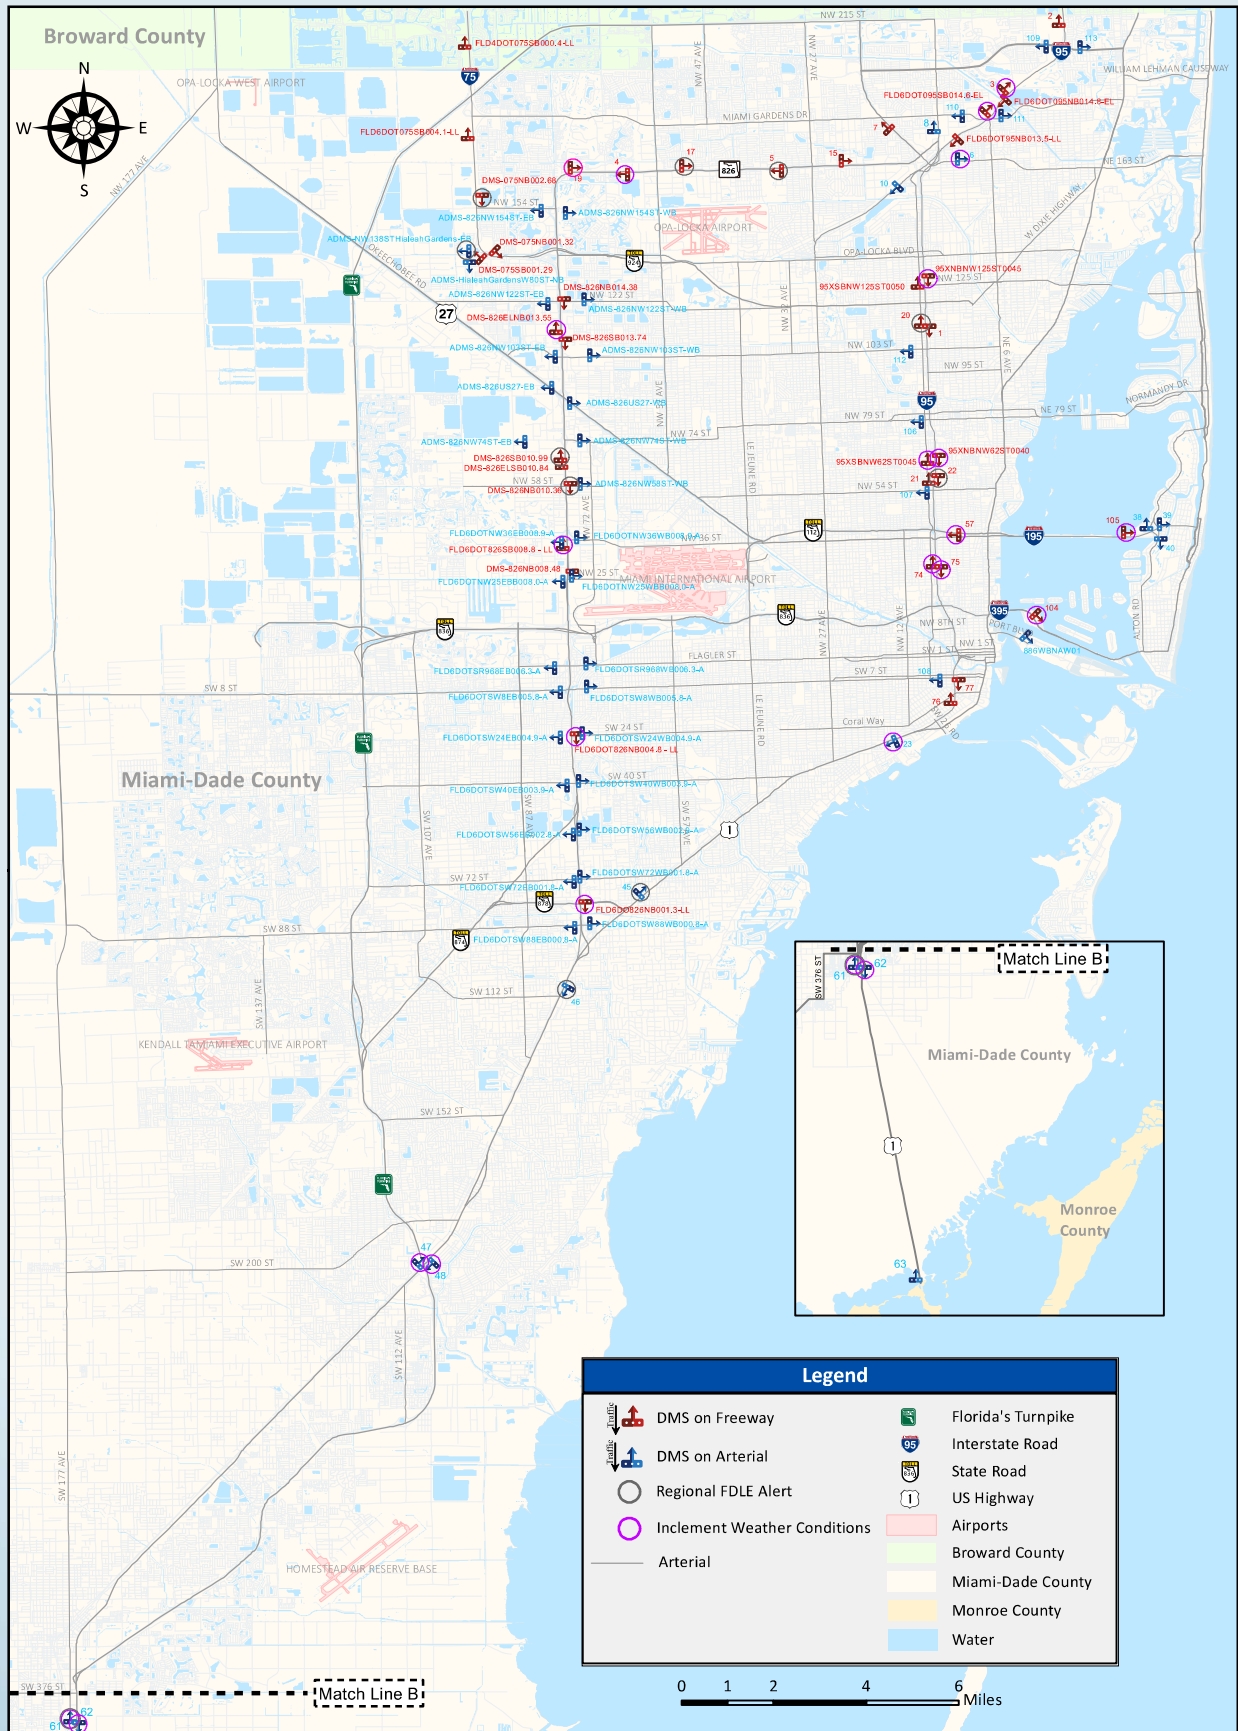

DYNAMIC MESSAGE SIGNS

DYNAMIC MESSAGE SIGNS LOCATIONS FOR REGIONAL FDLE ALERT

DYNAMIC MESSAGE SIGNS LOCATIONS FOR REGIONAL FDLE ALERT