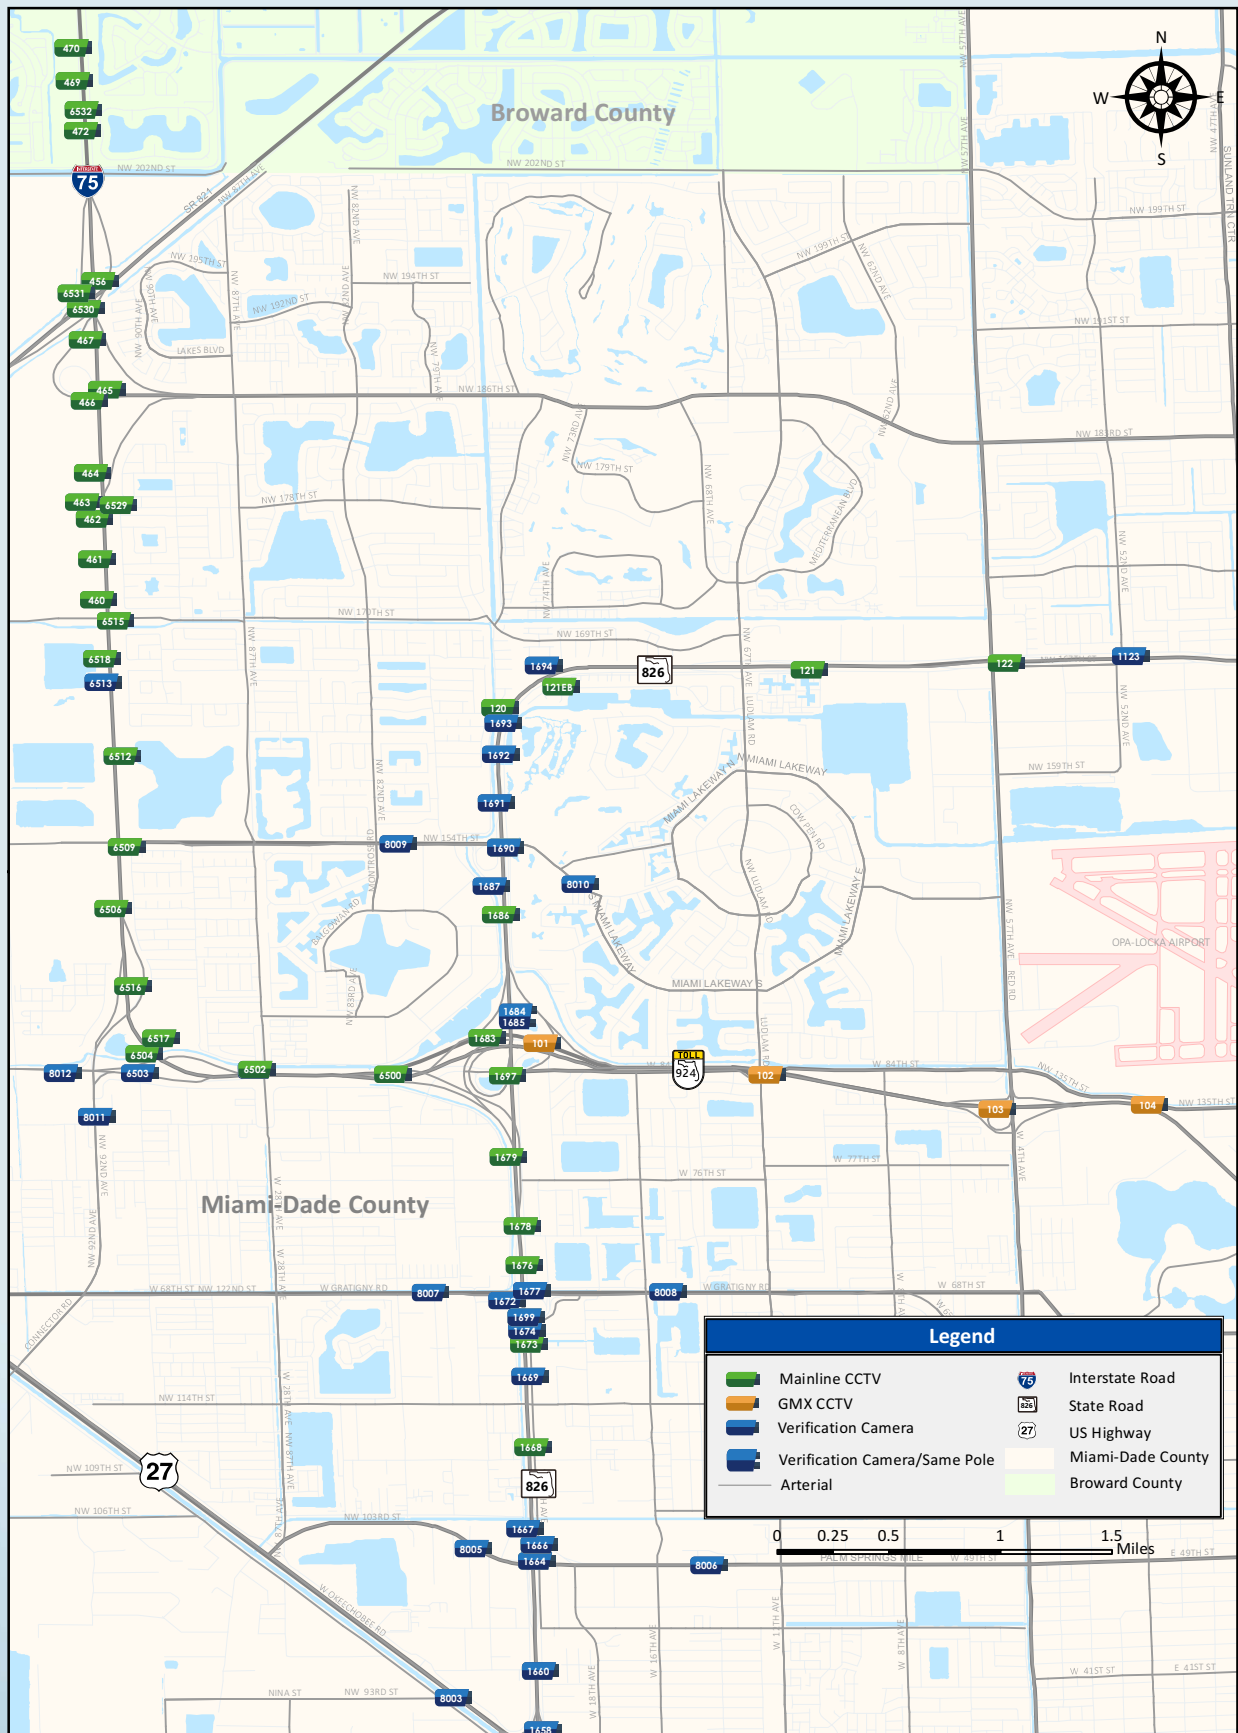

CAMERAS - INSET D