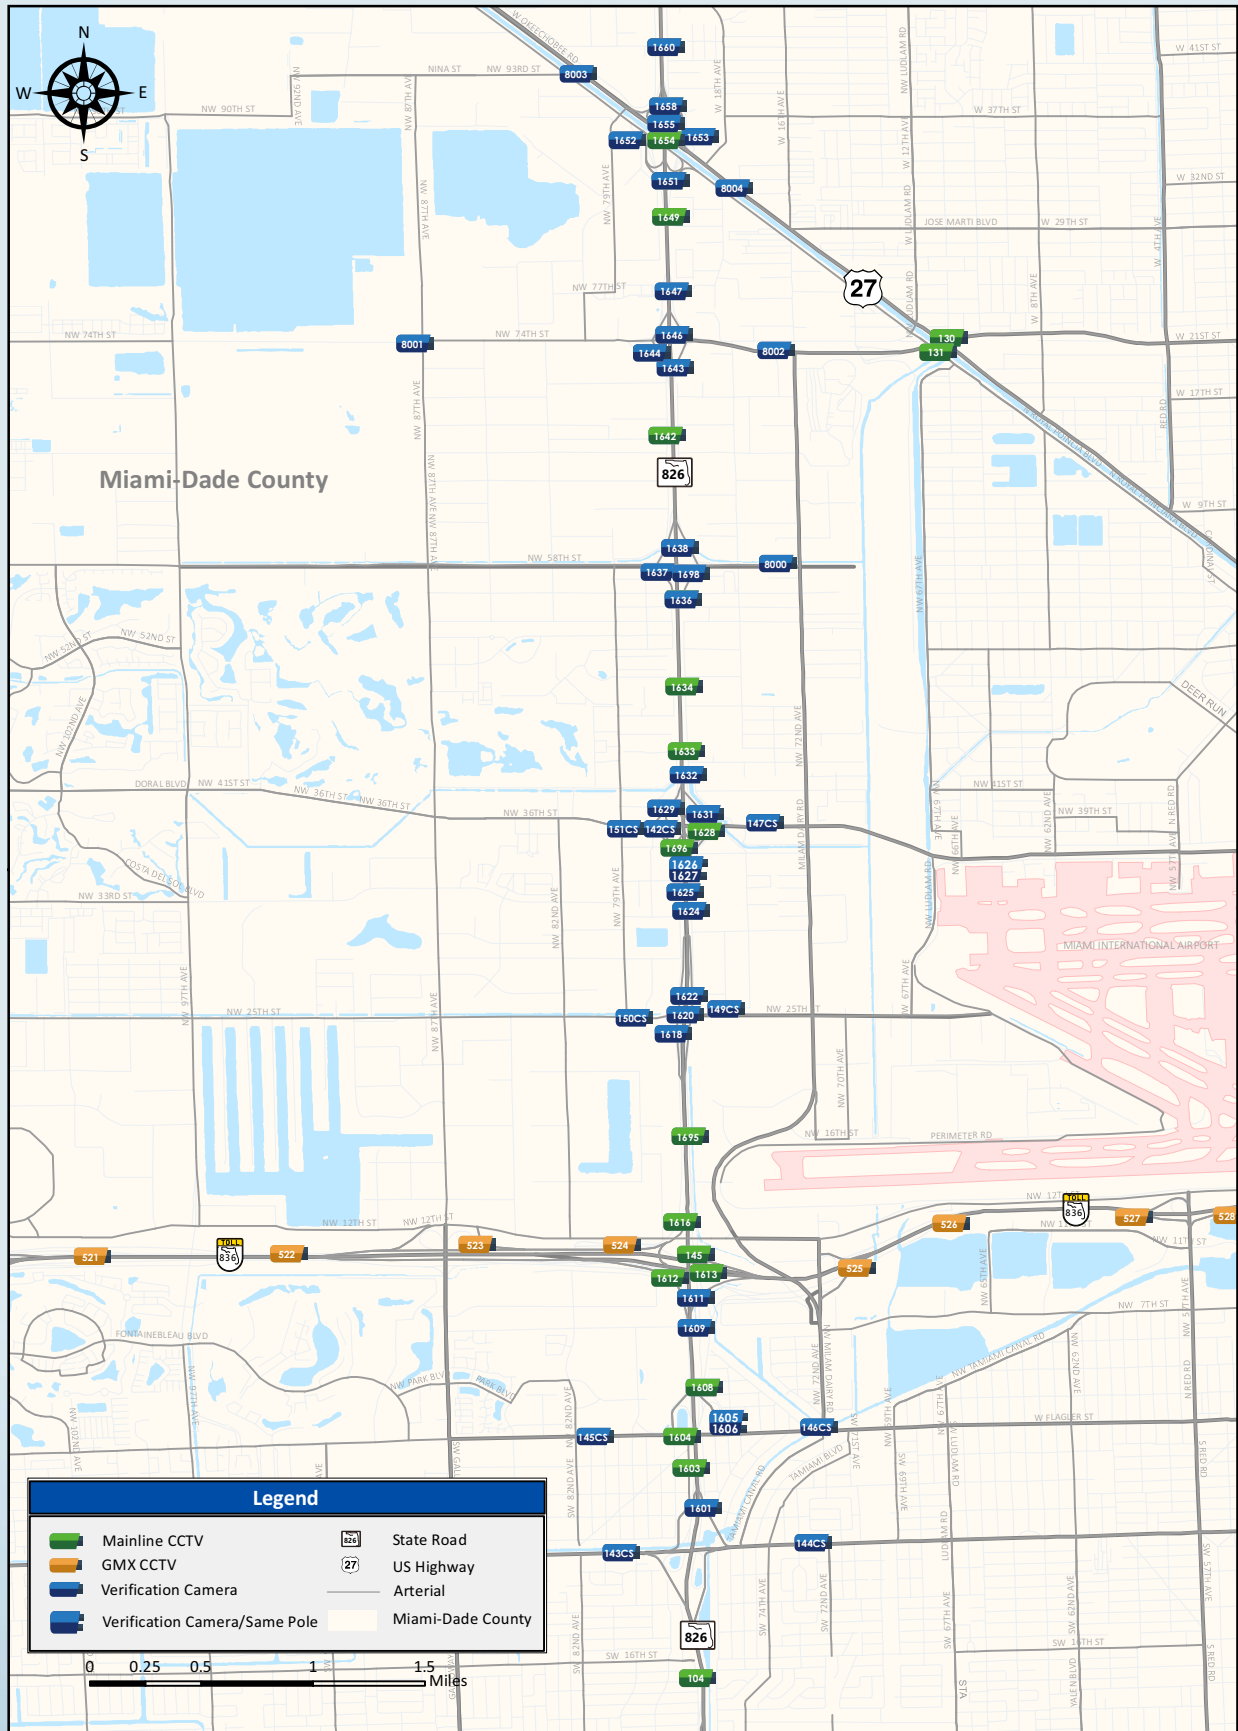

CAMERAS

Legend			
	Mainline CCTV		Florida's Turnpike
	CS CCTV		Interstate Road
	GMX CCTV		State Road
	Verification Camera		US Highway
	Verification Camera/Same Pole		Airports
	Arterial		Broward County
			Miami-Dade County
			Monroe County
			Water

CAMERAS - INSET A

CAMERAS - INSET B

Legend	
Mainline CCTV	Florida's Turnpike
GMX CCTV	Interstate Road
Verification Camera	State Road
CS CCTV	US Highway
Verification Camera/Same Pole	Miami-Dade County
Arterial	Water

CAMERAS - INSET C

CAMERAS - INSET D

CAMERAS - INSET E

CAMERAS