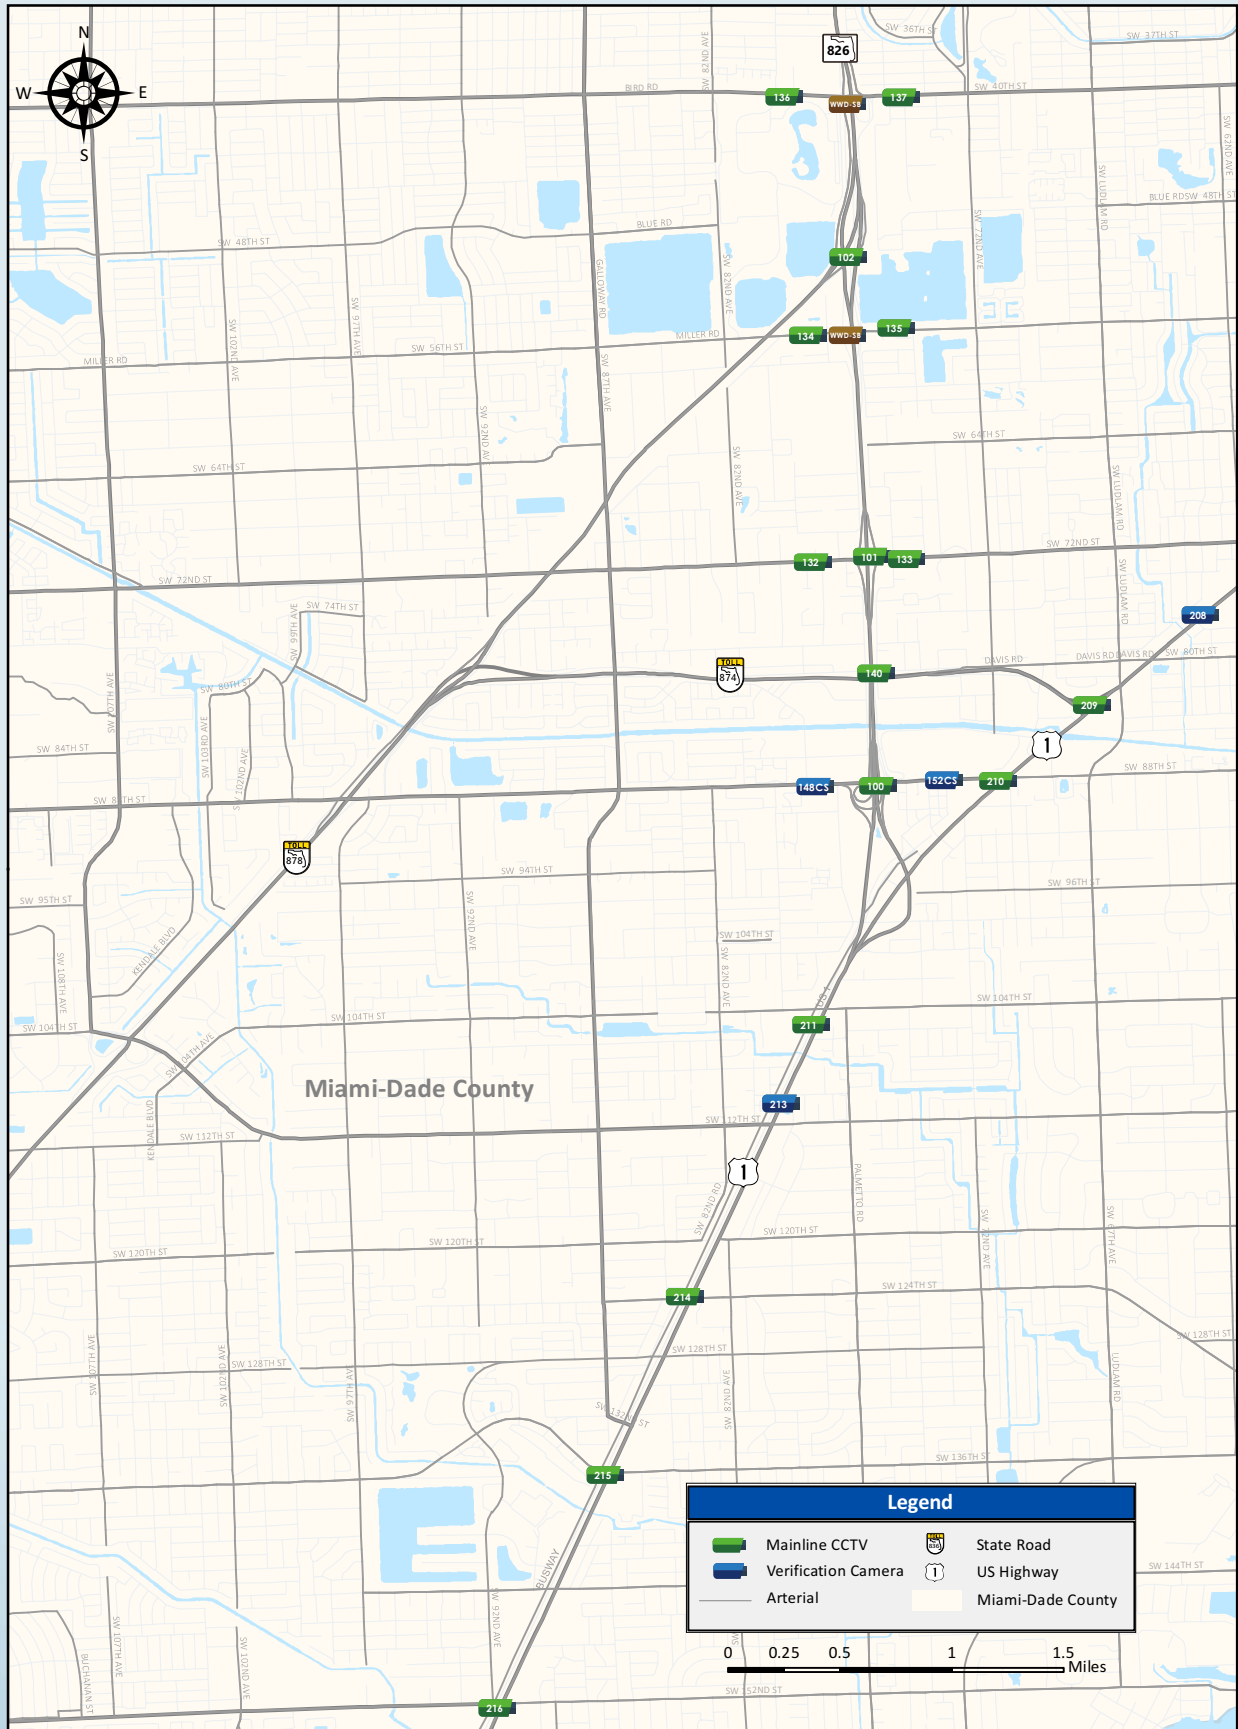

CAMERAS - INSET C