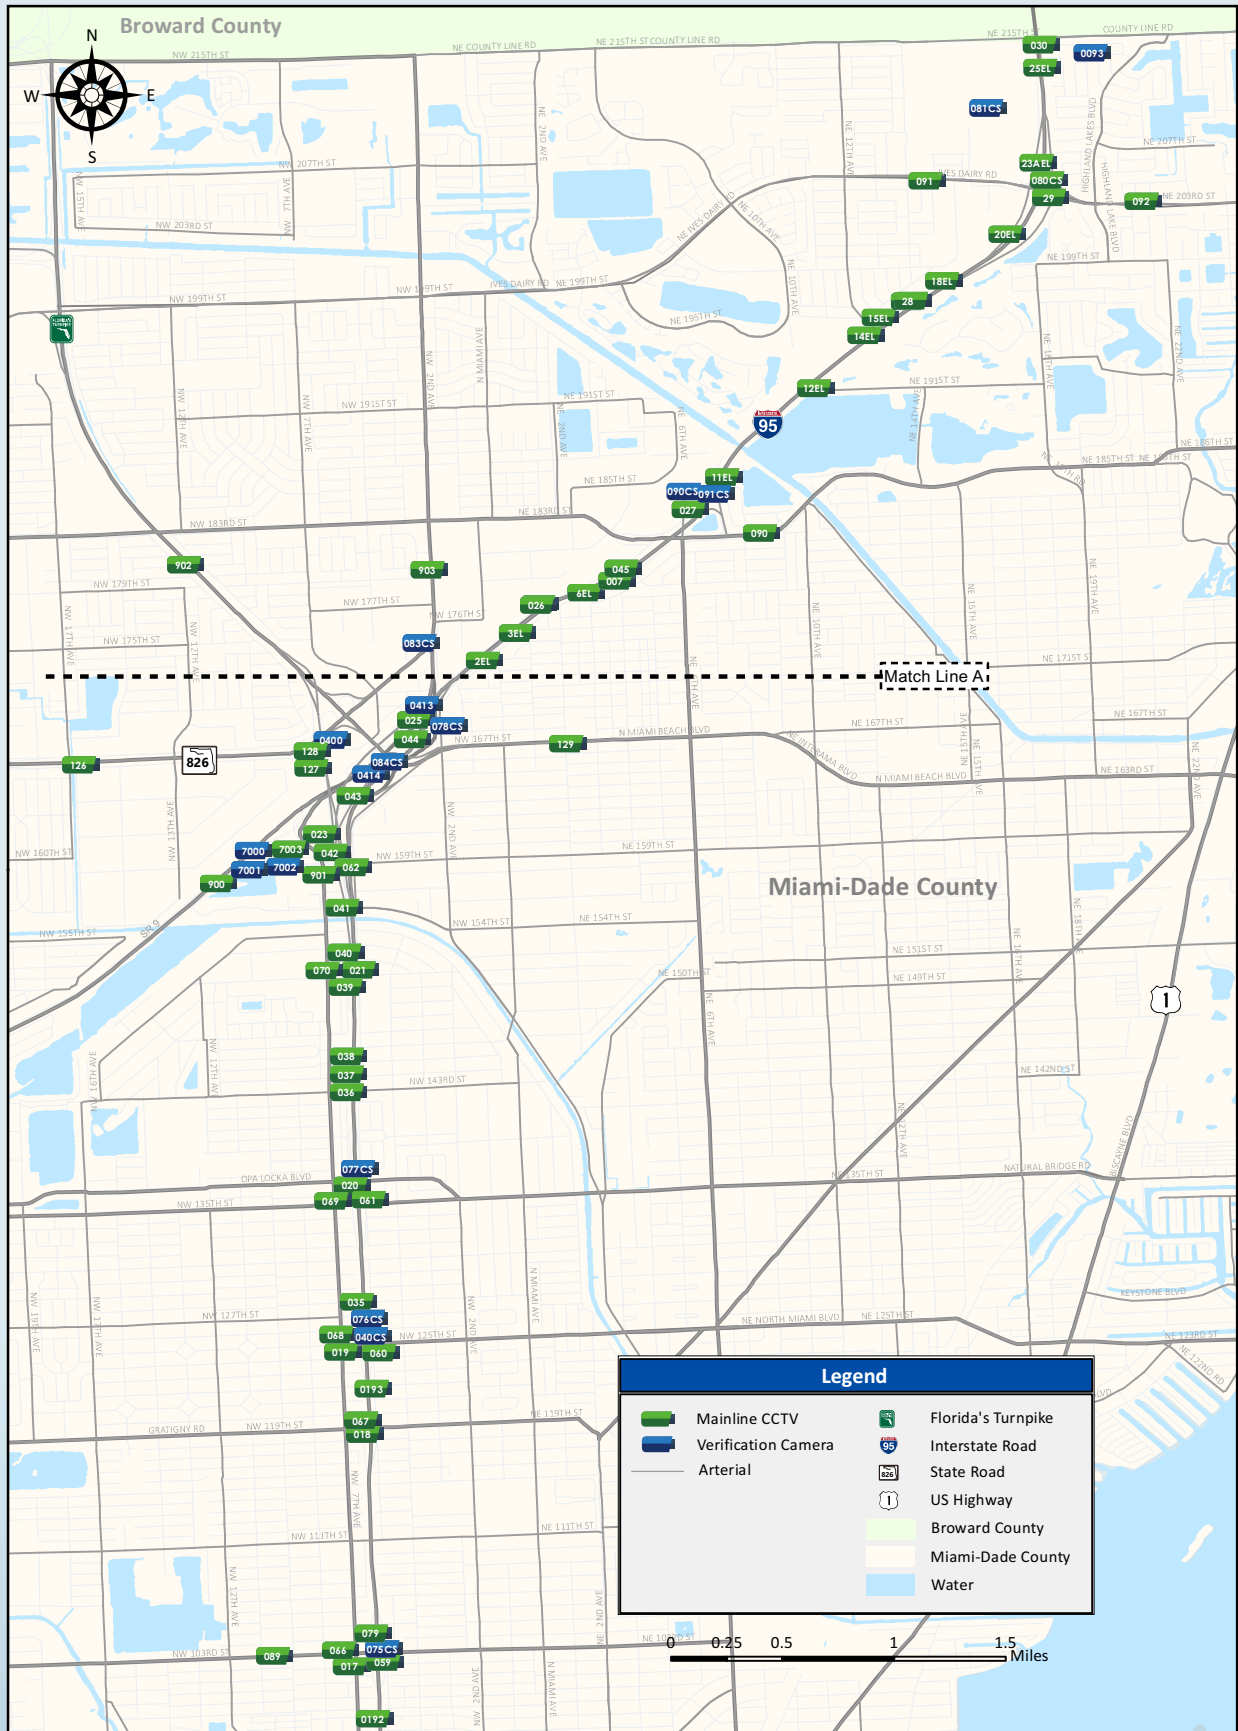

CAMERAS

Legend			
	Mainline CCTV		Florida's Turnpike
	CS CCTV		Interstate Road
	GMX CCTV		State Road
	Verification Camera		US Highway
	Verification Camera/Same Pole		Airports
	Arterial		Broward County
			Miami-Dade County
			Monroe County
			Water

CAMERAS - INSET A

CAMERAS - INSET B

Legend	
Mainline CCTV	Florida's Turnpike
GMX CCTV	Interstate Road
Verification Camera	State Road
CS CCTV	US Highway
Verification Camera/Same Pole	Miami-Dade County
Arterial	Water