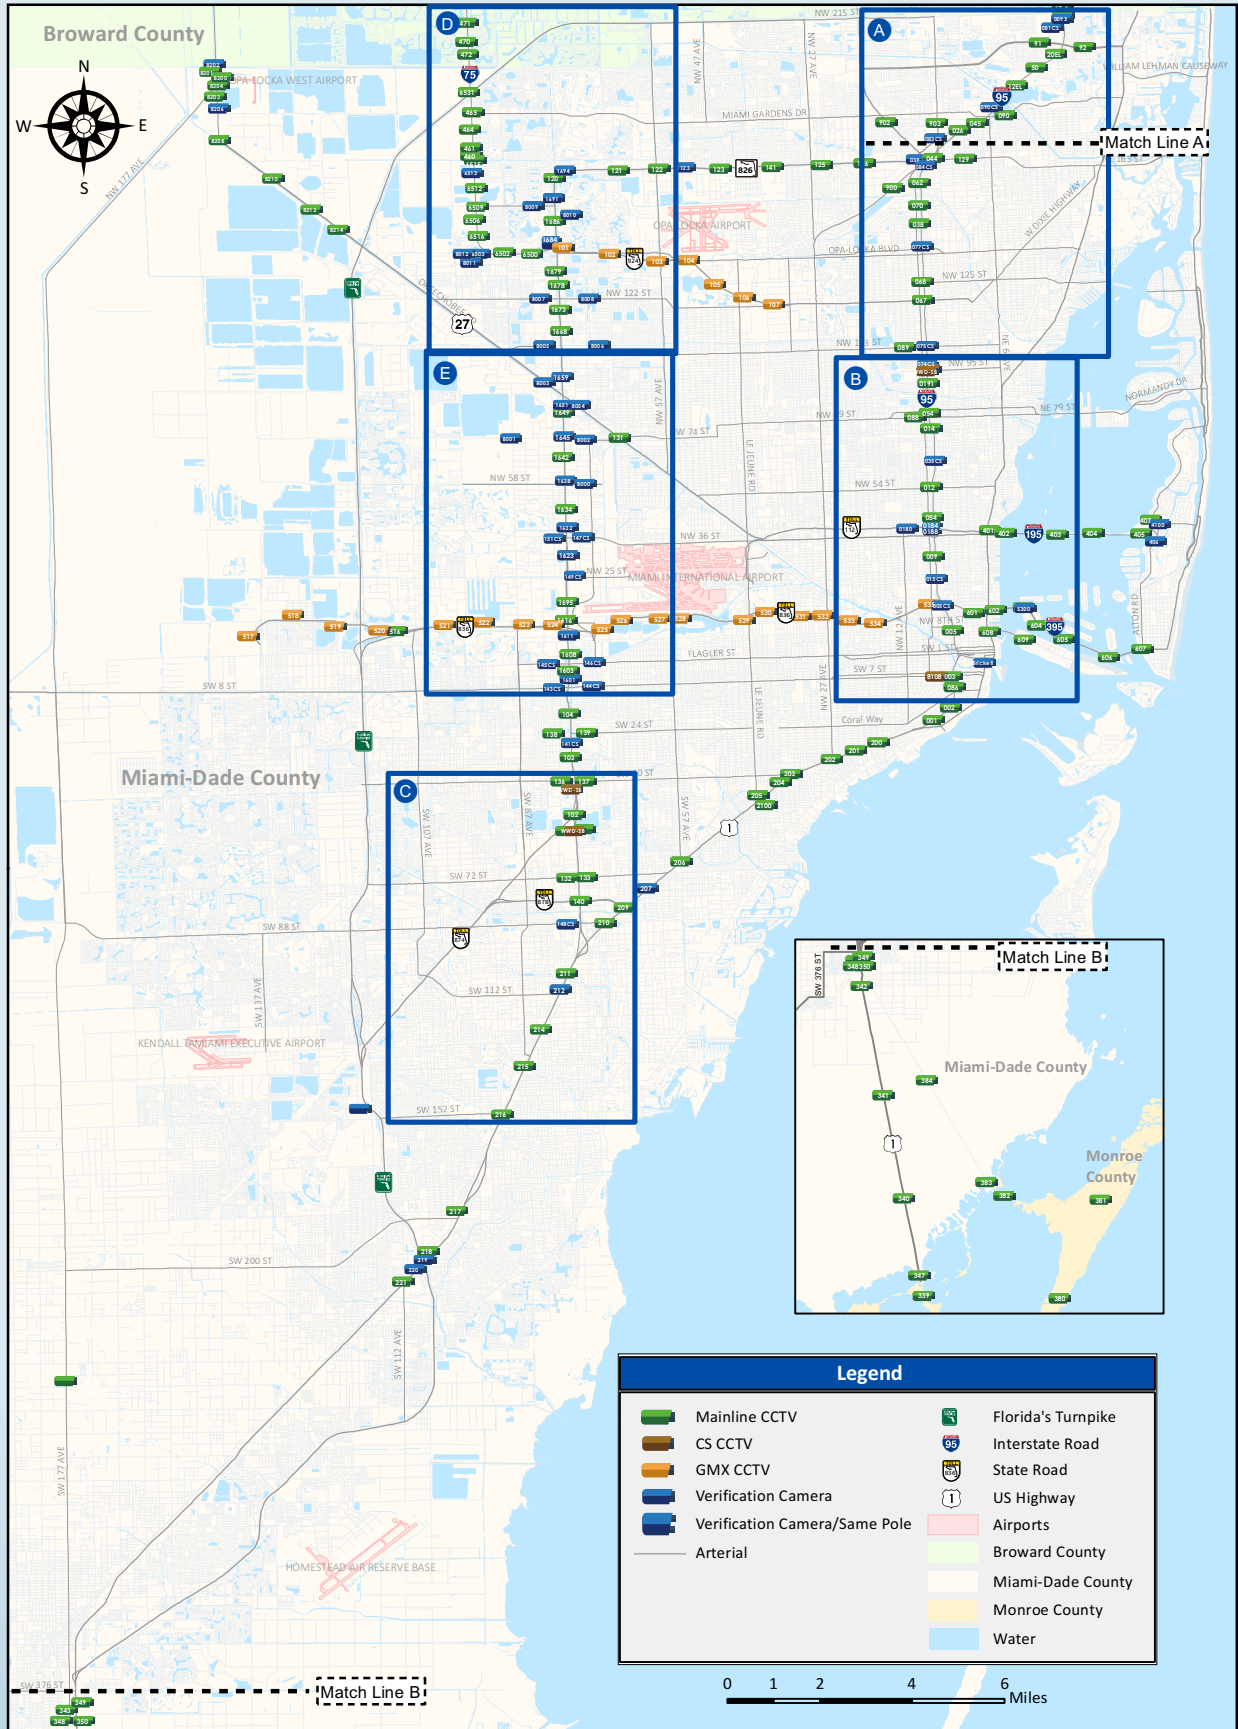

CAMERAS

Legend			
	Mainline CCTV		Florida's Turnpike
	CS CCTV		Interstate Road
	GMX CCTV		State Road
	Verification Camera		US Highway
	Verification Camera/Same Pole		Airports
	Arterial		Broward County
			Miami-Dade County
			Monroe County
			Water

CAMERAS - INSET A

CAMERAS - INSET B

Legend	
Mainline CCTV	Florida's Turnpike
GMX CCTV	Interstate Road
Verification Camera	State Road
CS CCTV	US Highway
Verification Camera/Same Pole	Miami-Dade County
Arterial	Water