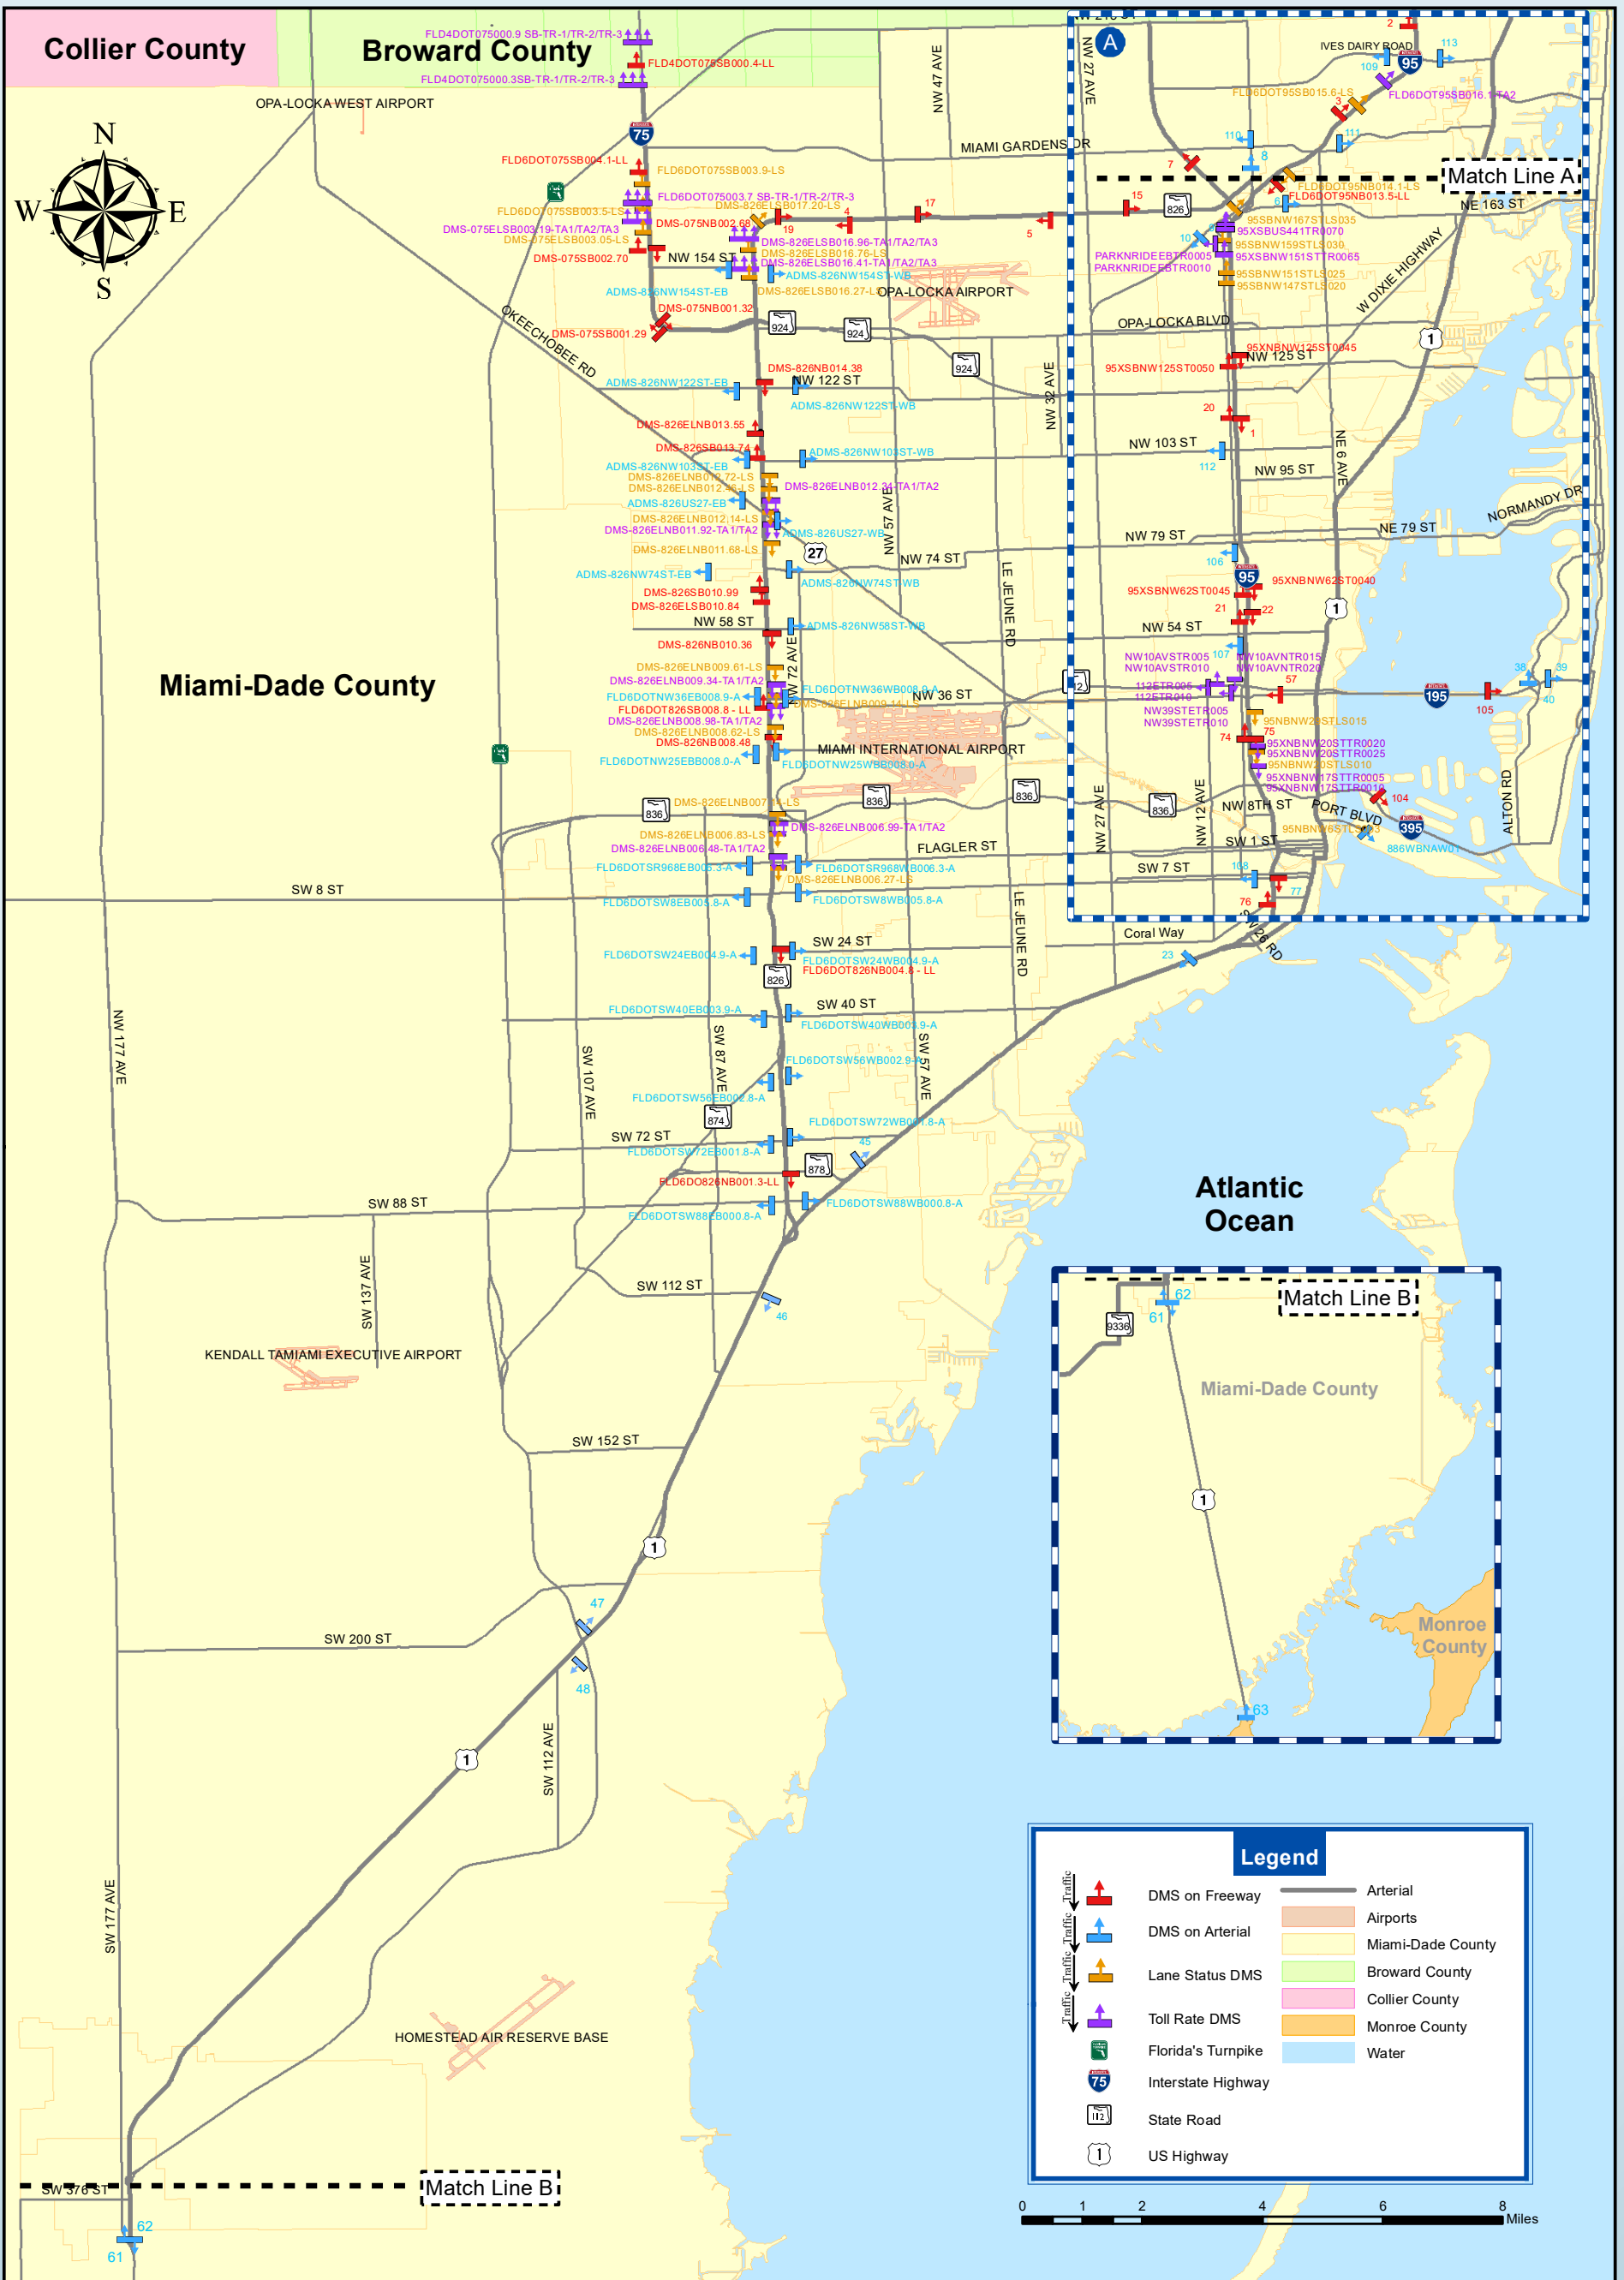

DYNAMIC MESSAGE SIGNS

Legend

	DMS on Freeway		Arterial
	DMS on Arterial		Airports
	Lane Status DMS		Miami-Dade County
	Toll Rate DMS		Broward County
	Florida's Turnpike		Collier County
	Interstate Highway		Monroe County
	State Road		Water
	US Highway		

0 1 2 4 6 8 Miles