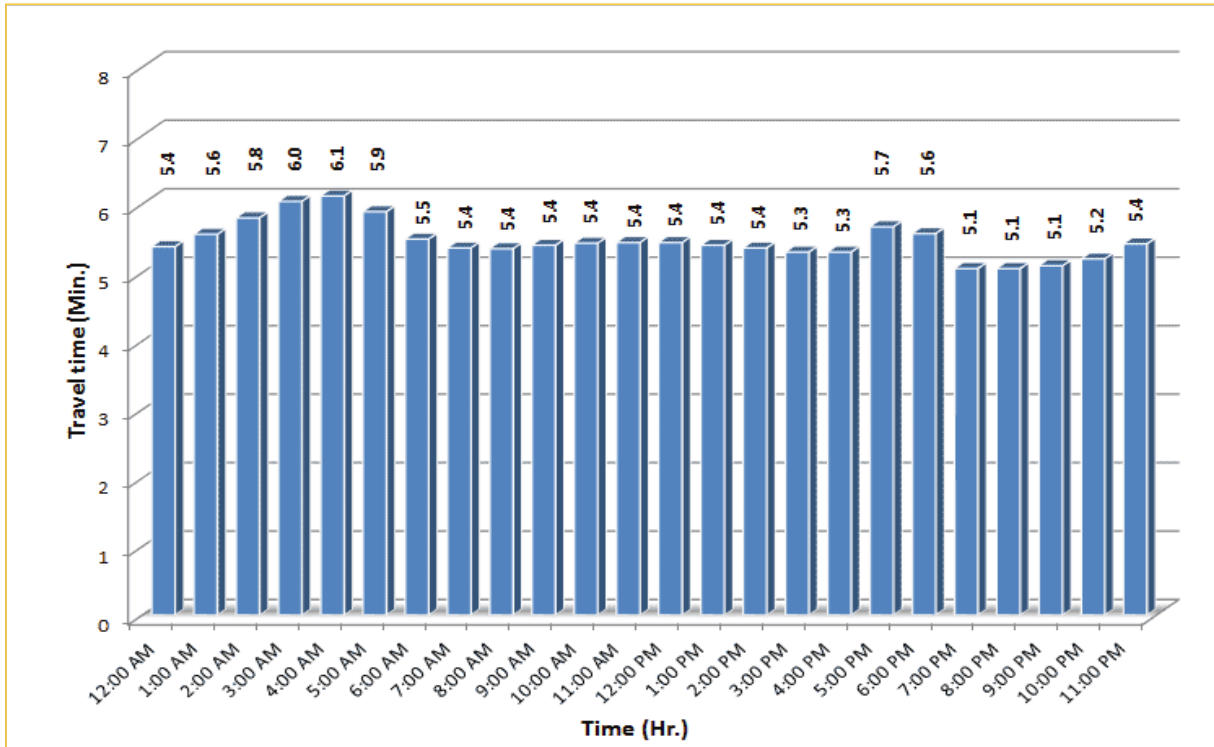

TRAVEL TIME RELIABILITY REPORT

Weekdays Travel Times by Time of Day*

I-75 Northbound: 5.4 Miles
 From: West of SR 826
 To: North of Florida's Turnpike

I-75 Southbound: 5.4 Miles
 From: North of Florida's Turnpike
 To: West of SR 826

* Twelve-month average from January 1st, 2018 to December 31st, 2018.