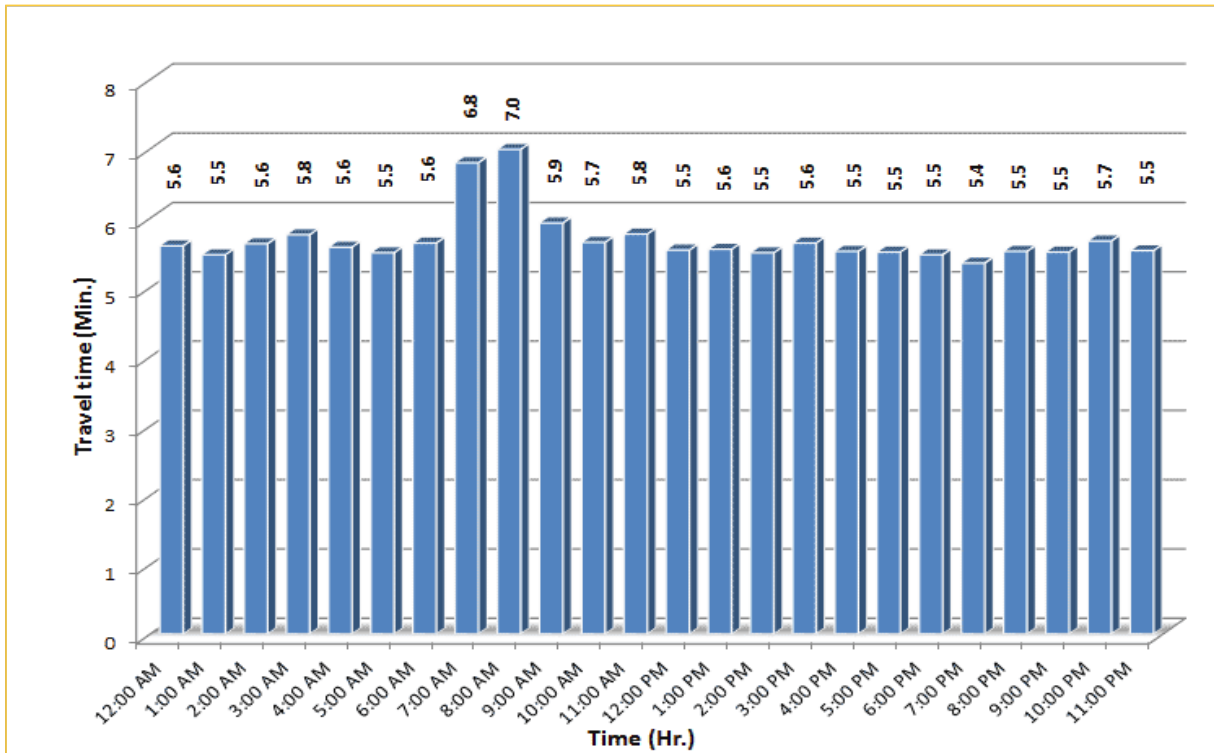

TRAVEL TIME RELIABILITY REPORT

Weekdays Travel Times by Time of Day*

I-75 Northbound: 5.4 Miles
 From: West of SR 826
 To: North of Florida's Turnpike

I-75 Southbound: 5.4 Miles
 From: North of Florida's Turnpike
 To: West of SR 826

* Twelve-month average from January 1st, 2018 to December 31st, 2018.