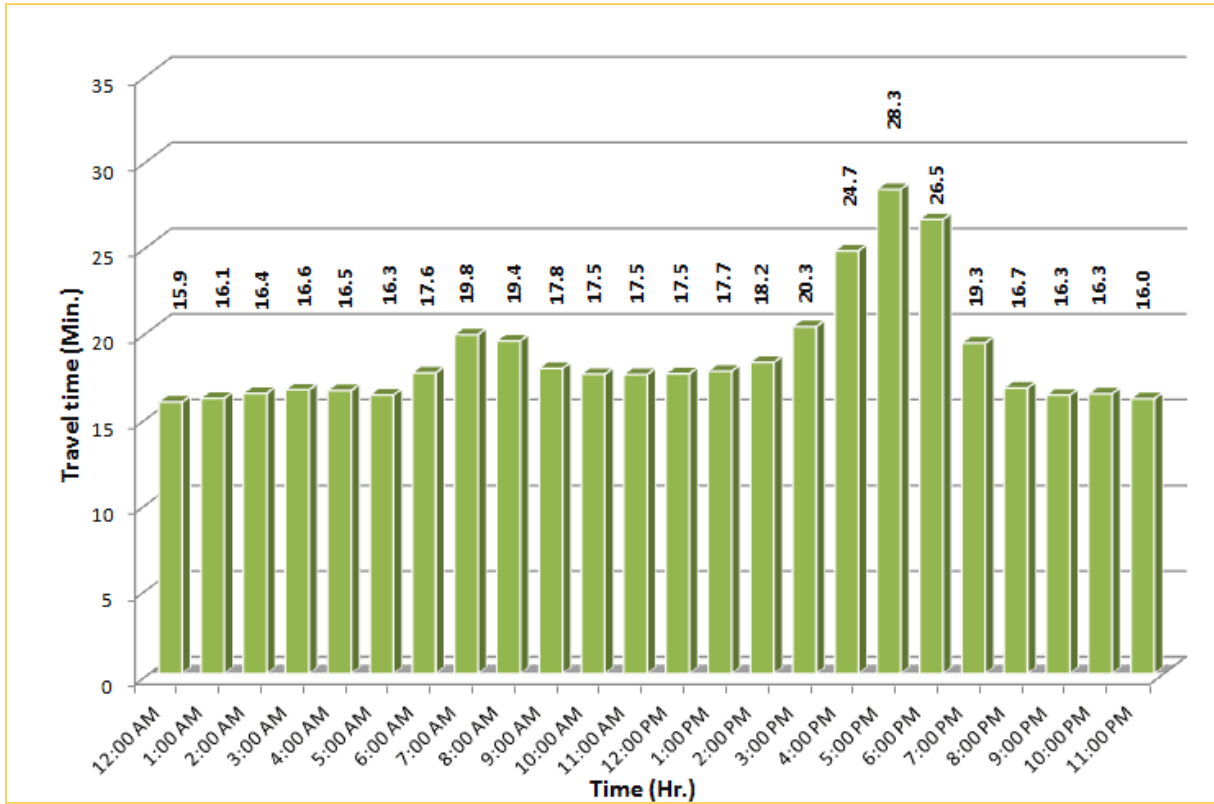

TRAVEL TIME RELIABILITY REPORT

Weekdays Travel Times by Time of Day*

SR 826 Northbound/Eastbound : 15.6 Miles
From: South of NW 25 Street
To: East of NW 12 Avenue

SR 826 Southbound/Westbound: 15.6 Miles
From: East of NW 12 Avenue
To: South of NW 25 Street