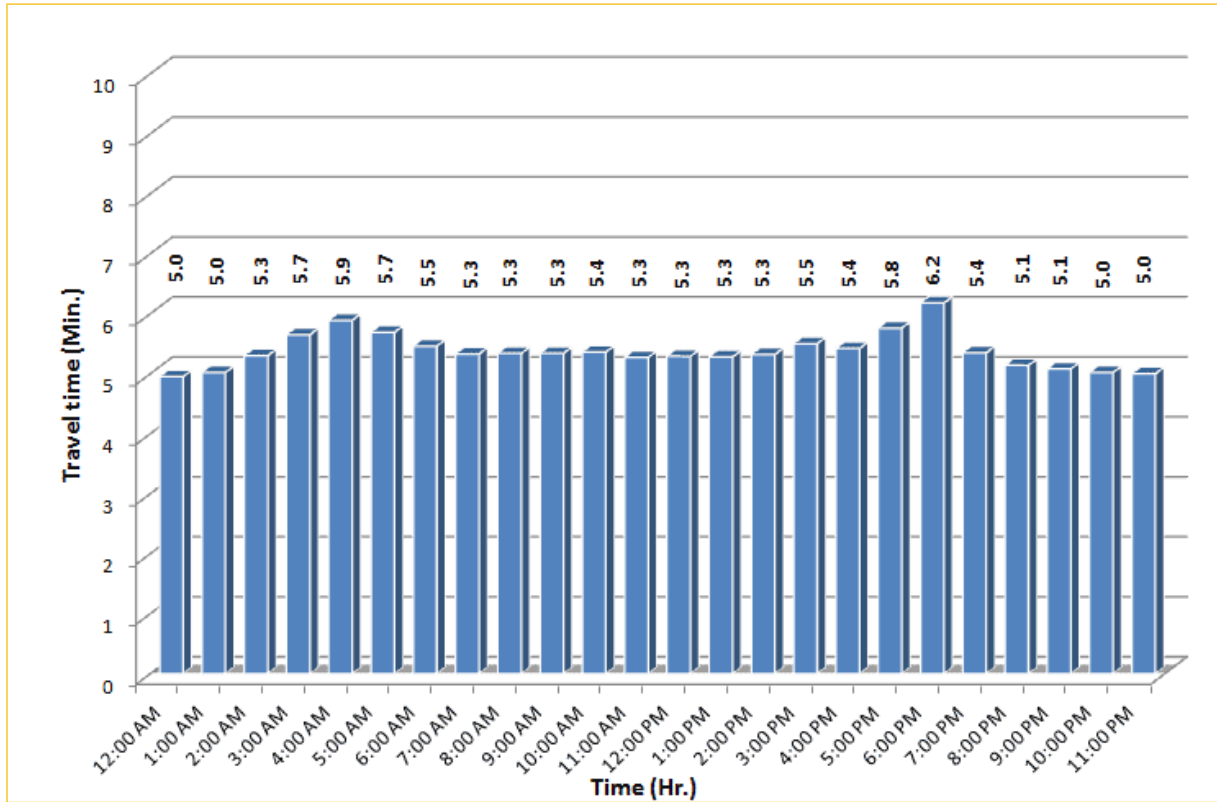

TRAVEL TIME RELIABILITY REPORT

Weekdays Travel Times by Time of Day*

I-75 Northbound: 5.4 Miles
From: West of SR 826
To: North of Florida's Turnpike