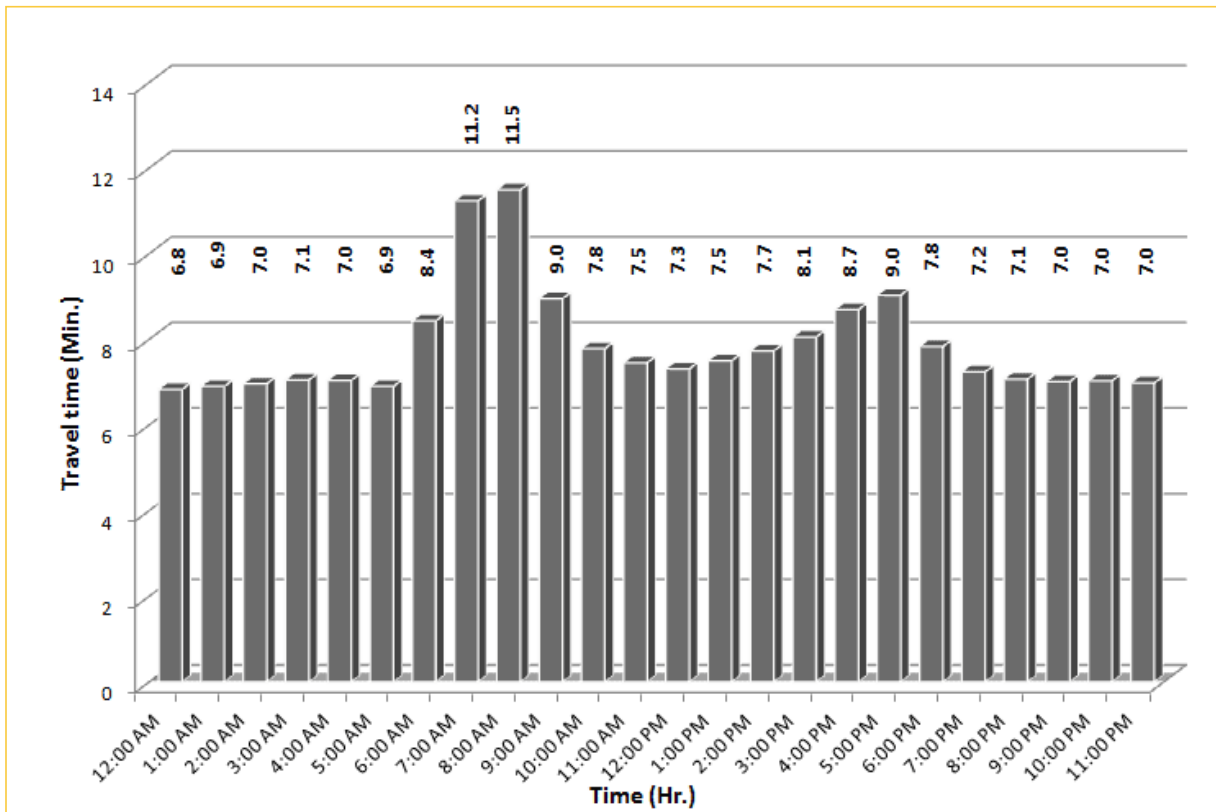

* Twelve-month average from May 1st, 2015 to April 30th, 2016.

TRAVEL TIME RELIABILITY REPORT

Weekdays Travel Times by Time of Day*

SR 826 Eastbound: 7.1 Miles
From: West of NW 67 Avenue
To: East of NW 12 Avenue

SR 826 Westbound: 7.1 Miles
From: East of NW 12 Avenue
To: West of NW 67 Avenue

* Twelve-month average from May 1st, 2015 to April 30th, 2016.

TRAVEL TIME RELIABILITY REPORT

Weekdays Travel Times by Time of Day*