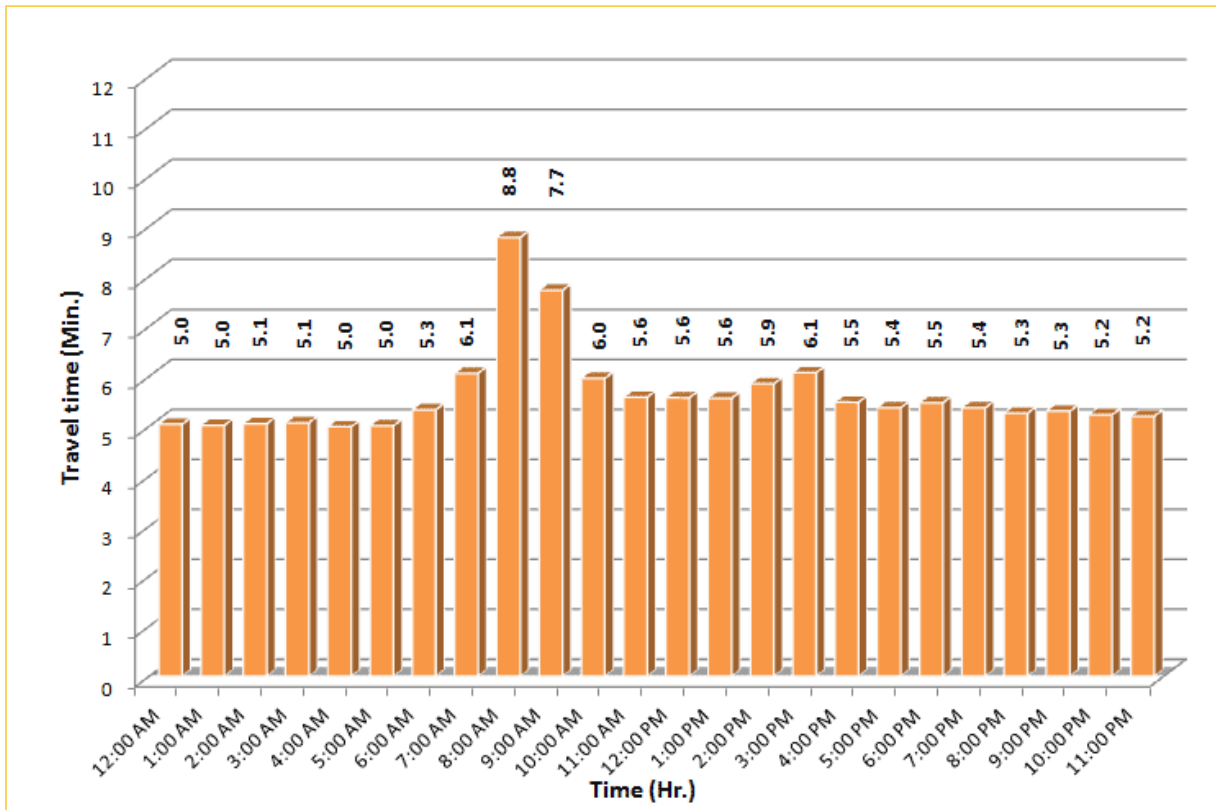

TRAVEL TIME RELIABILITY REPORT

Weekdays Travel Times by Time of Day*

I-95 Northbound: 17.3 Miles
From: US-1
To: Miami-Dade / Broward County Line

I-95 Southbound: 17.3 Miles
From: Miami-Dade / Broward County Line
To: US-1

* Twelve-month average from May 1st, 2015 to April 30th, 2016. Excludes express lanes.

TRAVEL TIME RELIABILITY REPORT

Weekdays Travel Times by Time of Day*

I-195 Eastbound: 4.9 Miles
From: West of North Miami Avenue
To: West of Alton Road

* Twelve-month average from May 1st, 2015 to April 30th, 2016.

TRAVEL TIME RELIABILITY REPORT

Weekdays Travel Times by Time of Day*

SR 826 Eastbound: 7.1 Miles
From: West of NW 67 Avenue
To: East of NW 12 Avenue

SR 826 Northbound/Eastbound : 15.6 Miles
From: South of NW 25 Street
To: East of NW 12 Avenue

SR 826 Southbound/Westbound: 15.6 Miles
From: East of NW 12 Avenue
To: South of NW 25 Street

* Twelve-month average from May 1st, 2015 to April 30th, 2016.