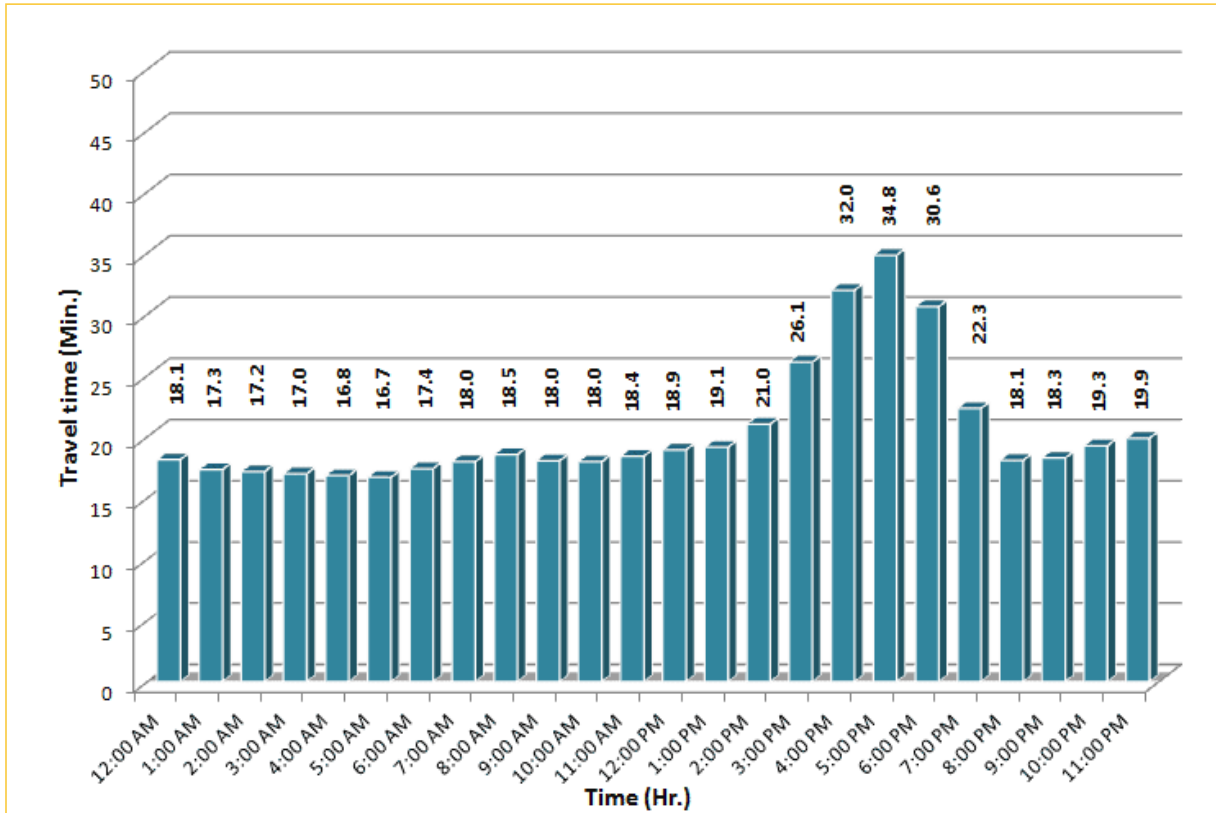

TRAVEL TIME RELIABILITY REPORT

Weekdays Travel Times by Time of Day*

I-95 Northbound: 17.3 Miles
From: US-1
To: Miami-Dade / Broward County Line

I-95 Southbound: 17.3 Miles
From: Miami-Dade / Broward County Line
To: US-1

* Twelve-month average from May 1st, 2015 to April 30th, 2016. Excludes express lanes.

TRAVEL TIME RELIABILITY REPORT

Weekdays Travel Times by Time of Day*

I-195 Eastbound: 4.9 Miles
From: West of North Miami Avenue
To: West of Alton Road

* Twelve-month average from May 1st, 2015 to April 30th, 2016.

TRAVEL TIME RELIABILITY REPORT

Weekdays Travel Times by Time of Day*

SR 826 Eastbound: 7.1 Miles
From: West of NW 67 Avenue
To: East of NW 12 Avenue

SR 826 Northbound/Eastbound : 15.6 Miles
From: South of NW 25 Street
To: East of NW 12 Avenue

SR 826 Southbound/Westbound: 15.6 Miles
From: East of NW 12 Avenue
To: South of NW 25 Street

* Twelve-month average from May 1st, 2015 to April 30th, 2016.