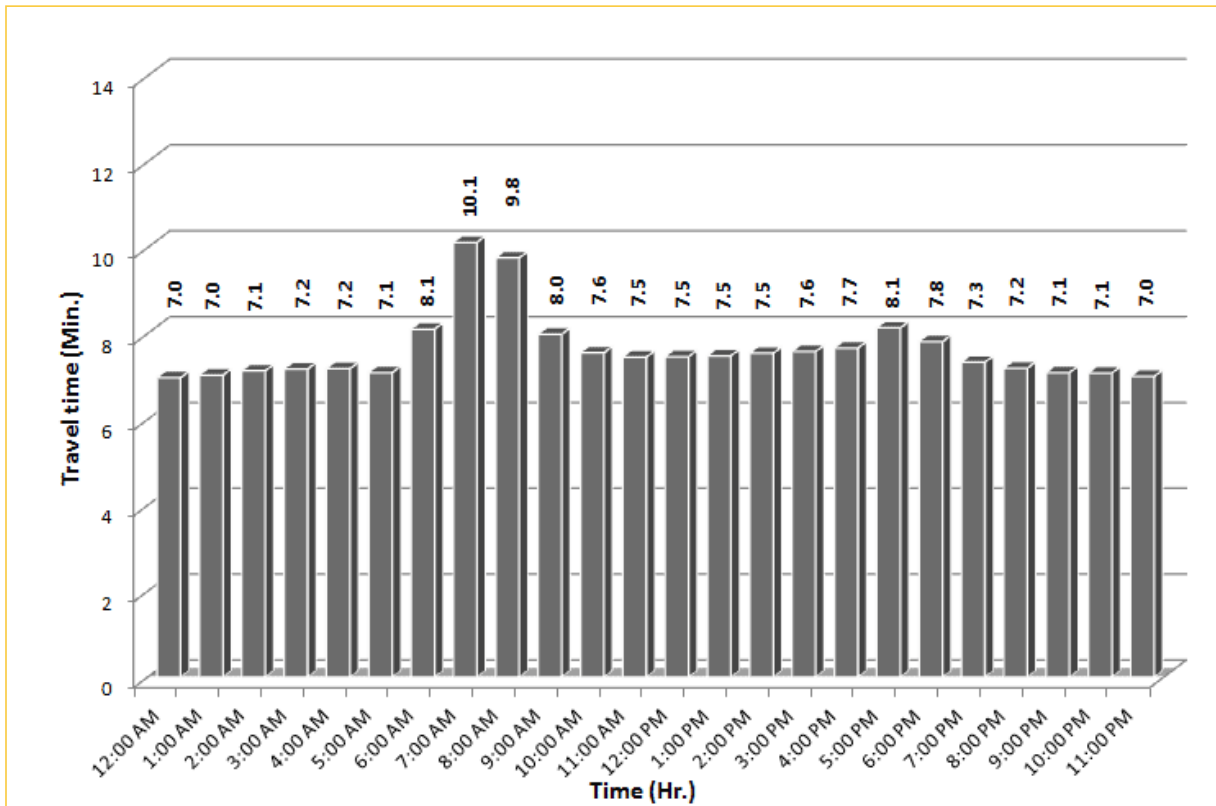

TRAVEL TIME RELIABILITY REPORT

Weekdays Travel Times by Time of Day*

SR 826 Northbound: 8.4 Miles
From: South of NW 25 Street
To: North of NW 154 Street

SR 826 Southbound: 8.4 Miles
From: North of NW 154 Street
To: South of NW 25 Street

* Twelve-month average from May 1st, 2015 to April 30th, 2016.

TRAVEL TIME RELIABILITY REPORT

Weekdays Travel Times by Time of Day*

SR 826 Eastbound: 7.1 Miles
From: West of NW 67 Avenue
To: East of NW 12 Avenue