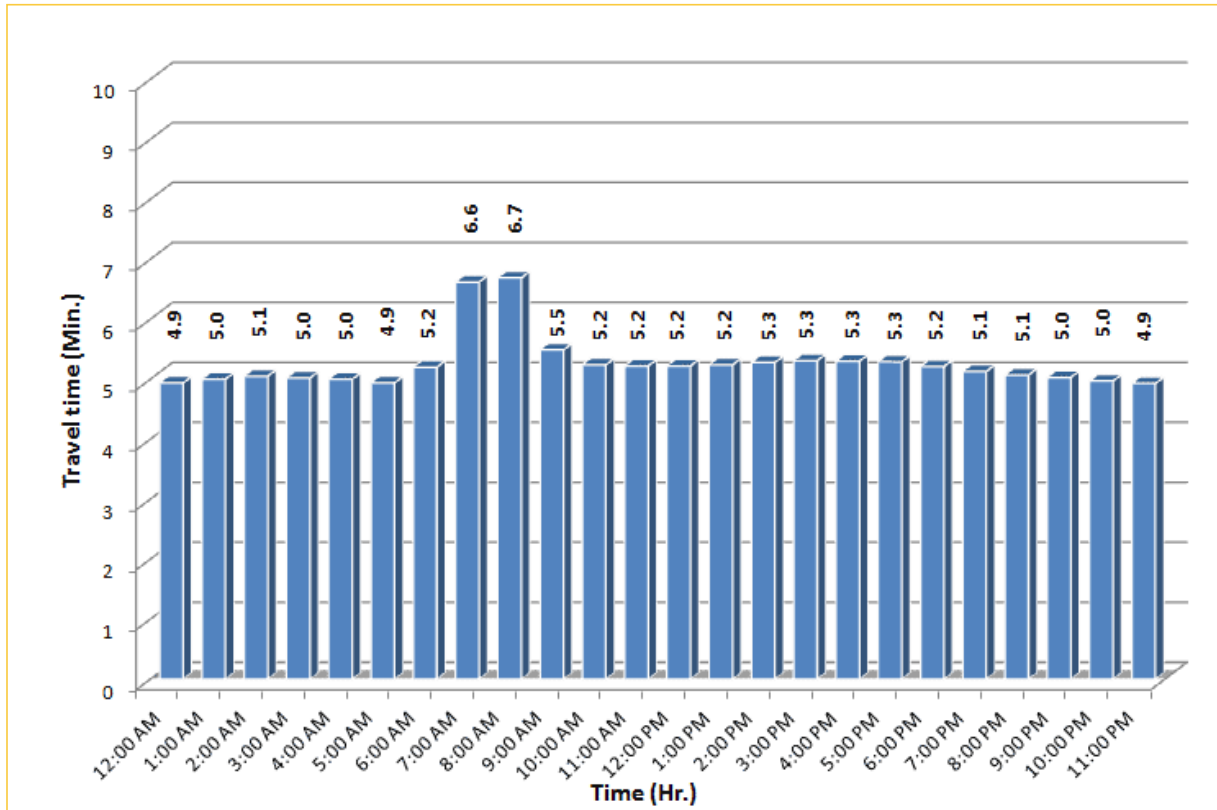

I-75 Southbound: 5.4 Miles
From: North of Florida's Turnpike
To: West of SR 826