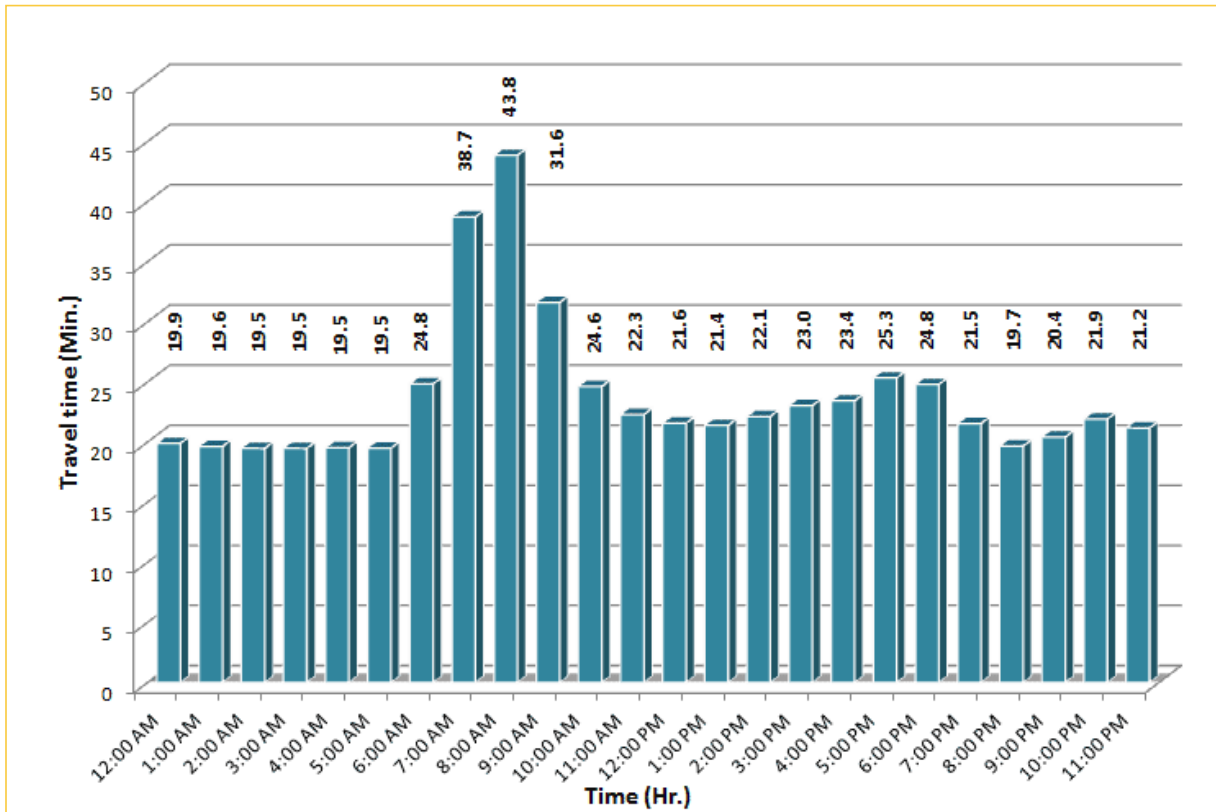

TRAVEL TIME RELIABILITY REPORT

Weekdays Travel Times by Time of Day*

I-95 Northbound: 17.3 Miles
From: US-1
To: Miami-Dade / Broward County Line

I-95 Southbound: 17.3 Miles
From: Miami-Dade / Broward County Line
To: US-1

* Twelve-month average from May 1st, 2015 to April 30th, 2016. Excludes express lanes.

TRAVEL TIME RELIABILITY REPORT

Weekdays Travel Times by Time of Day*

I-195 Eastbound: 4.9 Miles
From: West of North Miami Avenue
To: West of Alton Road

* Twelve-month average from May 1st, 2015 to April 30th, 2016.

TRAVEL TIME RELIABILITY REPORT

Weekdays Travel Times by Time of Day*

SR 826 Eastbound: 7.1 Miles
From: West of NW 67 Avenue
To: East of NW 12 Avenue

SR 826 Northbound/Eastbound : 15.6 Miles
From: South of NW 25 Street
To: East of NW 12 Avenue

SR 826 Southbound/Westbound: 15.6 Miles
From: East of NW 12 Avenue
To: South of NW 25 Street

* Twelve-month average from May 1st, 2015 to April 30th, 2016.