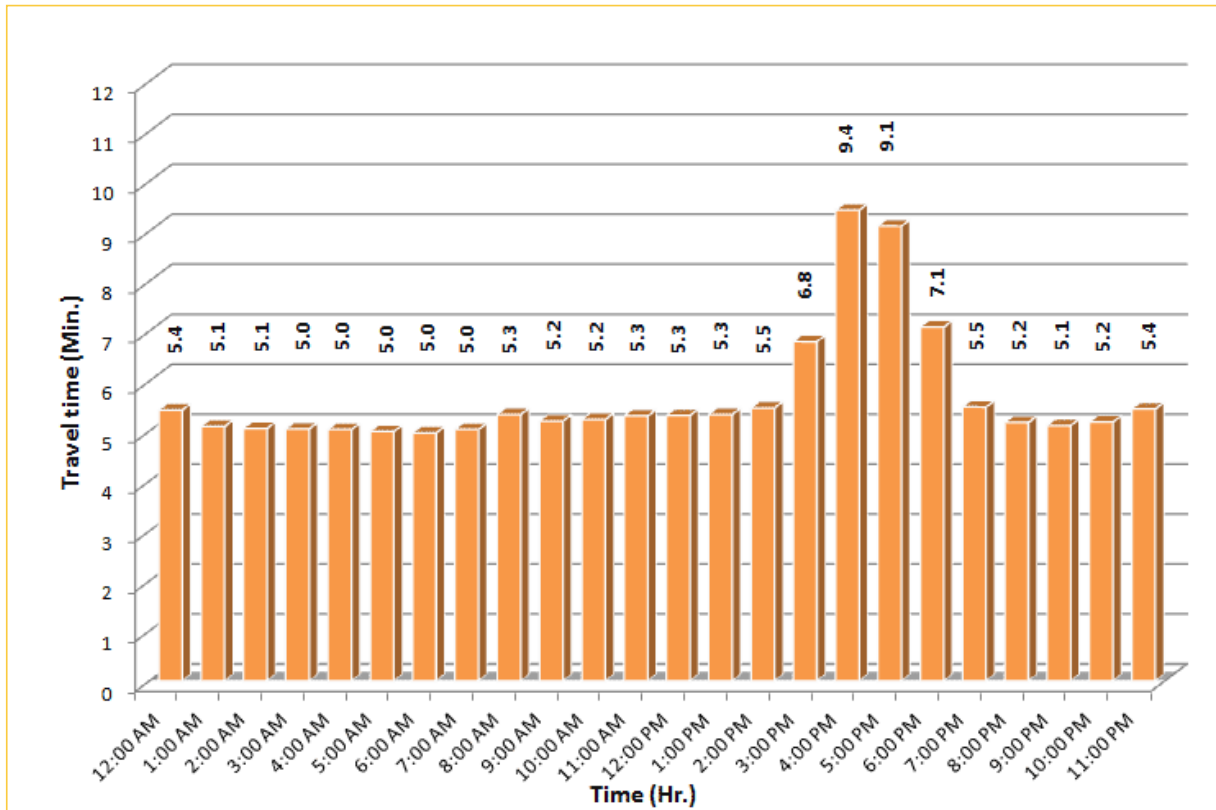

* Twelve-month average from May 1st, 2015 to April 30th, 2016. Excludes express lanes.

TRAVEL TIME RELIABILITY REPORT

Weekdays Travel Times by Time of Day*

I-195 Eastbound: 4.9 Miles
From: West of North Miami Avenue
To: West of Alton Road

I-195 Westbound: 4.9 Miles
From: West of Alton Road
To: West of North Miami Avenue

* Twelve-month average from May 1st, 2015 to April 30th, 2016.

TRAVEL TIME RELIABILITY REPORT

Weekdays Travel Times by Time of Day*

TRAVEL TIME RELIABILITY REPORT

Weekdays Travel Times by Time of Day*

SR 826 Northbound: 8.4 Miles
From: South of NW 25 Street
To: North of NW 154 Street

SR 826 Southbound: 8.4 Miles
From: North of NW 154 Street
To: South of NW 25 Street

* Twelve-month average from May 1st, 2015 to April 30th, 2016.

TRAVEL TIME RELIABILITY REPORT

Weekdays Travel Times by Time of Day*

SR 826 Eastbound: 7.1 Miles
From: West of NW 67 Avenue
To: East of NW 12 Avenue