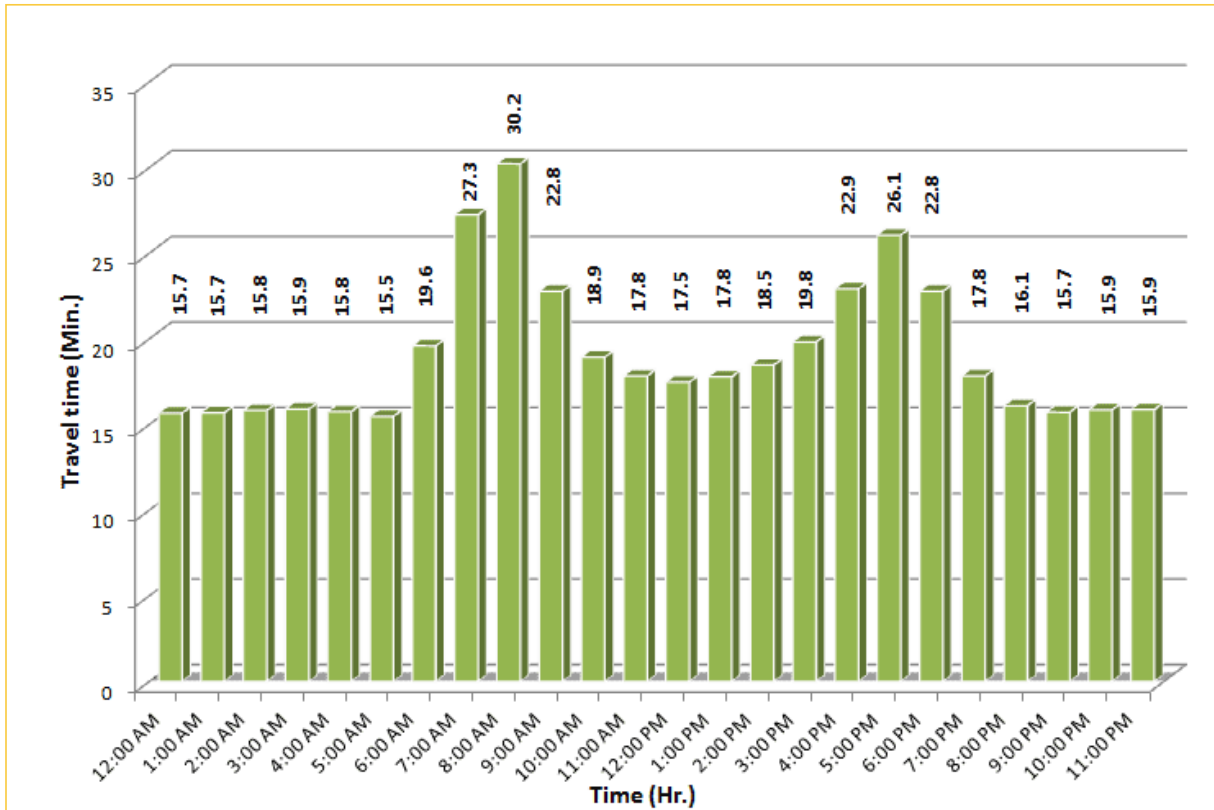

* Twelve-month average from May 1st, 2015 to April 30th, 2016.

TRAVEL TIME RELIABILITY REPORT

Weekdays Travel Times by Time of Day*

SR 826 Eastbound: 7.1 Miles
From: West of NW 67 Avenue
To: East of NW 12 Avenue

SR 826 Westbound: 7.1 Miles
From: East of NW 12 Avenue
To: West of NW 67 Avenue

* Twelve-month average from May 1st, 2015 to April 30th, 2016.

TRAVEL TIME RELIABILITY REPORT

Weekdays Travel Times by Time of Day*

SR 826 Northbound/Eastbound : 15.6 Miles
From: South of NW 25 Street
To: East of NW 12 Avenue

SR 826 Southbound/Westbound: 15.6 Miles
From: East of NW 12 Avenue
To: South of NW 25 Street

* Twelve-month average from May 1st, 2015 to April 30th, 2016.