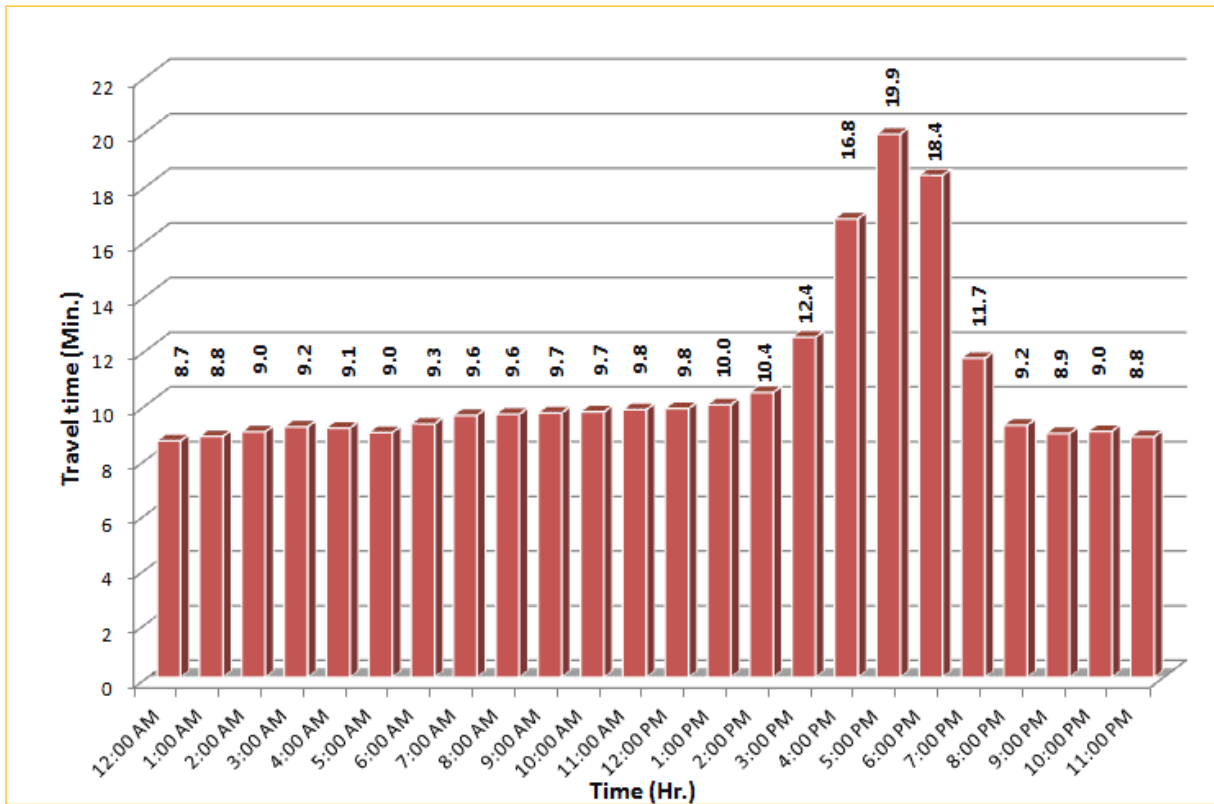

TRAVEL TIME RELIABILITY REPORT

Weekdays Travel Times by Time of Day*

SR 826 Northbound: 8.4 Miles
From: South of NW 25 Street
To: North of NW 154 Street

SR 826 Southbound: 8.4 Miles
From: North of NW 154 Street
To: South of NW 25 Street

* Twelve-month average from May 1st, 2015 to April 30th, 2016.

TRAVEL TIME RELIABILITY REPORT

Weekdays Travel Times by Time of Day*

SR 826 Eastbound: 7.1 Miles
From: West of NW 67 Avenue
To: East of NW 12 Avenue