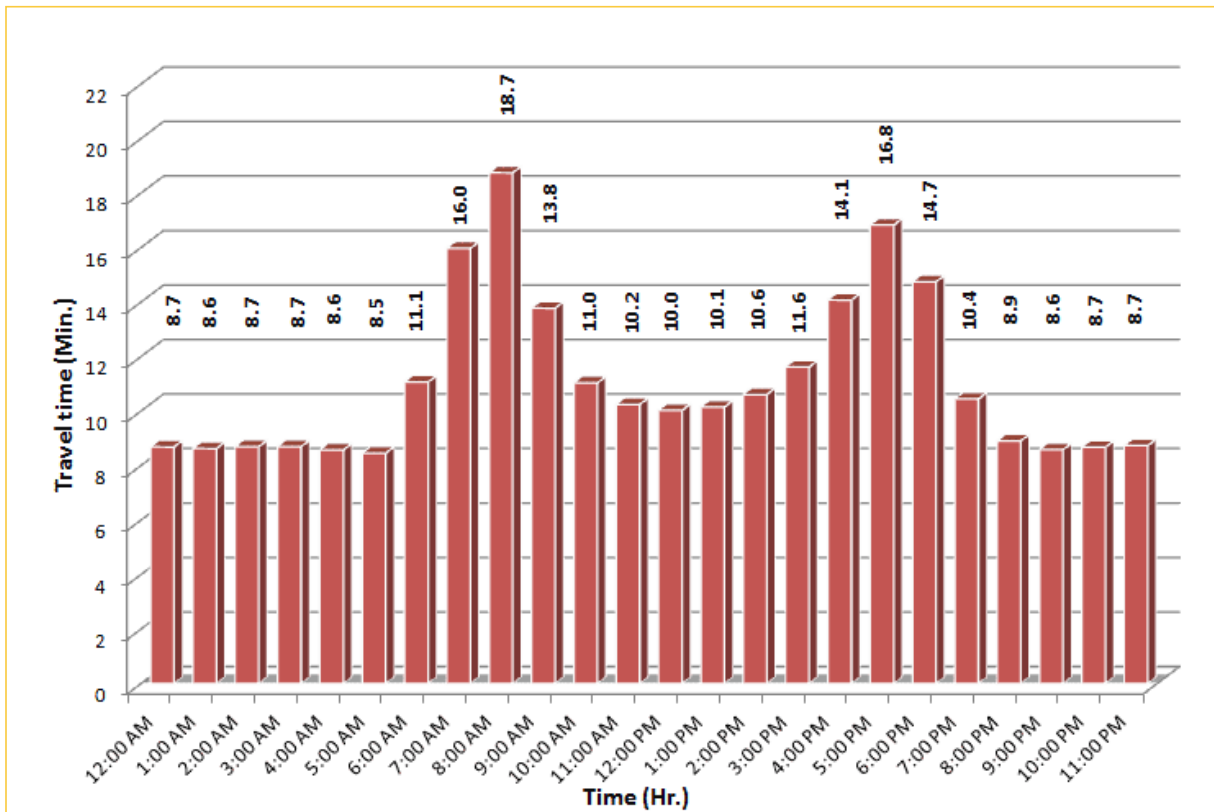

TRAVEL TIME RELIABILITY REPORT

Weekdays Travel Times by Time of Day*

SR 826 Northbound: 8.4 Miles
From: South of NW 25 Street
To: North of NW 154 Street

SR 826 Southbound: 8.4 Miles
From: North of NW 154 Street
To: South of NW 25 Street

* Twelve-month average from May 1st, 2015 to April 30th, 2016.

TRAVEL TIME RELIABILITY REPORT

Weekdays Travel Times by Time of Day*

SR 826 Eastbound: 7.1 Miles
From: West of NW 67 Avenue
To: East of NW 12 Avenue

SR 826 Westbound: 7.1 Miles
From: East of NW 12 Avenue
To: West of NW 67 Avenue

* Twelve-month average from May 1st, 2015 to April 30th, 2016.

TRAVEL TIME RELIABILITY REPORT

Weekdays Travel Times by Time of Day*