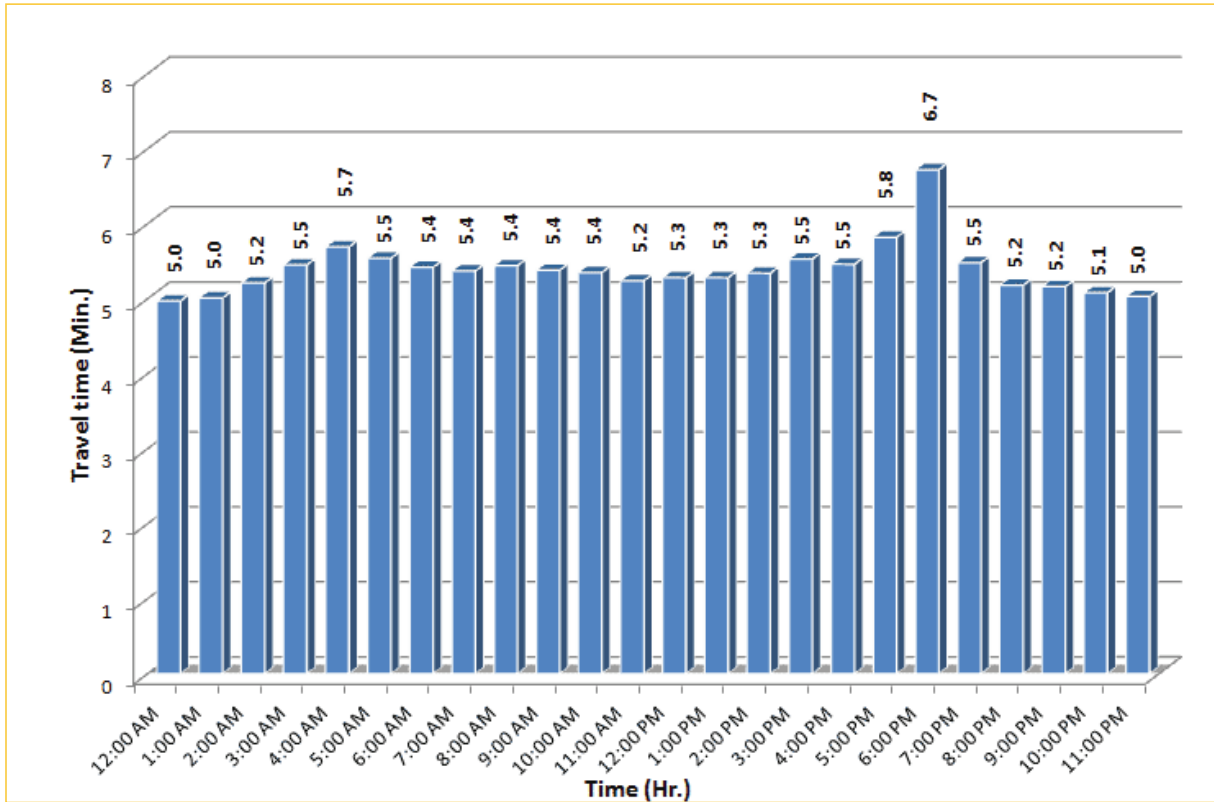

TRAVEL TIME RELIABILITY REPORT

Weekdays Travel Times by Time of Day*

I-75 Northbound: 5.4 Miles
From: West of SR 826
To: North of Florida's Turnpike