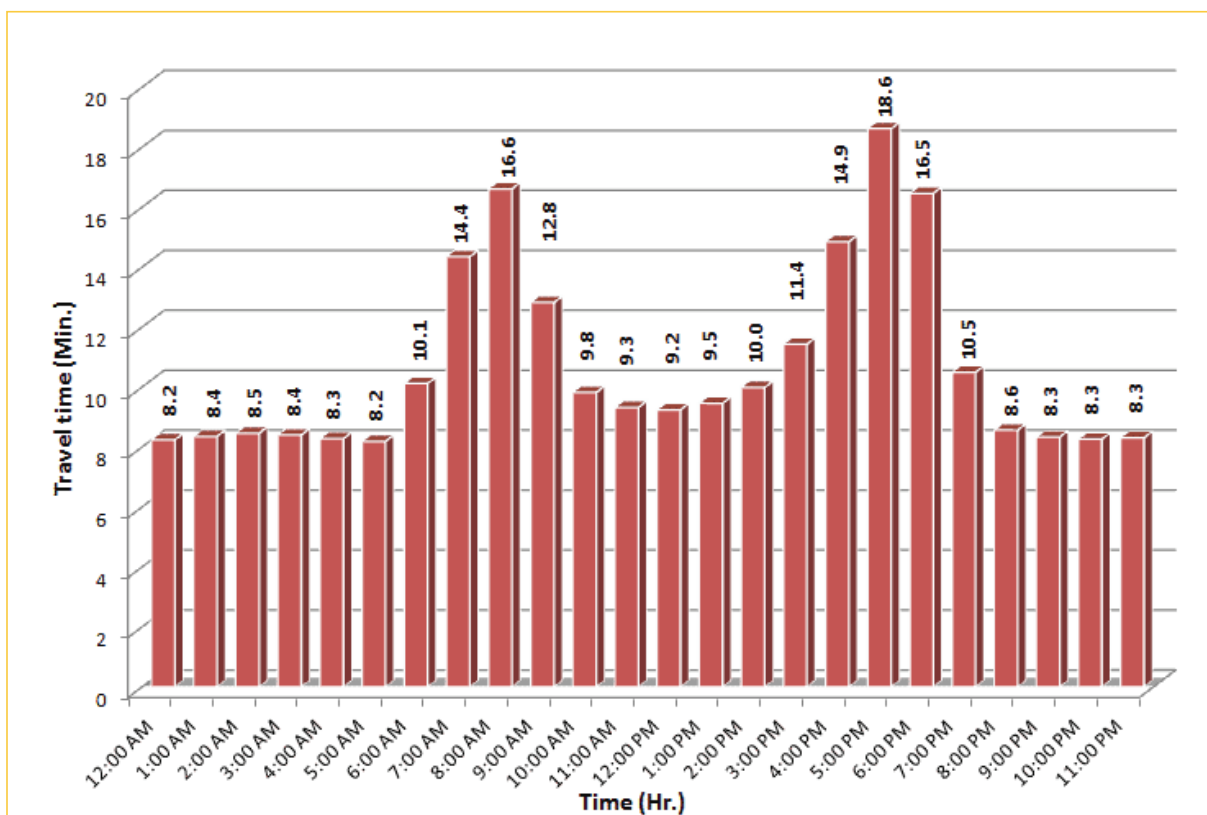

TRAVEL TIME RELIABILITY REPORT

Weekdays Travel Times by Time of Day*

SR 826 Northbound: 8.4 Miles
From: South of NW 25 Street
To: North of NW 154 Street

SR 826 Southbound: 8.4 Miles
From: North of NW 154 Street
To: South of NW 25 Street

* Twelve-month average from September 1st, 2014 to August 31st, 2015.

TRAVEL TIME RELIABILITY REPORT

Weekdays Travel Times by Time of Day*

SR 826 Eastbound: 7.1 Miles
From: West of NW 67 Avenue
To: East of NW 12 Avenue