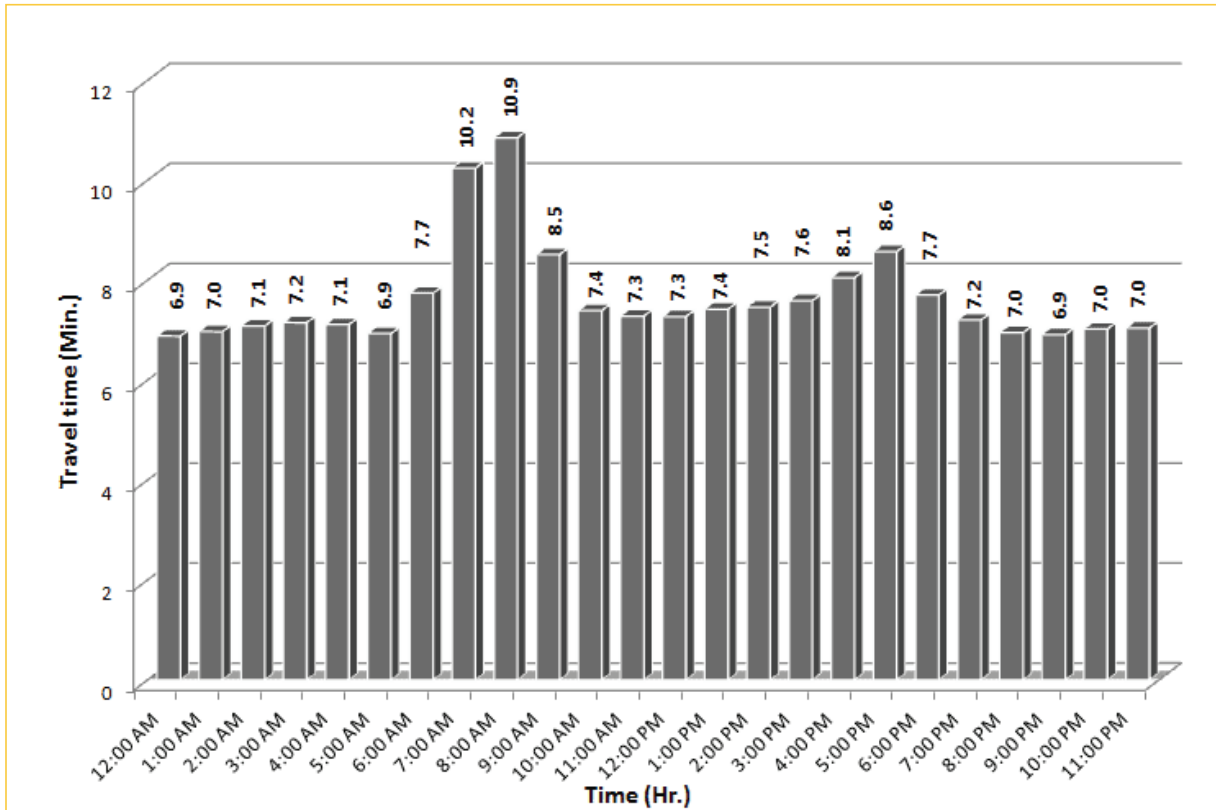

* Twelve-month average from September 1st, 2014 to August 31st, 2015.

TRAVEL TIME RELIABILITY REPORT

Weekdays Travel Times by Time of Day*

SR 826 Eastbound: 7.1 Miles
From: West of NW 67 Avenue
To: East of NW 12 Avenue

SR 826 Westbound: 7.1 Miles
From: East of NW 12 Avenue
To: West of NW 67 Avenue

* Twelve-month average from September 1st, 2014 to August 31st, 2015.

TRAVEL TIME RELIABILITY REPORT

Weekdays Travel Times by Time of Day*