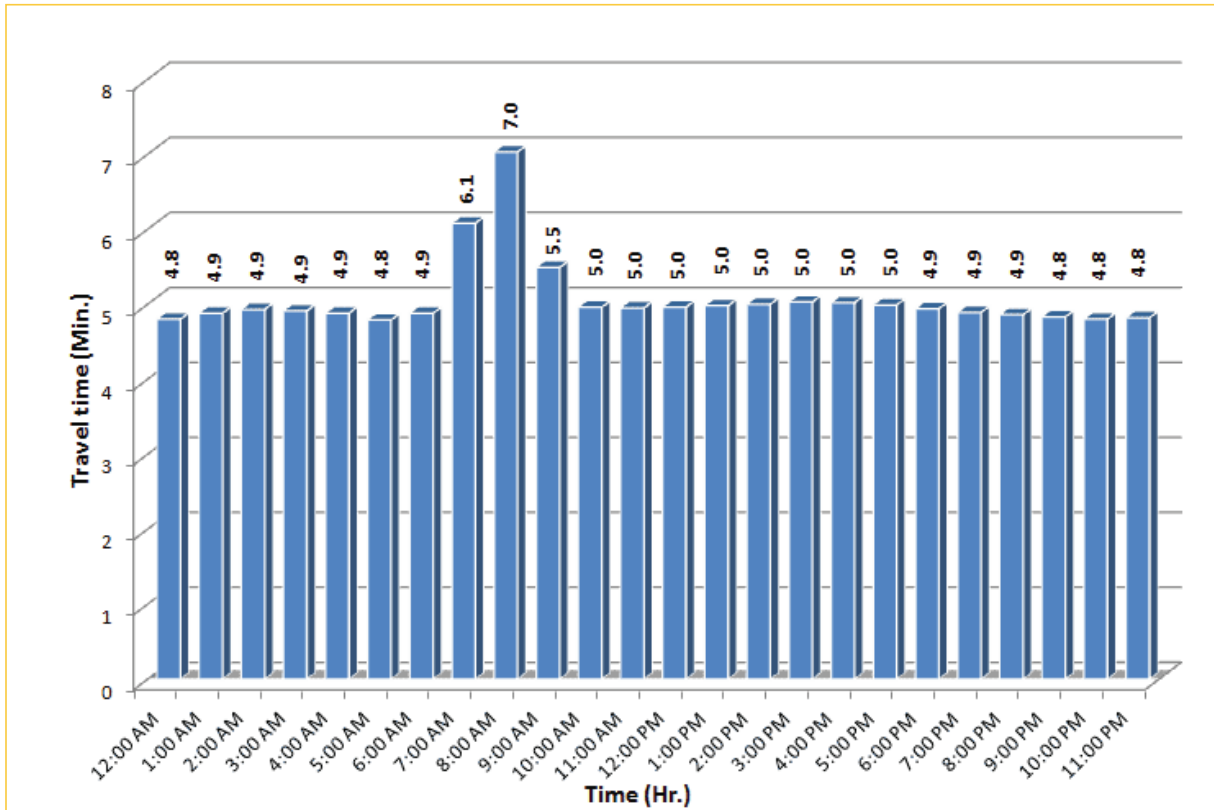

I-75 Southbound: 5.4 Miles
From: North of Florida's Turnpike
To: West of SR 826