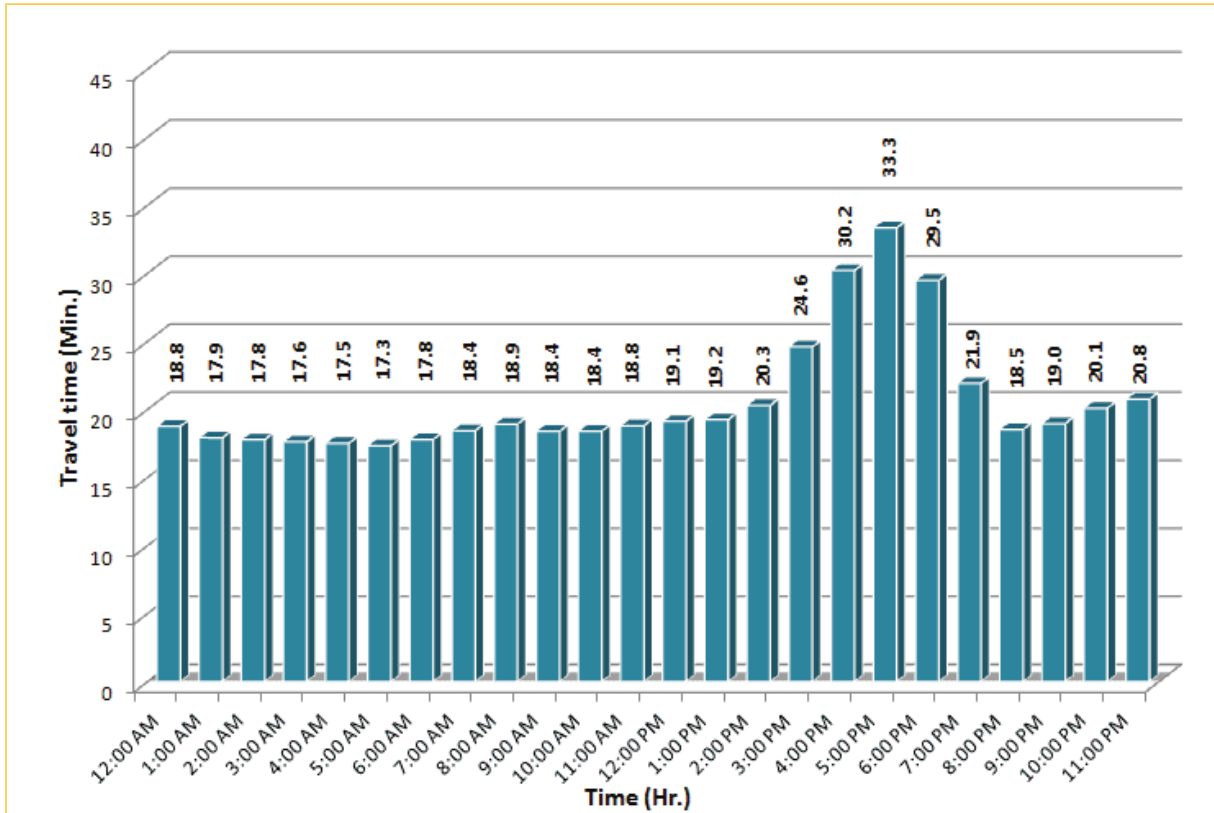

TRAVEL TIME RELIABILITY REPORT

Weekdays Travel Times by Time of Day*

I-95 Northbound: 17.3 Miles
From: US-1
To: Miami-Dade / Broward County Line

I-95 Southbound: 17.3 Miles
From: Miami-Dade / Broward County Line
To: US-1

* Twelve-month average from September 1st, 2014 to August 31st, 2015. Excludes express lanes.

TRAVEL TIME RELIABILITY REPORT

Weekdays Travel Times by Time of Day*

I-195 Eastbound: 4.9 Miles
From: West of North Miami Avenue
To: West of Alton Road

* Twelve-month average from September 1st, 2014 to August 31st, 2015.

TRAVEL TIME RELIABILITY REPORT

Weekdays Travel Times by Time of Day*

SR 826 Eastbound: 7.1 Miles
From: West of NW 67 Avenue
To: East of NW 12 Avenue

SR 826 Northbound/Eastbound : 15.6 Miles
From: South of NW 25 Street
To: East of NW 12 Avenue

SR 826 Southbound/Westbound: 15.6 Miles
From: East of NW 12 Avenue
To: South of NW 25 Street

* Twelve-month average from September 1st, 2014 to August 31st, 2015.