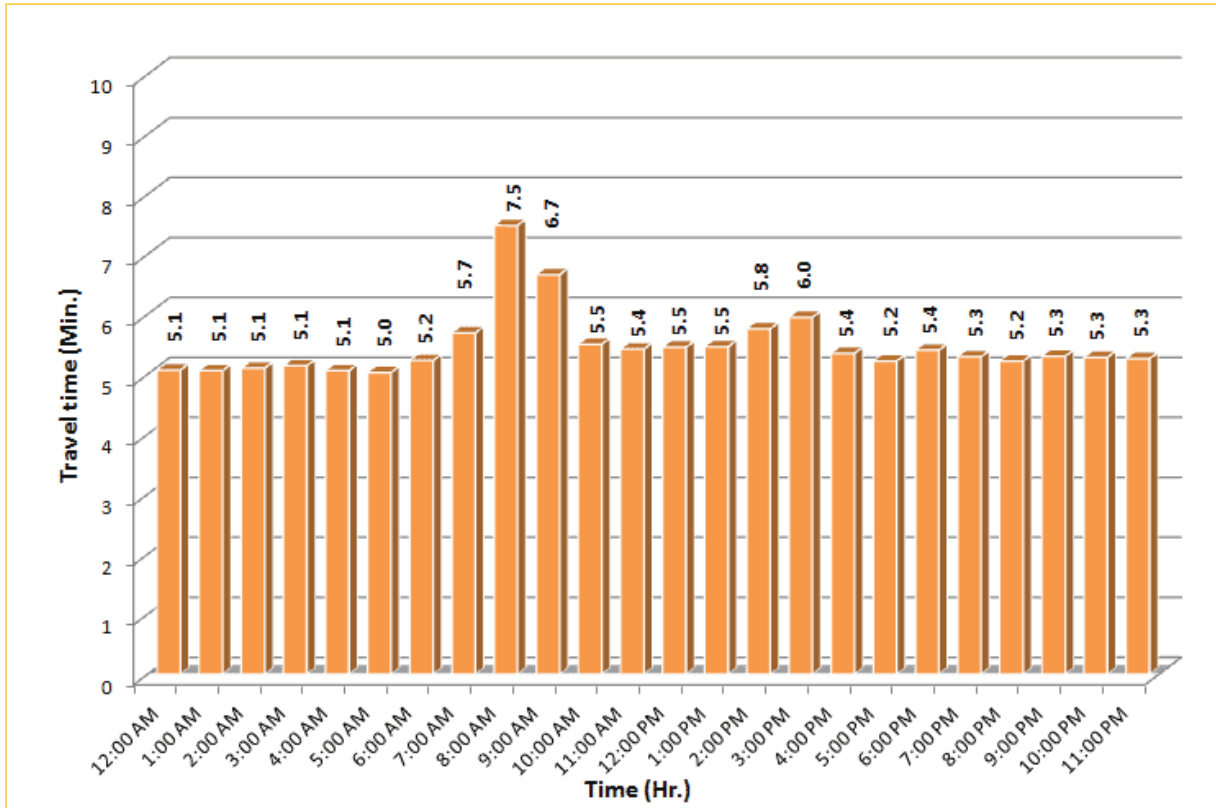

TRAVEL TIME RELIABILITY REPORT

Weekdays Travel Times by Time of Day*

I-95 Northbound: 17.3 Miles
From: US-1
To: Miami-Dade / Broward County Line

I-95 Southbound: 17.3 Miles
From: Miami-Dade / Broward County Line
To: US-1

* Twelve-month average from September 1st, 2014 to August 31st, 2015. Excludes express lanes.

TRAVEL TIME RELIABILITY REPORT

Weekdays Travel Times by Time of Day*

I-195 Eastbound: 4.9 Miles
From: West of North Miami Avenue
To: West of Alton Road

* Twelve-month average from September 1st, 2014 to August 31st, 2015.

TRAVEL TIME RELIABILITY REPORT

Weekdays Travel Times by Time of Day*

SR 826 Eastbound: 7.1 Miles
From: West of NW 67 Avenue
To: East of NW 12 Avenue