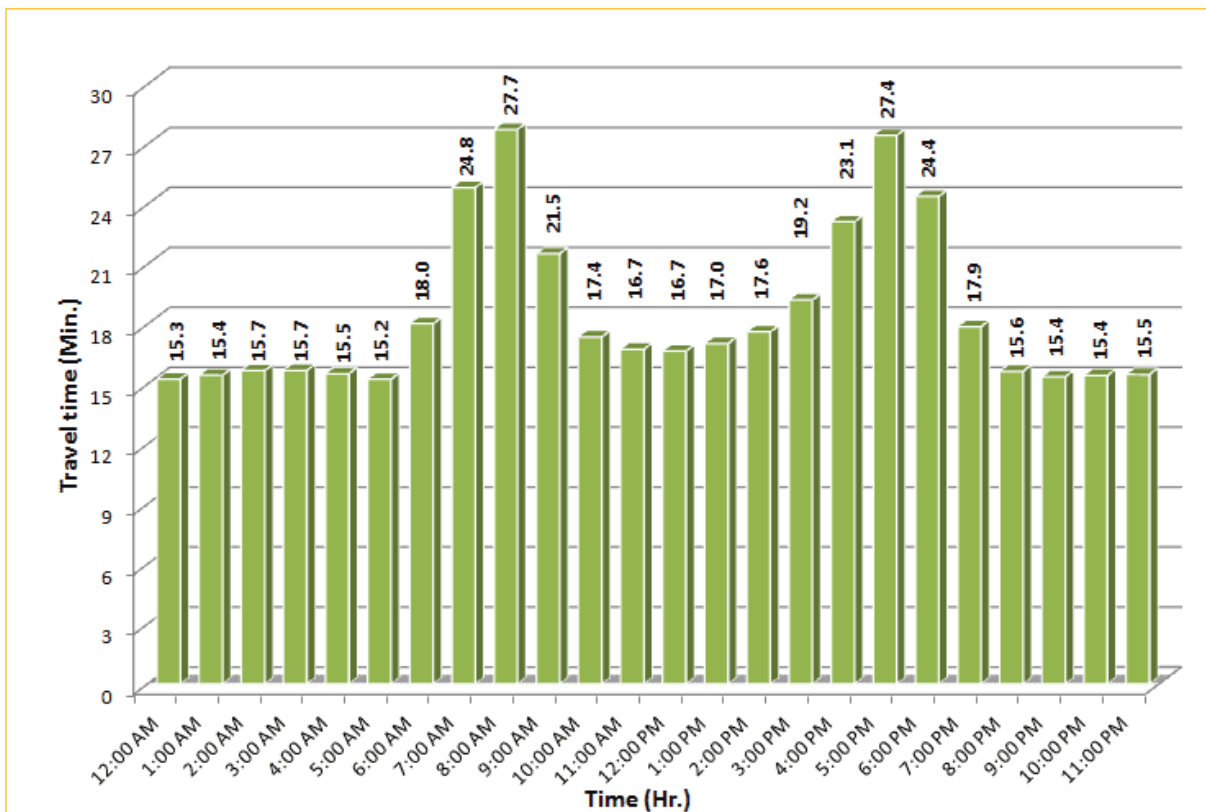

* Twelve-month average from September 1st, 2014 to August 31st, 2015.

TRAVEL TIME RELIABILITY REPORT

Weekdays Travel Times by Time of Day*

SR 826 Eastbound: 7.1 Miles
From: West of NW 67 Avenue
To: East of NW 12 Avenue

SR 826 Westbound: 7.1 Miles
From: East of NW 12 Avenue
To: West of NW 67 Avenue

* Twelve-month average from September 1st, 2014 to August 31st, 2015.

TRAVEL TIME RELIABILITY REPORT

Weekdays Travel Times by Time of Day*

SR 826 Northbound/Eastbound : 15.6 Miles
From: South of NW 25 Street
To: East of NW 12 Avenue

SR 826 Southbound/Westbound: 15.6 Miles
From: East of NW 12 Avenue
To: South of NW 25 Street

* Twelve-month average from September 1st, 2014 to August 31st, 2015.