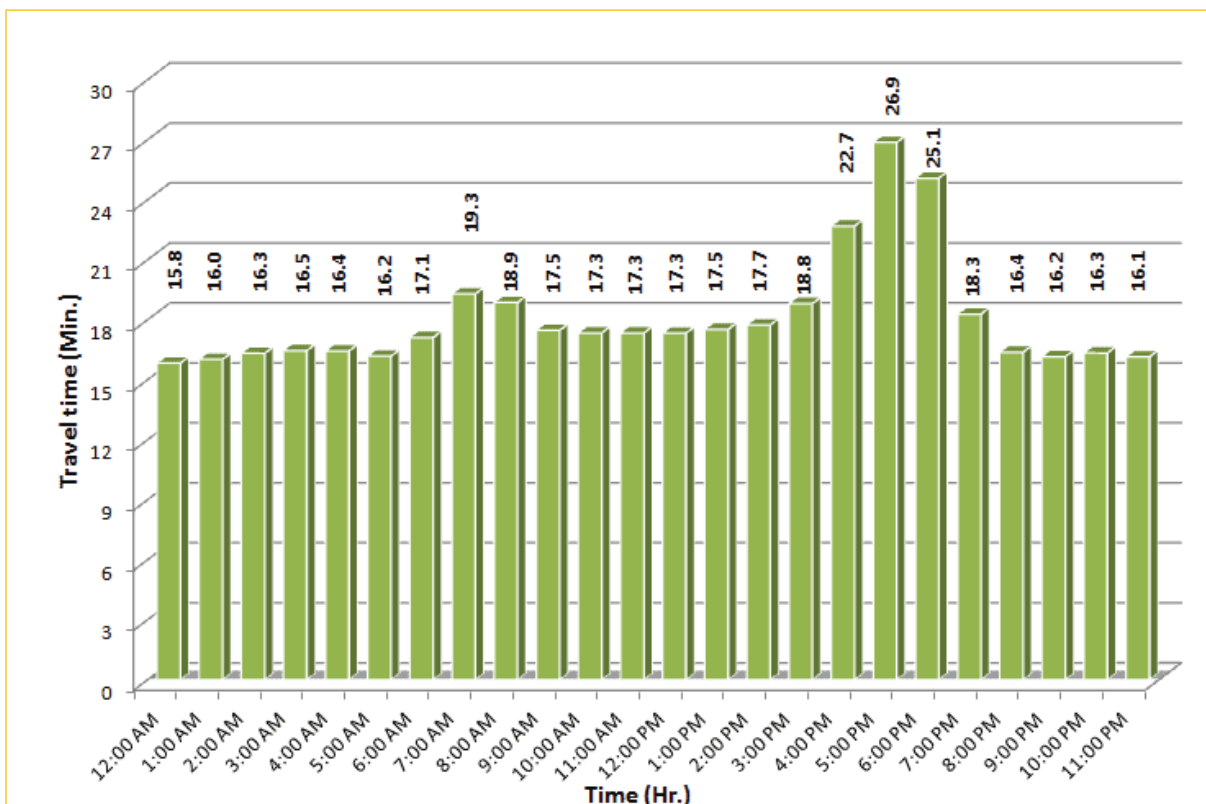

* Twelve-month average from September 1st, 2014 to August 31st, 2015.

TRAVEL TIME RELIABILITY REPORT

Weekdays Travel Times by Time of Day*

SR 826 Eastbound: 7.1 Miles
From: West of NW 67 Avenue
To: East of NW 12 Avenue

SR 826 Westbound: 7.1 Miles
From: East of NW 12 Avenue
To: West of NW 67 Avenue

* Twelve-month average from September 1st, 2014 to August 31st, 2015.

TRAVEL TIME RELIABILITY REPORT

Weekdays Travel Times by Time of Day*

SR 826 Northbound/Eastbound : 15.6 Miles
From: South of NW 25 Street
To: East of NW 12 Avenue

SR 826 Southbound/Westbound: 15.6 Miles
From: East of NW 12 Avenue
To: South of NW 25 Street

* Twelve-month average from September 1st, 2014 to August 31st, 2015.