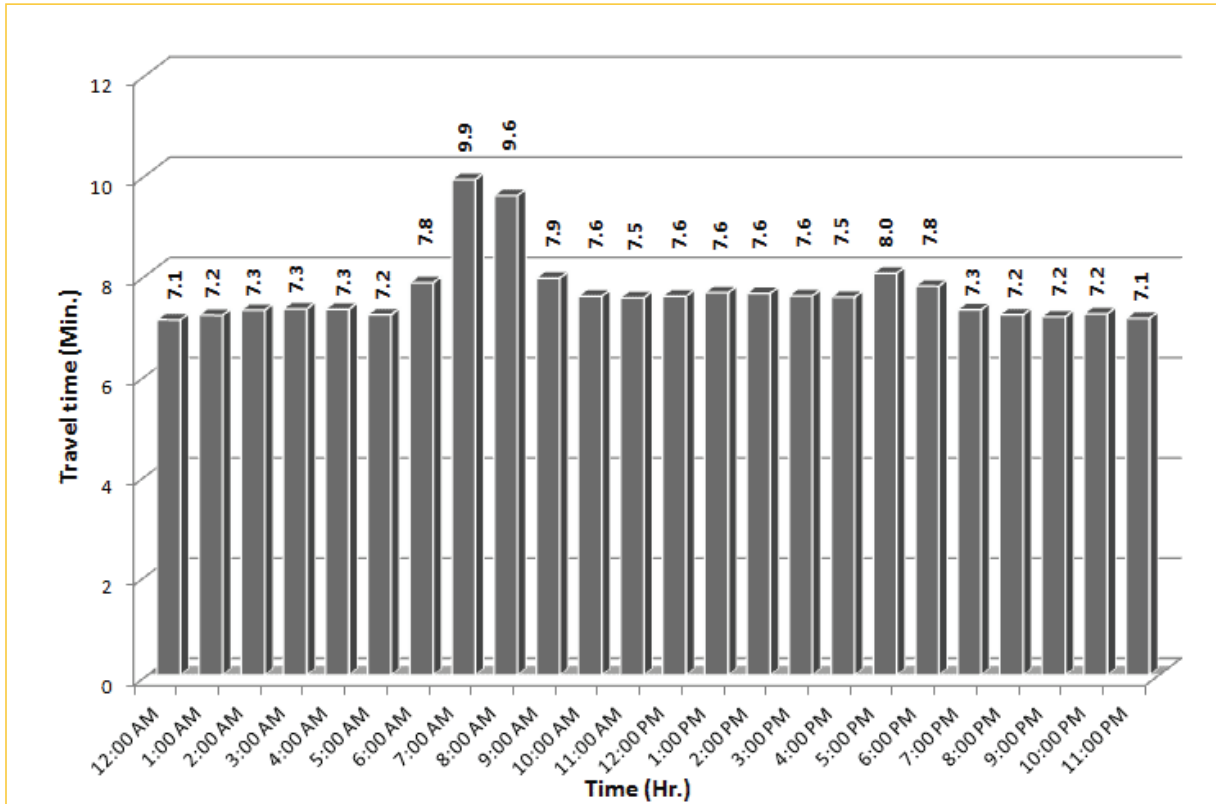

TRAVEL TIME RELIABILITY REPORT

Weekdays Travel Times by Time of Day*

SR 826 Northbound: 8.4 Miles
From: South of NW 25 Street
To: North of NW 154 Street

SR 826 Southbound: 8.4 Miles
From: North of NW 154 Street
To: South of NW 25 Street

* Twelve-month average from September 1st, 2014 to August 31st, 2015.

TRAVEL TIME RELIABILITY REPORT

Weekdays Travel Times by Time of Day*

SR 826 Eastbound: 7.1 Miles
From: West of NW 67 Avenue
To: East of NW 12 Avenue