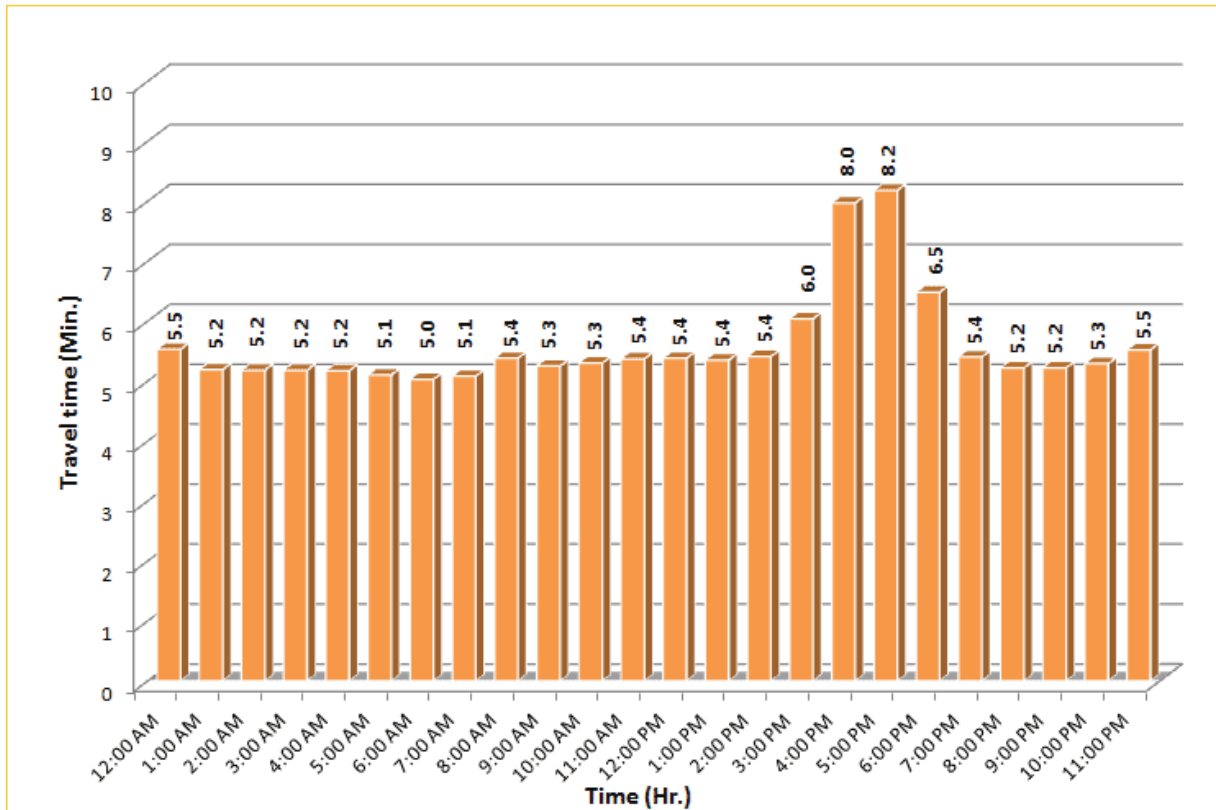

I-195 Westbound: 4.9 Miles
From: West of Alton Road
To: West of North Miami Avenue