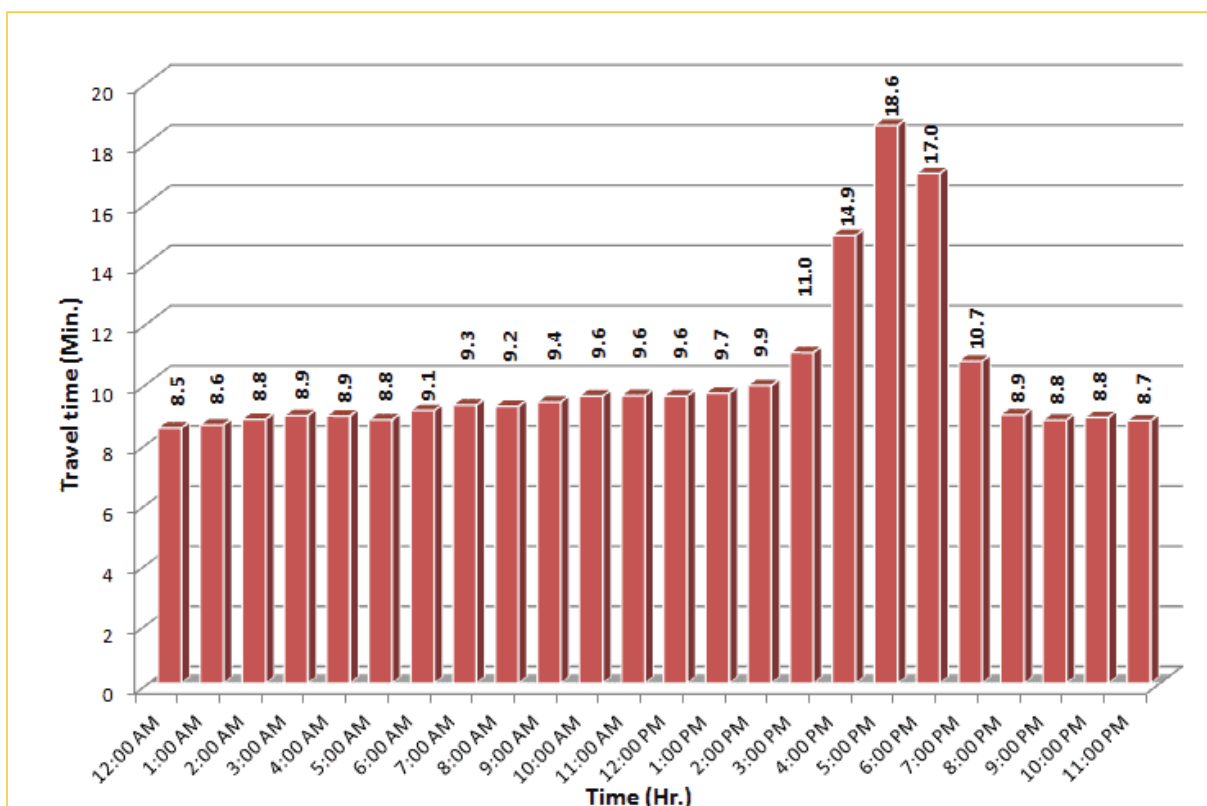

TRAVEL TIME RELIABILITY REPORT

Weekdays Travel Times by Time of Day*

SR 826 Northbound: 8.4 Miles
From: South of NW 25 Street
To: North of NW 154 Street

SR 826 Southbound: 8.4 Miles
From: North of NW 154 Street
To: South of NW 25 Street

* Twelve-month average from September 1st, 2014 to August 31st, 2015.

TRAVEL TIME RELIABILITY REPORT

Weekdays Travel Times by Time of Day*

SR 826 Eastbound: 7.1 Miles
From: West of NW 67 Avenue
To: East of NW 12 Avenue