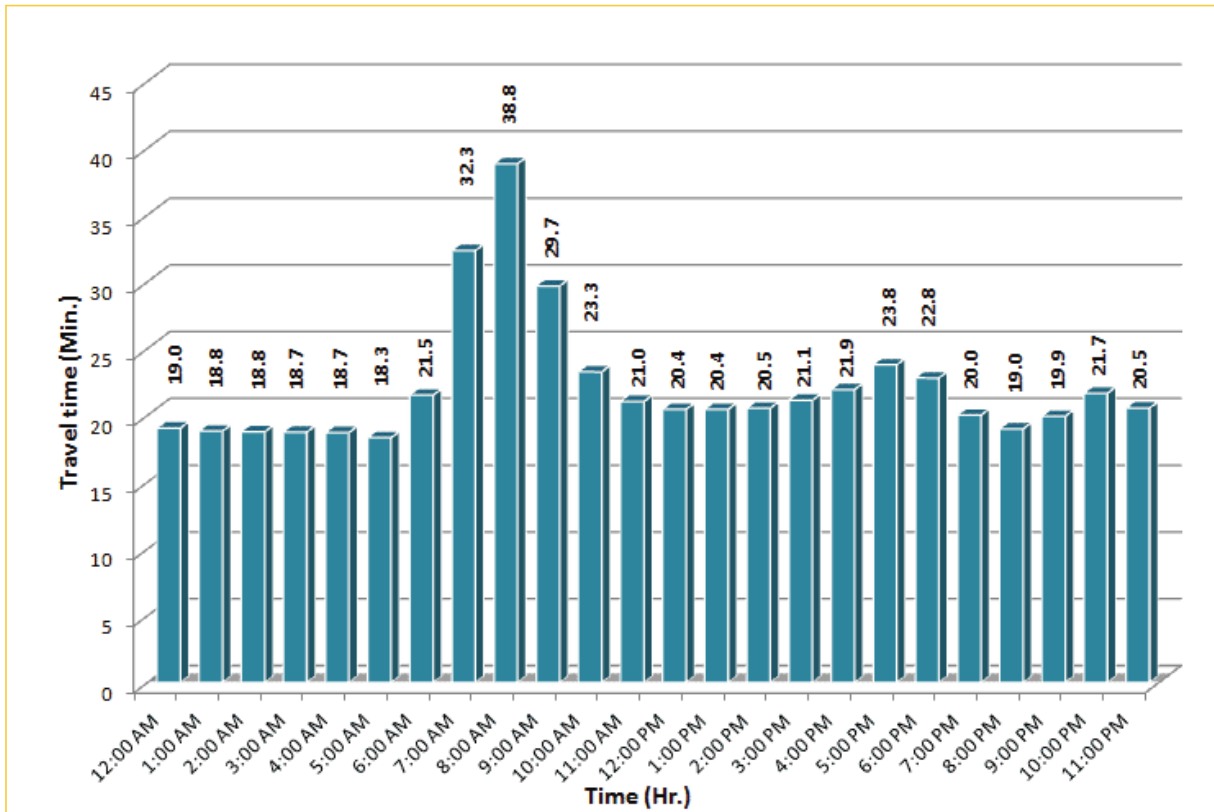

TRAVEL TIME RELIABILITY REPORT

Weekdays Travel Times by Time of Day*

I-95 Northbound: 17.3 Miles
From: US-1
To: Miami-Dade / Broward County Line

I-95 Southbound: 17.3 Miles
From: Miami-Dade / Broward County Line
To: US-1

* Twelve-month average from September 1st, 2014 to August 31st, 2015. Excludes express lanes.

TRAVEL TIME RELIABILITY REPORT

Weekdays Travel Times by Time of Day*

I-195 Eastbound: 4.9 Miles
From: West of North Miami Avenue
To: West of Alton Road

* Twelve-month average from September 1st, 2014 to August 31st, 2015.

TRAVEL TIME RELIABILITY REPORT

Weekdays Travel Times by Time of Day*

SR 826 Eastbound: 7.1 Miles
From: West of NW 67 Avenue
To: East of NW 12 Avenue

SR 826 Northbound/Eastbound : 15.6 Miles
From: South of NW 25 Street
To: East of NW 12 Avenue

SR 826 Southbound/Westbound: 15.6 Miles
From: East of NW 12 Avenue
To: South of NW 25 Street

* Twelve-month average from September 1st, 2014 to August 31st, 2015.