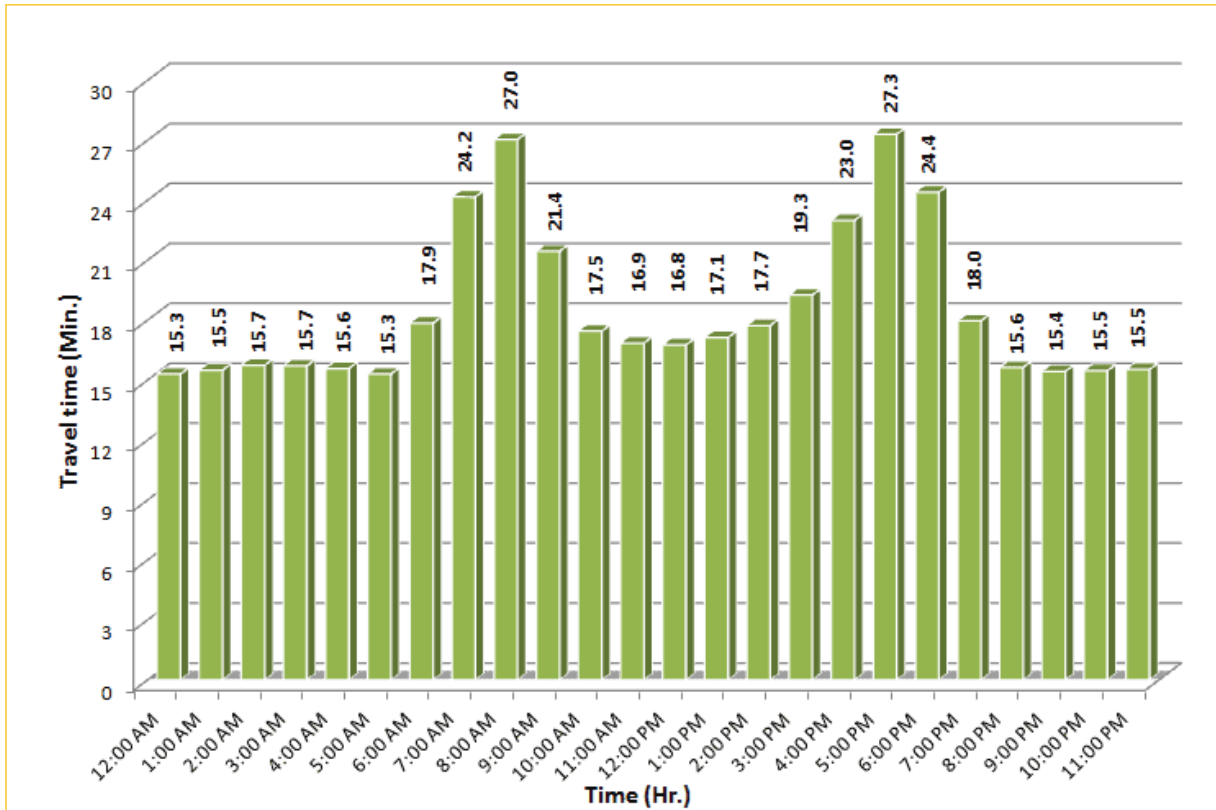

* Twelve-month average from June 1st, 2014 to May 31st, 2015.

TRAVEL TIME RELIABILITY REPORT

Weekdays Travel Times by Time of Day*

SR 826 Eastbound: 7.1 Miles
From: West of NW 67 Avenue
To: East of NW 12 Avenue

SR 826 Westbound: 7.1 Miles
From: East of NW 12 Avenue
To: West of NW 67 Avenue

* Twelve-month average from June 1st, 2014 to May 31st, 2015.

TRAVEL TIME RELIABILITY REPORT

Weekdays Travel Times by Time of Day*

SR 826 Northbound/Eastbound : 15.6 Miles
From: South of NW 25 Street
To: East of NW 12 Avenue

SR 826 Southbound/Westbound: 15.6 Miles
From: East of NW 12 Avenue
To: South of NW 25 Street

* Twelve-month average from June 1st, 2014 to May 31st, 2015.