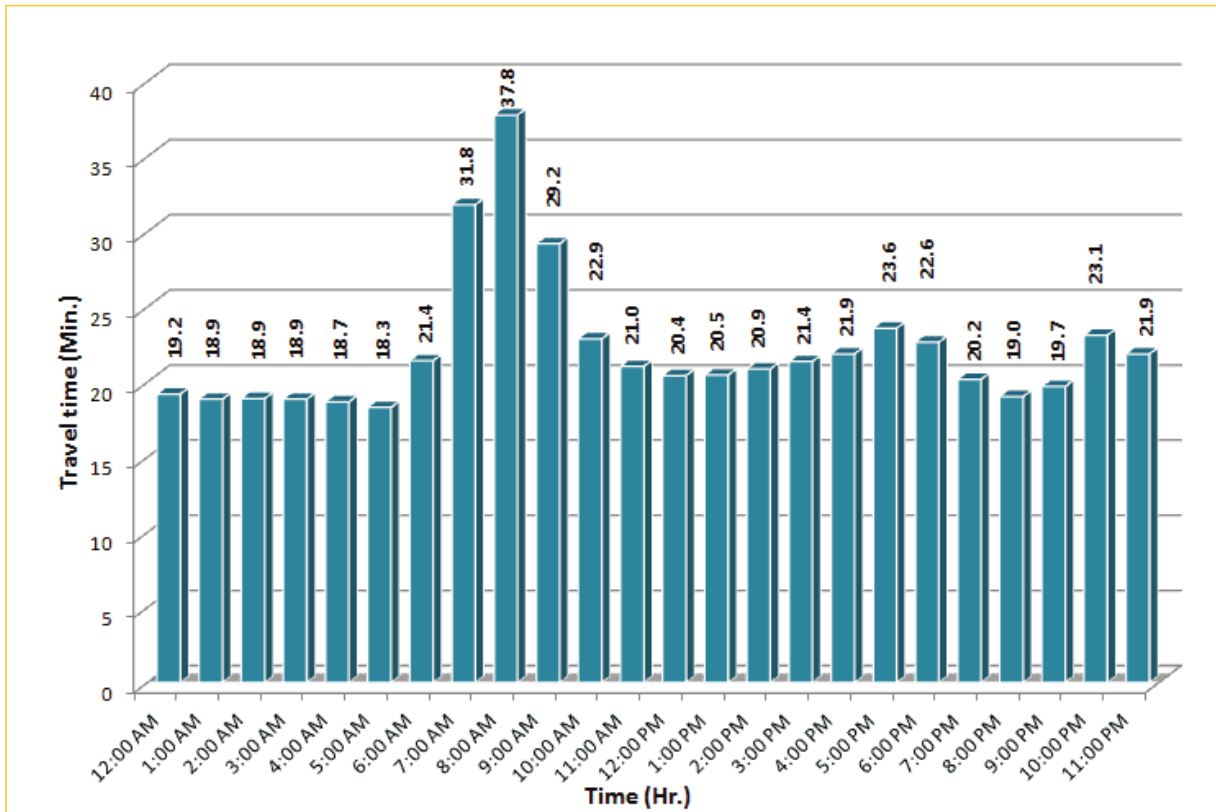

TRAVEL TIME RELIABILITY REPORT

Weekdays Travel Times by Time of Day*

I-95 Northbound: 17.3 Miles
From: US-1
To: Miami-Dade / Broward County Line

I-95 Southbound: 17.3 Miles
From: Miami-Dade / Broward County Line
To: US-1

* Twelve-month average from June 1st, 2014 to May 31st, 2015. Excludes express lanes.

TRAVEL TIME RELIABILITY REPORT

Weekdays Travel Times by Time of Day*

I-195 Eastbound: 4.9 Miles
From: West of North Miami Avenue
To: West of Alton Road

* Twelve-month average from June 1st, 2014 to May 31st, 2015.

TRAVEL TIME RELIABILITY REPORT

Weekdays Travel Times by Time of Day*

SR 826 Eastbound: 7.1 Miles
From: West of NW 67 Avenue
To: East of NW 12 Avenue

SR 826 Northbound/Eastbound : 15.6 Miles
From: South of NW 25 Street
To: East of NW 12 Avenue

SR 826 Southbound/Westbound: 15.6 Miles
From: East of NW 12 Avenue
To: South of NW 25 Street

* Twelve-month average from June 1st, 2014 to May 31st, 2015.