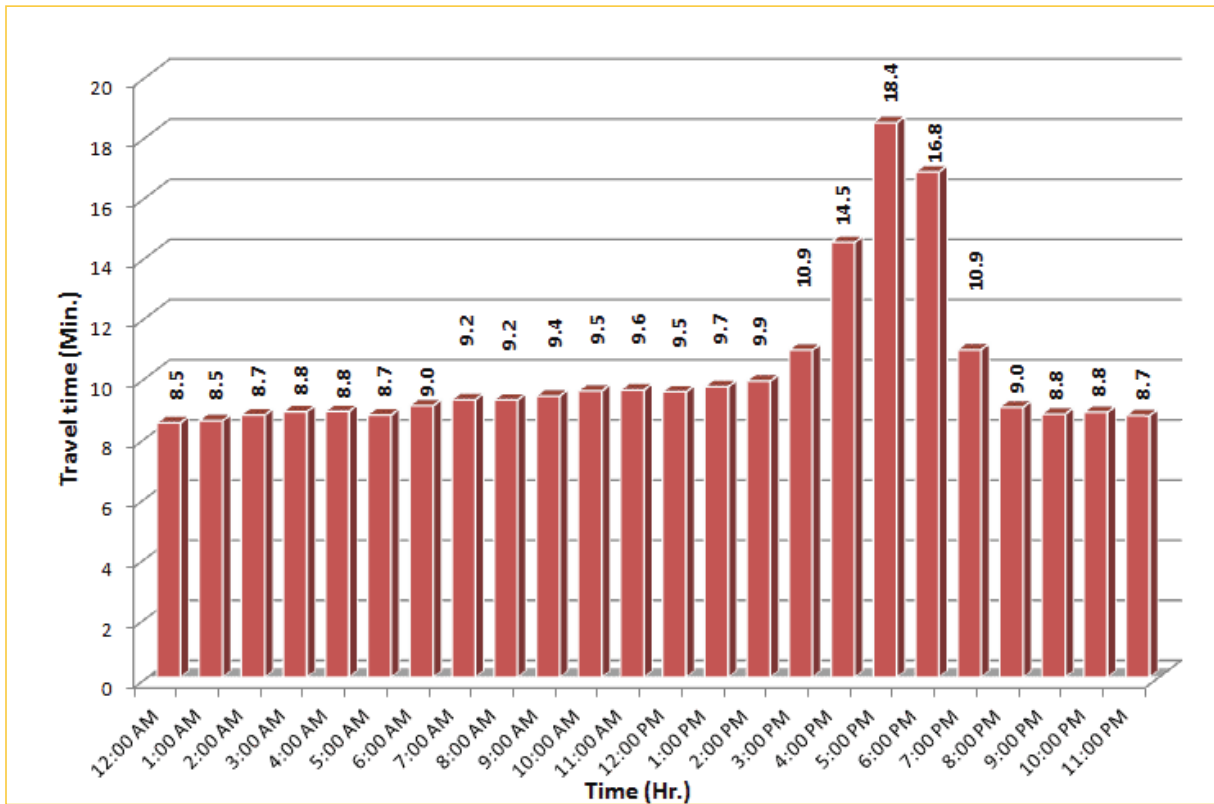

TRAVEL TIME RELIABILITY REPORT

Weekdays Travel Times by Time of Day*

SR 826 Northbound: 8.4 Miles
From: South of NW 25 Street
To: North of NW 154 Street

SR 826 Southbound: 8.4 Miles
From: North of NW 154 Street
To: South of NW 25 Street

* Twelve-month average from June 1st, 2014 to May 31st, 2015.

TRAVEL TIME RELIABILITY REPORT

Weekdays Travel Times by Time of Day*

SR 826 Eastbound: 7.1 Miles
From: West of NW 67 Avenue
To: East of NW 12 Avenue