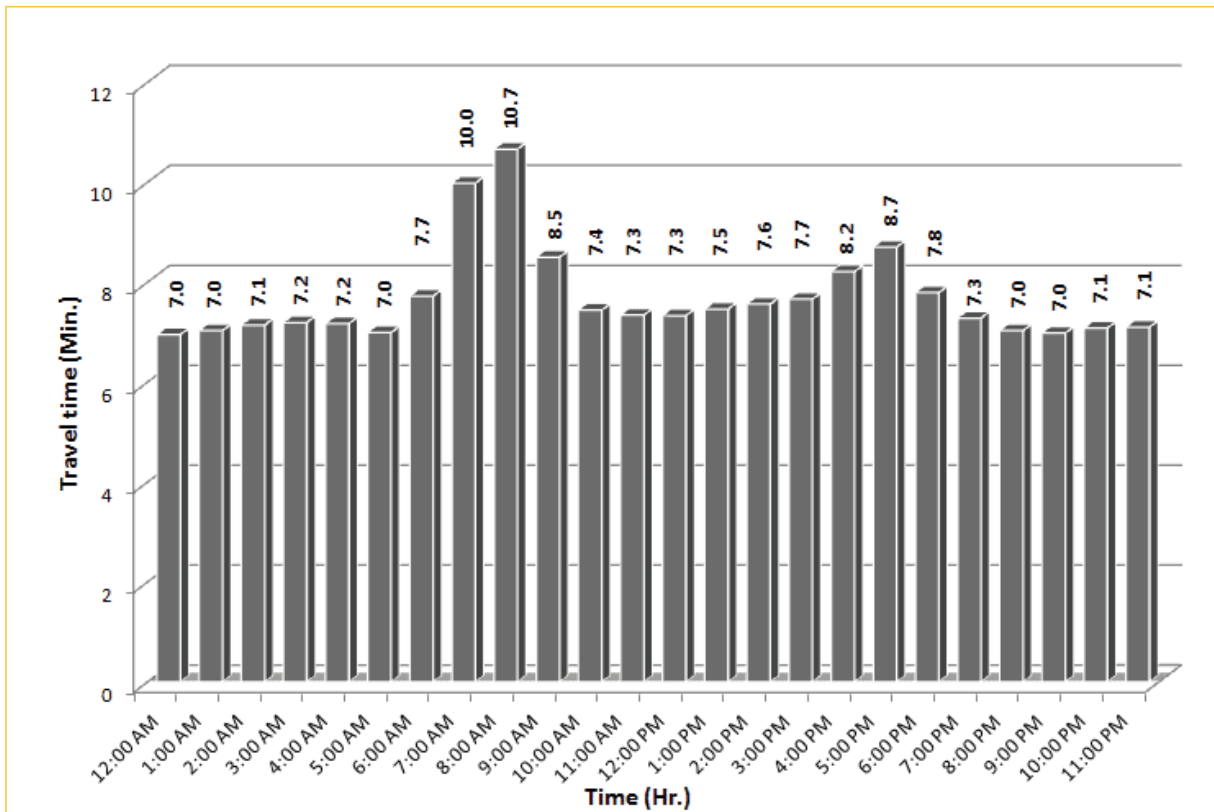

* Twelve-month average from June 1st, 2014 to May 31st, 2015.

TRAVEL TIME RELIABILITY REPORT

Weekdays Travel Times by Time of Day*

SR 826 Eastbound: 7.1 Miles
From: West of NW 67 Avenue
To: East of NW 12 Avenue

SR 826 Westbound: 7.1 Miles
From: East of NW 12 Avenue
To: West of NW 67 Avenue

* Twelve-month average from June 1st, 2014 to May 31st, 2015.

TRAVEL TIME RELIABILITY REPORT

Weekdays Travel Times by Time of Day*