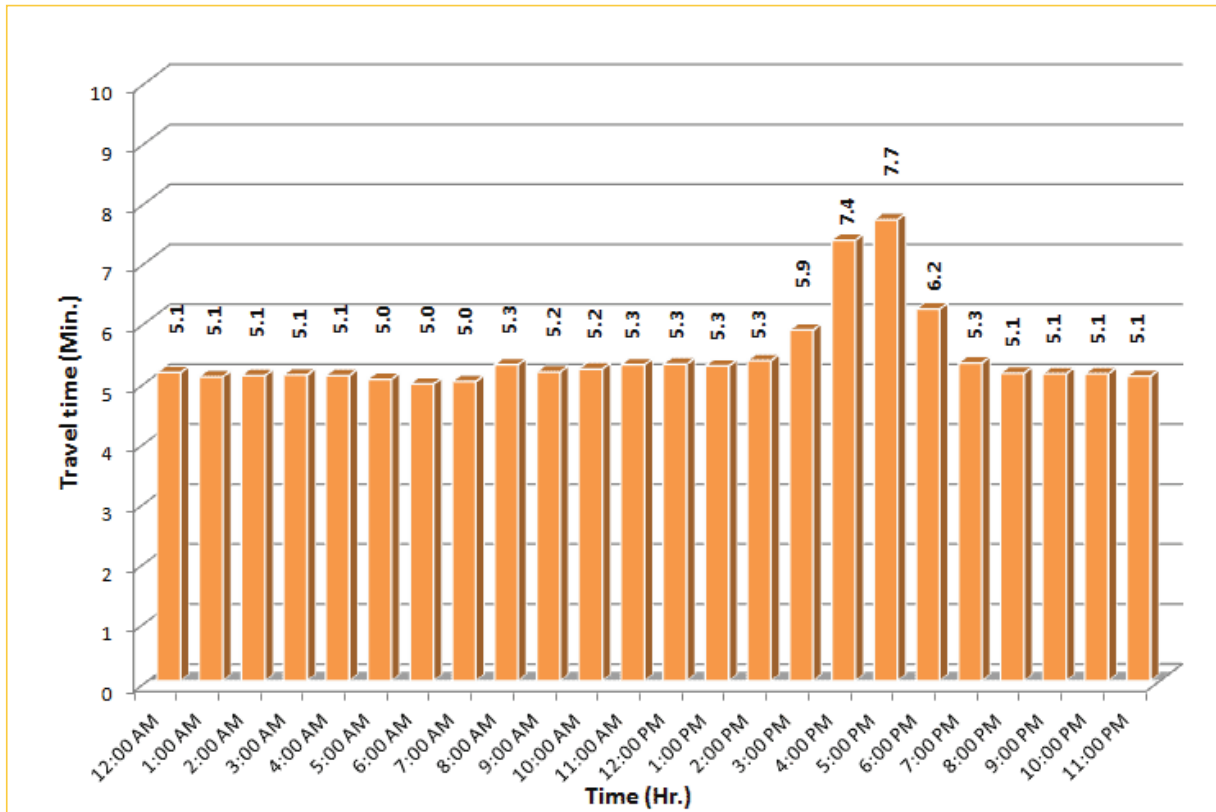

I-195 Westbound: 4.9 Miles
From: West of Alton Road
To: West of North Miami Avenue