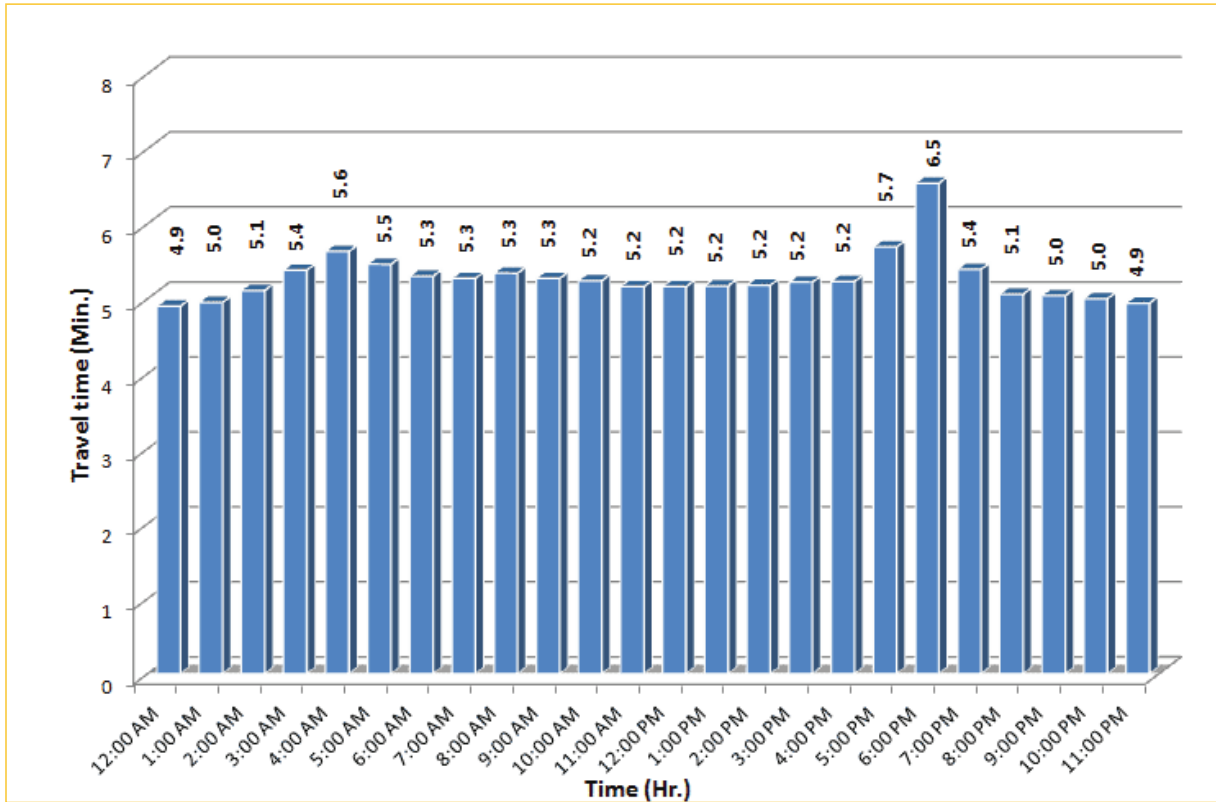

TRAVEL TIME RELIABILITY REPORT

Weekdays Travel Times by Time of Day*

I-75 Northbound: 5.4 Miles
From: West of SR 826
To: North of Florida's Turnpike