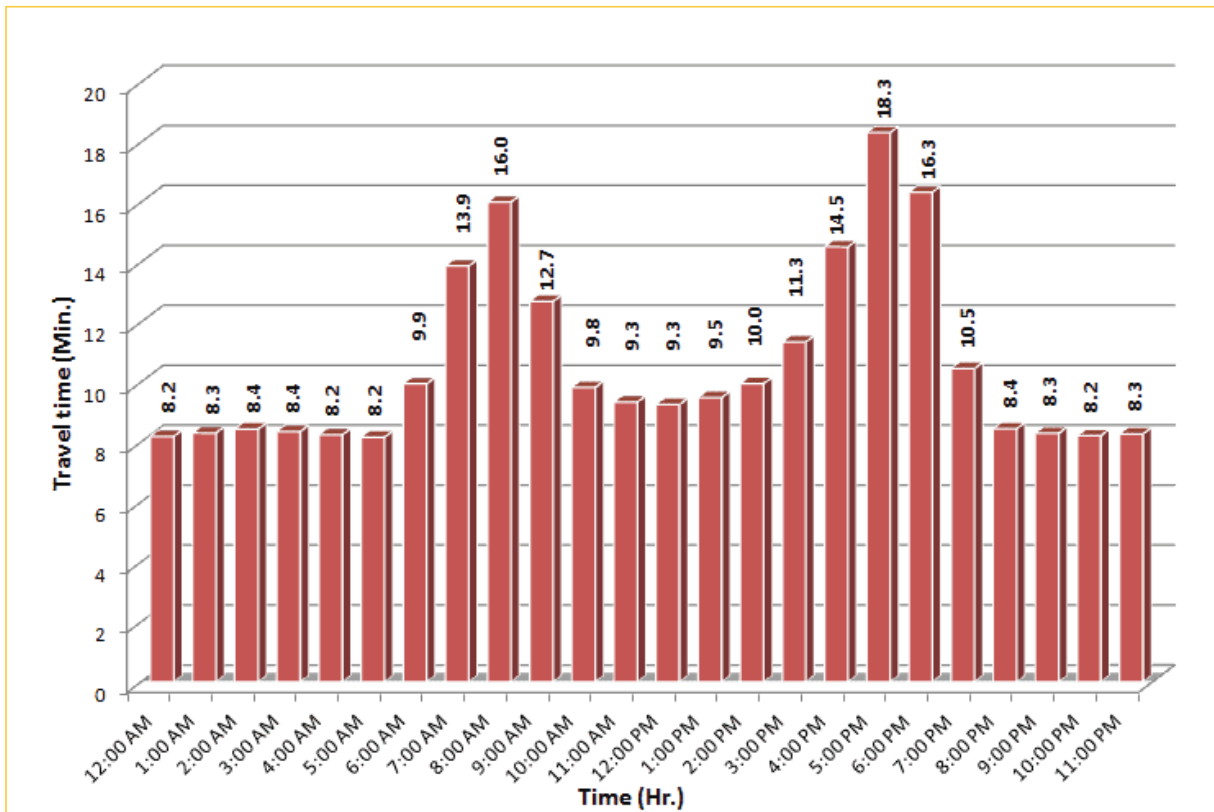

TRAVEL TIME RELIABILITY REPORT

Weekdays Travel Times by Time of Day*

SR 826 Northbound: 8.4 Miles
From: South of NW 25 Street
To: North of NW 154 Street

SR 826 Southbound: 8.4 Miles
From: North of NW 154 Street
To: South of NW 25 Street

* Twelve-month average from June 1st, 2014 to May 31st, 2015.

TRAVEL TIME RELIABILITY REPORT

Weekdays Travel Times by Time of Day*

SR 826 Eastbound: 7.1 Miles
From: West of NW 67 Avenue
To: East of NW 12 Avenue