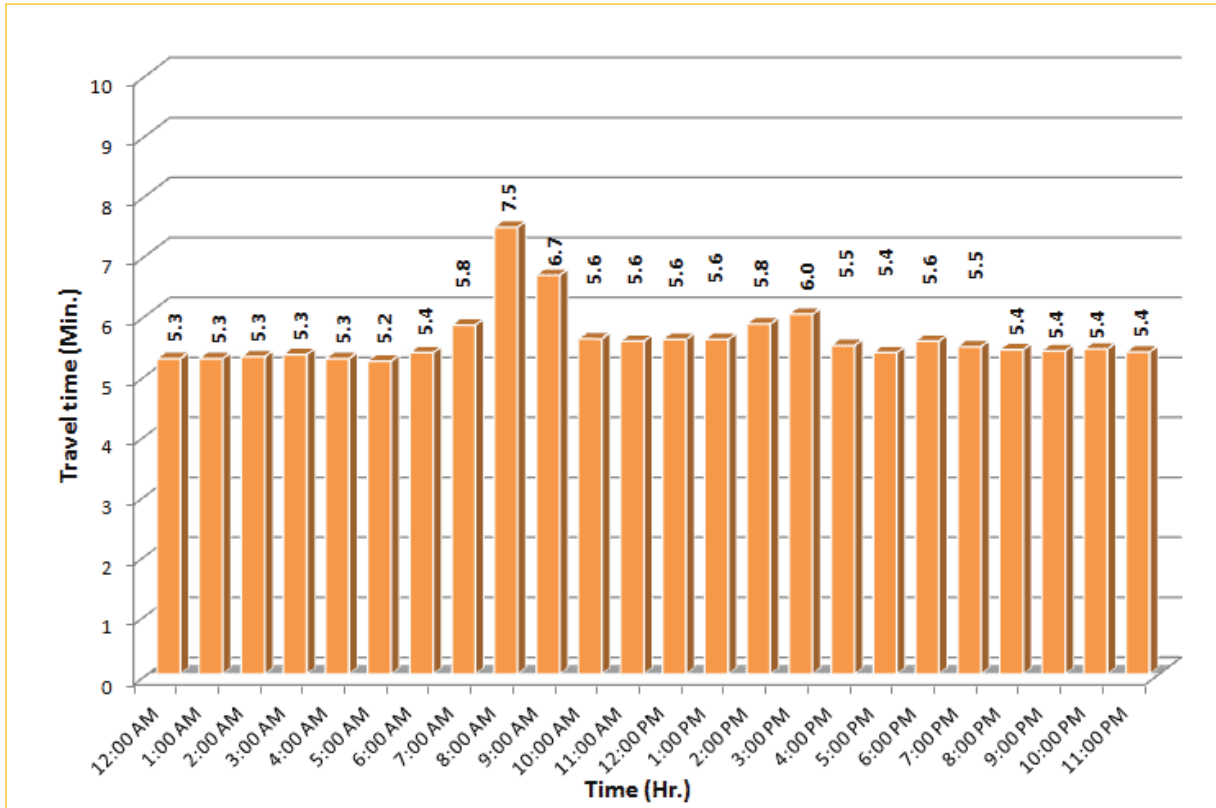

TRAVEL TIME RELIABILITY REPORT

Weekdays Travel Times by Time of Day*

I-95 Northbound: 17.3 Miles
From: US-1
To: Miami-Dade / Broward County Line

I-95 Southbound: 17.3 Miles
From: Miami-Dade / Broward County Line
To: US-1

* Twelve-month average from June 1st, 2014 to May 31st, 2015. Excludes express lanes.

TRAVEL TIME RELIABILITY REPORT

Weekdays Travel Times by Time of Day*

I-195 Eastbound: 4.9 Miles
From: West of North Miami Avenue
To: West of Alton Road

* Twelve-month average from June 1st, 2014 to May 31st, 2015.

TRAVEL TIME RELIABILITY REPORT

Weekdays Travel Times by Time of Day*

SR 826 Eastbound: 7.1 Miles
From: West of NW 67 Avenue
To: East of NW 12 Avenue

SR 826 Northbound/Eastbound : 15.6 Miles
From: South of NW 25 Street
To: East of NW 12 Avenue

SR 826 Southbound/Westbound: 15.6 Miles
From: East of NW 12 Avenue
To: South of NW 25 Street

* Twelve-month average from June 1st, 2014 to May 31st, 2015.