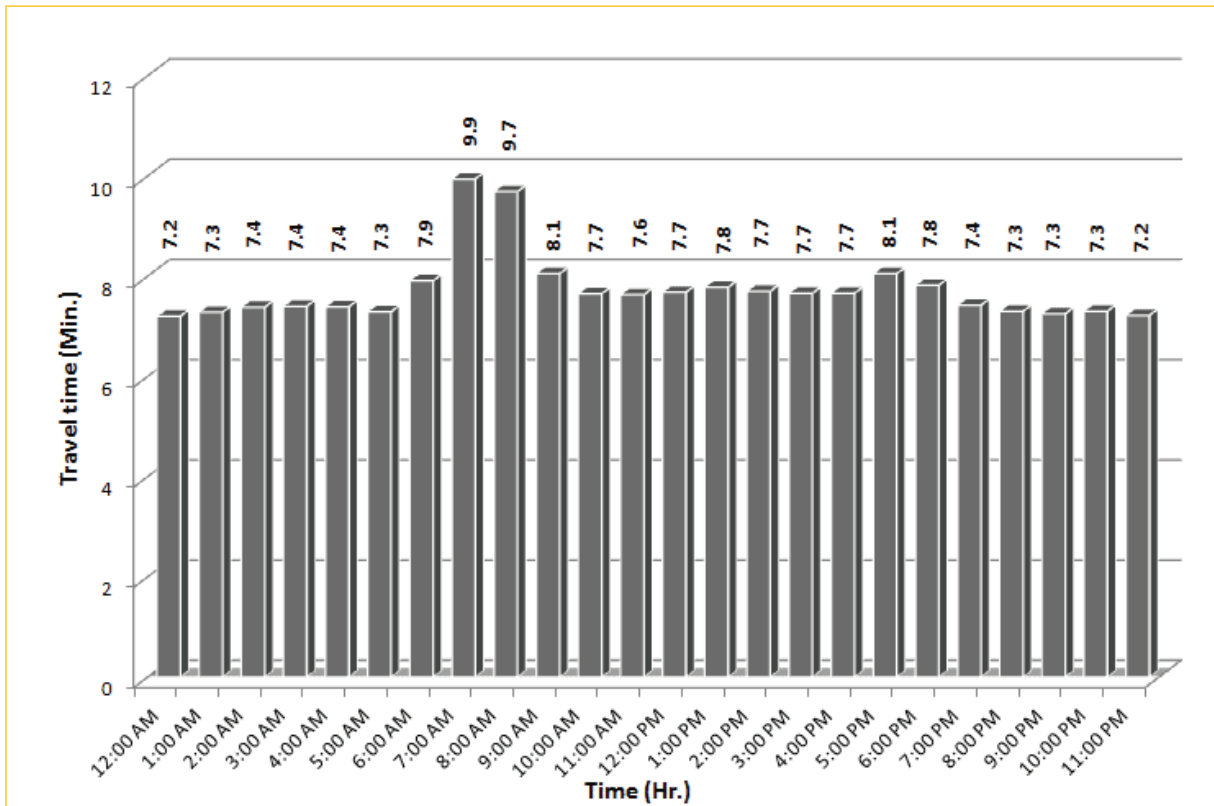

TRAVEL TIME RELIABILITY REPORT

Weekdays Travel Times by Time of Day*

SR 826 Northbound: 8.4 Miles
From: South of NW 25 Street
To: North of NW 154 Street

SR 826 Southbound: 8.4 Miles
From: North of NW 154 Street
To: South of NW 25 Street

* Twelve-month average from June 1st, 2014 to May 31st, 2015.

TRAVEL TIME RELIABILITY REPORT

Weekdays Travel Times by Time of Day*

SR 826 Eastbound: 7.1 Miles
From: West of NW 67 Avenue
To: East of NW 12 Avenue