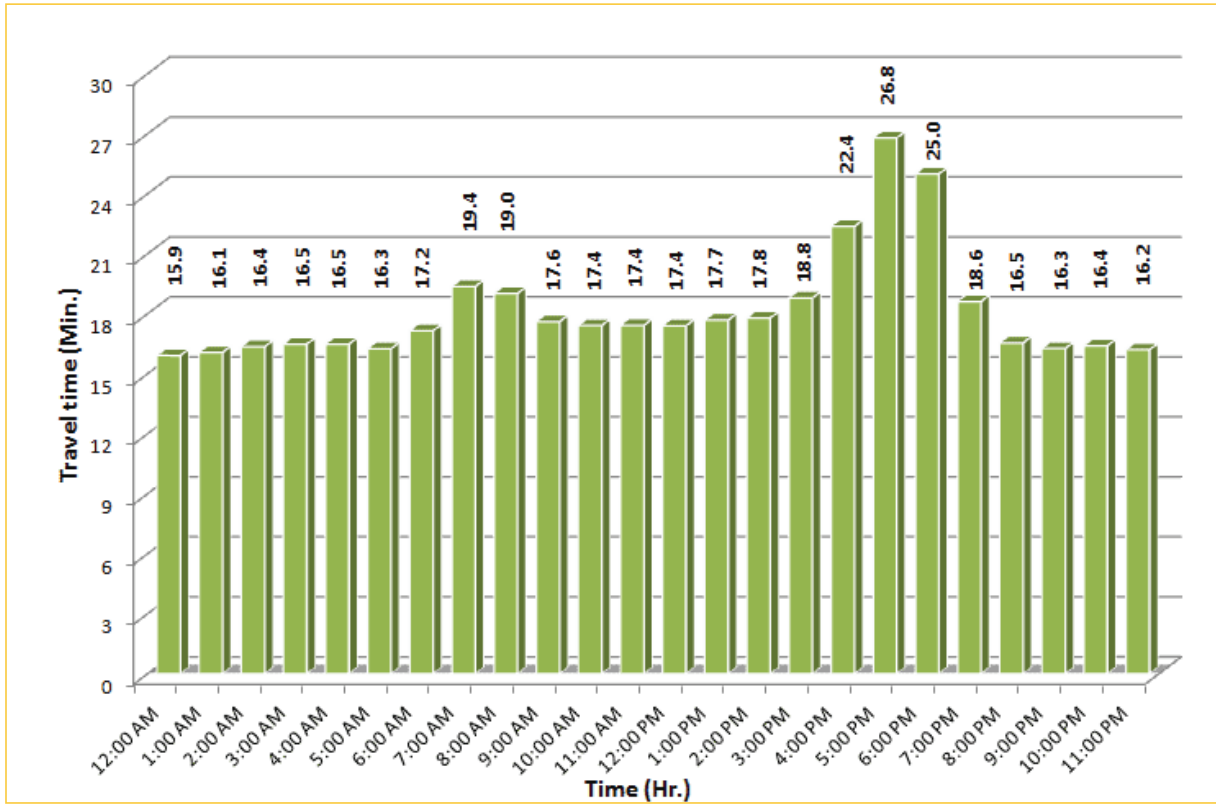

* Twelve-month average from June 1st, 2014 to May 31st, 2015.

TRAVEL TIME RELIABILITY REPORT

Weekdays Travel Times by Time of Day*

SR 826 Eastbound: 7.1 Miles
From: West of NW 67 Avenue
To: East of NW 12 Avenue

SR 826 Westbound: 7.1 Miles
From: East of NW 12 Avenue
To: West of NW 67 Avenue

* Twelve-month average from June 1st, 2014 to May 31st, 2015.

TRAVEL TIME RELIABILITY REPORT

Weekdays Travel Times by Time of Day*

SR 826 Northbound/Eastbound : 15.6 Miles
From: South of NW 25 Street
To: East of NW 12 Avenue

SR 826 Southbound/Westbound: 15.6 Miles
From: East of NW 12 Avenue
To: South of NW 25 Street

* Twelve-month average from June 1st, 2014 to May 31st, 2015.