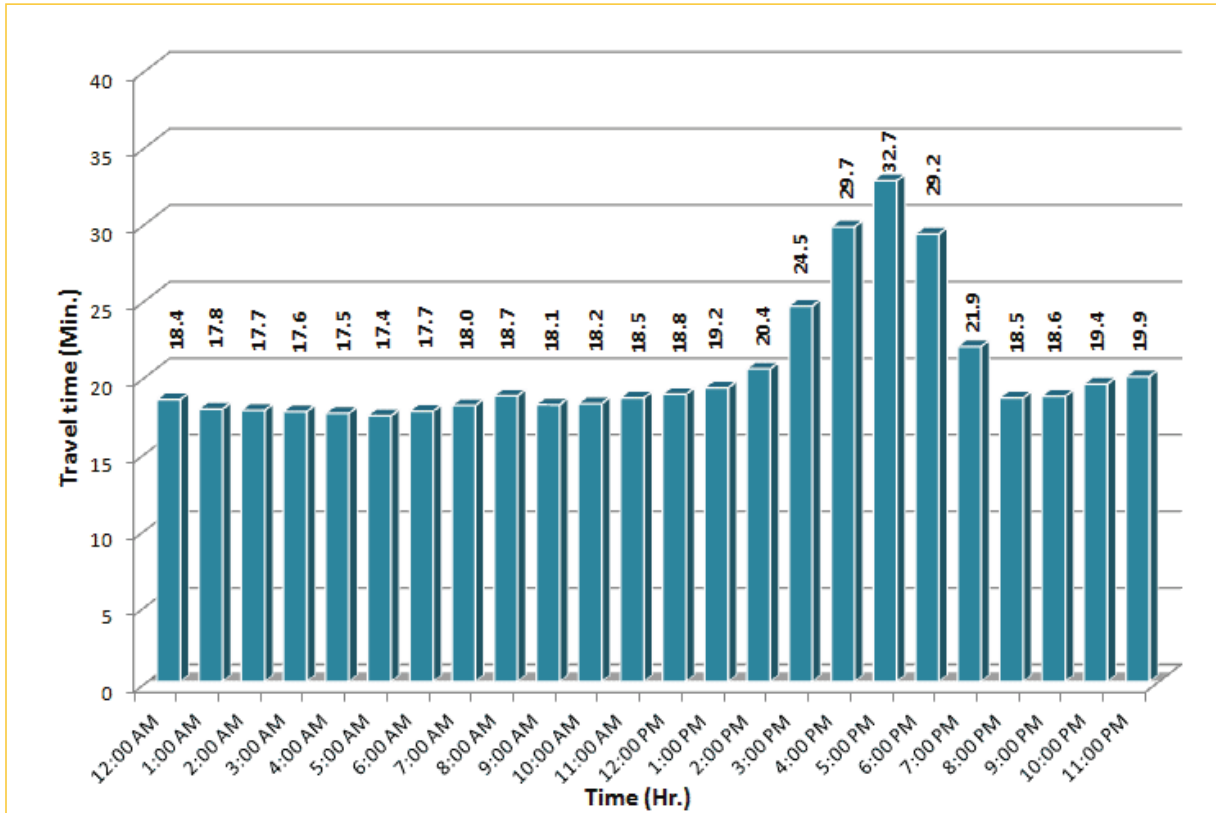

TRAVEL TIME RELIABILITY REPORT

Weekdays Travel Times by Time of Day*

I-95 Northbound: 17.3 Miles
From: US-1
To: Miami-Dade / Broward County Line

I-95 Southbound: 17.3 Miles
From: Miami-Dade / Broward County Line
To: US-1

* Twelve-month average from June 1st, 2014 to May 31st, 2015. Excludes express lanes.

TRAVEL TIME RELIABILITY REPORT

Weekdays Travel Times by Time of Day*

I-195 Eastbound: 4.9 Miles
From: West of North Miami Avenue
To: West of Alton Road

* Twelve-month average from June 1st, 2014 to May 31st, 2015.

TRAVEL TIME RELIABILITY REPORT

Weekdays Travel Times by Time of Day*

SR 826 Eastbound: 7.1 Miles
From: West of NW 67 Avenue
To: East of NW 12 Avenue

SR 826 Northbound/Eastbound : 15.6 Miles
From: South of NW 25 Street
To: East of NW 12 Avenue

SR 826 Southbound/Westbound: 15.6 Miles
From: East of NW 12 Avenue
To: South of NW 25 Street

* Twelve-month average from June 1st, 2014 to May 31st, 2015.