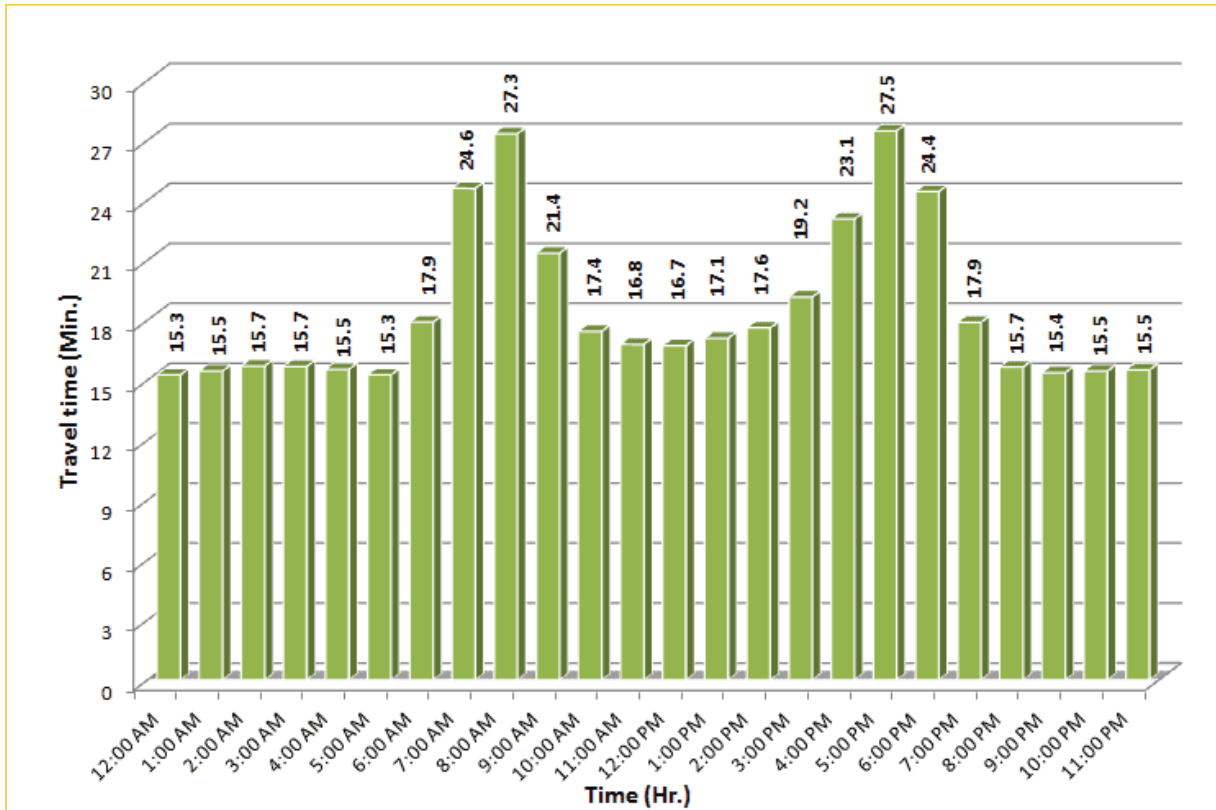

* Twelve-month average from August 1st, 2014 to July 30th, 2015.

TRAVEL TIME RELIABILITY REPORT

Weekdays Travel Times by Time of Day*

SR 826 Eastbound: 7.1 Miles
From: West of NW 67 Avenue
To: East of NW 12 Avenue

SR 826 Westbound: 7.1 Miles
From: East of NW 12 Avenue
To: West of NW 67 Avenue

* Twelve-month average from August 1st, 2014 to July 30th, 2015.

TRAVEL TIME RELIABILITY REPORT

Weekdays Travel Times by Time of Day*

SR 826 Northbound/Eastbound : 15.6 Miles
From: South of NW 25 Street
To: East of NW 12 Avenue

SR 826 Southbound/Westbound: 15.6 Miles
From: East of NW 12 Avenue
To: South of NW 25 Street

* Twelve-month average from August 1st, 2014 to July 30th, 2015.