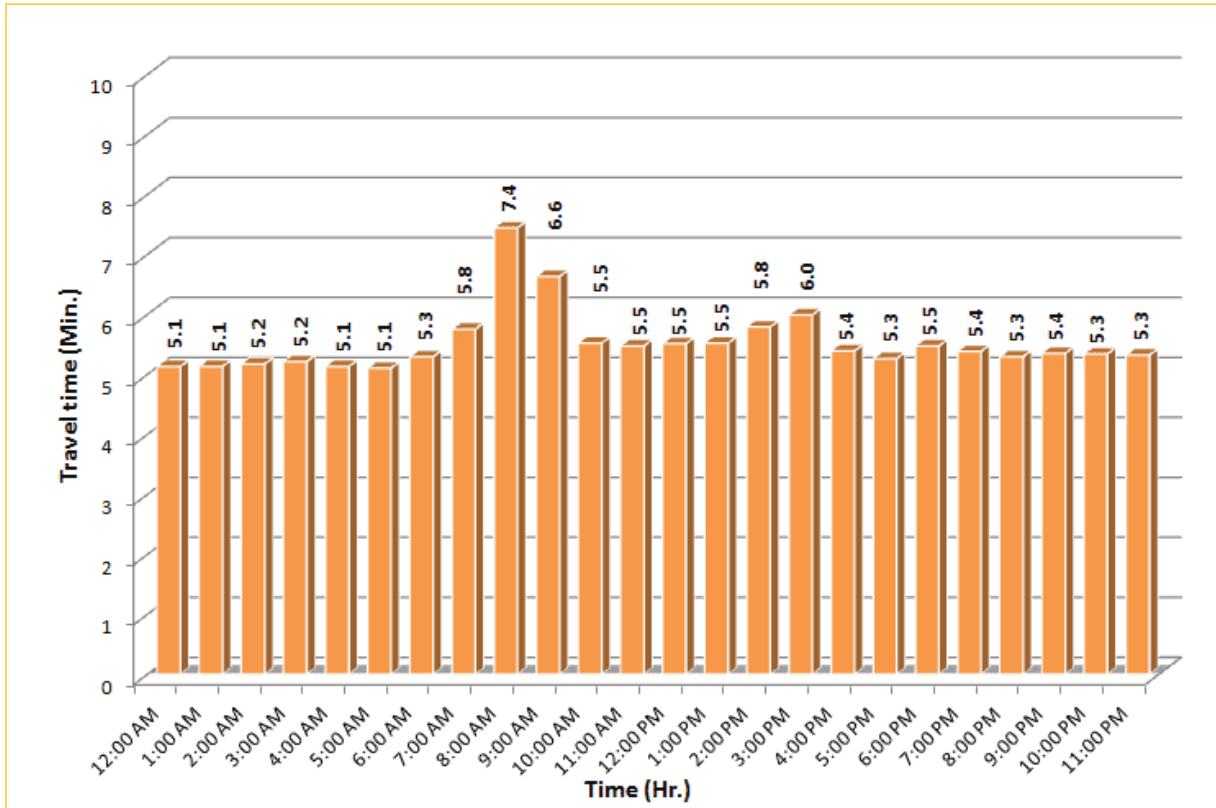

TRAVEL TIME RELIABILITY REPORT

Weekdays Travel Times by Time of Day*

I-95 Northbound: 17.3 Miles
From: US-1
To: Miami-Dade / Broward County Line

I-95 Southbound: 17.3 Miles
From: Miami-Dade / Broward County Line
To: US-1

* Twelve-month average from August 1st, 2014 to July 30th, 2015. Excludes express lanes.

TRAVEL TIME RELIABILITY REPORT

Weekdays Travel Times by Time of Day*

I-195 Eastbound: 4.9 Miles
From: West of North Miami Avenue
To: West of Alton Road

* Twelve-month average from August 1st, 2014 to July 30th, 2015.

TRAVEL TIME RELIABILITY REPORT

Weekdays Travel Times by Time of Day*

SR 826 Eastbound: 7.1 Miles
From: West of NW 67 Avenue
To: East of NW 12 Avenue