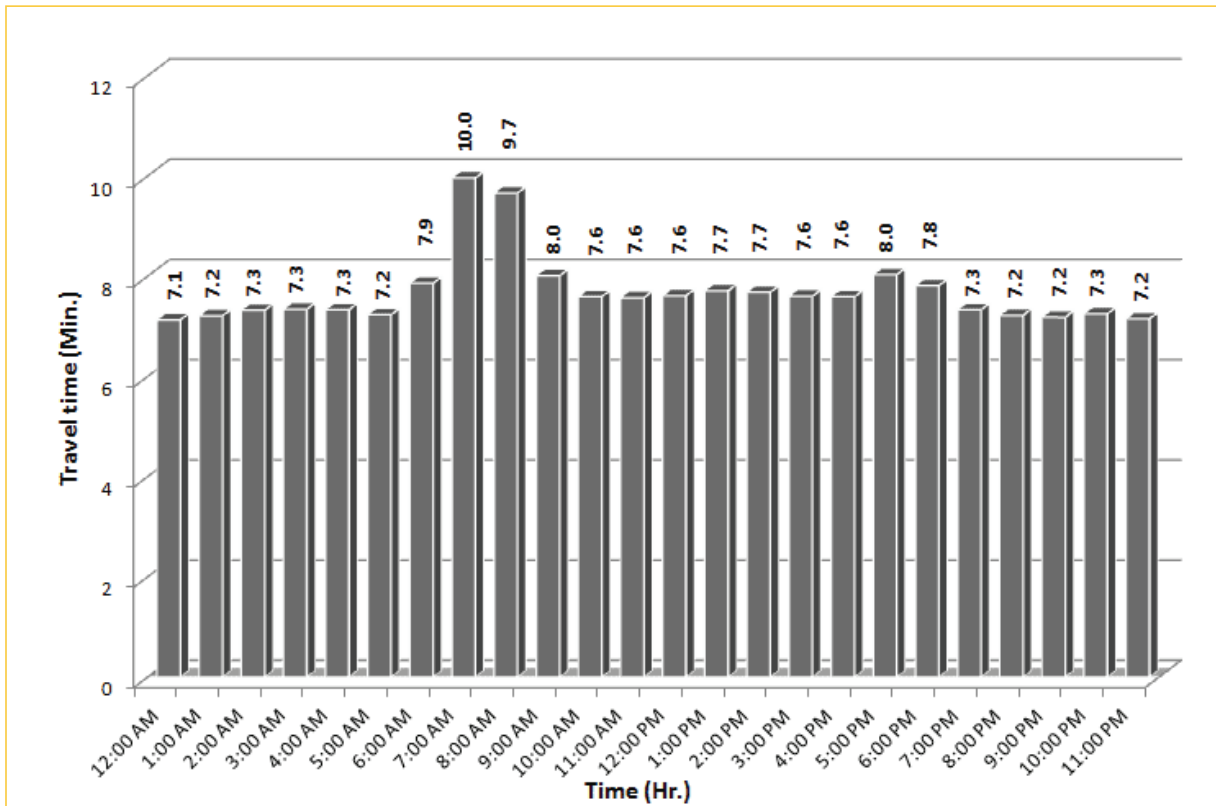

TRAVEL TIME RELIABILITY REPORT

Weekdays Travel Times by Time of Day*

SR 826 Northbound: 8.4 Miles
From: South of NW 25 Street
To: North of NW 154 Street

SR 826 Southbound: 8.4 Miles
From: North of NW 154 Street
To: South of NW 25 Street

* Twelve-month average from August 1st, 2014 to July 30th, 2015.

TRAVEL TIME RELIABILITY REPORT

Weekdays Travel Times by Time of Day*

SR 826 Eastbound: 7.1 Miles
From: West of NW 67 Avenue
To: East of NW 12 Avenue