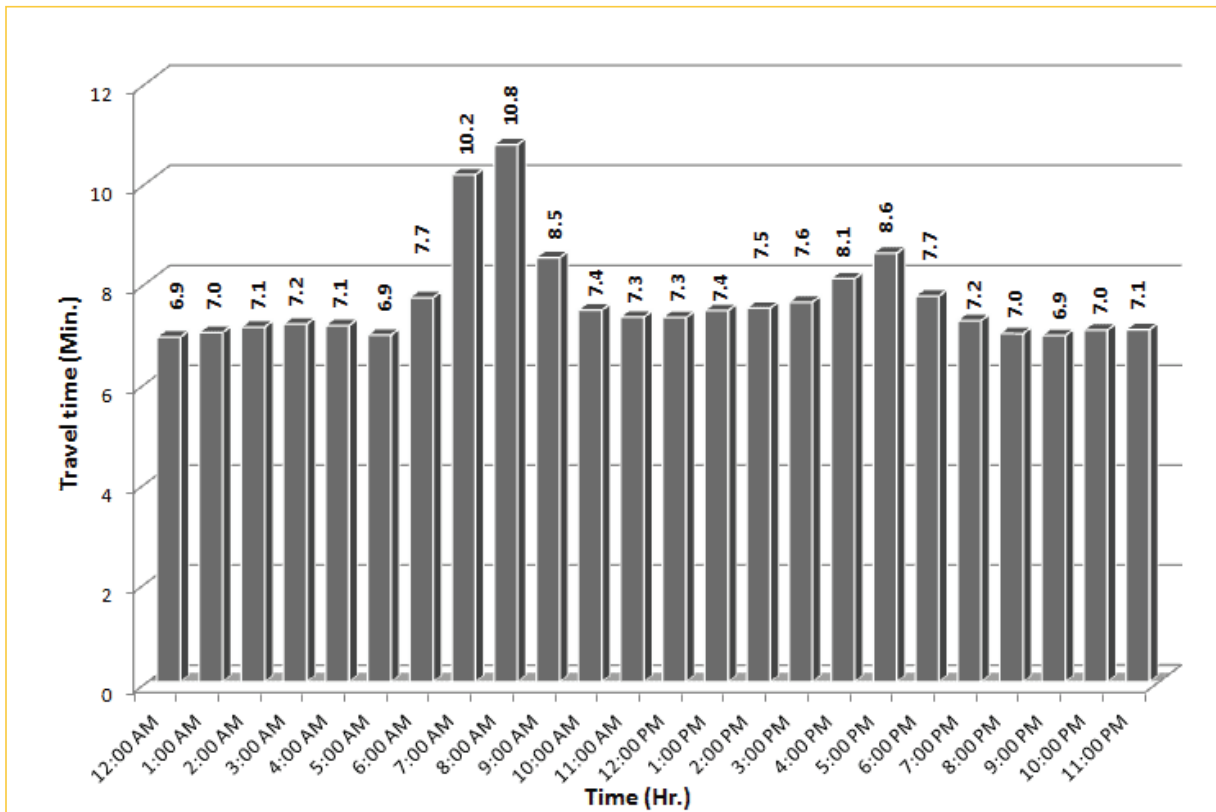

* Twelve-month average from August 1st, 2014 to July 30th, 2015.

TRAVEL TIME RELIABILITY REPORT

Weekdays Travel Times by Time of Day*

SR 826 Eastbound: 7.1 Miles
From: West of NW 67 Avenue
To: East of NW 12 Avenue

SR 826 Westbound: 7.1 Miles
From: East of NW 12 Avenue
To: West of NW 67 Avenue

* Twelve-month average from August 1st, 2014 to July 30th, 2015.

TRAVEL TIME RELIABILITY REPORT

Weekdays Travel Times by Time of Day*