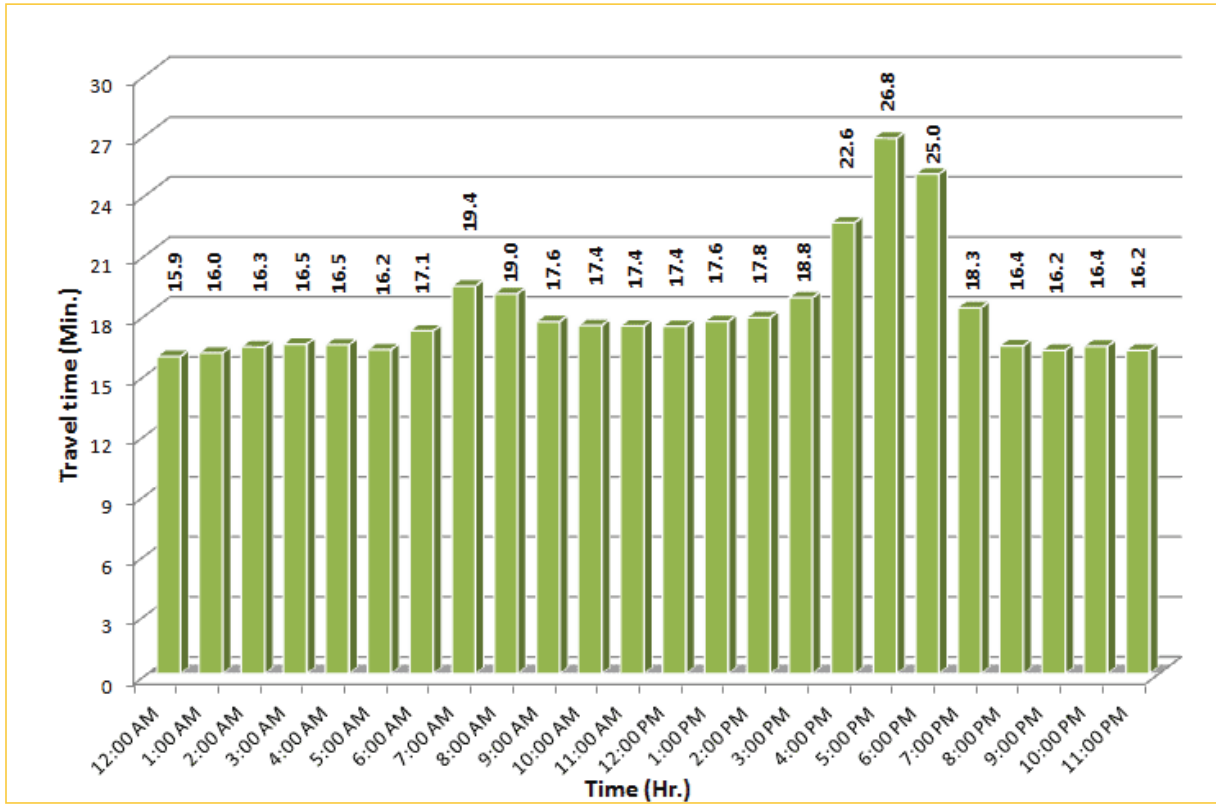

* Twelve-month average from August 1st, 2014 to July 30th, 2015.

TRAVEL TIME RELIABILITY REPORT

Weekdays Travel Times by Time of Day*

SR 826 Eastbound: 7.1 Miles
From: West of NW 67 Avenue
To: East of NW 12 Avenue

SR 826 Westbound: 7.1 Miles
From: East of NW 12 Avenue
To: West of NW 67 Avenue

* Twelve-month average from August 1st, 2014 to July 30th, 2015.

TRAVEL TIME RELIABILITY REPORT

Weekdays Travel Times by Time of Day*

SR 826 Northbound/Eastbound : 15.6 Miles
From: South of NW 25 Street
To: East of NW 12 Avenue

SR 826 Southbound/Westbound: 15.6 Miles
From: East of NW 12 Avenue
To: South of NW 25 Street

* Twelve-month average from August 1st, 2014 to July 30th, 2015.