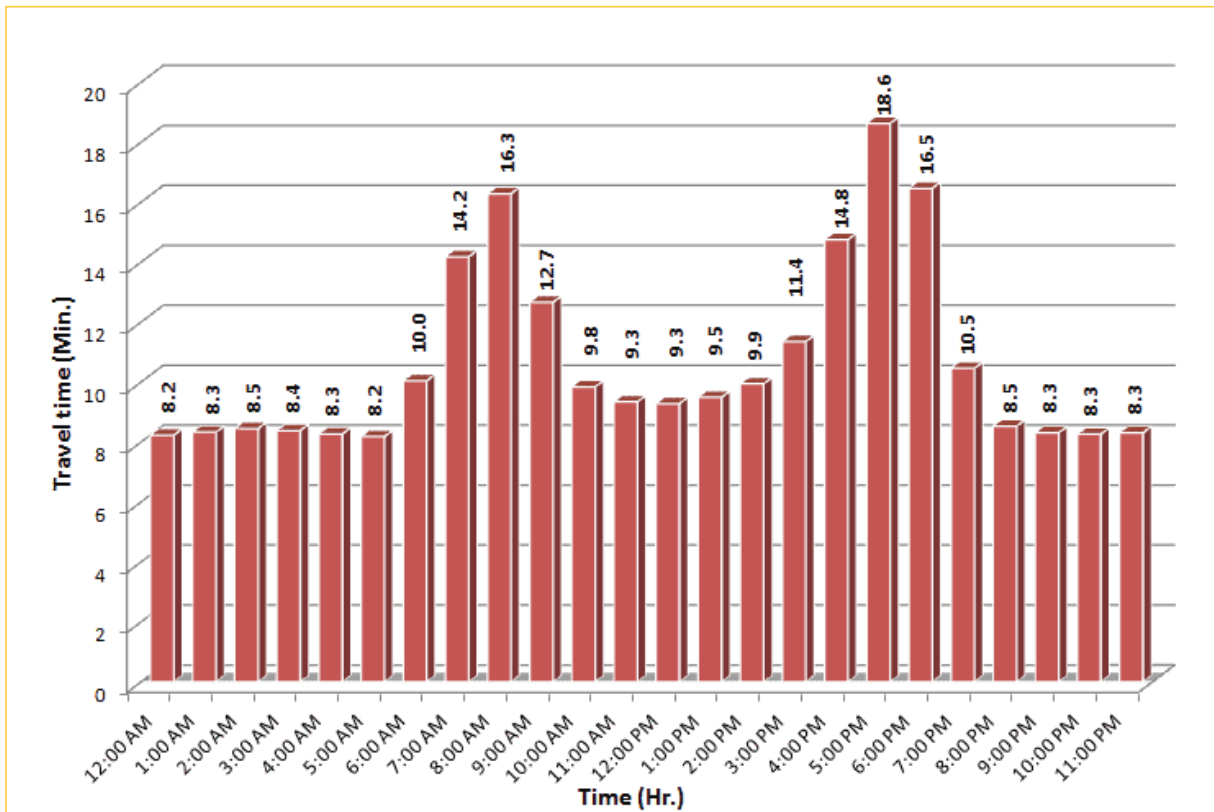

TRAVEL TIME RELIABILITY REPORT

Weekdays Travel Times by Time of Day*

SR 826 Northbound: 8.4 Miles
From: South of NW 25 Street
To: North of NW 154 Street

SR 826 Southbound: 8.4 Miles
From: North of NW 154 Street
To: South of NW 25 Street

* Twelve-month average from August 1st, 2014 to July 30th, 2015.

TRAVEL TIME RELIABILITY REPORT

Weekdays Travel Times by Time of Day*

SR 826 Eastbound: 7.1 Miles
From: West of NW 67 Avenue
To: East of NW 12 Avenue