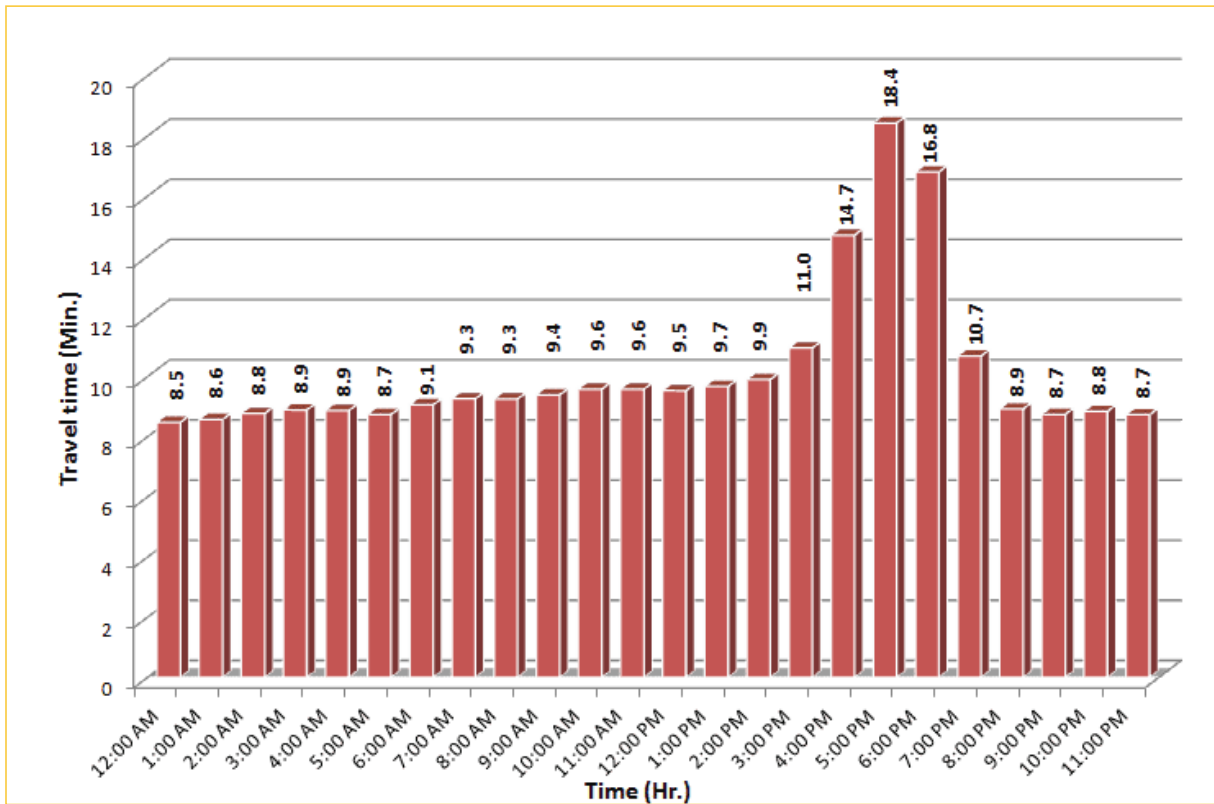

TRAVEL TIME RELIABILITY REPORT

Weekdays Travel Times by Time of Day*

SR 826 Northbound: 8.4 Miles
From: South of NW 25 Street
To: North of NW 154 Street

SR 826 Southbound: 8.4 Miles
From: North of NW 154 Street
To: South of NW 25 Street

* Twelve-month average from August 1st, 2014 to July 30th, 2015.

TRAVEL TIME RELIABILITY REPORT

Weekdays Travel Times by Time of Day*

SR 826 Eastbound: 7.1 Miles
From: West of NW 67 Avenue
To: East of NW 12 Avenue