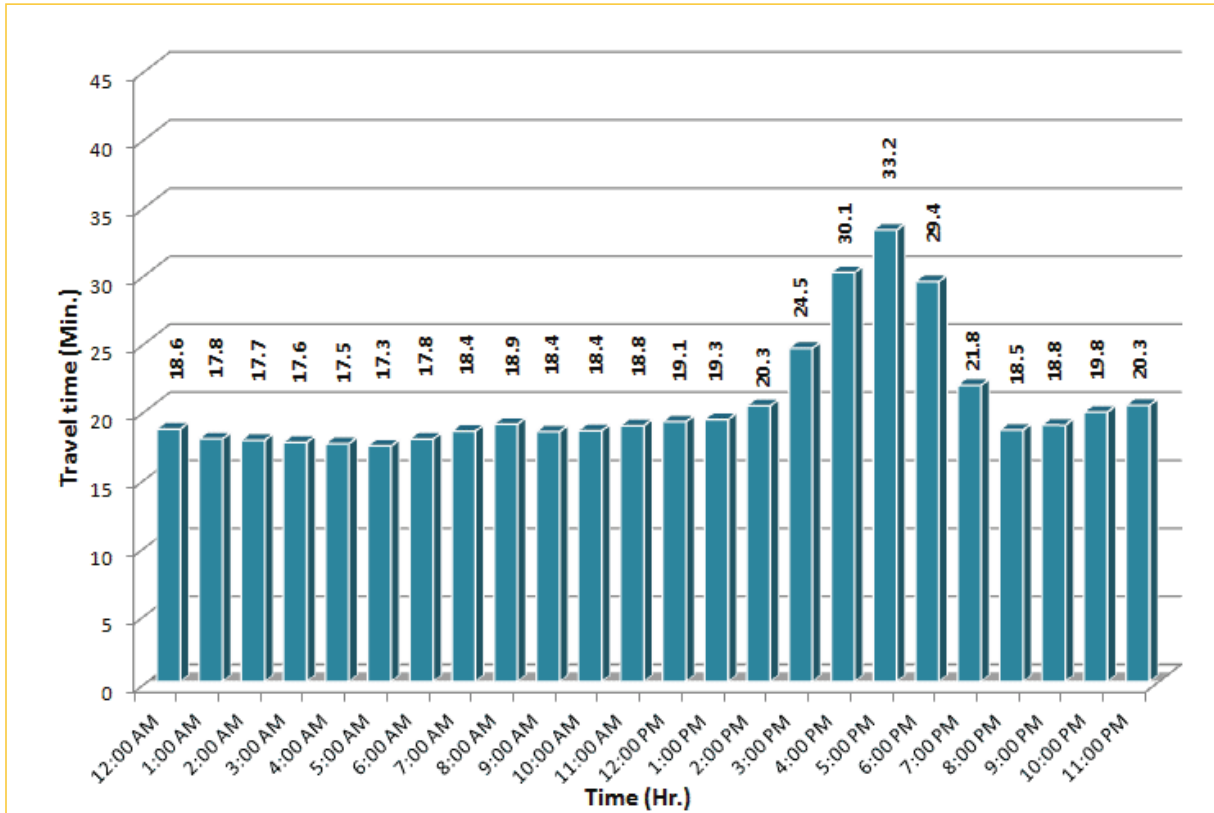

TRAVEL TIME RELIABILITY REPORT

Weekdays Travel Times by Time of Day*

I-95 Northbound: 17.3 Miles
From: US-1
To: Miami-Dade / Broward County Line

I-95 Southbound: 17.3 Miles
From: Miami-Dade / Broward County Line
To: US-1

* Twelve-month average from August 1st, 2014 to July 30th, 2015. Excludes express lanes.

TRAVEL TIME RELIABILITY REPORT

Weekdays Travel Times by Time of Day*

I-195 Eastbound: 4.9 Miles
From: West of North Miami Avenue
To: West of Alton Road

* Twelve-month average from August 1st, 2014 to July 30th, 2015.

TRAVEL TIME RELIABILITY REPORT

Weekdays Travel Times by Time of Day*

SR 826 Eastbound: 7.1 Miles
From: West of NW 67 Avenue
To: East of NW 12 Avenue

SR 826 Northbound/Eastbound : 15.6 Miles
From: South of NW 25 Street
To: East of NW 12 Avenue

SR 826 Southbound/Westbound: 15.6 Miles
From: East of NW 12 Avenue
To: South of NW 25 Street

* Twelve-month average from August 1st, 2014 to July 30th, 2015.