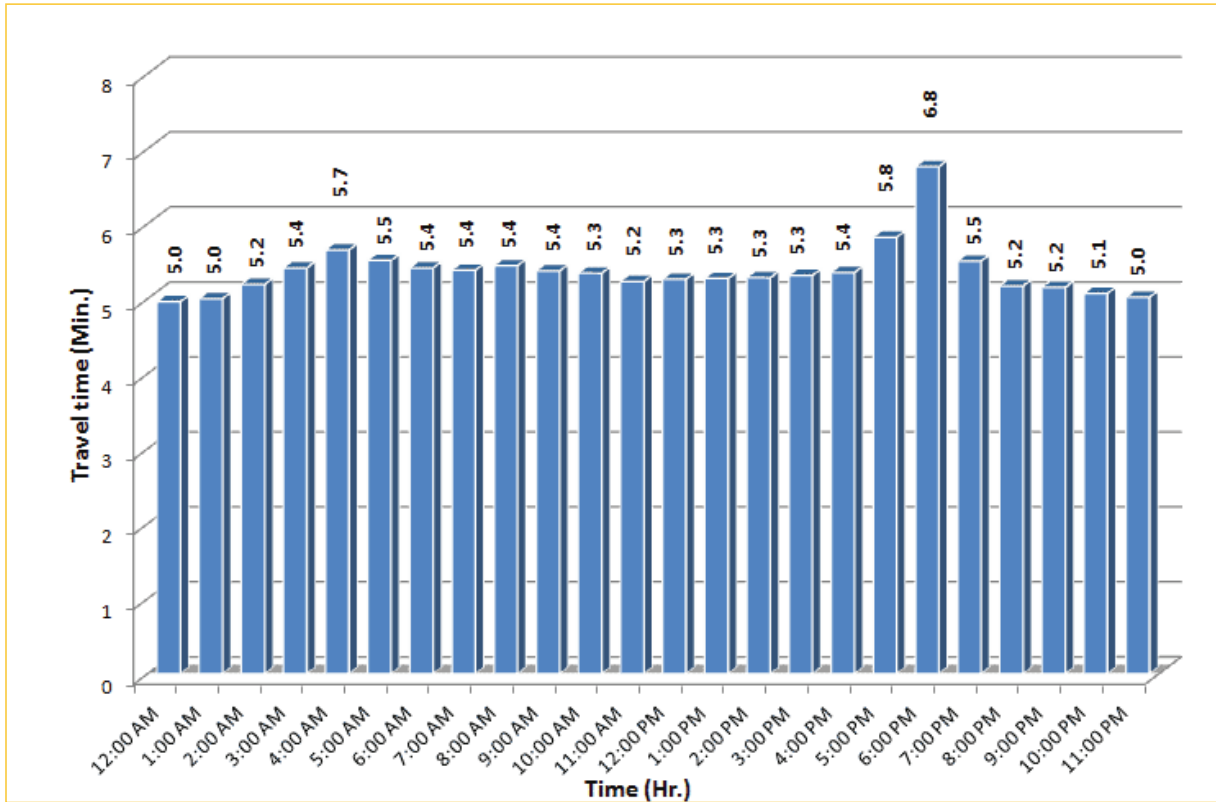

TRAVEL TIME RELIABILITY REPORT

Weekdays Travel Times by Time of Day*

I-75 Northbound: 5.4 Miles
From: West of SR 826
To: North of Florida's Turnpike