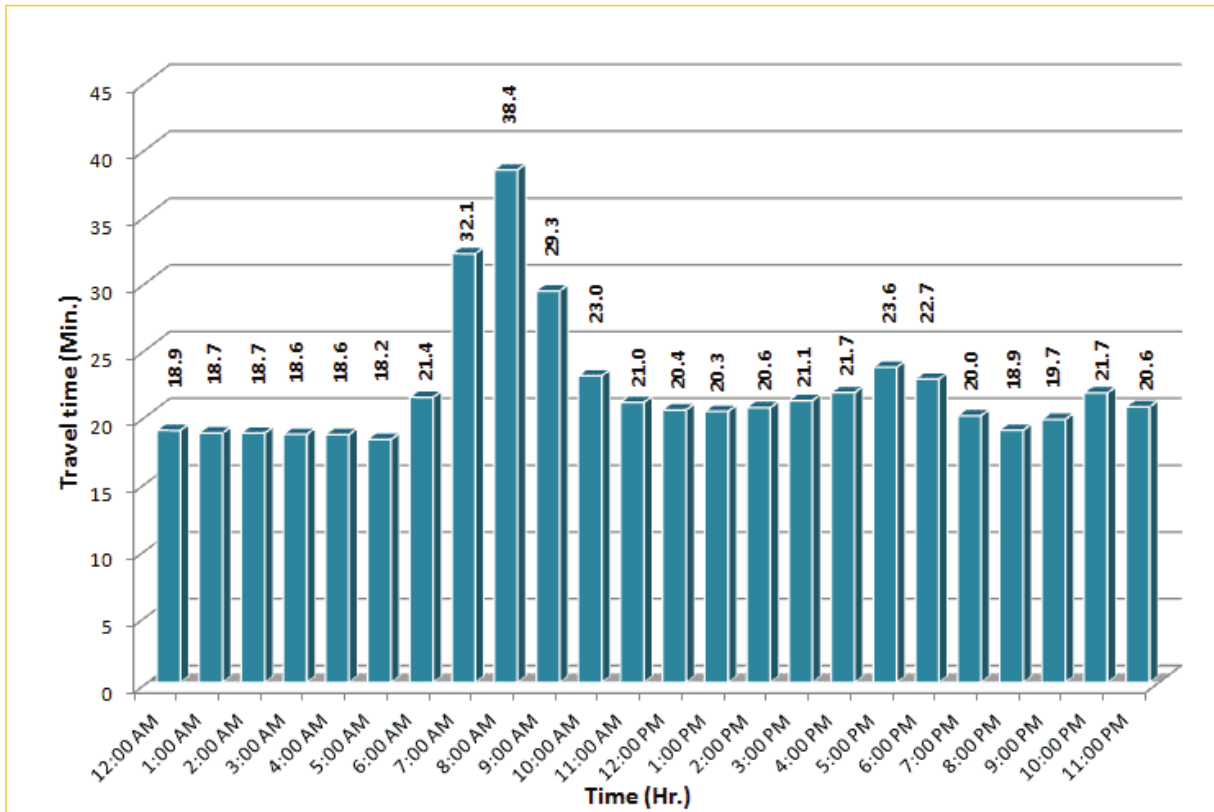

TRAVEL TIME RELIABILITY REPORT

Weekdays Travel Times by Time of Day*

I-95 Northbound: 17.3 Miles
From: US-1
To: Miami-Dade / Broward County Line

I-95 Southbound: 17.3 Miles
From: Miami-Dade / Broward County Line
To: US-1

* Twelve-month average from August 1st, 2014 to July 30th, 2015. Excludes express lanes.

TRAVEL TIME RELIABILITY REPORT

Weekdays Travel Times by Time of Day*

I-195 Eastbound: 4.9 Miles
From: West of North Miami Avenue
To: West of Alton Road

* Twelve-month average from August 1st, 2014 to July 30th, 2015.

TRAVEL TIME RELIABILITY REPORT

Weekdays Travel Times by Time of Day*

SR 826 Eastbound: 7.1 Miles
From: West of NW 67 Avenue
To: East of NW 12 Avenue

SR 826 Northbound/Eastbound : 15.6 Miles
From: South of NW 25 Street
To: East of NW 12 Avenue

SR 826 Southbound/Westbound: 15.6 Miles
From: East of NW 12 Avenue
To: South of NW 25 Street

* Twelve-month average from August 1st, 2014 to July 30th, 2015.