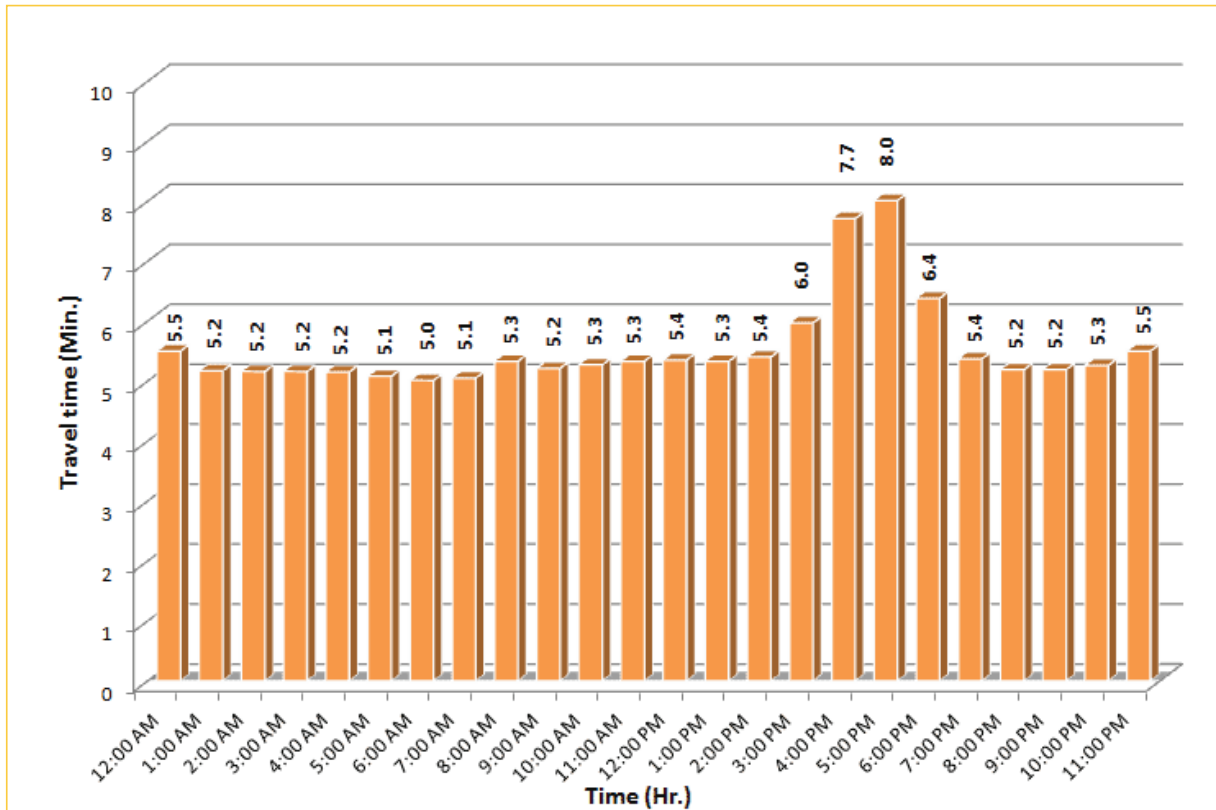

I-195 Westbound: 4.9 Miles
From: West of Alton Road
To: West of North Miami Avenue