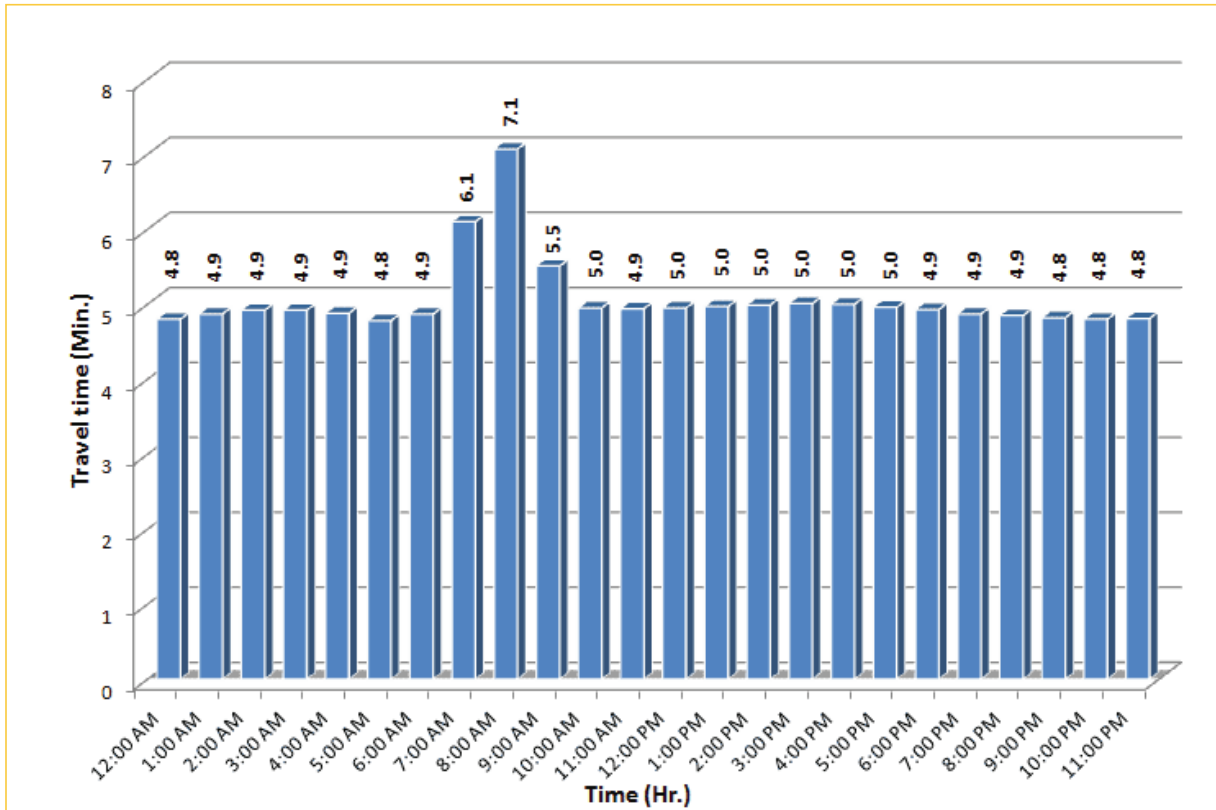

I-75 Southbound: 5.4 Miles
From: North of Florida's Turnpike
To: West of SR 826