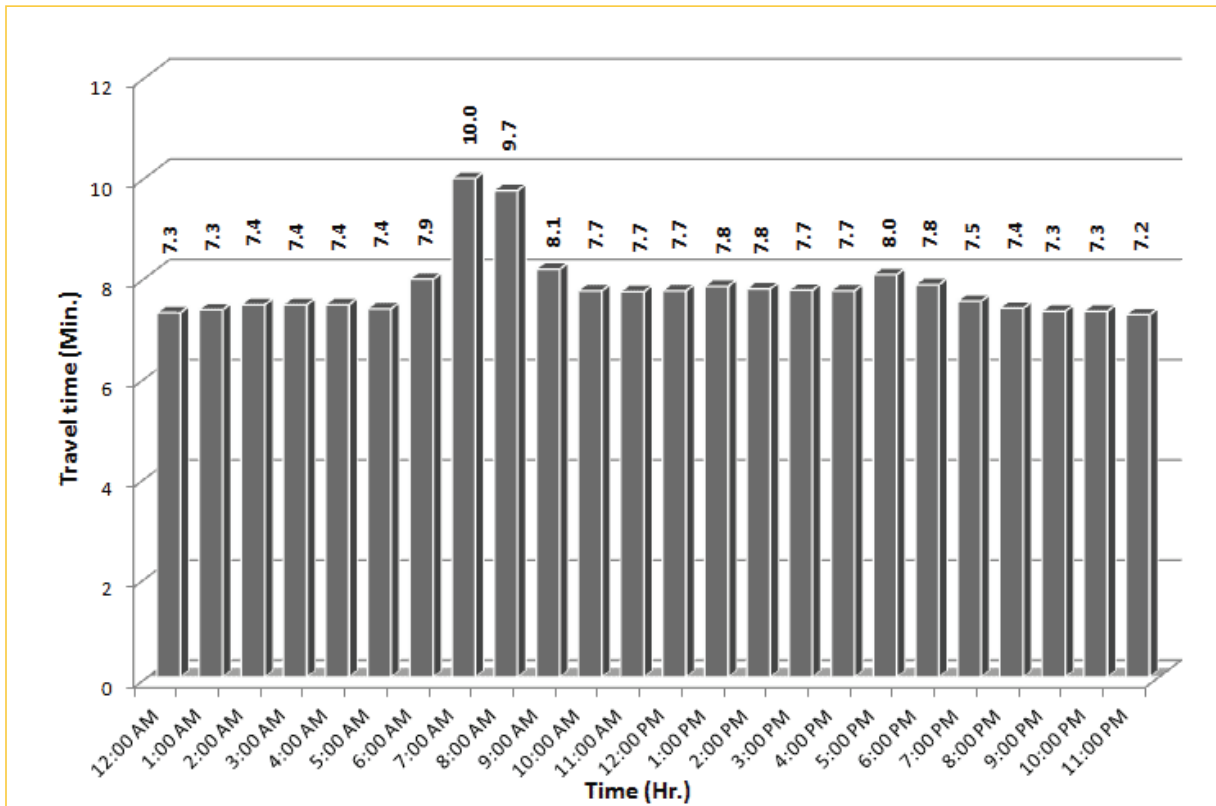

TRAVEL TIME RELIABILITY REPORT

Weekdays Travel Times by Time of Day*

SR 826 Northbound: 8.4 Miles
From: South of NW 25 Street
To: North of NW 154 Street

SR 826 Southbound: 8.4 Miles
From: North of NW 154 Street
To: South of NW 25 Street

* Twelve-month average from April 1st, 2014 to March 31st, 2015.

TRAVEL TIME RELIABILITY REPORT

Weekdays Travel Times by Time of Day*

SR 826 Eastbound: 7.1 Miles
From: West of NW 67 Avenue
To: East of NW 12 Avenue