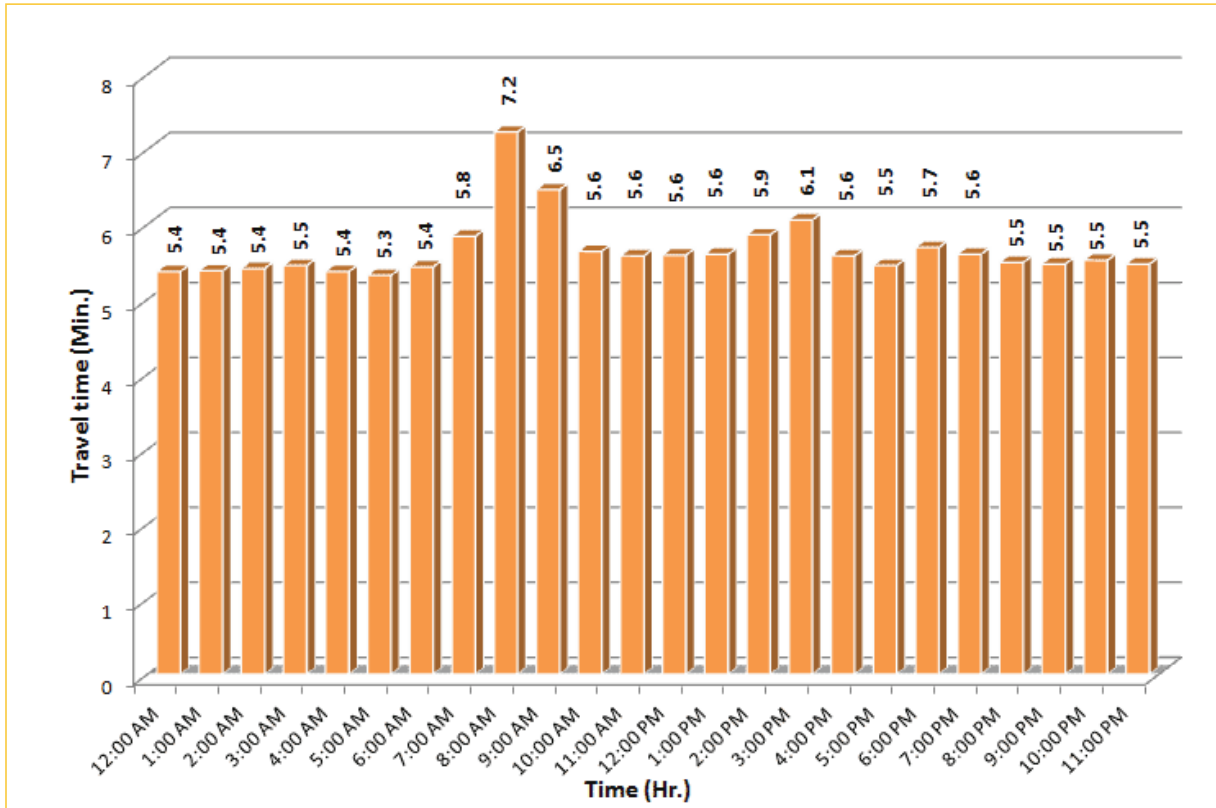

TRAVEL TIME RELIABILITY REPORT

Weekdays Travel Times by Time of Day*

I-95 Northbound: 17.3 Miles
From: US-1
To: Miami-Dade / Broward County Line

I-95 Southbound: 17.3 Miles
From: Miami-Dade / Broward County Line
To: US-1

* Twelve-month average from April 1st, 2014 to March 31st, 2015.

Excludes express lanes.

TRAVEL TIME RELIABILITY REPORT

Weekdays Travel Times by Time of Day*

I-195 Eastbound: 4.9 Miles
From: West of North Miami Avenue
To: West of Alton Road

* Twelve-month average from April 1st, 2014 to March 31st, 2015.

TRAVEL TIME RELIABILITY REPORT

Weekdays Travel Times by Time of Day*

SR 826 Eastbound: 7.1 Miles
From: West of NW 67 Avenue
To: East of NW 12 Avenue

SR 826 Northbound/Eastbound : 15.6 Miles
From: South of NW 25 Street
To: East of NW 12 Avenue

SR 826 Southbound/Westbound: 15.6 Miles
From: East of NW 12 Avenue
To: South of NW 25 Street

* Twelve-month average from April 1st, 2014 to March 31st, 2015.