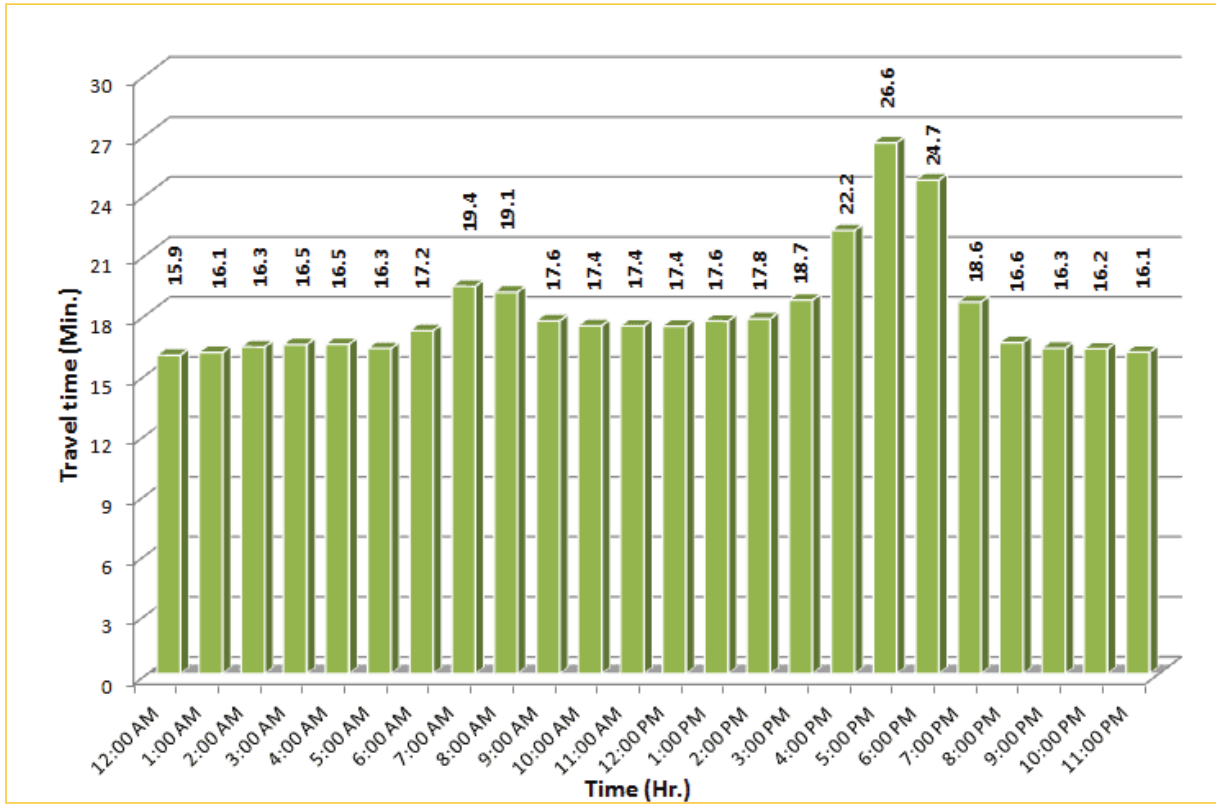

* Twelve-month average from April 1st, 2014 to March 31st, 2015.

TRAVEL TIME RELIABILITY REPORT

Weekdays Travel Times by Time of Day*

SR 826 Eastbound: 7.1 Miles
From: West of NW 67 Avenue
To: East of NW 12 Avenue

SR 826 Westbound: 7.1 Miles
From: East of NW 12 Avenue
To: West of NW 67 Avenue

* Twelve-month average from April 1st, 2014 to March 31st, 2015.

TRAVEL TIME RELIABILITY REPORT

Weekdays Travel Times by Time of Day*

SR 826 Northbound/Eastbound : 15.6 Miles
From: South of NW 25 Street
To: East of NW 12 Avenue

SR 826 Southbound/Westbound: 15.6 Miles
From: East of NW 12 Avenue
To: South of NW 25 Street

* Twelve-month average from April 1st, 2014 to March 31st, 2015.