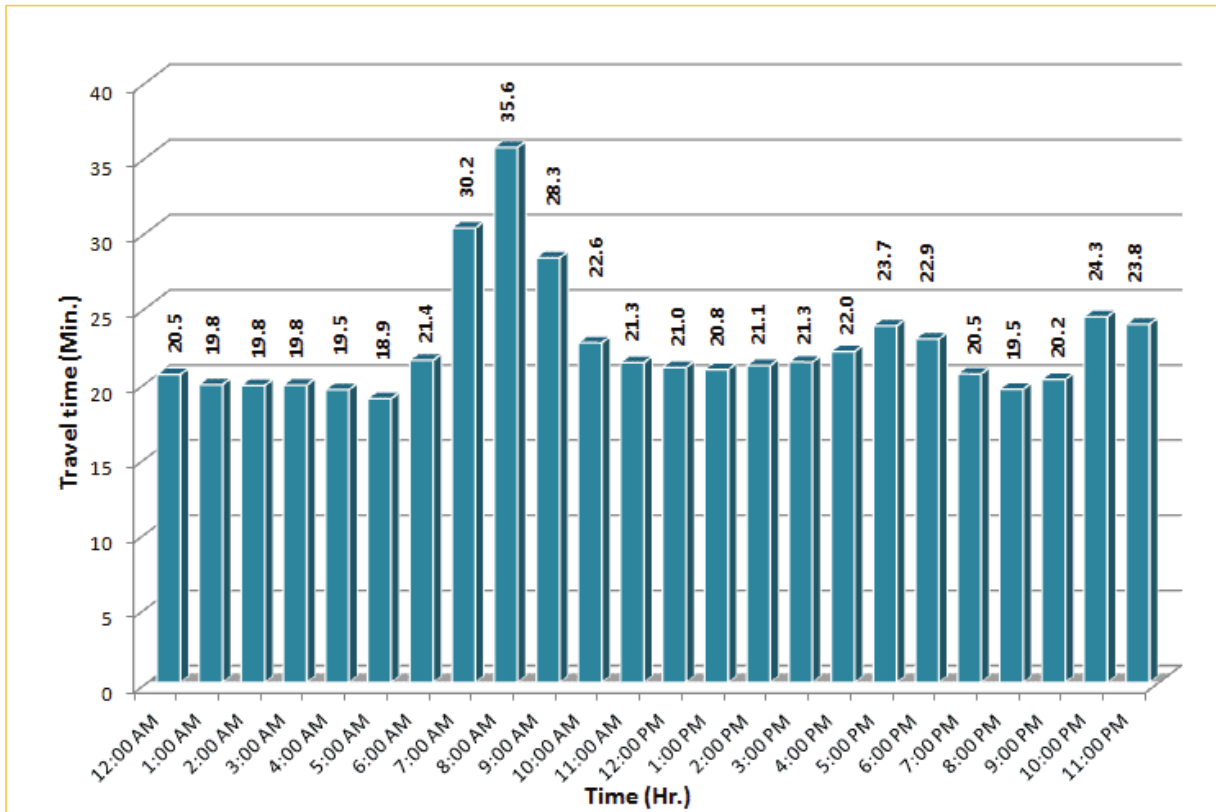

TRAVEL TIME RELIABILITY REPORT

Weekdays Travel Times by Time of Day*

I-95 Northbound: 17.3 Miles
From: US-1
To: Miami-Dade / Broward County Line

I-95 Southbound: 17.3 Miles
From: Miami-Dade / Broward County Line
To: US-1

* Twelve-month average from April 1st, 2014 to March 31st, 2015.

Excludes express lanes.

TRAVEL TIME RELIABILITY REPORT

Weekdays Travel Times by Time of Day*

I-195 Eastbound: 4.9 Miles
From: West of North Miami Avenue
To: West of Alton Road

* Twelve-month average from April 1st, 2014 to March 31st, 2015.

TRAVEL TIME RELIABILITY REPORT

Weekdays Travel Times by Time of Day*

SR 826 Eastbound: 7.1 Miles
From: West of NW 67 Avenue
To: East of NW 12 Avenue

SR 826 Northbound/Eastbound : 15.6 Miles
From: South of NW 25 Street
To: East of NW 12 Avenue

SR 826 Southbound/Westbound: 15.6 Miles
From: East of NW 12 Avenue
To: South of NW 25 Street

* Twelve-month average from April 1st, 2014 to March 31st, 2015.