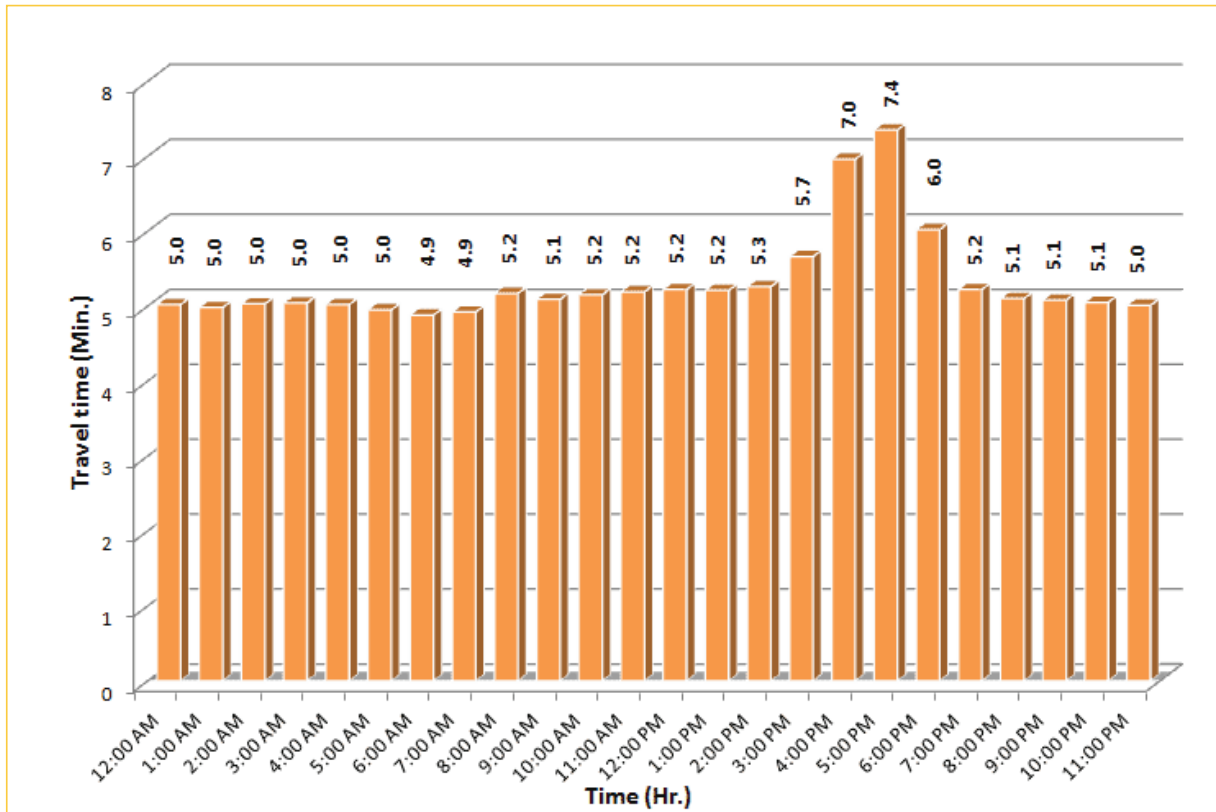

I-195 Westbound: 4.9 Miles
From: West of Alton Road
To: West of North Miami Avenue