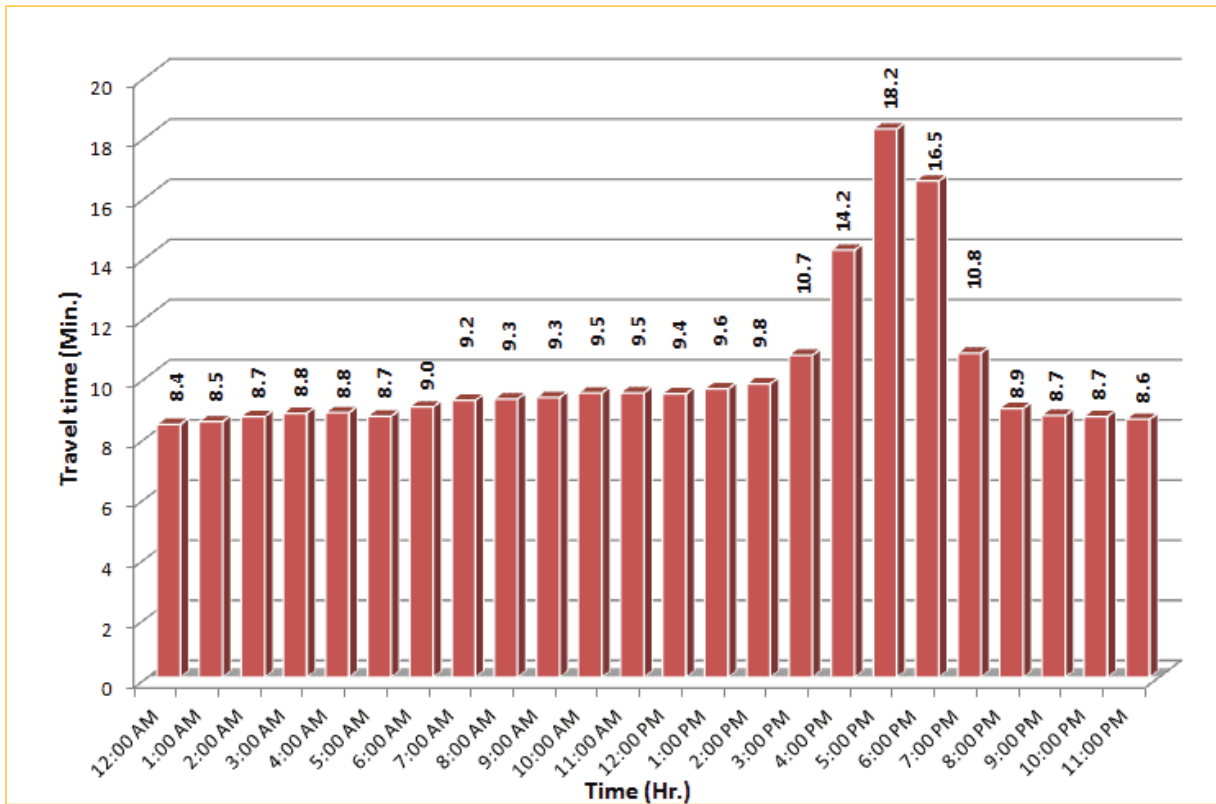

TRAVEL TIME RELIABILITY REPORT

Weekdays Travel Times by Time of Day*

SR 826 Northbound: 8.4 Miles
From: South of NW 25 Street
To: North of NW 154 Street

SR 826 Southbound: 8.4 Miles
From: North of NW 154 Street
To: South of NW 25 Street

* Twelve-month average from April 1st, 2014 to March 31st, 2015.

TRAVEL TIME RELIABILITY REPORT

Weekdays Travel Times by Time of Day*

SR 826 Eastbound: 7.1 Miles
From: West of NW 67 Avenue
To: East of NW 12 Avenue