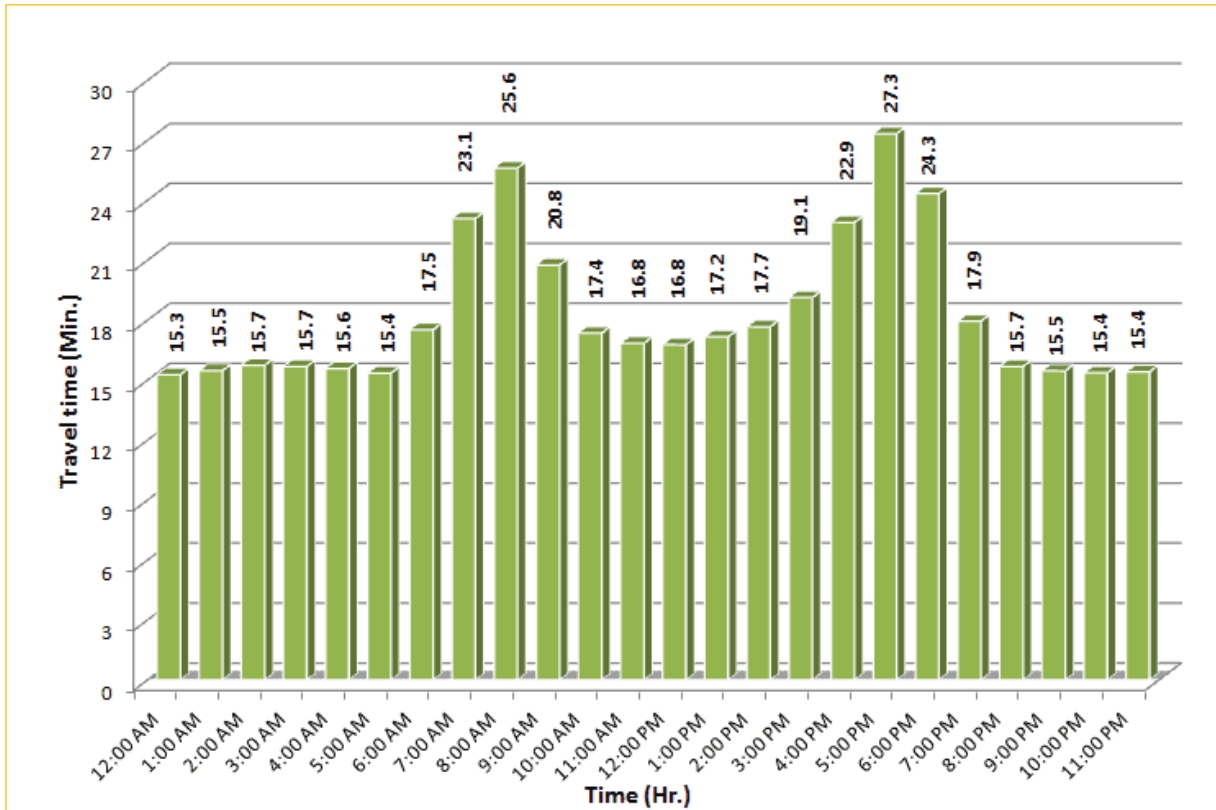

* Twelve-month average from April 1st, 2014 to March 31st, 2015.

TRAVEL TIME RELIABILITY REPORT

Weekdays Travel Times by Time of Day*

SR 826 Eastbound: 7.1 Miles
From: West of NW 67 Avenue
To: East of NW 12 Avenue

SR 826 Westbound: 7.1 Miles
From: East of NW 12 Avenue
To: West of NW 67 Avenue

* Twelve-month average from April 1st, 2014 to March 31st, 2015.

TRAVEL TIME RELIABILITY REPORT

Weekdays Travel Times by Time of Day*

SR 826 Northbound/Eastbound : 15.6 Miles
From: South of NW 25 Street
To: East of NW 12 Avenue

SR 826 Southbound/Westbound: 15.6 Miles
From: East of NW 12 Avenue
To: South of NW 25 Street

* Twelve-month average from April 1st, 2014 to March 31st, 2015.