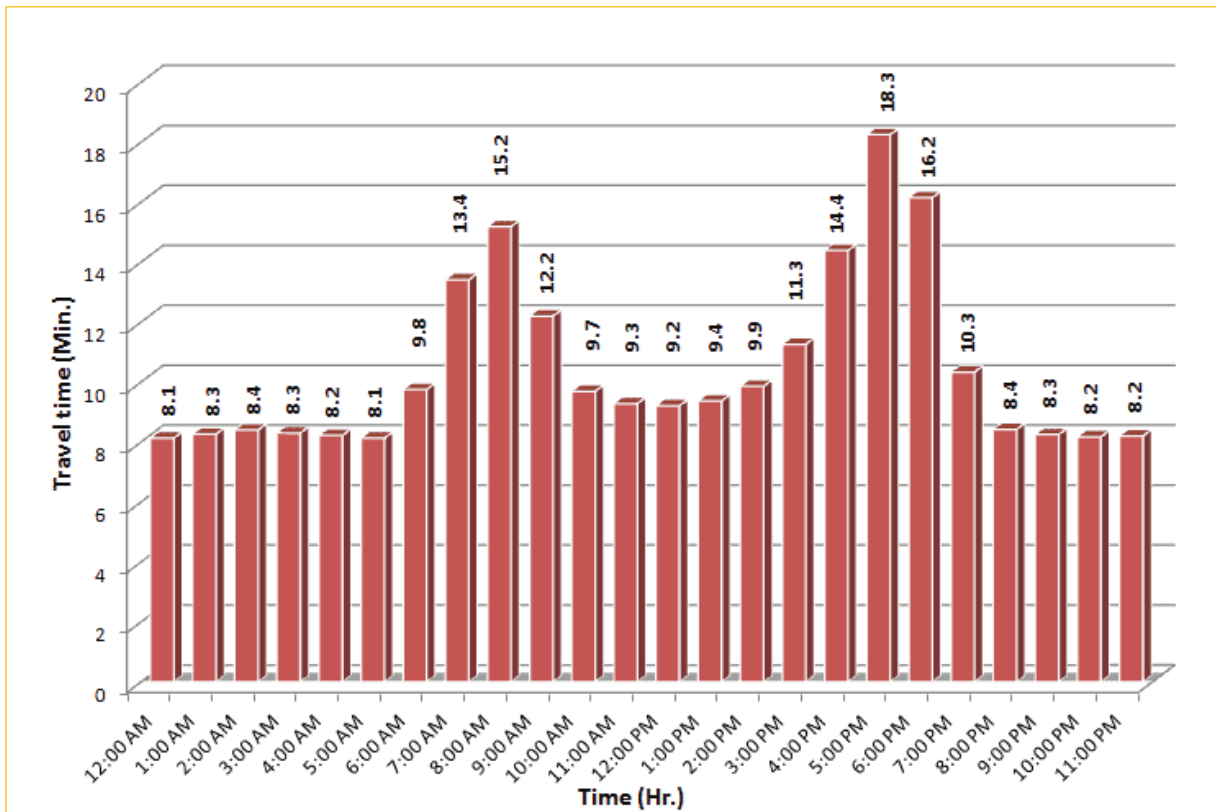

TRAVEL TIME RELIABILITY REPORT

Weekdays Travel Times by Time of Day*

SR 826 Northbound: 8.4 Miles
From: South of NW 25 Street
To: North of NW 154 Street

SR 826 Southbound: 8.4 Miles
From: North of NW 154 Street
To: South of NW 25 Street

* Twelve-month average from April 1st, 2014 to March 31st, 2015.

TRAVEL TIME RELIABILITY REPORT

Weekdays Travel Times by Time of Day*

SR 826 Eastbound: 7.1 Miles
From: West of NW 67 Avenue
To: East of NW 12 Avenue