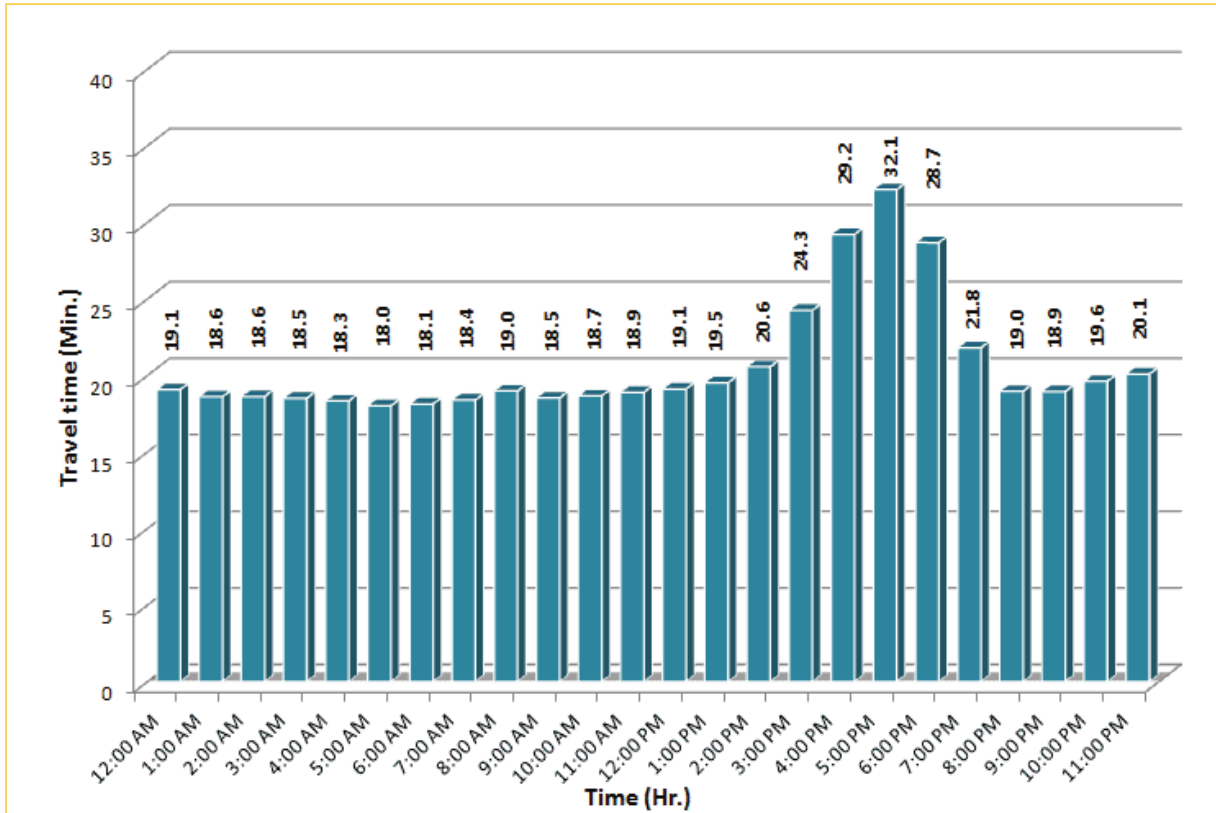

TRAVEL TIME RELIABILITY REPORT

Weekdays Travel Times by Time of Day*

I-95 Northbound: 17.3 Miles
From: US-1
To: Miami-Dade / Broward County Line

I-95 Southbound: 17.3 Miles
From: Miami-Dade / Broward County Line
To: US-1

* Twelve-month average from April 1st, 2014 to March 31st, 2015.

Excludes express lanes.

TRAVEL TIME RELIABILITY REPORT

Weekdays Travel Times by Time of Day*

I-195 Eastbound: 4.9 Miles
From: West of North Miami Avenue
To: West of Alton Road

* Twelve-month average from April 1st, 2014 to March 31st, 2015.

TRAVEL TIME RELIABILITY REPORT

Weekdays Travel Times by Time of Day*

SR 826 Eastbound: 7.1 Miles
From: West of NW 67 Avenue
To: East of NW 12 Avenue

SR 826 Northbound/Eastbound : 15.6 Miles
From: South of NW 25 Street
To: East of NW 12 Avenue

SR 826 Southbound/Westbound: 15.6 Miles
From: East of NW 12 Avenue
To: South of NW 25 Street

* Twelve-month average from April 1st, 2014 to March 31st, 2015.