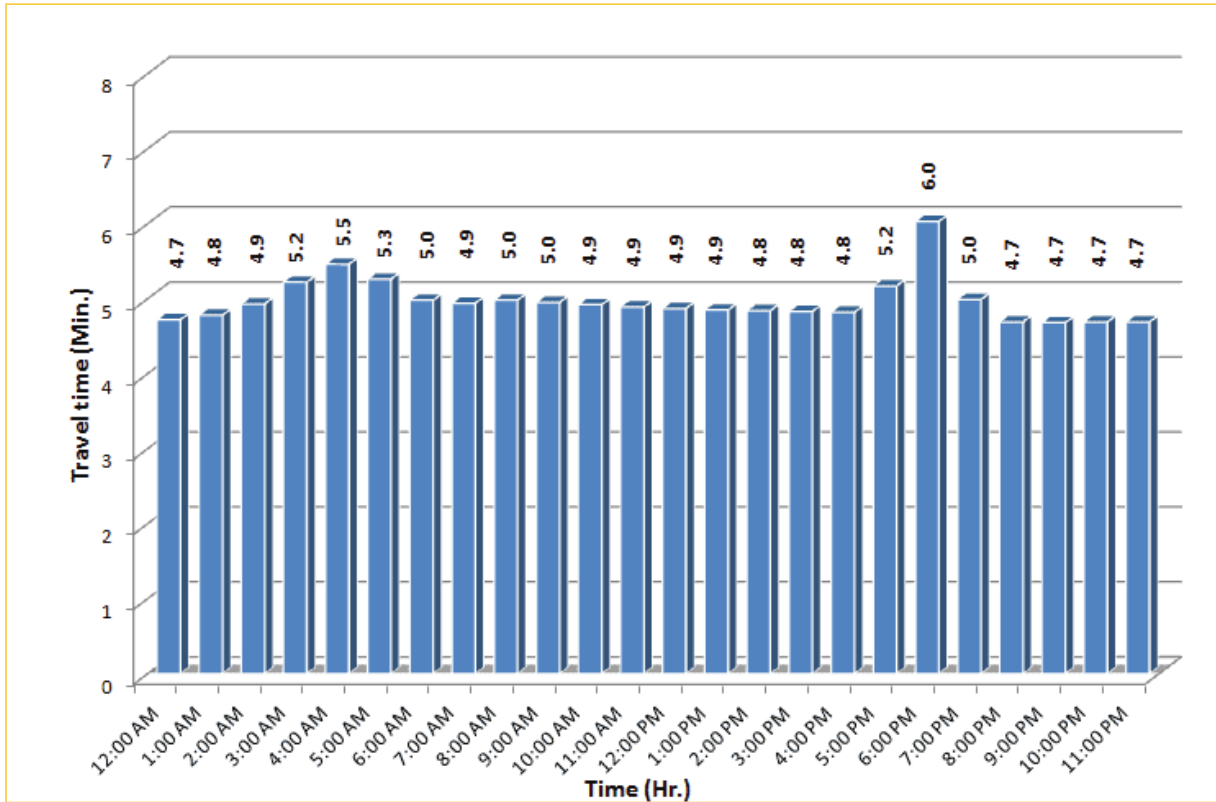

TRAVEL TIME RELIABILITY REPORT

Weekdays Travel Times by Time of Day*

I-75 Northbound: 5.4 Miles
From: West of SR 826
To: North of Florida's Turnpike