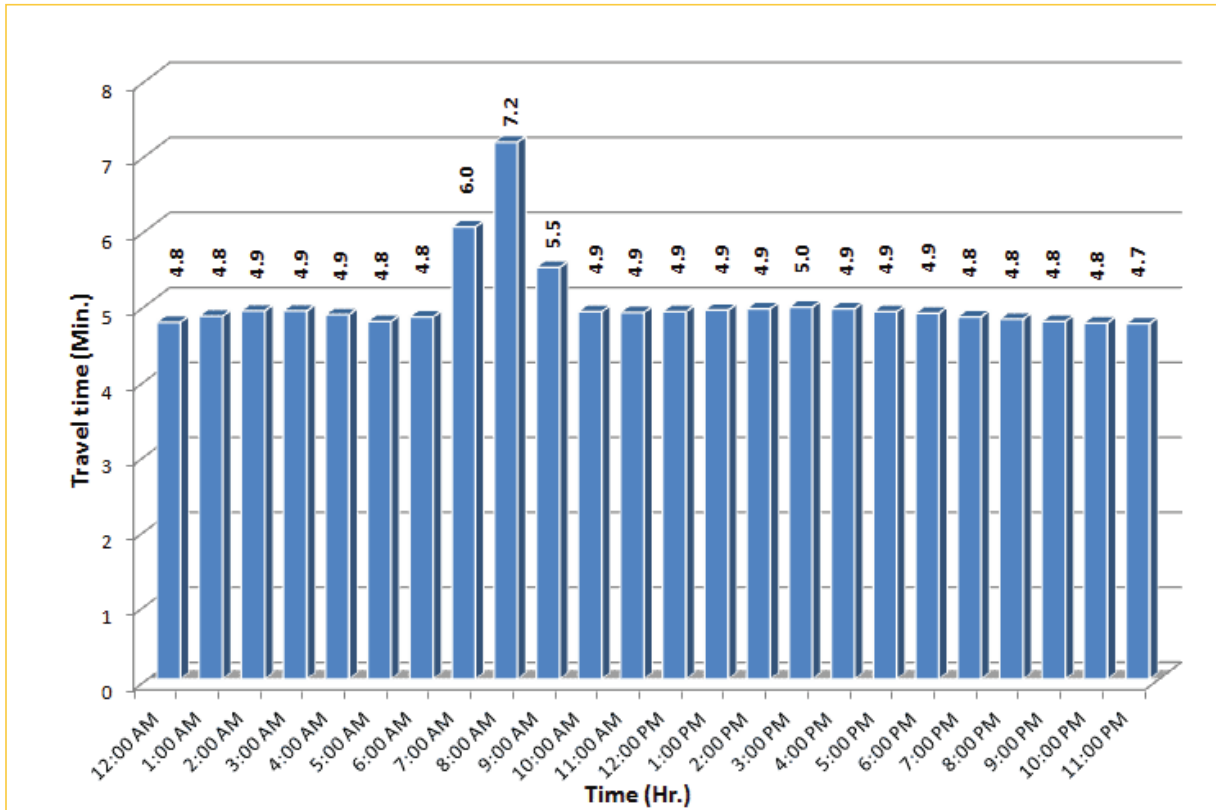

I-75 Southbound: 5.4 Miles
From: North of Florida's Turnpike
To: West of SR 826