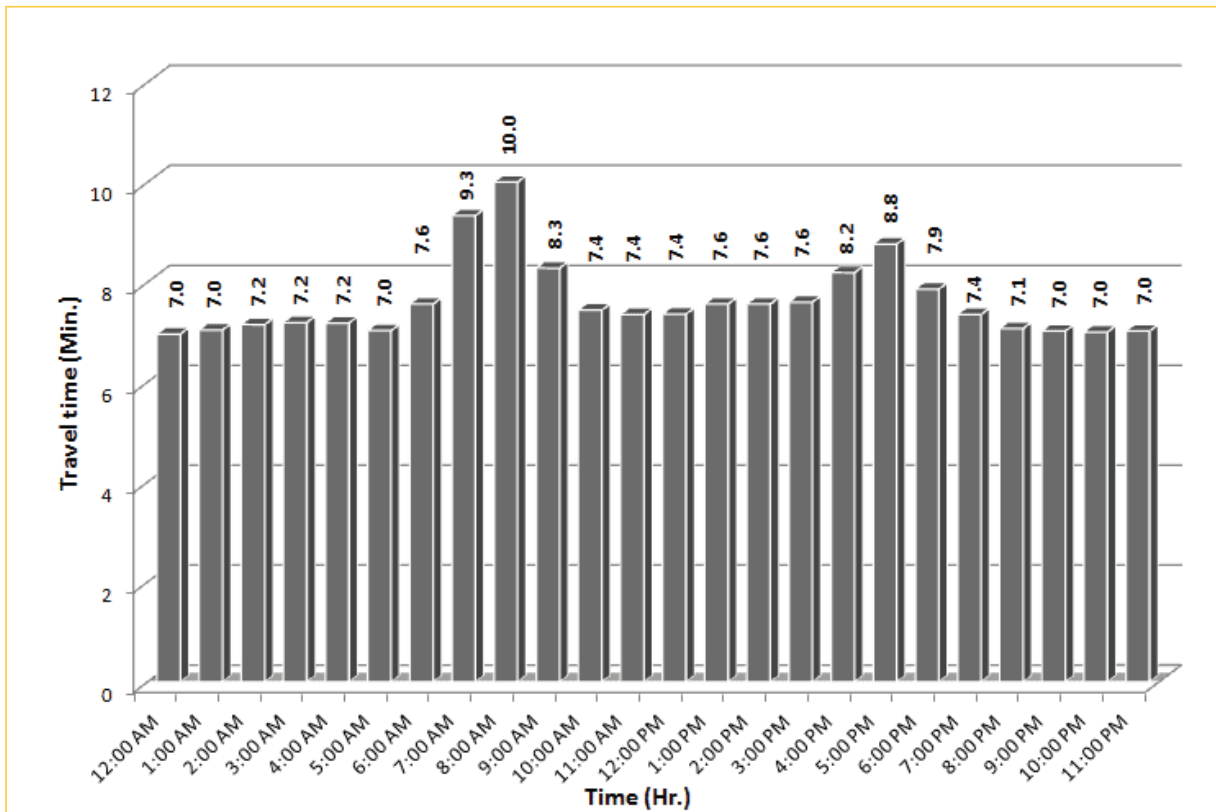

* Twelve-month average from April 1st, 2014 to March 31st, 2015.

TRAVEL TIME RELIABILITY REPORT

Weekdays Travel Times by Time of Day*

SR 826 Eastbound: 7.1 Miles
From: West of NW 67 Avenue
To: East of NW 12 Avenue

SR 826 Westbound: 7.1 Miles
From: East of NW 12 Avenue
To: West of NW 67 Avenue

* Twelve-month average from April 1st, 2014 to March 31st, 2015.

TRAVEL TIME RELIABILITY REPORT

Weekdays Travel Times by Time of Day*