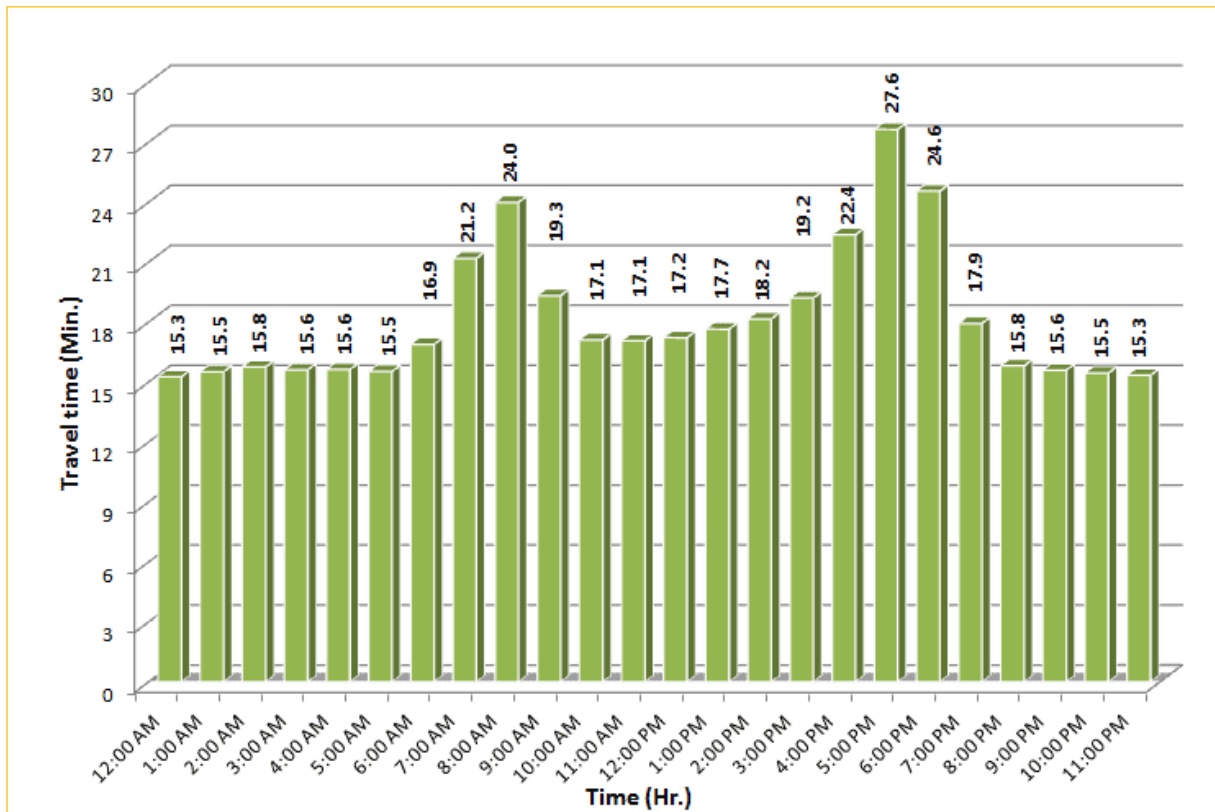

* Twelve-month average from May 1st, 2013 to April 30th, 2014.

TRAVEL TIME RELIABILITY REPORT

Weekdays Travel Times by Time of Day*

SR 826 Eastbound: 7.1 Miles
From: West of NW 67 Avenue
To: East of NW 12 Avenue

SR 826 Westbound: 7.1 Miles
From: East of NW 12 Avenue
To: West of NW 67 Avenue

* Twelve-month average from May 1st, 2013 to April 30th, 2014.

TRAVEL TIME RELIABILITY REPORT

Weekdays Travel Times by Time of Day*

SR 826 Northbound/Eastbound : 15.6 Miles
From: South of NW 25 Street
To: East of NW 12 Avenue

SR 826 Southbound/Westbound: 15.6 Miles
From: East of NW 12 Avenue
To: South of NW 25 Street

* Twelve-month average from May 1st, 2013 to April 30th, 2014.