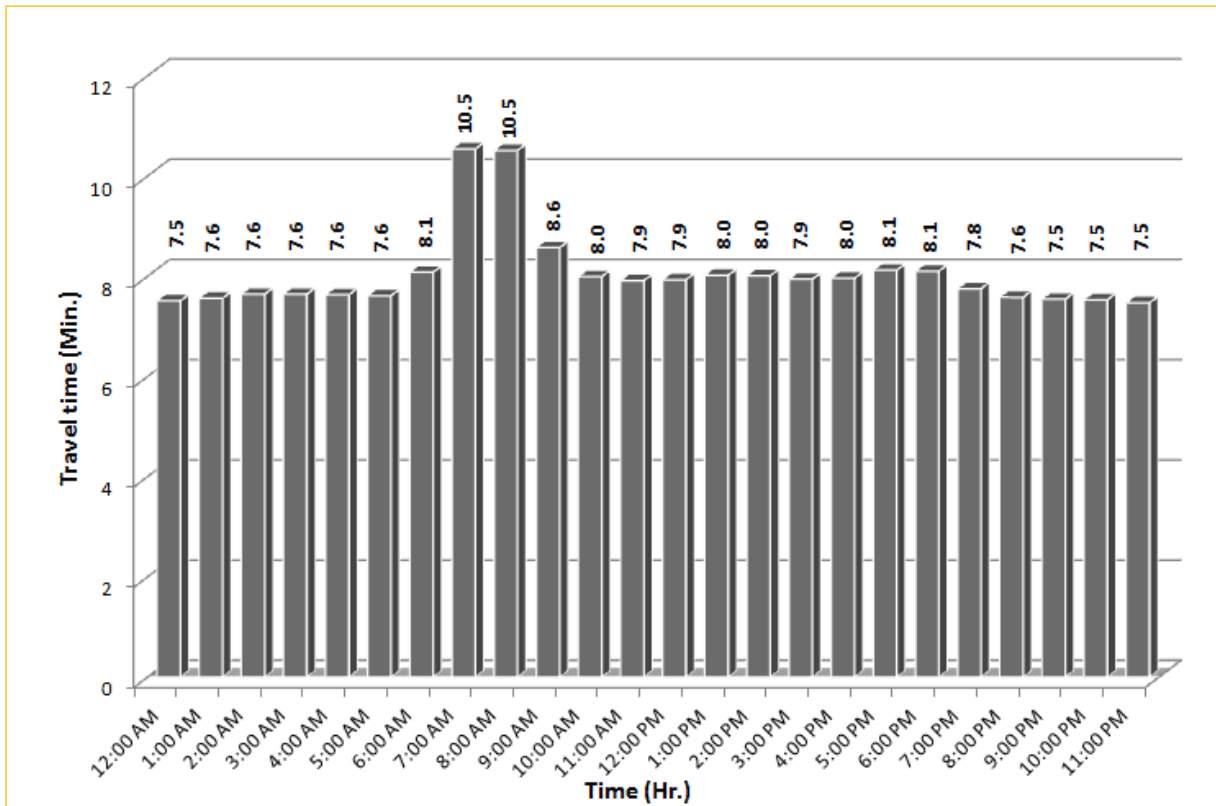

TRAVEL TIME RELIABILITY REPORT

Weekdays Travel Times by Time of Day*

SR 826 Northbound: 8.4 Miles
From: South of NW 25 Street
To: North of NW 154 Street

SR 826 Southbound: 8.4 Miles
From: North of NW 154 Street
To: South of NW 25 Street

* Twelve-month average from May 1st, 2013 to April 30th, 2014.

TRAVEL TIME RELIABILITY REPORT

Weekdays Travel Times by Time of Day*

SR 826 Eastbound: 7.1 Miles
From: West of NW 67 Avenue
To: East of NW 12 Avenue