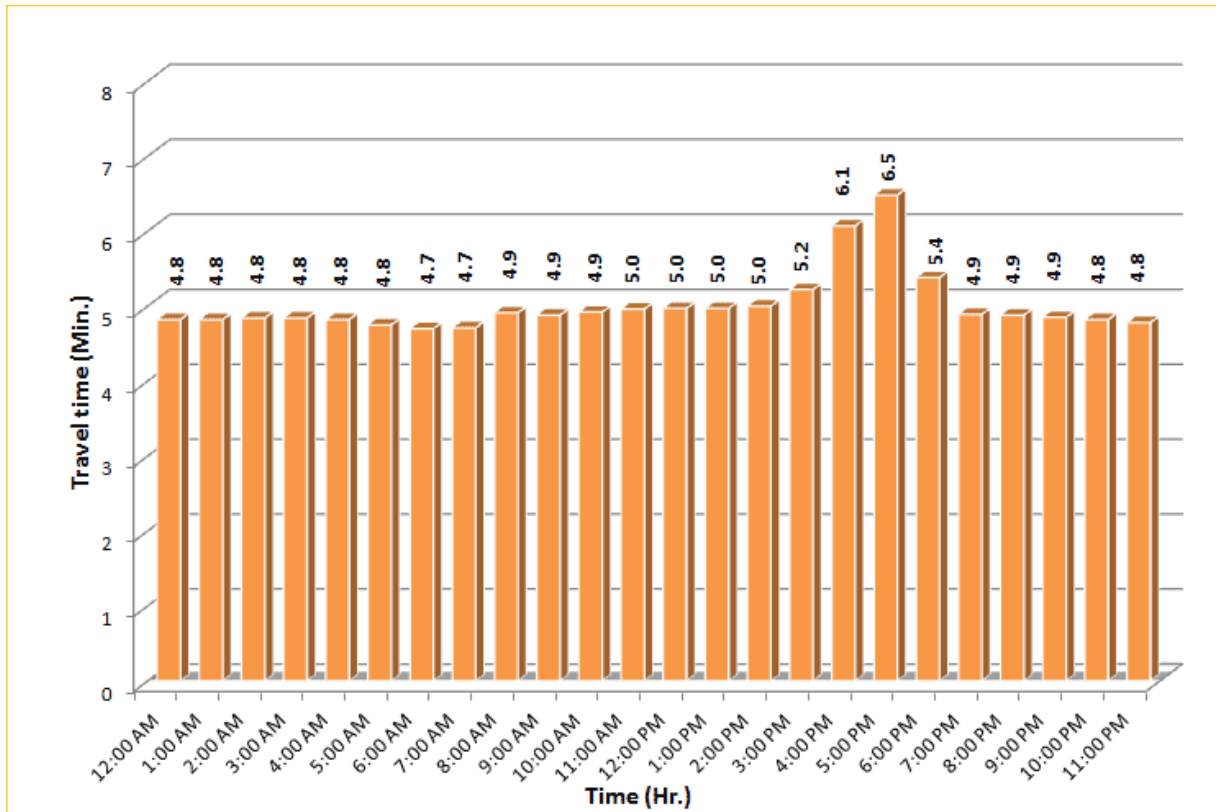

I-195 Westbound: 4.9 Miles
From: West of Alton Road
To: West of North Miami Avenue