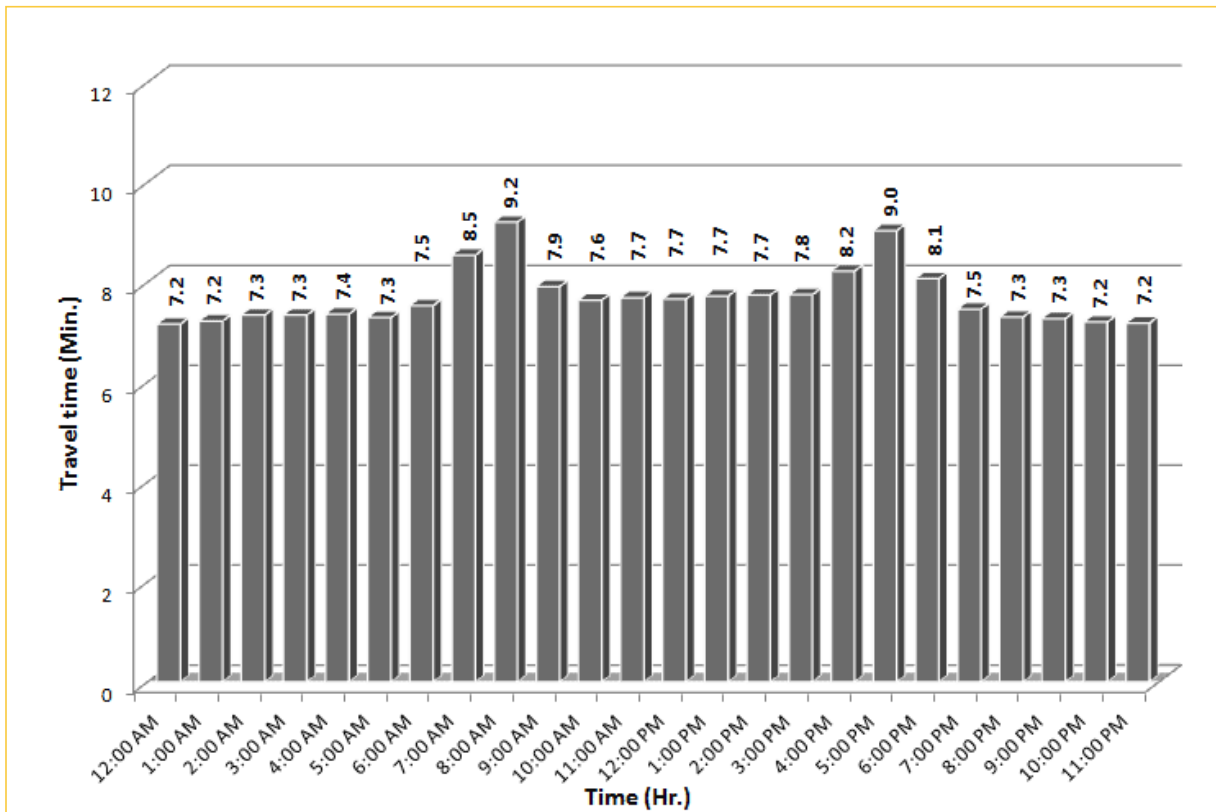

* Twelve-month average from May 1st, 2013 to April 30th, 2014.

TRAVEL TIME RELIABILITY REPORT

Weekdays Travel Times by Time of Day*

SR 826 Eastbound: 7.1 Miles
From: West of NW 67 Avenue
To: East of NW 12 Avenue

SR 826 Westbound: 7.1 Miles
From: East of NW 12 Avenue
To: West of NW 67 Avenue

* Twelve-month average from May 1st, 2013 to April 30th, 2014.

TRAVEL TIME RELIABILITY REPORT

Weekdays Travel Times by Time of Day*