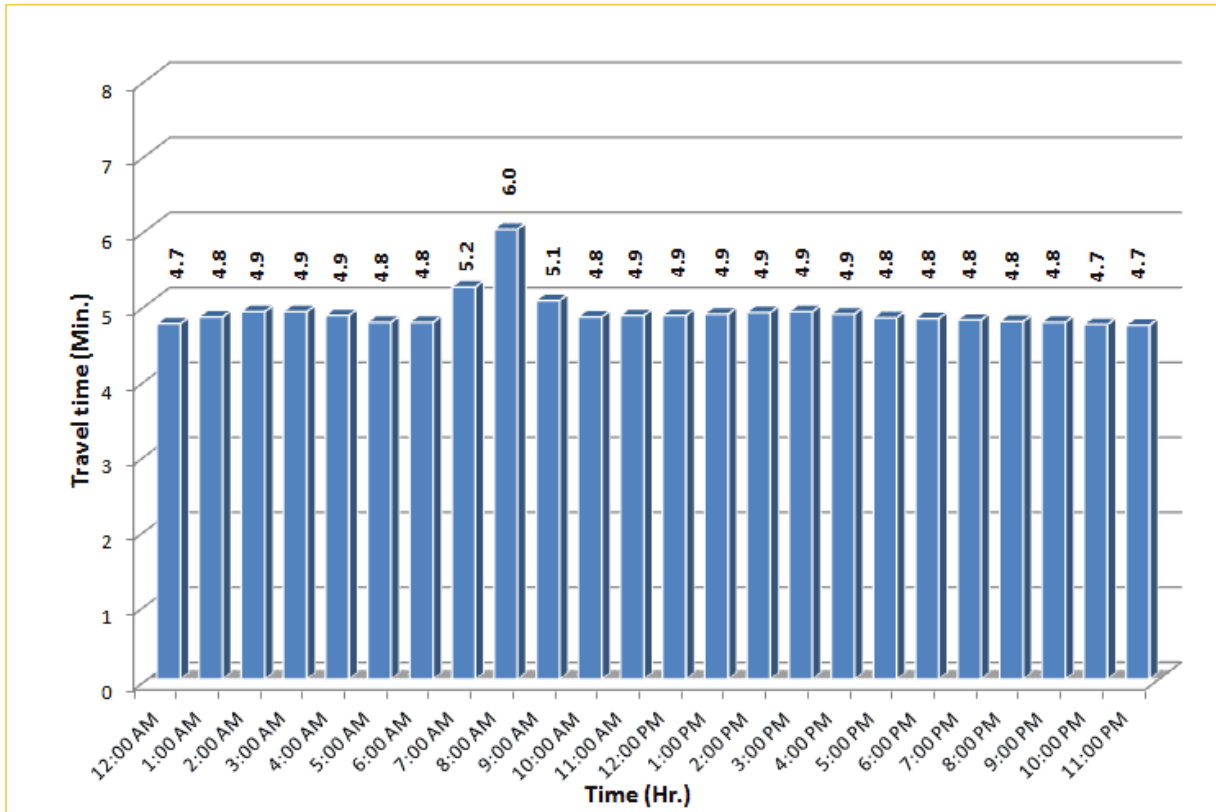

I-75 Southbound: 5.4 Miles
From: North of Florida's Turnpike
To: West of SR 826