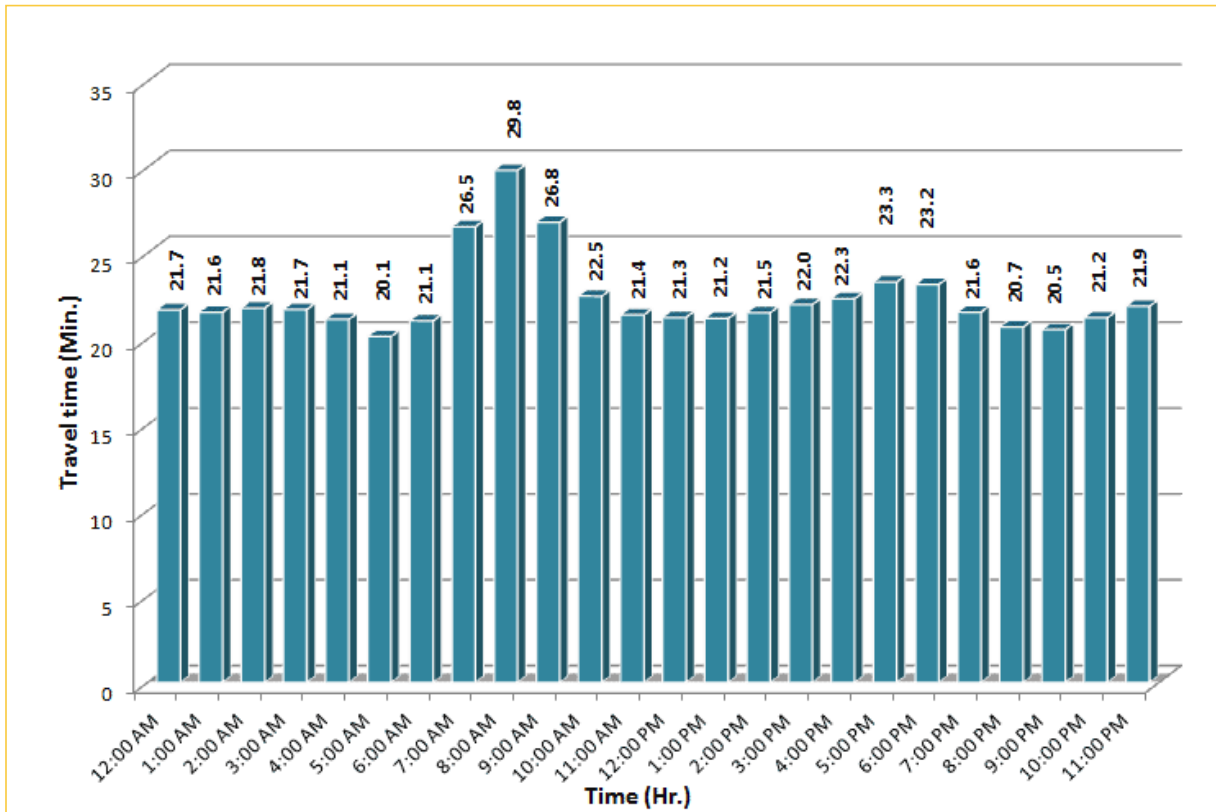

TRAVEL TIME RELIABILITY REPORT

Weekdays Travel Times by Time of Day*

I-95 Northbound: 17.3 Miles
From: US-1
To: Miami-Dade / Broward County Line

I-95 Southbound: 17.3 Miles
From: Miami-Dade / Broward County Line
To: US-1

* Twelve-month average from May 1st, 2013 to April 30th, 2014.

Excludes express lanes.

TRAVEL TIME RELIABILITY REPORT

Weekdays Travel Times by Time of Day*

I-195 Eastbound: 4.9 Miles
From: West of North Miami Avenue
To: West of Alton Road

* Twelve-month average from May 1st, 2013 to April 30th, 2014.

TRAVEL TIME RELIABILITY REPORT

Weekdays Travel Times by Time of Day*

SR 826 Eastbound: 7.1 Miles
From: West of NW 67 Avenue
To: East of NW 12 Avenue

SR 826 Northbound/Eastbound : 15.6 Miles
From: South of NW 25 Street
To: East of NW 12 Avenue

SR 826 Southbound/Westbound: 15.6 Miles
From: East of NW 12 Avenue
To: South of NW 25 Street

* Twelve-month average from May 1st, 2013 to April 30th, 2014.