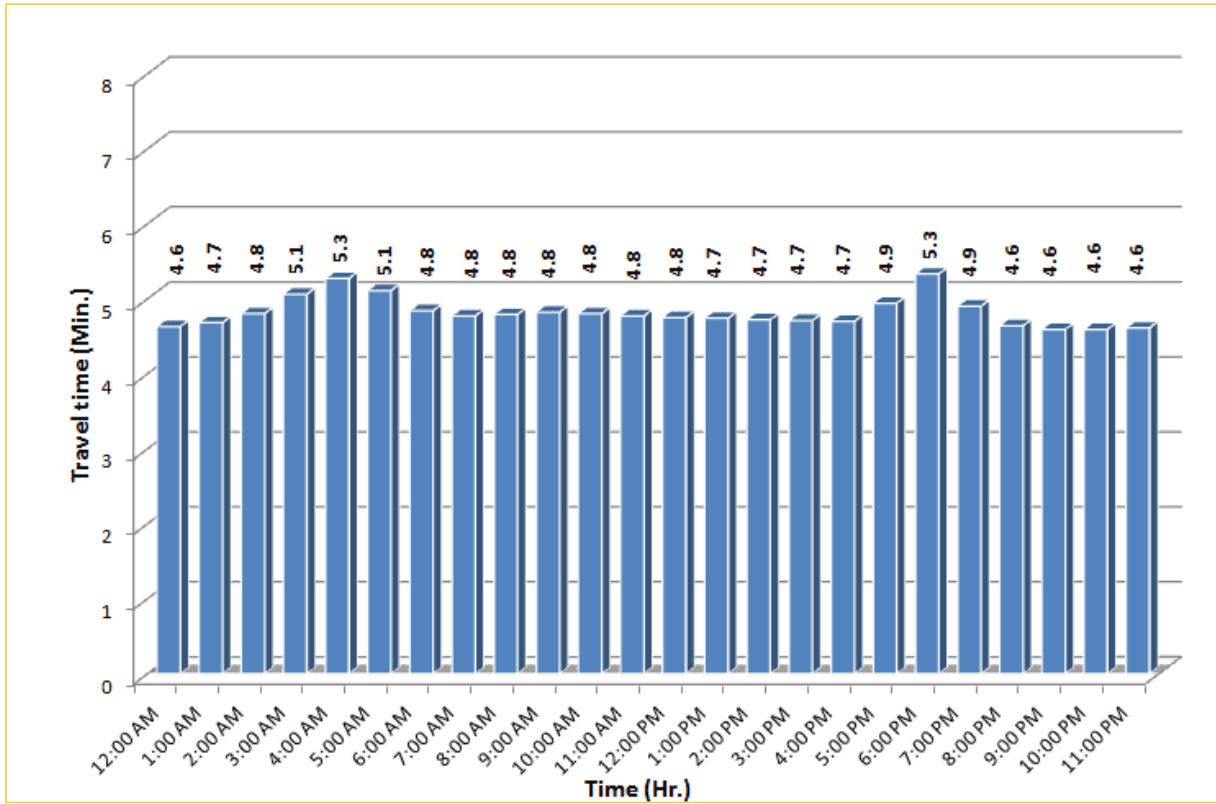

TRAVEL TIME RELIABILITY REPORT

Weekdays Travel Times by Time of Day*

I-75 Northbound: 5.4 Miles
From: West of SR 826
To: North of Florida's Turnpike