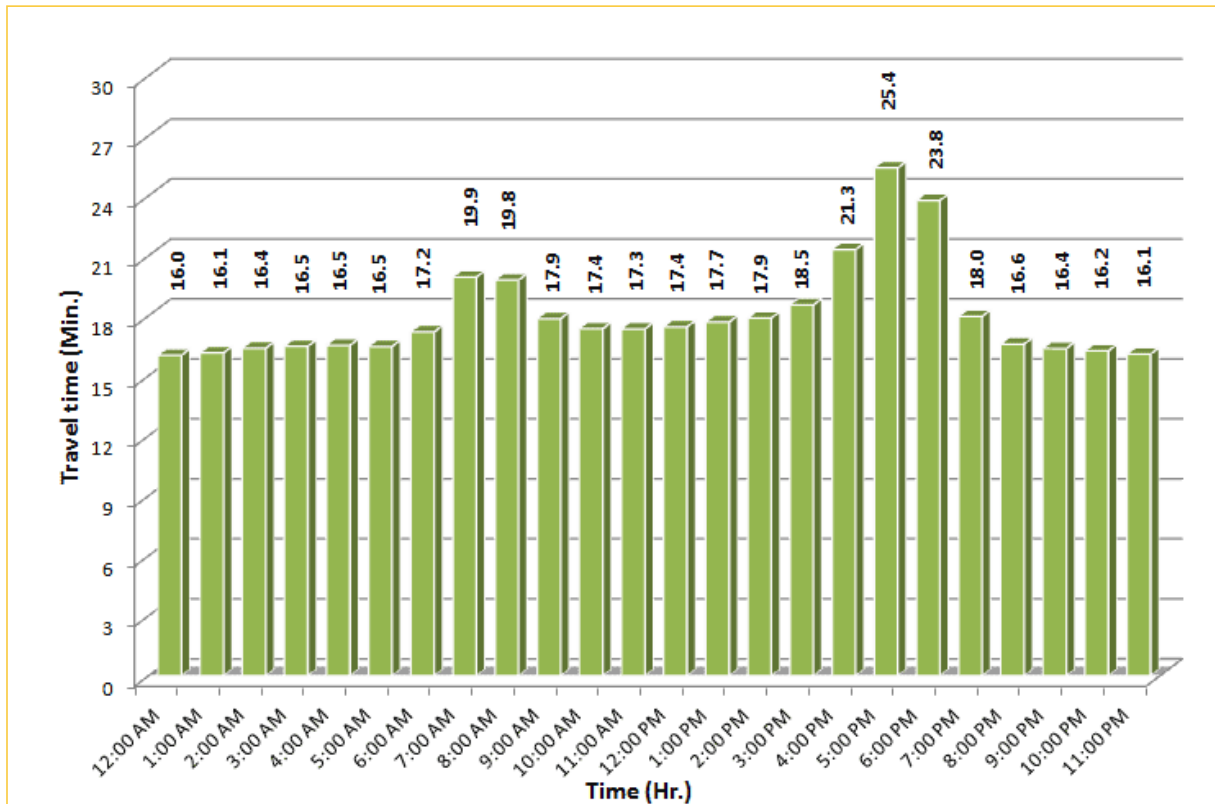

* Twelve-month average from May 1st, 2013 to April 30th, 2014.

TRAVEL TIME RELIABILITY REPORT

Weekdays Travel Times by Time of Day*

SR 826 Eastbound: 7.1 Miles
From: West of NW 67 Avenue
To: East of NW 12 Avenue

SR 826 Westbound: 7.1 Miles
From: East of NW 12 Avenue
To: West of NW 67 Avenue

* Twelve-month average from May 1st, 2013 to April 30th, 2014.

TRAVEL TIME RELIABILITY REPORT

Weekdays Travel Times by Time of Day*

SR 826 Northbound/Eastbound : 15.6 Miles
From: South of NW 25 Street
To: East of NW 12 Avenue

SR 826 Southbound/Westbound: 15.6 Miles
From: East of NW 12 Avenue
To: South of NW 25 Street

* Twelve-month average from May 1st, 2013 to April 30th, 2014.