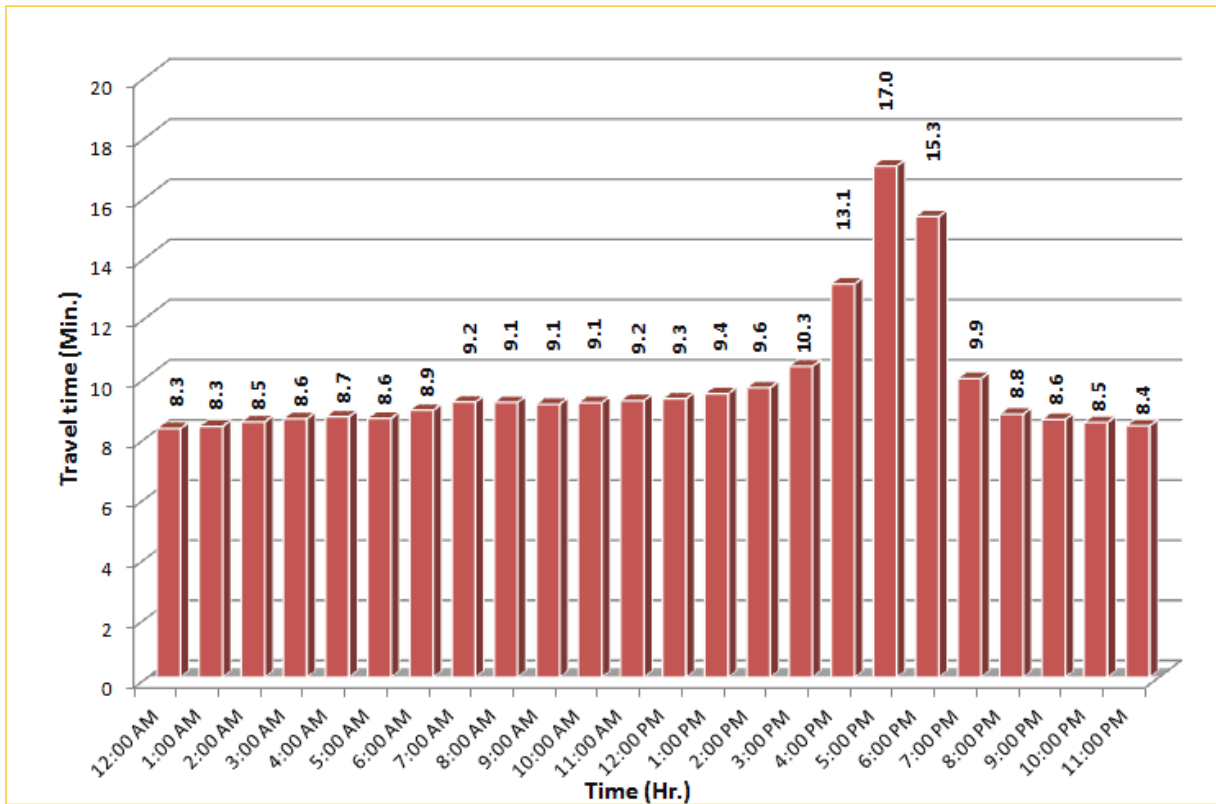

TRAVEL TIME RELIABILITY REPORT

Weekdays Travel Times by Time of Day*

SR 826 Northbound: 8.4 Miles
From: South of NW 25 Street
To: North of NW 154 Street

SR 826 Southbound: 8.4 Miles
From: North of NW 154 Street
To: South of NW 25 Street

* Twelve-month average from May 1st, 2013 to April 30th, 2014.

TRAVEL TIME RELIABILITY REPORT

Weekdays Travel Times by Time of Day*

SR 826 Eastbound: 7.1 Miles
From: West of NW 67 Avenue
To: East of NW 12 Avenue