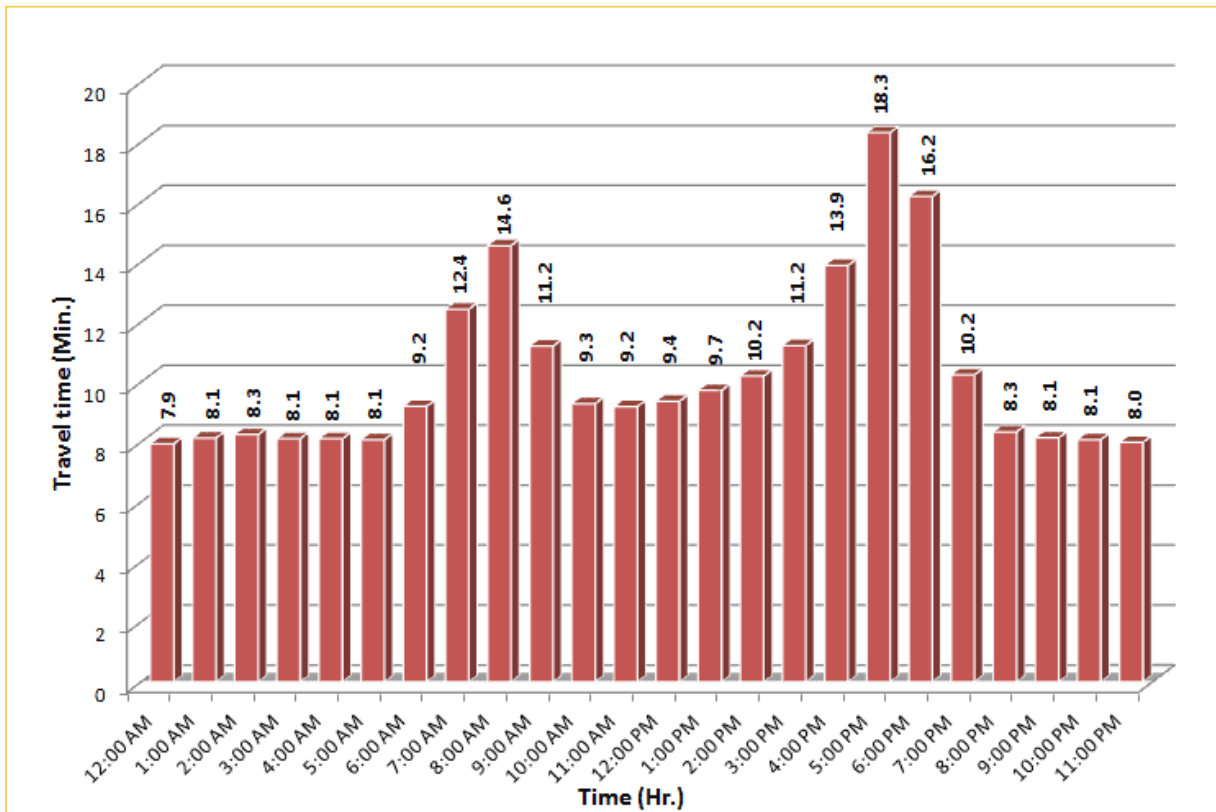

TRAVEL TIME RELIABILITY REPORT

Weekdays Travel Times by Time of Day*

SR 826 Northbound: 8.4 Miles
From: South of NW 25 Street
To: North of NW 154 Street

SR 826 Southbound: 8.4 Miles
From: North of NW 154 Street
To: South of NW 25 Street

* Twelve-month average from May 1st, 2013 to April 30th, 2014.

TRAVEL TIME RELIABILITY REPORT

Weekdays Travel Times by Time of Day*

SR 826 Eastbound: 7.1 Miles
From: West of NW 67 Avenue
To: East of NW 12 Avenue