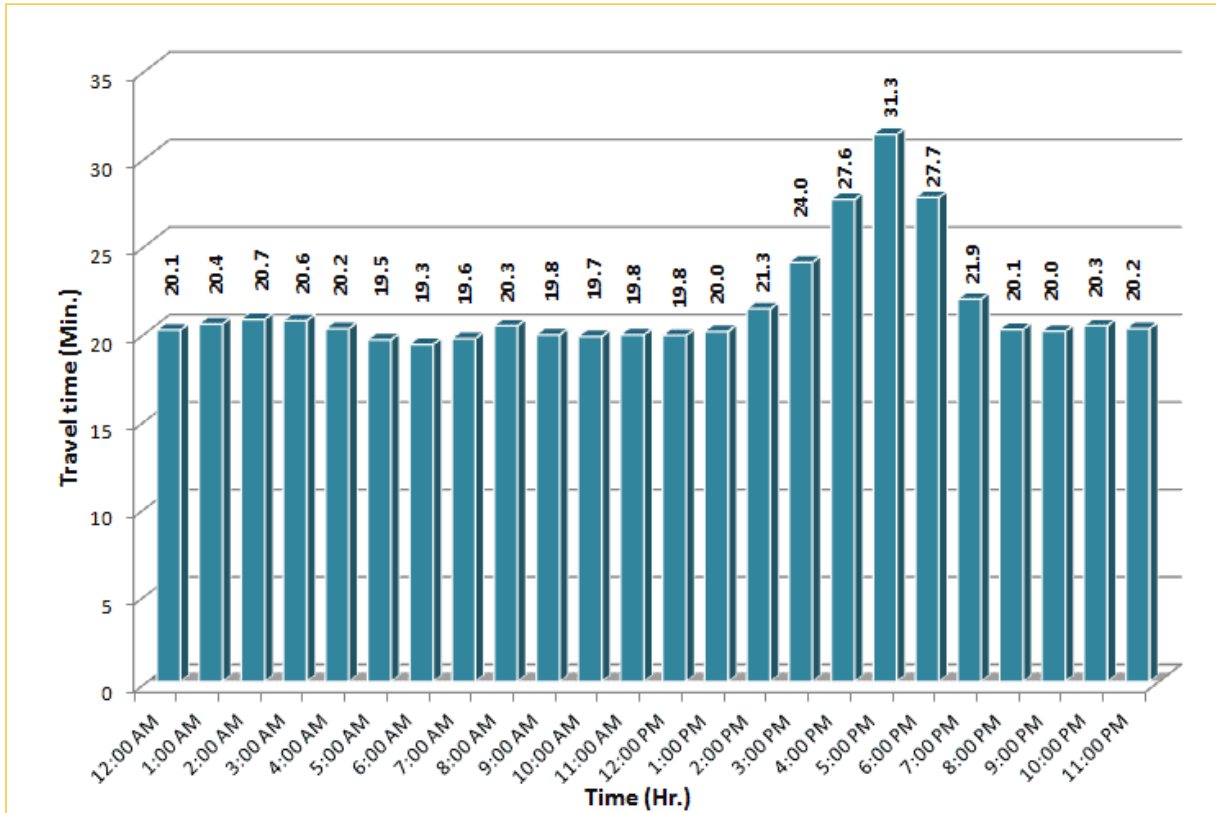

TRAVEL TIME RELIABILITY REPORT

Weekdays Travel Times by Time of Day*

I-95 Northbound: 17.3 Miles
From: US-1
To: Miami-Dade / Broward County Line

I-95 Southbound: 17.3 Miles
From: Miami-Dade / Broward County Line
To: US-1

* Twelve-month average from May 1st, 2013 to April 30th, 2014.

Excludes express lanes.

TRAVEL TIME RELIABILITY REPORT

Weekdays Travel Times by Time of Day*

I-195 Eastbound: 4.9 Miles
From: West of North Miami Avenue
To: West of Alton Road

* Twelve-month average from May 1st, 2013 to April 30th, 2014.

TRAVEL TIME RELIABILITY REPORT

Weekdays Travel Times by Time of Day*

SR 826 Eastbound: 7.1 Miles
From: West of NW 67 Avenue
To: East of NW 12 Avenue

SR 826 Northbound/Eastbound : 15.6 Miles
From: South of NW 25 Street
To: East of NW 12 Avenue

SR 826 Southbound/Westbound: 15.6 Miles
From: East of NW 12 Avenue
To: South of NW 25 Street

* Twelve-month average from May 1st, 2013 to April 30th, 2014.