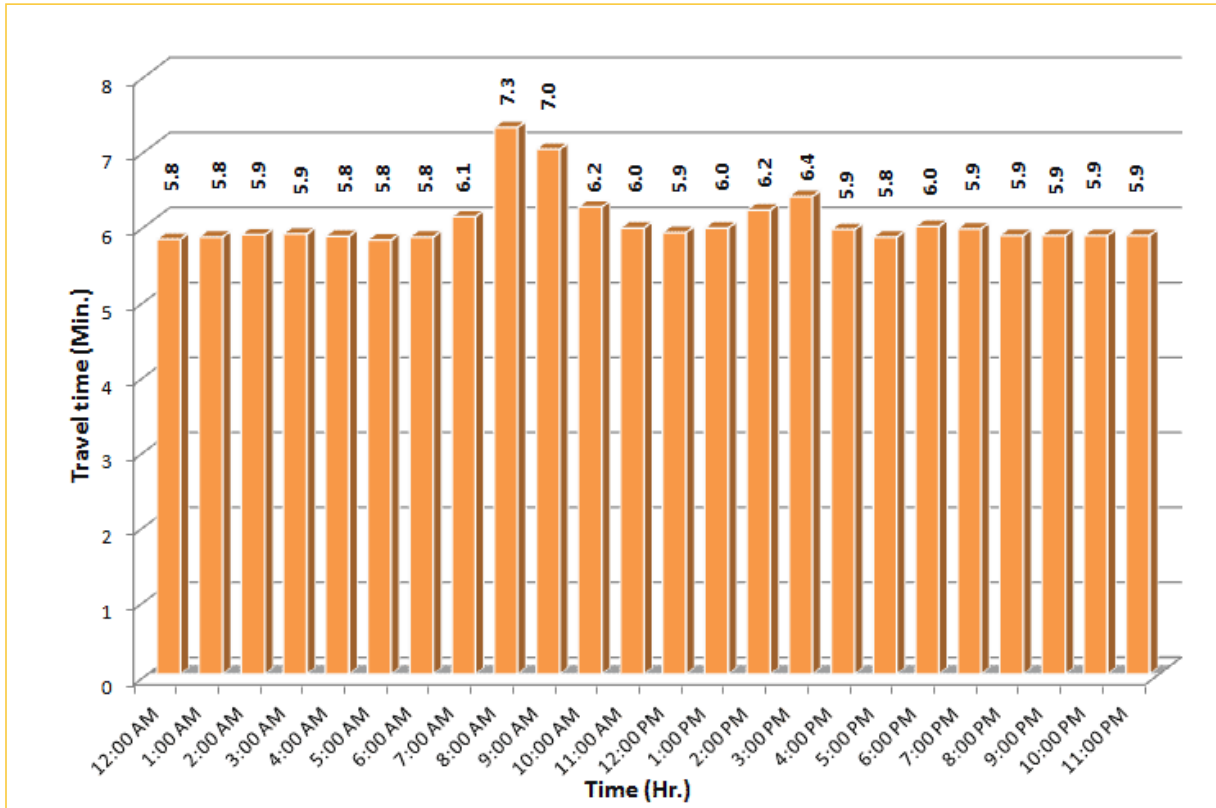

TRAVEL TIME RELIABILITY REPORT

Weekdays Travel Times by Time of Day*

I-95 Northbound: 17.3 Miles
From: US-1
To: Miami-Dade / Broward County Line

I-95 Southbound: 17.3 Miles
From: Miami-Dade / Broward County Line
To: US-1

* Twelve-month average from May 1st, 2013 to April 30th, 2014.

Excludes express lanes.

TRAVEL TIME RELIABILITY REPORT

Weekdays Travel Times by Time of Day*

I-195 Eastbound: 4.9 Miles
From: West of North Miami Avenue
To: West of Alton Road

* Twelve-month average from May 1st, 2013 to April 30th, 2014.

TRAVEL TIME RELIABILITY REPORT

Weekdays Travel Times by Time of Day*

SR 826 Eastbound: 7.1 Miles
From: West of NW 67 Avenue
To: East of NW 12 Avenue

SR 826 Northbound/Eastbound : 15.6 Miles
From: South of NW 25 Street
To: East of NW 12 Avenue

SR 826 Southbound/Westbound: 15.6 Miles
From: East of NW 12 Avenue
To: South of NW 25 Street

* Twelve-month average from May 1st, 2013 to April 30th, 2014.