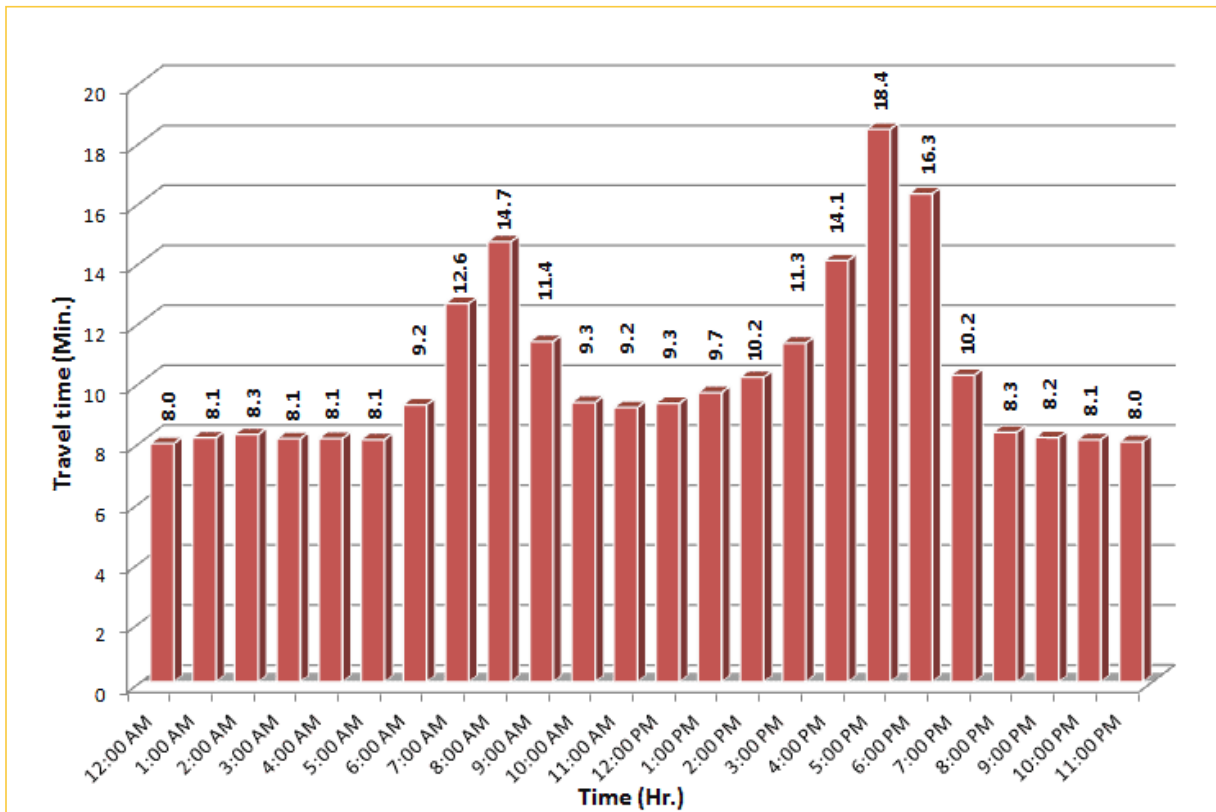

TRAVEL TIME RELIABILITY REPORT

Weekdays Travel Times by Time of Day*

SR 826 Northbound: 8.4 Miles
From: South of NW 25 Street
To: North of NW 154 Street

SR 826 Southbound: 8.4 Miles
From: North of NW 154 Street
To: South of NW 25 Street

* Twelve-month average from June 1st, 2013 to May 31st, 2014.

TRAVEL TIME RELIABILITY REPORT

Weekdays Travel Times by Time of Day*

SR 826 Eastbound: 7.1 Miles
From: West of NW 67 Avenue
To: East of NW 12 Avenue