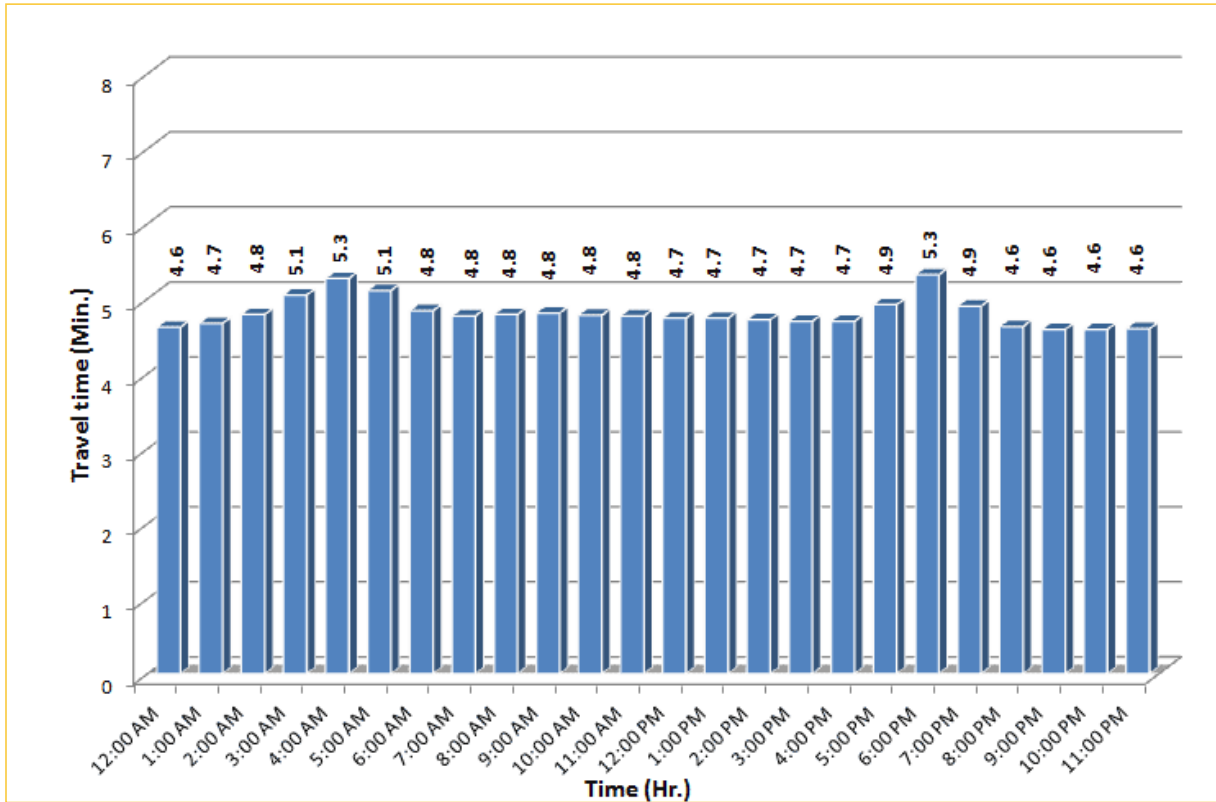

TRAVEL TIME RELIABILITY REPORT

Weekdays Travel Times by Time of Day*

I-75 Northbound: 5.4 Miles
From: West of SR 826
To: North of Florida's Turnpike