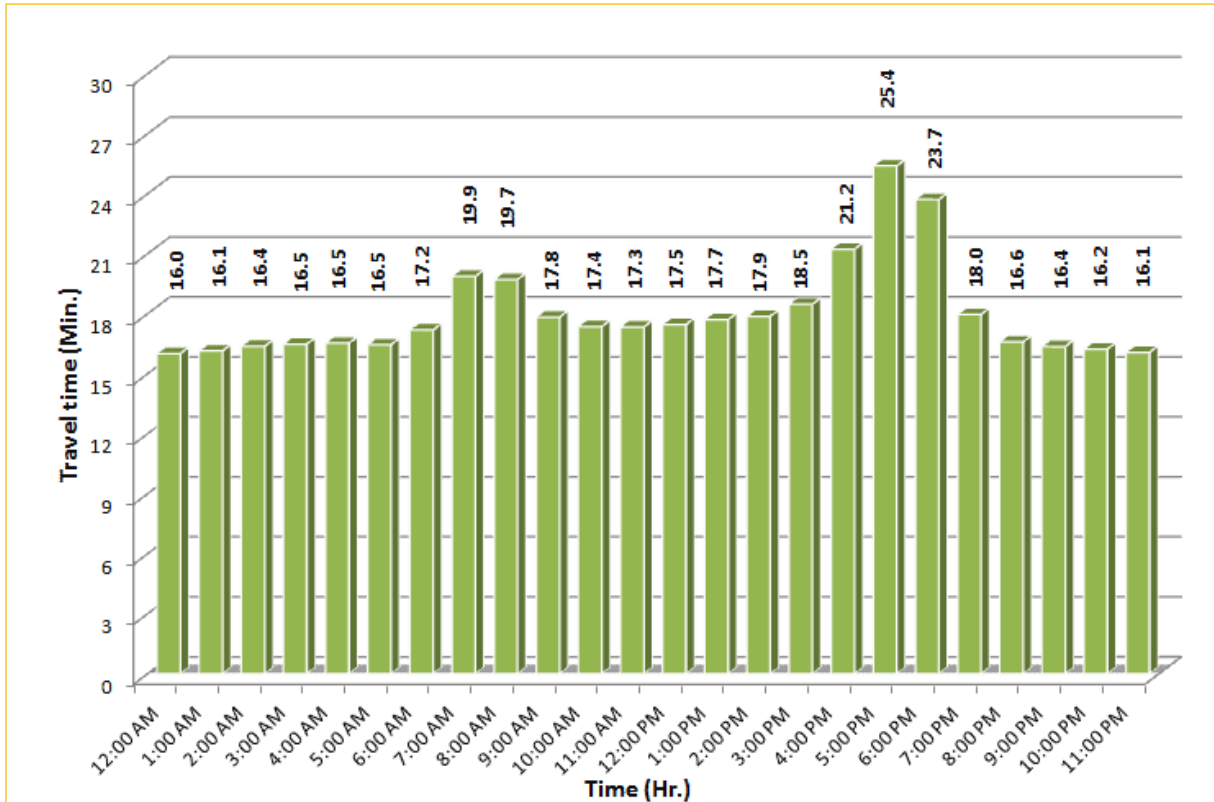

* Twelve-month average from June 1st, 2013 to May 31st, 2014.

TRAVEL TIME RELIABILITY REPORT

Weekdays Travel Times by Time of Day*

SR 826 Eastbound: 7.1 Miles
From: West of NW 67 Avenue
To: East of NW 12 Avenue

SR 826 Westbound: 7.1 Miles
From: East of NW 12 Avenue
To: West of NW 67 Avenue

* Twelve-month average from June 1st, 2013 to May 31st, 2014.

TRAVEL TIME RELIABILITY REPORT

Weekdays Travel Times by Time of Day*

SR 826 Northbound/Eastbound : 15.6 Miles
From: South of NW 25 Street
To: East of NW 12 Avenue

SR 826 Southbound/Westbound: 15.6 Miles
From: East of NW 12 Avenue
To: South of NW 25 Street

* Twelve-month average from June 1st, 2013 to May 31st, 2014.