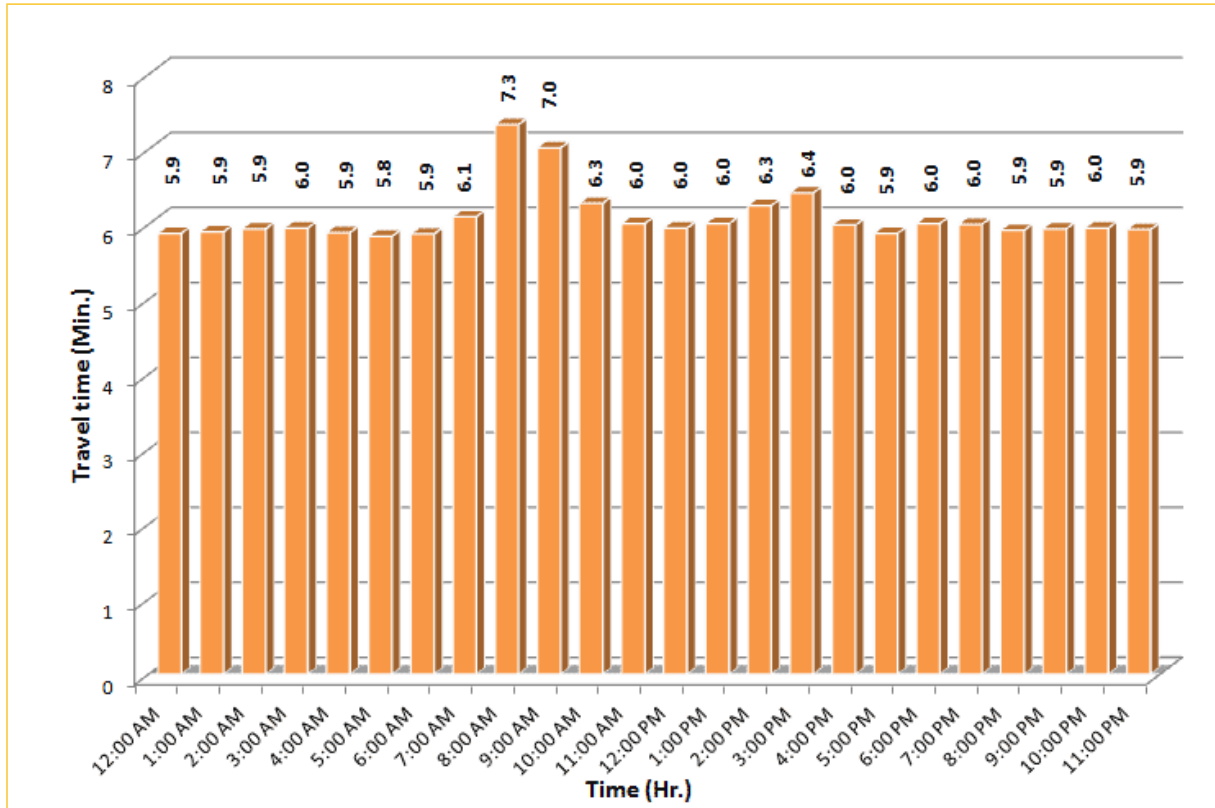

TRAVEL TIME RELIABILITY REPORT

Weekdays Travel Times by Time of Day*

I-95 Northbound: 17.3 Miles
From: US-1
To: Miami-Dade / Broward County Line

I-95 Southbound: 17.3 Miles
From: Miami-Dade / Broward County Line
To: US-1

* Twelve-month average from June 1st, 2013 to May 31st, 2014.

Excludes express lanes.

TRAVEL TIME RELIABILITY REPORT

Weekdays Travel Times by Time of Day*

I-195 Eastbound: 4.9 Miles
From: West of North Miami Avenue
To: West of Alton Road

* Twelve-month average from June 1st, 2013 to May 31st, 2014.

TRAVEL TIME RELIABILITY REPORT

Weekdays Travel Times by Time of Day*

SR 826 Eastbound: 7.1 Miles
From: West of NW 67 Avenue
To: East of NW 12 Avenue

SR 826 Northbound/Eastbound : 15.6 Miles
From: South of NW 25 Street
To: East of NW 12 Avenue

SR 826 Southbound/Westbound: 15.6 Miles
From: East of NW 12 Avenue
To: South of NW 25 Street

* Twelve-month average from June 1st, 2013 to May 31st, 2014.