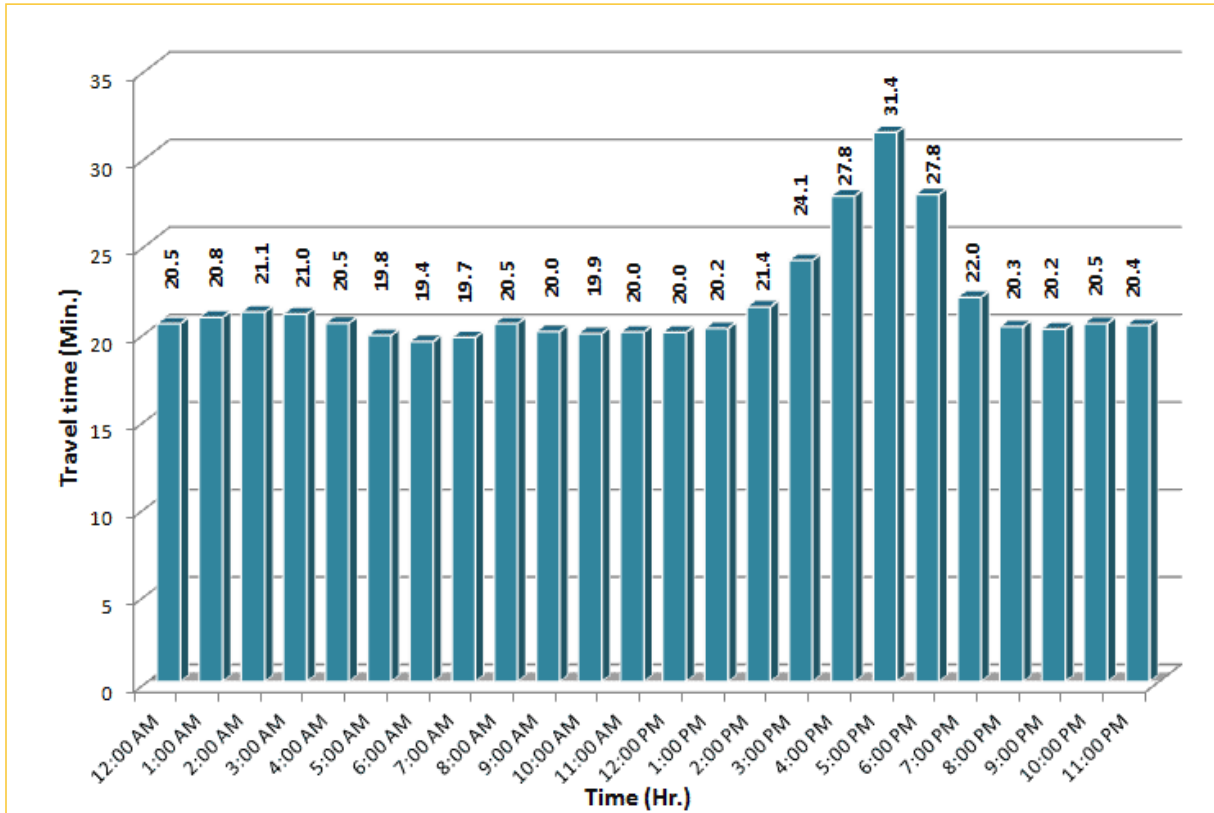

TRAVEL TIME RELIABILITY REPORT

Weekdays Travel Times by Time of Day*

I-95 Northbound: 17.3 Miles
From: US-1
To: Miami-Dade / Broward County Line

I-95 Southbound: 17.3 Miles
From: Miami-Dade / Broward County Line
To: US-1

* Twelve-month average from June 1st, 2013 to May 31st, 2014.

Excludes express lanes.

TRAVEL TIME RELIABILITY REPORT

Weekdays Travel Times by Time of Day*

I-195 Eastbound: 4.9 Miles
From: West of North Miami Avenue
To: West of Alton Road

* Twelve-month average from June 1st, 2013 to May 31st, 2014.

TRAVEL TIME RELIABILITY REPORT

Weekdays Travel Times by Time of Day*

SR 826 Eastbound: 7.1 Miles
From: West of NW 67 Avenue
To: East of NW 12 Avenue

SR 826 Northbound/Eastbound : 15.6 Miles
From: South of NW 25 Street
To: East of NW 12 Avenue

SR 826 Southbound/Westbound: 15.6 Miles
From: East of NW 12 Avenue
To: South of NW 25 Street

* Twelve-month average from June 1st, 2013 to May 31st, 2014.