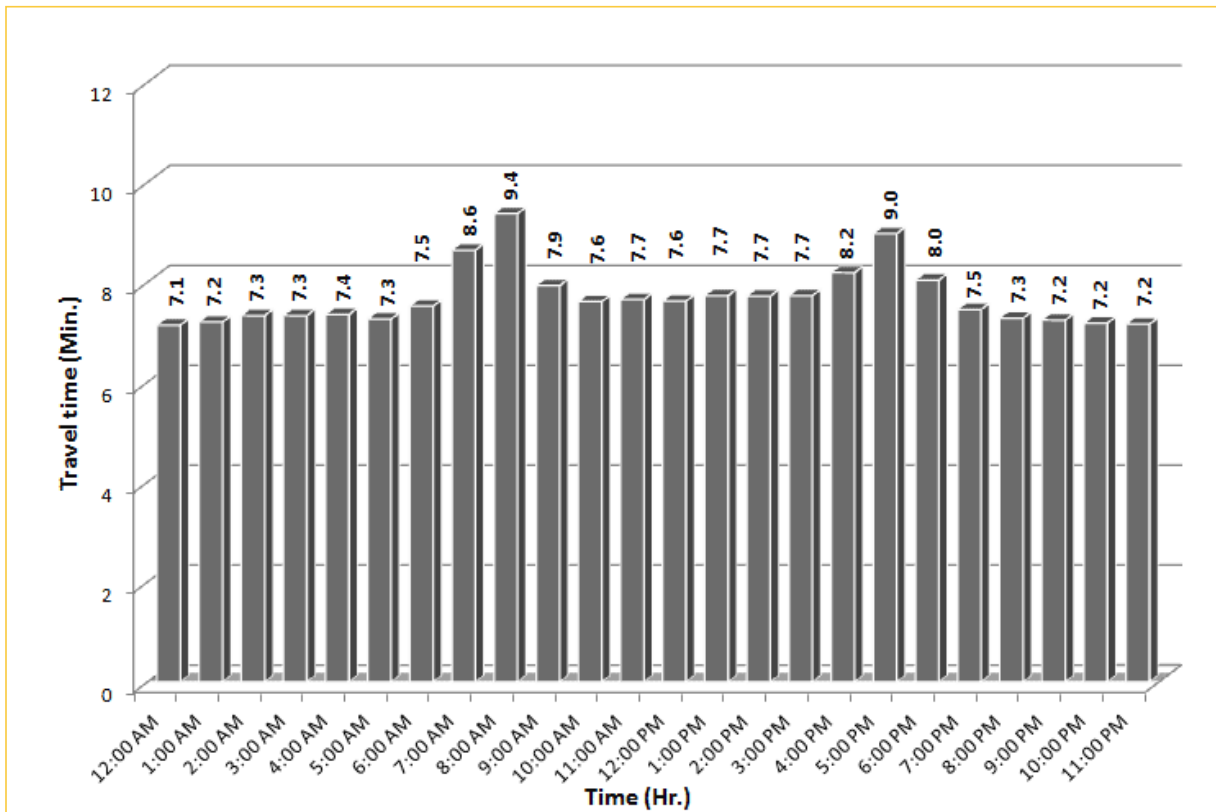

* Twelve-month average from June 1st, 2013 to May 31st, 2014.

TRAVEL TIME RELIABILITY REPORT

Weekdays Travel Times by Time of Day*

SR 826 Eastbound: 7.1 Miles
From: West of NW 67 Avenue
To: East of NW 12 Avenue

SR 826 Westbound: 7.1 Miles
From: East of NW 12 Avenue
To: West of NW 67 Avenue

* Twelve-month average from June 1st, 2013 to May 31st, 2014.

TRAVEL TIME RELIABILITY REPORT

Weekdays Travel Times by Time of Day*