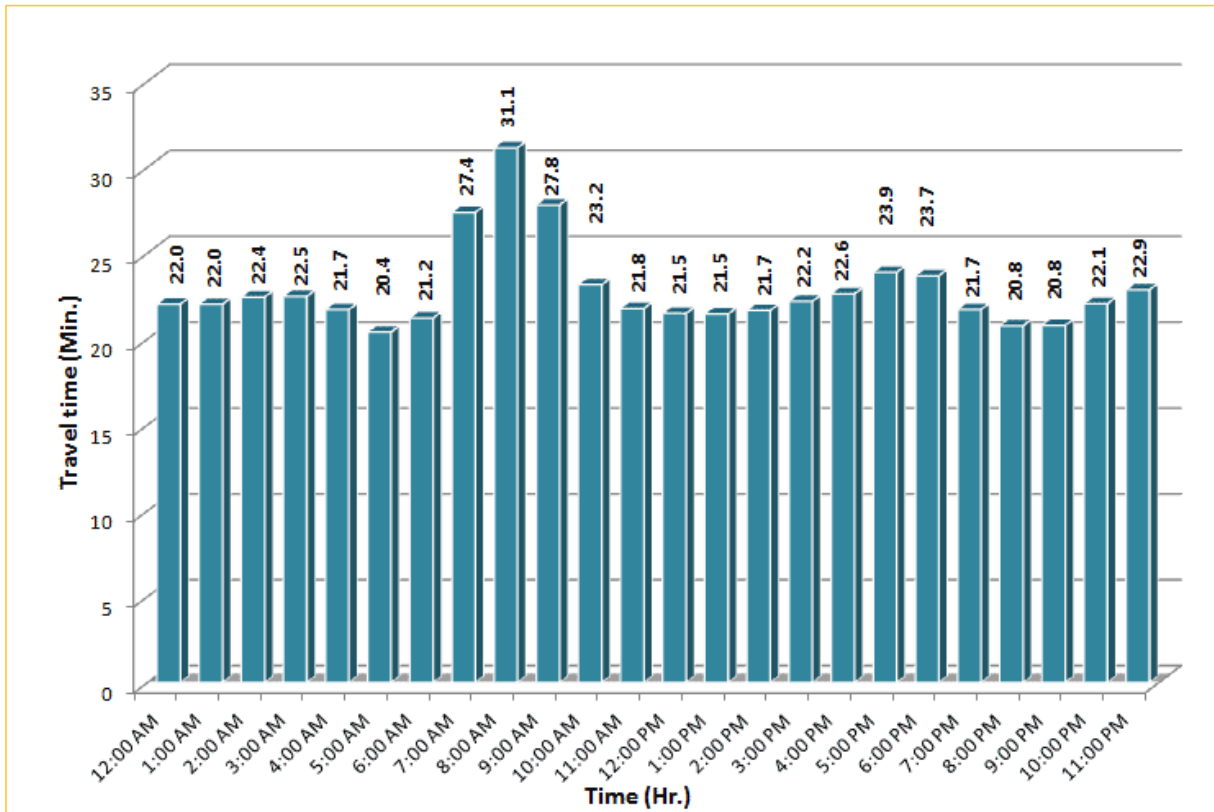

TRAVEL TIME RELIABILITY REPORT

Weekdays Travel Times by Time of Day*

I-95 Northbound: 17.3 Miles
From: US-1
To: Miami-Dade / Broward County Line

I-95 Southbound: 17.3 Miles
From: Miami-Dade / Broward County Line
To: US-1

* Twelve-month average from June 1st, 2013 to May 31st, 2014.

Excludes express lanes.

TRAVEL TIME RELIABILITY REPORT

Weekdays Travel Times by Time of Day*

I-195 Eastbound: 4.9 Miles
From: West of North Miami Avenue
To: West of Alton Road

* Twelve-month average from June 1st, 2013 to May 31st, 2014.

TRAVEL TIME RELIABILITY REPORT

Weekdays Travel Times by Time of Day*

SR 826 Eastbound: 7.1 Miles
From: West of NW 67 Avenue
To: East of NW 12 Avenue

SR 826 Northbound/Eastbound : 15.6 Miles
From: South of NW 25 Street
To: East of NW 12 Avenue

SR 826 Southbound/Westbound: 15.6 Miles
From: East of NW 12 Avenue
To: South of NW 25 Street

* Twelve-month average from June 1st, 2013 to May 31st, 2014.