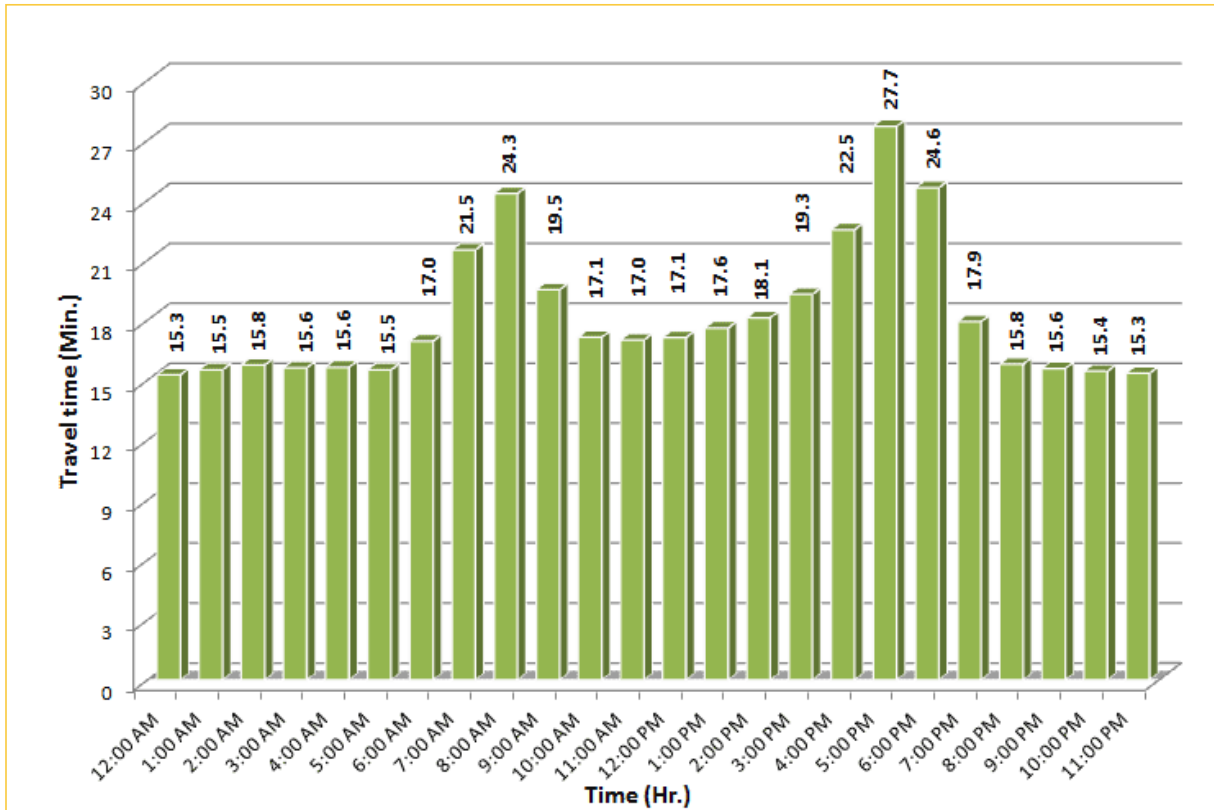

* Twelve-month average from June 1st, 2013 to May 31st, 2014.

TRAVEL TIME RELIABILITY REPORT

Weekdays Travel Times by Time of Day*

SR 826 Eastbound: 7.1 Miles
From: West of NW 67 Avenue
To: East of NW 12 Avenue

SR 826 Westbound: 7.1 Miles
From: East of NW 12 Avenue
To: West of NW 67 Avenue

* Twelve-month average from June 1st, 2013 to May 31st, 2014.

TRAVEL TIME RELIABILITY REPORT

Weekdays Travel Times by Time of Day*

SR 826 Northbound/Eastbound : 15.6 Miles
From: South of NW 25 Street
To: East of NW 12 Avenue

SR 826 Southbound/Westbound: 15.6 Miles
From: East of NW 12 Avenue
To: South of NW 25 Street

* Twelve-month average from June 1st, 2013 to May 31st, 2014.