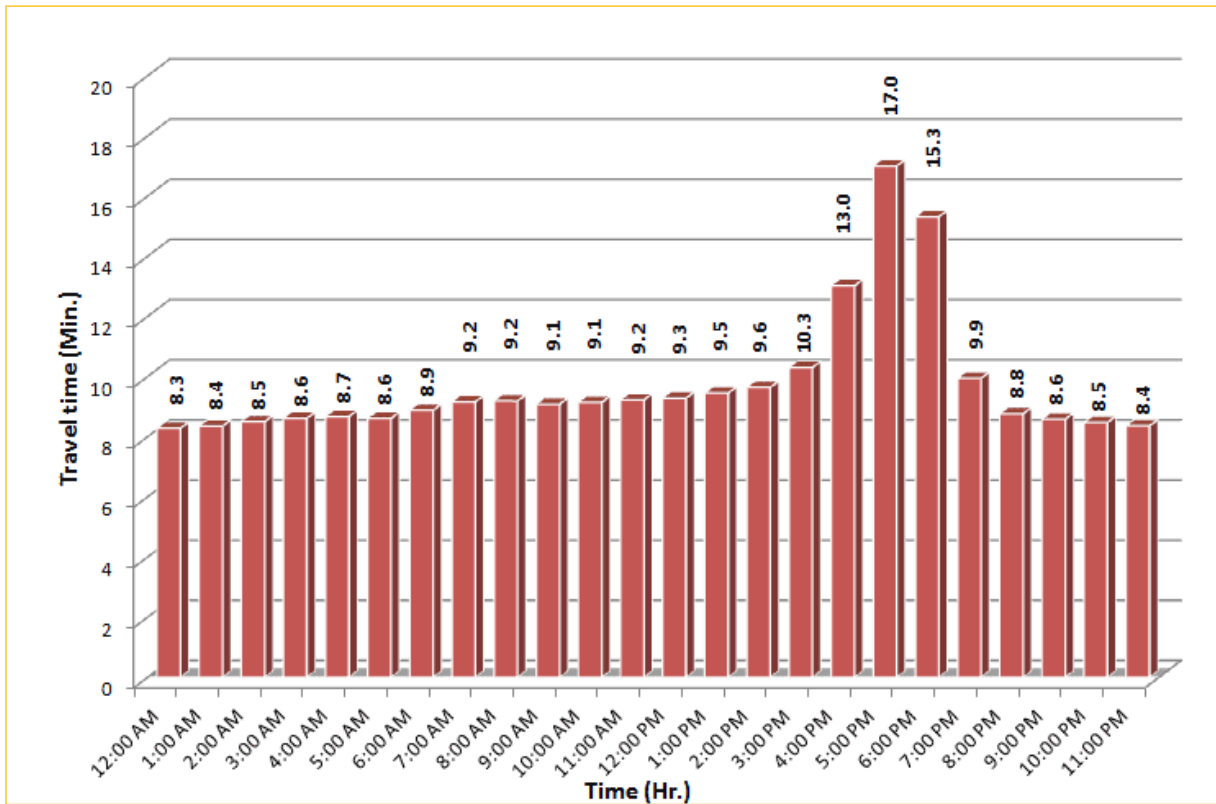

TRAVEL TIME RELIABILITY REPORT

Weekdays Travel Times by Time of Day*

SR 826 Northbound: 8.4 Miles
From: South of NW 25 Street
To: North of NW 154 Street

SR 826 Southbound: 8.4 Miles
From: North of NW 154 Street
To: South of NW 25 Street

* Twelve-month average from June 1st, 2013 to May 31st, 2014.

TRAVEL TIME RELIABILITY REPORT

Weekdays Travel Times by Time of Day*

SR 826 Eastbound: 7.1 Miles
From: West of NW 67 Avenue
To: East of NW 12 Avenue