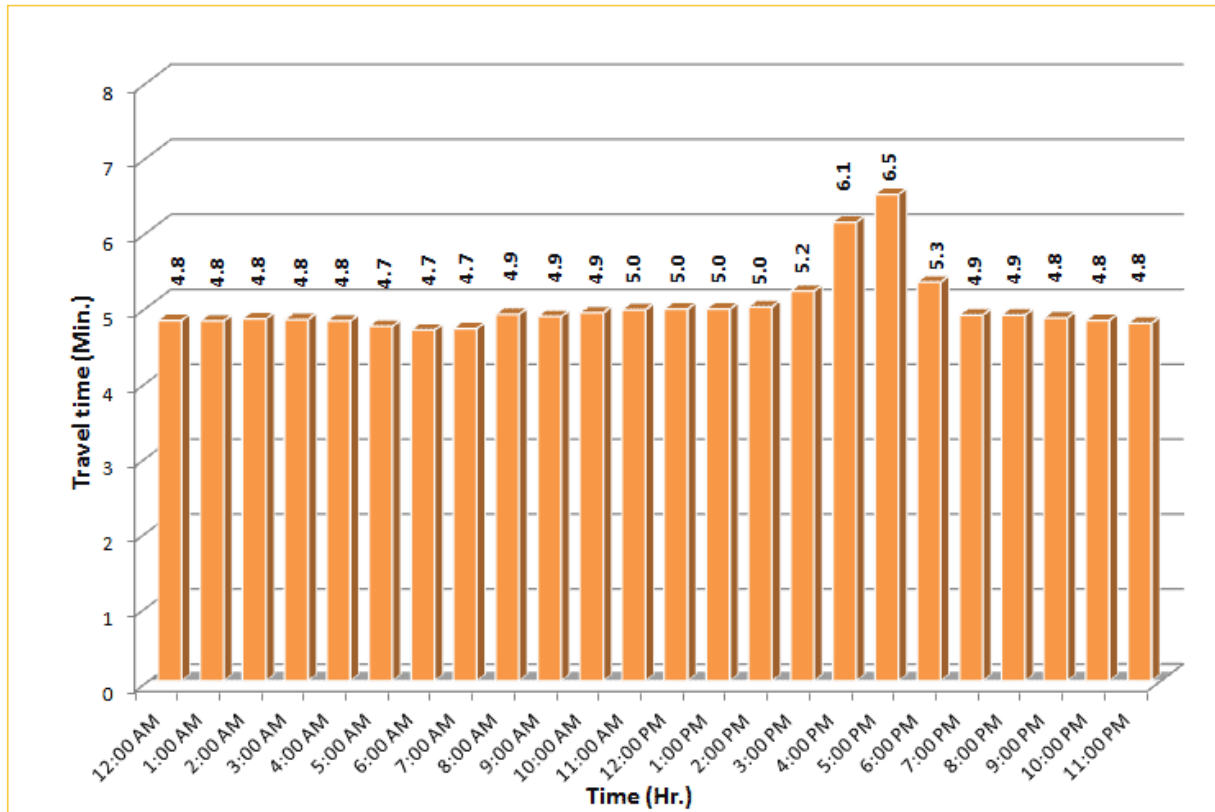

I-195 Westbound: 4.9 Miles
From: West of Alton Road
To: West of North Miami Avenue