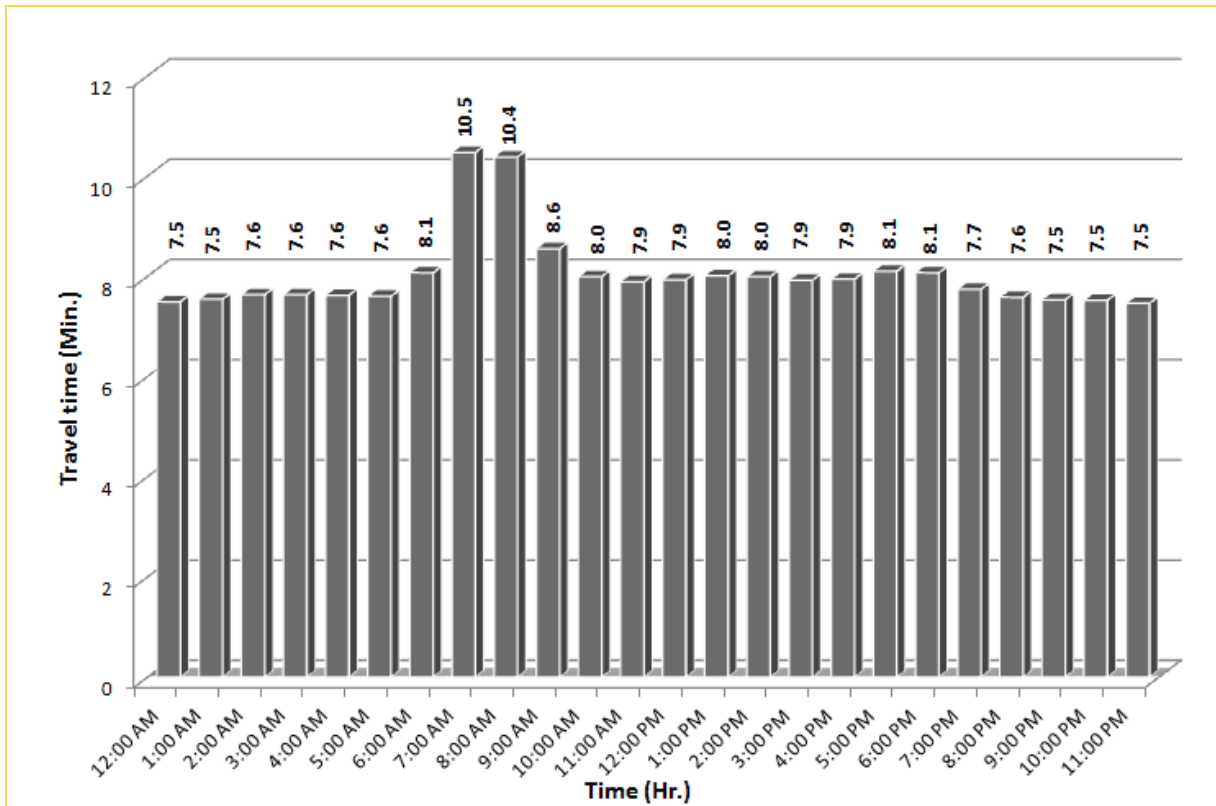

TRAVEL TIME RELIABILITY REPORT

Weekdays Travel Times by Time of Day*

SR 826 Northbound: 8.4 Miles
From: South of NW 25 Street
To: North of NW 154 Street

SR 826 Southbound: 8.4 Miles
From: North of NW 154 Street
To: South of NW 25 Street

* Twelve-month average from June 1st, 2013 to May 31st, 2014.

TRAVEL TIME RELIABILITY REPORT

Weekdays Travel Times by Time of Day*

SR 826 Eastbound: 7.1 Miles
From: West of NW 67 Avenue
To: East of NW 12 Avenue