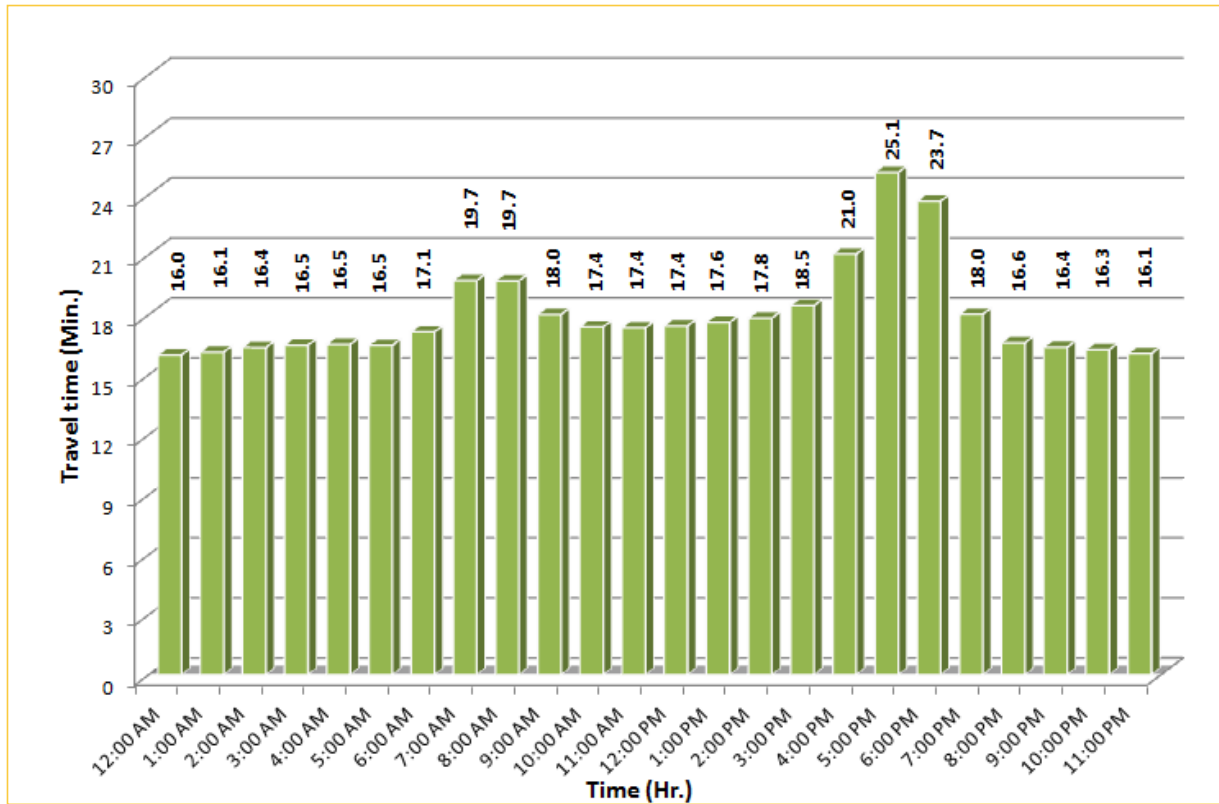

TRAVEL TIME RELIABILITY REPORT

Weekdays Travel Times by Time of Day*

SR 826 Northbound/Eastbound : 15.6 Miles
From: South of NW 25 Street
To: East of NW 12 Avenue