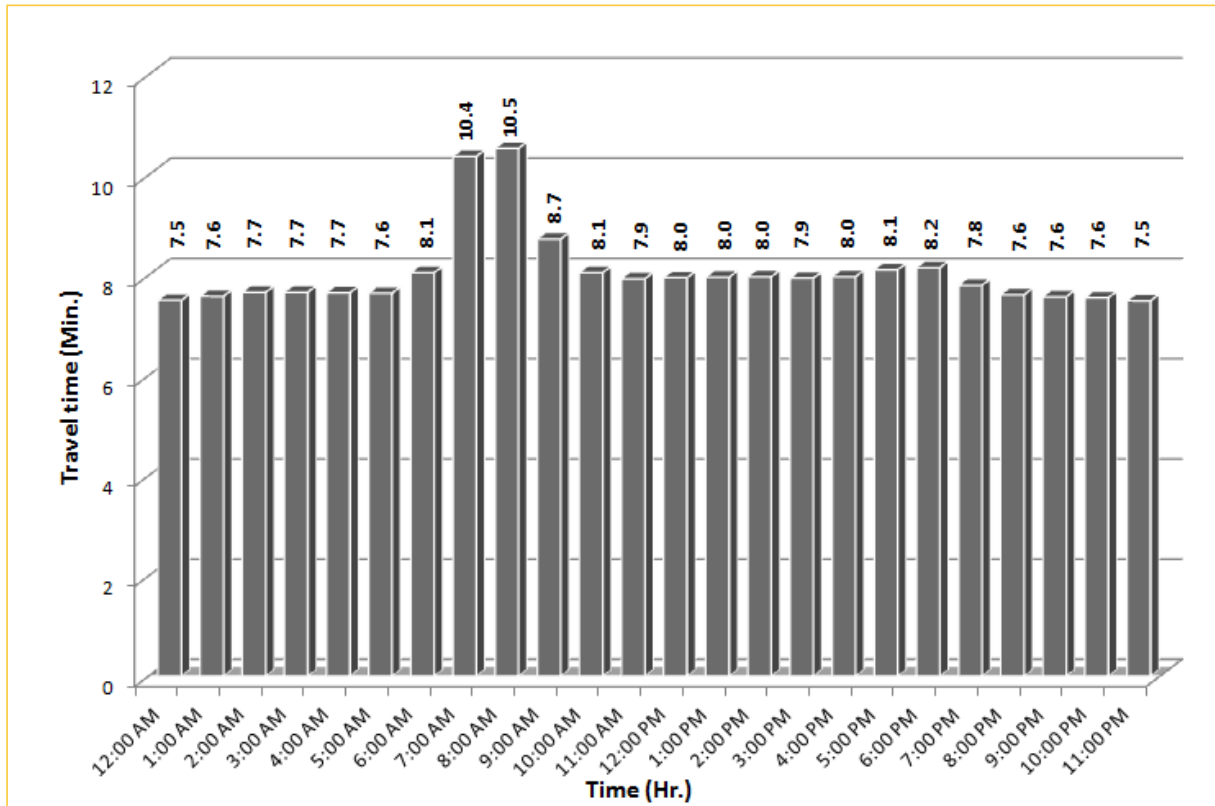

TRAVEL TIME RELIABILITY REPORT

Weekdays Travel Times by Time of Day*

SR 826 Northbound: 8.4 Miles
From: South of NW 25 Street
To: North of NW 154 Street

SR 826 Southbound: 8.4 Miles
From: North of NW 154 Street
To: South of NW 25 Street

* Twelve-month average from March 1st, 2013 to February 28th, 2014.

TRAVEL TIME RELIABILITY REPORT

Weekdays Travel Times by Time of Day*

SR 826 Eastbound: 7.1 Miles
From: West of NW 67 Avenue
To: East of NW 12 Avenue

SR 826 Westbound: 7.1 Miles
From: East of NW 12 Avenue
To: West of NW 67 Avenue

* Twelve-month average from March 1st, 2013 to February 28th, 2014.

TRAVEL TIME RELIABILITY REPORT

Weekdays Travel Times by Time of Day*