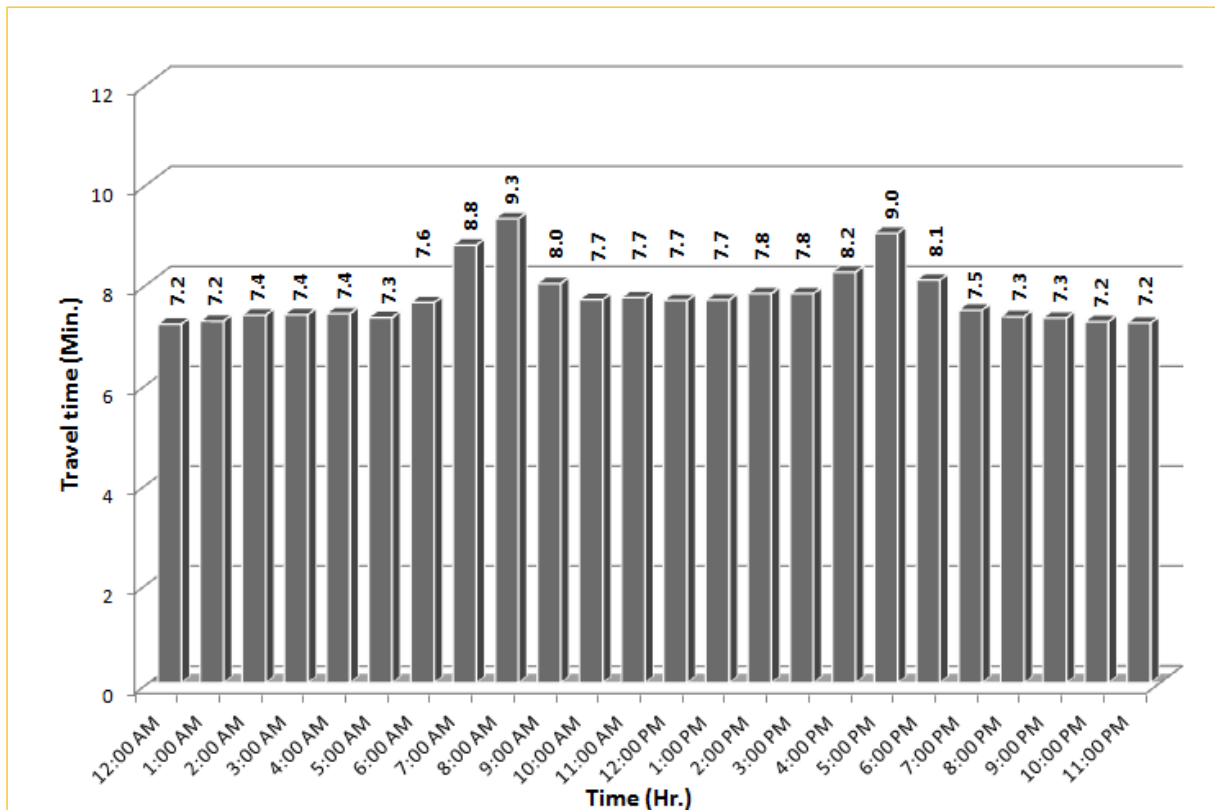

* Twelve-month average from March 1st, 2013 to February 28th, 2014.

TRAVEL TIME RELIABILITY REPORT

Weekdays Travel Times by Time of Day*

SR 826 Eastbound: 7.1 Miles
From: West of NW 67 Avenue
To: East of NW 12 Avenue

SR 826 Westbound: 7.1 Miles
From: East of NW 12 Avenue
To: West of NW 67 Avenue

* Twelve-month average from March 1st, 2013 to February 28th, 2014.

TRAVEL TIME RELIABILITY REPORT

Weekdays Travel Times by Time of Day*