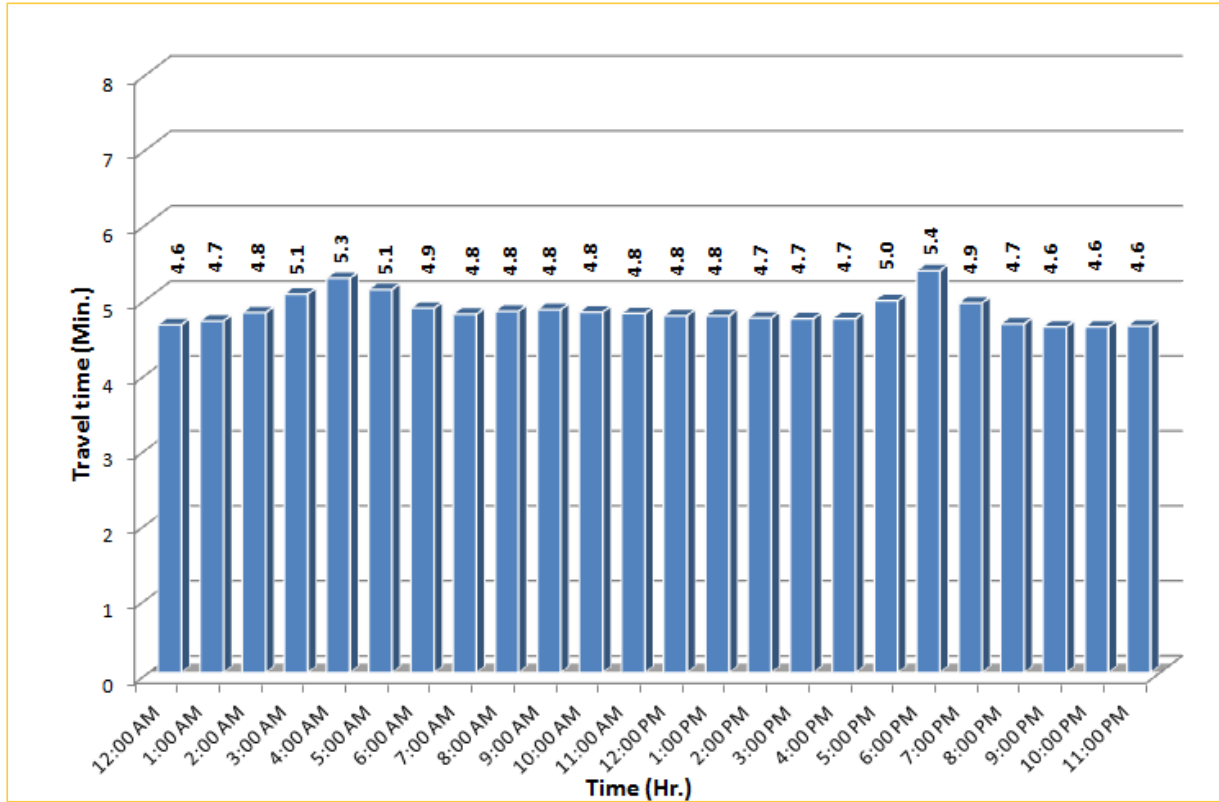

TRAVEL TIME RELIABILITY REPORT

Weekdays Travel Times by Time of Day*

I-75 Northbound: 5.4 Miles
From: West of SR 826
To: North of Florida's Turnpike