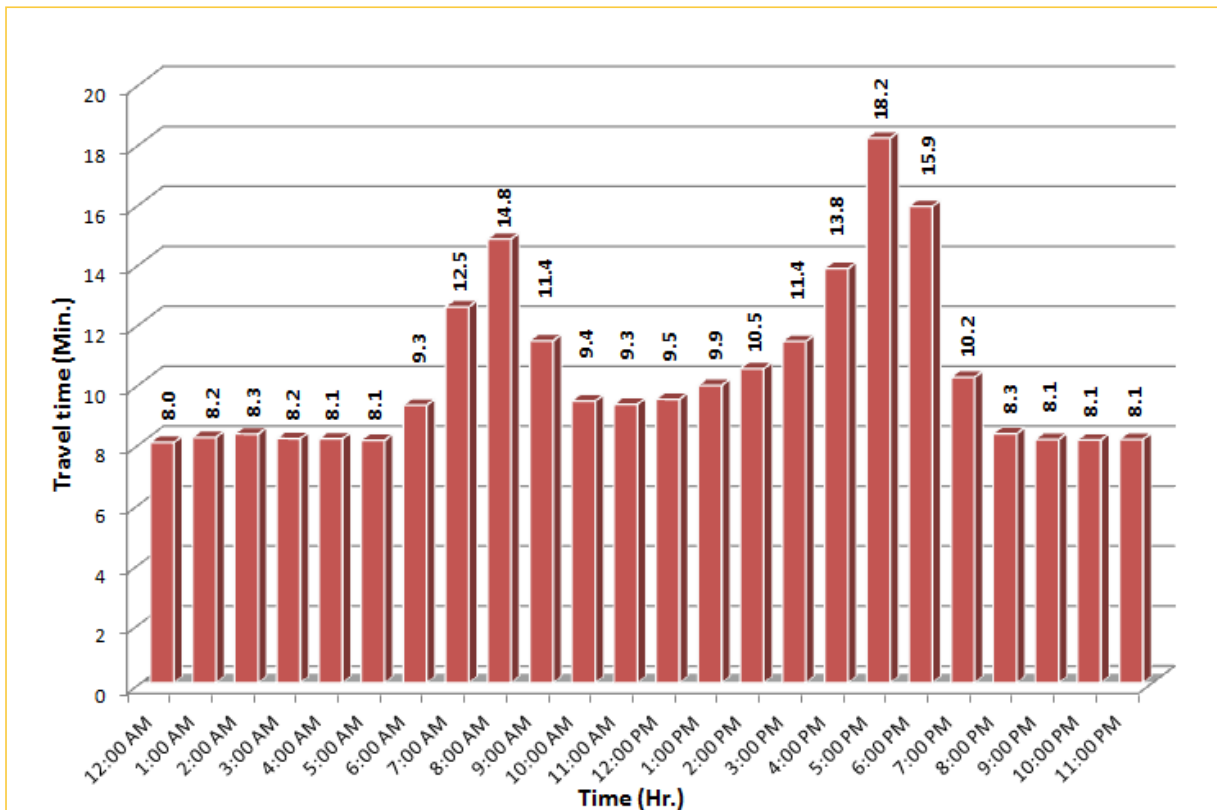

TRAVEL TIME RELIABILITY REPORT

Weekdays Travel Times by Time of Day*

SR 826 Northbound: 8.4 Miles
From: South of NW 25 Street
To: North of NW 154 Street

SR 826 Southbound: 8.4 Miles
From: North of NW 154 Street
To: South of NW 25 Street

* Twelve-month average from March 1st, 2013 to February 28th, 2014.

TRAVEL TIME RELIABILITY REPORT

Weekdays Travel Times by Time of Day*

SR 826 Eastbound: 7.1 Miles
From: West of NW 67 Avenue
To: East of NW 12 Avenue