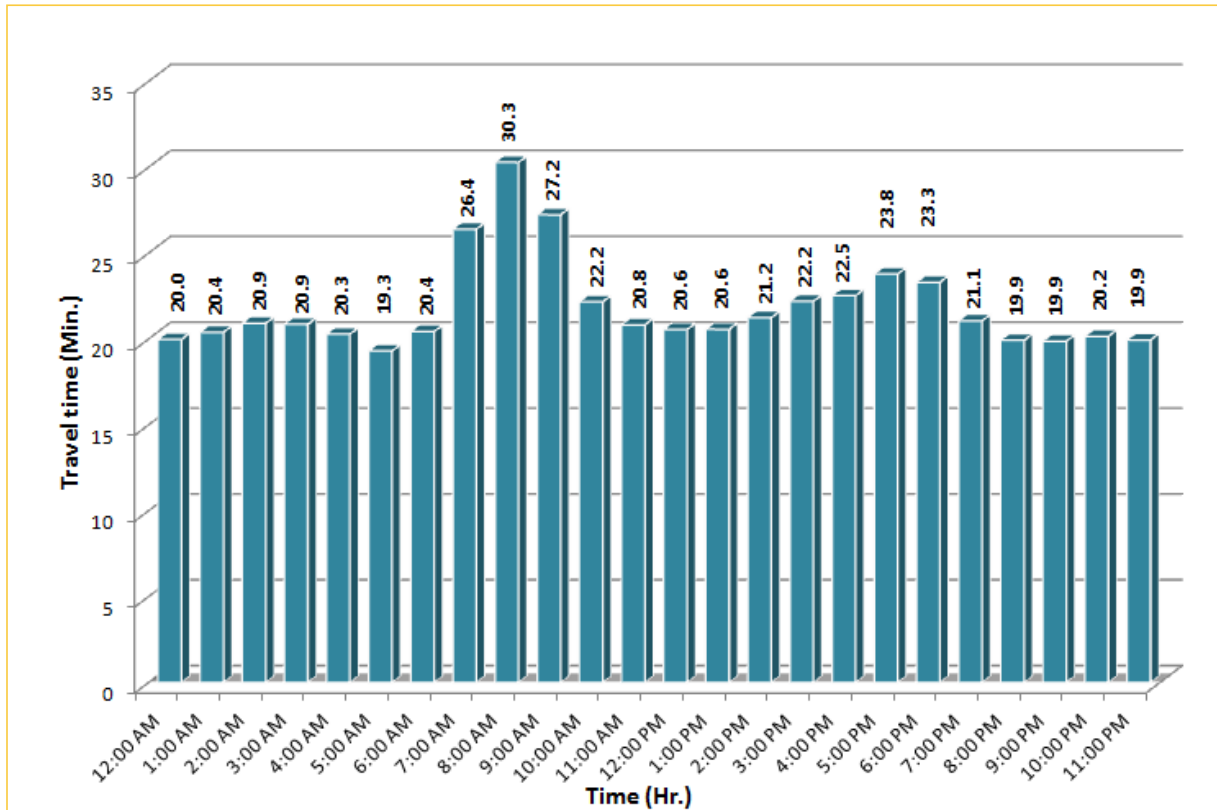

TRAVEL TIME RELIABILITY REPORT

Weekdays Travel Times by Time of Day*

I-95 Northbound: 17.3 Miles
From: US-1
To: Miami-Dade / Broward County Line

I-95 Southbound: 17.3 Miles
From: Miami-Dade / Broward County Line
To: US-1

* Twelve-month average from March 1st, 2013 to February 28th, 2014. Excludes express lanes.

TRAVEL TIME RELIABILITY REPORT

Weekdays Travel Times by Time of Day*

I-195 Eastbound: 4.9 Miles
From: West of North Miami Avenue
To: West of Alton Road

* Twelve-month average from March 1st, 2013 to February 28th, 2014.

TRAVEL TIME RELIABILITY REPORT

Weekdays Travel Times by Time of Day*

SR 826 Eastbound: 7.1 Miles
From: West of NW 67 Avenue
To: East of NW 12 Avenue

SR 826 Northbound/Eastbound : 15.6 Miles
From: South of NW 25 Street
To: East of NW 12 Avenue

SR 826 Southbound/Westbound: 15.6 Miles
From: East of NW 12 Avenue
To: South of NW 25 Street

* Twelve-month average from March 1st, 2013 to February 28th, 2014.