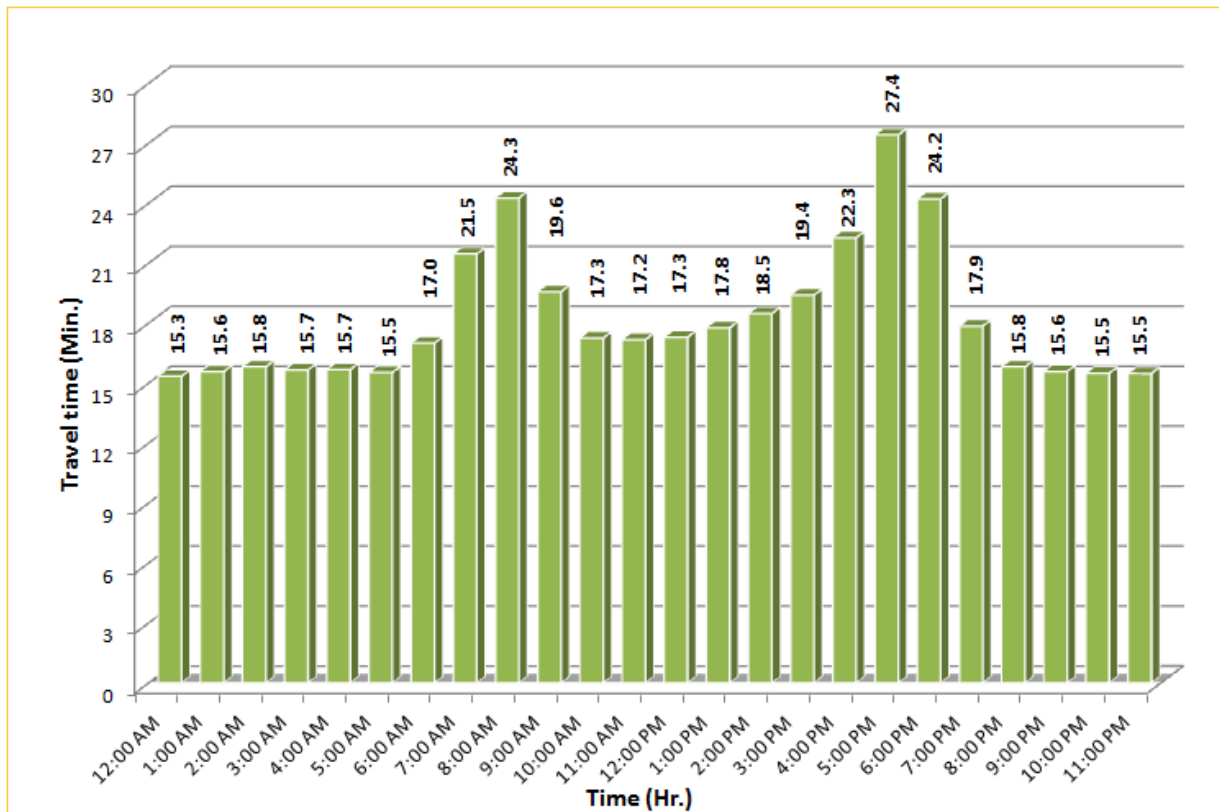

* Twelve-month average from March 1st, 2013 to February 28th, 2014.

TRAVEL TIME RELIABILITY REPORT

Weekdays Travel Times by Time of Day*

SR 826 Eastbound: 7.1 Miles
From: West of NW 67 Avenue
To: East of NW 12 Avenue

SR 826 Westbound: 7.1 Miles
From: East of NW 12 Avenue
To: West of NW 67 Avenue

* Twelve-month average from March 1st, 2013 to February 28th, 2014.

TRAVEL TIME RELIABILITY REPORT

Weekdays Travel Times by Time of Day*

SR 826 Northbound/Eastbound : 15.6 Miles
From: South of NW 25 Street
To: East of NW 12 Avenue

SR 826 Southbound/Westbound: 15.6 Miles
From: East of NW 12 Avenue
To: South of NW 25 Street

* Twelve-month average from March 1st, 2013 to February 28th, 2014.