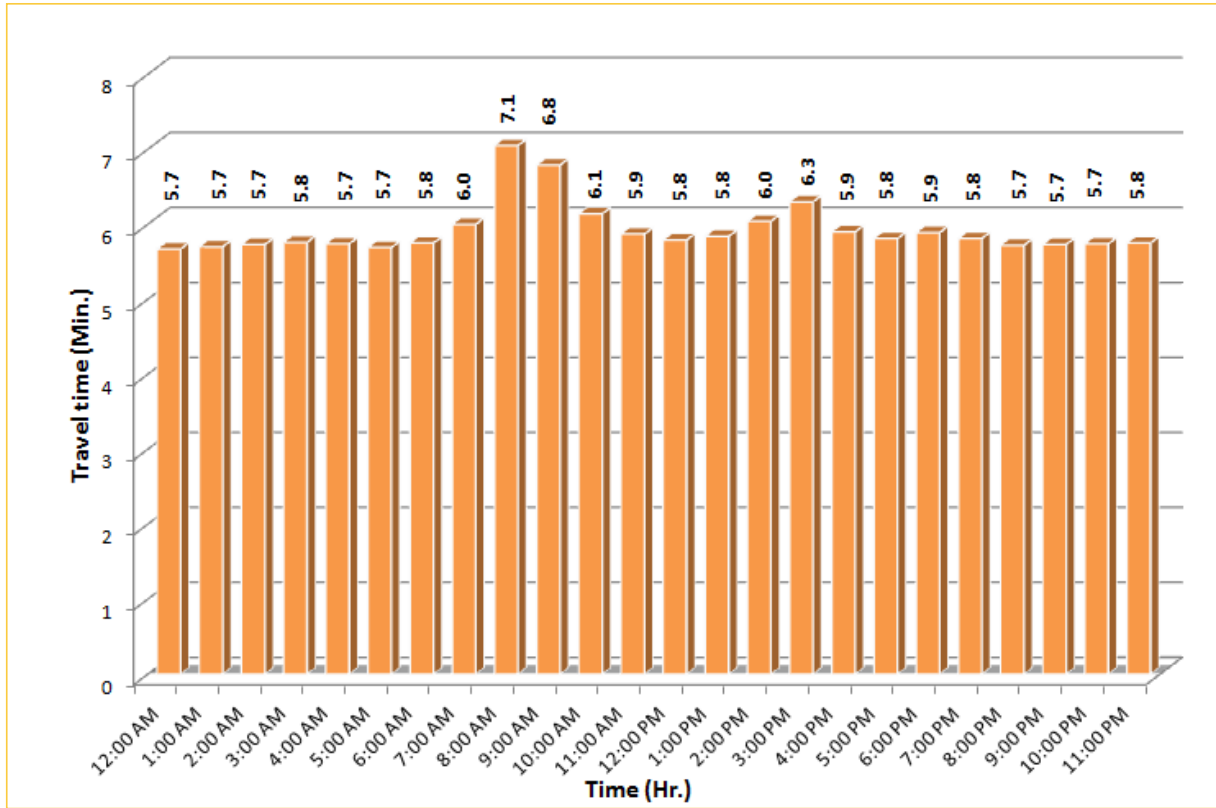

TRAVEL TIME RELIABILITY REPORT

Weekdays Travel Times by Time of Day*

I-95 Northbound: 17.3 Miles
From: US-1
To: Miami-Dade / Broward County Line

I-95 Southbound: 17.3 Miles
From: Miami-Dade / Broward County Line
To: US-1

* Twelve-month average from March 1st, 2013 to February 28th, 2014. Excludes express lanes.

TRAVEL TIME RELIABILITY REPORT

Weekdays Travel Times by Time of Day*

I-195 Eastbound: 4.9 Miles
From: West of North Miami Avenue
To: West of Alton Road

TRAVEL TIME RELIABILITY REPORT

Weekdays Travel Times by Time of Day*

SR 826 Northbound: 8.4 Miles
From: South of NW 25 Street
To: North of NW 154 Street

SR 826 Southbound: 8.4 Miles
From: North of NW 154 Street
To: South of NW 25 Street

* Twelve-month average from March 1st, 2013 to February 28th, 2014.

TRAVEL TIME RELIABILITY REPORT

Weekdays Travel Times by Time of Day*

SR 826 Eastbound: 7.1 Miles
From: West of NW 67 Avenue
To: East of NW 12 Avenue