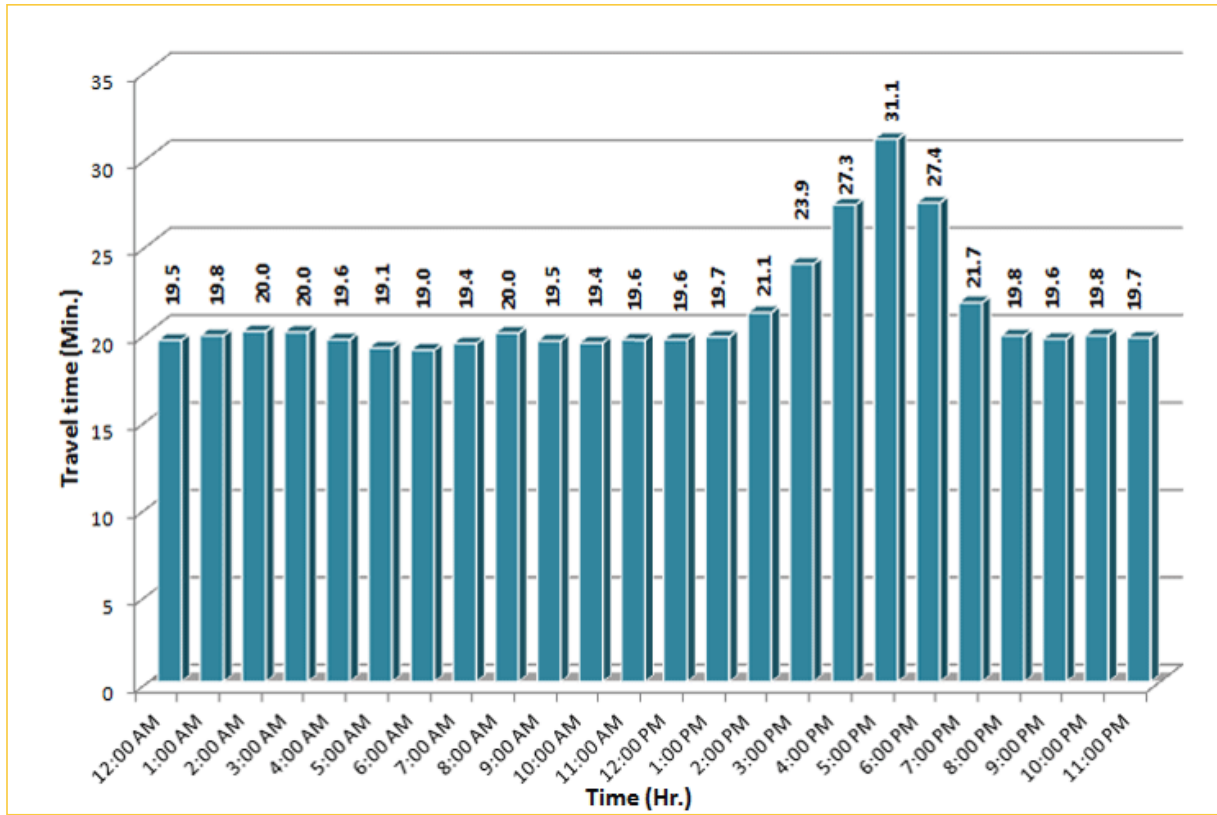

TRAVEL TIME RELIABILITY REPORT

Weekdays Travel Times by Time of Day*

I-95 Northbound: 17.3 Miles
From: US-1
To: Miami-Dade / Broward County Line

I-95 Southbound: 17.3 Miles
From: Miami-Dade / Broward County Line
To: US-1

* Twelve-month average from March 1st, 2013 to February 28th, 2014. Excludes express lanes.

TRAVEL TIME RELIABILITY REPORT

Weekdays Travel Times by Time of Day*

I-195 Eastbound: 4.9 Miles
From: West of North Miami Avenue
To: West of Alton Road

* Twelve-month average from March 1st, 2013 to February 28th, 2014.

TRAVEL TIME RELIABILITY REPORT

Weekdays Travel Times by Time of Day*

SR 826 Eastbound: 7.1 Miles
From: West of NW 67 Avenue
To: East of NW 12 Avenue

SR 826 Northbound/Eastbound : 15.6 Miles
From: South of NW 25 Street
To: East of NW 12 Avenue

SR 826 Southbound/Westbound: 15.6 Miles
From: East of NW 12 Avenue
To: South of NW 25 Street

* Twelve-month average from March 1st, 2013 to February 28th, 2014.