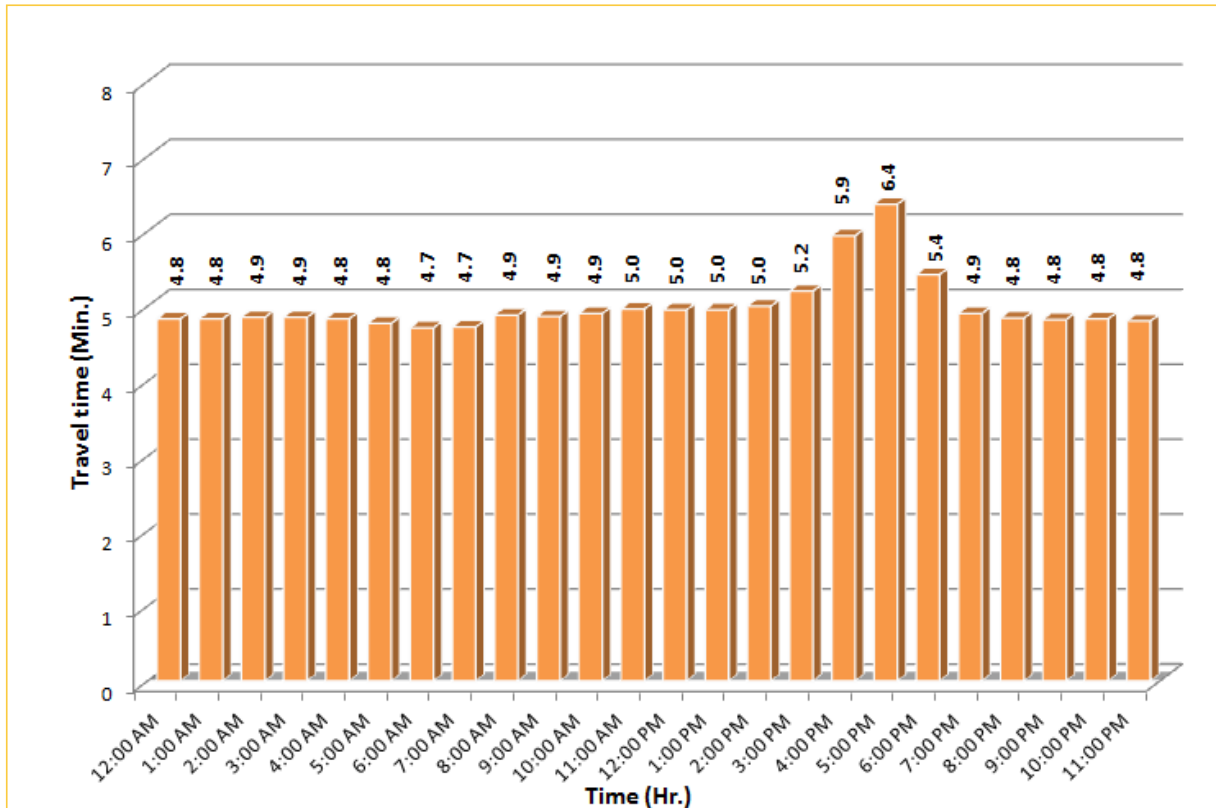

I-195 Westbound: 4.9 Miles
From: West of Alton Road
To: West of North Miami Avenue