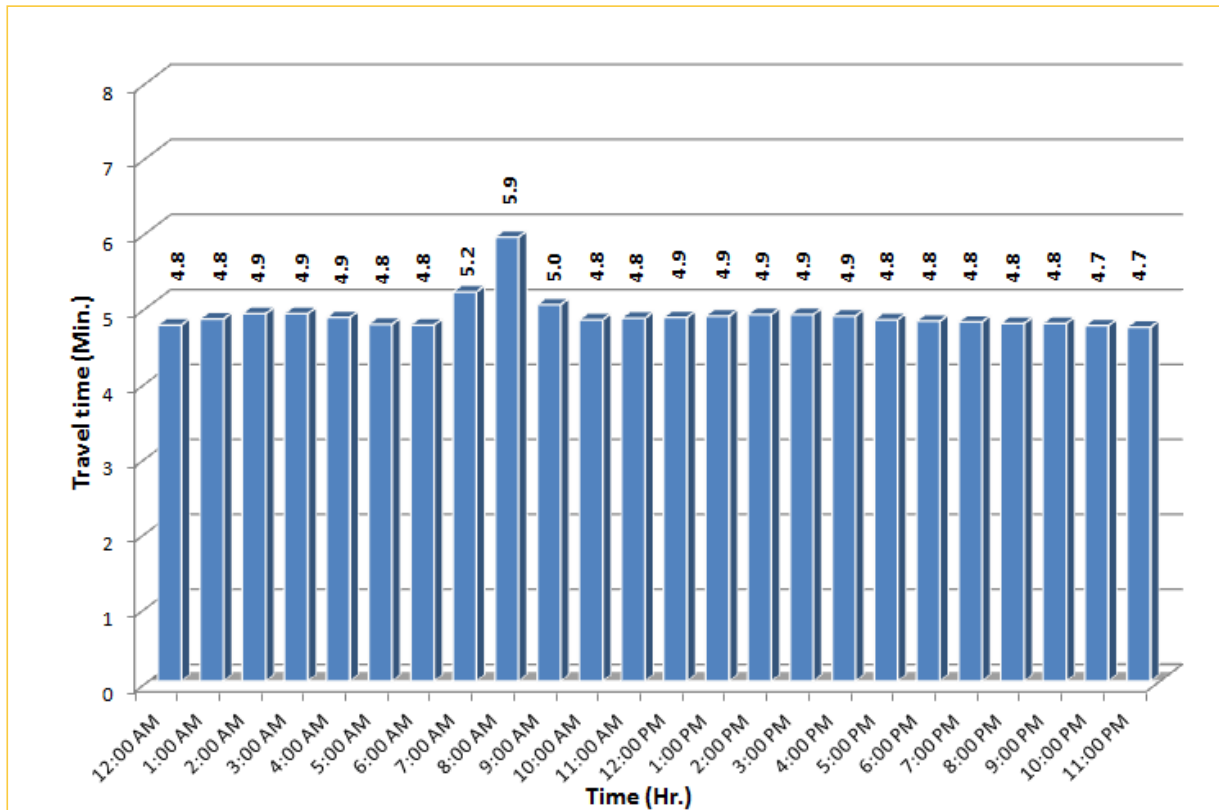

I-75 Southbound: 5.4 Miles
From: North of Florida's Turnpike
To: West of SR 826