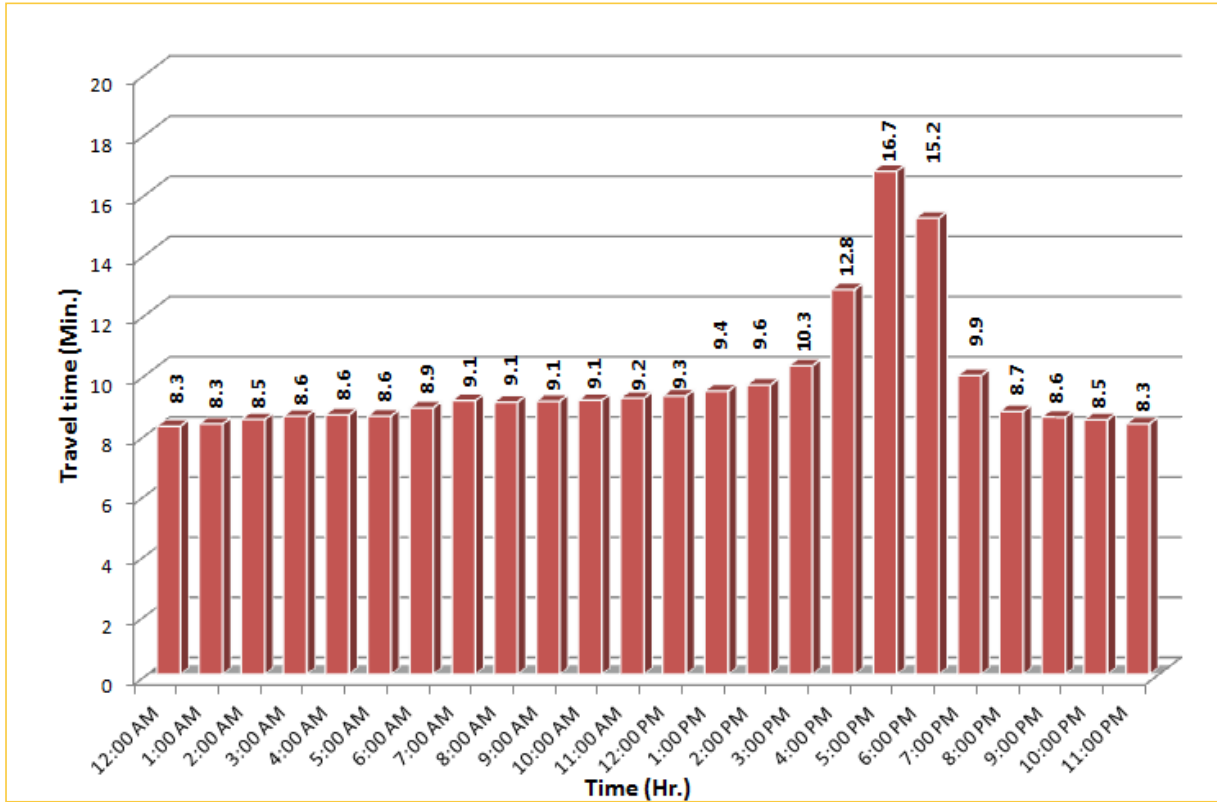

TRAVEL TIME RELIABILITY REPORT

Weekdays Travel Times by Time of Day*

SR 826 Northbound: 8.4 Miles
From: South of NW 25 Street
To: North of NW 154 Street

SR 826 Southbound: 8.4 Miles
From: North of NW 154 Street
To: South of NW 25 Street

* Twelve-month average from March 1st, 2013 to February 28th, 2014.

TRAVEL TIME RELIABILITY REPORT

Weekdays Travel Times by Time of Day*

SR 826 Eastbound: 7.1 Miles
From: West of NW 67 Avenue
To: East of NW 12 Avenue