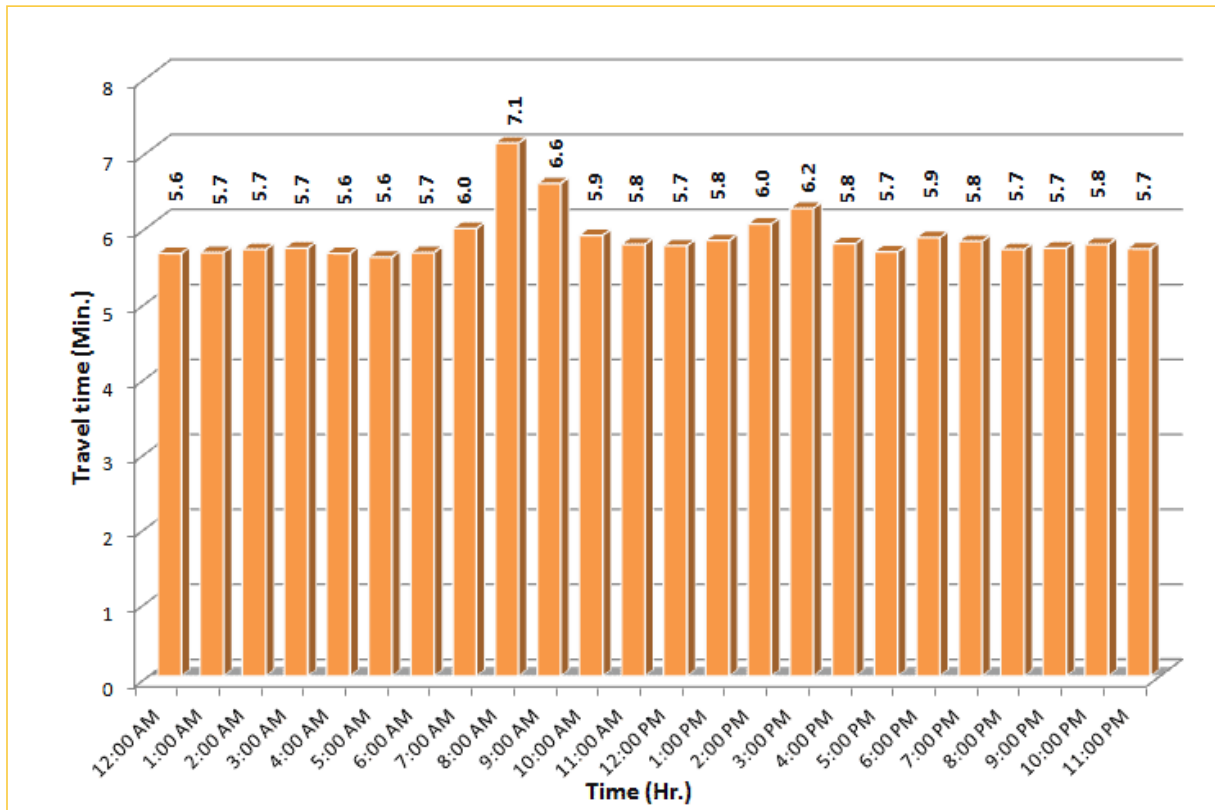

TRAVEL TIME RELIABILITY REPORT

Weekdays Travel Times by Time of Day*

I-95 Northbound: 17.3 Miles
From: US-1
To: Miami-Dade / Broward County Line

I-95 Southbound: 17.3 Miles
From: Miami-Dade / Broward County Line
To: US-1

* Twelve-month average from December 1st, 2013 to November 30th, 2014. Excludes express lanes.

TRAVEL TIME RELIABILITY REPORT

Weekdays Travel Times by Time of Day*

I-195 Eastbound: 4.9 Miles
From: West of North Miami Avenue
To: West of Alton Road

* Twelve-month average from December 1st, 2013 to November 30th, 2014.

TRAVEL TIME RELIABILITY REPORT

Weekdays Travel Times by Time of Day*

SR 826 Eastbound: 7.1 Miles
From: West of NW 67 Avenue
To: East of NW 12 Avenue