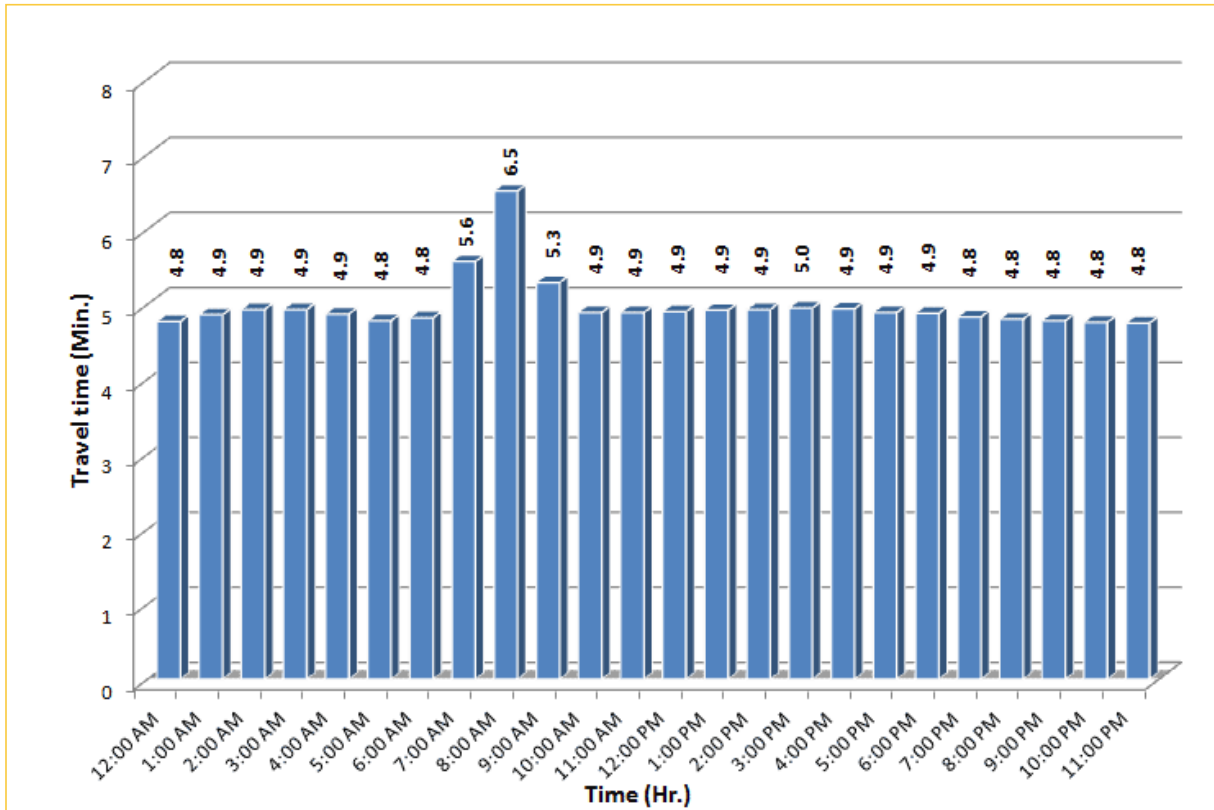

I-75 Southbound: 5.4 Miles
From: North of Florida's Turnpike
To: West of SR 826