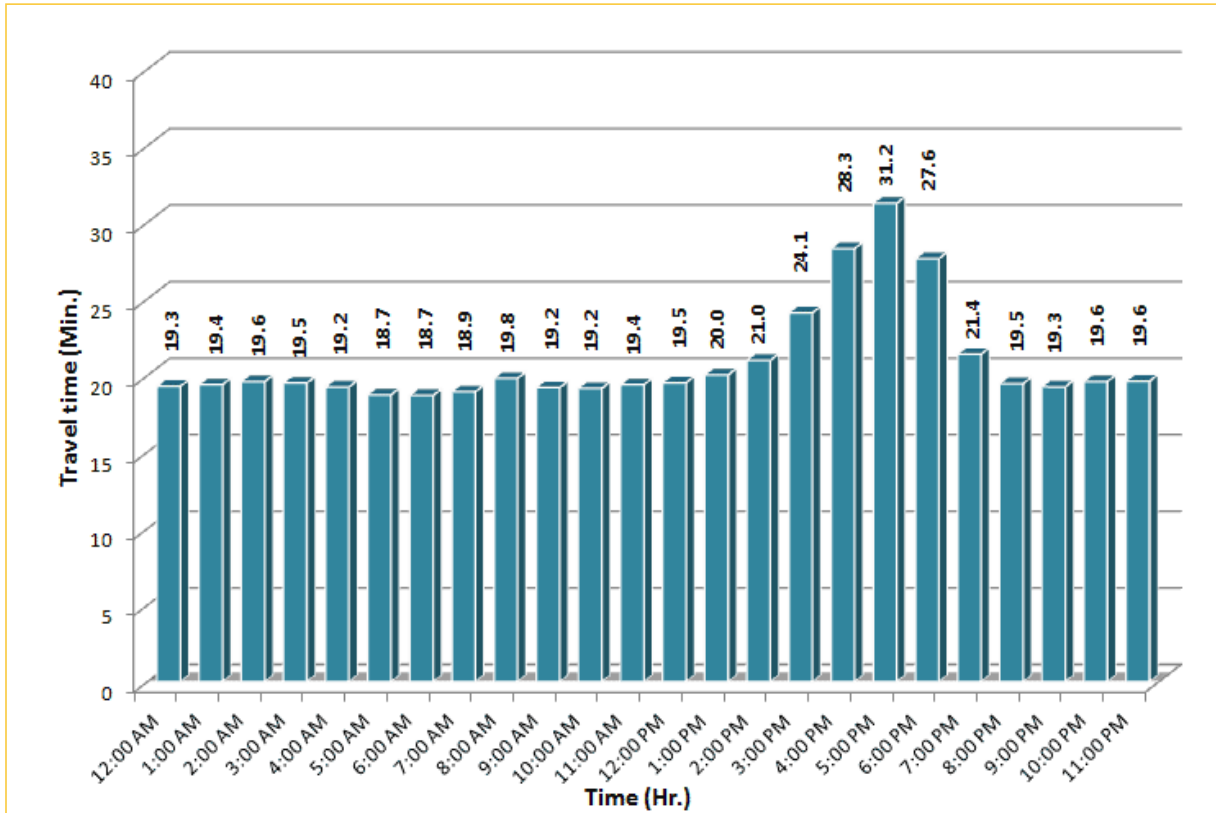

TRAVEL TIME RELIABILITY REPORT

Weekdays Travel Times by Time of Day*

I-95 Northbound: 17.3 Miles
From: US-1
To: Miami-Dade / Broward County Line

I-95 Southbound: 17.3 Miles
From: Miami-Dade / Broward County Line
To: US-1

* Twelve-month average from December 1st, 2013 to November 30th, 2014. Excludes express lanes.

TRAVEL TIME RELIABILITY REPORT

Weekdays Travel Times by Time of Day*

I-195 Eastbound: 4.9 Miles
From: West of North Miami Avenue
To: West of Alton Road

* Twelve-month average from December 1st, 2013 to November 30th, 2014.

TRAVEL TIME RELIABILITY REPORT

Weekdays Travel Times by Time of Day*

SR 826 Eastbound: 7.1 Miles
From: West of NW 67 Avenue
To: East of NW 12 Avenue

SR 826 Northbound/Eastbound : 15.6 Miles
From: South of NW 25 Street
To: East of NW 12 Avenue

SR 826 Southbound/Westbound: 15.6 Miles
From: East of NW 12 Avenue
To: South of NW 25 Street

* Twelve-month average from December 1st, 2013 to November 30th, 2014.