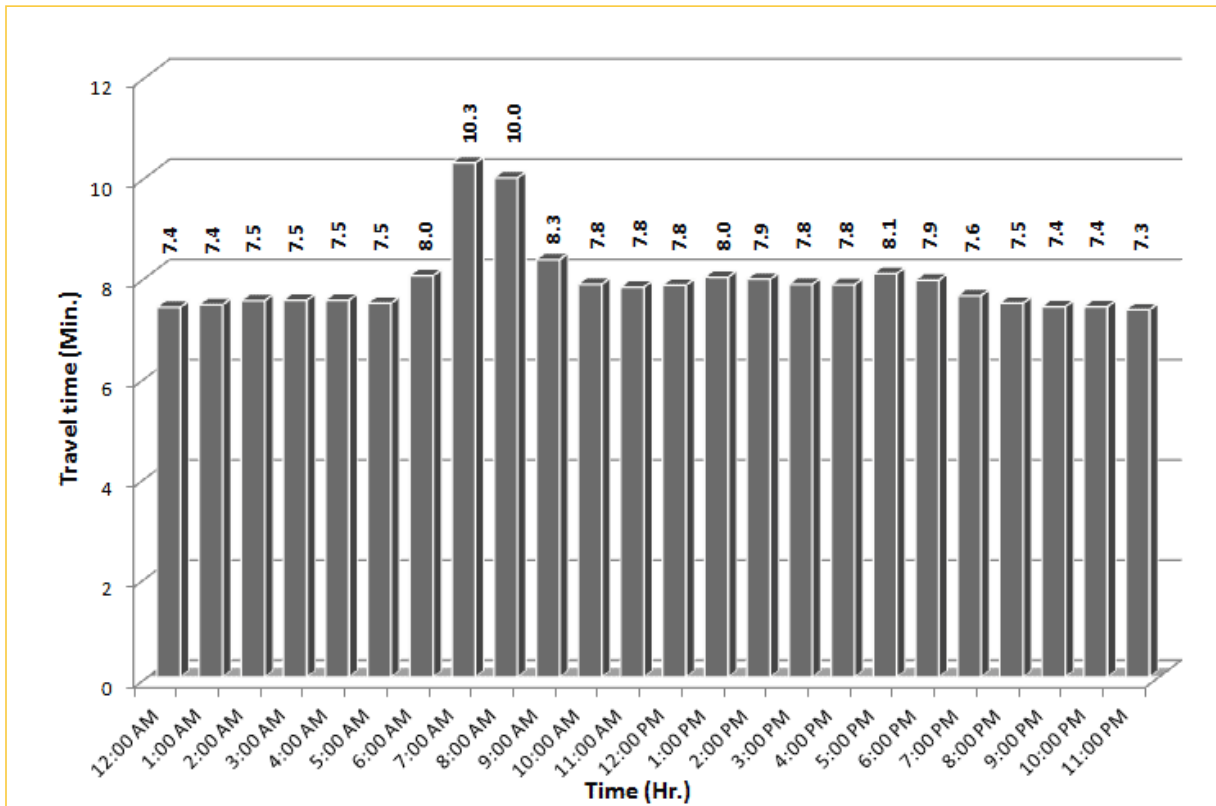

TRAVEL TIME RELIABILITY REPORT

Weekdays Travel Times by Time of Day*

SR 826 Northbound: 8.4 Miles
From: South of NW 25 Street
To: North of NW 154 Street

SR 826 Southbound: 8.4 Miles
From: North of NW 154 Street
To: South of NW 25 Street

* Twelve-month average from December 1st, 2013 to November 30th, 2014.

TRAVEL TIME RELIABILITY REPORT

Weekdays Travel Times by Time of Day*

SR 826 Eastbound: 7.1 Miles
From: West of NW 67 Avenue
To: East of NW 12 Avenue