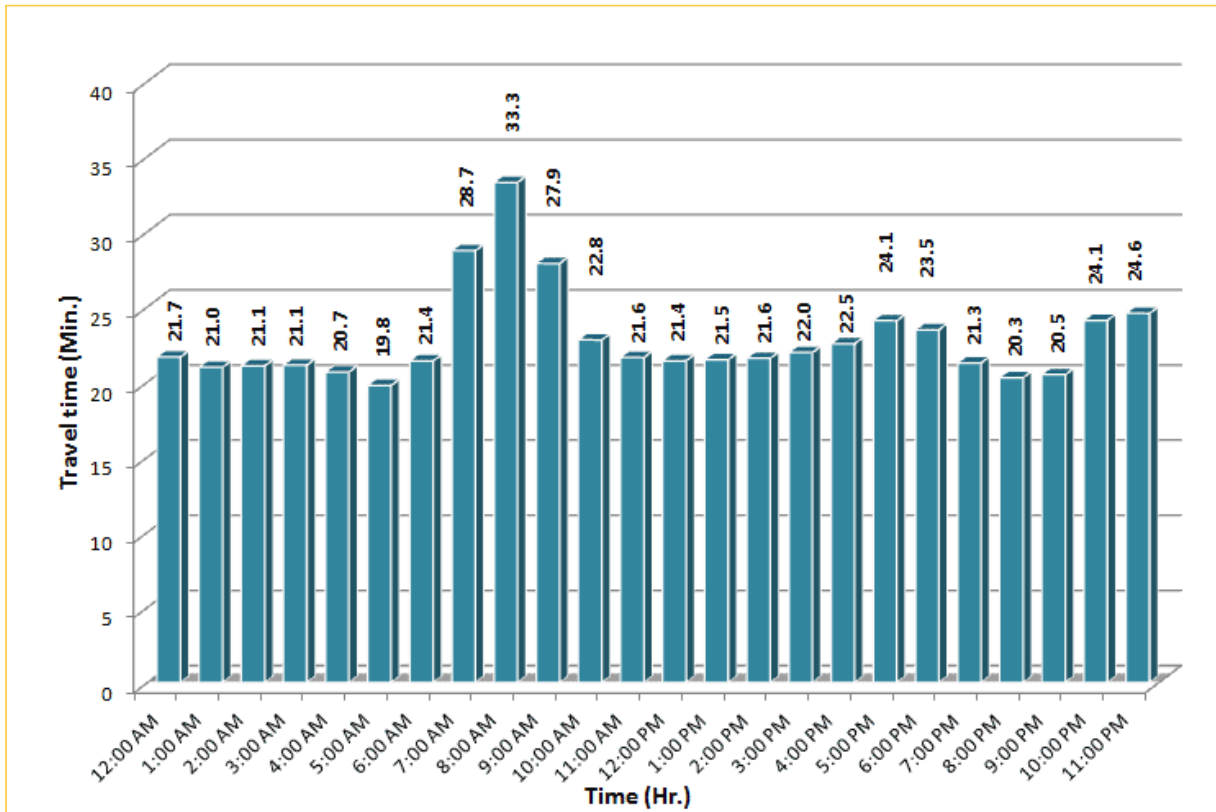

TRAVEL TIME RELIABILITY REPORT

Weekdays Travel Times by Time of Day*

I-95 Northbound: 17.3 Miles
From: US-1
To: Miami-Dade / Broward County Line

I-95 Southbound: 17.3 Miles
From: Miami-Dade / Broward County Line
To: US-1

* Twelve-month average from December 1st, 2013 to November 30th, 2014. Excludes express lanes.

TRAVEL TIME RELIABILITY REPORT

Weekdays Travel Times by Time of Day*

I-195 Eastbound: 4.9 Miles
From: West of North Miami Avenue
To: West of Alton Road

* Twelve-month average from December 1st, 2013 to November 30th, 2014.

TRAVEL TIME RELIABILITY REPORT

Weekdays Travel Times by Time of Day*

SR 826 Eastbound: 7.1 Miles
From: West of NW 67 Avenue
To: East of NW 12 Avenue

SR 826 Northbound/Eastbound : 15.6 Miles
From: South of NW 25 Street
To: East of NW 12 Avenue

SR 826 Southbound/Westbound: 15.6 Miles
From: East of NW 12 Avenue
To: South of NW 25 Street

* Twelve-month average from December 1st, 2013 to November 30th, 2014.