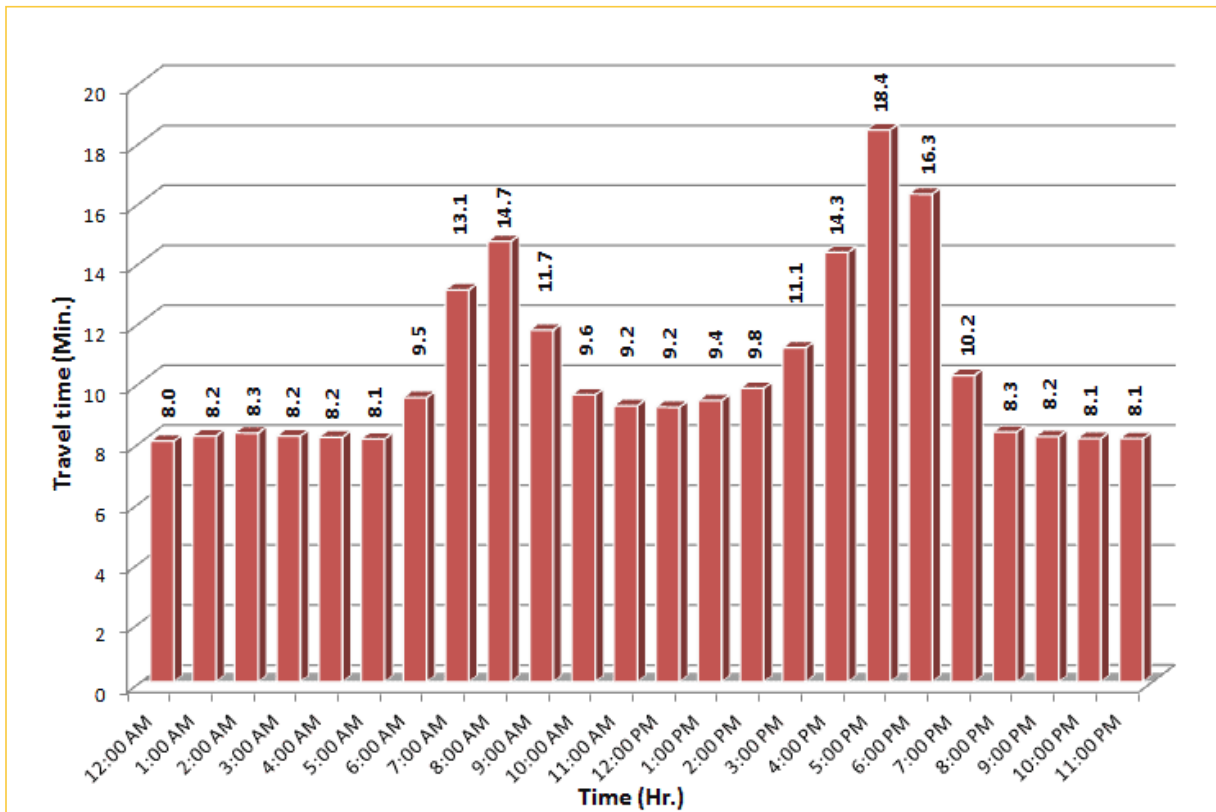

TRAVEL TIME RELIABILITY REPORT

Weekdays Travel Times by Time of Day*

SR 826 Northbound: 8.4 Miles
From: South of NW 25 Street
To: North of NW 154 Street

SR 826 Southbound: 8.4 Miles
From: North of NW 154 Street
To: South of NW 25 Street

* Twelve-month average from December 1st, 2013 to November 30th, 2014.

TRAVEL TIME RELIABILITY REPORT

Weekdays Travel Times by Time of Day*

SR 826 Eastbound: 7.1 Miles
From: West of NW 67 Avenue
To: East of NW 12 Avenue