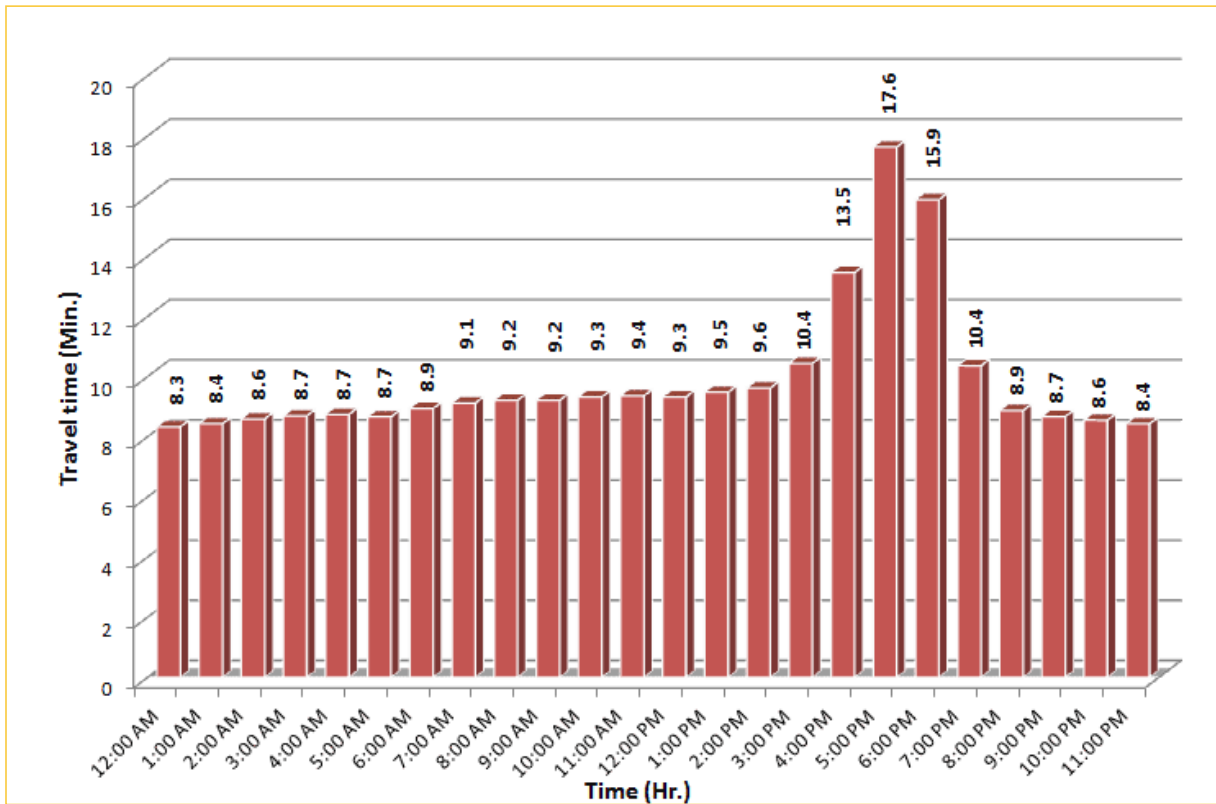

TRAVEL TIME RELIABILITY REPORT

Weekdays Travel Times by Time of Day*

SR 826 Northbound: 8.4 Miles
From: South of NW 25 Street
To: North of NW 154 Street

SR 826 Southbound: 8.4 Miles
From: North of NW 154 Street
To: South of NW 25 Street

* Twelve-month average from December 1st, 2013 to November 30th, 2014.

TRAVEL TIME RELIABILITY REPORT

Weekdays Travel Times by Time of Day*

SR 826 Eastbound: 7.1 Miles
From: West of NW 67 Avenue
To: East of NW 12 Avenue