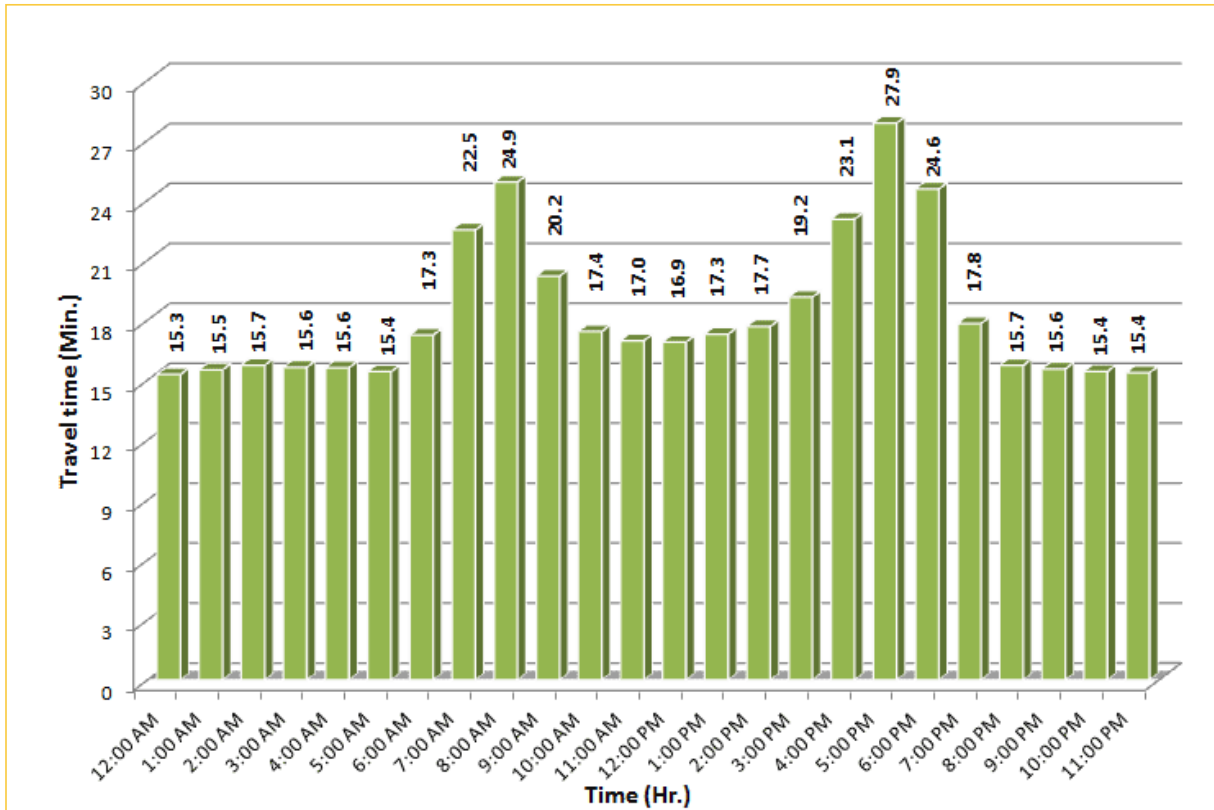

* Twelve-month average from December 1st, 2013 to November 30th, 2014.

TRAVEL TIME RELIABILITY REPORT

Weekdays Travel Times by Time of Day*

SR 826 Eastbound: 7.1 Miles
From: West of NW 67 Avenue
To: East of NW 12 Avenue

SR 826 Westbound: 7.1 Miles
From: East of NW 12 Avenue
To: West of NW 67 Avenue

* Twelve-month average from December 1st, 2013 to November 30th, 2014.

TRAVEL TIME RELIABILITY REPORT

Weekdays Travel Times by Time of Day*

SR 826 Northbound/Eastbound : 15.6 Miles
From: South of NW 25 Street
To: East of NW 12 Avenue

SR 826 Southbound/Westbound: 15.6 Miles
From: East of NW 12 Avenue
To: South of NW 25 Street

* Twelve-month average from December 1st, 2013 to November 30th, 2014.