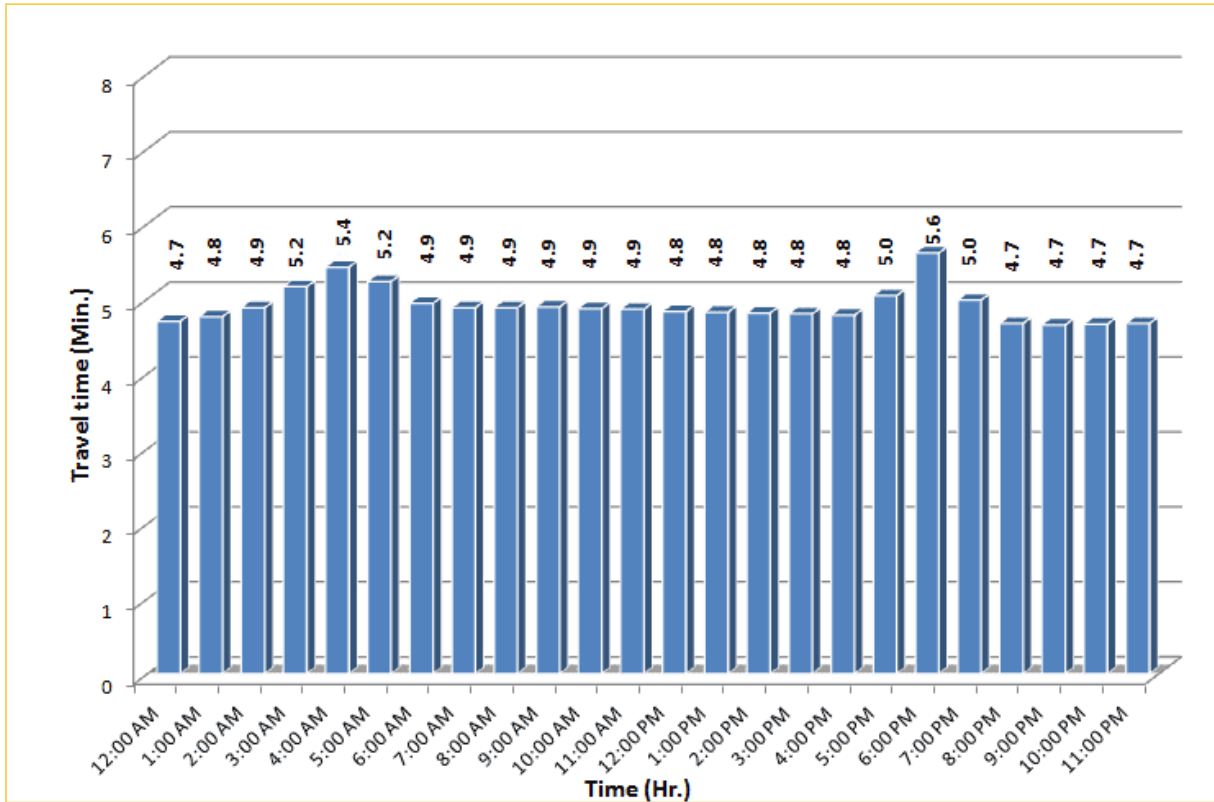

TRAVEL TIME RELIABILITY REPORT

Weekdays Travel Times by Time of Day*

I-75 Northbound: 5.4 Miles
From: West of SR 826
To: North of Florida's Turnpike