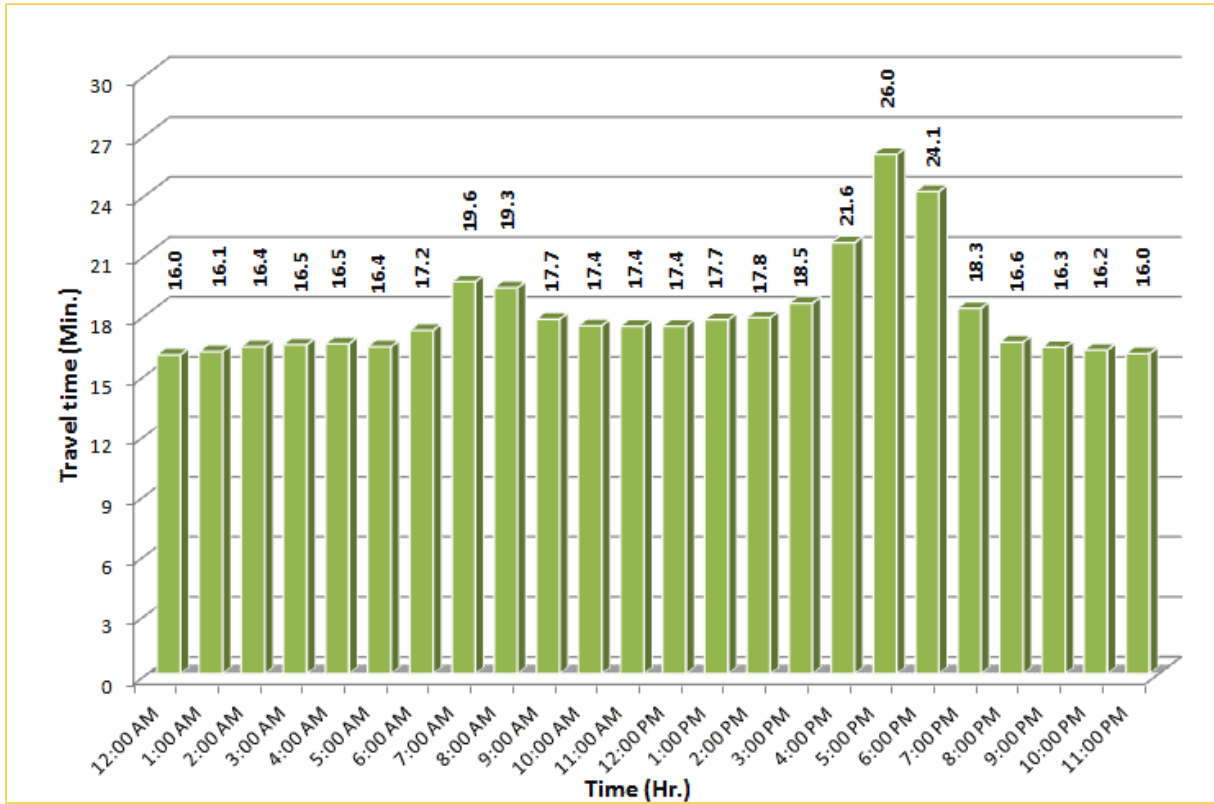

* Twelve-month average from December 1st, 2013 to November 30th, 2014.

TRAVEL TIME RELIABILITY REPORT

Weekdays Travel Times by Time of Day*

SR 826 Eastbound: 7.1 Miles
From: West of NW 67 Avenue
To: East of NW 12 Avenue

SR 826 Westbound: 7.1 Miles
From: East of NW 12 Avenue
To: West of NW 67 Avenue

* Twelve-month average from December 1st, 2013 to November 30th, 2014.

TRAVEL TIME RELIABILITY REPORT

Weekdays Travel Times by Time of Day*

SR 826 Northbound/Eastbound : 15.6 Miles
From: South of NW 25 Street
To: East of NW 12 Avenue

SR 826 Southbound/Westbound: 15.6 Miles
From: East of NW 12 Avenue
To: South of NW 25 Street

* Twelve-month average from December 1st, 2013 to November 30th, 2014.