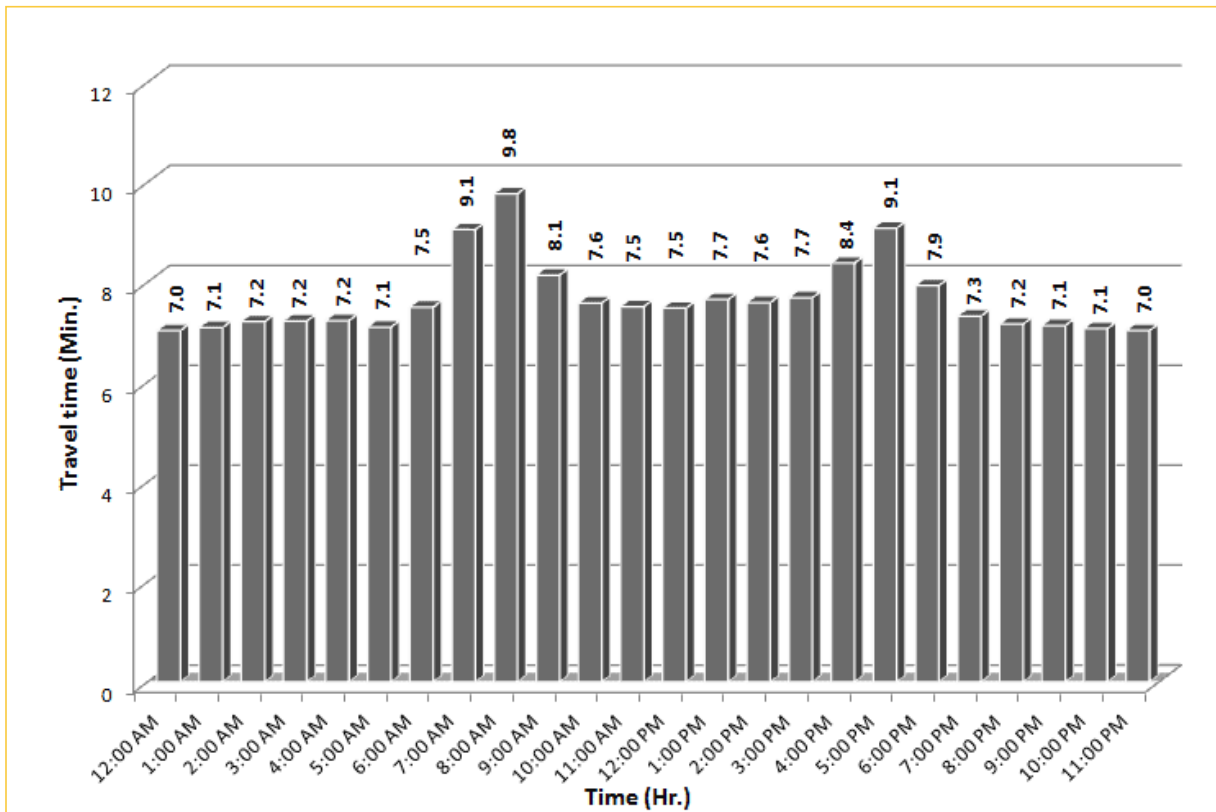

* Twelve-month average from December 1st, 2013 to November 30th, 2014.

TRAVEL TIME RELIABILITY REPORT

Weekdays Travel Times by Time of Day*

SR 826 Eastbound: 7.1 Miles
From: West of NW 67 Avenue
To: East of NW 12 Avenue

SR 826 Westbound: 7.1 Miles
From: East of NW 12 Avenue
To: West of NW 67 Avenue

* Twelve-month average from December 1st, 2013 to November 30th, 2014.

TRAVEL TIME RELIABILITY REPORT

Weekdays Travel Times by Time of Day*