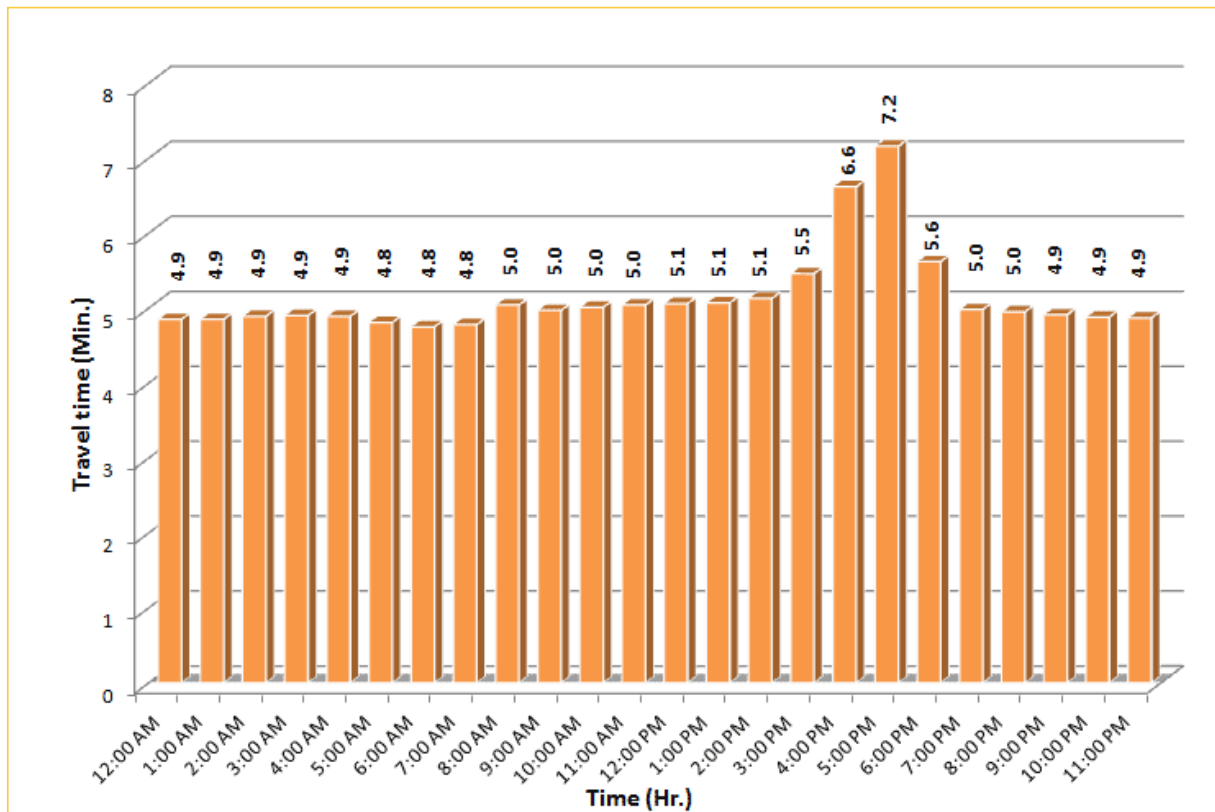

I-195 Westbound: 4.9 Miles
From: West of Alton Road
To: West of North Miami Avenue