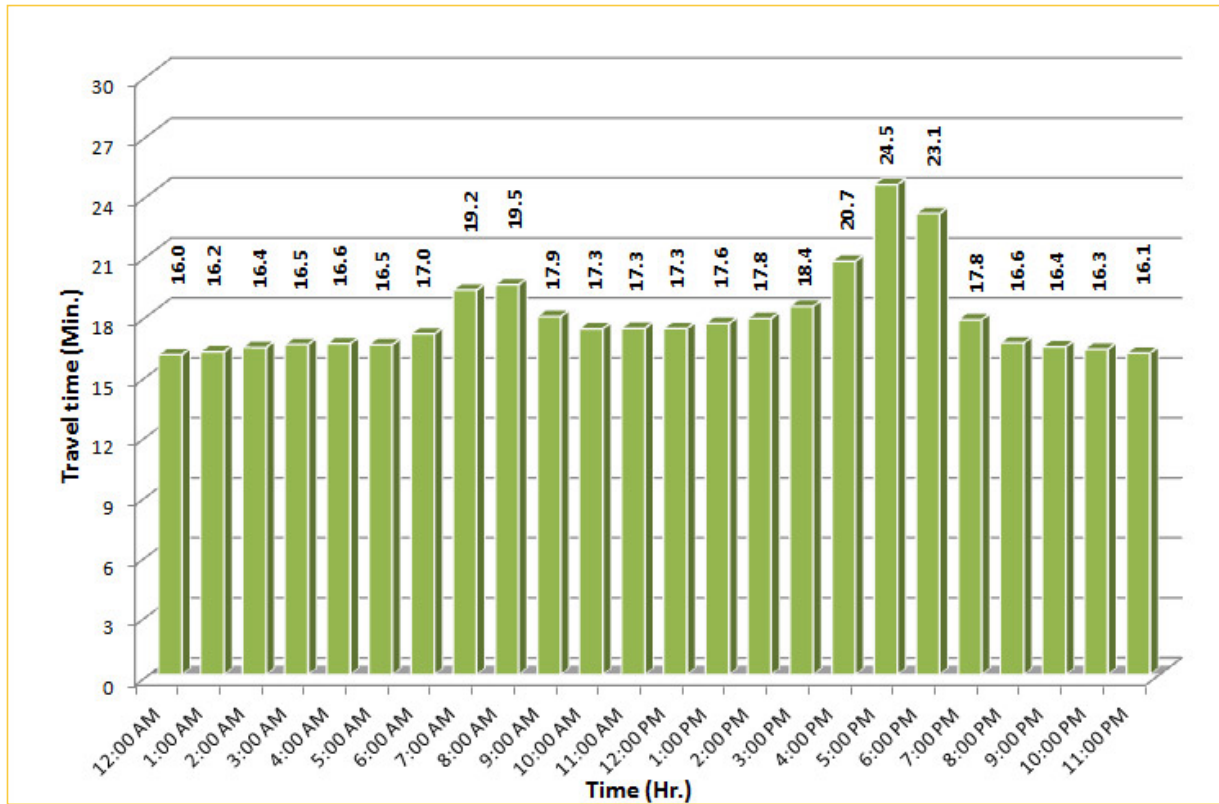

Weekdays Travel Times by Time of Day*

SR 826 Northbound/Eastbound : 15.6 Miles
From: South of NW 25 Street
To: East of NW 12 Avenue