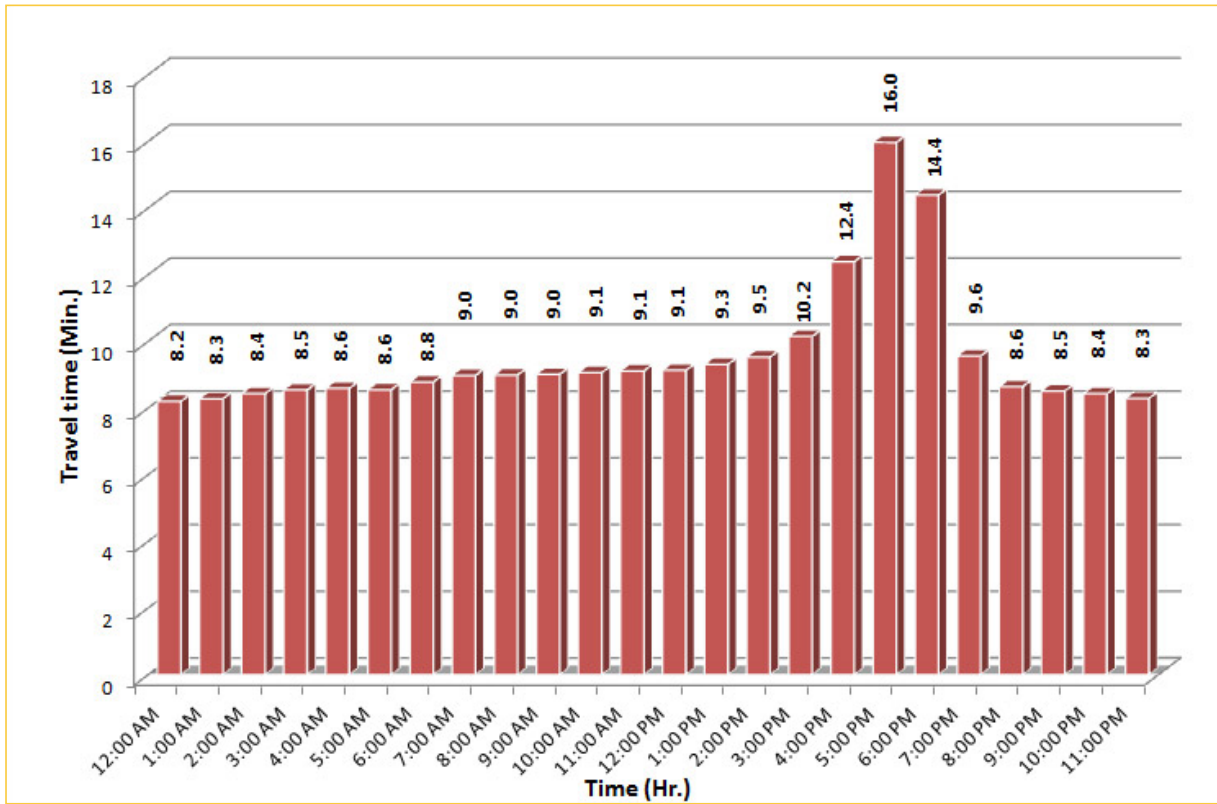

Weekdays Travel Times by Time of Day*

SR 826 Northbound: 8.4 Miles
From: South of NW 25 Street
To: North of NW 154 Street