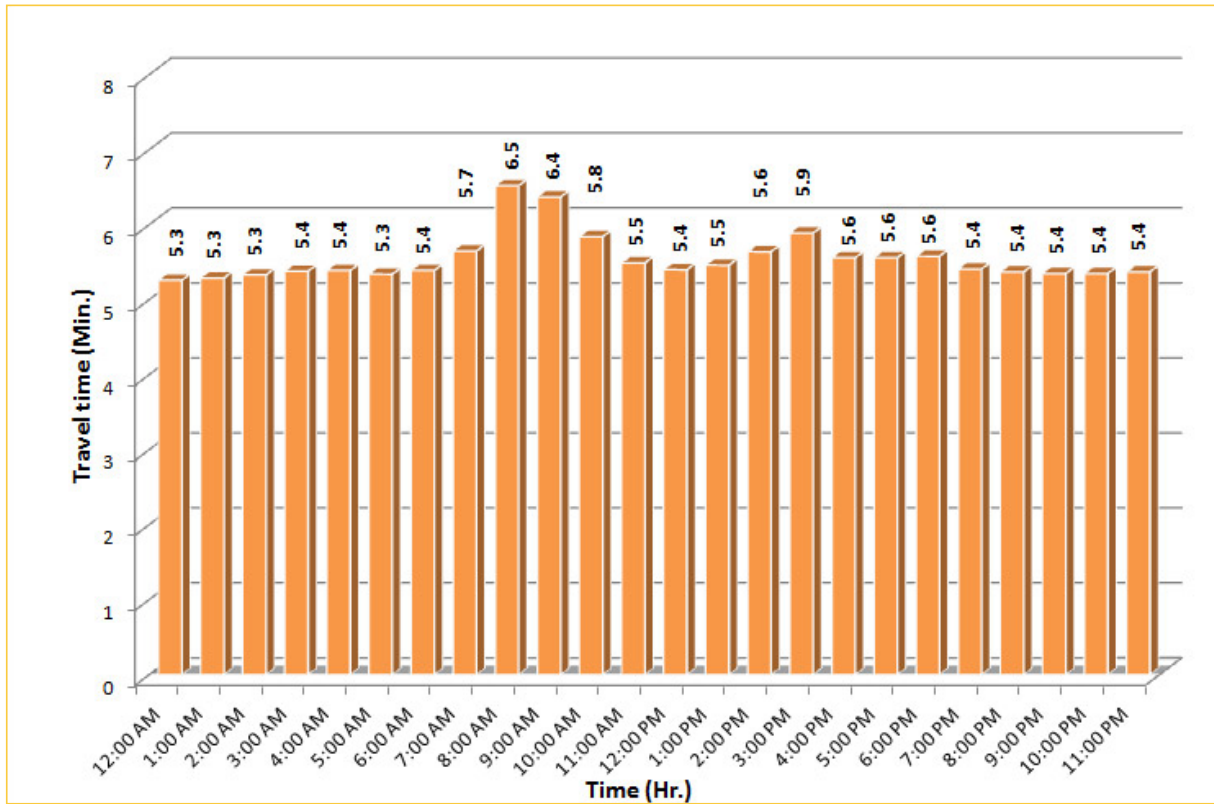

Weekdays Travel Times by Time of Day*

I-195 Eastbound: 4.9 Miles
From: West of North Miami Avenue
To: West of Alton Road