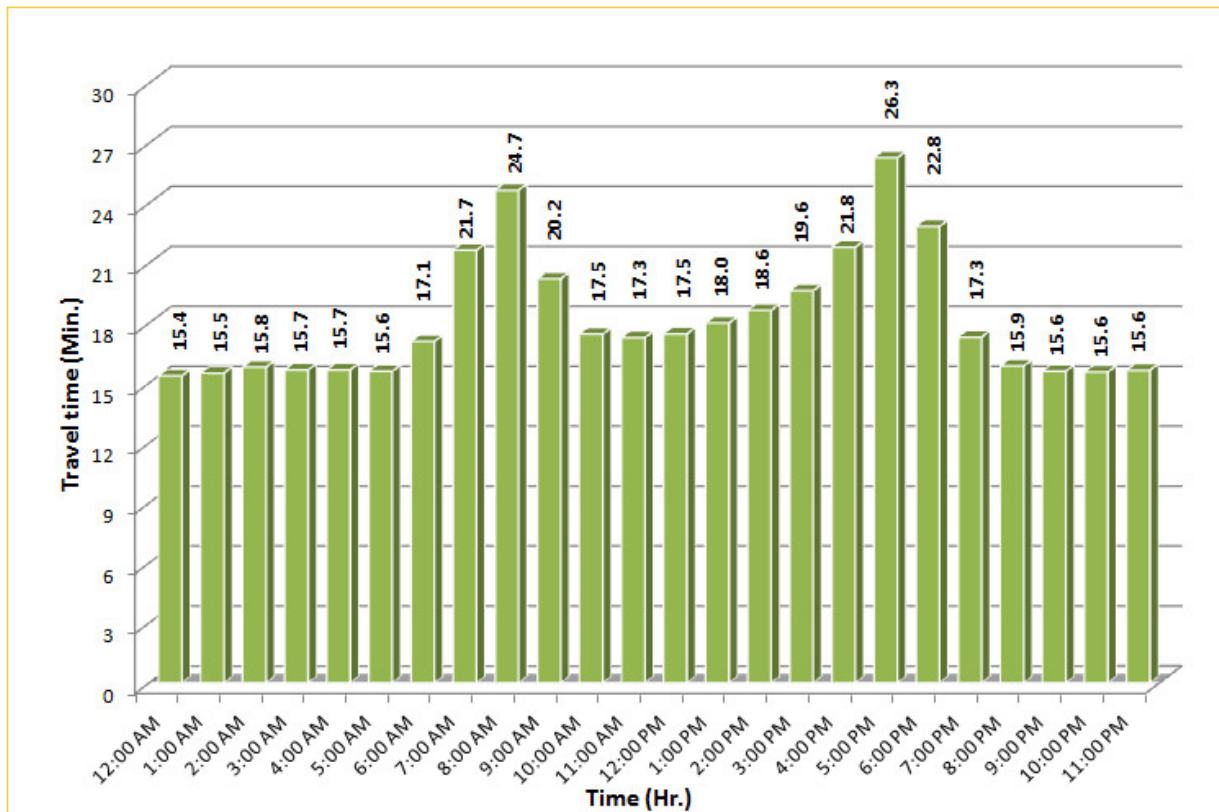

SR 826 Southbound/Westbound: 15.6 Miles
From: East of NW 12 Avenue
To: South of NW 25 Street