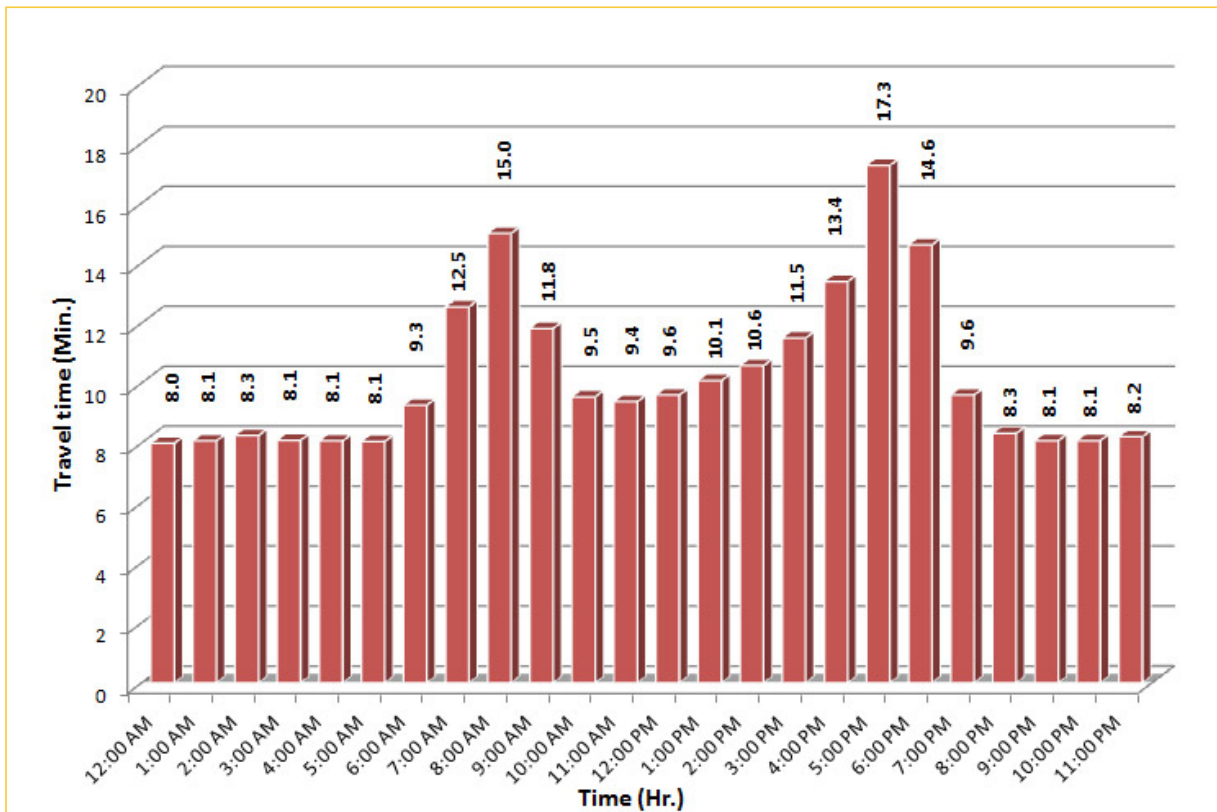

SR 826 Southbound: 8.4 Miles
From: North of NW 154 Street
To: South of NW 25 Street