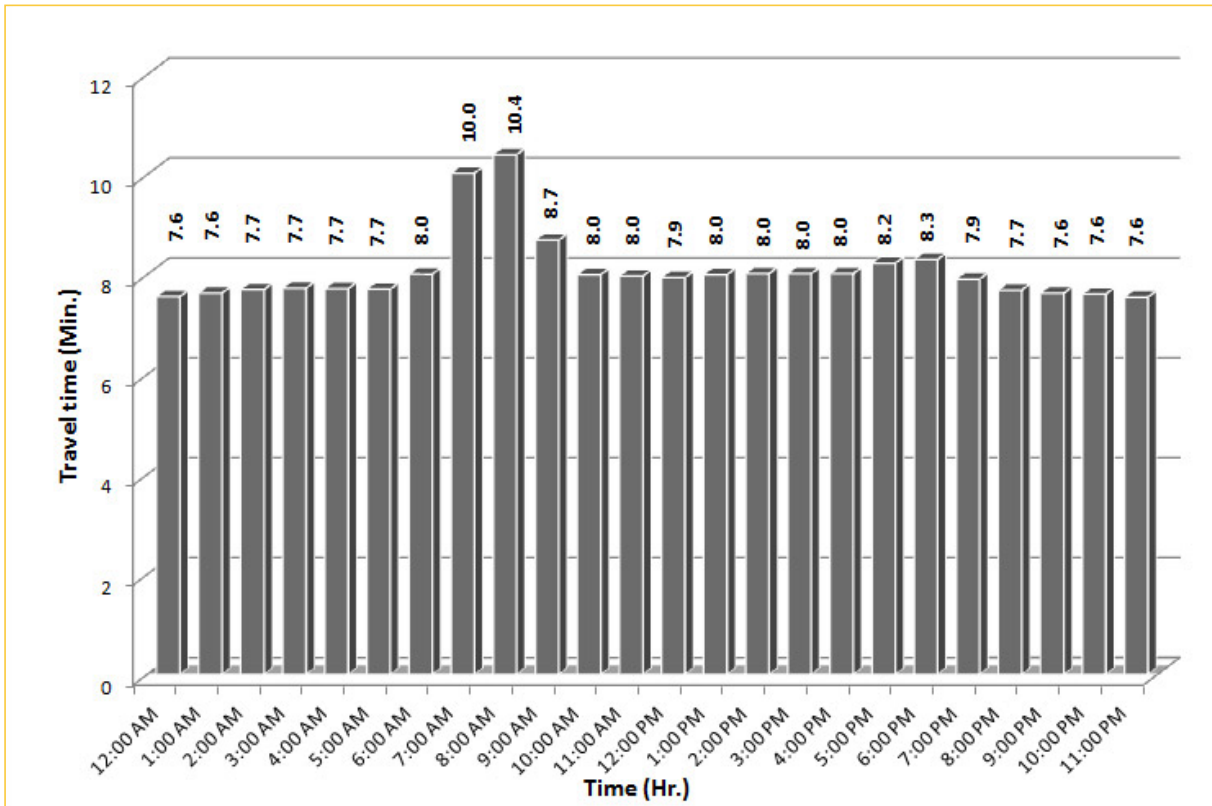

Weekdays Travel Times by Time of Day*

SR 826 Eastbound: 7.1 Miles
From: West of NW 67 Avenue
To: East of NW 12 Avenue