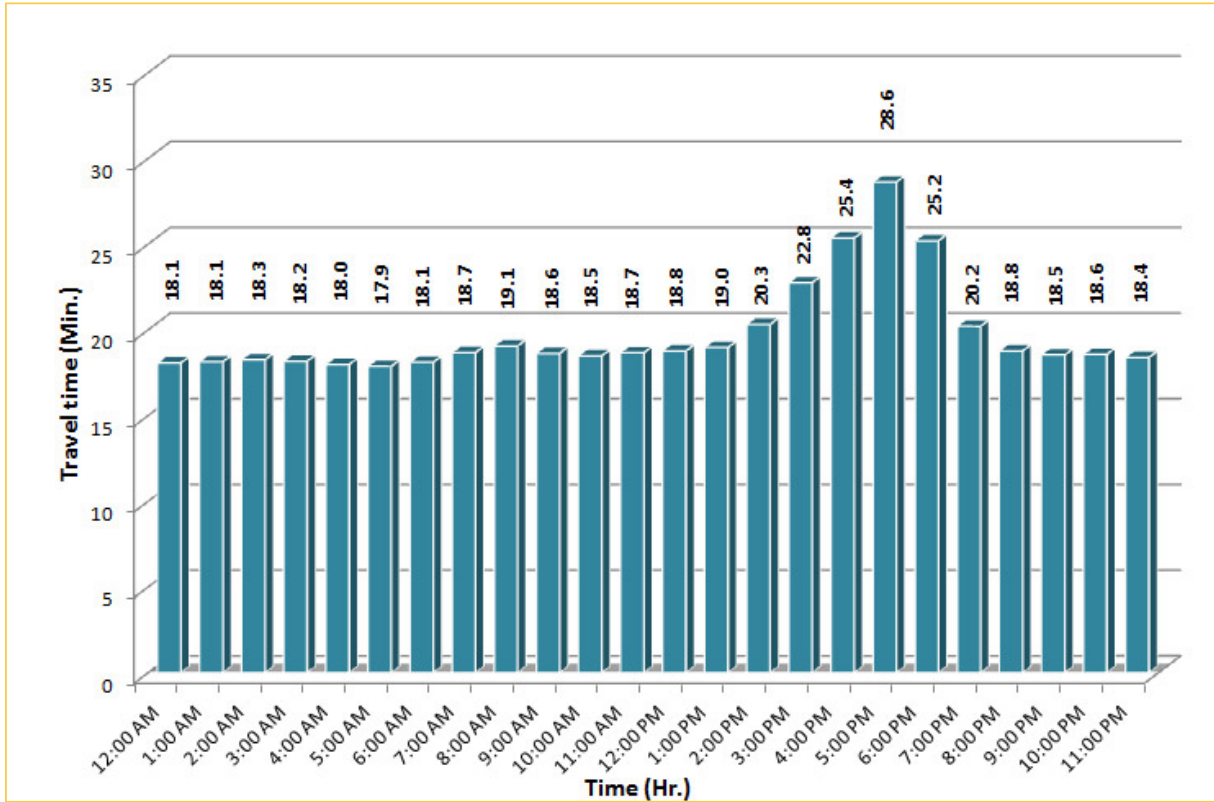

## Weekdays Travel Times by Time of Day\*

**I-95 Northbound: 17.3 Miles**  
From: US-1  
To: Miami-Dade / Broward County Line

**I-95 Southbound: 17.3 Miles**  
From: Miami-Dade / Broward County Line  
To: US-1

\* Twelve-month average travel times from October 2012 - September 2013. Excludes express lanes.

\* Twelve-month average travel times from October 2012 - September 2013.