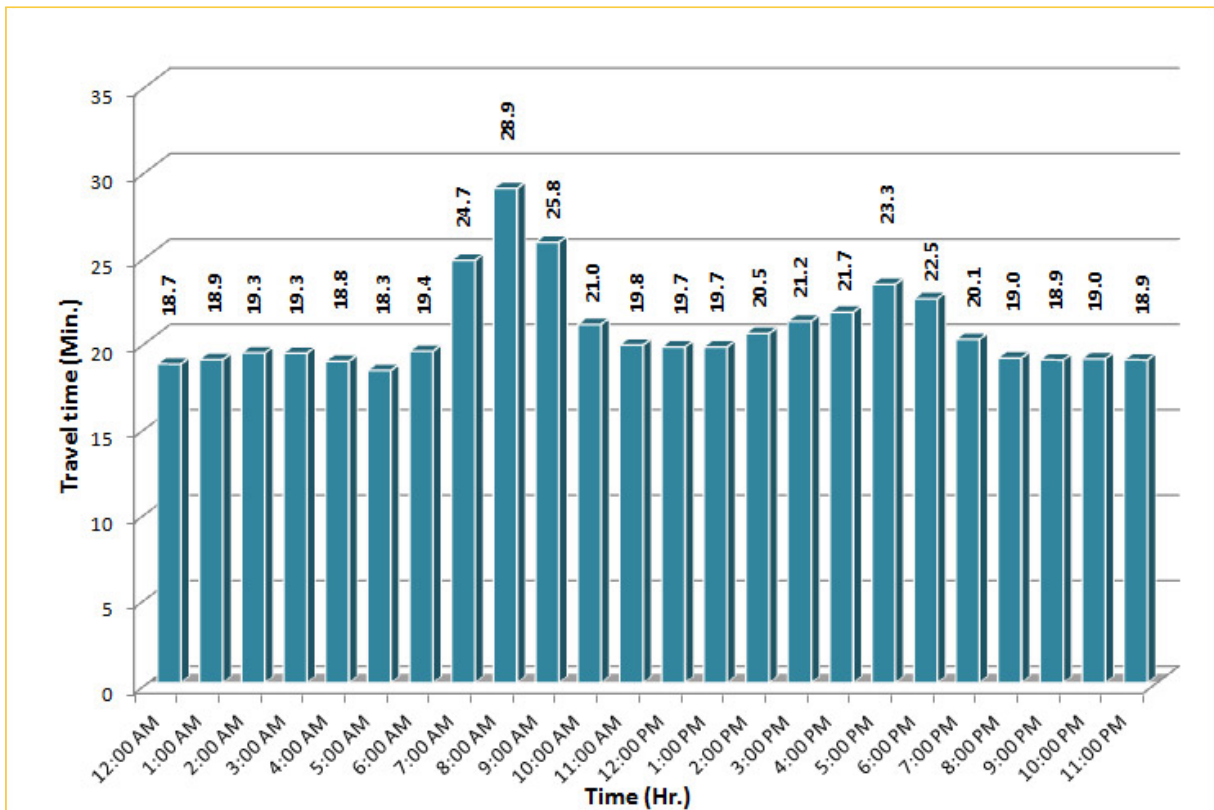

## Weekdays Travel Times by Time of Day\*

**I-95 Northbound: 17.3 Miles**  
From: US-1  
To: Miami-Dade / Broward County Line

**I-95 Southbound: 17.3 Miles**  
From: Miami-Dade / Broward County Line  
To: US-1

\* Twelve-month average travel times from October 2012 - September 2013. Excludes express lanes.

\* Twelve-month average travel times from October 2012 - September 2013.