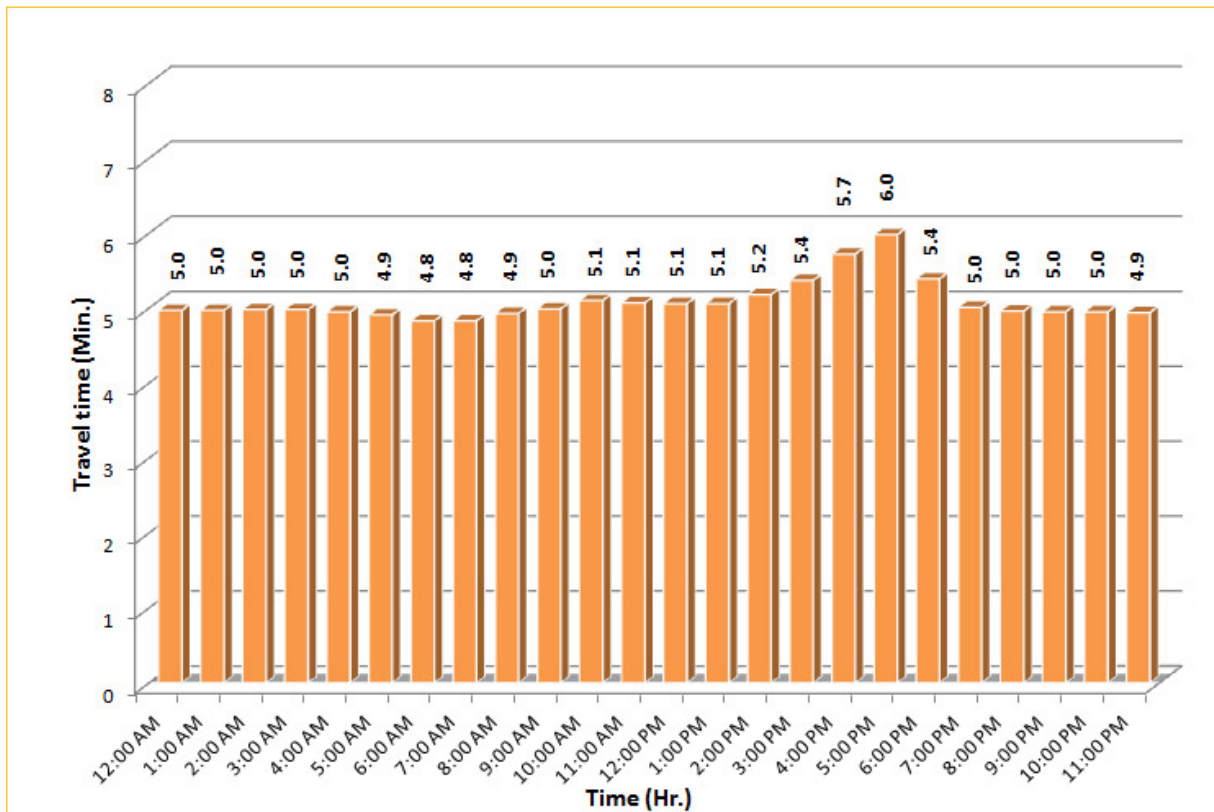

I-195 Westbound: 4.9 Miles
From: West of Alton Road
To: West of North Miami Avenue