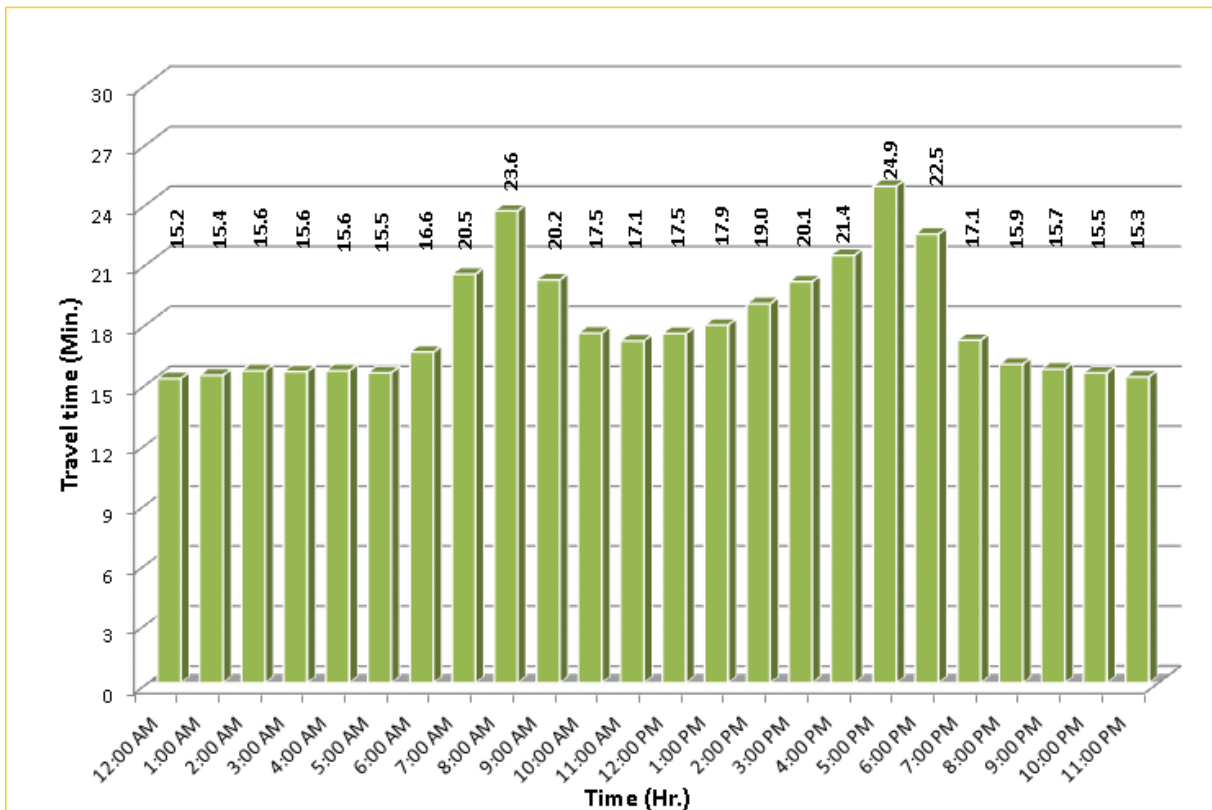

SR 826 Southbound/Westbound: 15.6 Miles
From: East of NW 12 Avenue
To: South of NW 25 Street