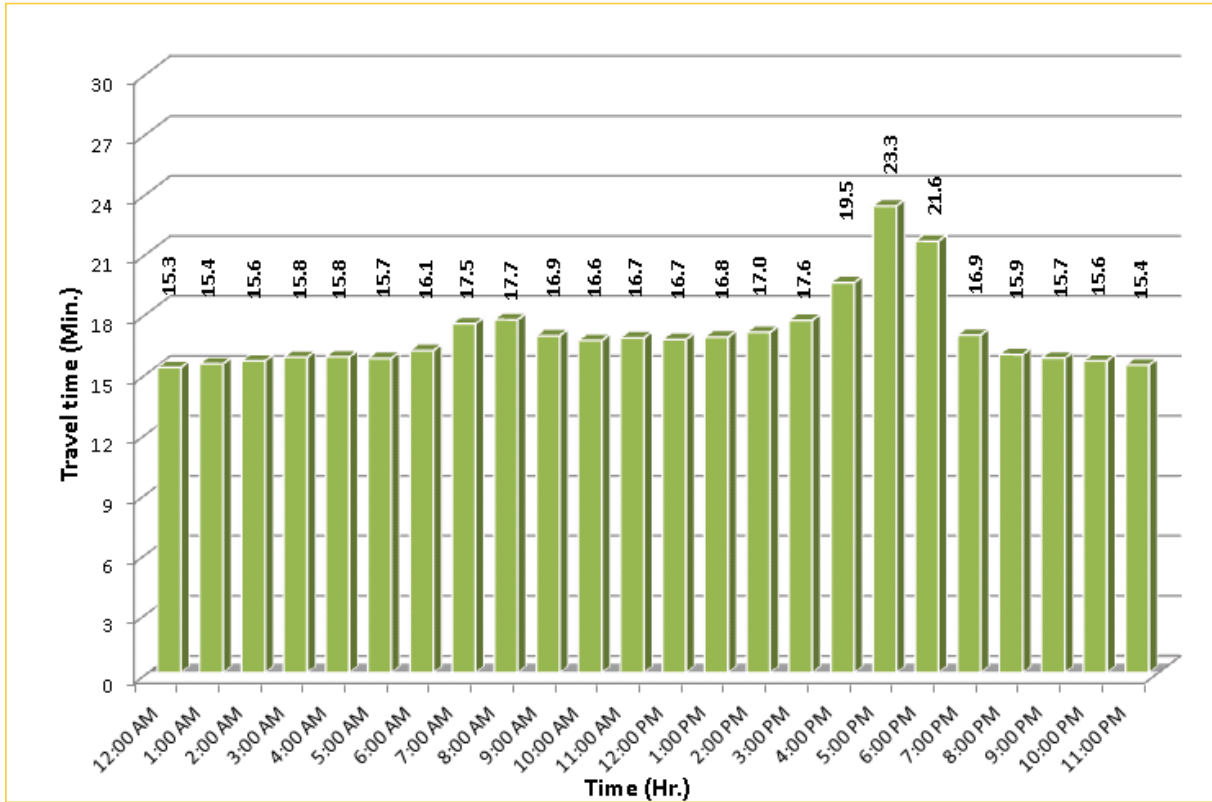

Weekdays Travel Times by Time of Day*

SR 826 Northbound/Eastbound : 15.6 Miles
From: South of NW 25 Street
To: East of NW 12 Avenue