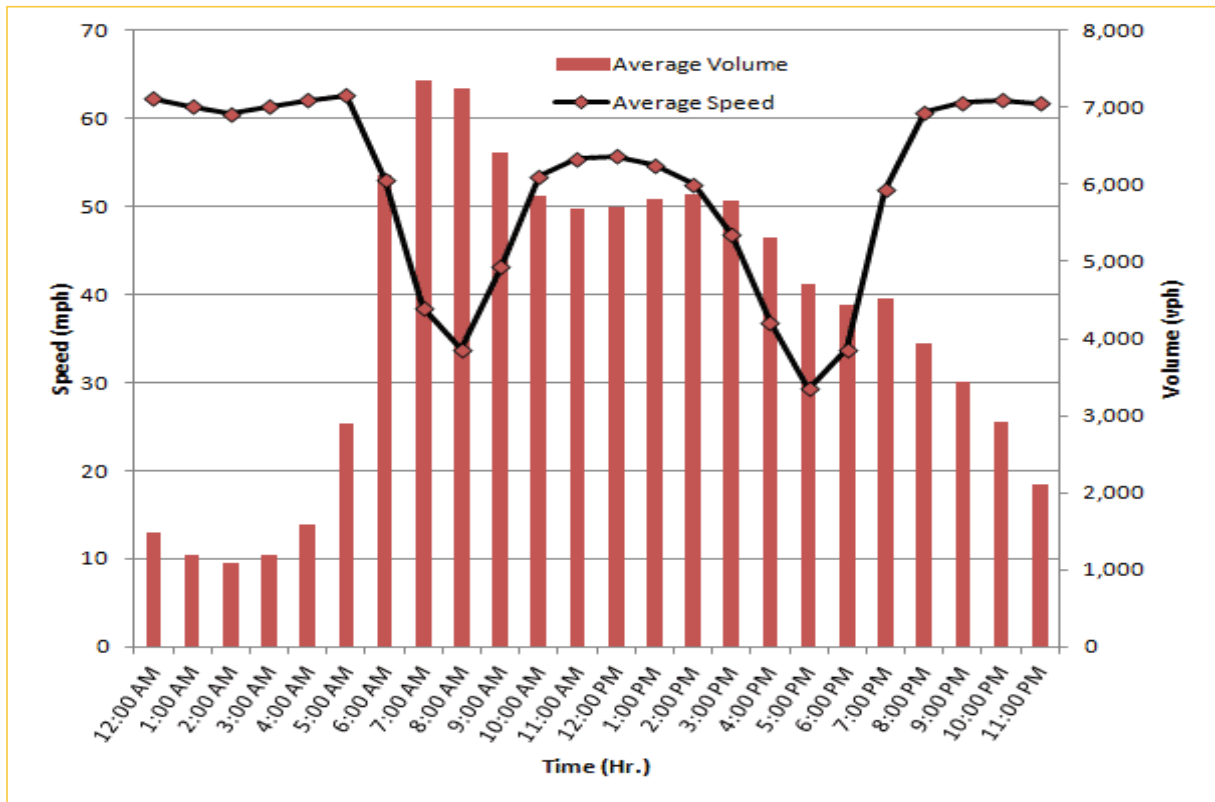

TRAVEL TIME RELIABILITY REPORT

Weekdays Speeds and Volumes by Time of Day*

SR 826 Northbound: 8.4 Miles
From: South of NW 25 Street
To: North of NW 154 Street

SR 826 Southbound: 8.4 Miles
From: North of NW 154 Street
To: South of NW 25 Street

* Twelve-month average from June 1st, 2014 to May 31st, 2015.

TRAVEL TIME RELIABILITY REPORT

Weekdays Speeds and Volumes by Time of Day*

SR 826 Eastbound: 7.1 Miles
From: West of NW 67 Avenue
To: East of NW 12 Avenue