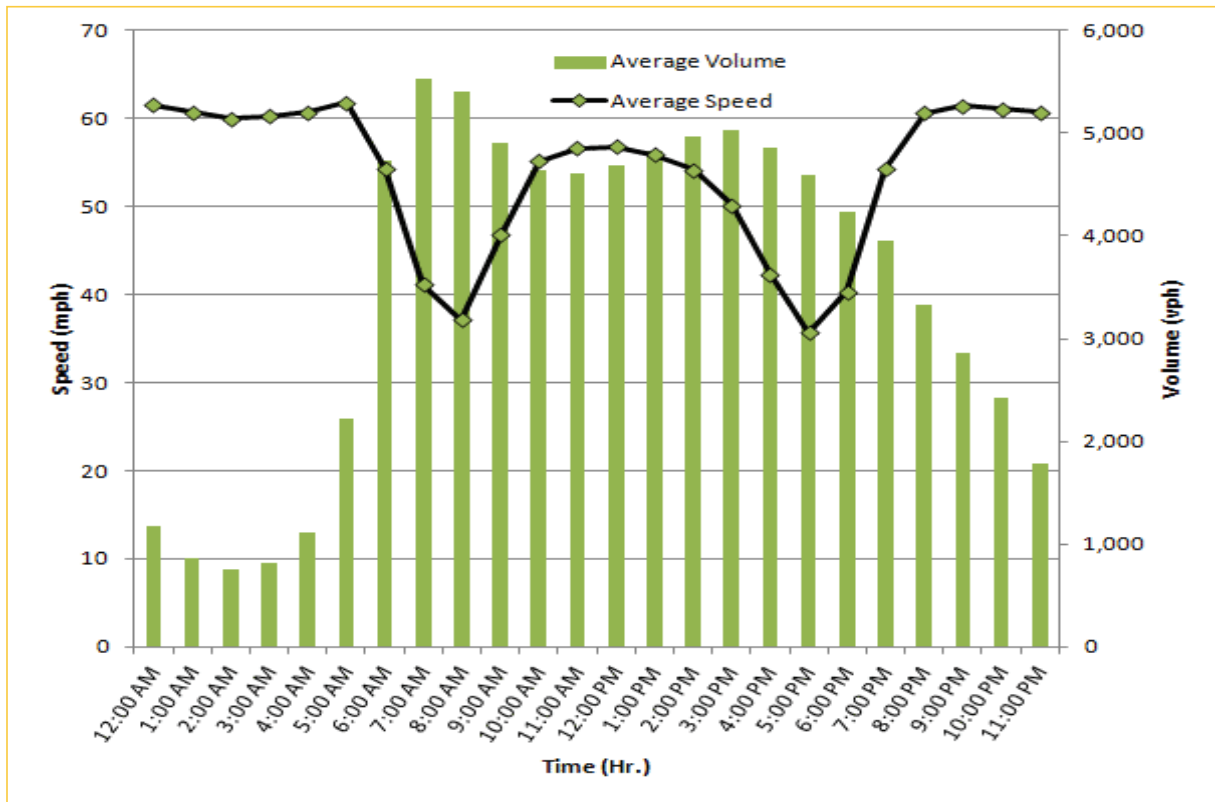

SR 826 Southbound/Westbound: 15.6 Miles
From: East of NW 12 Avenue
To: South of NW 25 Street