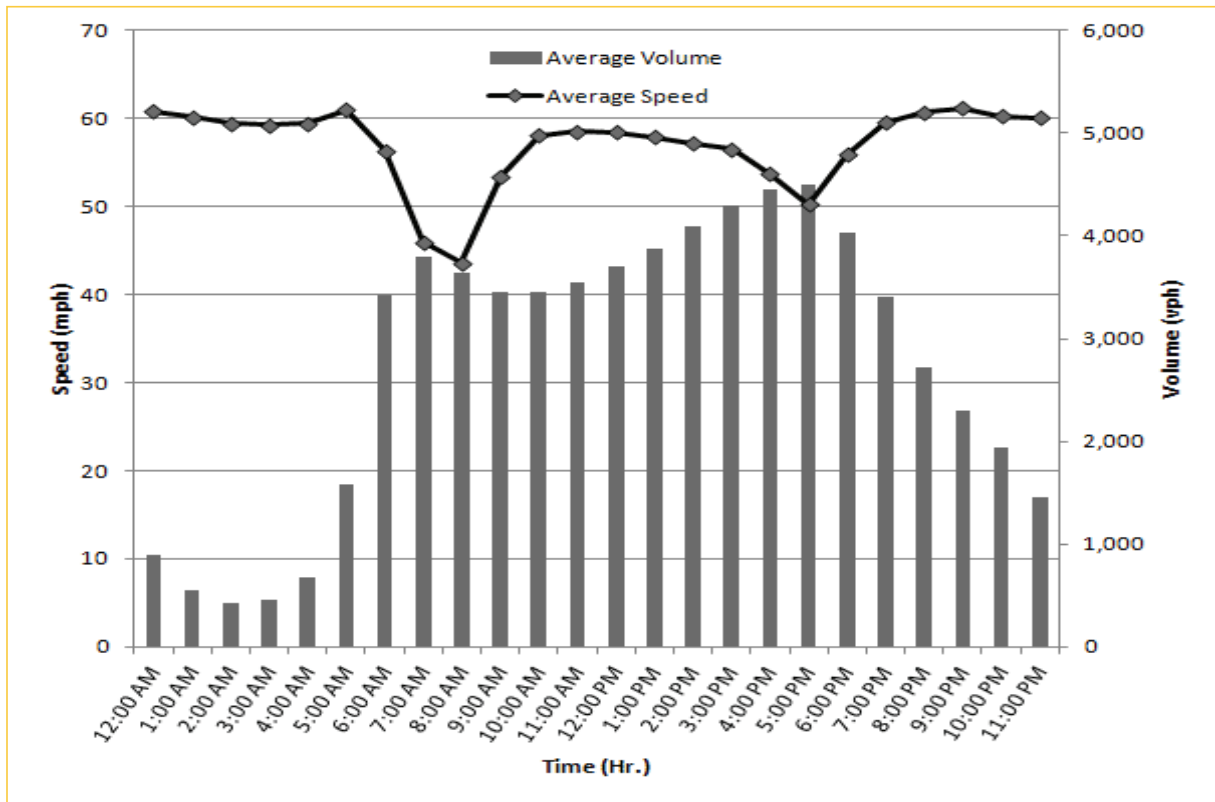

* Twelve-month average from June 1st, 2014 to May 31st, 2015.

TRAVEL TIME RELIABILITY REPORT

Weekdays Speeds and Volumes by Time of Day*

SR 826 Eastbound: 7.1 Miles
From: West of NW 67 Avenue
To: East of NW 12 Avenue

SR 826 Westbound: 7.1 Miles
From: East of NW 12 Avenue
To: West of NW 67 Avenue

* Twelve-month average from June 1st, 2014 to May 31st, 2015.

TRAVEL TIME RELIABILITY REPORT

Weekdays Speeds and Volumes by Time of Day*