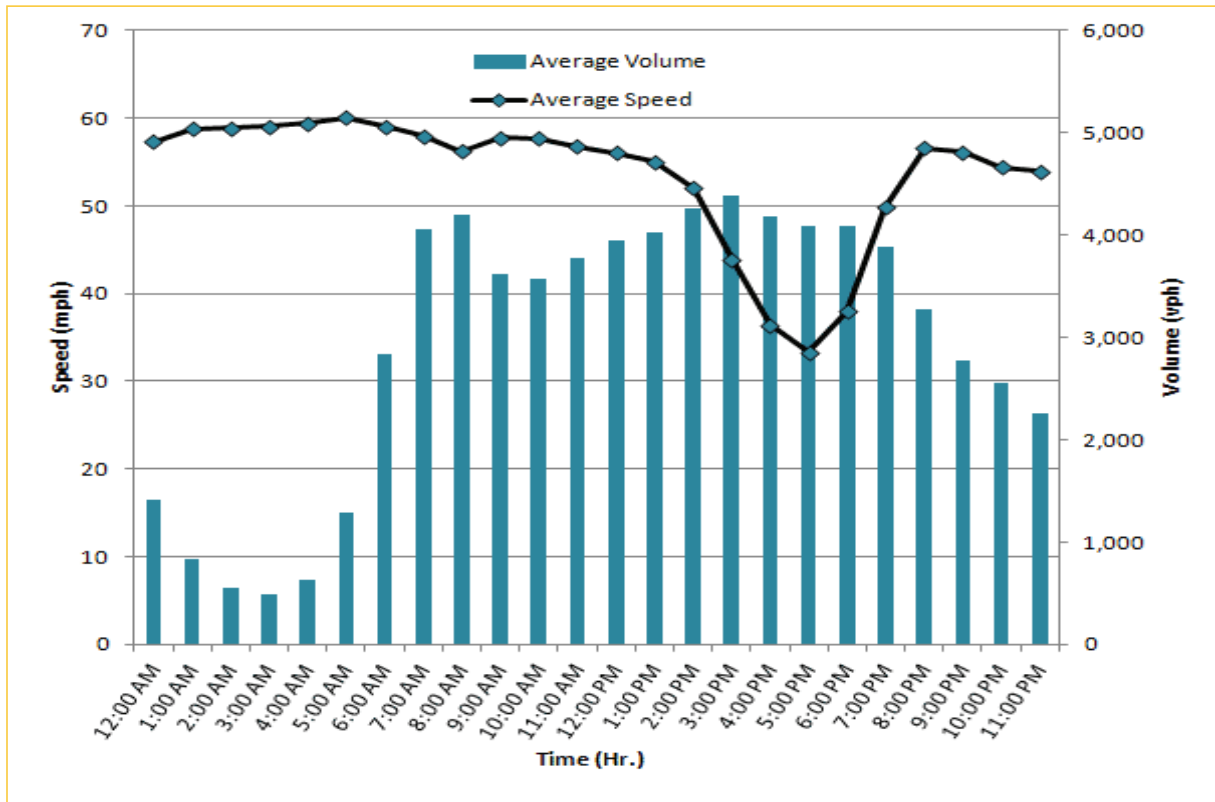

TRAVEL TIME RELIABILITY REPORT

Weekdays Speeds and Volumes by Time of Day*

I-95 Northbound: 17.3 Miles
From: US-1
To: Miami-Dade / Broward County Line

I-95 Southbound: 17.3 Miles
From: Miami-Dade / Broward County Line
To: US-1

* Twelve-month average from June 1st, 2014 to May 31st, 2015. Excludes express lanes.

TRAVEL TIME RELIABILITY REPORT

Weekdays Speeds and Volumes by Time of Day*

I-195 Eastbound: 4.9 Miles
From: West of North Miami Avenue
To: West of Alton Road

* Twelve-month average from June 1st, 2014 to May 31st, 2015.

TRAVEL TIME RELIABILITY REPORT

Weekdays Speeds and Volumes by Time of Day*

SR 826 Eastbound: 7.1 Miles
From: West of NW 67 Avenue
To: East of NW 12 Avenue