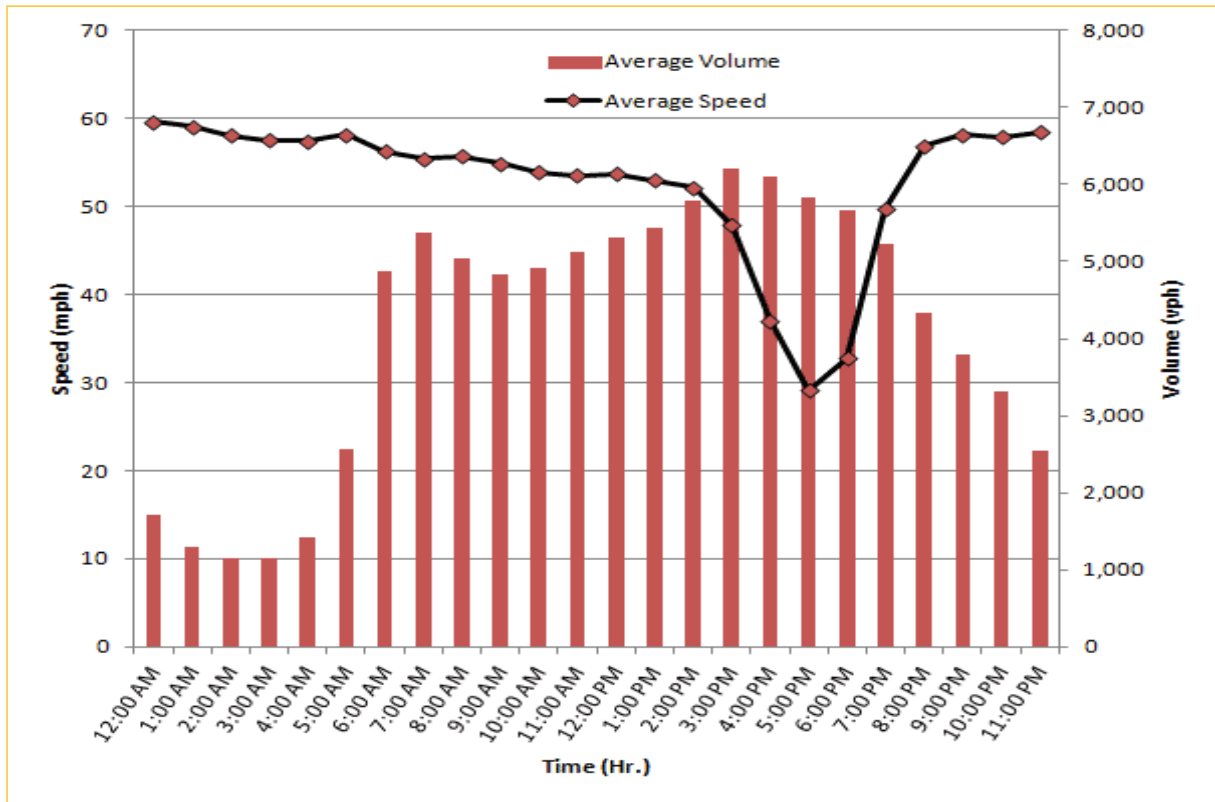

TRAVEL TIME RELIABILITY REPORT

Weekdays Speeds and Volumes by Time of Day*

SR 826 Northbound: 8.4 Miles
From: South of NW 25 Street
To: North of NW 154 Street