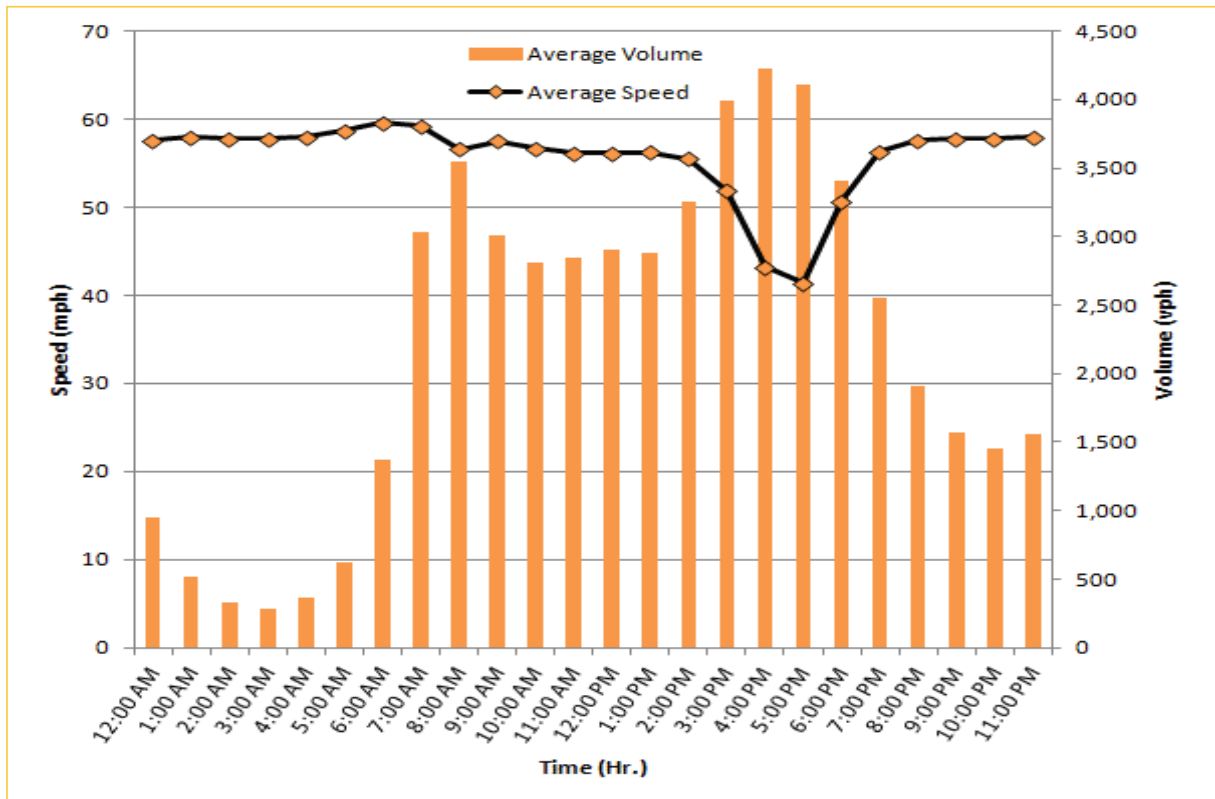

I-195 Westbound: 4.9 Miles
From: West of Alton Road
To: West of North Miami Avenue