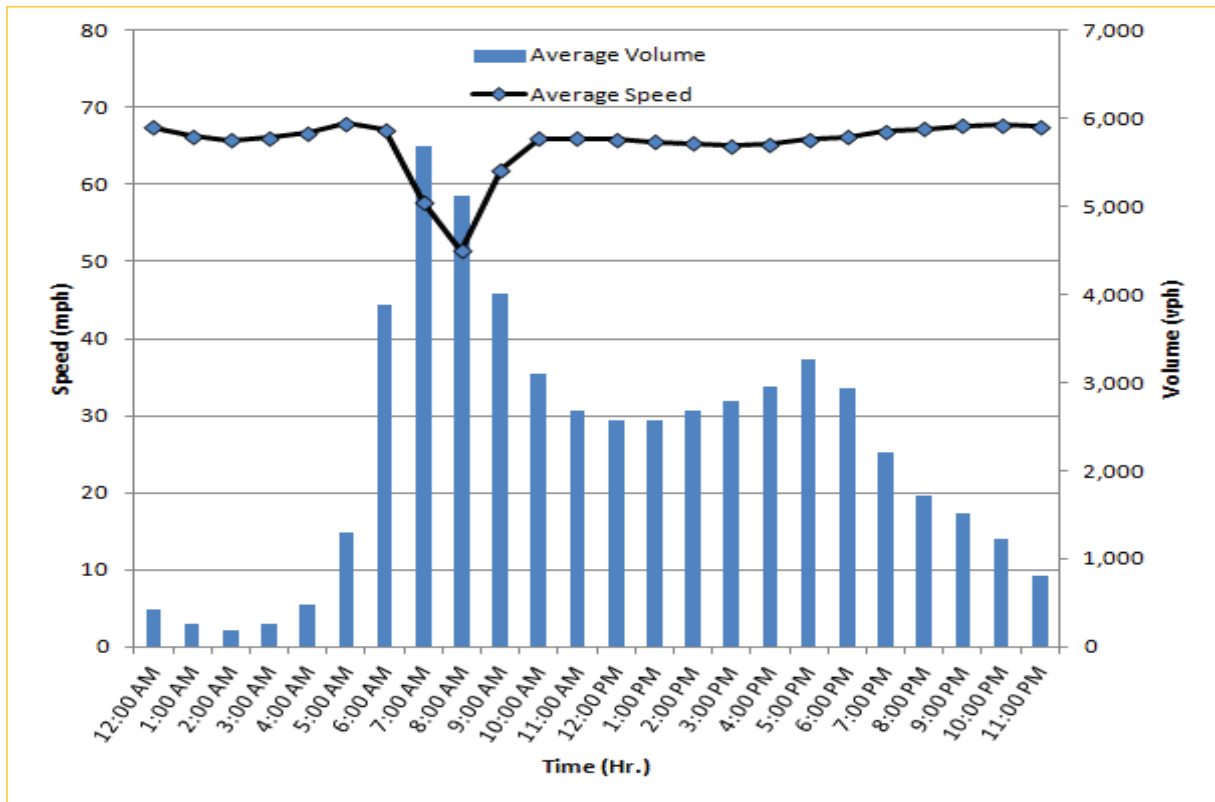

I-75 Southbound: 5.4 Miles
From: North of Florida's Turnpike
To: West of SR 826