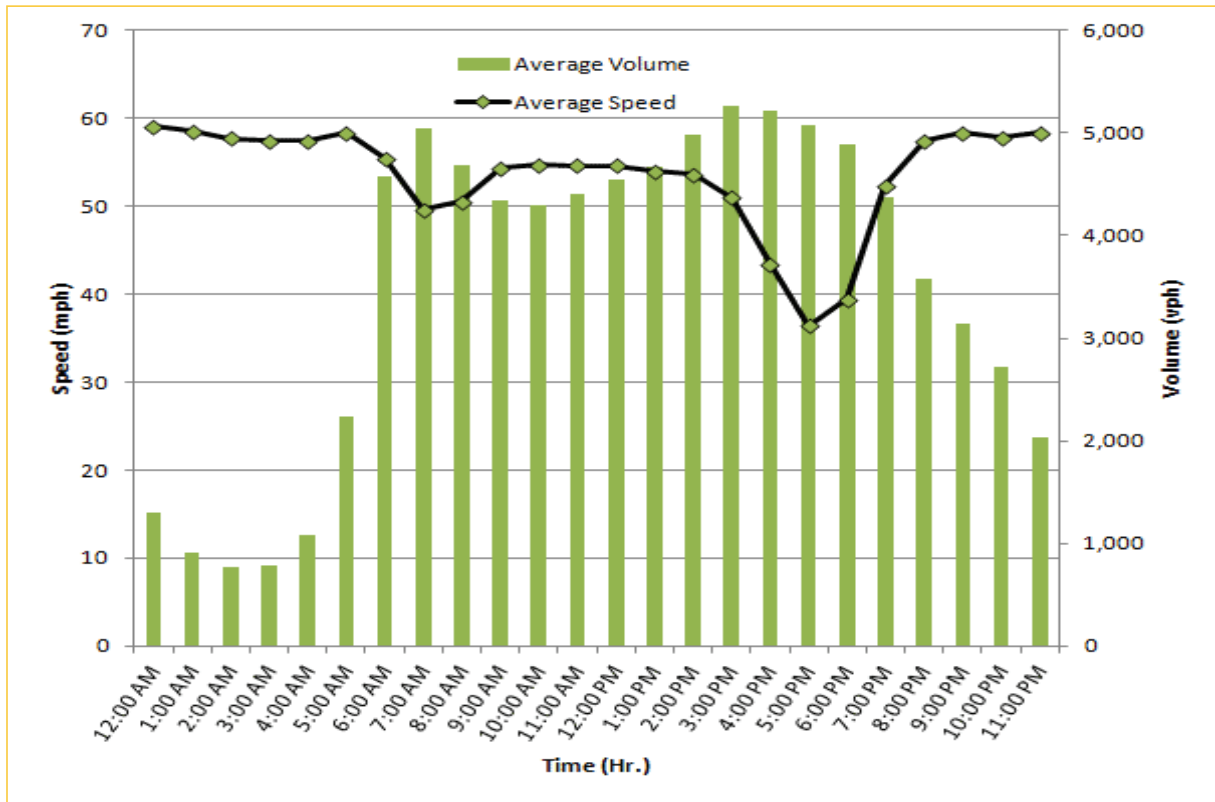

TRAVEL TIME RELIABILITY REPORT

Weekdays Speeds and Volumes by Time of Day*

SR 826 Northbound/Eastbound : 15.6 Miles
From: South of NW 25 Street
To: East of NW 12 Avenue