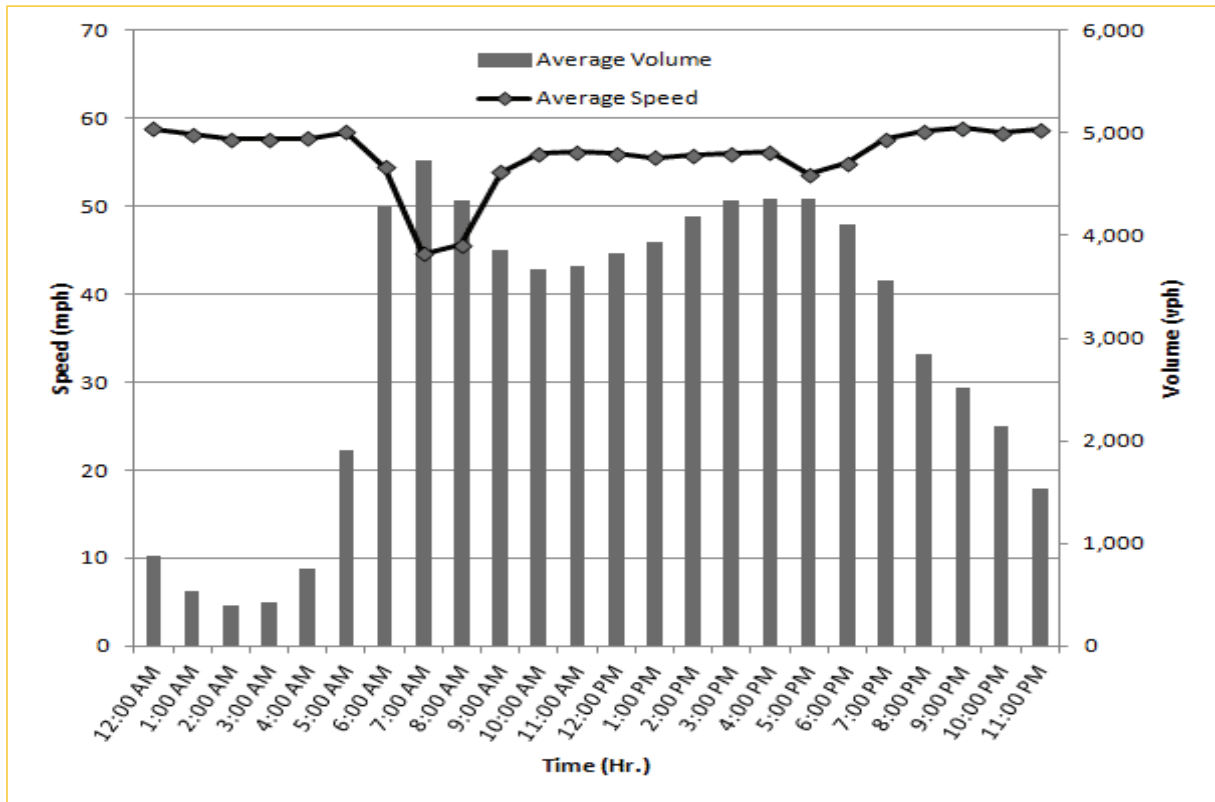

TRAVEL TIME RELIABILITY REPORT

Weekdays Speeds and Volumes by Time of Day*

SR 826 Northbound: 8.4 Miles
From: South of NW 25 Street
To: North of NW 154 Street

SR 826 Southbound: 8.4 Miles
From: North of NW 154 Street
To: South of NW 25 Street

* Twelve-month average from June 1st, 2014 to May 31st, 2015.

TRAVEL TIME RELIABILITY REPORT

Weekdays Speeds and Volumes by Time of Day*

SR 826 Eastbound: 7.1 Miles
From: West of NW 67 Avenue
To: East of NW 12 Avenue