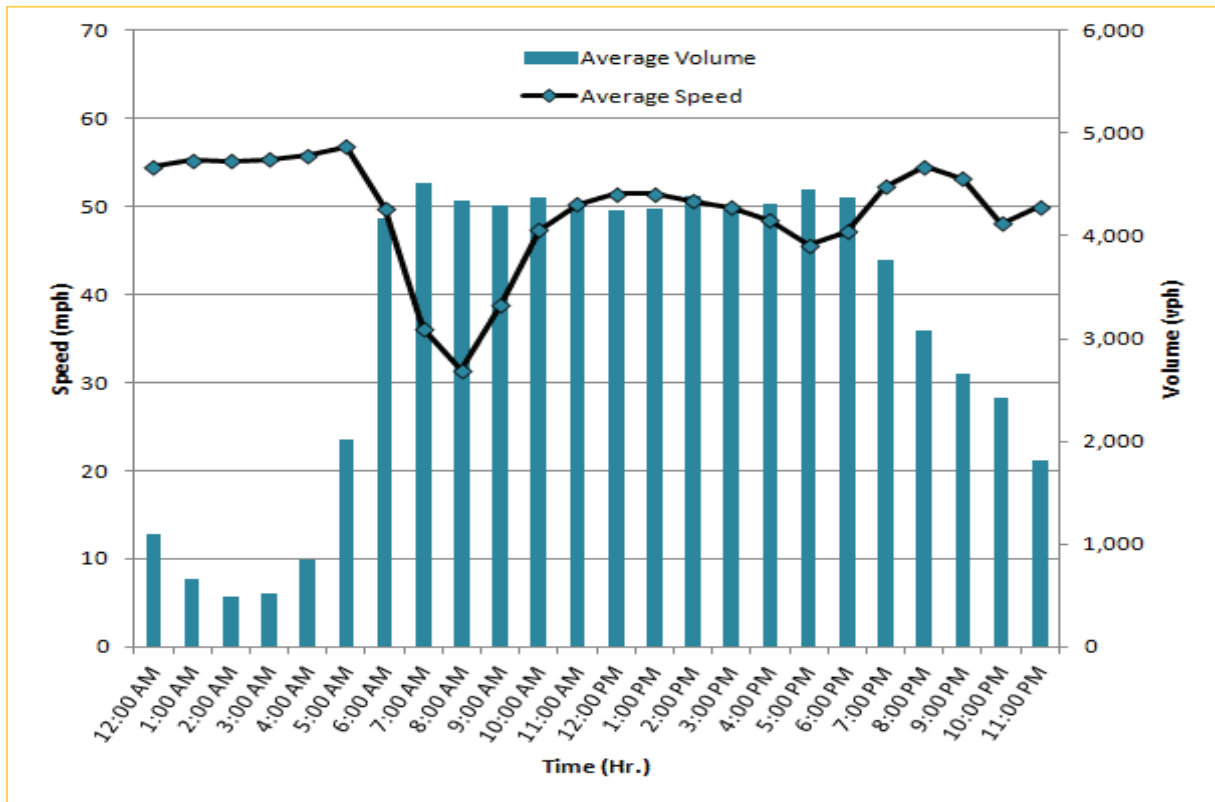

TRAVEL TIME RELIABILITY REPORT

Weekdays Speeds and Volumes by Time of Day*

I-95 Northbound: 17.3 Miles
From: US-1
To: Miami-Dade / Broward County Line

I-95 Southbound: 17.3 Miles
From: Miami-Dade / Broward County Line
To: US-1

* Twelve-month average from June 1st, 2014 to May 31st, 2015. Excludes express lanes.

TRAVEL TIME RELIABILITY REPORT

Weekdays Speeds and Volumes by Time of Day*

I-195 Eastbound: 4.9 Miles
From: West of North Miami Avenue
To: West of Alton Road

* Twelve-month average from June 1st, 2014 to May 31st, 2015.

TRAVEL TIME RELIABILITY REPORT

Weekdays Speeds and Volumes by Time of Day*

SR 826 Eastbound: 7.1 Miles
From: West of NW 67 Avenue
To: East of NW 12 Avenue