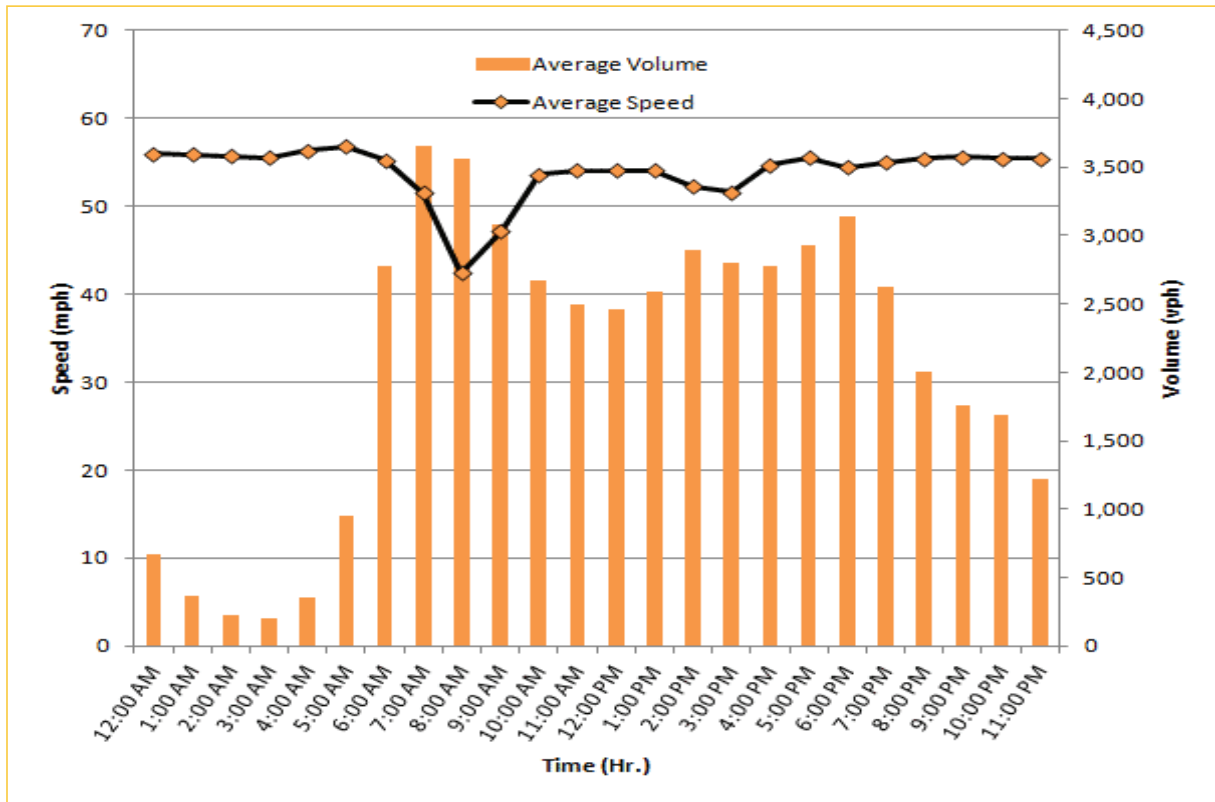

TRAVEL TIME RELIABILITY REPORT

Weekdays Speeds and Volumes by Time of Day*

I-95 Northbound: 17.3 Miles
From: US-1
To: Miami-Dade / Broward County Line

I-95 Southbound: 17.3 Miles
From: Miami-Dade / Broward County Line
To: US-1

* Twelve-month average from June 1st, 2014 to May 31st, 2015. Excludes express lanes.

TRAVEL TIME RELIABILITY REPORT

Weekdays Speeds and Volumes by Time of Day*

I-195 Eastbound: 4.9 Miles
From: West of North Miami Avenue
To: West of Alton Road

* Twelve-month average from June 1st, 2014 to May 31st, 2015.

TRAVEL TIME RELIABILITY REPORT

Weekdays Speeds and Volumes by Time of Day*

SR 826 Eastbound: 7.1 Miles
From: West of NW 67 Avenue
To: East of NW 12 Avenue