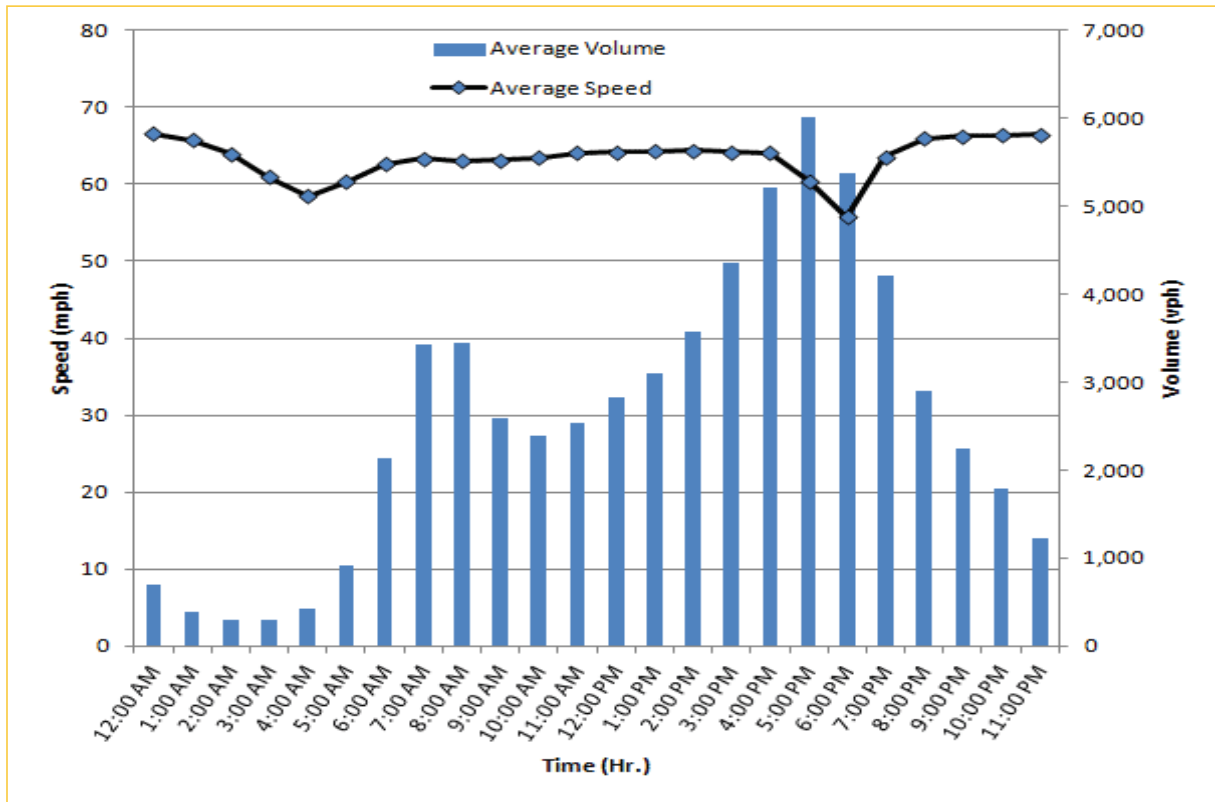

TRAVEL TIME RELIABILITY REPORT

Weekdays Speeds and Volumes by Time of Day*

I-75 Northbound: 5.4 Miles
From: West of SR 826
To: North of Florida's Turnpike