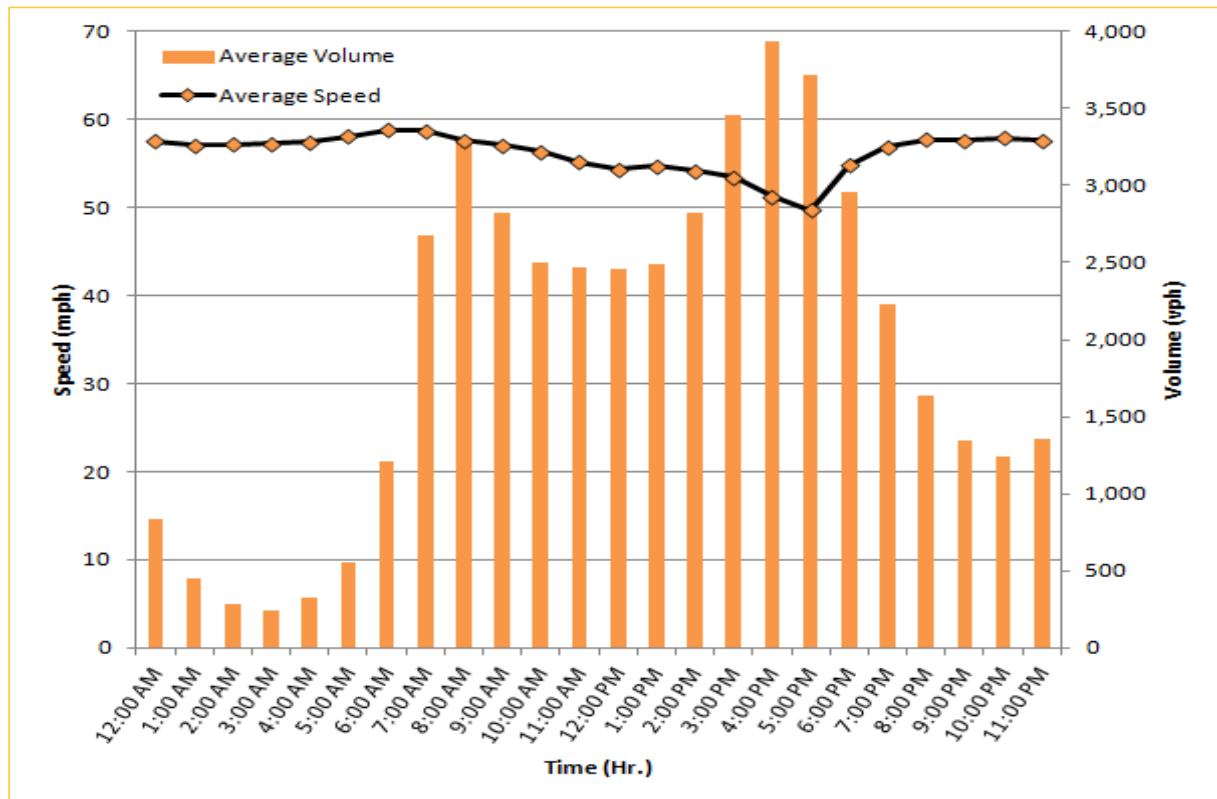

Weekdays Speeds and Volumes by Time of Day*

I-95 Northbound: 17.3 Miles
From: US-1
To: Miami-Dade / Broward County Line

I-95 Southbound: 17.3 Miles
From: Miami-Dade / Broward County Line
To: US-1

* Twelve-month average speeds and volumes from November 2012 - October 2013. Excludes express lanes.

Weekdays Speeds and Volumes by Time of Day*

I-195 Eastbound: 4.9 Miles
From: West of North Miami Avenue
To: West of Alton Road

I-195 Westbound: 4.9 Miles
From: West of Alton Road
To: West of North Miami Avenue

* Twelve-month average speeds and volumes from November 2012 - October 2013.

Weekdays Speeds and Volumes by Time of Day*

SR 826 Northbound: 8.4 Miles
From: South of NW 25 Street
To: North of NW 154 Street