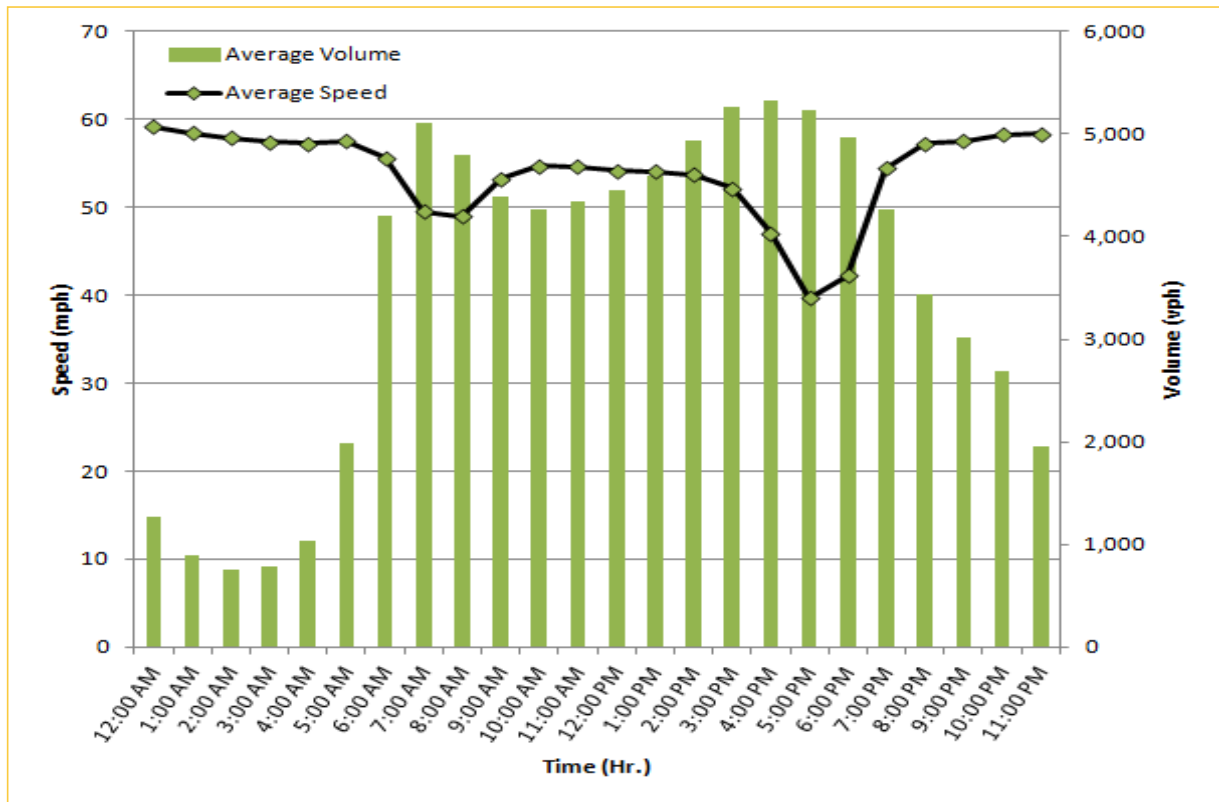

SR 826 Eastbound: 7.1 Miles
From: West of NW 67 Avenue
To: East of NW 12 Avenue

SR 826 Westbound: 7.1 Miles
From: East of NW 12 Avenue
To: West of NW 67 Avenue

* Twelve-month average speeds and volumes from November 2012 - October 2013.

Weekdays Speeds and Volumes by Time of Day*

SR 826 Northbound/Eastbound : 15.6 Miles
From: South of NW 25 Street
To: East of NW 12 Avenue

SR 826 Southbound/Westbound: 15.6 Miles
From: East of NW 12 Avenue
To: South of NW 25 Street