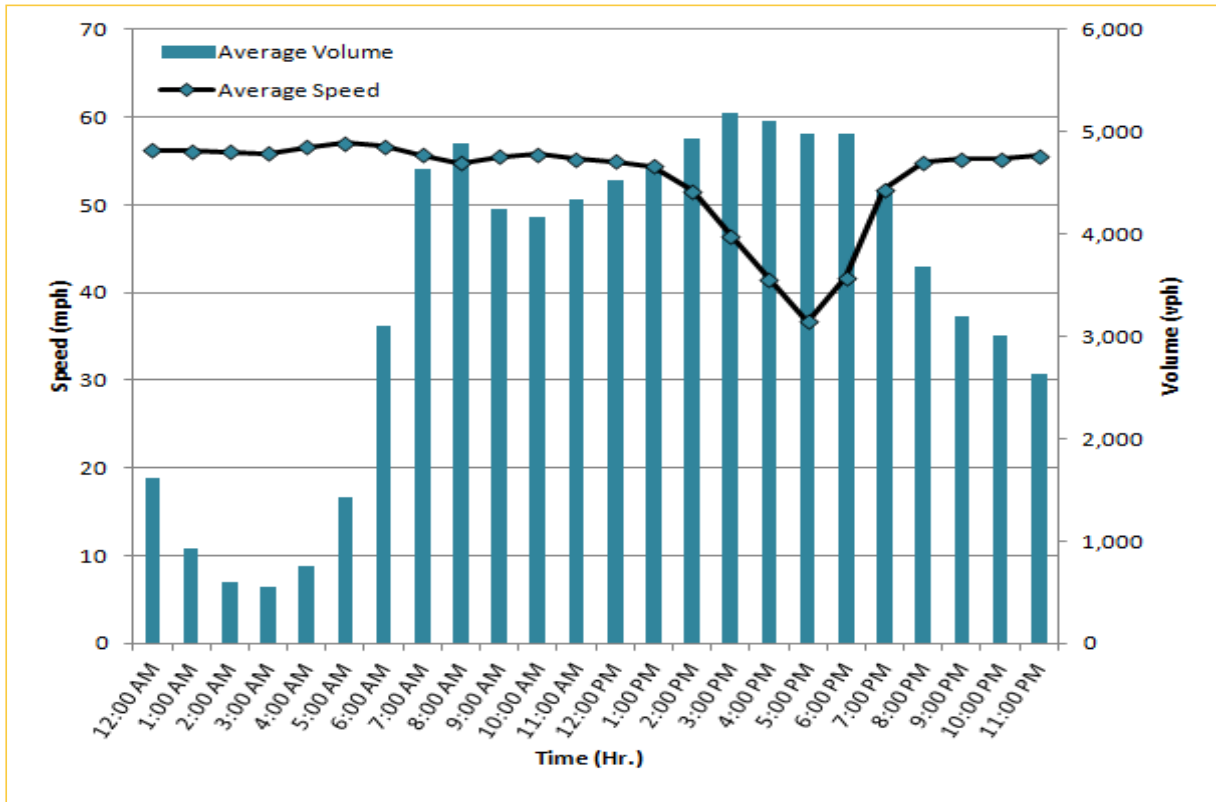

Weekdays Speeds and Volumes by Time of Day*

I-95 Northbound: 17.3 Miles
From: US-1
To: Miami-Dade / Broward County Line

I-95 Southbound: 17.3 Miles
From: Miami-Dade / Broward County Line
To: US-1

* Twelve-month average speeds and volumes from November 2012 - October 2013. Excludes express lanes.

* Twelve-month average speeds and volumes from November 2012 - October 2013.

Weekdays Speeds and Volumes by Time of Day*

SR 826 Northbound: 8.4 Miles
From: South of NW 25 Street
To: North of NW 154 Street