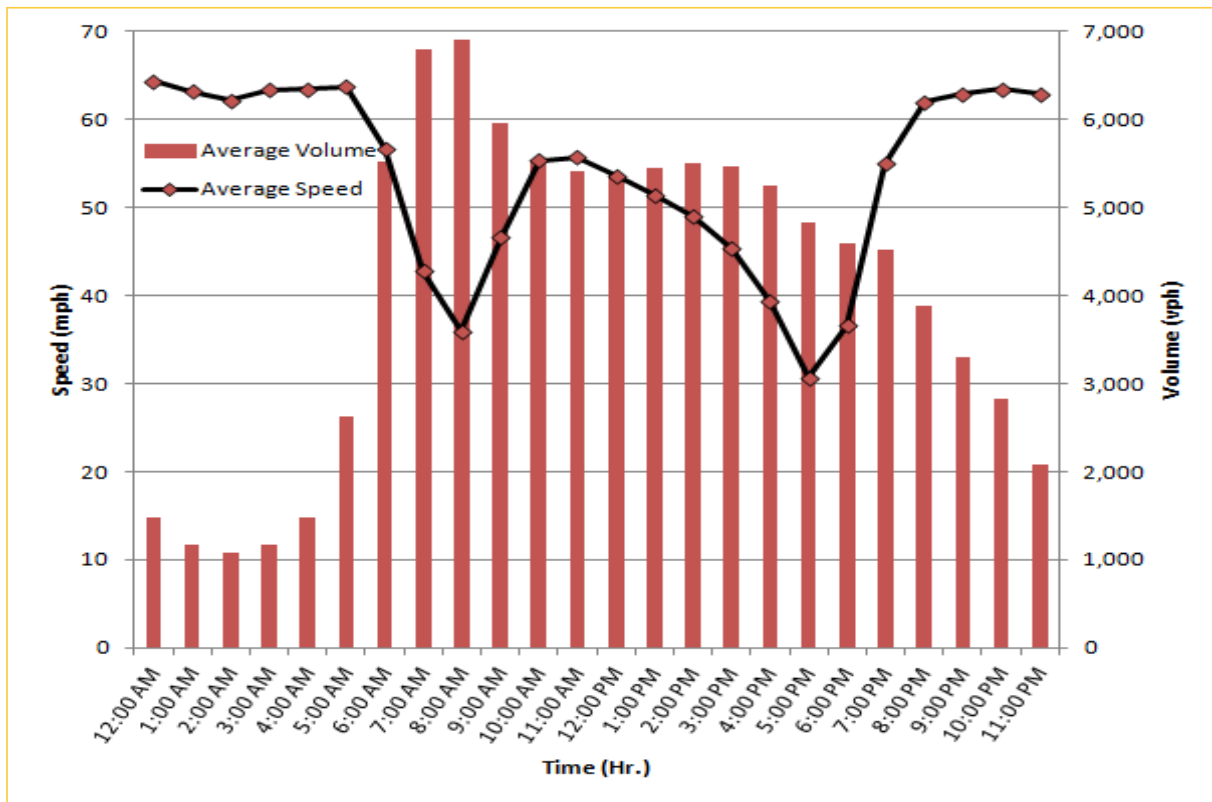

* Twelve-month average speeds and volumes from November 2012 - October 2013.

Weekdays Speeds and Volumes by Time of Day*

SR 826 Northbound: 8.4 Miles
From: South of NW 25 Street
To: North of NW 154 Street

SR 826 Southbound: 8.4 Miles
From: North of NW 154 Street
To: South of NW 25 Street

* Twelve-month average speeds and volumes from November 2012 - October 2013.

Weekdays Speeds and Volumes by Time of Day*