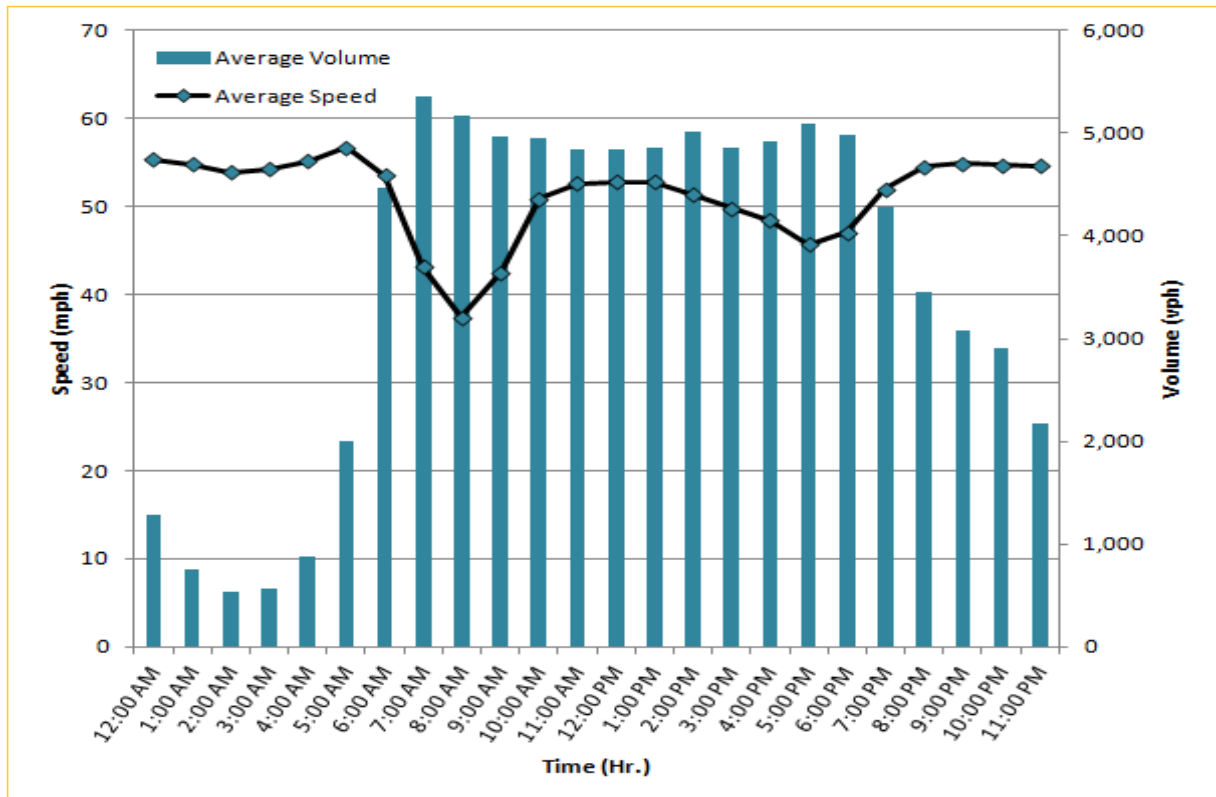

Weekdays Speeds and Volumes by Time of Day*

I-95 Northbound: 17.3 Miles
From: US-1
To: Miami-Dade / Broward County Line

I-95 Southbound: 17.3 Miles
From: Miami-Dade / Broward County Line
To: US-1

* Twelve-month average speeds and volumes from November 2012 - October 2013. Excludes express lanes.

* Twelve-month average speeds and volumes from November 2012 - October 2013.

Weekdays Speeds and Volumes by Time of Day*

SR 826 Northbound: 8.4 Miles
From: South of NW 25 Street
To: North of NW 154 Street