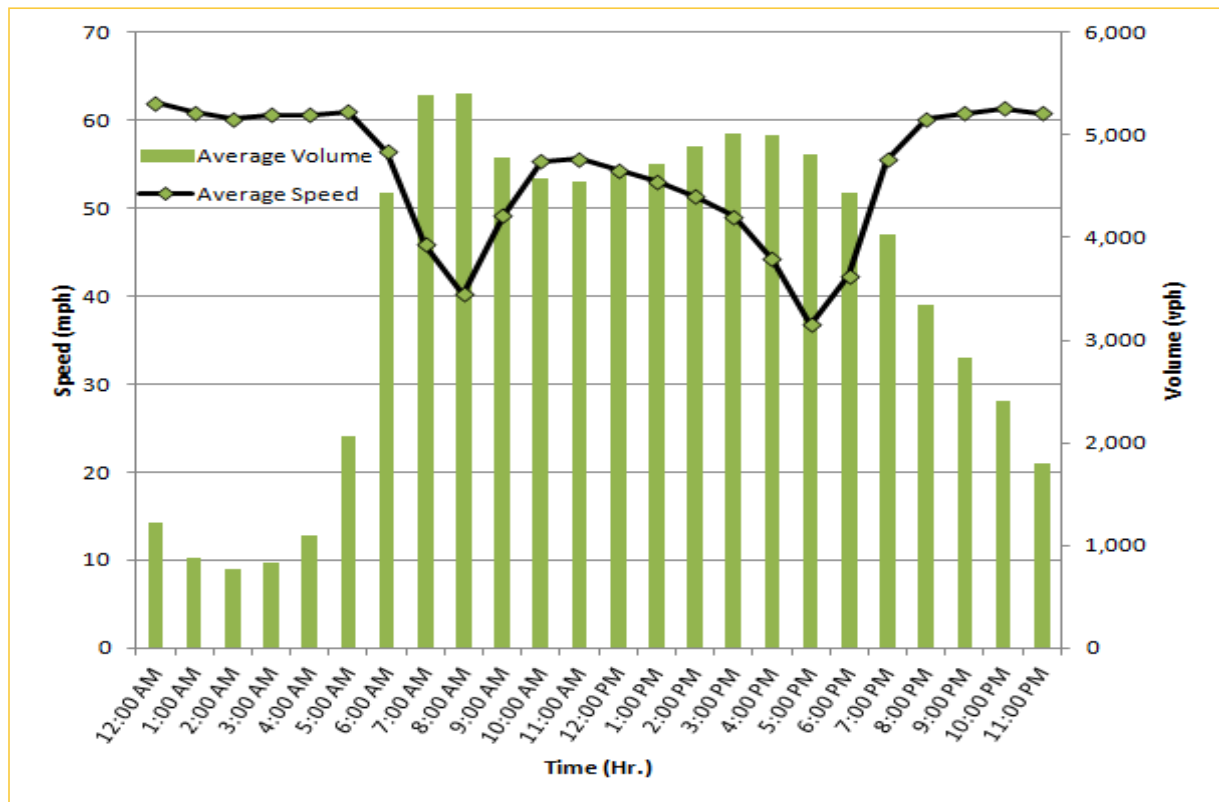

SR 826 Eastbound: 7.1 Miles
From: West of NW 67 Avenue
To: East of NW 12 Avenue

SR 826 Westbound: 7.1 Miles
From: East of NW 12 Avenue
To: West of NW 67 Avenue

* Twelve-month average speeds and volumes from November 2012 - October 2013.

Weekdays Speeds and Volumes by Time of Day*

SR 826 Northbound/Eastbound : 15.6 Miles
From: South of NW 25 Street
To: East of NW 12 Avenue

SR 826 Southbound/Westbound: 15.6 Miles
From: East of NW 12 Avenue
To: South of NW 25 Street