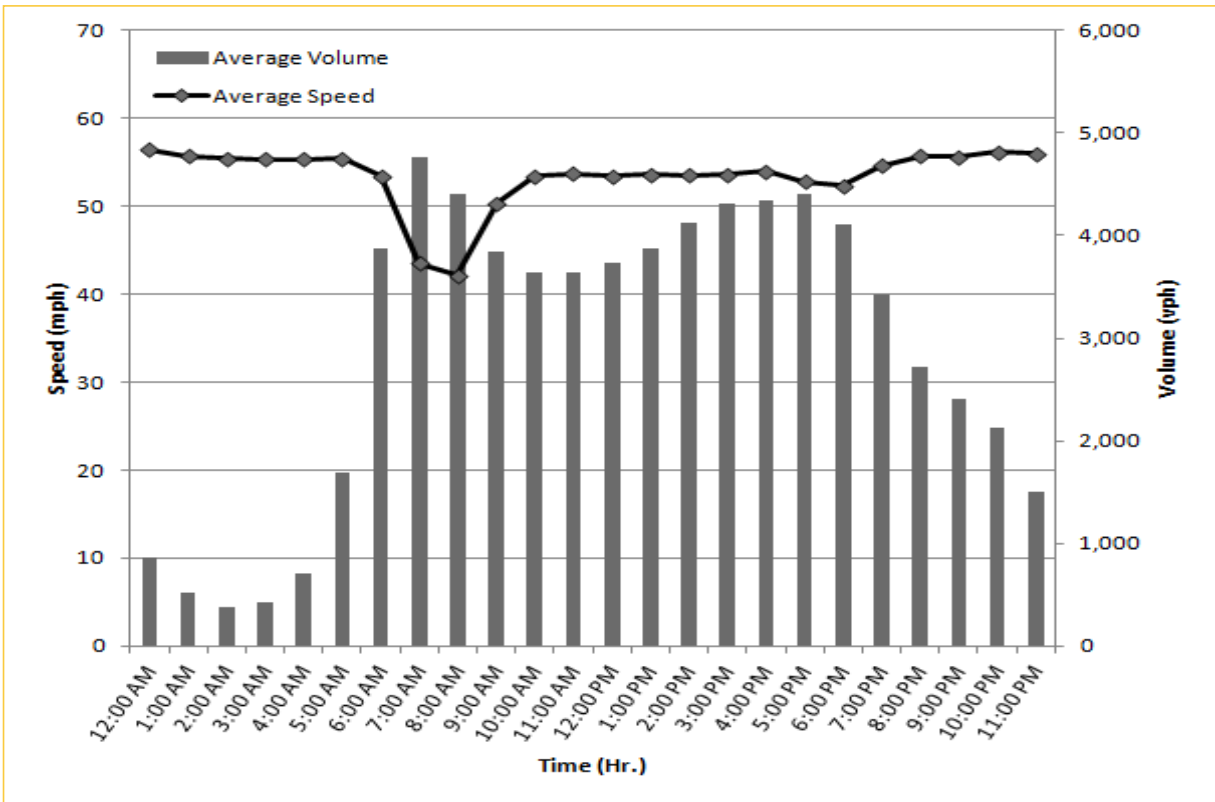

* Twelve-month average speeds and volumes from November 2012 - October 2013.

Weekdays Speeds and Volumes by Time of Day*

SR 826 Northbound: 8.4 Miles
From: South of NW 25 Street
To: North of NW 154 Street

SR 826 Southbound: 8.4 Miles
From: North of NW 154 Street
To: South of NW 25 Street

* Twelve-month average speeds and volumes from November 2012 - October 2013.

Weekdays Speeds and Volumes by Time of Day*

SR 826 Eastbound: 7.1 Miles
From: West of NW 67 Avenue
To: East of NW 12 Avenue

SR 826 Westbound: 7.1 Miles
From: East of NW 12 Avenue
To: West of NW 67 Avenue

* Twelve-month average speeds and volumes from November 2012 - October 2013.