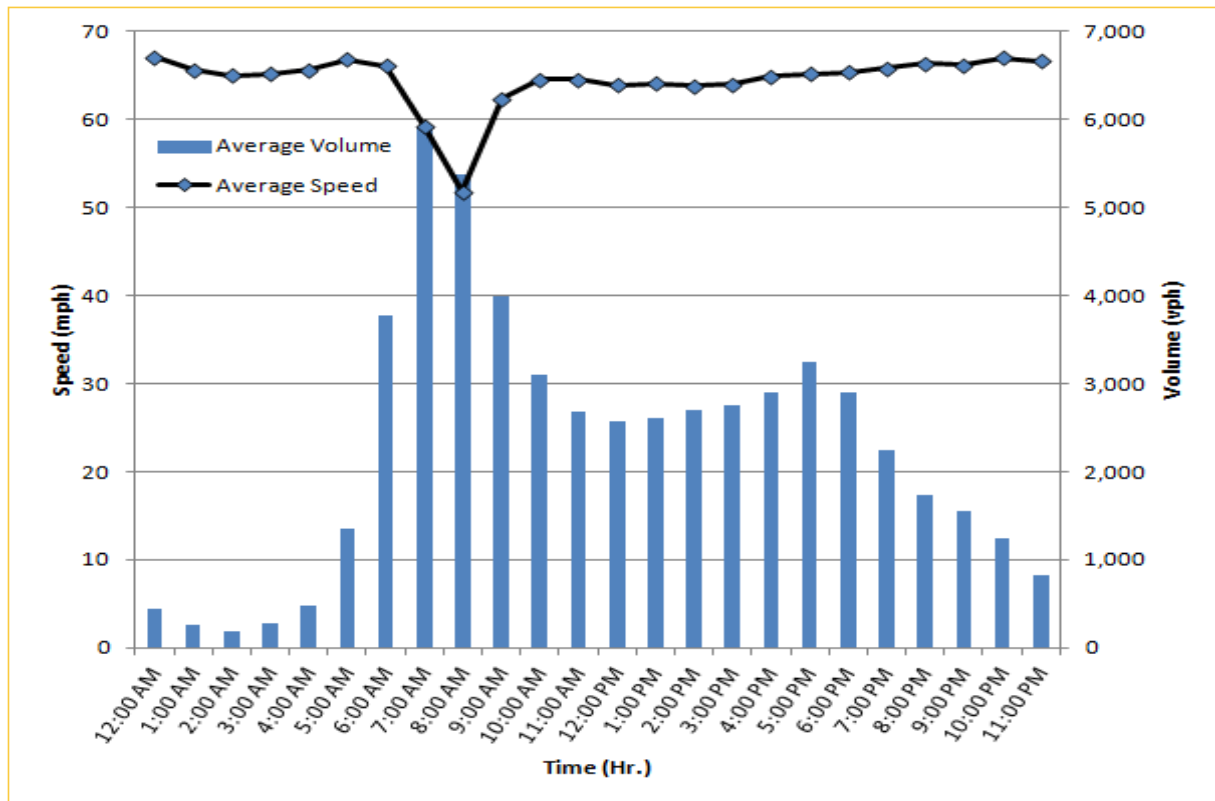

Weekdays Speeds and Volumes by Time of Day*

I-95 Northbound: 17.3 Miles
From: US-1
To: Miami-Dade / Broward County Line

I-95 Southbound: 17.3 Miles
From: Miami-Dade / Broward County Line
To: US-1

* Twelve-month average speeds and volumes from November 2012 - October 2013. Excludes express lanes.

* Twelve-month average speeds and volumes from November 2012 - October 2013.

Weekdays Speeds and Volumes by Time of Day*

I-75 Northbound: 5.4 Miles
From: West of SR 826
To: North of Florida's Turnpike

I-75 Southbound: 5.4 Miles
From: North of Florida's Turnpike
To: West of SR 826

* Twelve-month average speeds and volumes from November 2012 - October 2013.

Weekdays Speeds and Volumes by Time of Day*

SR 826 Northbound: 8.4 Miles
From: South of NW 25 Street
To: North of NW 154 Street