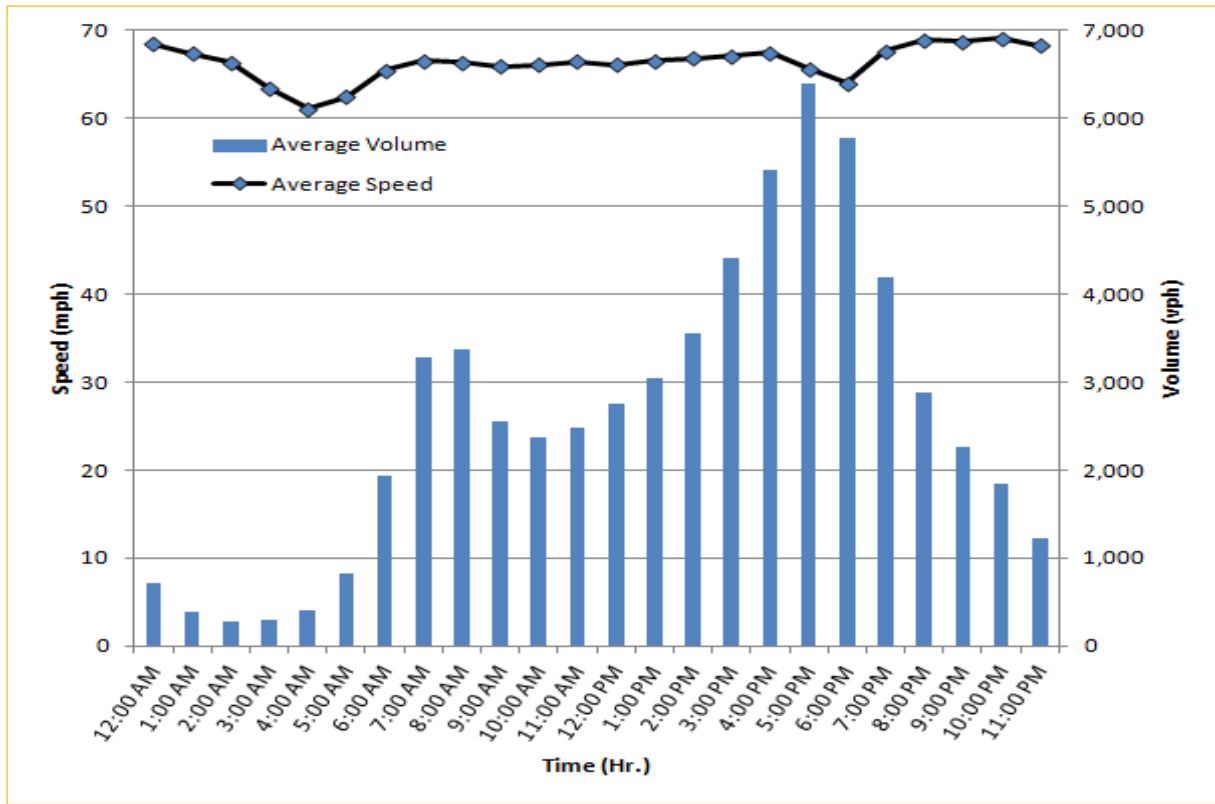

Weekdays Speeds and Volumes by Time of Day*

I-95 Northbound: 17.3 Miles
From: US-1
To: Miami-Dade / Broward County Line

I-95 Southbound: 17.3 Miles
From: Miami-Dade / Broward County Line
To: US-1

* Twelve-month average speeds and volumes from November 2012 - October 2013. Excludes express lanes.

Weekdays Speeds and Volumes by Time of Day*

I-195 Eastbound: 4.9 Miles
From: West of North Miami Avenue
To: West of Alton Road

I-195 Westbound: 4.9 Miles
From: West of Alton Road
To: West of North Miami Avenue

* Twelve-month average speeds and volumes from November 2012 - October 2013.

Weekdays Speeds and Volumes by Time of Day*

I-75 Northbound: 5.4 Miles
From: West of SR 826
To: North of Florida's Turnpike

I-75 Southbound: 5.4 Miles
From: North of Florida's Turnpike
To: West of SR 826

* Twelve-month average speeds and volumes from November 2012 - October 2013.

Weekdays Speeds and Volumes by Time of Day*

SR 826 Northbound: 8.4 Miles
From: South of NW 25 Street
To: North of NW 154 Street