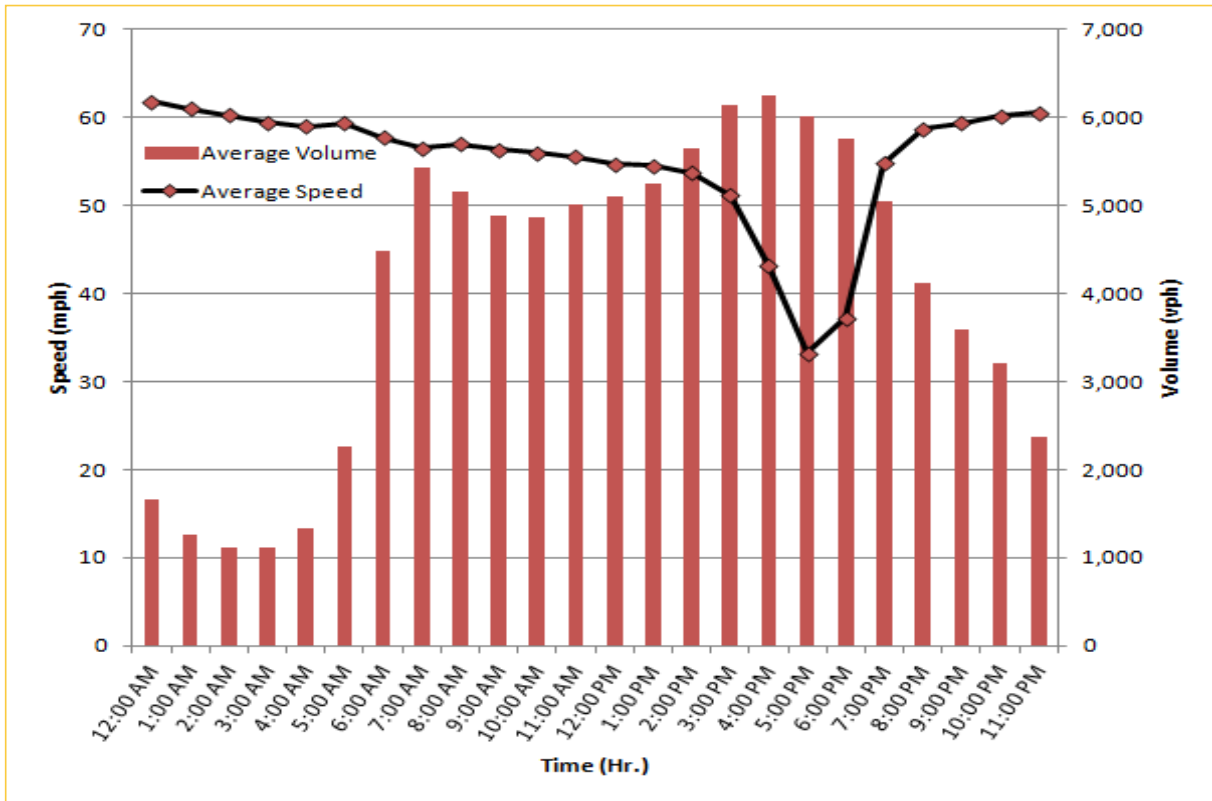

* Twelve-month average speeds and volumes from November 2012 - October 2013.

Weekdays Speeds and Volumes by Time of Day*

I-75 Northbound: 5.4 Miles
From: West of SR 826
To: North of Florida's Turnpike

I-75 Southbound: 5.4 Miles
From: North of Florida's Turnpike
To: West of SR 826

* Twelve-month average speeds and volumes from November 2012 - October 2013.

Weekdays Speeds and Volumes by Time of Day*

SR 826 Northbound: 8.4 Miles
From: South of NW 25 Street
To: North of NW 154 Street