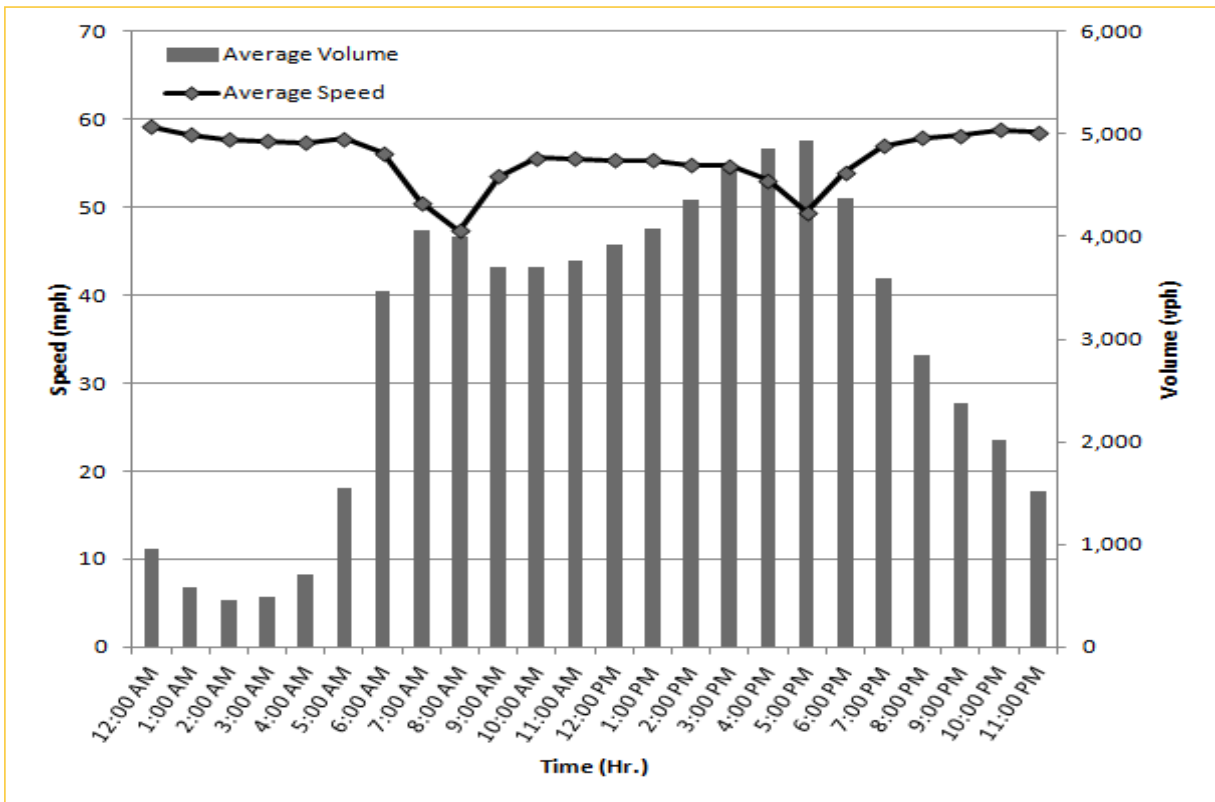

SR 826 Southbound: 8.4 Miles
From: North of NW 154 Street
To: South of NW 25 Street

* Twelve-month average speeds and volumes from November 2012 - October 2013.

Weekdays Speeds and Volumes by Time of Day*

SR 826 Eastbound: 7.1 Miles
From: West of NW 67 Avenue
To: East of NW 12 Avenue

SR 826 Westbound: 7.1 Miles
From: East of NW 12 Avenue
To: West of NW 67 Avenue

* Twelve-month average speeds and volumes from November 2012 - October 2013.