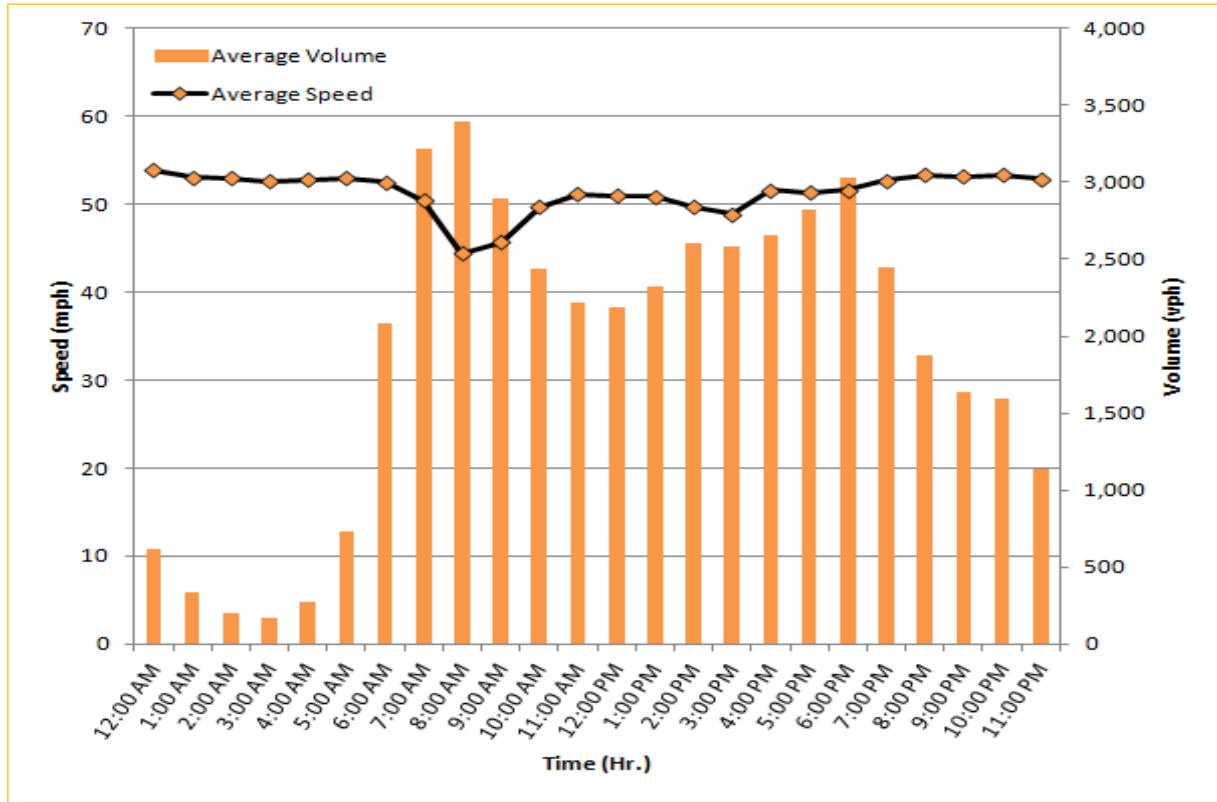

Weekdays Speeds and Volumes by Time of Day*

I-195 Eastbound: 4.9 Miles
From: West of North Miami Avenue
To: West of Alton Road

I-195 Westbound: 4.9 Miles
From: West of Alton Road
To: West of North Miami Avenue

* Twelve-month average speeds and volumes from November 2012 - October 2013.