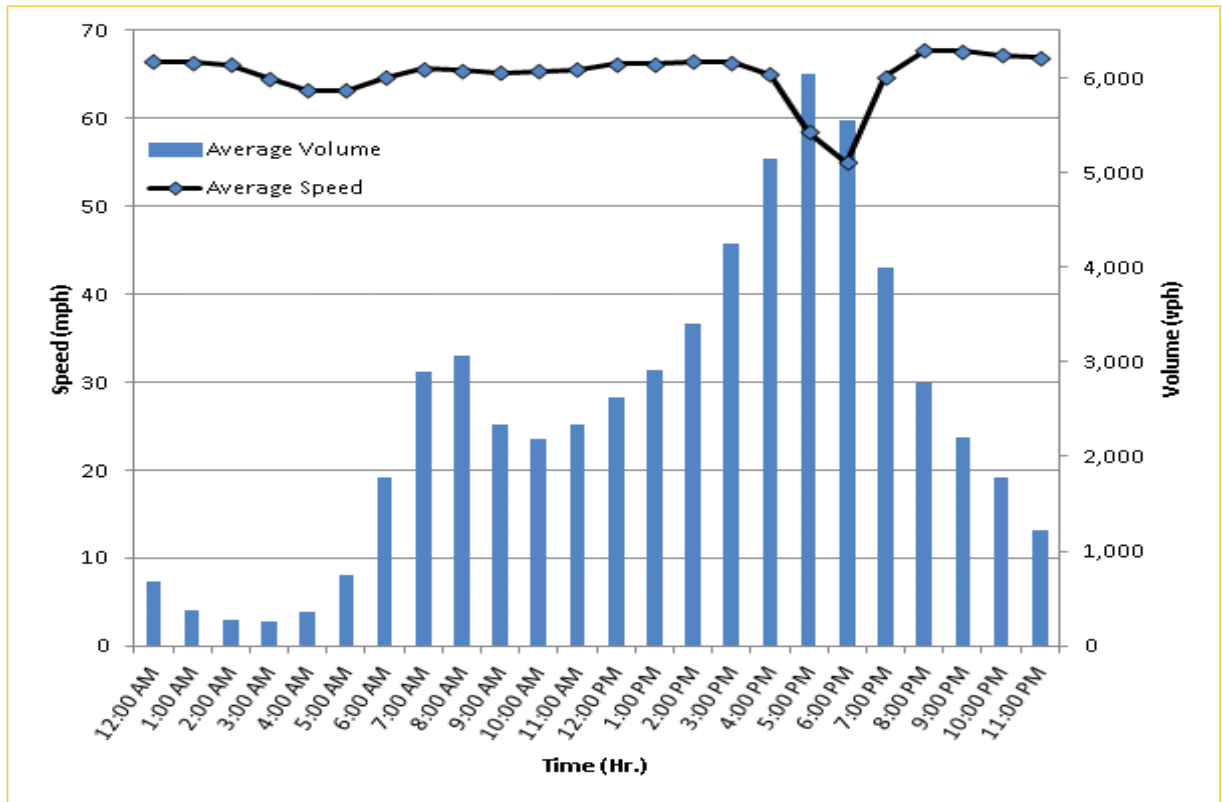

Weekdays Speeds and Volumes by Time of Day*

I-75 Northbound: 5.4 Miles
From: West of SR 826
To: North of Florida's Turnpike

I-75 Southbound: 5.4 Miles
From: North of Florida's Turnpike
To: West of SR 826

* Ten-month average speeds and volumes from July 2011 - April 2012.