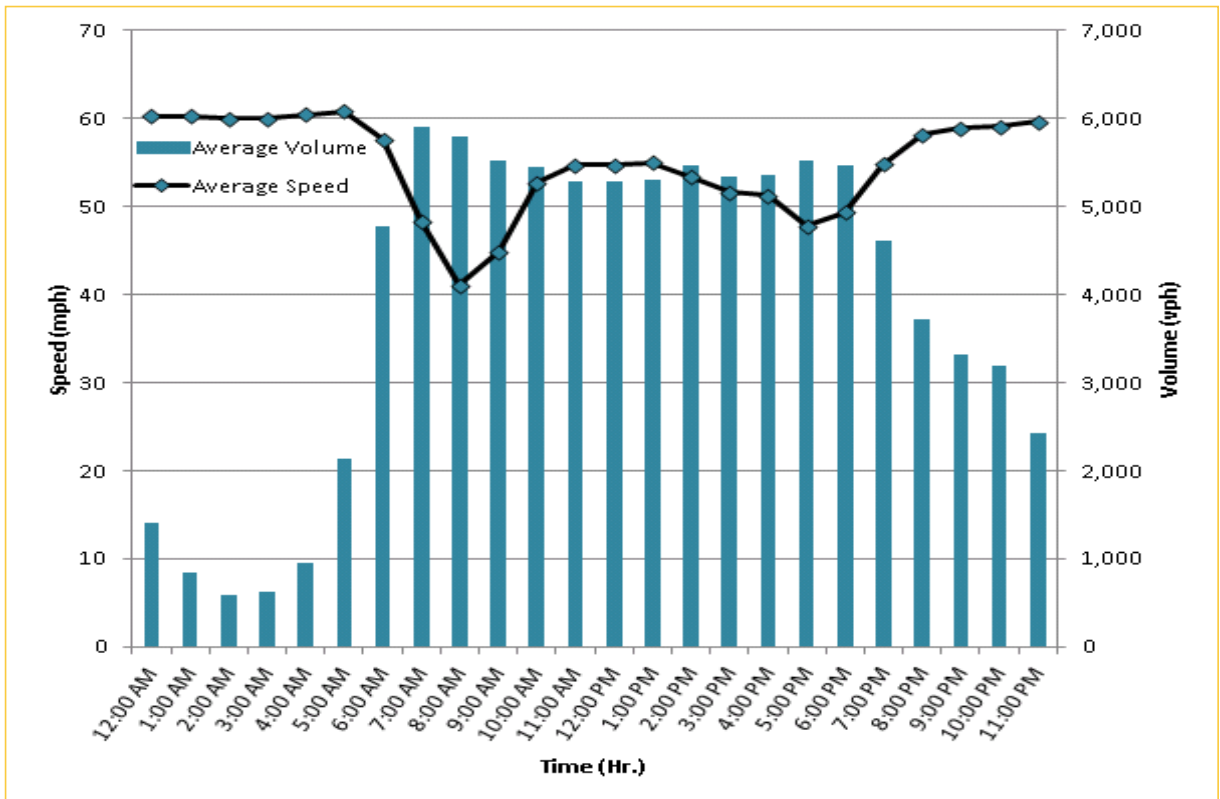

## Weekdays Speeds and Volumes by Time of Day\*

I-95 Northbound: 17.3 Miles

From: US-1

To: Miami-Dade / Broward County Line

I-95 Southbound: 17.3 Miles

From: Miami-Dade / Broward County Line

To: US-1

\* Ten-month average speeds and volumes from July 2011 - April 2012.. Excludes express lanes.