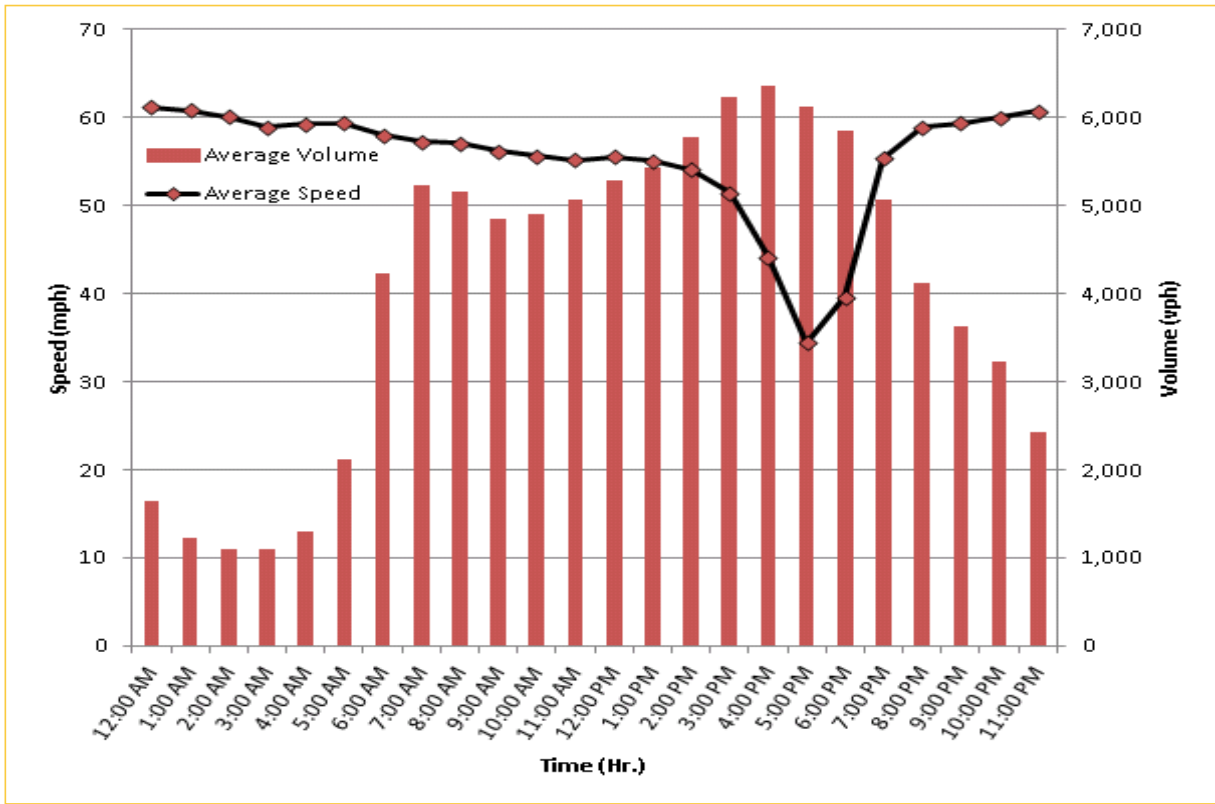

Weekdays Speeds and Volumes by Time of Day*

SR 826 Northbound: 8.4 Miles
From: South of NW 25 Street
To: North of NW 154 Street

SR 826 Southbound: 8.4 Miles
From: North of NW 154 Street
To: South of NW 25 Street

* Ten-month average speeds and volumes from July 2011 - April 2012.