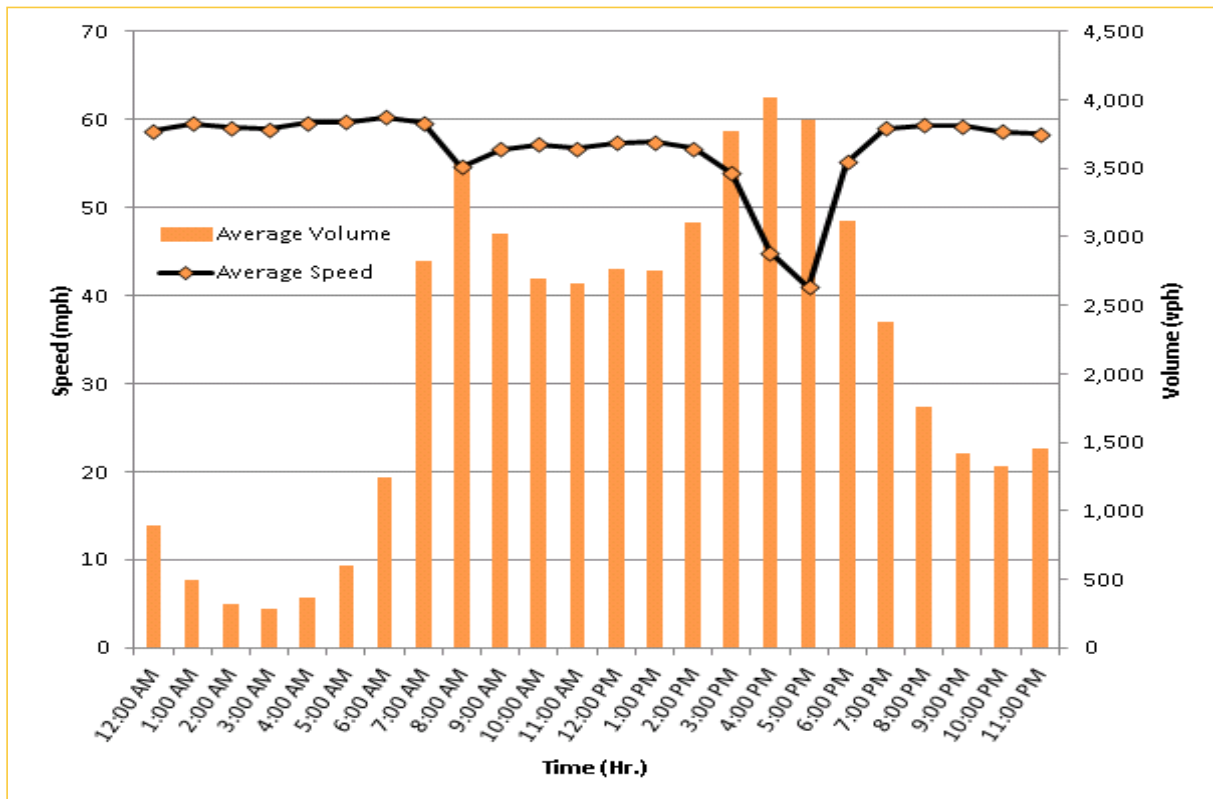

## Weekdays Speeds and Volumes by Time of Day\*

I-95 Northbound: 17.3 Miles

From: US-1

To: Miami-Dade / Broward County Line

I-95 Southbound: 17.3 Miles

From: Miami-Dade / Broward County Line

To: US-1

\* Ten-month average speeds and volumes from July 2011 - April 2012.. Excludes express lanes.

\* Ten-month average speeds and volumes from July 2011 - April 2012.