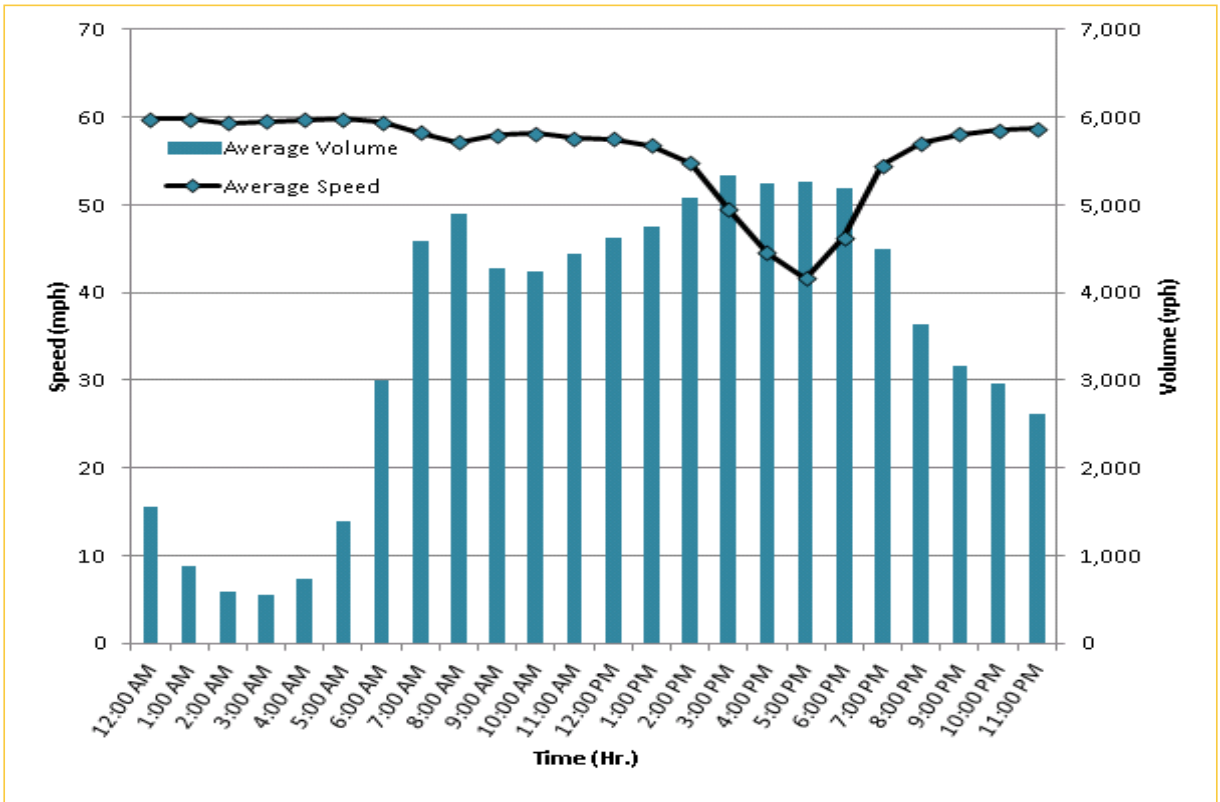

## Weekdays Speeds and Volumes by Time of Day\*

I-95 Northbound: 17.3 Miles

From: US-1

To: Miami-Dade / Broward County Line

I-95 Southbound: 17.3 Miles

From: Miami-Dade / Broward County Line

To: US-1

\* Ten-month average speeds and volumes from July 2011 - April 2012.. Excludes express lanes.

\* Ten-month average speeds and volumes from July 2011 - April 2012.