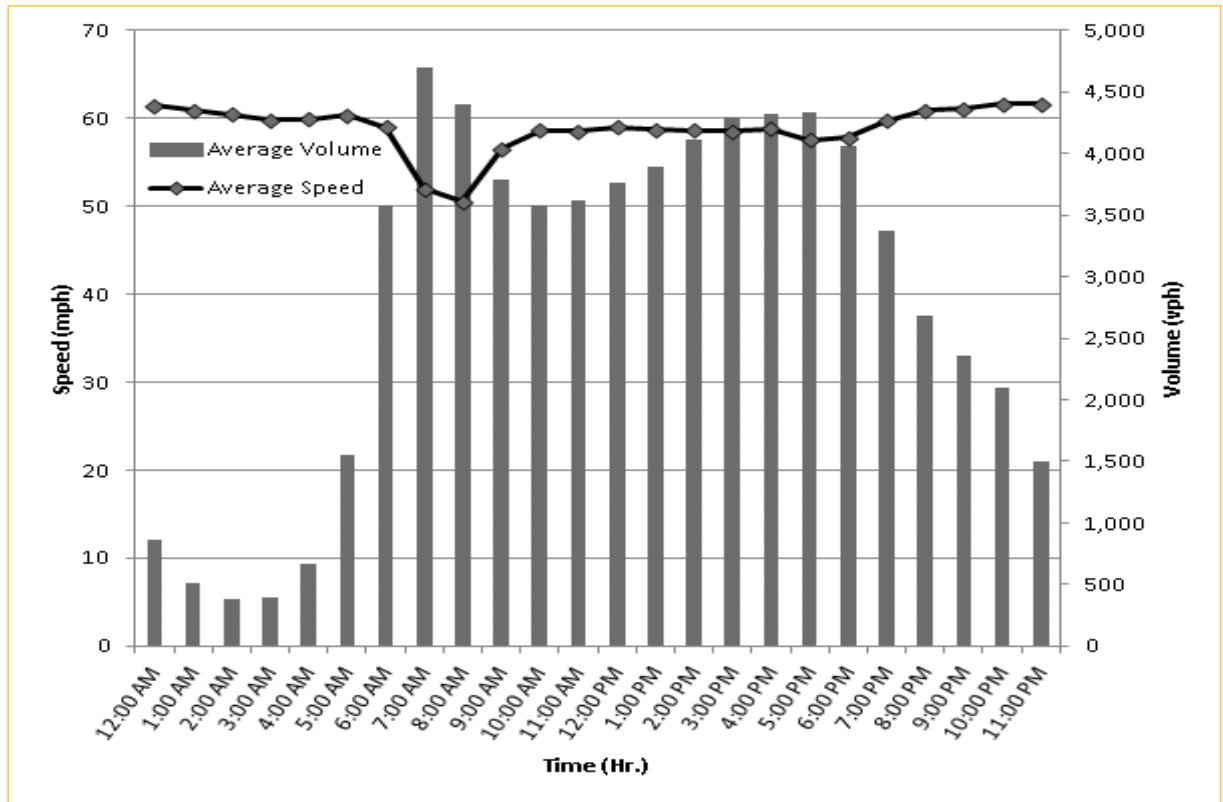

Weekdays Speeds and Volumes by Time of Day*

SR 826 Eastbound: 7.1 Miles
From: West of NW 67 Avenue
To: East of NW 12 Avenue

SR 826 Westbound: 7.1 Miles
From: East of NW 12 Avenue
To: West of NW 67 Avenue

* Ten-month average speeds and volumes from July 2011 - April 2012.