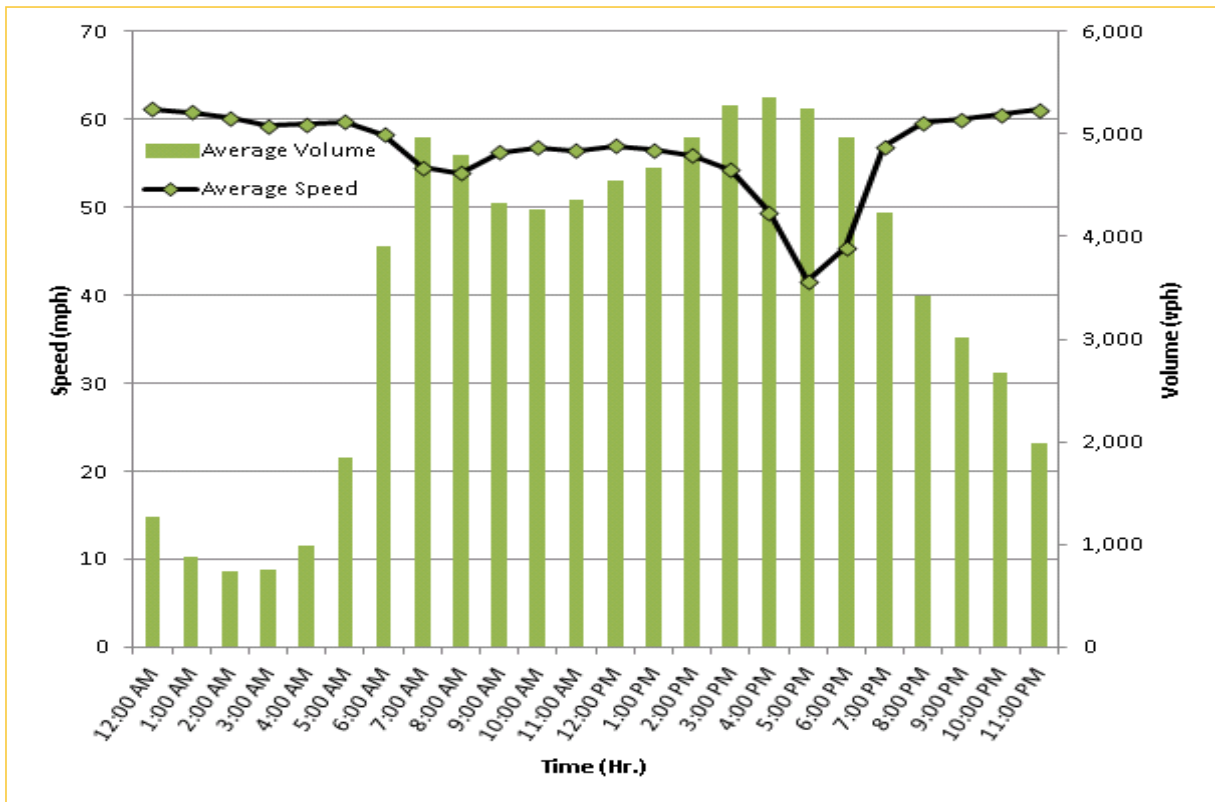

Weekdays Speeds and Volumes by Time of Day*

SR 826 Northbound/Eastbound : 15.6 Miles
From: South of NW 25 Street
To: East of NW 12 Avenue

SR 826 Southbound/Westbound: 15.6 Miles
From: East of NW 12 Avenue
To: South of NW 25 Street

* Ten-month average speeds and volumes from July 2011 - April 2012.