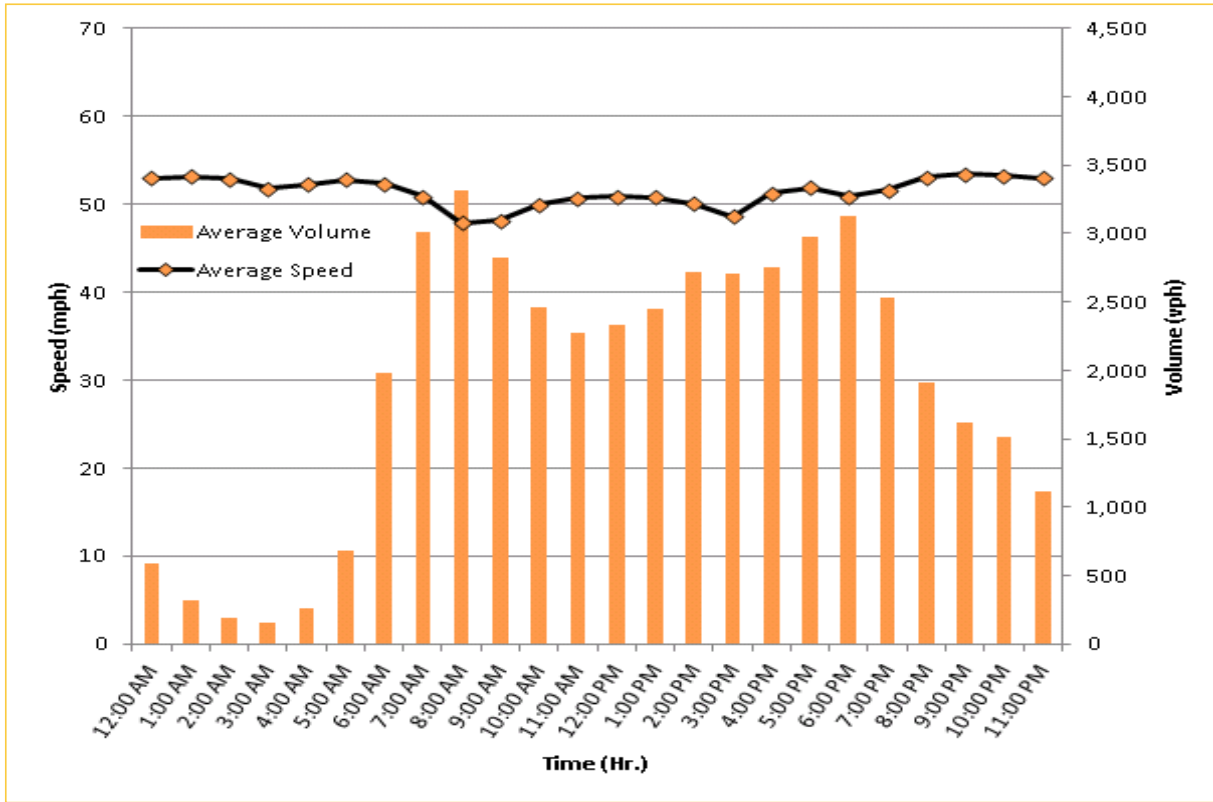

Weekdays Speeds and Volumes by Time of Day*

I-195 Eastbound: 4.9 Miles
From: West of North Miami Avenue
To: West of Alton Road

I-195 Westbound: 4.9 Miles
From: West of Alton Road
To: West of North Miami Avenue

* Ten-month average speeds and volumes from July 2011 - April 2012.