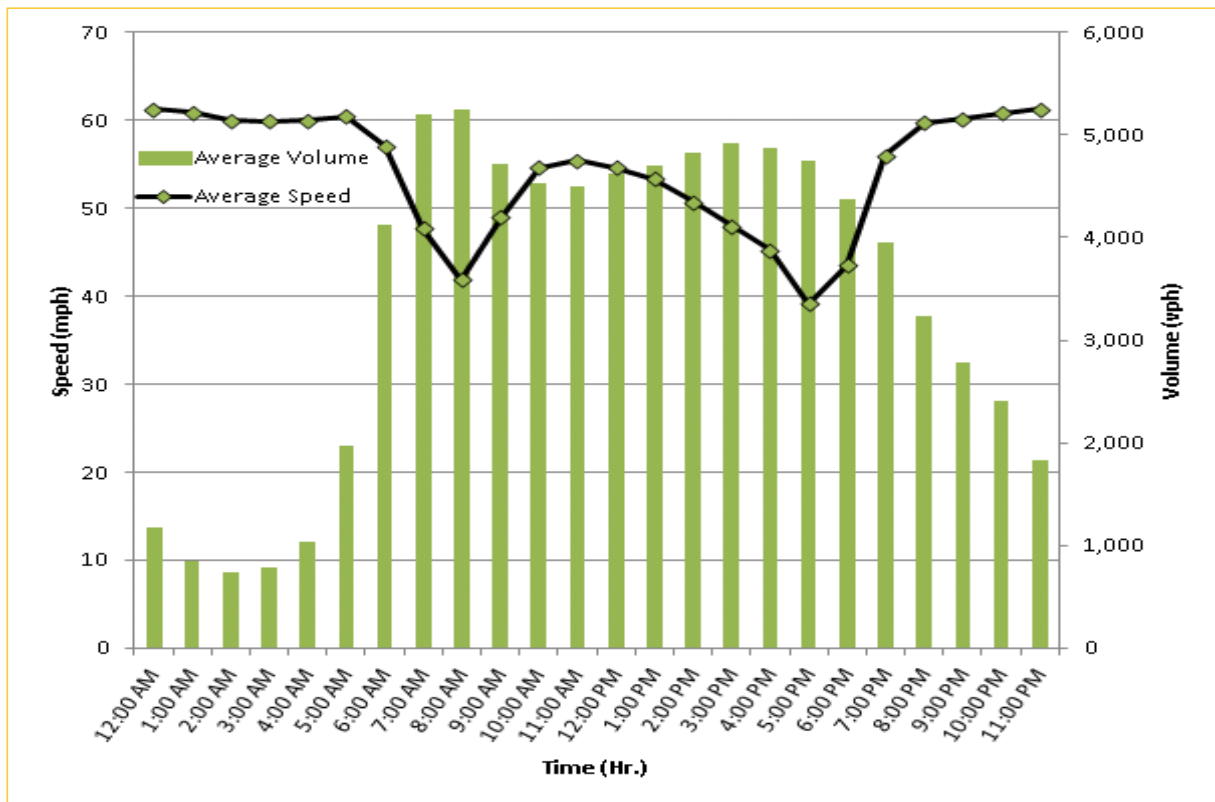

SR 826 Southbound/Westbound: 15.6 Miles
From: East of NW 12 Avenue
To: South of NW 25 Street