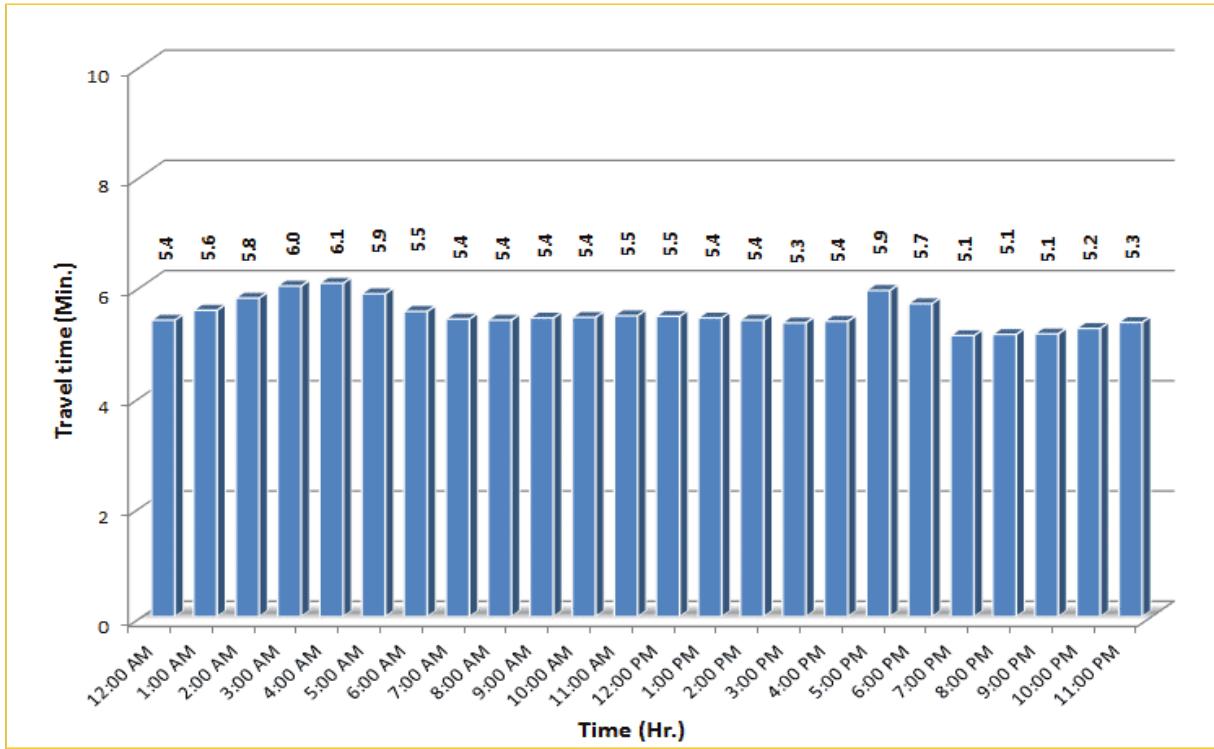

## TRAVEL TIME RELIABILITY REPORT

### Weekdays Travel Times by Time of Day\*

**I-75 Northbound: 5.4 Miles**  
 From: West of SR 826  
 To: North of Florida's Turnpike

**I-75 Southbound: 5.4 Miles**  
 From: North of Florida's Turnpike  
 To: West of SR 826

\* Twelve-month average from April 1<sup>st</sup>, 2018 to March 31<sup>st</sup>, 2019.