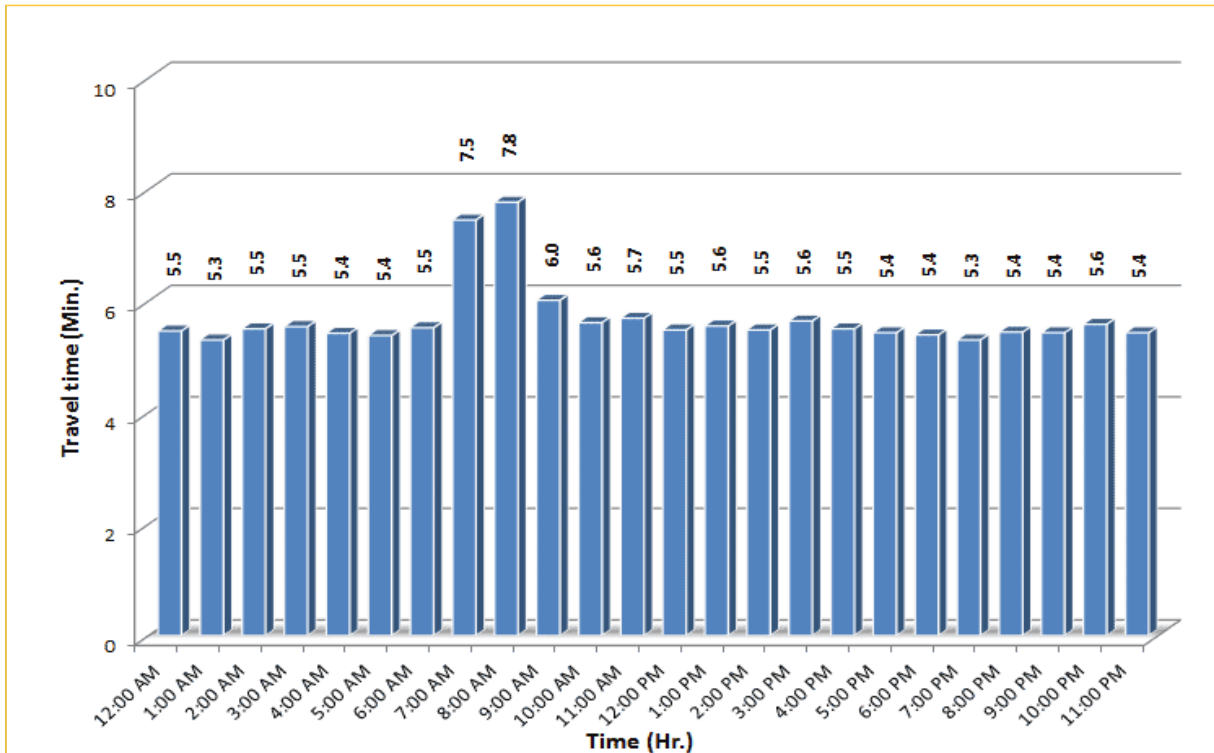

## TRAVEL TIME RELIABILITY REPORT

### Weekdays Travel Times by Time of Day\*

**I-75 Northbound: 5.4 Miles**  
 From: West of SR 826  
 To: North of Florida's Turnpike

**I-75 Southbound: 5.4 Miles**  
 From: North of Florida's Turnpike  
 To: West of SR 826

\* Twelve-month average from April 1<sup>st</sup>, 2018 to March 31<sup>st</sup>, 2019.