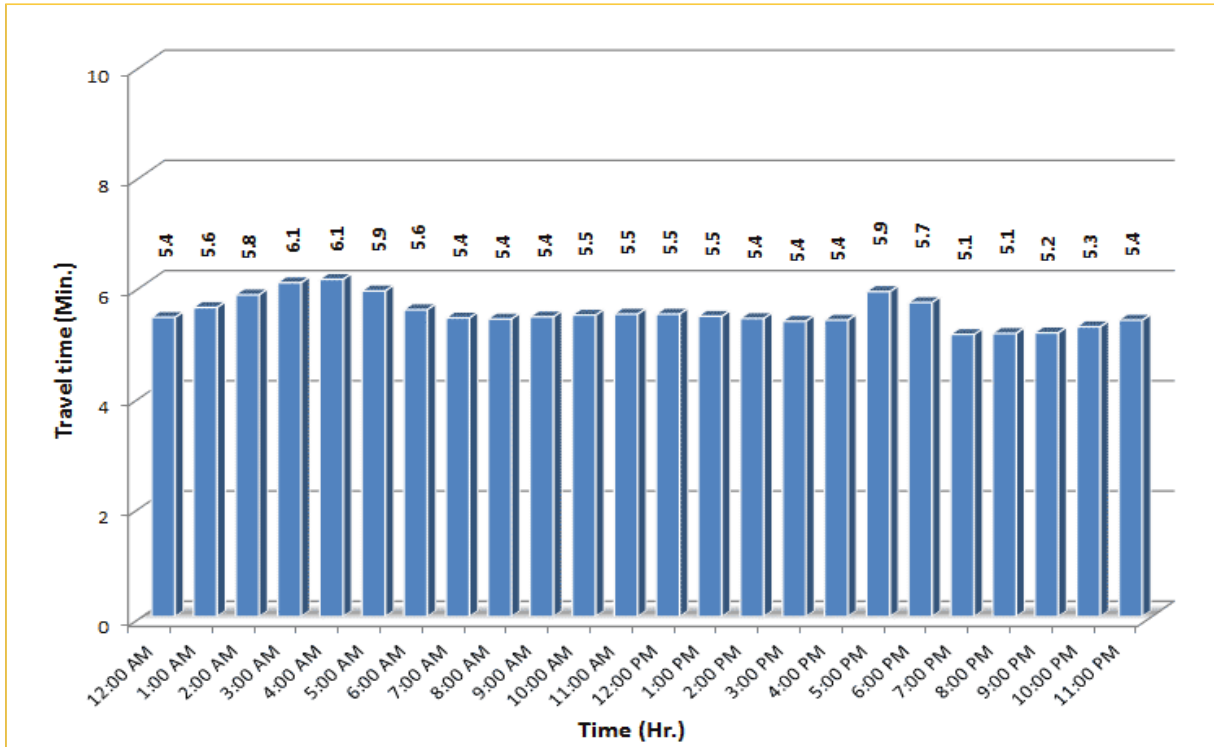

## TRAVEL TIME RELIABILITY REPORT

### Weekdays Travel Times by Time of Day\*

**I-75 Northbound: 5.4 Miles**  
 From: West of SR 826  
 To: North of Florida's Turnpike

**I-75 Southbound: 5.4 Miles**  
 From: North of Florida's Turnpike  
 To: West of SR 826

\* Twelve-month average from April 1<sup>st</sup>, 2018 to March 31<sup>st</sup>, 2019.