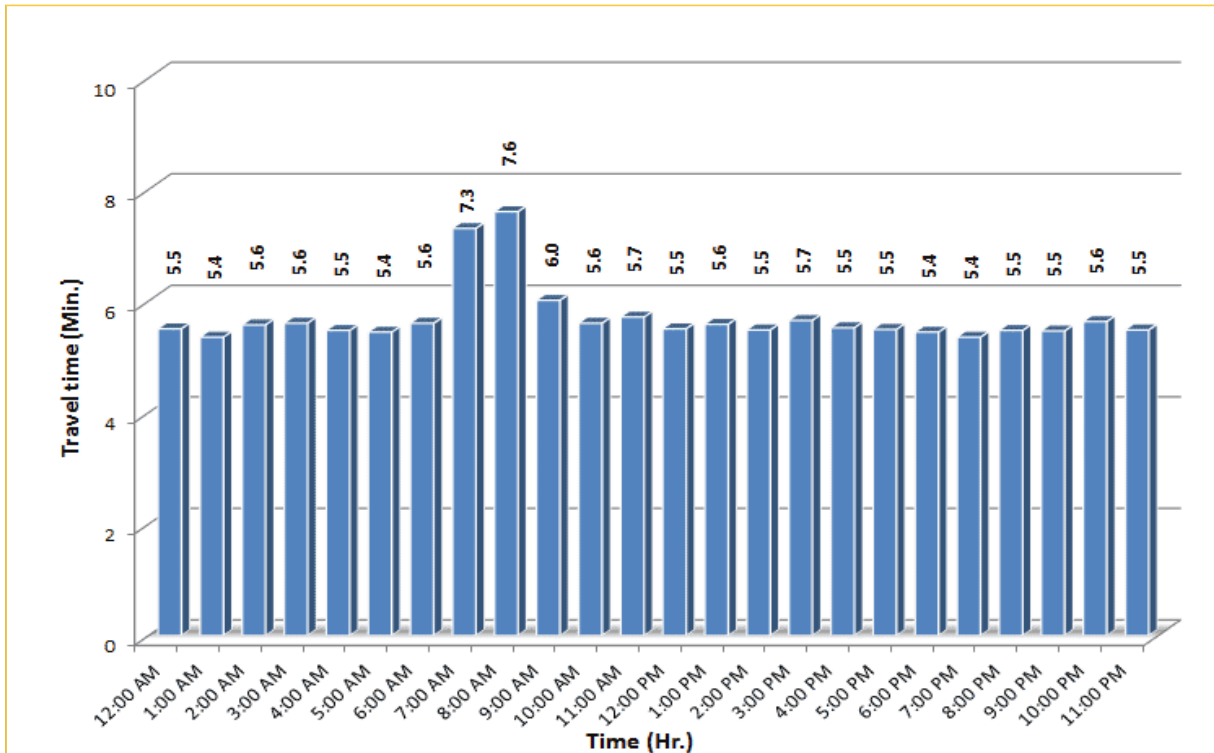

## TRAVEL TIME RELIABILITY REPORT

### Weekdays Travel Times by Time of Day\*

**I-75 Northbound: 5.4 Miles**  
 From: West of SR 826  
 To: North of Florida's Turnpike

**I-75 Southbound: 5.4 Miles**  
 From: North of Florida's Turnpike  
 To: West of SR 826

\* Twelve-month average from April 1<sup>st</sup>, 2018 to March 31<sup>st</sup>, 2019.