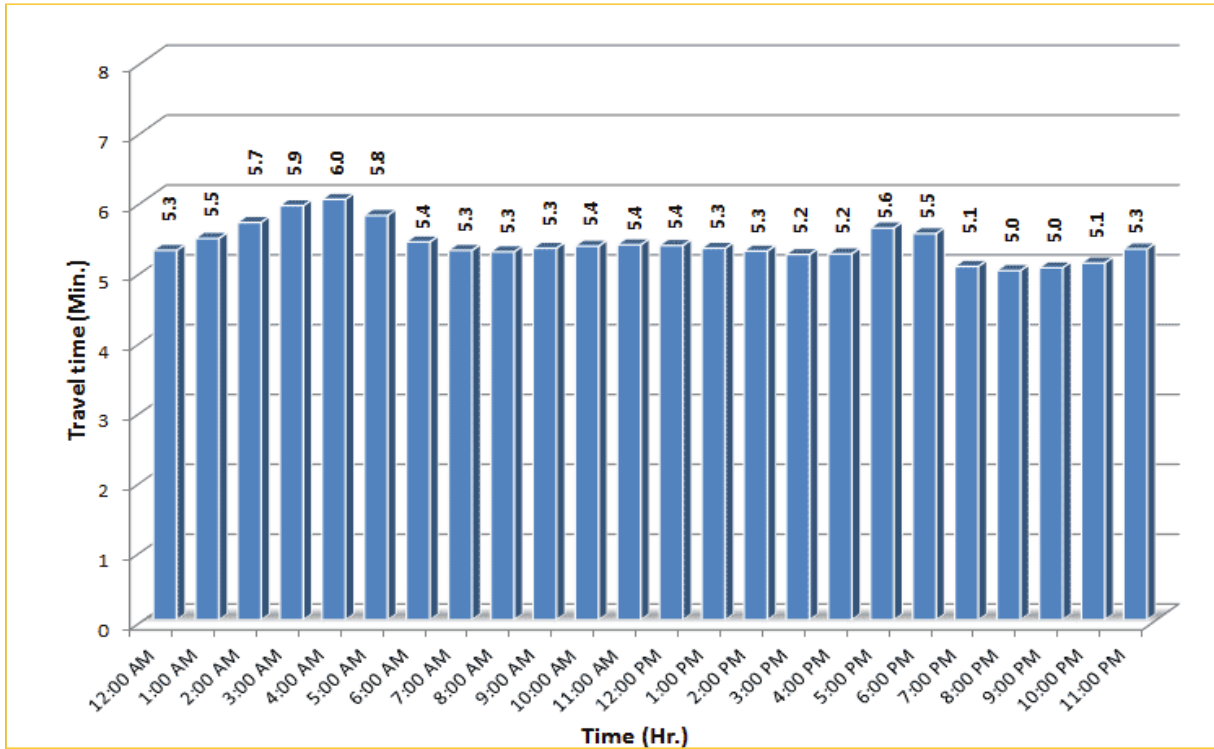

TRAVEL TIME RELIABILITY REPORT

Weekdays Travel Times by Time of Day*

I-75 Northbound: 5.4 Miles
 From: West of SR 826
 To: North of Florida's Turnpike

I-75 Southbound: 5.4 Miles
 From: North of Florida's Turnpike
 To: West of SR 826

* Twelve-month average from December 1st, 2017 to November 30th, 2018.