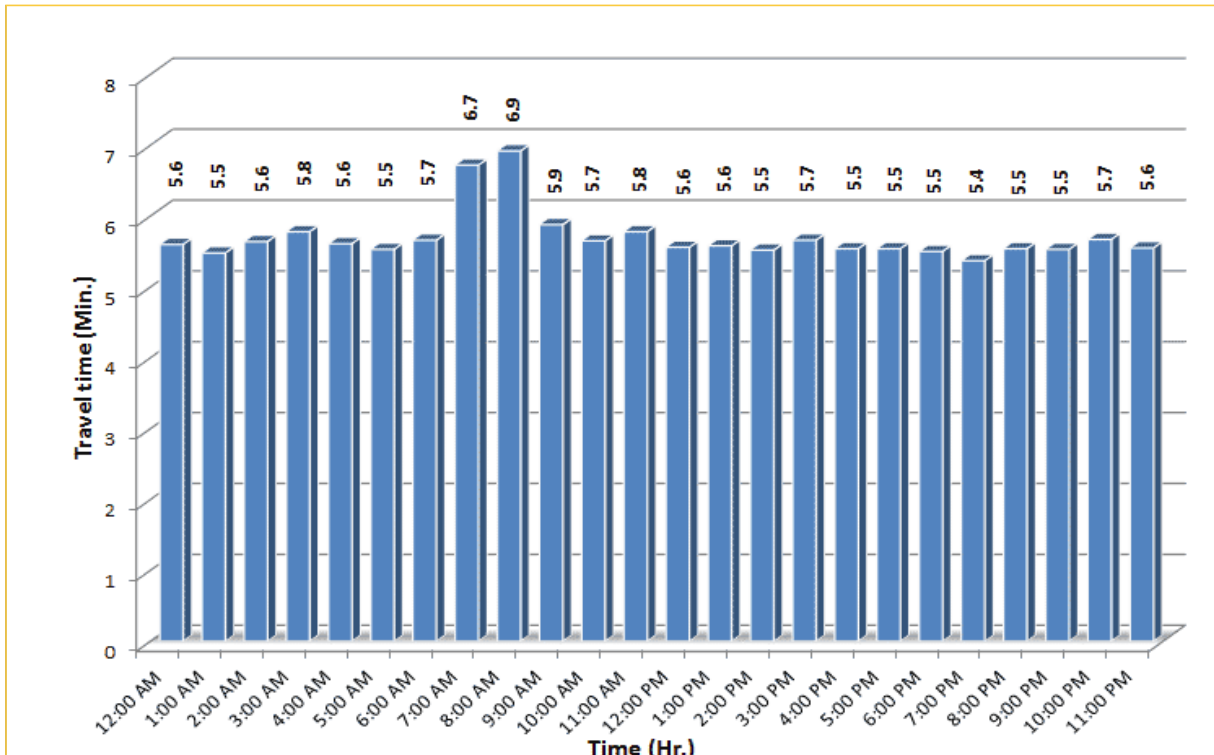

TRAVEL TIME RELIABILITY REPORT

Weekdays Travel Times by Time of Day*

I-75 Northbound: 5.4 Miles
 From: West of SR 826
 To: North of Florida's Turnpike

I-75 Southbound: 5.4 Miles
 From: North of Florida's Turnpike
 To: West of SR 826

* Twelve-month average from December 1st, 2017 to November 30th, 2018.