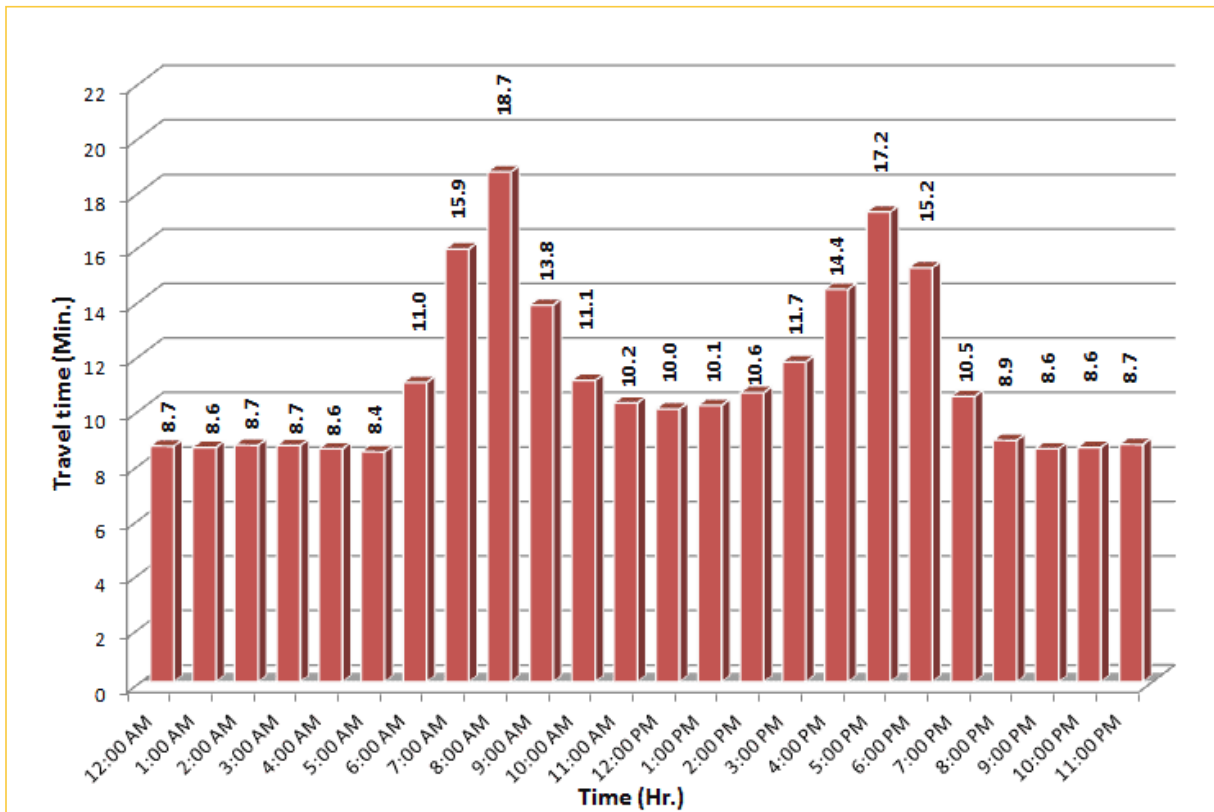

TRAVEL TIME RELIABILITY REPORT

Weekdays Travel Times by Time of Day*

SR 826 Northbound: 8.4 Miles
From: South of NW 25 Street
To: North of NW 154 Street

SR 826 Southbound: 8.4 Miles
From: North of NW 154 Street
To: South of NW 25 Street

* Twelve-month average from April 1st, 2015 to March 31st, 2016.

TRAVEL TIME RELIABILITY REPORT

Weekdays Travel Times by Time of Day*

SR 826 Eastbound: 7.1 Miles
From: West of NW 67 Avenue
To: East of NW 12 Avenue