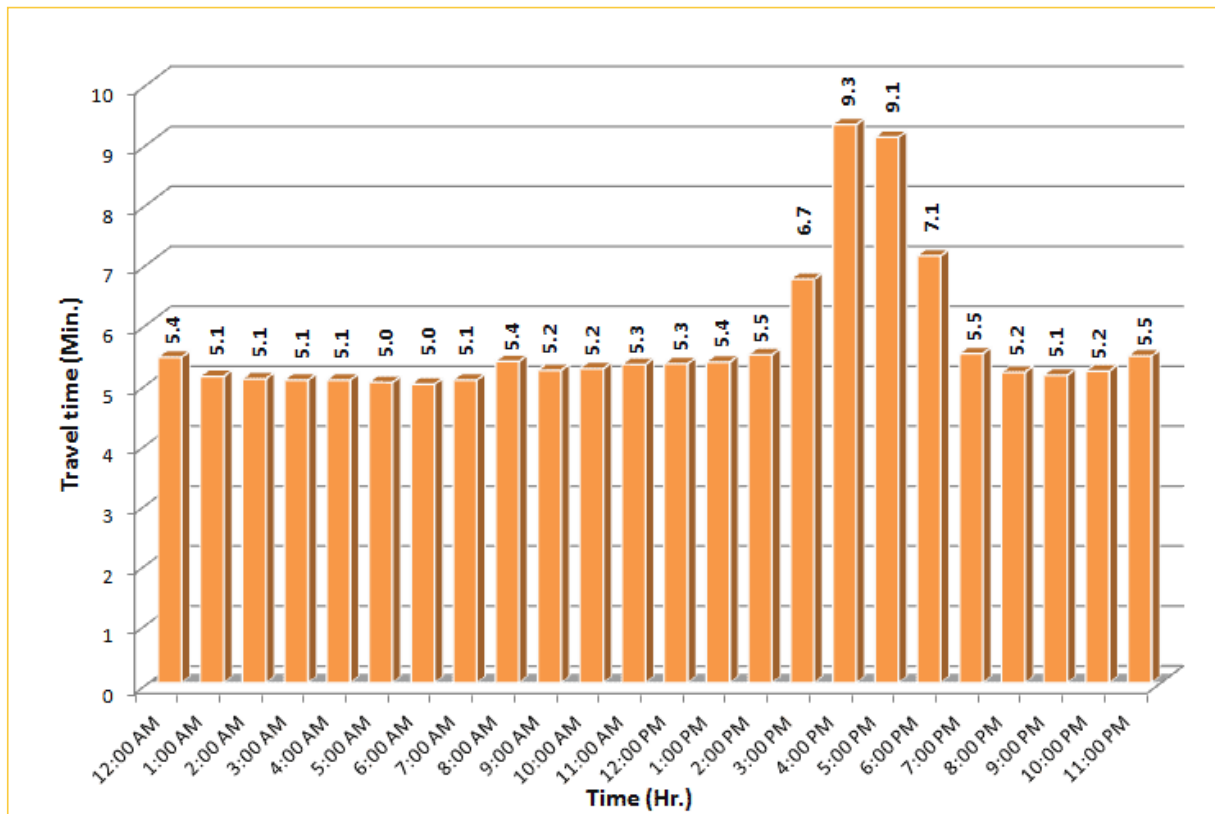

* Twelve-month average from April 1st, 2015 to March 31st, 2016. Excludes express lanes.

TRAVEL TIME RELIABILITY REPORT

Weekdays Travel Times by Time of Day*

I-195 Eastbound: 4.9 Miles
From: West of North Miami Avenue
To: West of Alton Road

I-195 Westbound: 4.9 Miles
From: West of Alton Road
To: West of North Miami Avenue

* Twelve-month average from April 1st, 2015 to March 31st, 2016.

TRAVEL TIME RELIABILITY REPORT

Weekdays Travel Times by Time of Day*

* Twelve-month average from April 1st, 2015 to March 31st, 2016.

TRAVEL TIME RELIABILITY REPORT

Weekdays Travel Times by Time of Day*

SR 826 Eastbound: 7.1 Miles
From: West of NW 67 Avenue
To: East of NW 12 Avenue