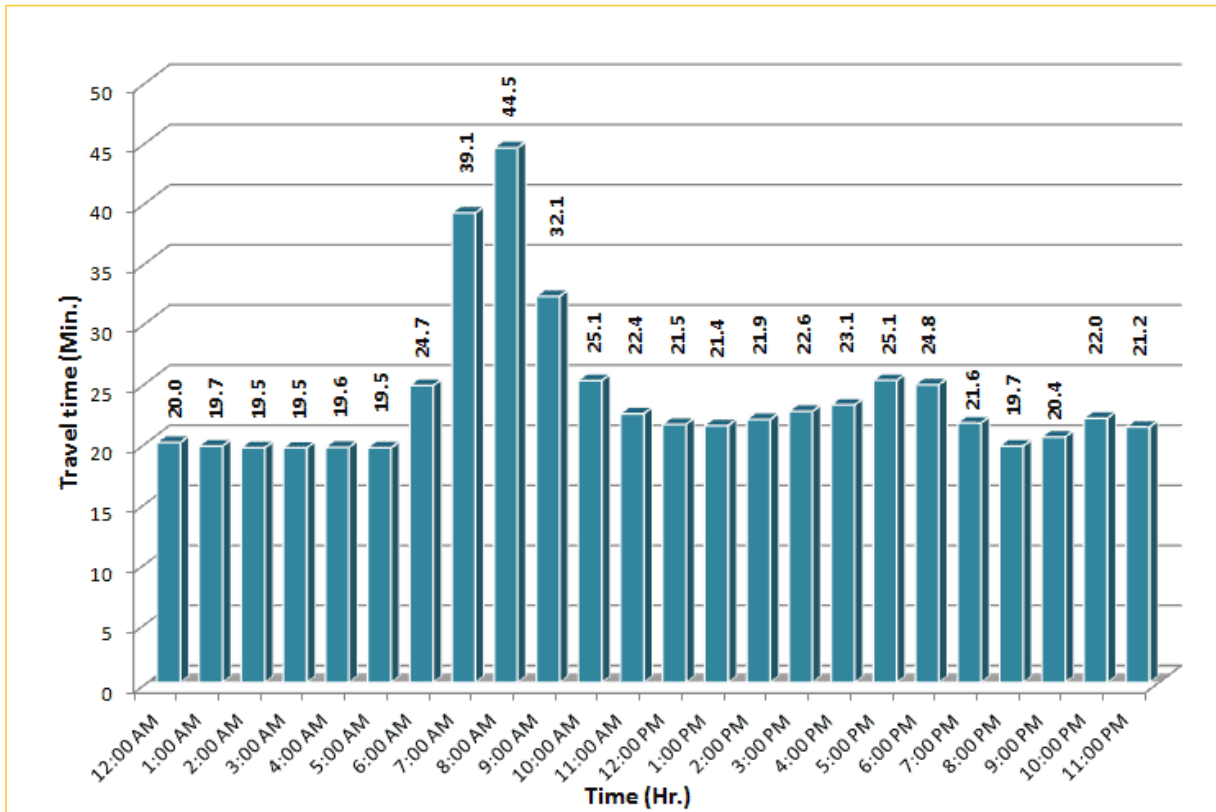

TRAVEL TIME RELIABILITY REPORT

Weekdays Travel Times by Time of Day*

I-95 Northbound: 17.3 Miles
From: US-1
To: Miami-Dade / Broward County Line

I-95 Southbound: 17.3 Miles
From: Miami-Dade / Broward County Line
To: US-1

* Twelve-month average from April 1st, 2015 to March 31st, 2016. Excludes express lanes.

TRAVEL TIME RELIABILITY REPORT

Weekdays Travel Times by Time of Day*

I-195 Eastbound: 4.9 Miles
From: West of North Miami Avenue
To: West of Alton Road

* Twelve-month average from April 1st, 2015 to March 31st, 2016.

TRAVEL TIME RELIABILITY REPORT

Weekdays Travel Times by Time of Day*

SR 826 Eastbound: 7.1 Miles
From: West of NW 67 Avenue
To: East of NW 12 Avenue

SR 826 Northbound/Eastbound : 15.6 Miles
From: South of NW 25 Street
To: East of NW 12 Avenue

SR 826 Southbound/Westbound: 15.6 Miles
From: East of NW 12 Avenue
To: South of NW 25 Street

* Twelve-month average from April 1st, 2015 to March 31st, 2016.