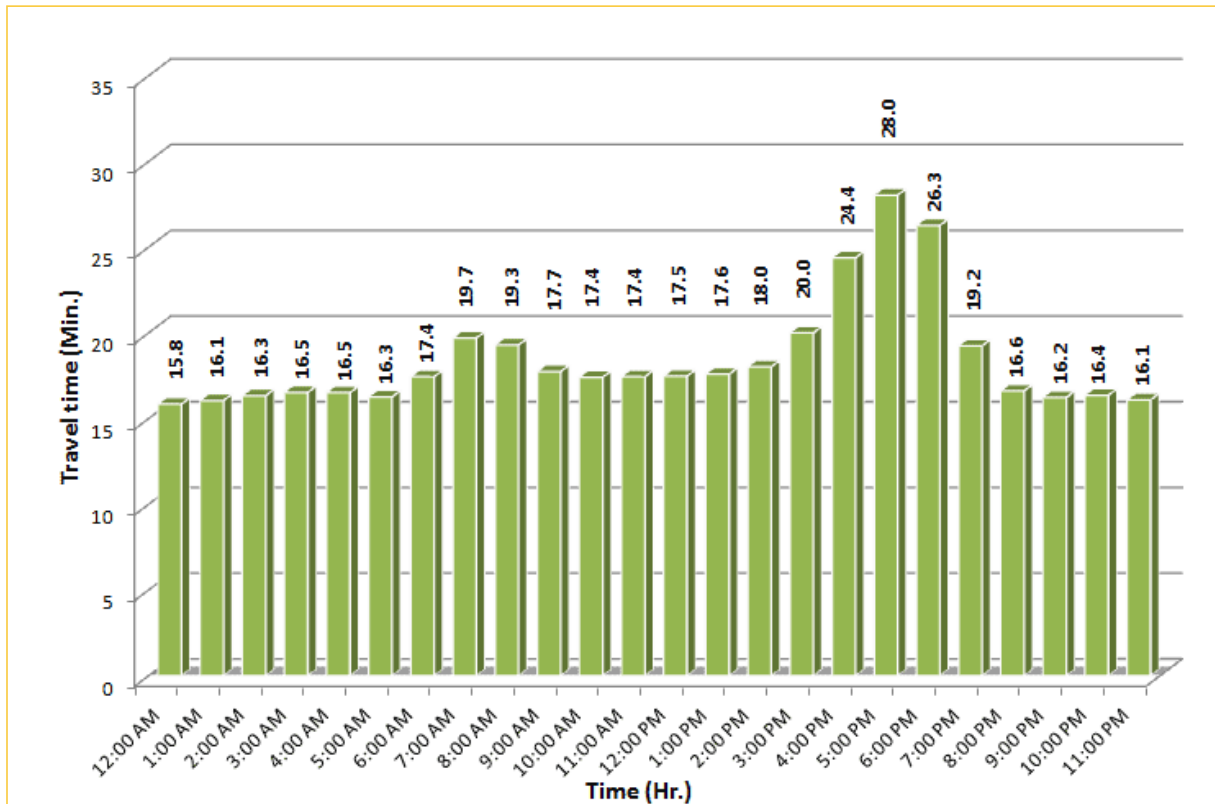

* Twelve-month average from April 1st, 2015 to March 31st, 2016.

TRAVEL TIME RELIABILITY REPORT

Weekdays Travel Times by Time of Day*

SR 826 Eastbound: 7.1 Miles
From: West of NW 67 Avenue
To: East of NW 12 Avenue

SR 826 Westbound: 7.1 Miles
From: East of NW 12 Avenue
To: West of NW 67 Avenue

* Twelve-month average from April 1st, 2015 to March 31st, 2016.

TRAVEL TIME RELIABILITY REPORT

Weekdays Travel Times by Time of Day*

SR 826 Northbound/Eastbound : 15.6 Miles
From: South of NW 25 Street
To: East of NW 12 Avenue

SR 826 Southbound/Westbound: 15.6 Miles
From: East of NW 12 Avenue
To: South of NW 25 Street

* Twelve-month average from April 1st, 2015 to March 31st, 2016.