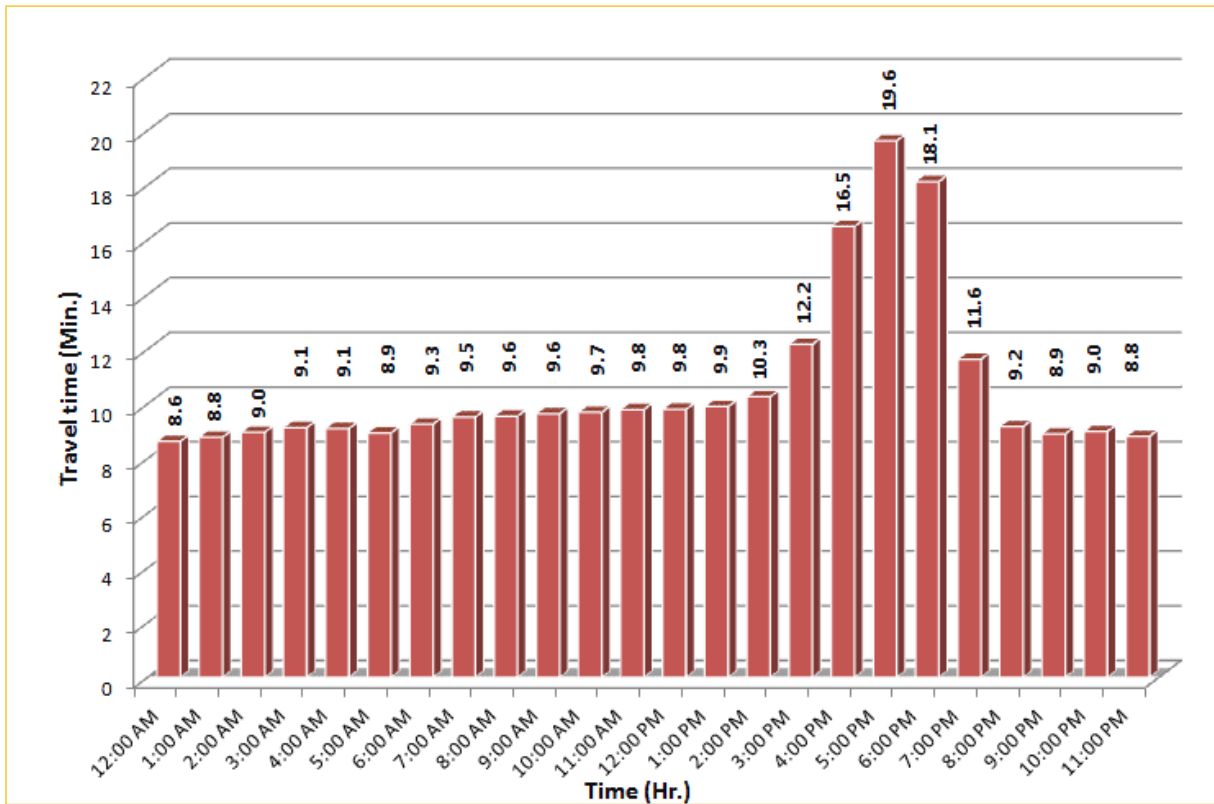

TRAVEL TIME RELIABILITY REPORT

Weekdays Travel Times by Time of Day*

SR 826 Northbound: 8.4 Miles
From: South of NW 25 Street
To: North of NW 154 Street

SR 826 Southbound: 8.4 Miles
From: North of NW 154 Street
To: South of NW 25 Street

* Twelve-month average from April 1st, 2015 to March 31st, 2016.

TRAVEL TIME RELIABILITY REPORT

Weekdays Travel Times by Time of Day*

SR 826 Eastbound: 7.1 Miles
From: West of NW 67 Avenue
To: East of NW 12 Avenue