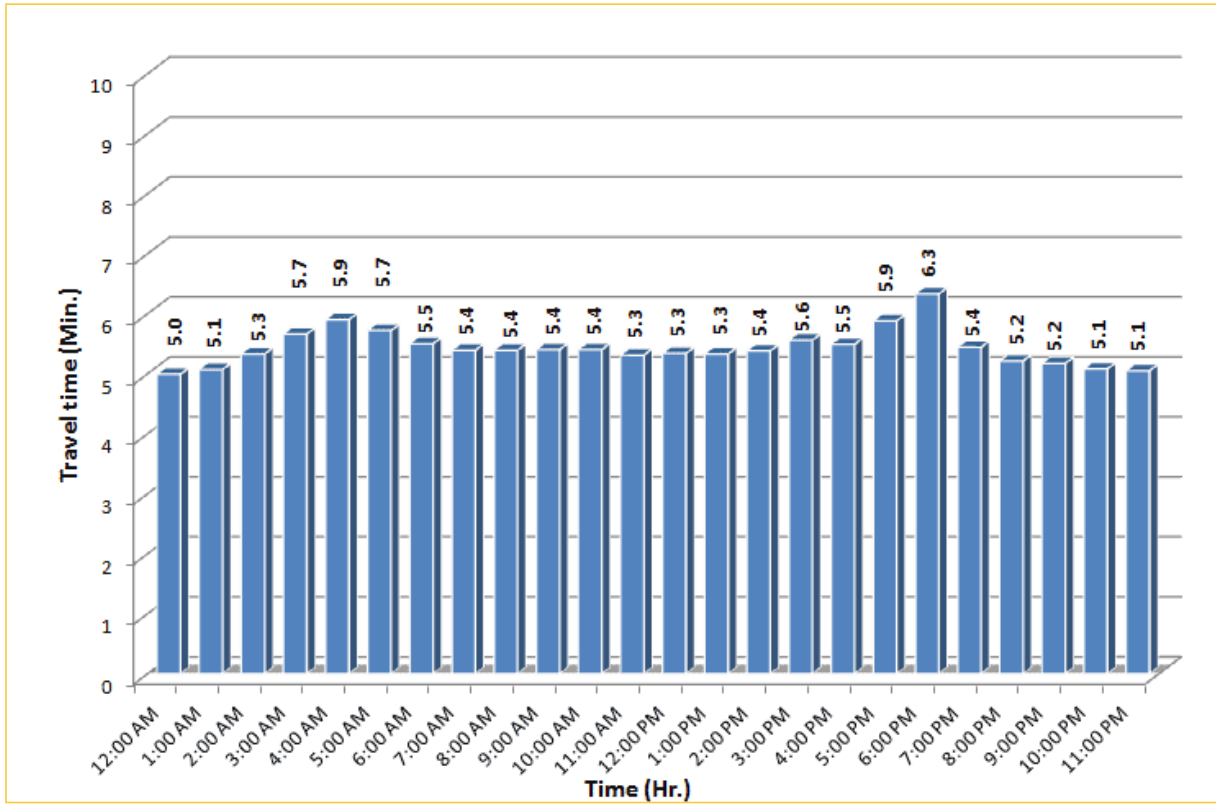

TRAVEL TIME RELIABILITY REPORT

Weekdays Travel Times by Time of Day*

I-75 Northbound: 5.4 Miles
From: West of SR 826
To: North of Florida's Turnpike