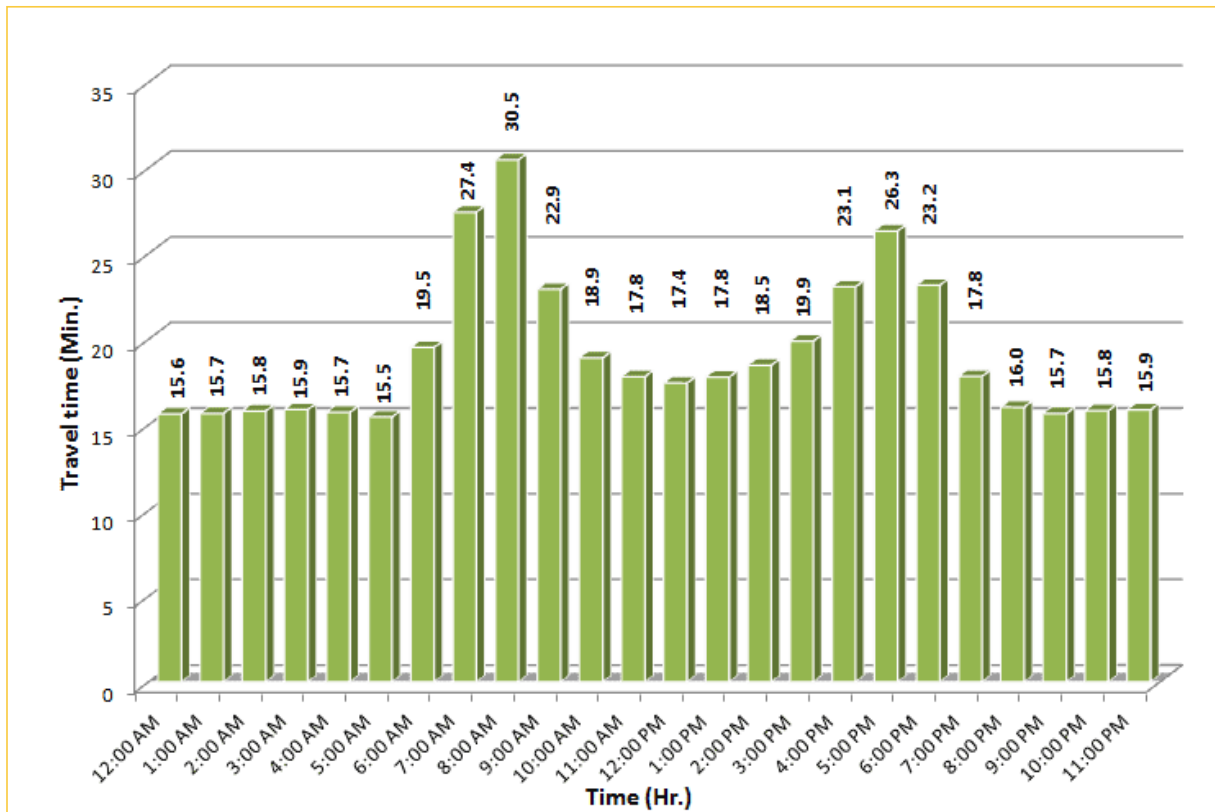

* Twelve-month average from April 1st, 2015 to March 31st, 2016.

TRAVEL TIME RELIABILITY REPORT

Weekdays Travel Times by Time of Day*

SR 826 Eastbound: 7.1 Miles
From: West of NW 67 Avenue
To: East of NW 12 Avenue

SR 826 Westbound: 7.1 Miles
From: East of NW 12 Avenue
To: West of NW 67 Avenue

* Twelve-month average from April 1st, 2015 to March 31st, 2016.

TRAVEL TIME RELIABILITY REPORT

Weekdays Travel Times by Time of Day*

SR 826 Northbound/Eastbound : 15.6 Miles
From: South of NW 25 Street
To: East of NW 12 Avenue

SR 826 Southbound/Westbound: 15.6 Miles
From: East of NW 12 Avenue
To: South of NW 25 Street

* Twelve-month average from April 1st, 2015 to March 31st, 2016.