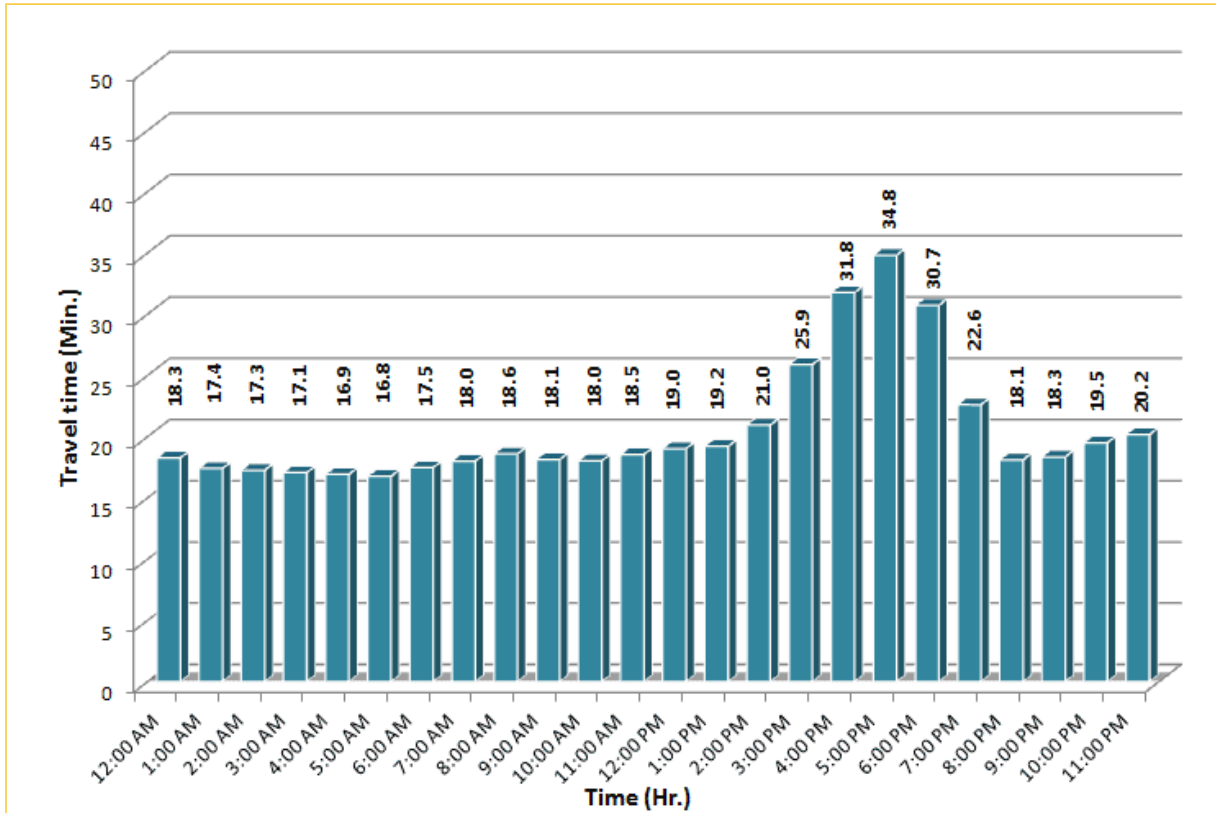

TRAVEL TIME RELIABILITY REPORT

Weekdays Travel Times by Time of Day*

I-95 Northbound: 17.3 Miles
From: US-1
To: Miami-Dade / Broward County Line

I-95 Southbound: 17.3 Miles
From: Miami-Dade / Broward County Line
To: US-1

* Twelve-month average from April 1st, 2015 to March 31st, 2016. Excludes express lanes.

TRAVEL TIME RELIABILITY REPORT

Weekdays Travel Times by Time of Day*

I-195 Eastbound: 4.9 Miles
From: West of North Miami Avenue
To: West of Alton Road

* Twelve-month average from April 1st, 2015 to March 31st, 2016.

TRAVEL TIME RELIABILITY REPORT

Weekdays Travel Times by Time of Day*

SR 826 Eastbound: 7.1 Miles
From: West of NW 67 Avenue
To: East of NW 12 Avenue

SR 826 Northbound/Eastbound : 15.6 Miles
From: South of NW 25 Street
To: East of NW 12 Avenue

SR 826 Southbound/Westbound: 15.6 Miles
From: East of NW 12 Avenue
To: South of NW 25 Street

* Twelve-month average from April 1st, 2015 to March 31st, 2016.