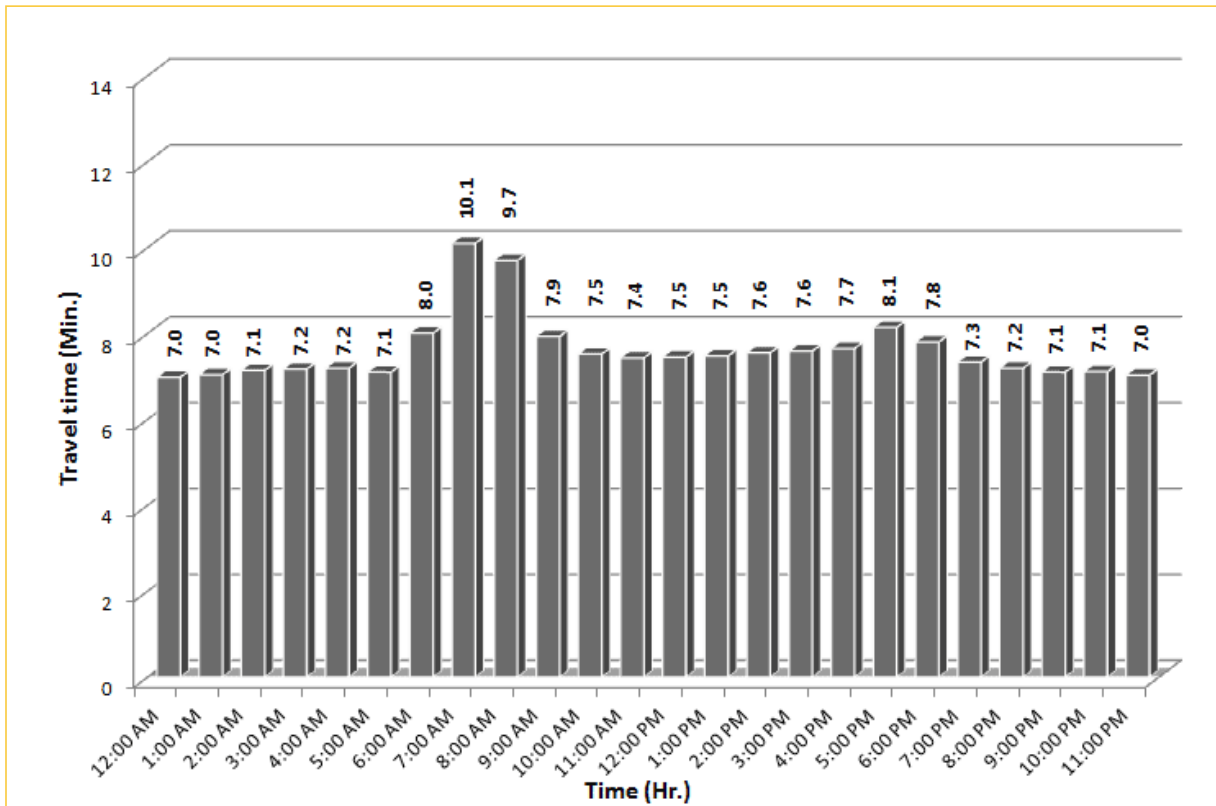

TRAVEL TIME RELIABILITY REPORT

Weekdays Travel Times by Time of Day*

SR 826 Northbound: 8.4 Miles
From: South of NW 25 Street
To: North of NW 154 Street

SR 826 Southbound: 8.4 Miles
From: North of NW 154 Street
To: South of NW 25 Street

* Twelve-month average from April 1st, 2015 to March 31st, 2016.

TRAVEL TIME RELIABILITY REPORT

Weekdays Travel Times by Time of Day*

SR 826 Eastbound: 7.1 Miles
From: West of NW 67 Avenue
To: East of NW 12 Avenue