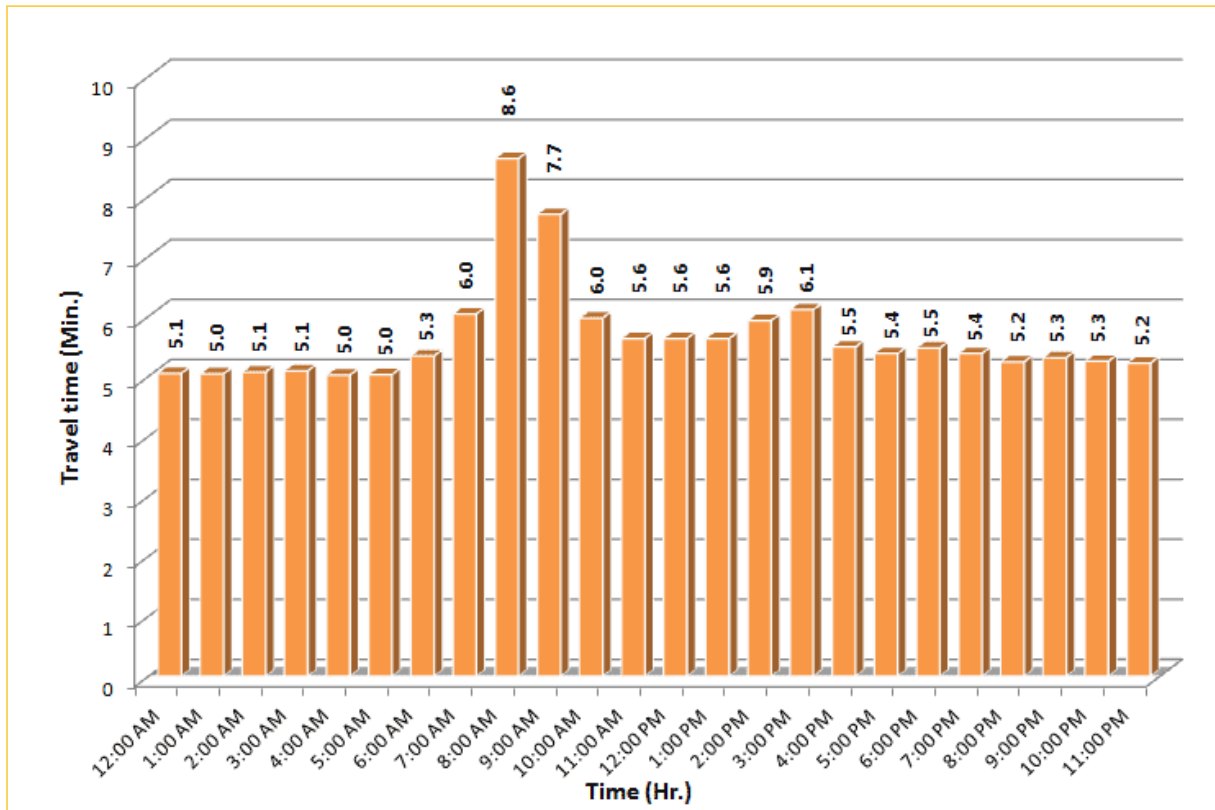

TRAVEL TIME RELIABILITY REPORT

Weekdays Travel Times by Time of Day*

I-95 Northbound: 17.3 Miles
From: US-1
To: Miami-Dade / Broward County Line

I-95 Southbound: 17.3 Miles
From: Miami-Dade / Broward County Line
To: US-1

* Twelve-month average from April 1st, 2015 to March 31st, 2016. Excludes express lanes.

TRAVEL TIME RELIABILITY REPORT

Weekdays Travel Times by Time of Day*

I-195 Eastbound: 4.9 Miles
From: West of North Miami Avenue
To: West of Alton Road

* Twelve-month average from April 1st, 2015 to March 31st, 2016.

TRAVEL TIME RELIABILITY REPORT

Weekdays Travel Times by Time of Day*

SR 826 Eastbound: 7.1 Miles
From: West of NW 67 Avenue
To: East of NW 12 Avenue