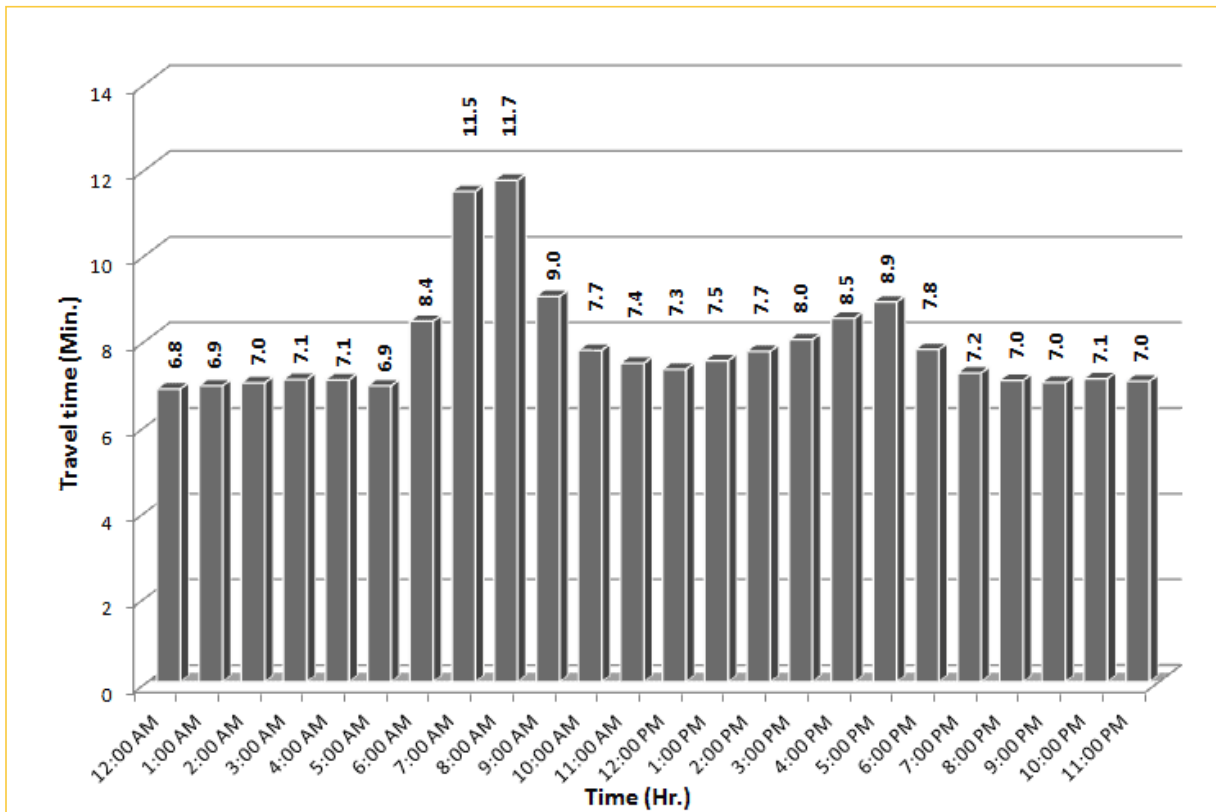

* Twelve-month average from April 1st, 2015 to March 31st, 2016.

TRAVEL TIME RELIABILITY REPORT

Weekdays Travel Times by Time of Day*

SR 826 Eastbound: 7.1 Miles
From: West of NW 67 Avenue
To: East of NW 12 Avenue

SR 826 Westbound: 7.1 Miles
From: East of NW 12 Avenue
To: West of NW 67 Avenue

* Twelve-month average from April 1st, 2015 to March 31st, 2016.

TRAVEL TIME RELIABILITY REPORT

Weekdays Travel Times by Time of Day*