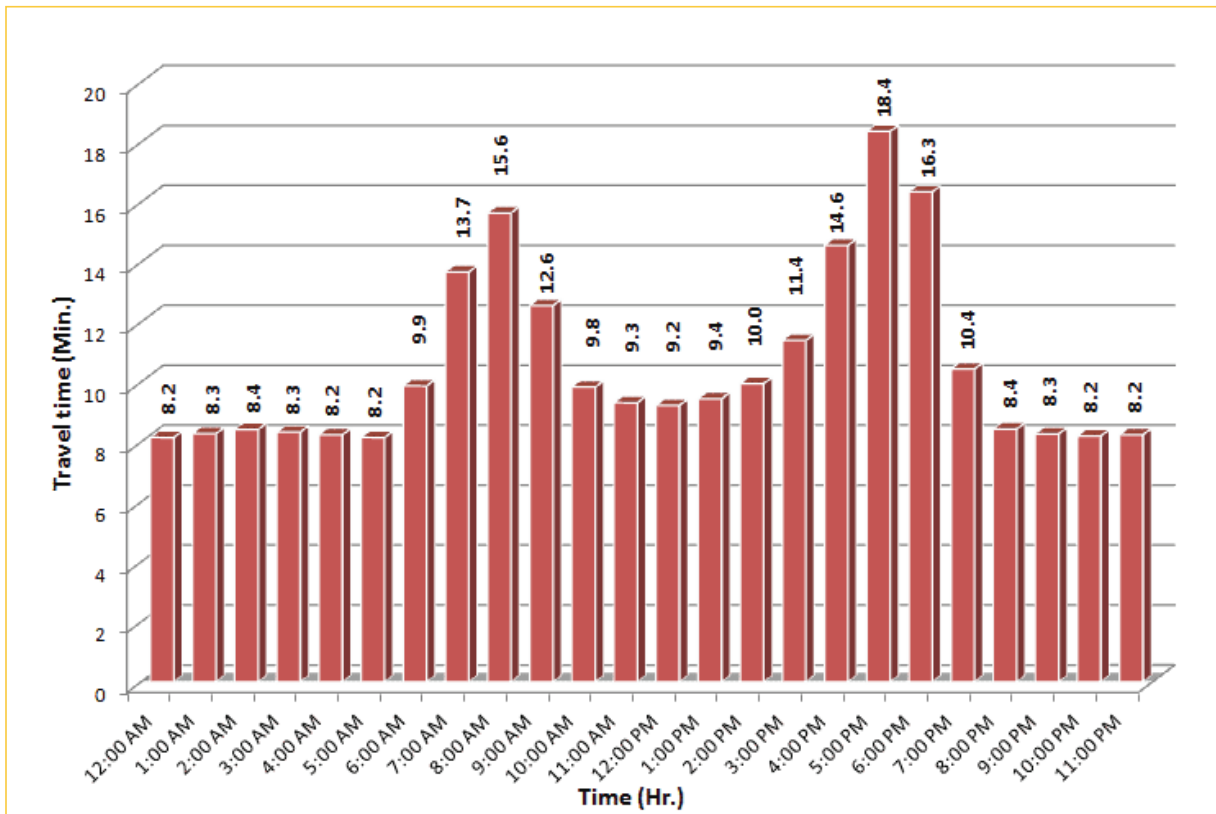

TRAVEL TIME RELIABILITY REPORT

Weekdays Travel Times by Time of Day*

SR 826 Northbound: 8.4 Miles
From: South of NW 25 Street
To: North of NW 154 Street

SR 826 Southbound: 8.4 Miles
From: North of NW 154 Street
To: South of NW 25 Street

* Twelve-month average from May 1st, 2014 to April 30th, 2015.

TRAVEL TIME RELIABILITY REPORT

Weekdays Travel Times by Time of Day*

SR 826 Eastbound: 7.1 Miles
From: West of NW 67 Avenue
To: East of NW 12 Avenue