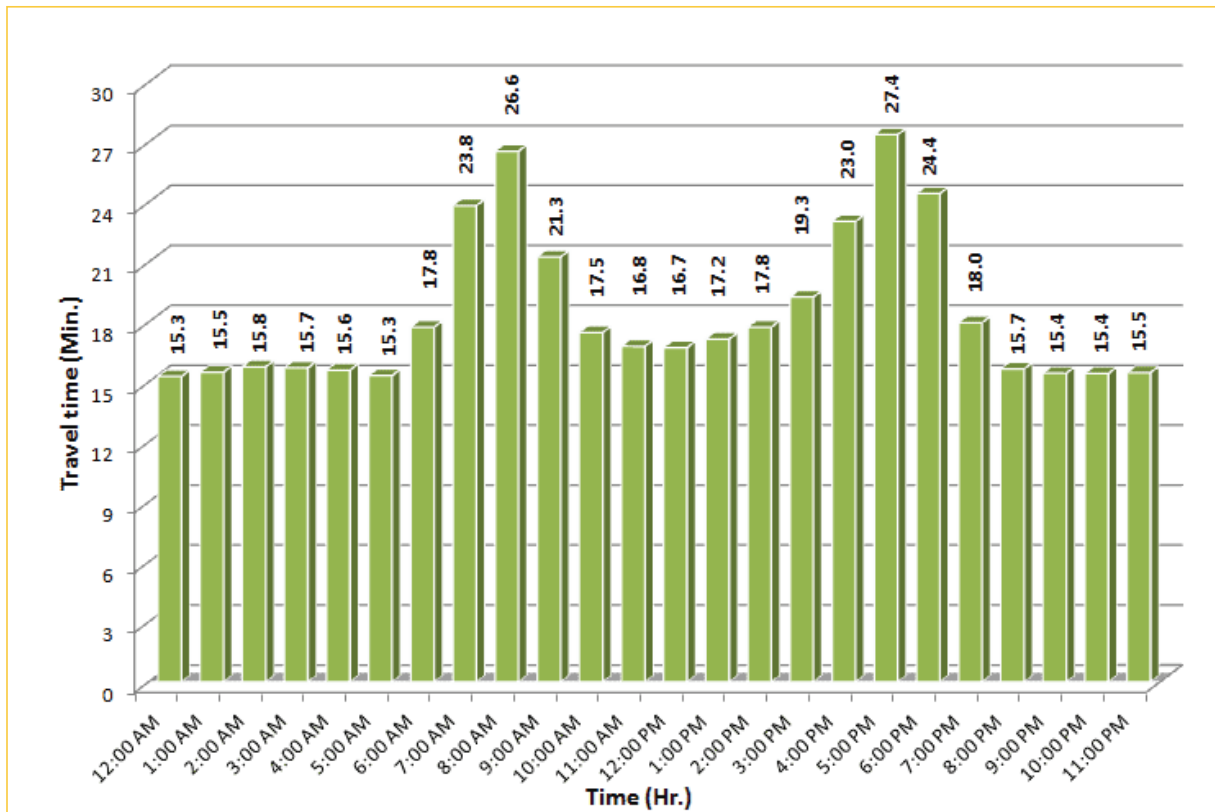

* Twelve-month average from May 1st, 2014 to April 30th, 2015.

TRAVEL TIME RELIABILITY REPORT

Weekdays Travel Times by Time of Day*

SR 826 Eastbound: 7.1 Miles
From: West of NW 67 Avenue
To: East of NW 12 Avenue

SR 826 Westbound: 7.1 Miles
From: East of NW 12 Avenue
To: West of NW 67 Avenue

* Twelve-month average from May 1st, 2014 to April 30th, 2015.

TRAVEL TIME RELIABILITY REPORT

Weekdays Travel Times by Time of Day*

SR 826 Northbound/Eastbound : 15.6 Miles
From: South of NW 25 Street
To: East of NW 12 Avenue

SR 826 Southbound/Westbound: 15.6 Miles
From: East of NW 12 Avenue
To: South of NW 25 Street

* Twelve-month average from May 1st, 2014 to April 30th, 2015.