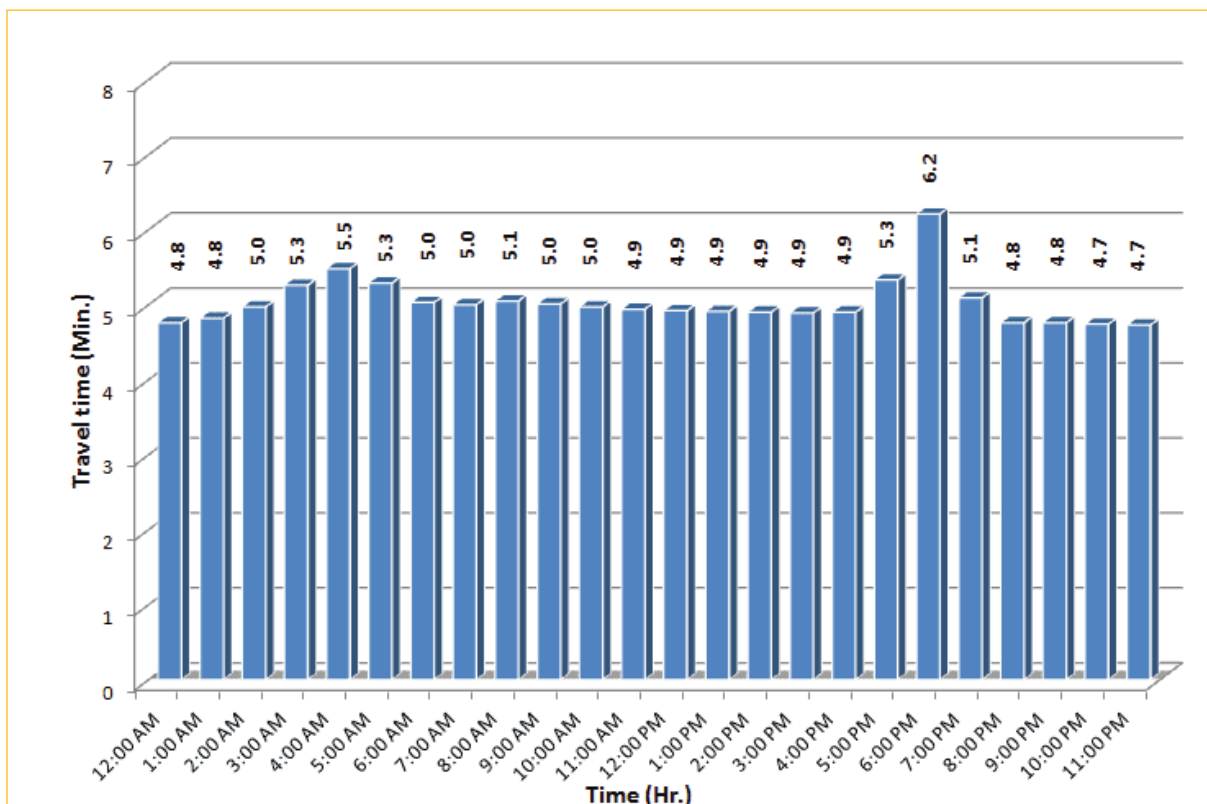

TRAVEL TIME RELIABILITY REPORT

Weekdays Travel Times by Time of Day*

I-75 Northbound: 5.4 Miles
From: West of SR 826
To: North of Florida's Turnpike