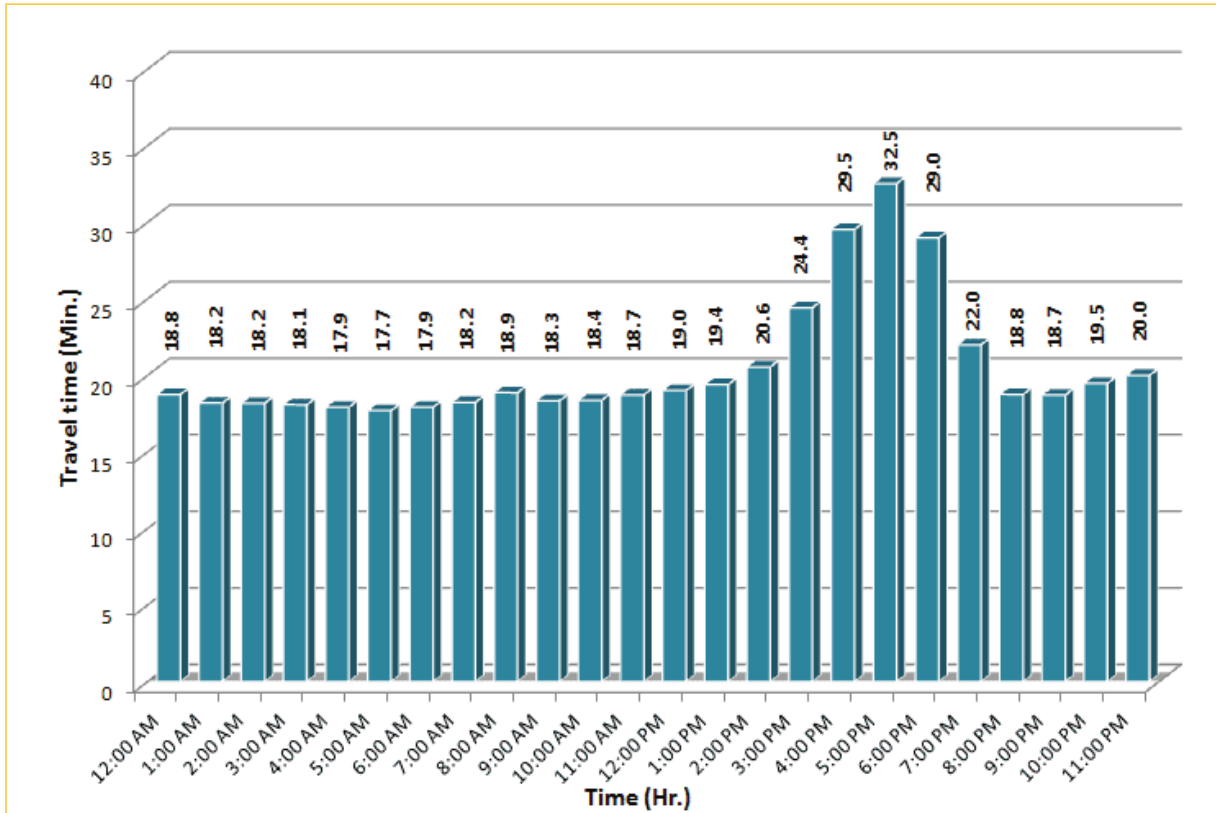

TRAVEL TIME RELIABILITY REPORT

Weekdays Travel Times by Time of Day*

I-95 Northbound: 17.3 Miles
From: US-1
To: Miami-Dade / Broward County Line

I-95 Southbound: 17.3 Miles
From: Miami-Dade / Broward County Line
To: US-1

* Twelve-month average from May 1st, 2014 to April 30th, 2015. Excludes express lanes.

TRAVEL TIME RELIABILITY REPORT

Weekdays Travel Times by Time of Day*

I-195 Eastbound: 4.9 Miles
From: West of North Miami Avenue
To: West of Alton Road

* Twelve-month average from May 1st, 2014 to April 30th, 2015.

TRAVEL TIME RELIABILITY REPORT

Weekdays Travel Times by Time of Day*

SR 826 Eastbound: 7.1 Miles
From: West of NW 67 Avenue
To: East of NW 12 Avenue

SR 826 Northbound/Eastbound : 15.6 Miles
From: South of NW 25 Street
To: East of NW 12 Avenue

SR 826 Southbound/Westbound: 15.6 Miles
From: East of NW 12 Avenue
To: South of NW 25 Street

* Twelve-month average from May 1st, 2014 to April 30th, 2015.