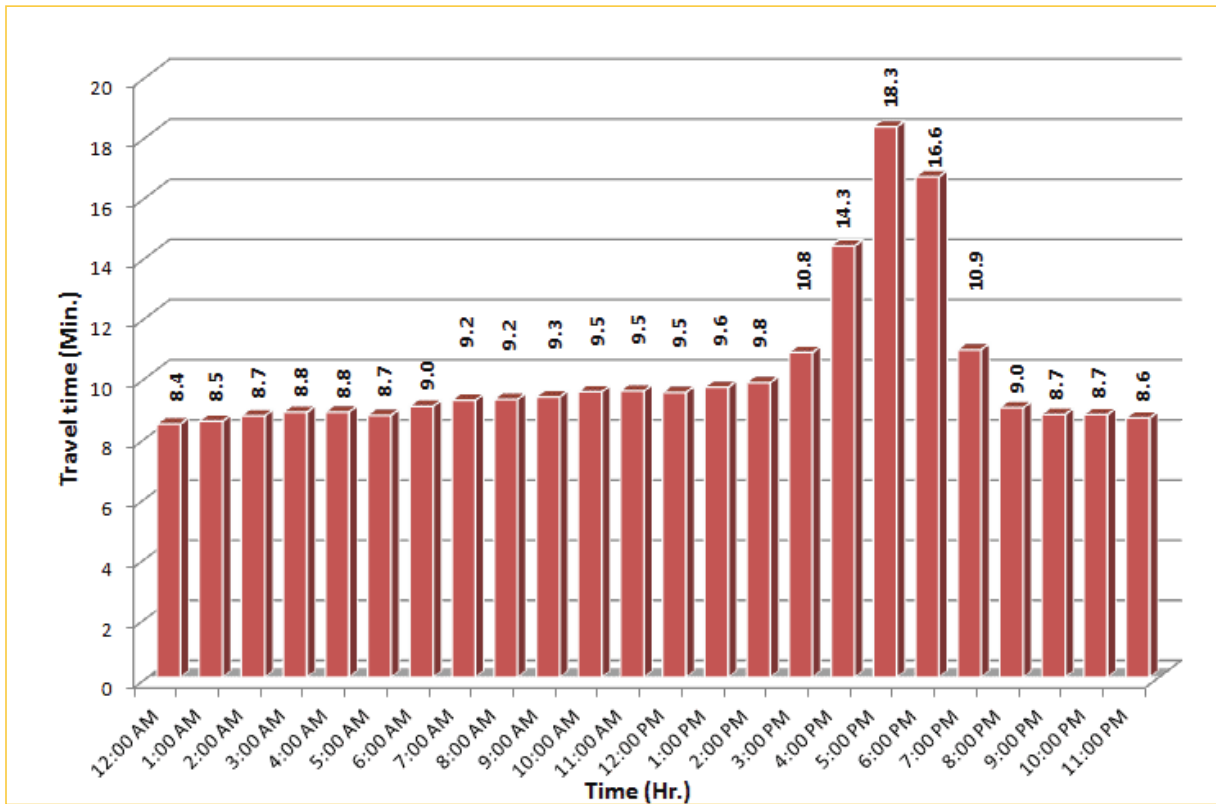

TRAVEL TIME RELIABILITY REPORT

Weekdays Travel Times by Time of Day*

SR 826 Northbound: 8.4 Miles
From: South of NW 25 Street
To: North of NW 154 Street

SR 826 Southbound: 8.4 Miles
From: North of NW 154 Street
To: South of NW 25 Street

* Twelve-month average from May 1st, 2014 to April 30th, 2015.

TRAVEL TIME RELIABILITY REPORT

Weekdays Travel Times by Time of Day*

SR 826 Eastbound: 7.1 Miles
From: West of NW 67 Avenue
To: East of NW 12 Avenue