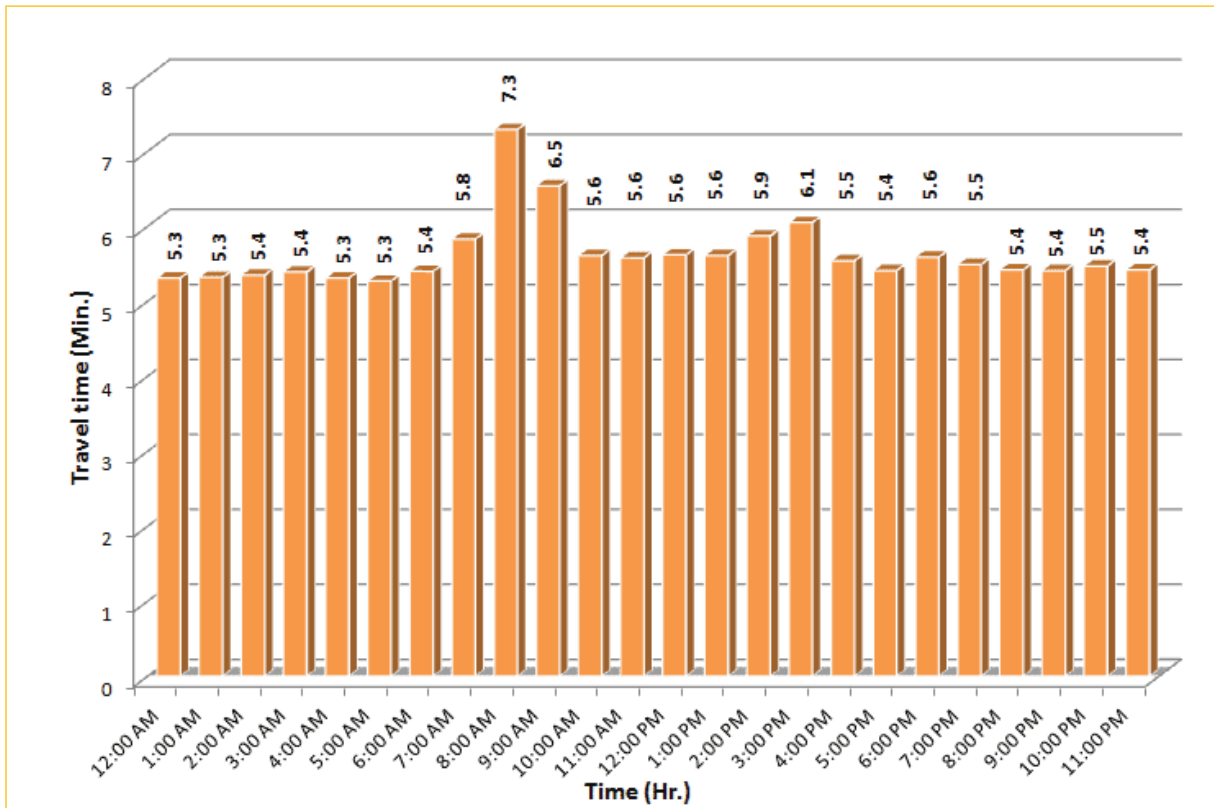

TRAVEL TIME RELIABILITY REPORT

Weekdays Travel Times by Time of Day*

I-95 Northbound: 17.3 Miles
From: US-1
To: Miami-Dade / Broward County Line

I-95 Southbound: 17.3 Miles
From: Miami-Dade / Broward County Line
To: US-1

* Twelve-month average from May 1st, 2014 to April 30th, 2015. Excludes express lanes.

TRAVEL TIME RELIABILITY REPORT

Weekdays Travel Times by Time of Day*

I-195 Eastbound: 4.9 Miles
From: West of North Miami Avenue
To: West of Alton Road

* Twelve-month average from May 1st, 2014 to April 30th, 2015.

TRAVEL TIME RELIABILITY REPORT

Weekdays Travel Times by Time of Day*

SR 826 Eastbound: 7.1 Miles
From: West of NW 67 Avenue
To: East of NW 12 Avenue