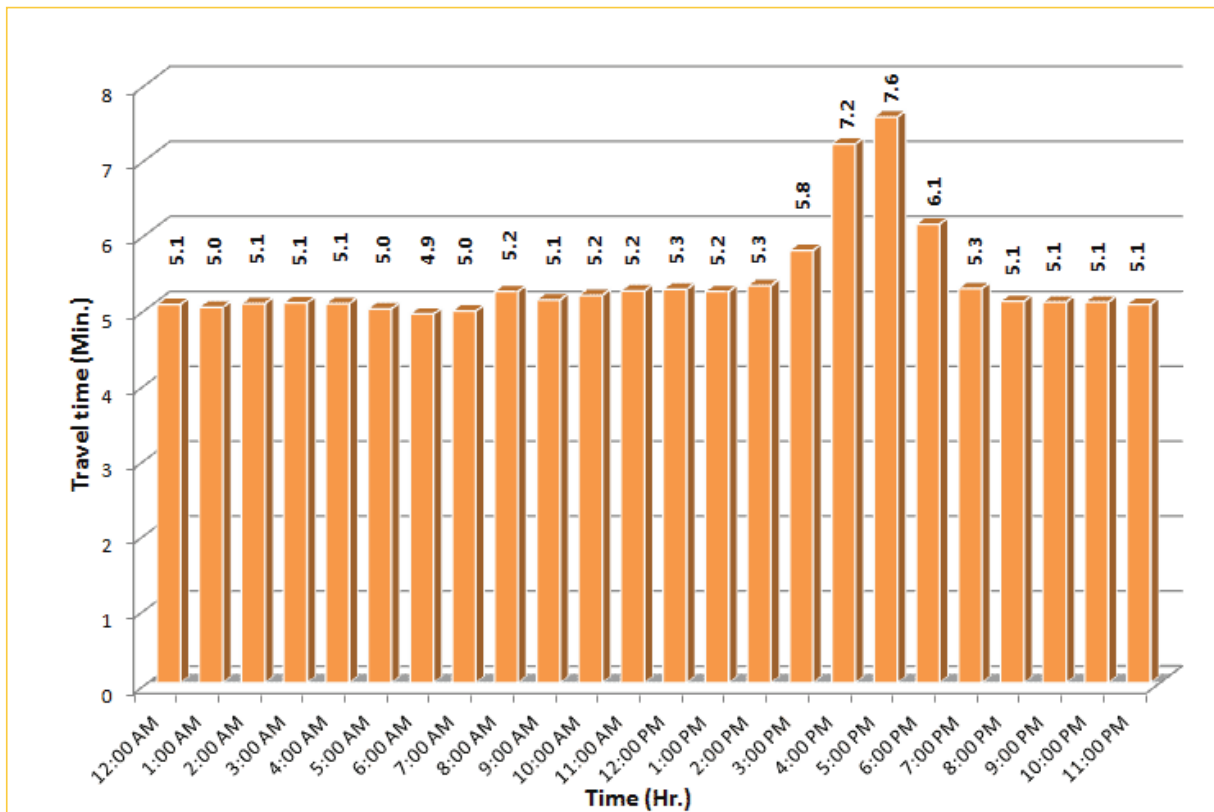

I-195 Westbound: 4.9 Miles
From: West of Alton Road
To: West of North Miami Avenue