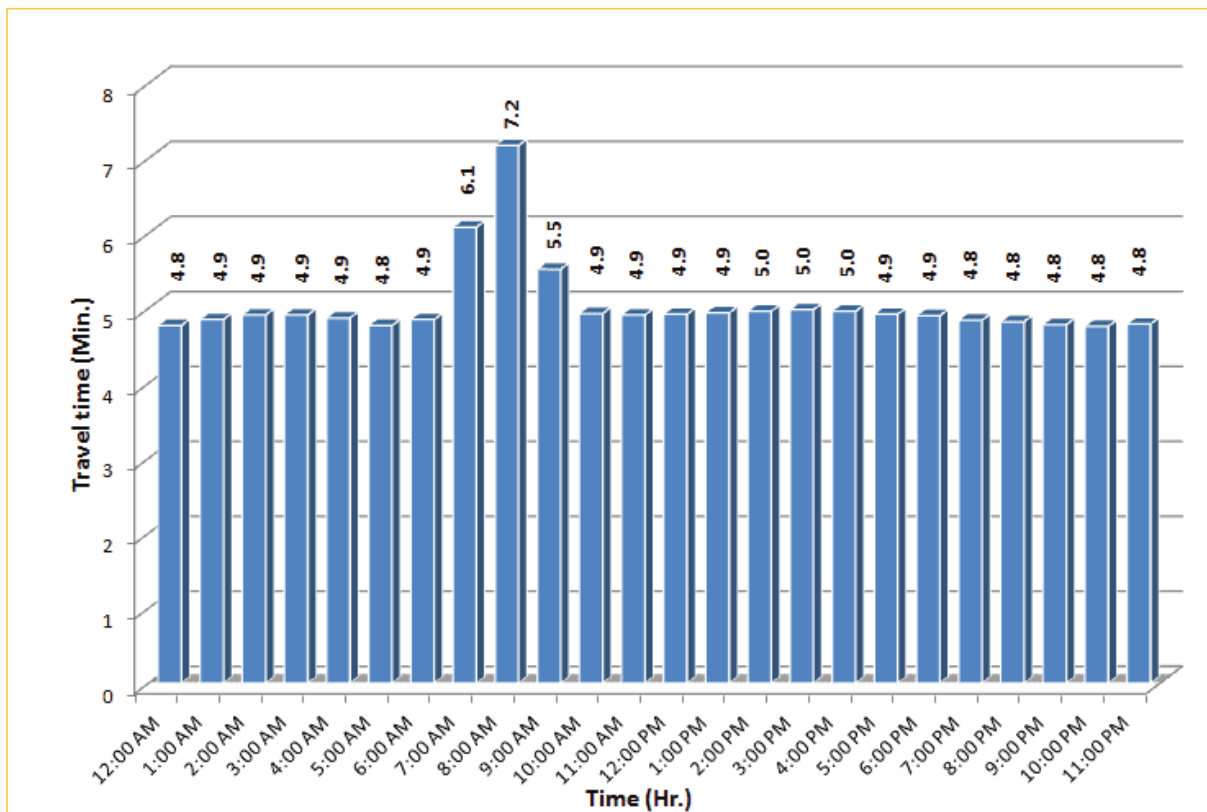

I-75 Southbound: 5.4 Miles
From: North of Florida's Turnpike
To: West of SR 826