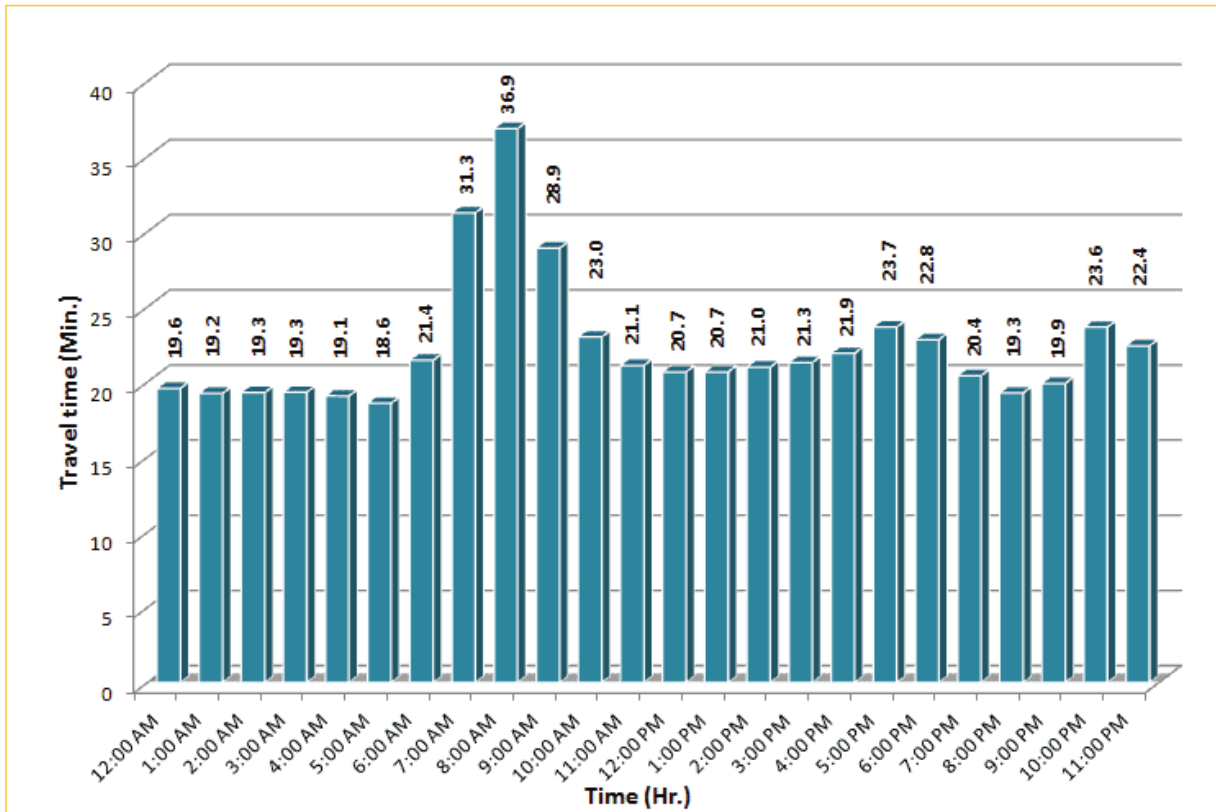

TRAVEL TIME RELIABILITY REPORT

Weekdays Travel Times by Time of Day*

I-95 Northbound: 17.3 Miles
From: US-1
To: Miami-Dade / Broward County Line

I-95 Southbound: 17.3 Miles
From: Miami-Dade / Broward County Line
To: US-1

* Twelve-month average from May 1st, 2014 to April 30th, 2015. Excludes express lanes.

TRAVEL TIME RELIABILITY REPORT

Weekdays Travel Times by Time of Day*

I-195 Eastbound: 4.9 Miles
From: West of North Miami Avenue
To: West of Alton Road

* Twelve-month average from May 1st, 2014 to April 30th, 2015.

TRAVEL TIME RELIABILITY REPORT

Weekdays Travel Times by Time of Day*

SR 826 Eastbound: 7.1 Miles
From: West of NW 67 Avenue
To: East of NW 12 Avenue

SR 826 Northbound/Eastbound : 15.6 Miles
From: South of NW 25 Street
To: East of NW 12 Avenue

SR 826 Southbound/Westbound: 15.6 Miles
From: East of NW 12 Avenue
To: South of NW 25 Street

* Twelve-month average from May 1st, 2014 to April 30th, 2015.