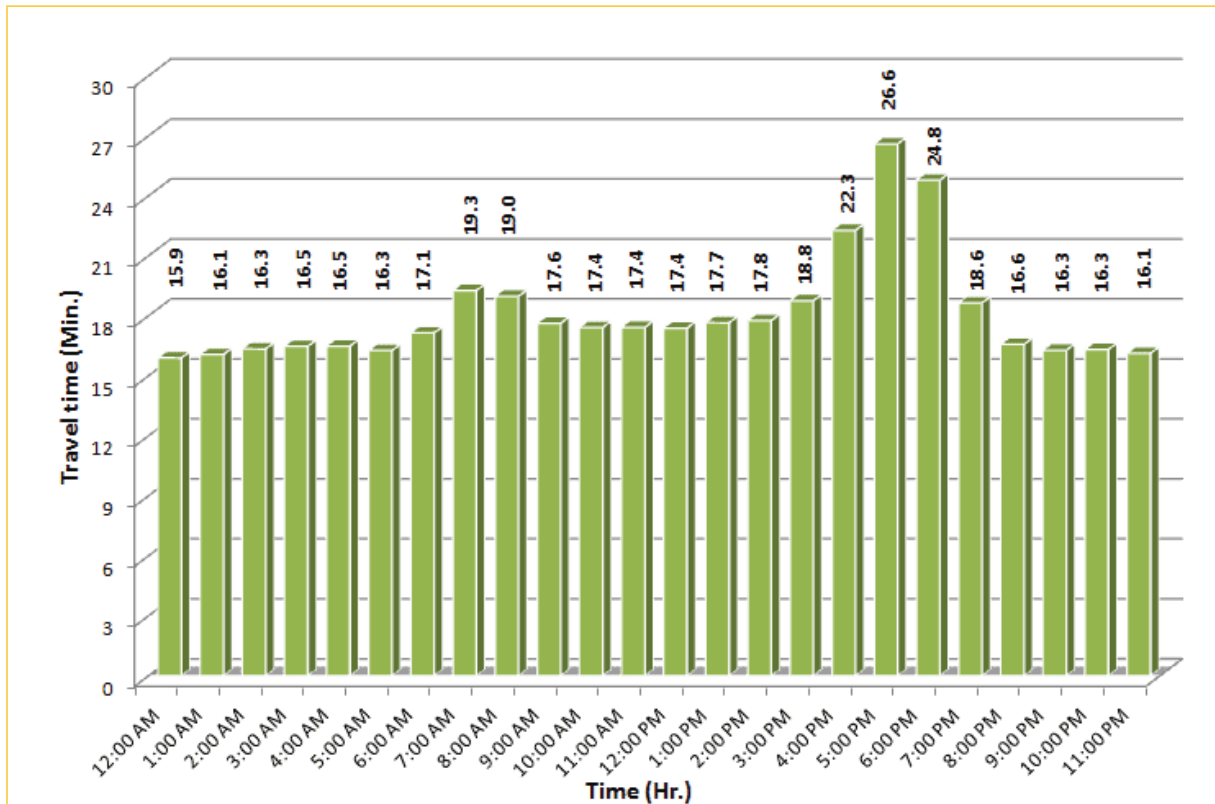

* Twelve-month average from May 1st, 2014 to April 30th, 2015.

TRAVEL TIME RELIABILITY REPORT

Weekdays Travel Times by Time of Day*

SR 826 Eastbound: 7.1 Miles
From: West of NW 67 Avenue
To: East of NW 12 Avenue

SR 826 Westbound: 7.1 Miles
From: East of NW 12 Avenue
To: West of NW 67 Avenue

* Twelve-month average from May 1st, 2014 to April 30th, 2015.

TRAVEL TIME RELIABILITY REPORT

Weekdays Travel Times by Time of Day*

SR 826 Northbound/Eastbound : 15.6 Miles
From: South of NW 25 Street
To: East of NW 12 Avenue

SR 826 Southbound/Westbound: 15.6 Miles
From: East of NW 12 Avenue
To: South of NW 25 Street

* Twelve-month average from May 1st, 2014 to April 30th, 2015.