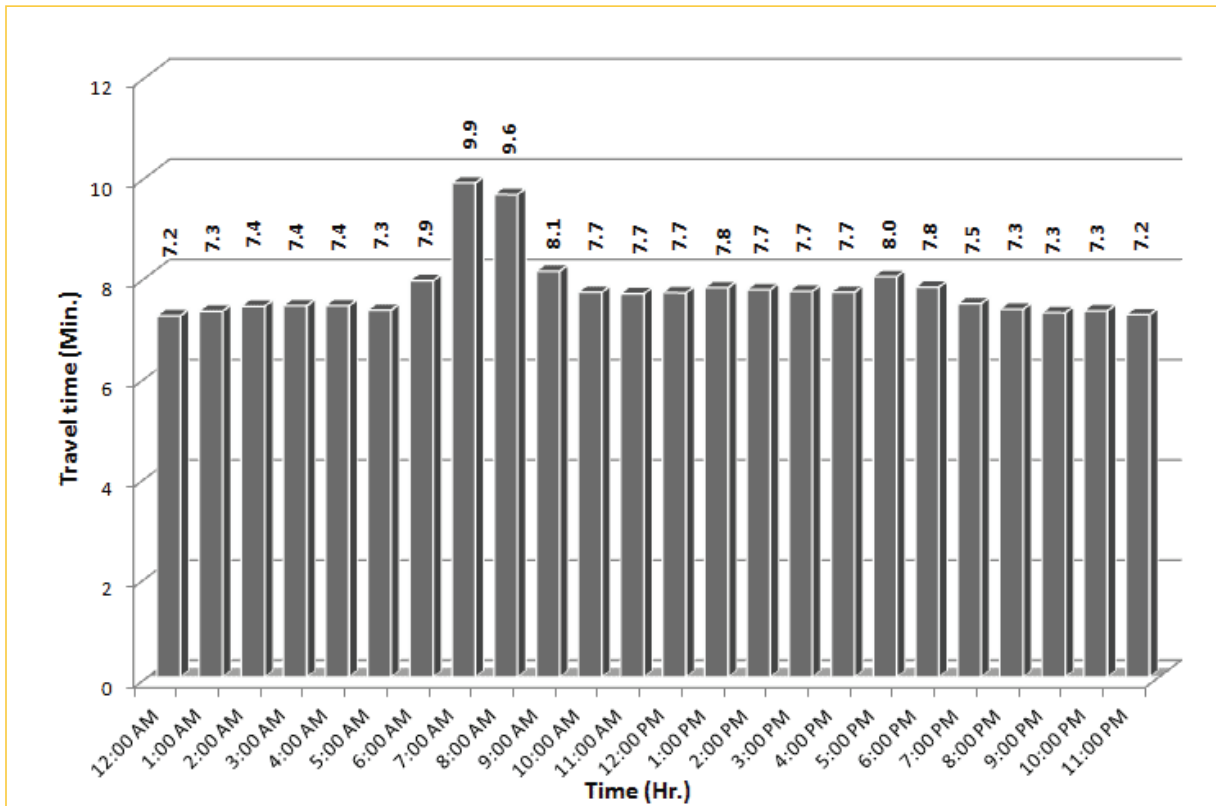

TRAVEL TIME RELIABILITY REPORT

Weekdays Travel Times by Time of Day*

SR 826 Northbound: 8.4 Miles
From: South of NW 25 Street
To: North of NW 154 Street

SR 826 Southbound: 8.4 Miles
From: North of NW 154 Street
To: South of NW 25 Street

* Twelve-month average from May 1st, 2014 to April 30th, 2015.

TRAVEL TIME RELIABILITY REPORT

Weekdays Travel Times by Time of Day*

SR 826 Eastbound: 7.1 Miles
From: West of NW 67 Avenue
To: East of NW 12 Avenue