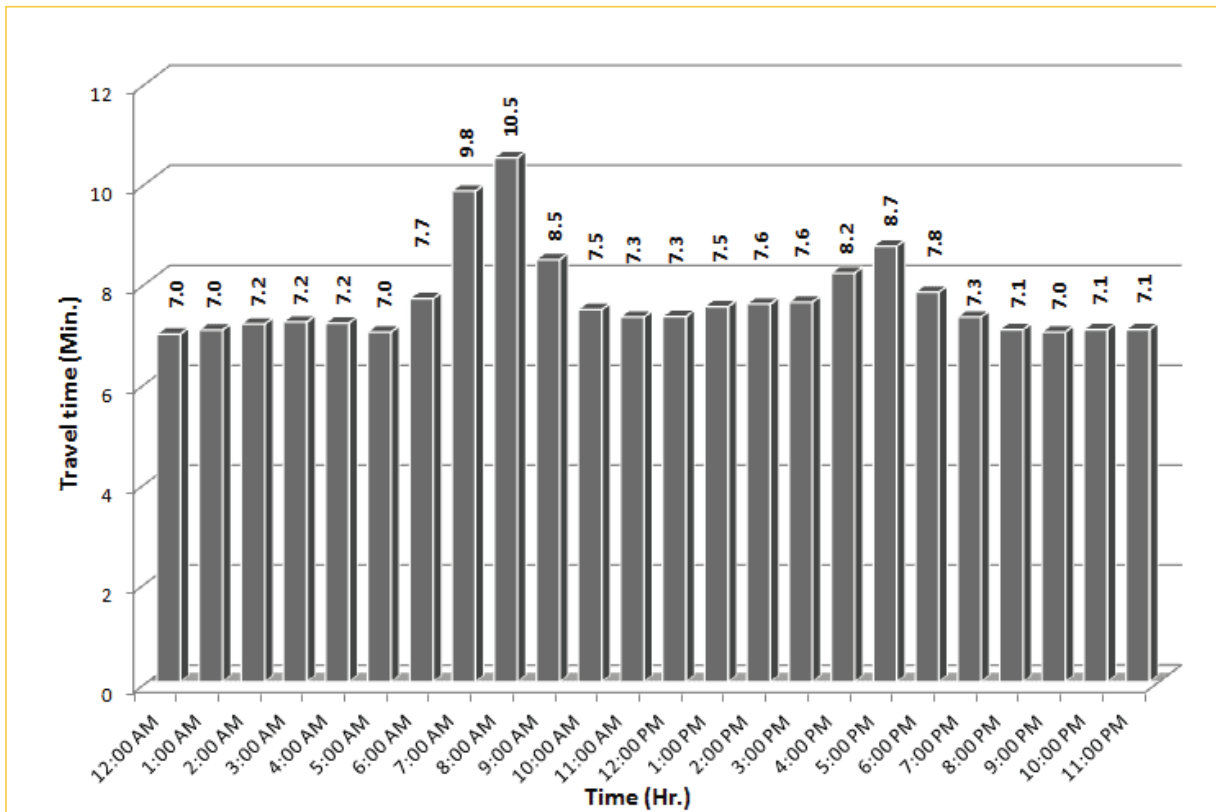

* Twelve-month average from May 1st, 2014 to April 30th, 2015.

TRAVEL TIME RELIABILITY REPORT

Weekdays Travel Times by Time of Day*

SR 826 Eastbound: 7.1 Miles
From: West of NW 67 Avenue
To: East of NW 12 Avenue

SR 826 Westbound: 7.1 Miles
From: East of NW 12 Avenue
To: West of NW 67 Avenue

* Twelve-month average from May 1st, 2014 to April 30th, 2015.

TRAVEL TIME RELIABILITY REPORT

Weekdays Travel Times by Time of Day*