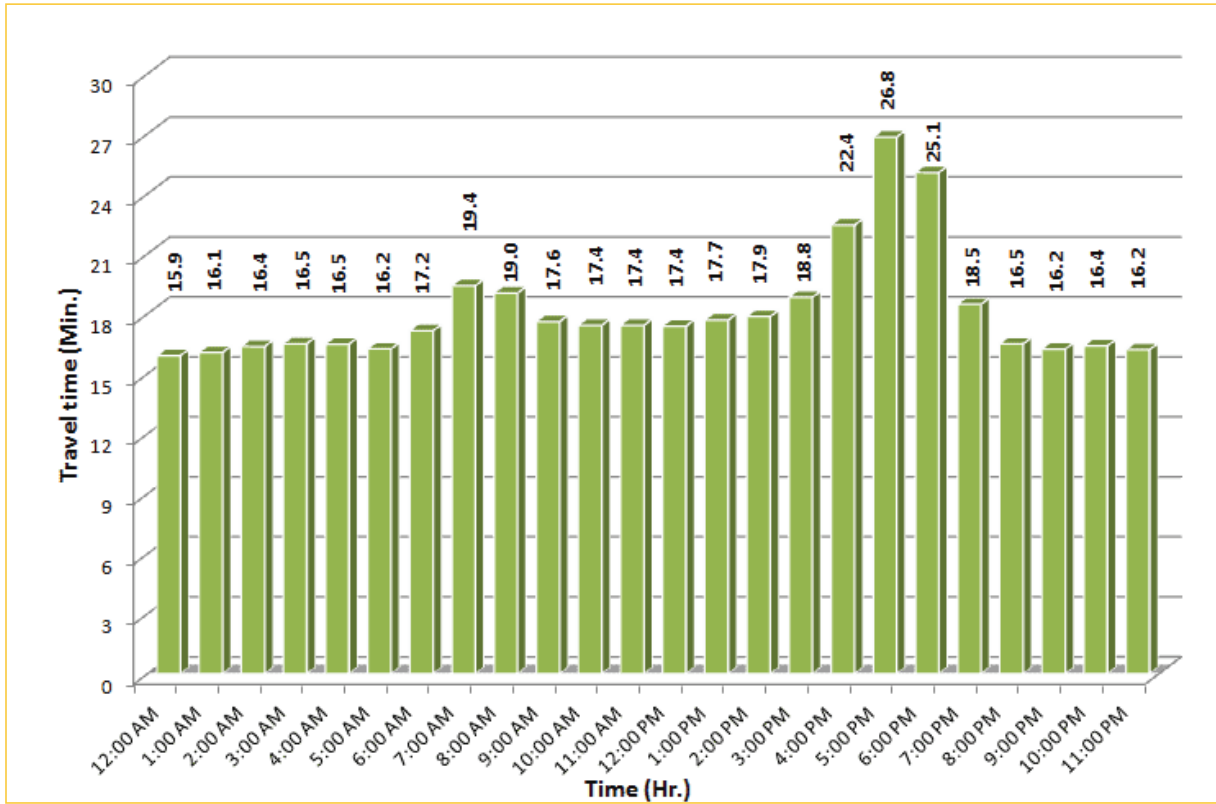

* Twelve-month average from July 1st, 2014 to June 30th, 2015.

TRAVEL TIME RELIABILITY REPORT

Weekdays Travel Times by Time of Day*

SR 826 Eastbound: 7.1 Miles
From: West of NW 67 Avenue
To: East of NW 12 Avenue

SR 826 Westbound: 7.1 Miles
From: East of NW 12 Avenue
To: West of NW 67 Avenue

* Twelve-month average from July 1st, 2014 to June 30th, 2015.

TRAVEL TIME RELIABILITY REPORT

Weekdays Travel Times by Time of Day*

SR 826 Northbound/Eastbound : 15.6 Miles
From: South of NW 25 Street
To: East of NW 12 Avenue

SR 826 Southbound/Westbound: 15.6 Miles
From: East of NW 12 Avenue
To: South of NW 25 Street

* Twelve-month average from July 1st, 2014 to June 30th, 2015.