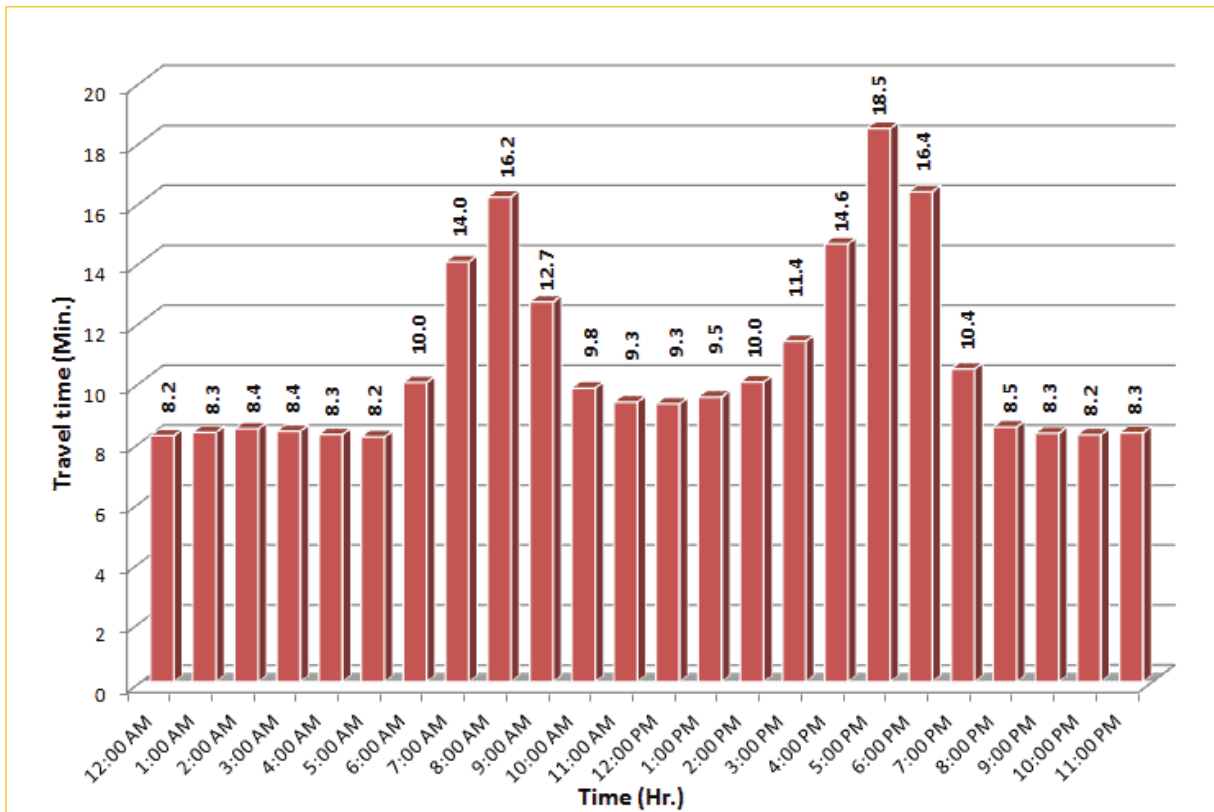

TRAVEL TIME RELIABILITY REPORT

Weekdays Travel Times by Time of Day*

SR 826 Northbound: 8.4 Miles
From: South of NW 25 Street
To: North of NW 154 Street

SR 826 Southbound: 8.4 Miles
From: North of NW 154 Street
To: South of NW 25 Street

* Twelve-month average from July 1st, 2014 to June 30th, 2015.

TRAVEL TIME RELIABILITY REPORT

Weekdays Travel Times by Time of Day*

SR 826 Eastbound: 7.1 Miles
From: West of NW 67 Avenue
To: East of NW 12 Avenue