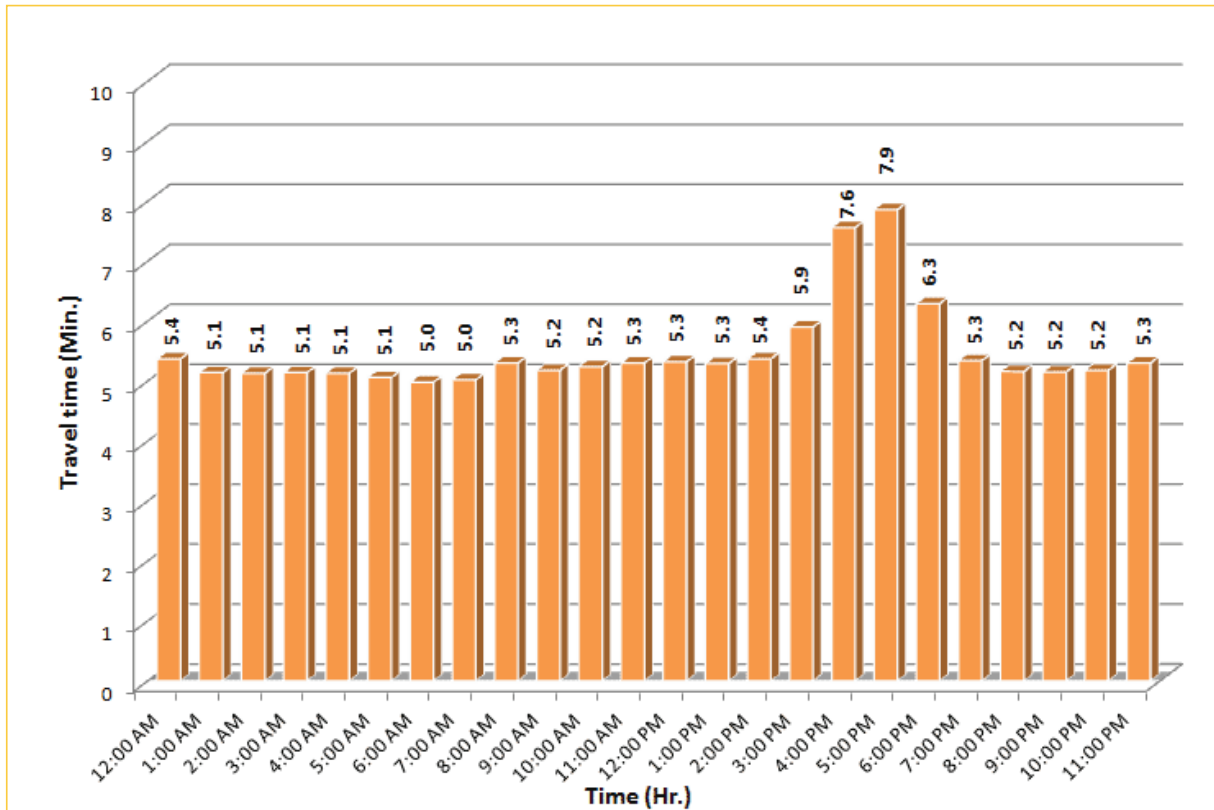

I-195 Westbound: 4.9 Miles
From: West of Alton Road
To: West of North Miami Avenue