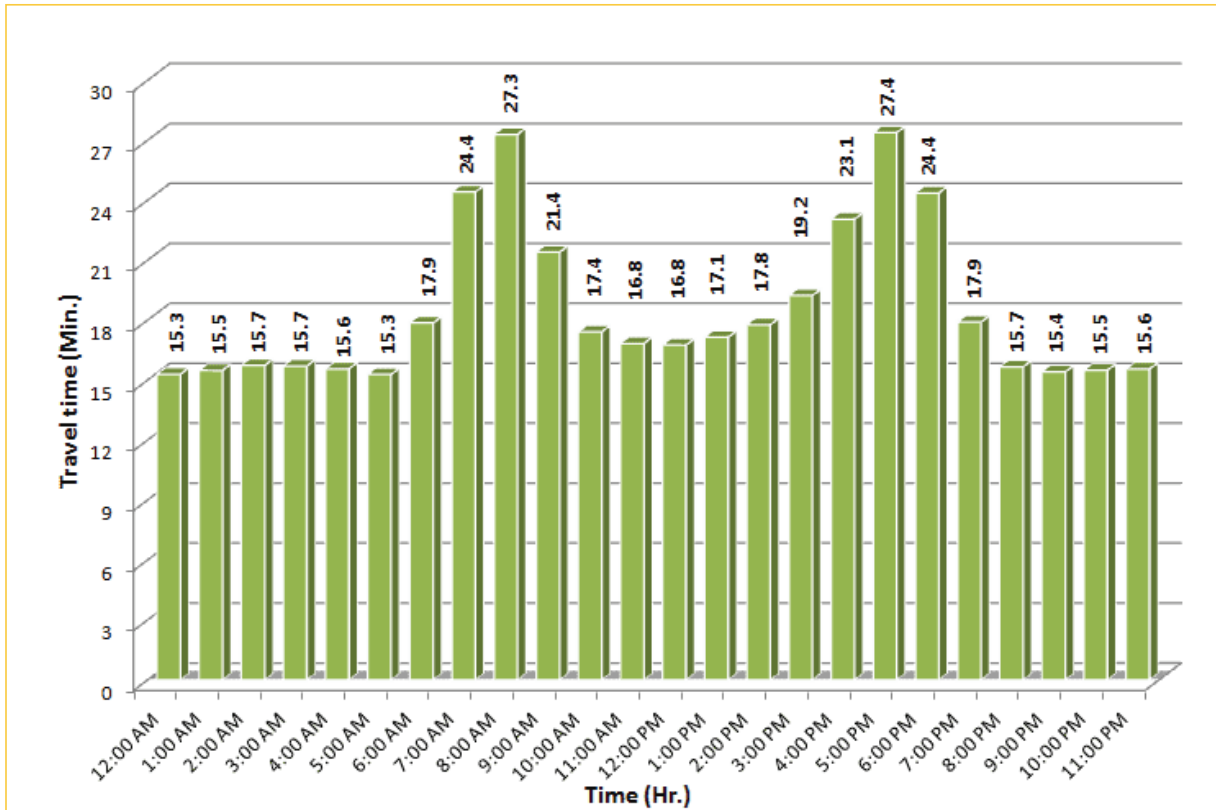

* Twelve-month average from July 1st, 2014 to June 30th, 2015.

TRAVEL TIME RELIABILITY REPORT

Weekdays Travel Times by Time of Day*

SR 826 Eastbound: 7.1 Miles
From: West of NW 67 Avenue
To: East of NW 12 Avenue

SR 826 Westbound: 7.1 Miles
From: East of NW 12 Avenue
To: West of NW 67 Avenue

* Twelve-month average from July 1st, 2014 to June 30th, 2015.

TRAVEL TIME RELIABILITY REPORT

Weekdays Travel Times by Time of Day*

SR 826 Northbound/Eastbound : 15.6 Miles
From: South of NW 25 Street
To: East of NW 12 Avenue

SR 826 Southbound/Westbound: 15.6 Miles
From: East of NW 12 Avenue
To: South of NW 25 Street

* Twelve-month average from July 1st, 2014 to June 30th, 2015.