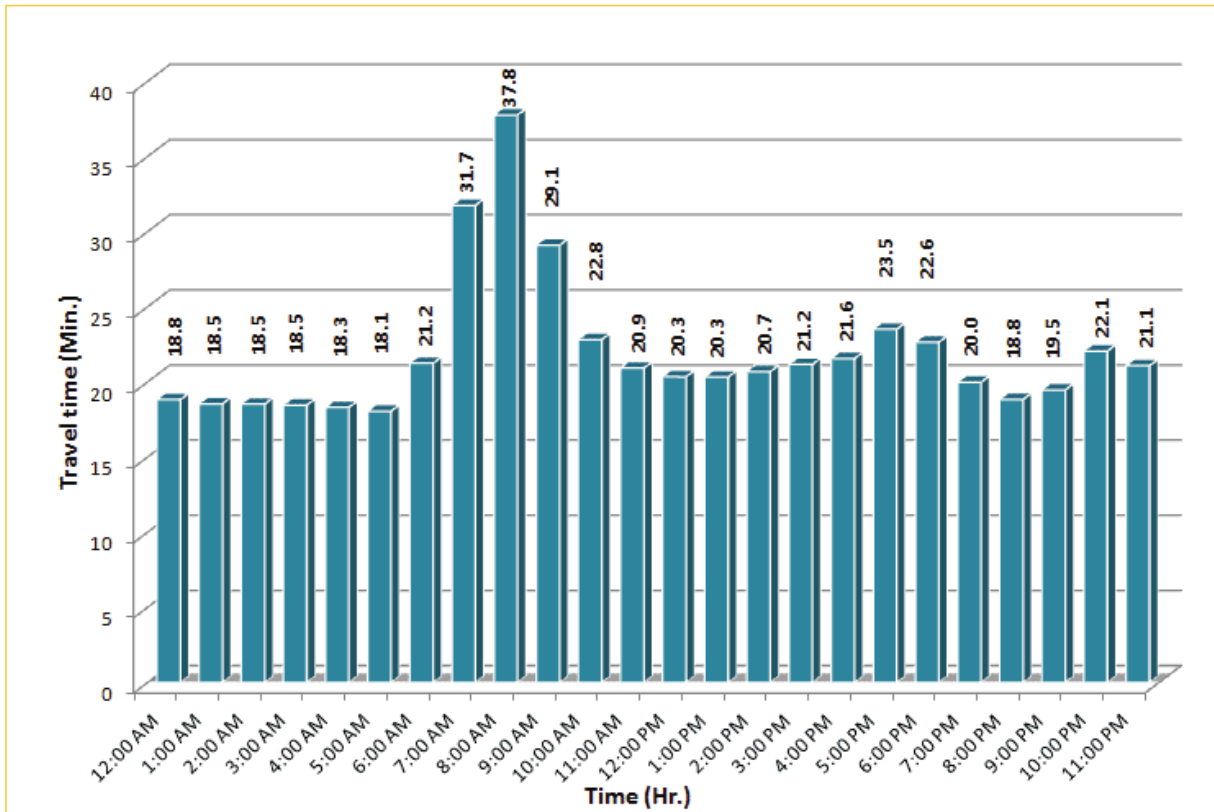

TRAVEL TIME RELIABILITY REPORT

Weekdays Travel Times by Time of Day*

I-95 Northbound: 17.3 Miles
From: US-1
To: Miami-Dade / Broward County Line

I-95 Southbound: 17.3 Miles
From: Miami-Dade / Broward County Line
To: US-1

* Twelve-month average from July 1st, 2014 to June 30th, 2015. Excludes express lanes.

TRAVEL TIME RELIABILITY REPORT

Weekdays Travel Times by Time of Day*

I-195 Eastbound: 4.9 Miles
From: West of North Miami Avenue
To: West of Alton Road

* Twelve-month average from July 1st, 2014 to June 30th, 2015.

TRAVEL TIME RELIABILITY REPORT

Weekdays Travel Times by Time of Day*

SR 826 Eastbound: 7.1 Miles
From: West of NW 67 Avenue
To: East of NW 12 Avenue

SR 826 Northbound/Eastbound : 15.6 Miles
From: South of NW 25 Street
To: East of NW 12 Avenue

SR 826 Southbound/Westbound: 15.6 Miles
From: East of NW 12 Avenue
To: South of NW 25 Street

* Twelve-month average from July 1st, 2014 to June 30th, 2015.