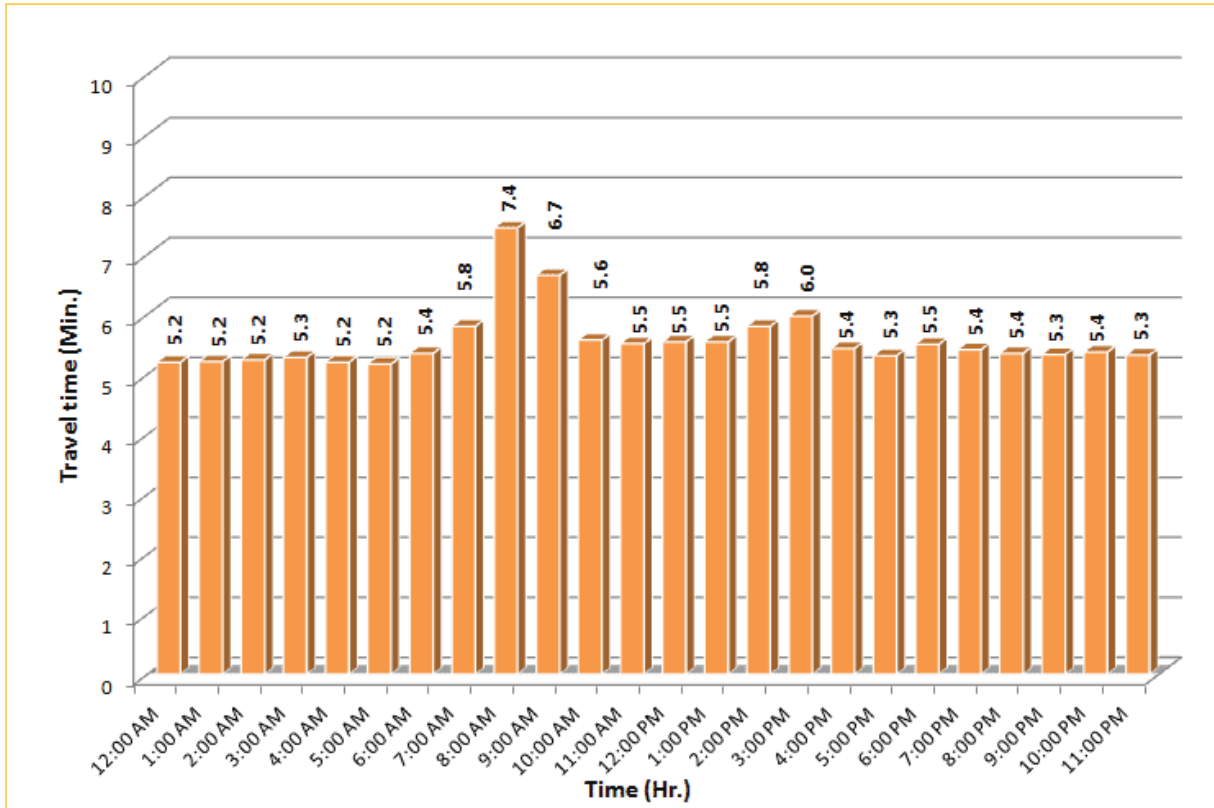

TRAVEL TIME RELIABILITY REPORT

Weekdays Travel Times by Time of Day*

I-95 Northbound: 17.3 Miles
From: US-1
To: Miami-Dade / Broward County Line

I-95 Southbound: 17.3 Miles
From: Miami-Dade / Broward County Line
To: US-1

* Twelve-month average from July 1st, 2014 to June 30th, 2015. Excludes express lanes.

TRAVEL TIME RELIABILITY REPORT

Weekdays Travel Times by Time of Day*

I-195 Eastbound: 4.9 Miles
From: West of North Miami Avenue
To: West of Alton Road

* Twelve-month average from July 1st, 2014 to June 30th, 2015.

TRAVEL TIME RELIABILITY REPORT

Weekdays Travel Times by Time of Day*

SR 826 Eastbound: 7.1 Miles
From: West of NW 67 Avenue
To: East of NW 12 Avenue

SR 826 Northbound/Eastbound : 15.6 Miles
From: South of NW 25 Street
To: East of NW 12 Avenue

SR 826 Southbound/Westbound: 15.6 Miles
From: East of NW 12 Avenue
To: South of NW 25 Street

* Twelve-month average from July 1st, 2014 to June 30th, 2015.