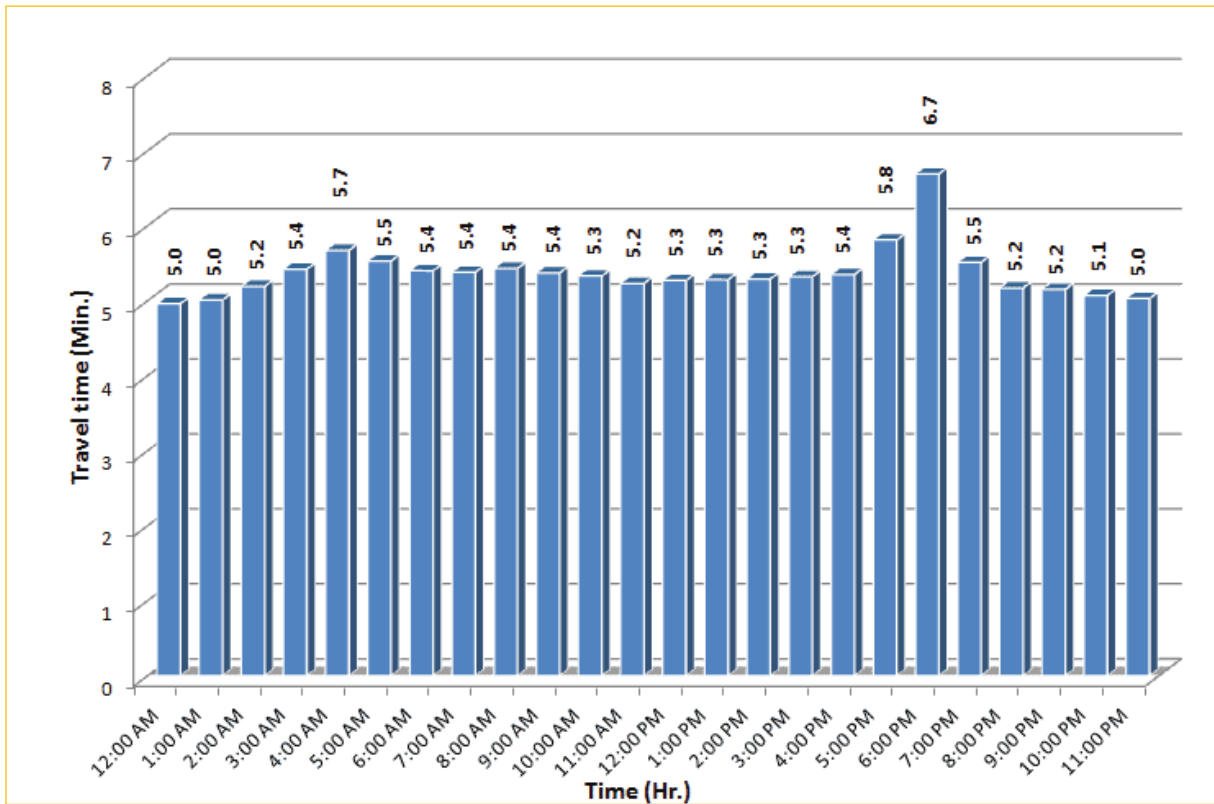

TRAVEL TIME RELIABILITY REPORT

Weekdays Travel Times by Time of Day*

I-75 Northbound: 5.4 Miles
From: West of SR 826
To: North of Florida's Turnpike