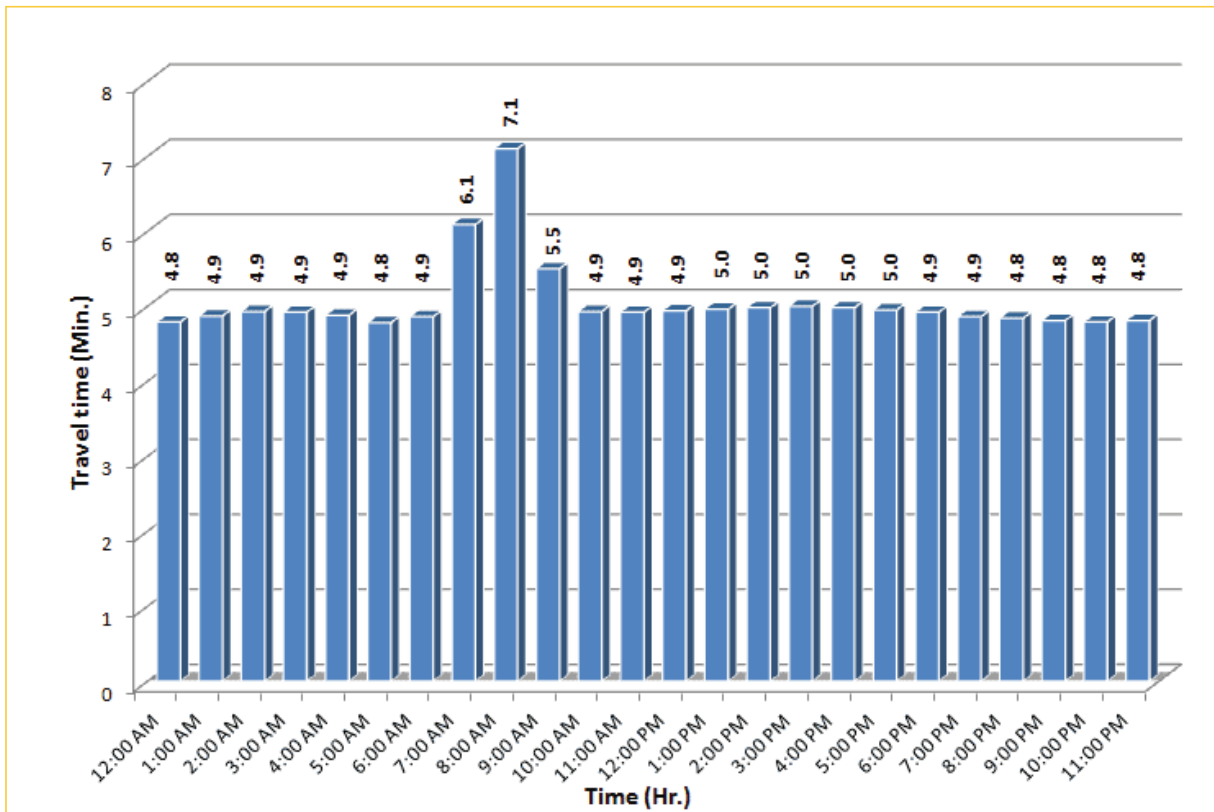

I-75 Southbound: 5.4 Miles
From: North of Florida's Turnpike
To: West of SR 826