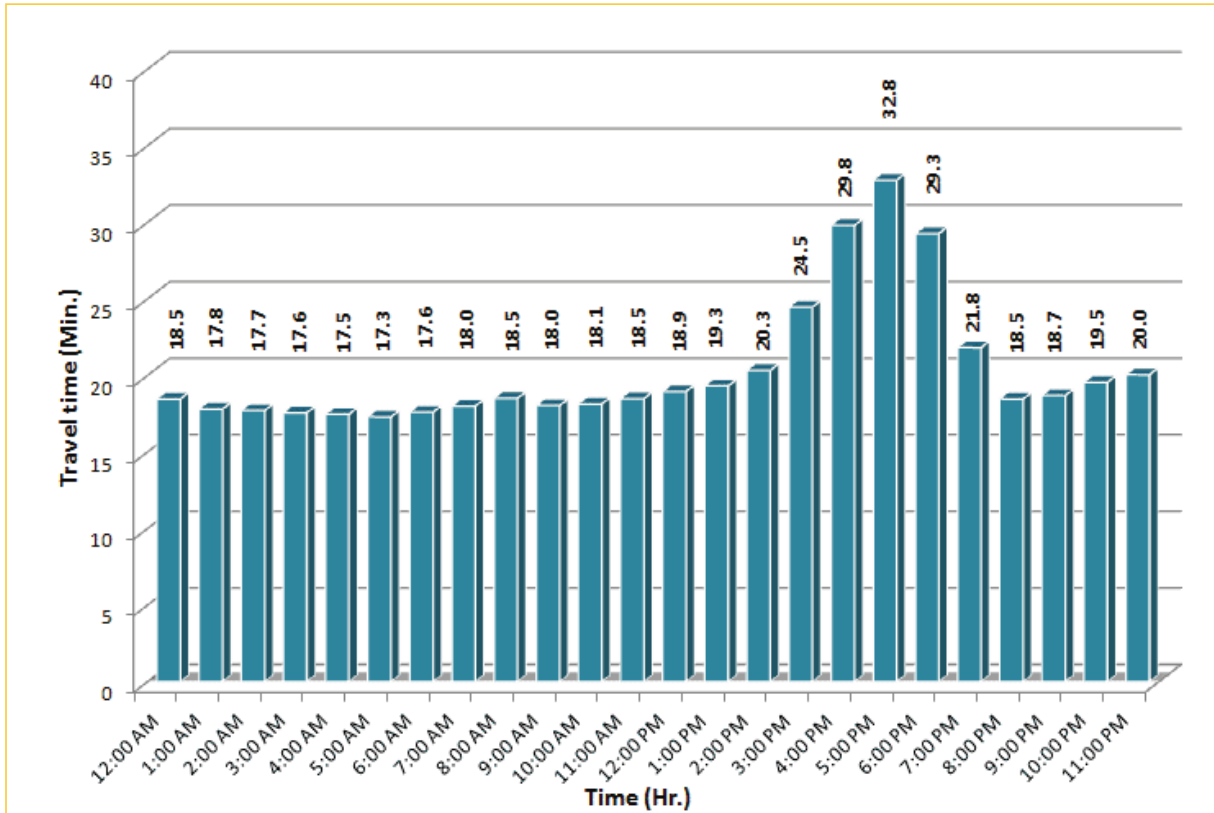

TRAVEL TIME RELIABILITY REPORT

Weekdays Travel Times by Time of Day*

I-95 Northbound: 17.3 Miles
From: US-1
To: Miami-Dade / Broward County Line

I-95 Southbound: 17.3 Miles
From: Miami-Dade / Broward County Line
To: US-1

* Twelve-month average from July 1st, 2014 to June 30th, 2015. Excludes express lanes.

TRAVEL TIME RELIABILITY REPORT

Weekdays Travel Times by Time of Day*

I-195 Eastbound: 4.9 Miles
From: West of North Miami Avenue
To: West of Alton Road

* Twelve-month average from July 1st, 2014 to June 30th, 2015.

TRAVEL TIME RELIABILITY REPORT

Weekdays Travel Times by Time of Day*

SR 826 Eastbound: 7.1 Miles
From: West of NW 67 Avenue
To: East of NW 12 Avenue

SR 826 Northbound/Eastbound : 15.6 Miles
From: South of NW 25 Street
To: East of NW 12 Avenue

SR 826 Southbound/Westbound: 15.6 Miles
From: East of NW 12 Avenue
To: South of NW 25 Street

* Twelve-month average from July 1st, 2014 to June 30th, 2015.