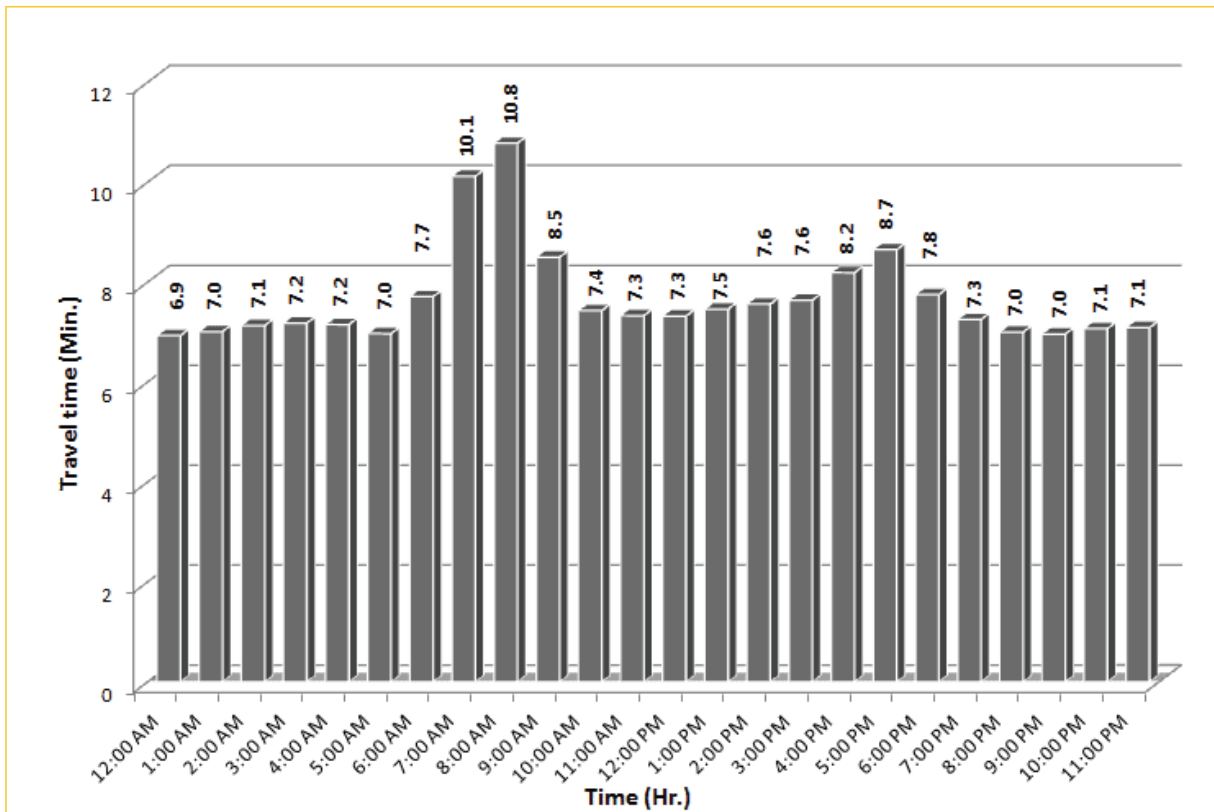

* Twelve-month average from July 1st, 2014 to June 30th, 2015.

TRAVEL TIME RELIABILITY REPORT

Weekdays Travel Times by Time of Day*

SR 826 Eastbound: 7.1 Miles
From: West of NW 67 Avenue
To: East of NW 12 Avenue

SR 826 Westbound: 7.1 Miles
From: East of NW 12 Avenue
To: West of NW 67 Avenue

* Twelve-month average from July 1st, 2014 to June 30th, 2015.

TRAVEL TIME RELIABILITY REPORT

Weekdays Travel Times by Time of Day*