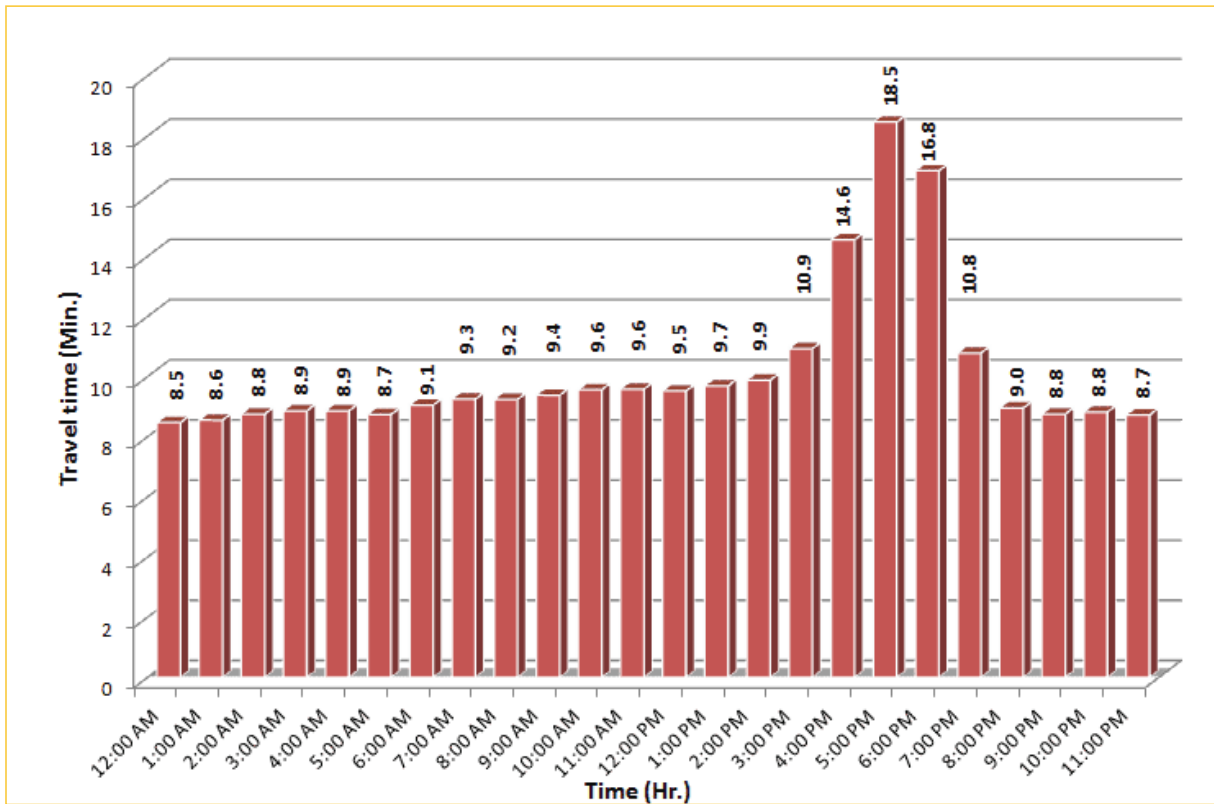

TRAVEL TIME RELIABILITY REPORT

Weekdays Travel Times by Time of Day*

SR 826 Northbound: 8.4 Miles
From: South of NW 25 Street
To: North of NW 154 Street

SR 826 Southbound: 8.4 Miles
From: North of NW 154 Street
To: South of NW 25 Street

* Twelve-month average from July 1st, 2014 to June 30th, 2015.

TRAVEL TIME RELIABILITY REPORT

Weekdays Travel Times by Time of Day*

SR 826 Eastbound: 7.1 Miles
From: West of NW 67 Avenue
To: East of NW 12 Avenue