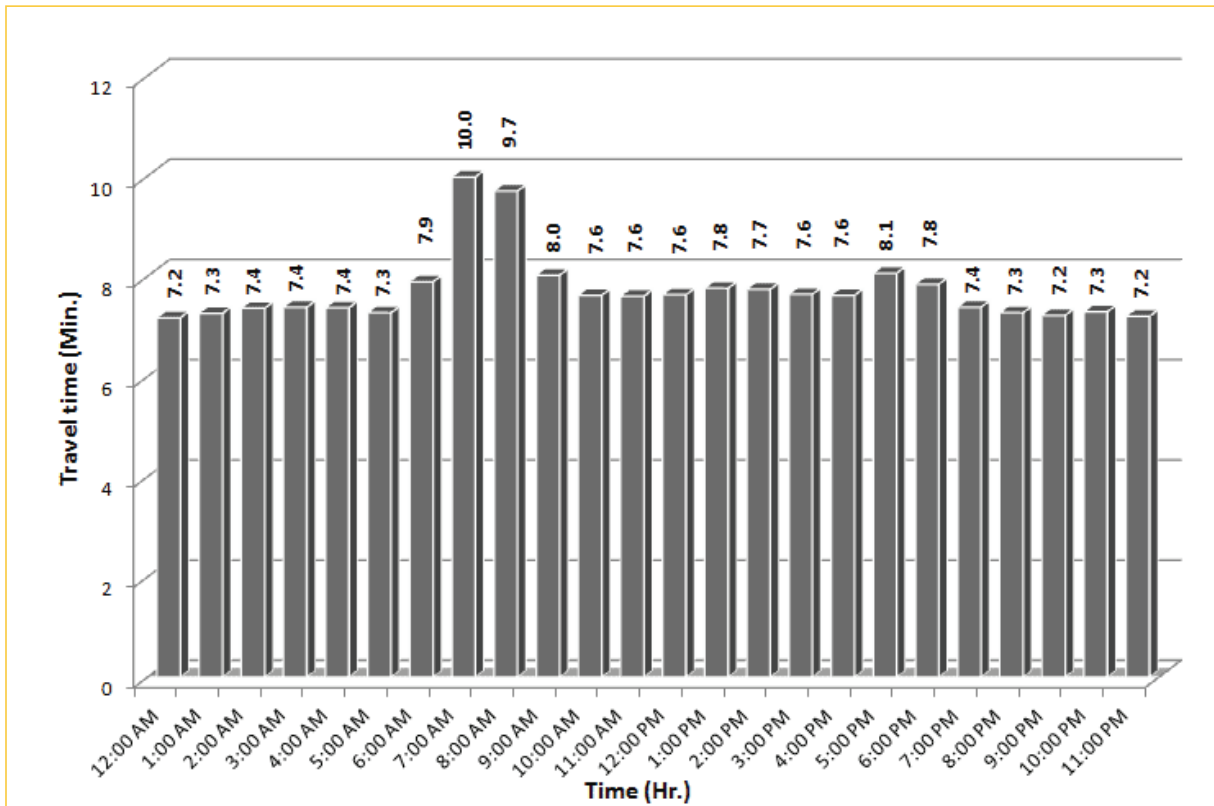

TRAVEL TIME RELIABILITY REPORT

Weekdays Travel Times by Time of Day*

SR 826 Northbound: 8.4 Miles
From: South of NW 25 Street
To: North of NW 154 Street

SR 826 Southbound: 8.4 Miles
From: North of NW 154 Street
To: South of NW 25 Street

* Twelve-month average from July 1st, 2014 to June 30th, 2015.

TRAVEL TIME RELIABILITY REPORT

Weekdays Travel Times by Time of Day*

SR 826 Eastbound: 7.1 Miles
From: West of NW 67 Avenue
To: East of NW 12 Avenue