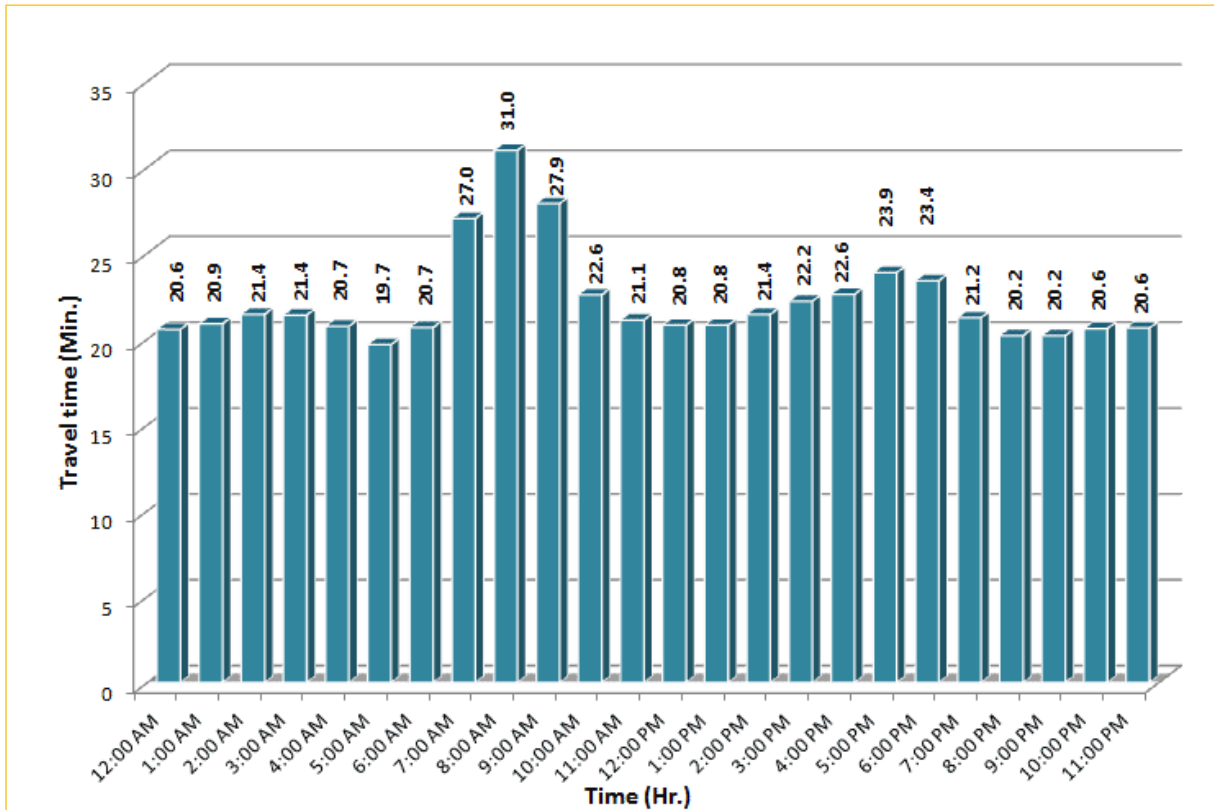

TRAVEL TIME RELIABILITY REPORT

Weekdays Travel Times by Time of Day*

I-95 Northbound: 17.3 Miles
From: US-1
To: Miami-Dade / Broward County Line

I-95 Southbound: 17.3 Miles
From: Miami-Dade / Broward County Line
To: US-1

* Twelve-month average from April 1st, 2013 to March 31th, 2014. Excludes express lanes.

TRAVEL TIME RELIABILITY REPORT

Weekdays Travel Times by Time of Day*

I-195 Eastbound: 4.9 Miles
From: West of North Miami Avenue
To: West of Alton Road

* Twelve-month average from April 1st, 2013 to March 31th, 2014.

TRAVEL TIME RELIABILITY REPORT

Weekdays Travel Times by Time of Day*

SR 826 Eastbound: 7.1 Miles
From: West of NW 67 Avenue
To: East of NW 12 Avenue