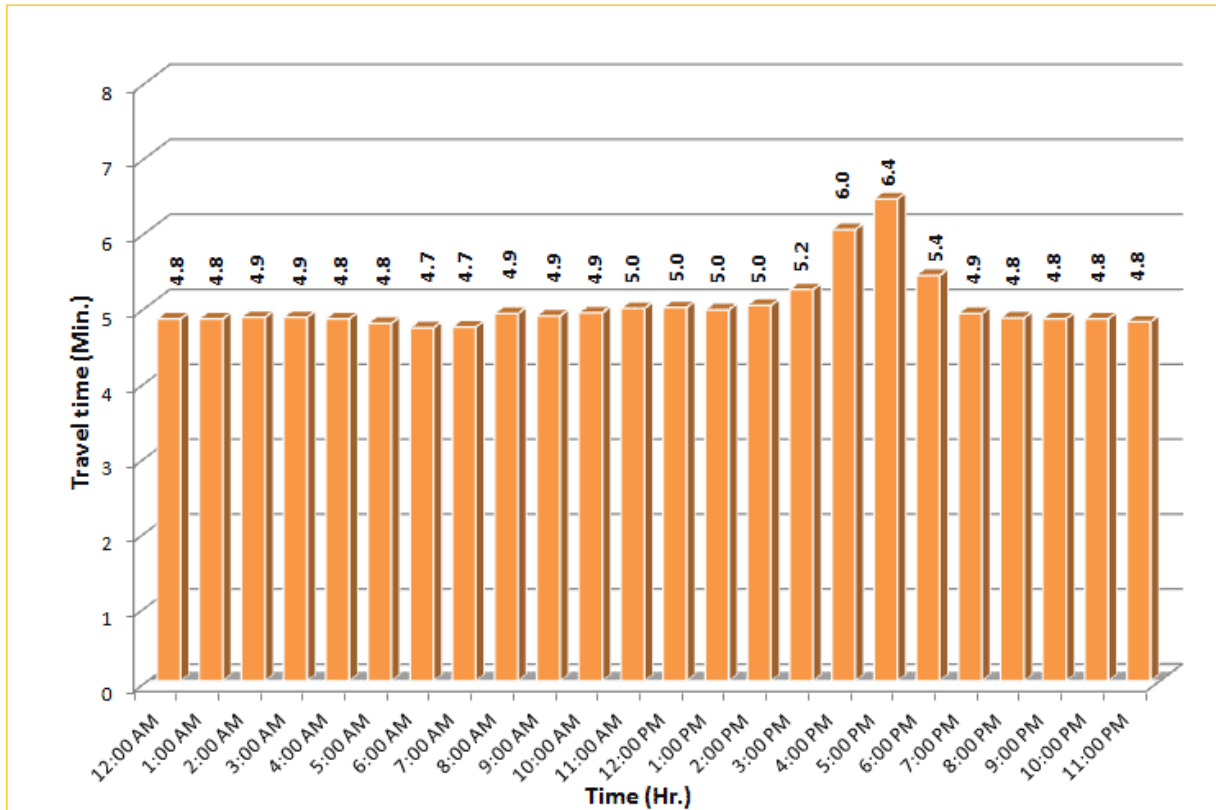

I-195 Westbound: 4.9 Miles
From: West of Alton Road
To: West of North Miami Avenue