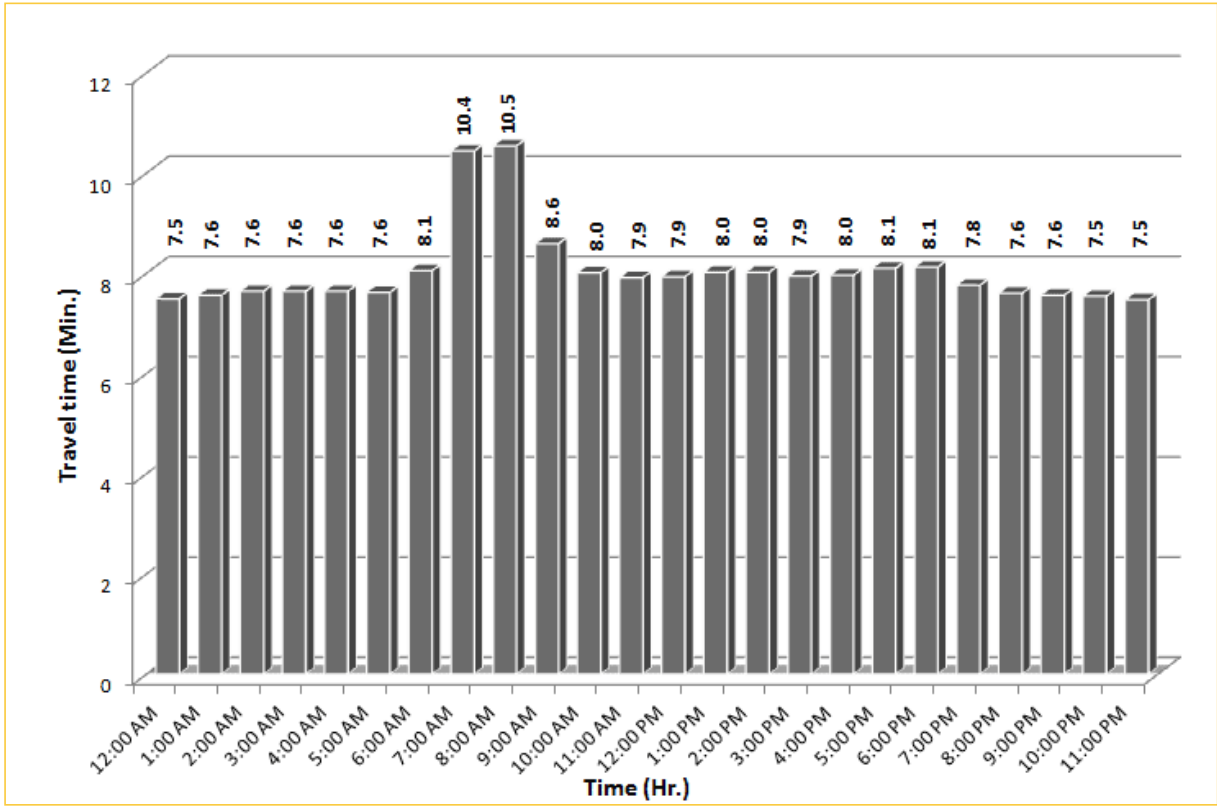

TRAVEL TIME RELIABILITY REPORT

Weekdays Travel Times by Time of Day*

SR 826 Northbound: 8.4 Miles
From: South of NW 25 Street
To: North of NW 154 Street

SR 826 Southbound: 8.4 Miles
From: North of NW 154 Street
To: South of NW 25 Street

* Twelve-month average from April 1st, 2013 to March 31th, 2014.

TRAVEL TIME RELIABILITY REPORT

Weekdays Travel Times by Time of Day*

SR 826 Eastbound: 7.1 Miles
From: West of NW 67 Avenue
To: East of NW 12 Avenue