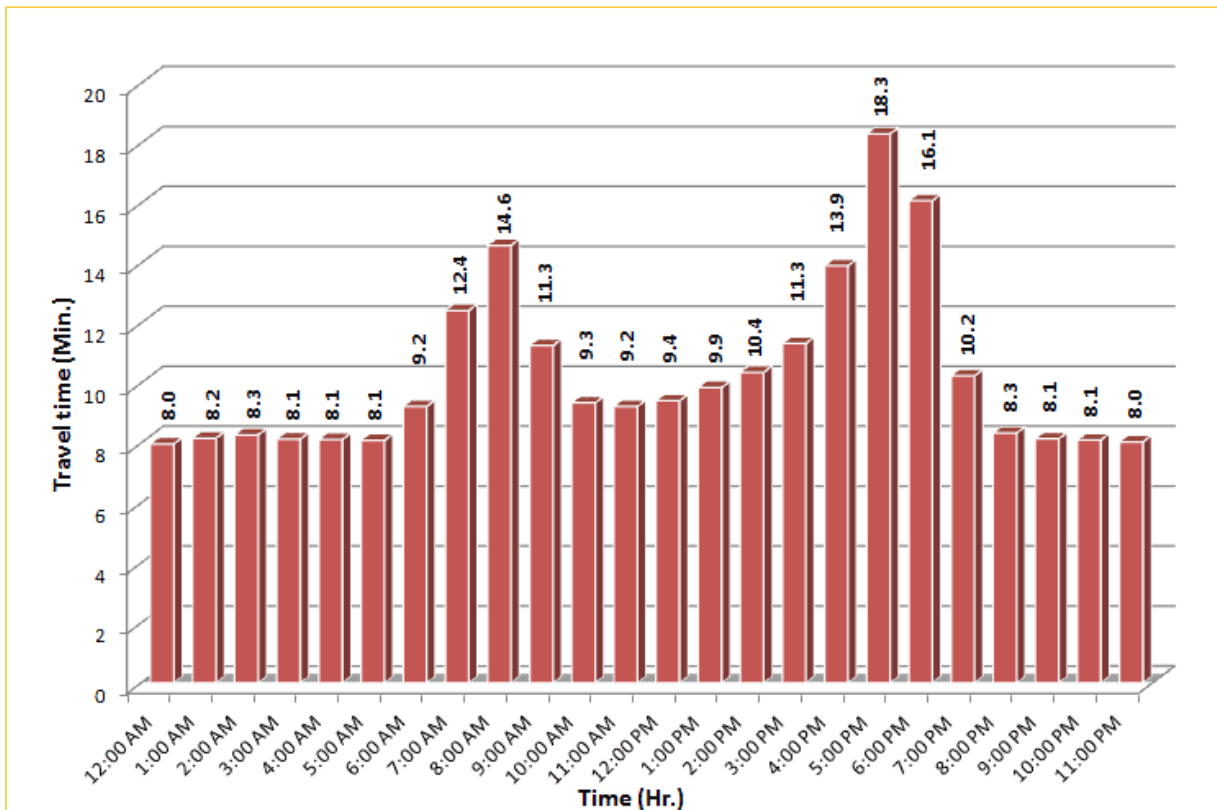

TRAVEL TIME RELIABILITY REPORT

Weekdays Travel Times by Time of Day*

SR 826 Northbound: 8.4 Miles
From: South of NW 25 Street
To: North of NW 154 Street

SR 826 Southbound: 8.4 Miles
From: North of NW 154 Street
To: South of NW 25 Street

* Twelve-month average from April 1st, 2013 to March 31th, 2014.

TRAVEL TIME RELIABILITY REPORT

Weekdays Travel Times by Time of Day*

SR 826 Eastbound: 7.1 Miles
From: West of NW 67 Avenue
To: East of NW 12 Avenue