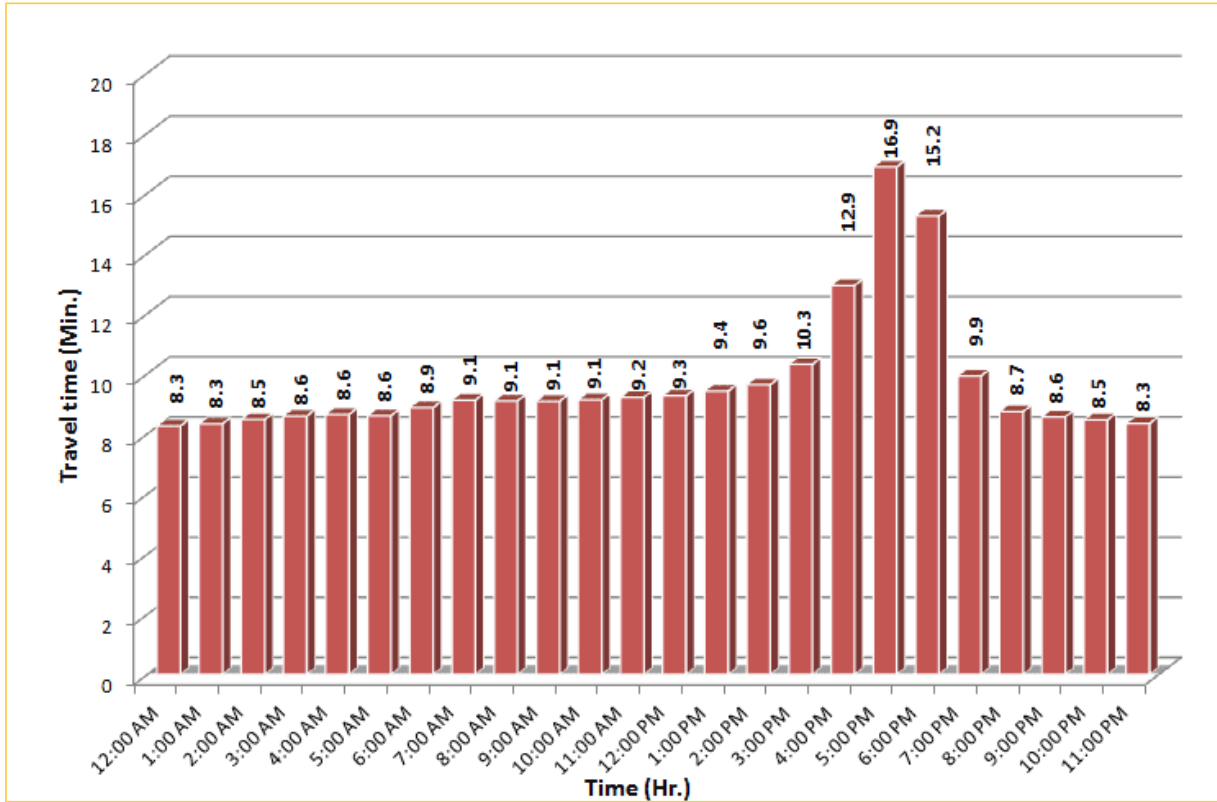

TRAVEL TIME RELIABILITY REPORT

Weekdays Travel Times by Time of Day*

SR 826 Northbound: 8.4 Miles
From: South of NW 25 Street
To: North of NW 154 Street

SR 826 Southbound: 8.4 Miles
From: North of NW 154 Street
To: South of NW 25 Street

* Twelve-month average from April 1st, 2013 to March 31th, 2014.

TRAVEL TIME RELIABILITY REPORT

Weekdays Travel Times by Time of Day*

SR 826 Eastbound: 7.1 Miles
From: West of NW 67 Avenue
To: East of NW 12 Avenue