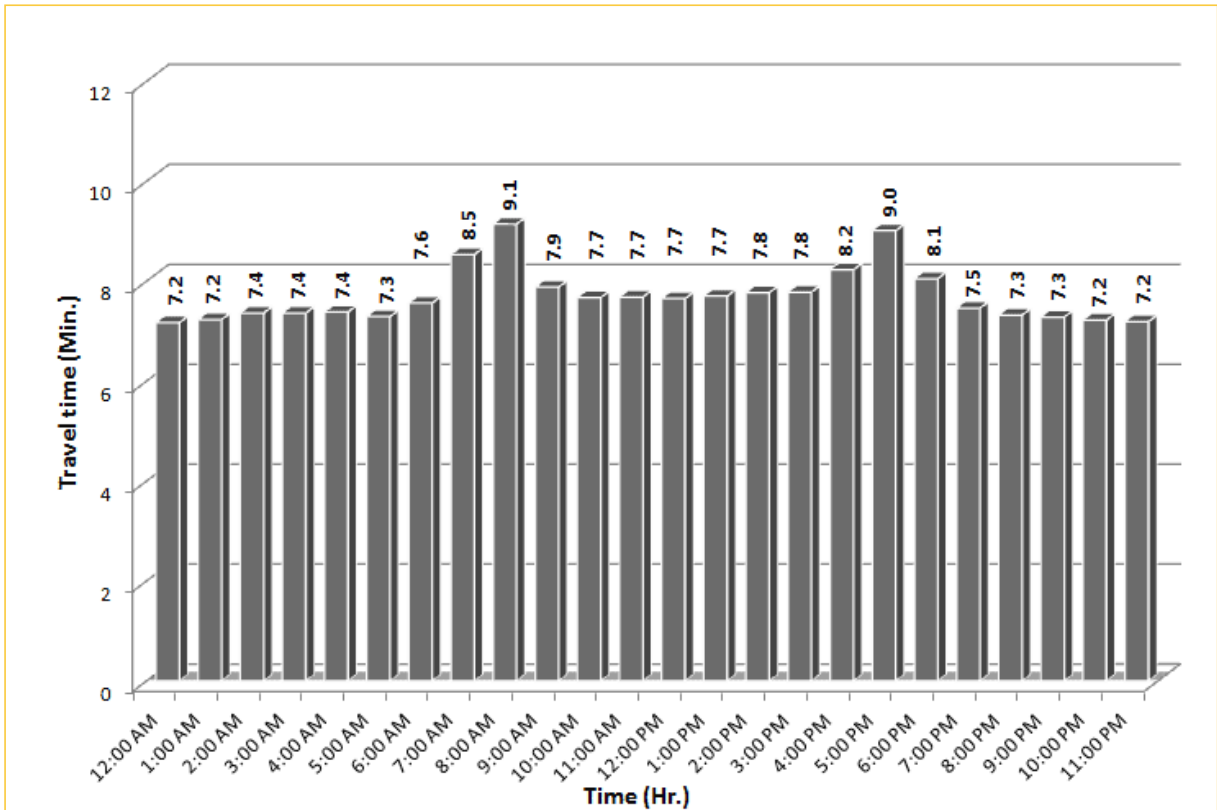

* Twelve-month average from April 1st, 2013 to March 31th, 2014.

TRAVEL TIME RELIABILITY REPORT

Weekdays Travel Times by Time of Day*

SR 826 Eastbound: 7.1 Miles
From: West of NW 67 Avenue
To: East of NW 12 Avenue

SR 826 Westbound: 7.1 Miles
From: East of NW 12 Avenue
To: West of NW 67 Avenue

* Twelve-month average from April 1st, 2013 to March 31th, 2014.

TRAVEL TIME RELIABILITY REPORT

Weekdays Travel Times by Time of Day*