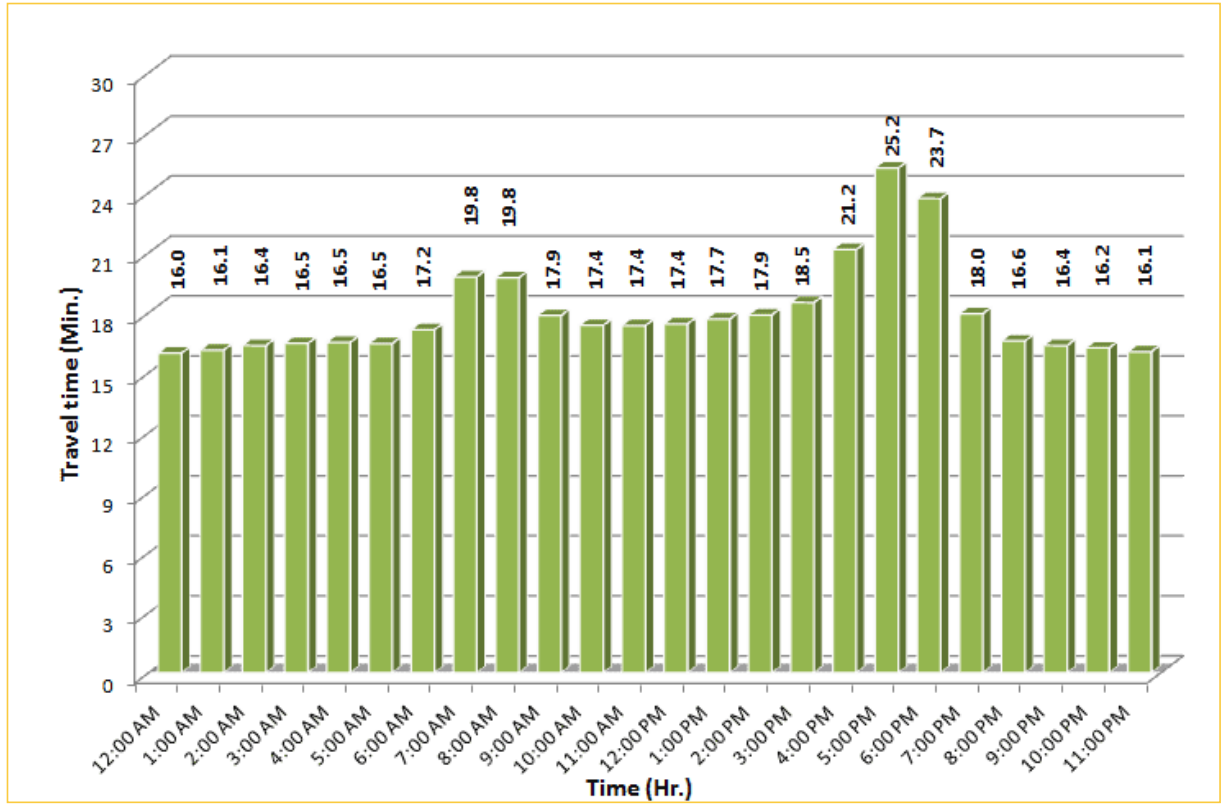

TRAVEL TIME RELIABILITY REPORT

Weekdays Travel Times by Time of Day*

SR 826 Northbound/Eastbound : 15.6 Miles
From: South of NW 25 Street
To: East of NW 12 Avenue