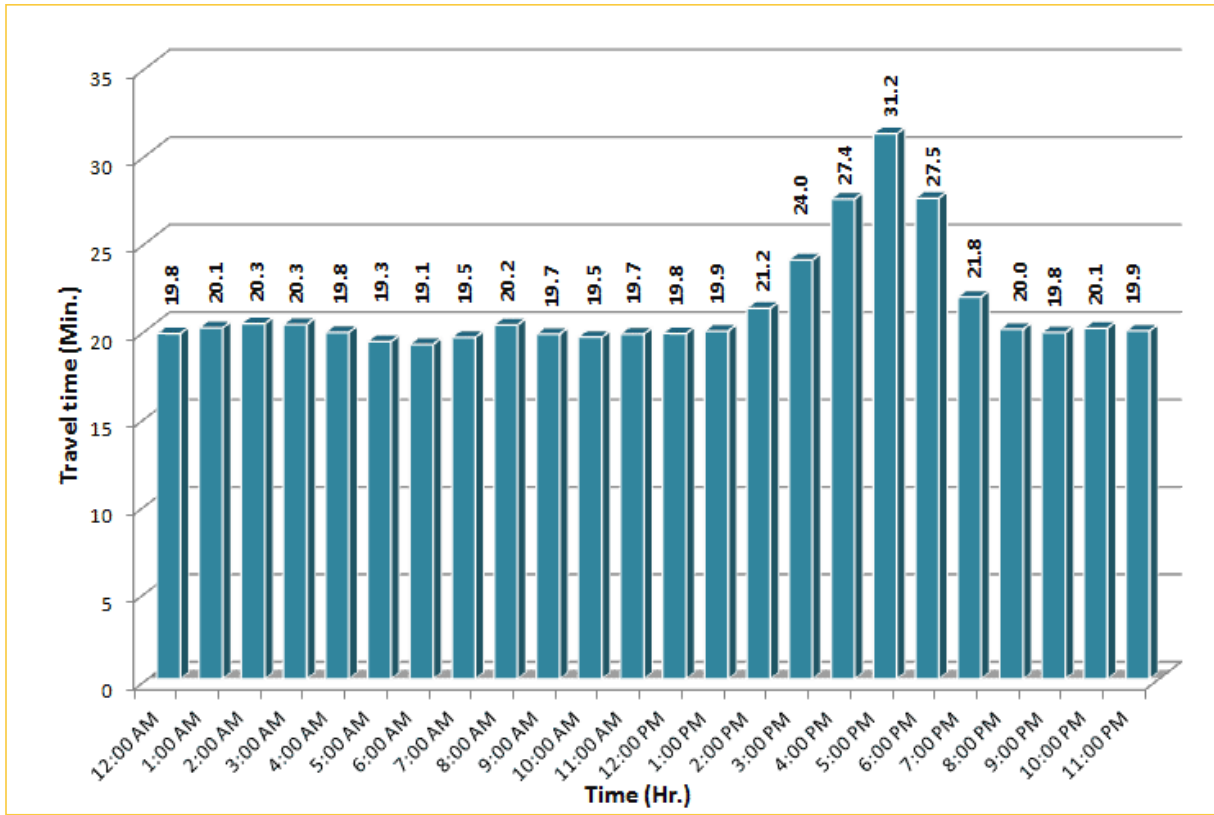

TRAVEL TIME RELIABILITY REPORT

Weekdays Travel Times by Time of Day*

I-95 Northbound: 17.3 Miles
From: US-1
To: Miami-Dade / Broward County Line

I-95 Southbound: 17.3 Miles
From: Miami-Dade / Broward County Line
To: US-1

* Twelve-month average from April 1st, 2013 to March 31th, 2014. Excludes express lanes.

TRAVEL TIME RELIABILITY REPORT

Weekdays Travel Times by Time of Day*

I-195 Eastbound: 4.9 Miles
From: West of North Miami Avenue
To: West of Alton Road

* Twelve-month average from April 1st, 2013 to March 31th, 2014.

TRAVEL TIME RELIABILITY REPORT

Weekdays Travel Times by Time of Day*

SR 826 Eastbound: 7.1 Miles
From: West of NW 67 Avenue
To: East of NW 12 Avenue

SR 826 Northbound/Eastbound : 15.6 Miles
From: South of NW 25 Street
To: East of NW 12 Avenue

SR 826 Southbound/Westbound: 15.6 Miles
From: East of NW 12 Avenue
To: South of NW 25 Street

* Twelve-month average from April 1st, 2013 to March 31th, 2014.