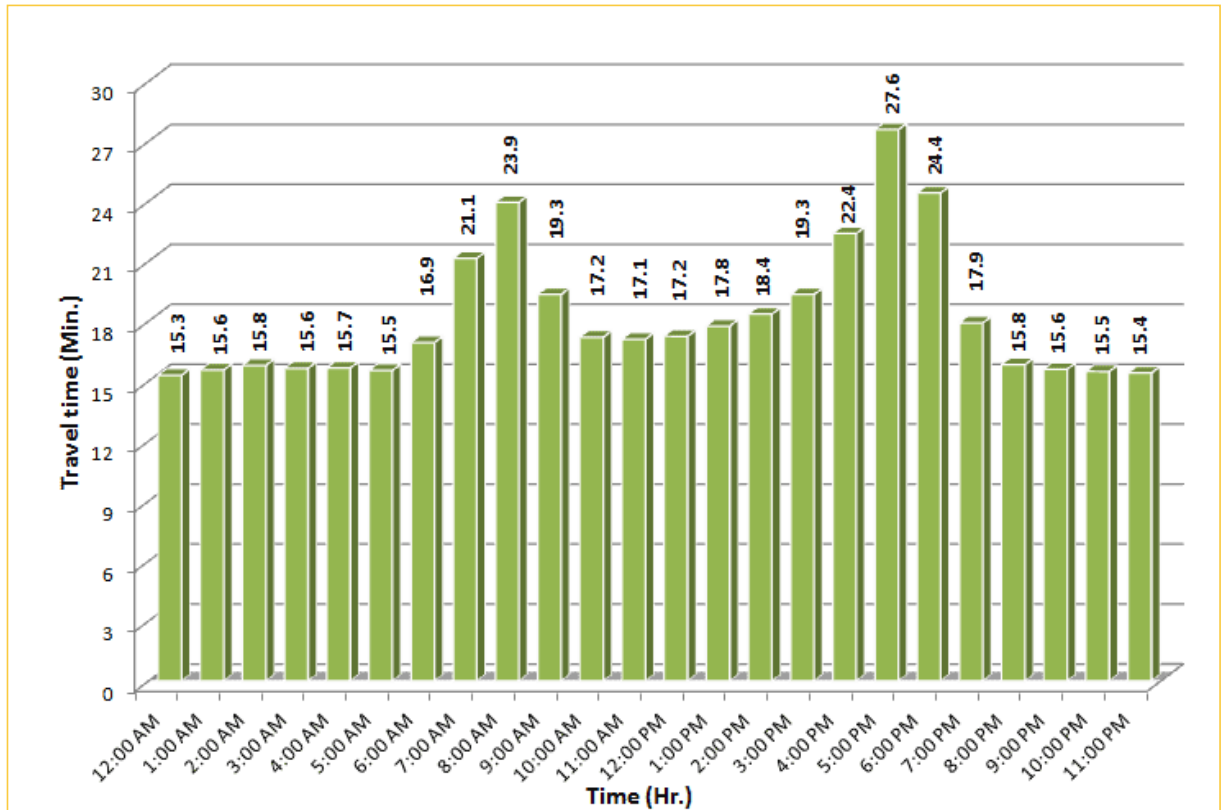

* Twelve-month average from April 1st, 2013 to March 31th, 2014.

TRAVEL TIME RELIABILITY REPORT

Weekdays Travel Times by Time of Day*

SR 826 Eastbound: 7.1 Miles
From: West of NW 67 Avenue
To: East of NW 12 Avenue

SR 826 Westbound: 7.1 Miles
From: East of NW 12 Avenue
To: West of NW 67 Avenue

* Twelve-month average from April 1st, 2013 to March 31th, 2014.

TRAVEL TIME RELIABILITY REPORT

Weekdays Travel Times by Time of Day*

SR 826 Northbound/Eastbound : 15.6 Miles
From: South of NW 25 Street
To: East of NW 12 Avenue

SR 826 Southbound/Westbound: 15.6 Miles
From: East of NW 12 Avenue
To: South of NW 25 Street

* Twelve-month average from April 1st, 2013 to March 31th, 2014.