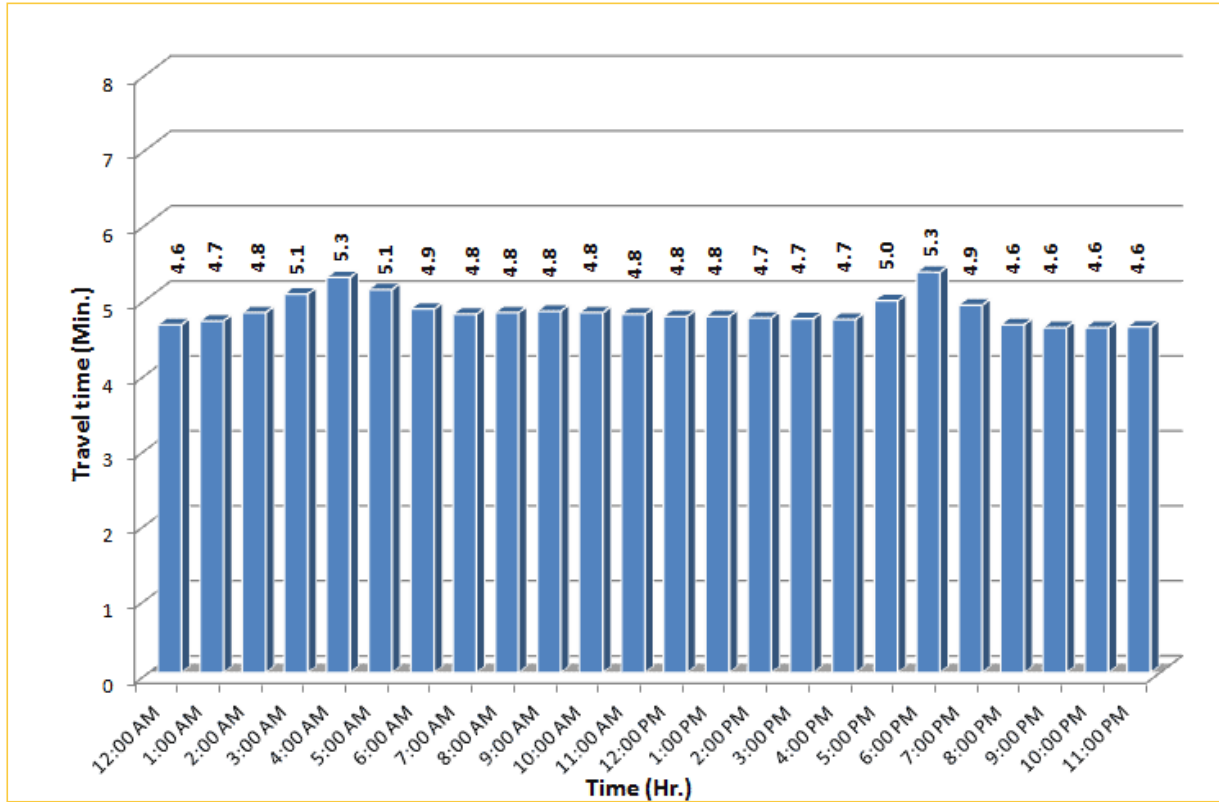

TRAVEL TIME RELIABILITY REPORT

Weekdays Travel Times by Time of Day*

I-75 Northbound: 5.4 Miles
From: West of SR 826
To: North of Florida's Turnpike