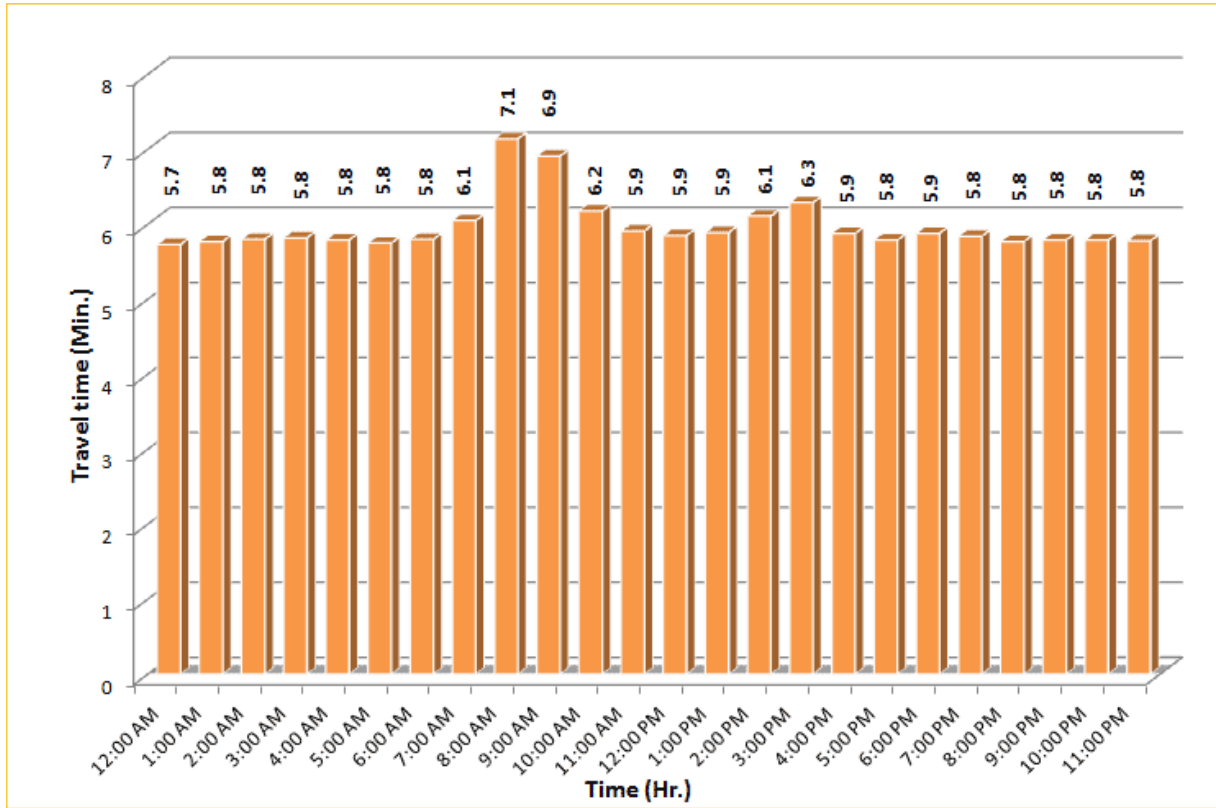

TRAVEL TIME RELIABILITY REPORT

Weekdays Travel Times by Time of Day*

I-95 Northbound: 17.3 Miles
From: US-1
To: Miami-Dade / Broward County Line

I-95 Southbound: 17.3 Miles
From: Miami-Dade / Broward County Line
To: US-1

* Twelve-month average from April 1st, 2013 to March 31th, 2014. Excludes express lanes.

TRAVEL TIME RELIABILITY REPORT

Weekdays Travel Times by Time of Day*

I-195 Eastbound: 4.9 Miles
From: West of North Miami Avenue
To: West of Alton Road

* Twelve-month average from April 1st, 2013 to March 31th, 2014.

TRAVEL TIME RELIABILITY REPORT

Weekdays Travel Times by Time of Day*

SR 826 Eastbound: 7.1 Miles
From: West of NW 67 Avenue
To: East of NW 12 Avenue

SR 826 Northbound/Eastbound : 15.6 Miles
From: South of NW 25 Street
To: East of NW 12 Avenue

SR 826 Southbound/Westbound: 15.6 Miles
From: East of NW 12 Avenue
To: South of NW 25 Street

* Twelve-month average from April 1st, 2013 to March 31th, 2014.