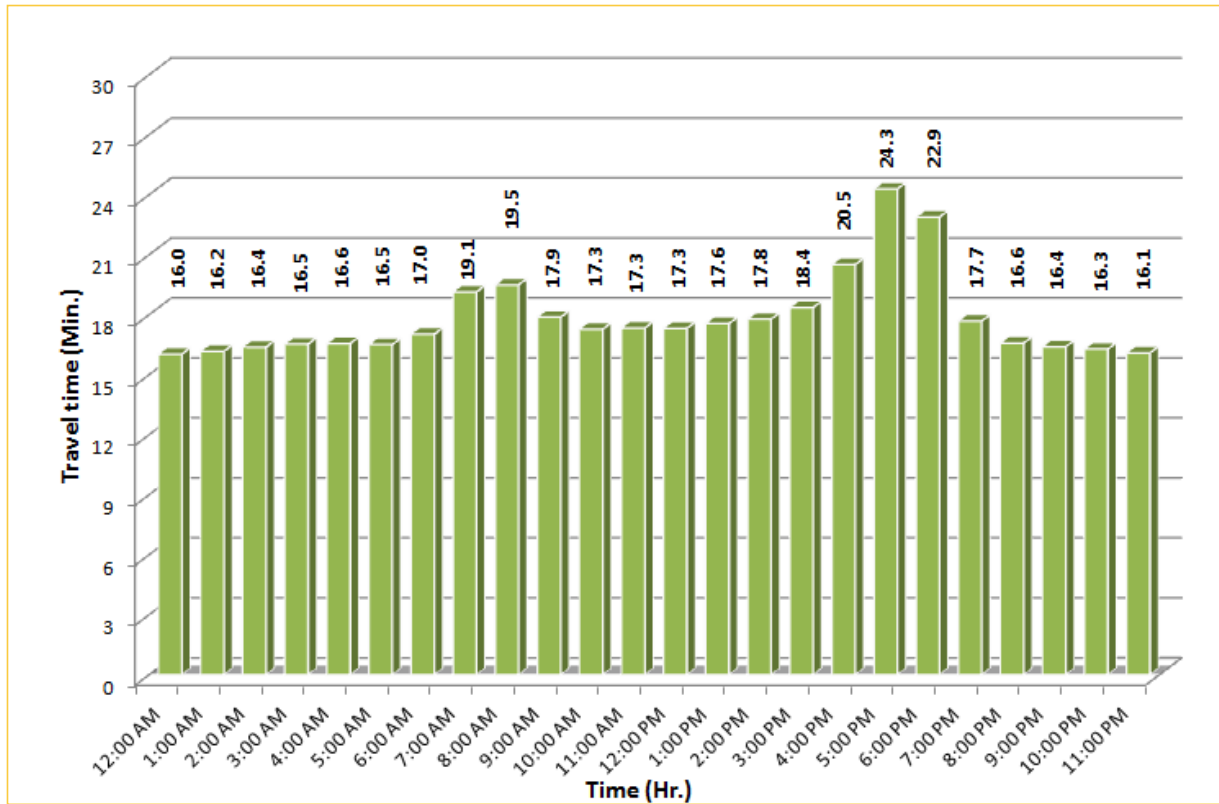

Weekdays Travel Times by Time of Day*

SR 826 Northbound/Eastbound : 15.6 Miles
From: South of NW 25 Street
To: East of NW 12 Avenue