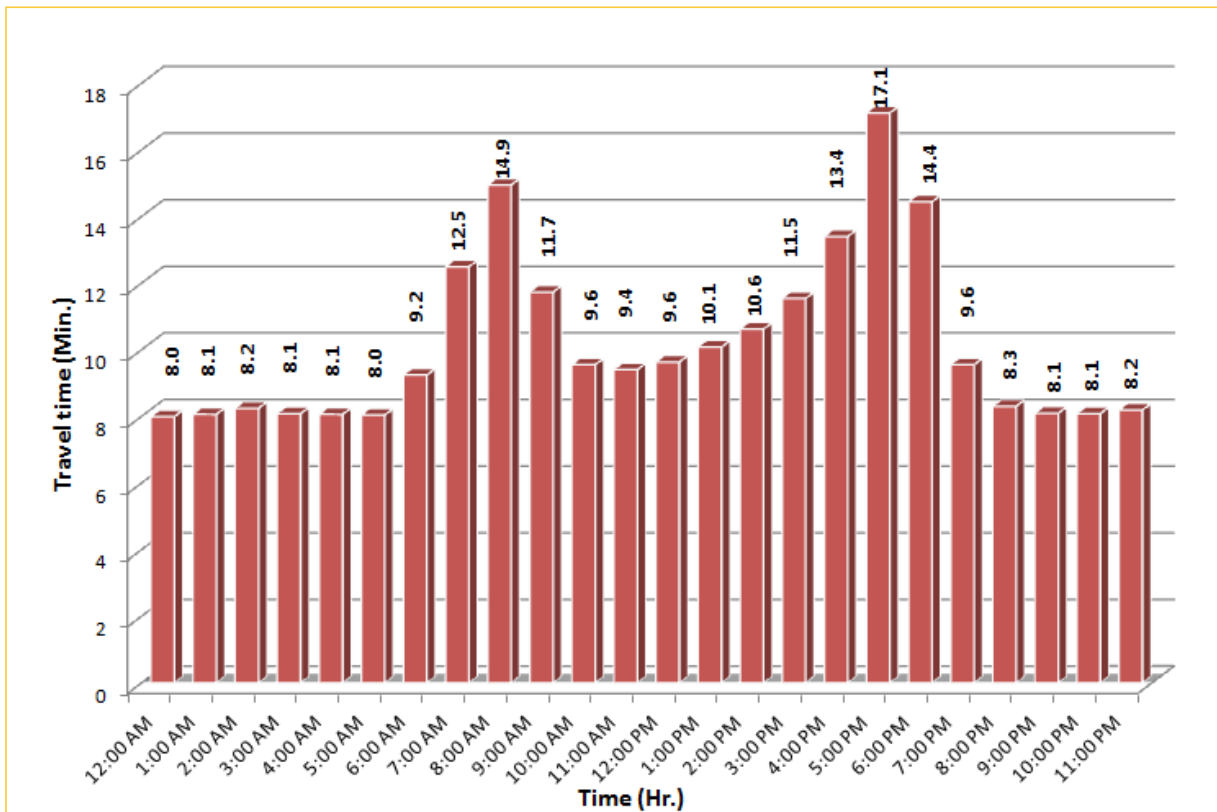

SR 826 Southbound: 8.4 Miles
From: North of NW 154 Street
To: South of NW 25 Street