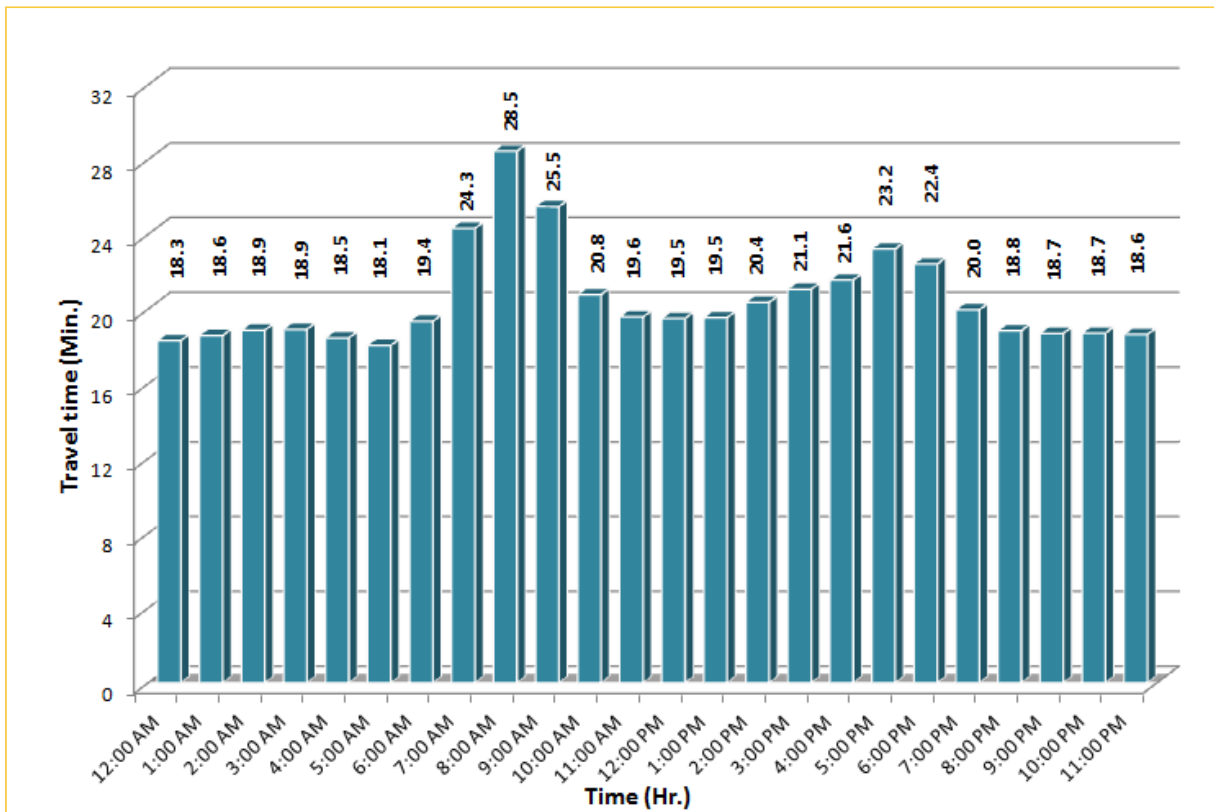

## Weekdays Travel Times by Time of Day\*

**I-95 Northbound: 17.3 Miles**  
From: US-1  
To: Miami-Dade / Broward County Line

**I-95 Southbound: 17.3 Miles**  
From: Miami-Dade / Broward County Line  
To: US-1

\* Twelve-month average travel times from September - August 2013. Excludes express lanes.

\* Twelve-month average travel times from September 2012 - August 2013.