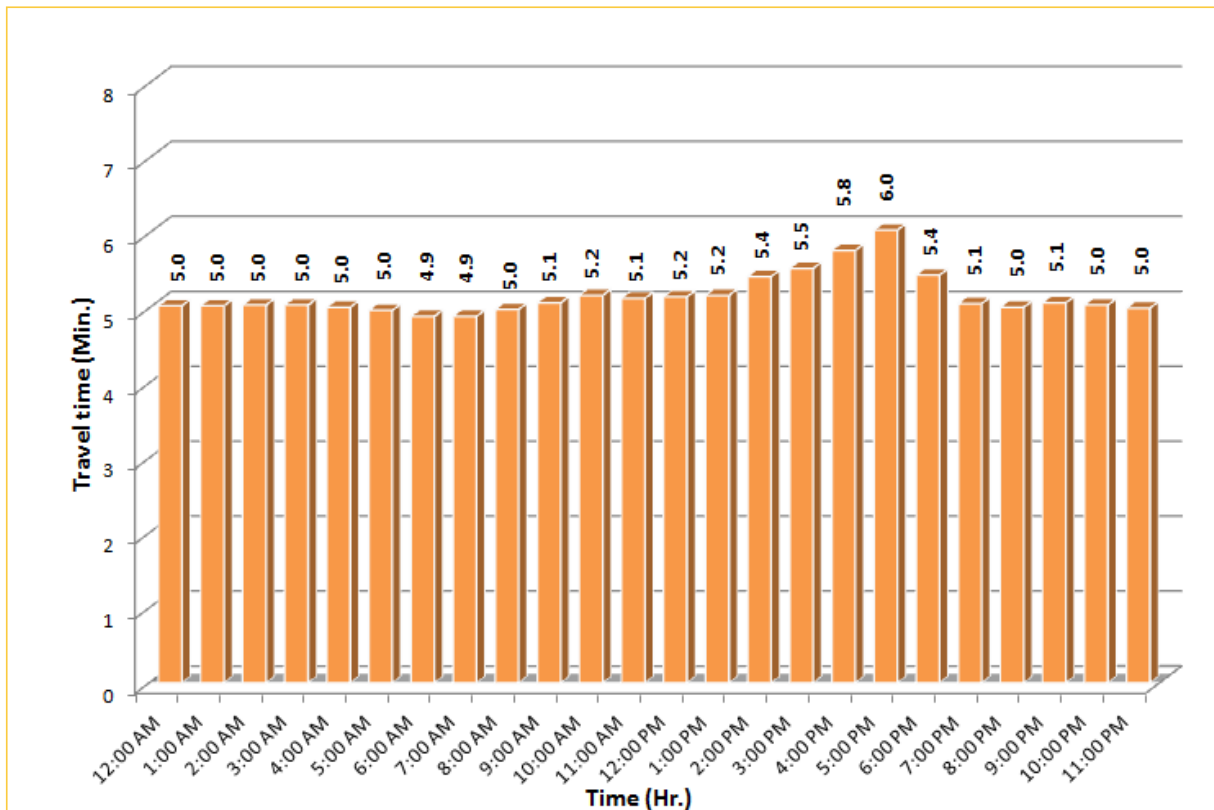

I-195 Westbound: 4.9 Miles
From: West of Alton Road
To: West of North Miami Avenue