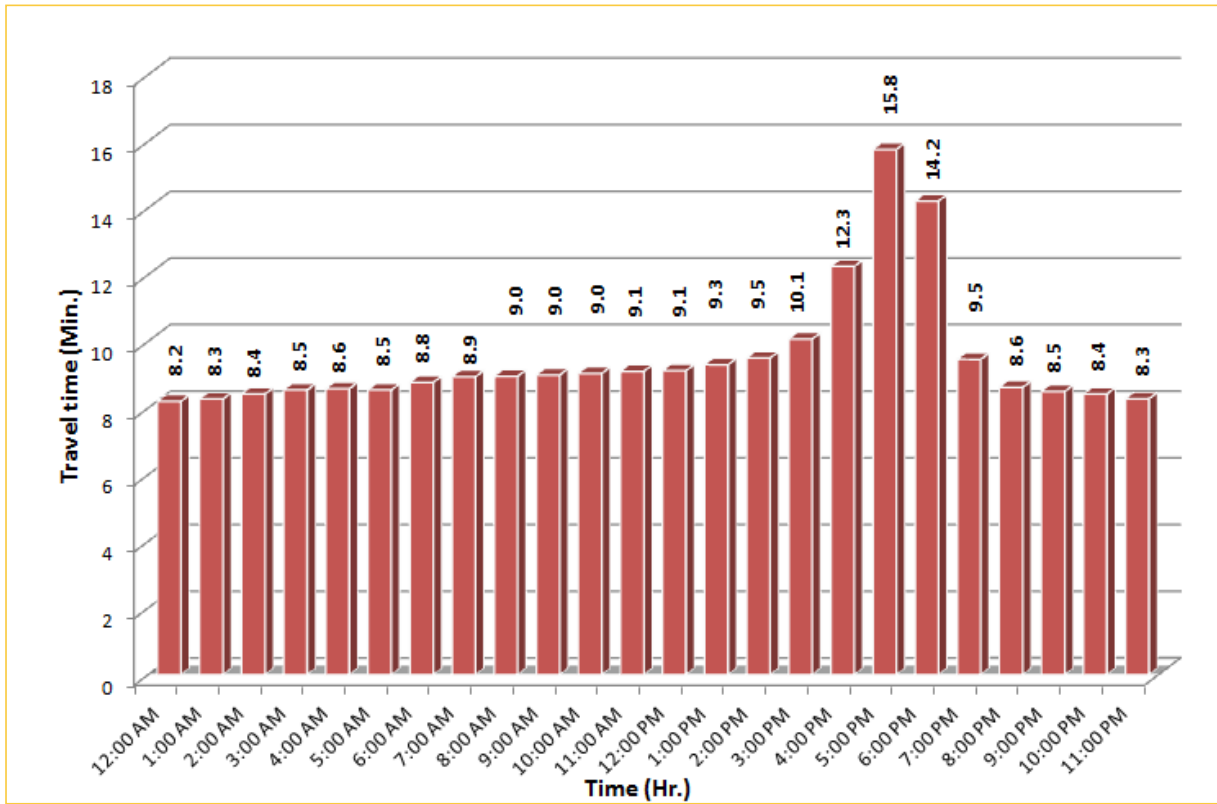

Weekdays Travel Times by Time of Day*

SR 826 Northbound: 8.4 Miles
From: South of NW 25 Street
To: North of NW 154 Street