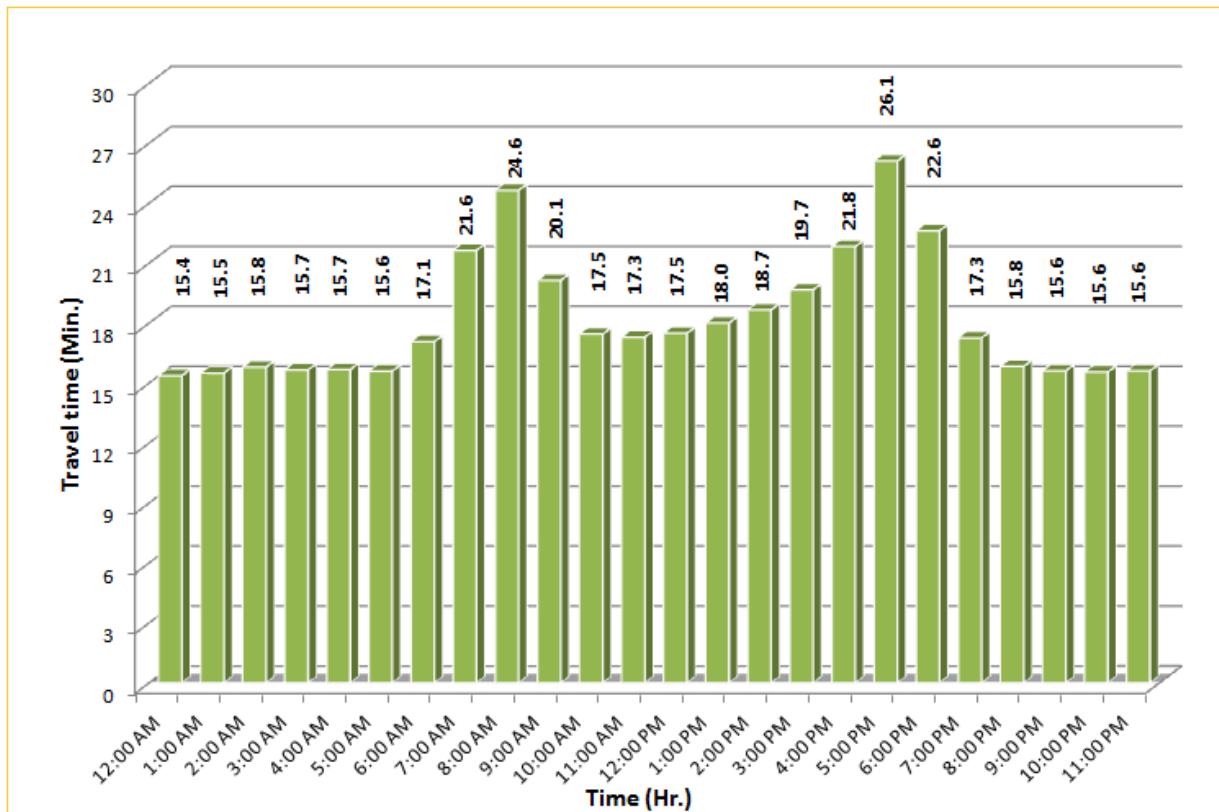

SR 826 Southbound/Westbound: 15.6 Miles
From: East of NW 12 Avenue
To: South of NW 25 Street