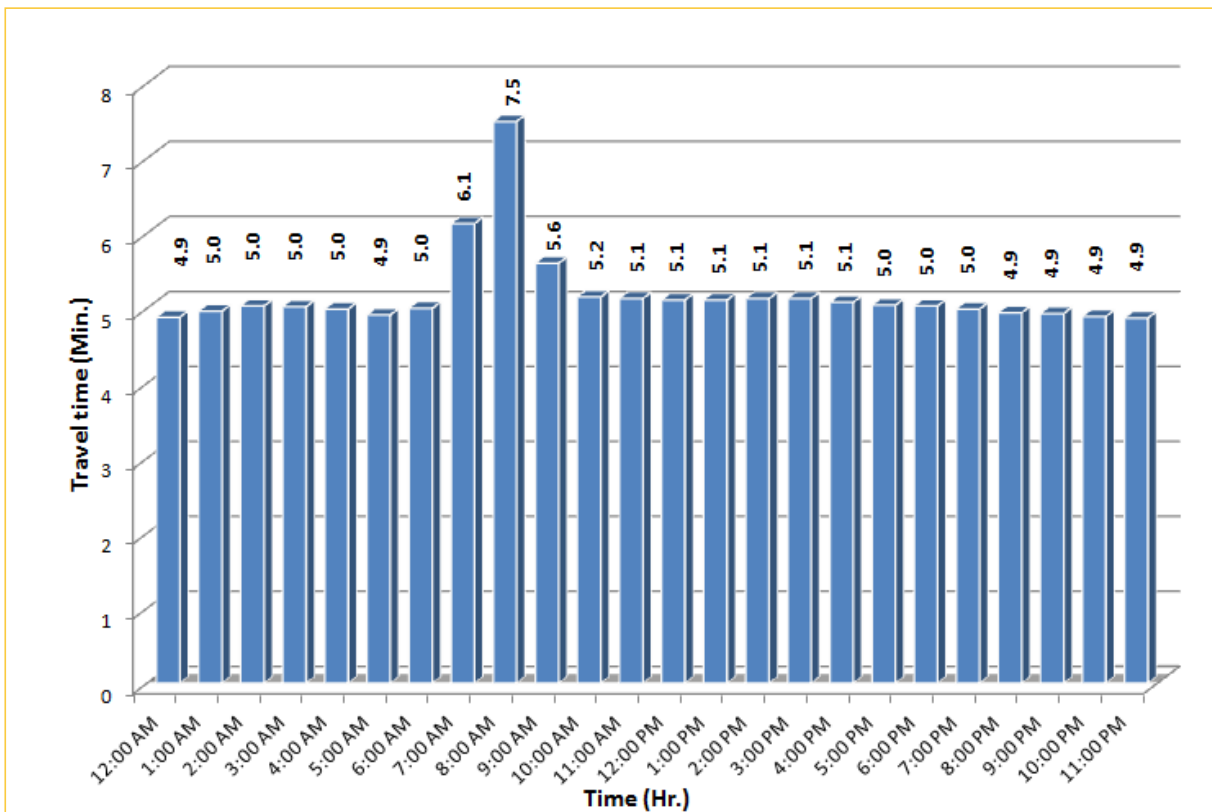

I-75 Southbound: 5.4 Miles
From: North of Florida's Turnpike
To: West of SR 826