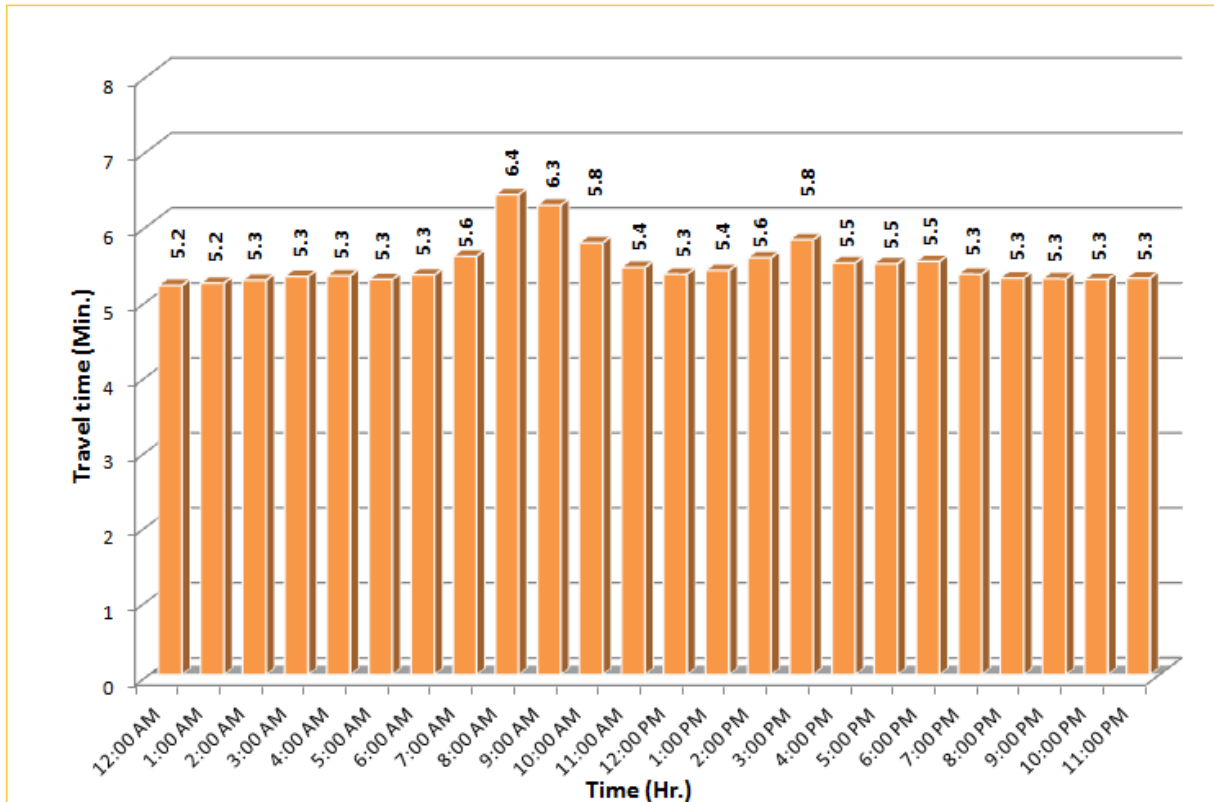

Weekdays Travel Times by Time of Day*

I-195 Eastbound: 4.9 Miles
From: West of North Miami Avenue
To: West of Alton Road