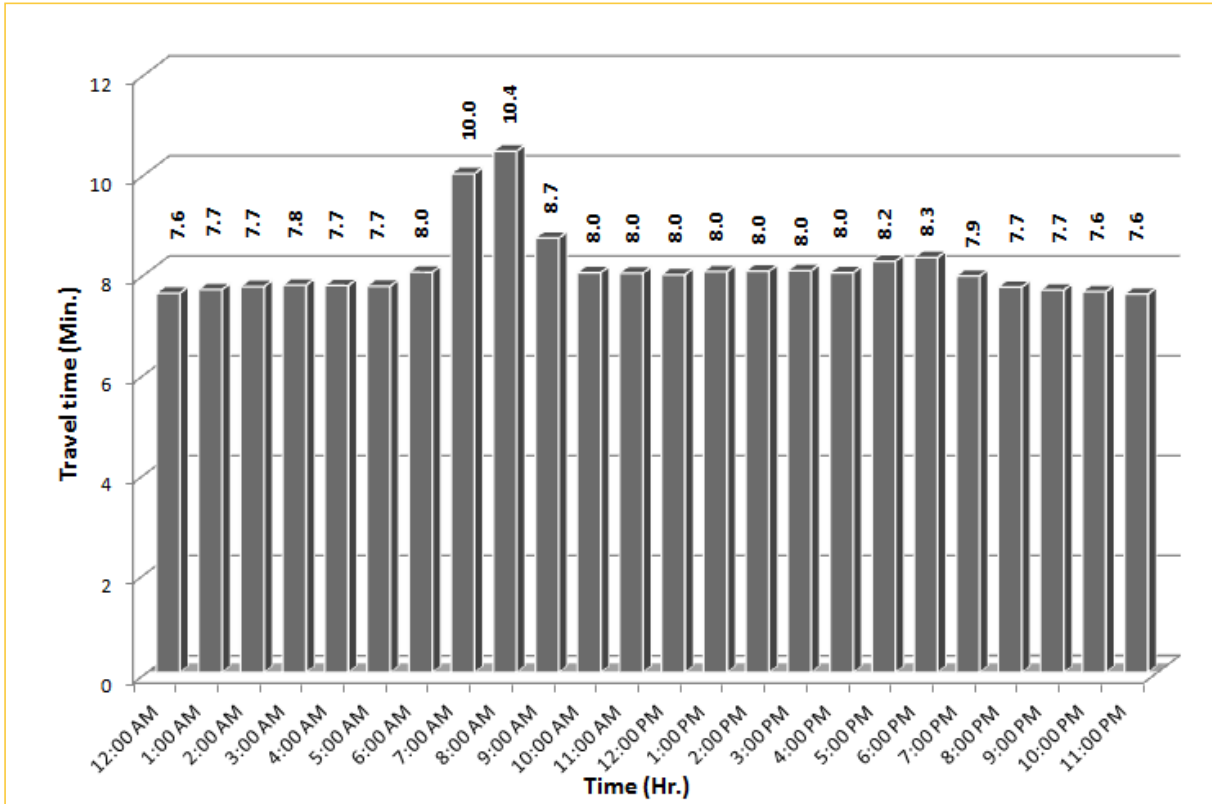

Weekdays Travel Times by Time of Day*

SR 826 Eastbound: 7.1 Miles
From: West of NW 67 Avenue
To: East of NW 12 Avenue