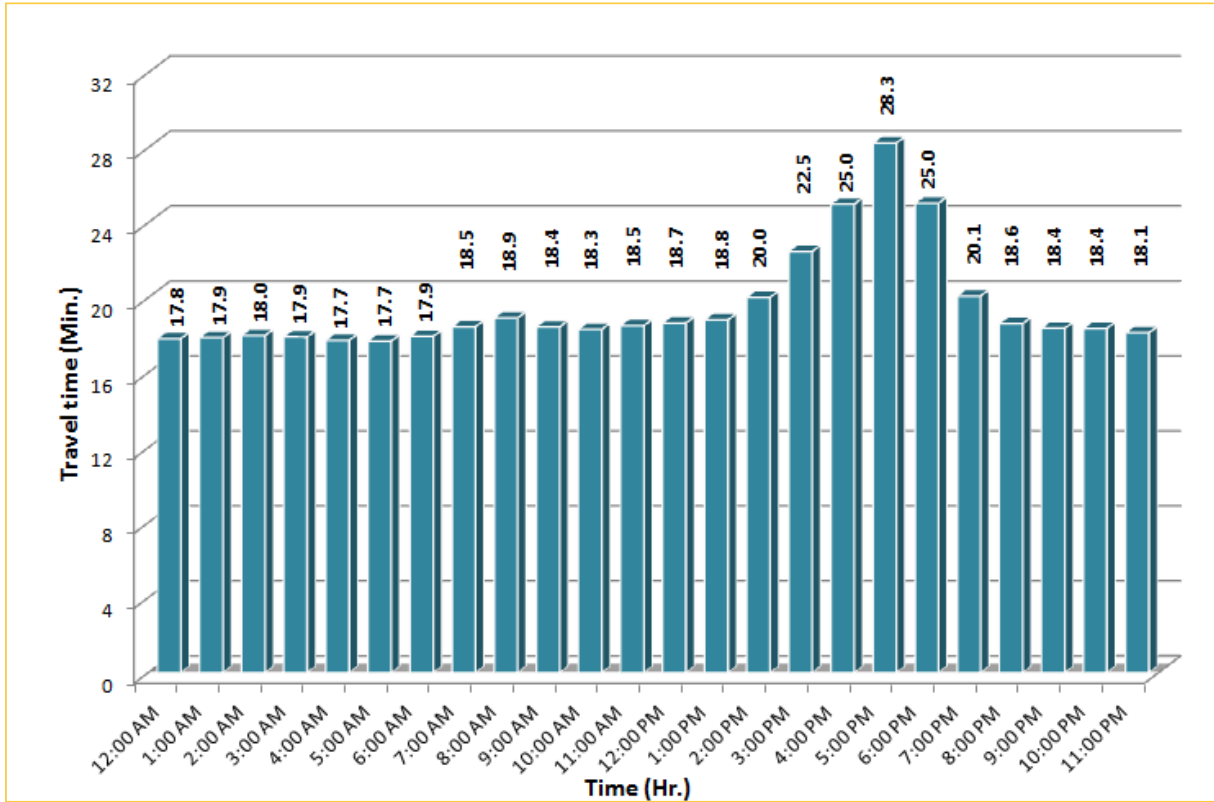

## Weekdays Travel Times by Time of Day\*

**I-95 Northbound: 17.3 Miles**  
From: US-1  
To: Miami-Dade / Broward County Line

**I-95 Southbound: 17.3 Miles**  
From: Miami-Dade / Broward County Line  
To: US-1

\* Twelve-month average travel times from September - August 2013. Excludes express lanes.

\* Twelve-month average travel times from September 2012 - August 2013.