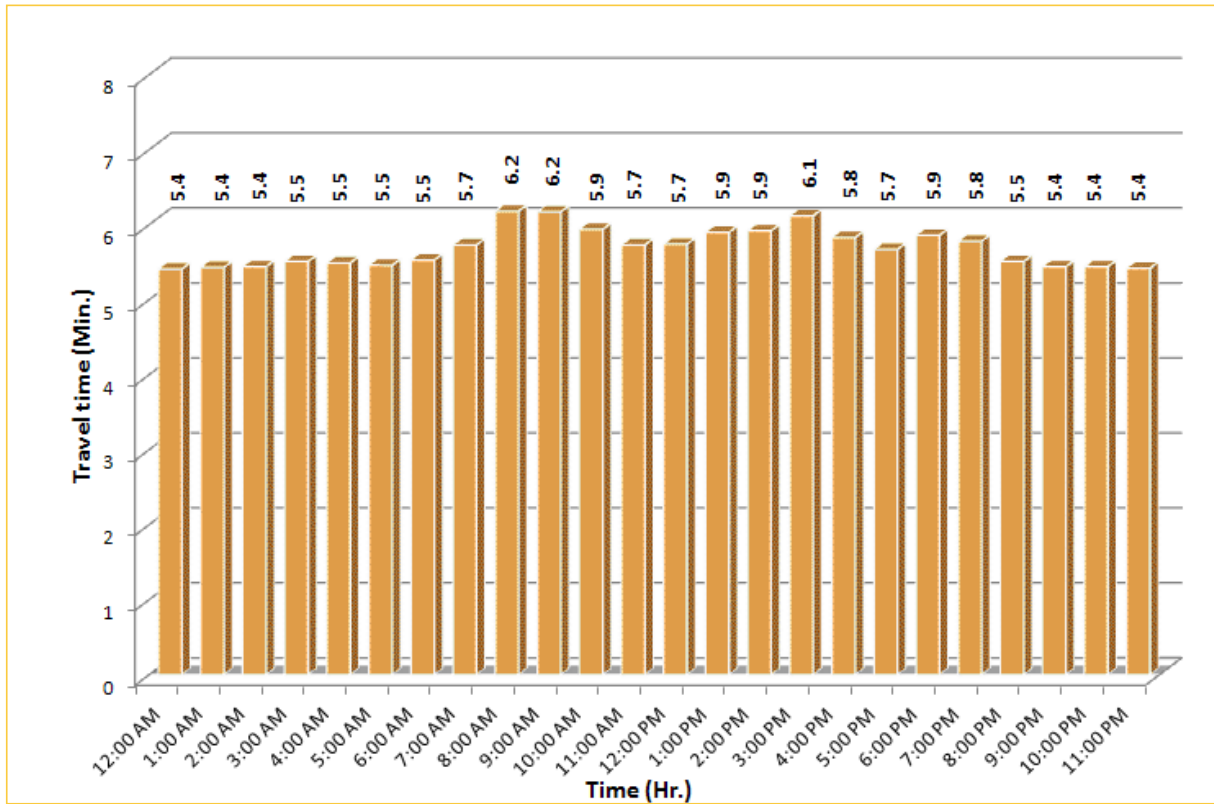

Weekdays Travel Times by Time of Day*

I-195 Eastbound: 4.9 Miles
From: West of North Miami Avenue
To: West of Alton Road