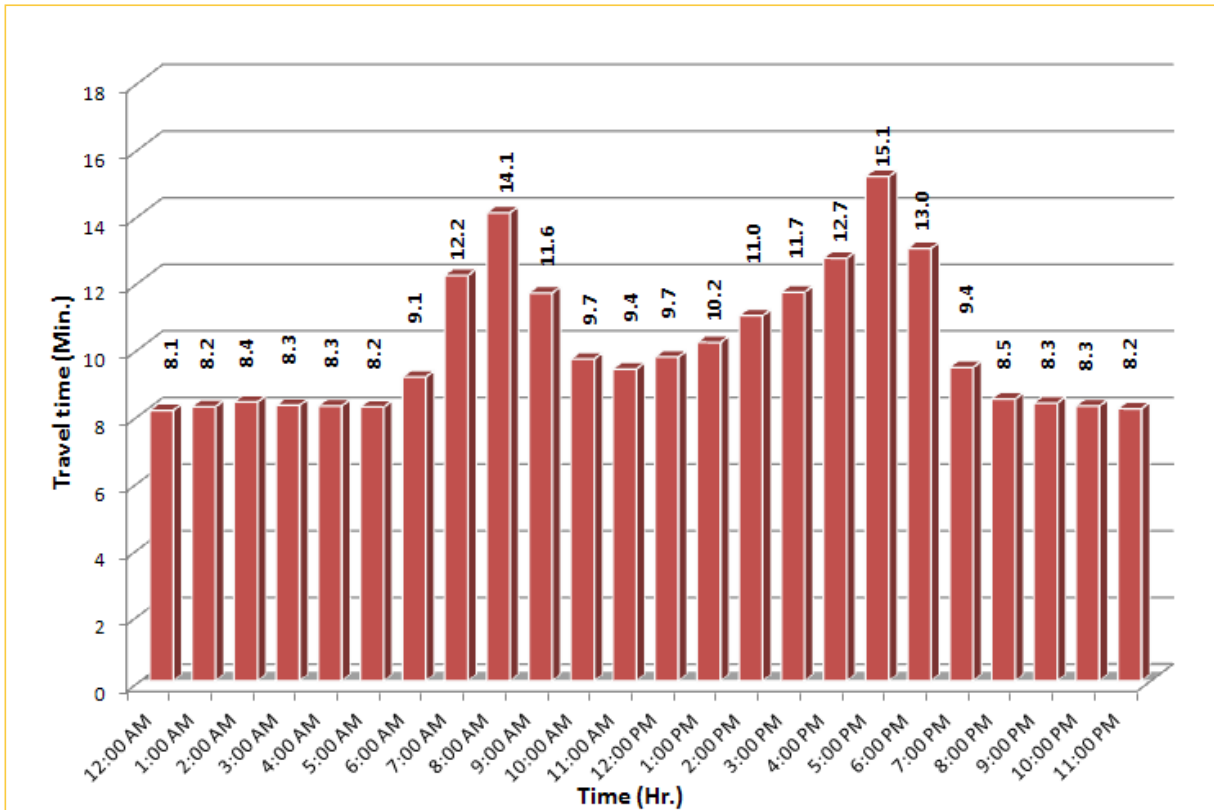

SR 826 Southbound: 8.4 Miles
From: North of NW 154 Street
To: South of NW 25 Street