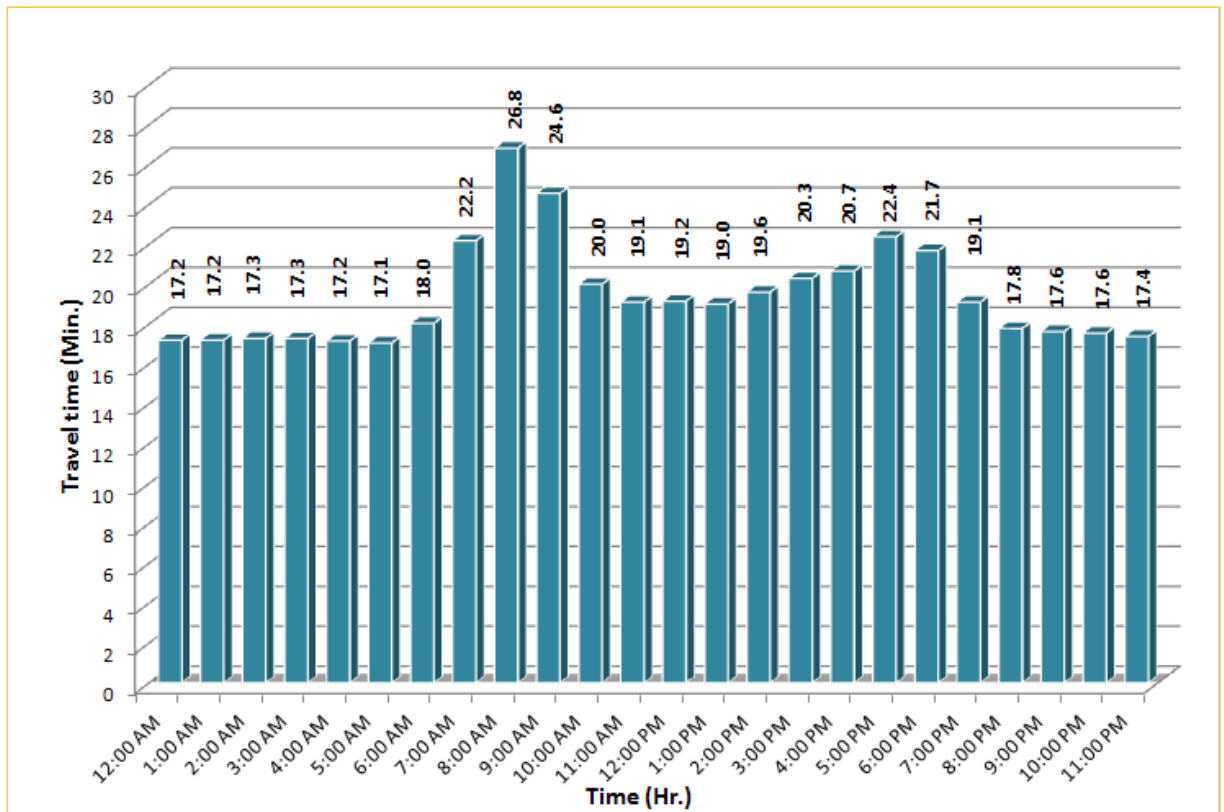

## Weekdays Travel Times by Time of Day\*

**I-95 Northbound: 17.3 Miles**  
From: US-1  
To: Miami-Dade / Broward County Line

**I-95 Southbound: 17.3 Miles**  
From: Miami-Dade / Broward County Line  
To: US-1

\* Eight-month average travel times from July 2011 - February 2012. Excludes express lanes.

\* Eight-month average travel times from July 2011 - February 2012.