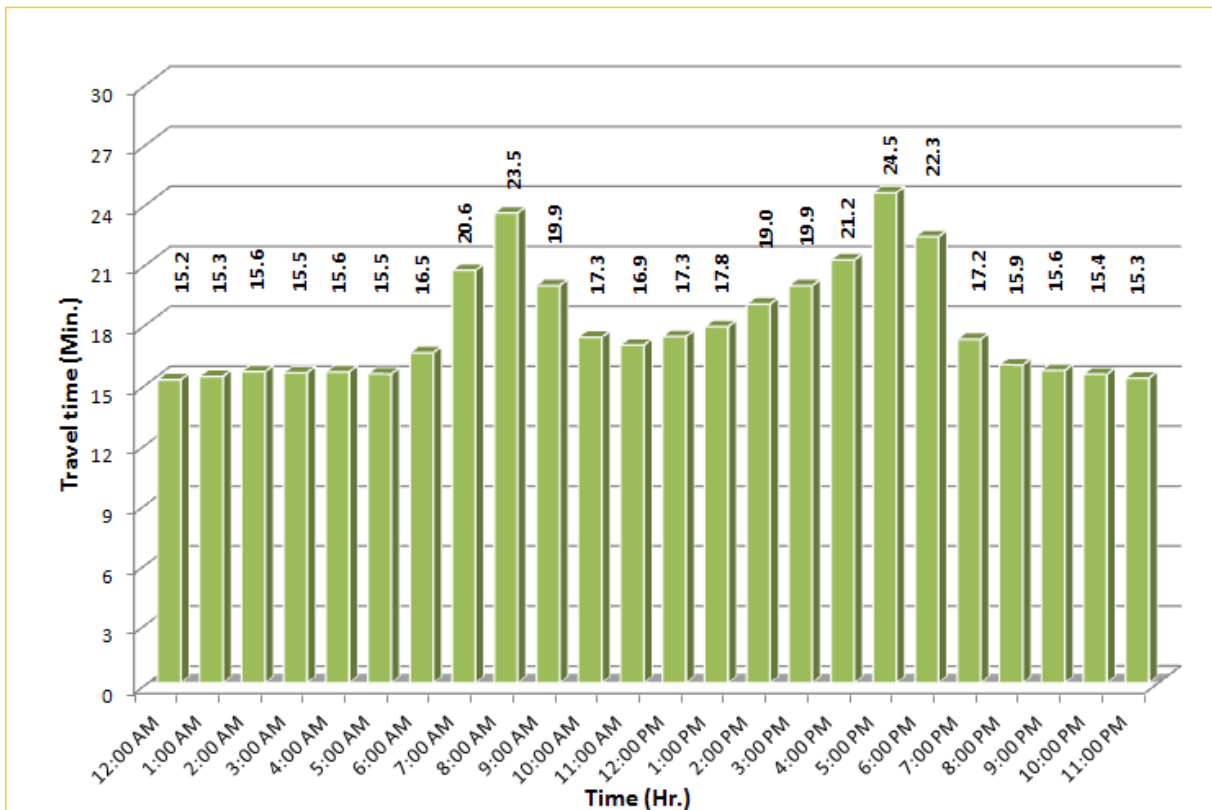

SR 826 Southbound/Westbound: 15.6 Miles
From: East of NW 12 Avenue
To: South of NW 25 Street