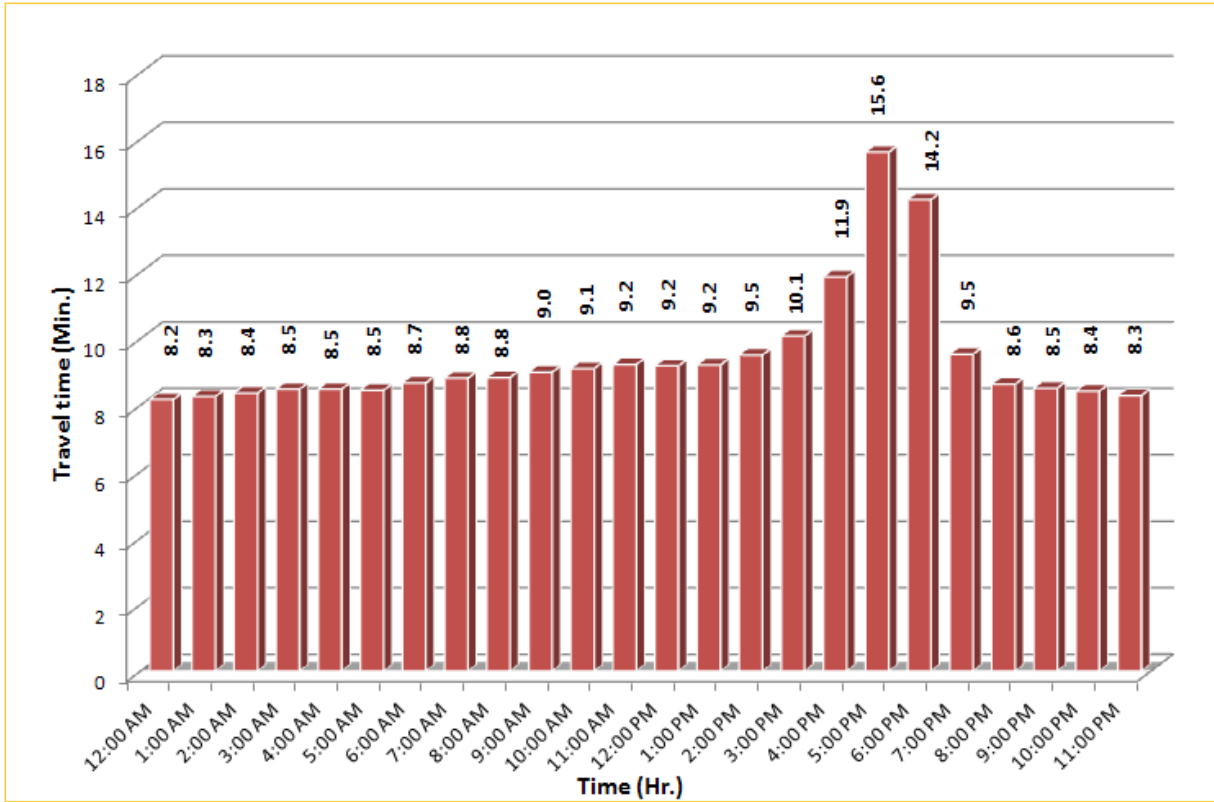

Weekdays Travel Times by Time of Day*

SR 826 Northbound: 8.4 Miles
From: South of NW 25 Street
To: North of NW 154 Street