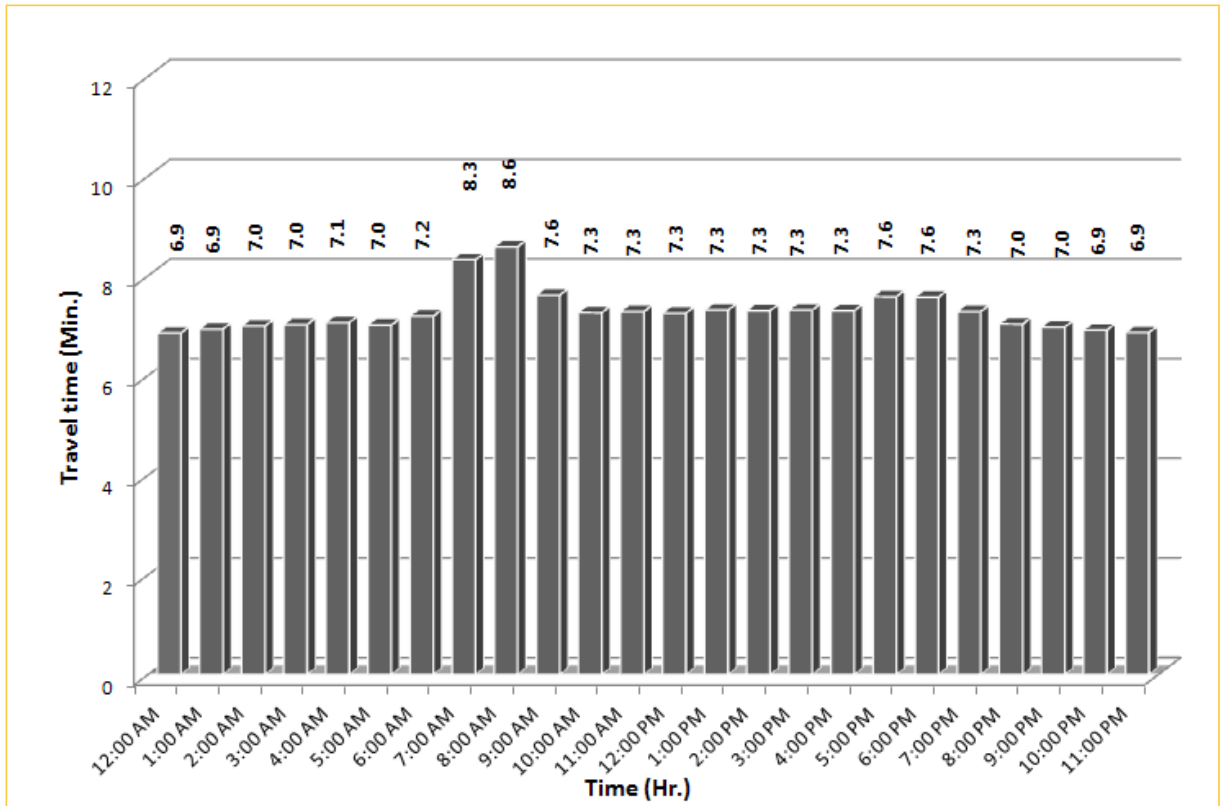

Weekdays Travel Times by Time of Day*

SR 826 Eastbound: 7.1 Miles
From: West of NW 67 Avenue
To: East of NW 12 Avenue