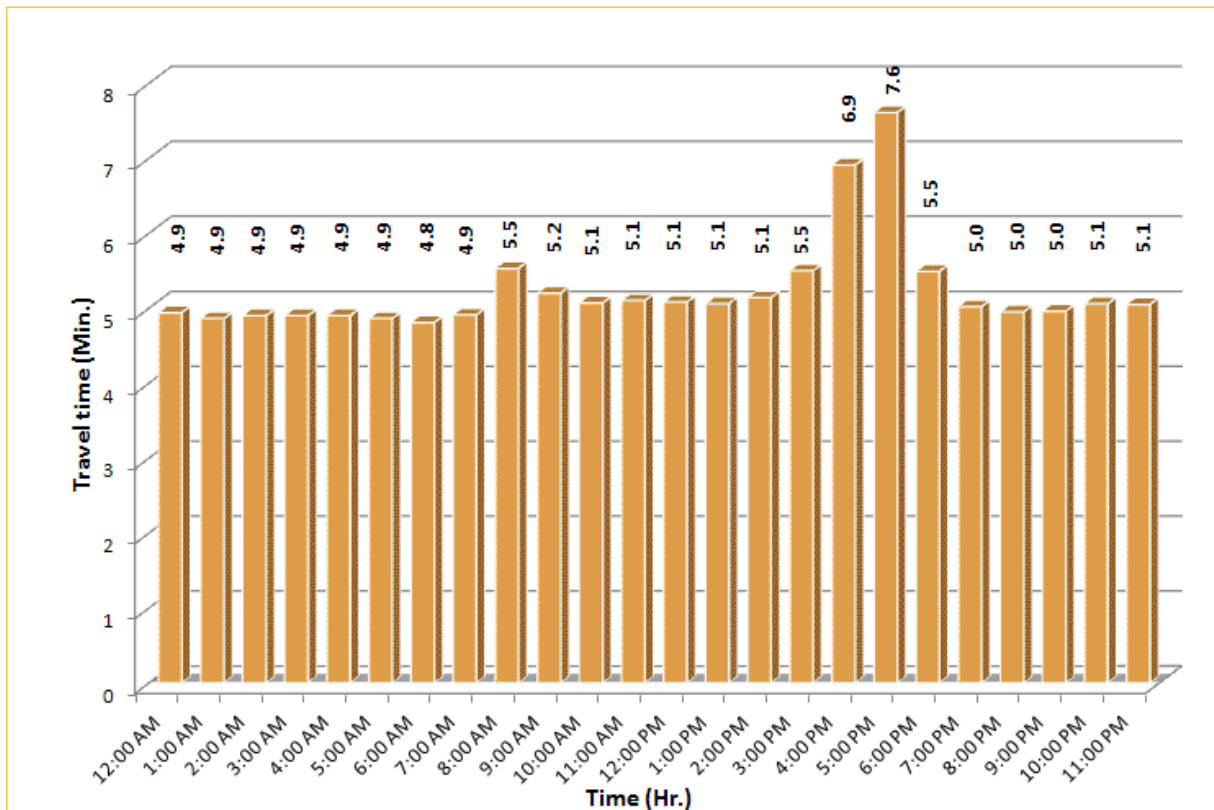

I-195 Westbound: 4.9 Miles
From: West of Alton Road
To: West of North Miami Avenue