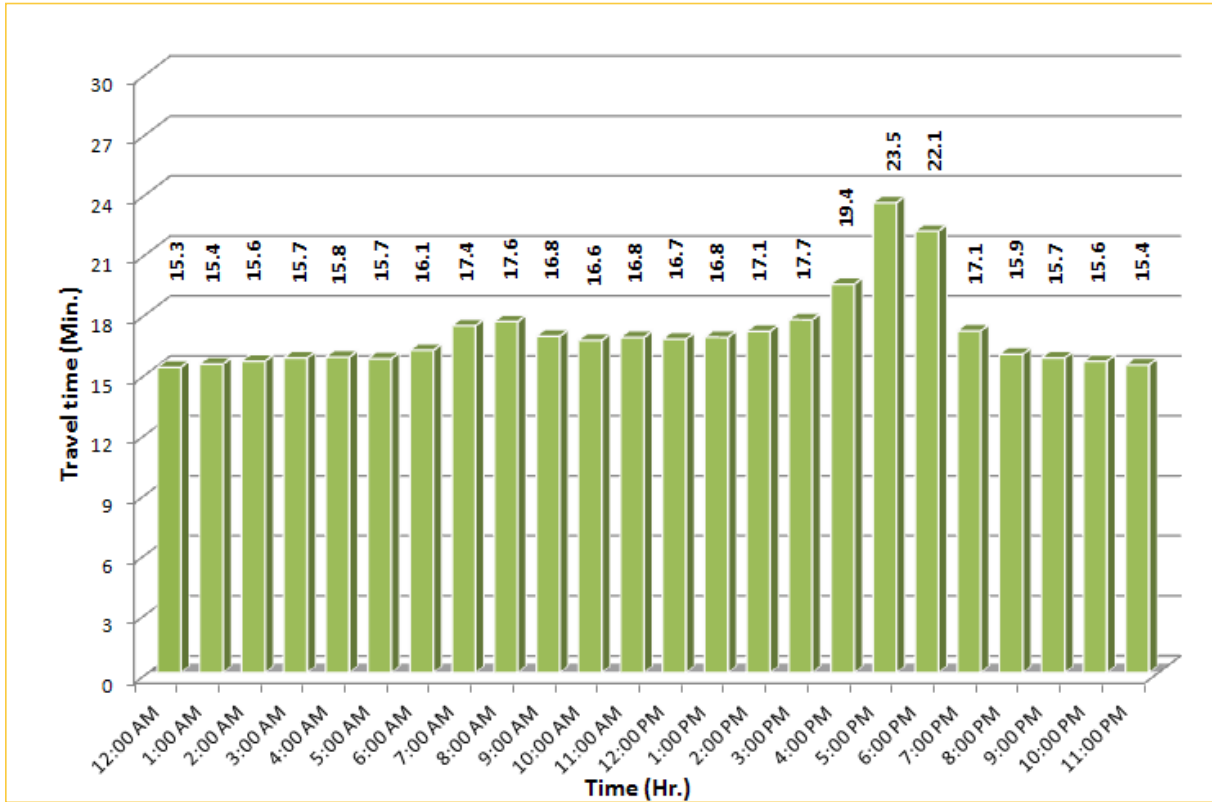

Weekdays Travel Times by Time of Day*

SR 826 Northbound/Eastbound : 15.6 Miles
From: South of NW 25 Street
To: East of NW 12 Avenue