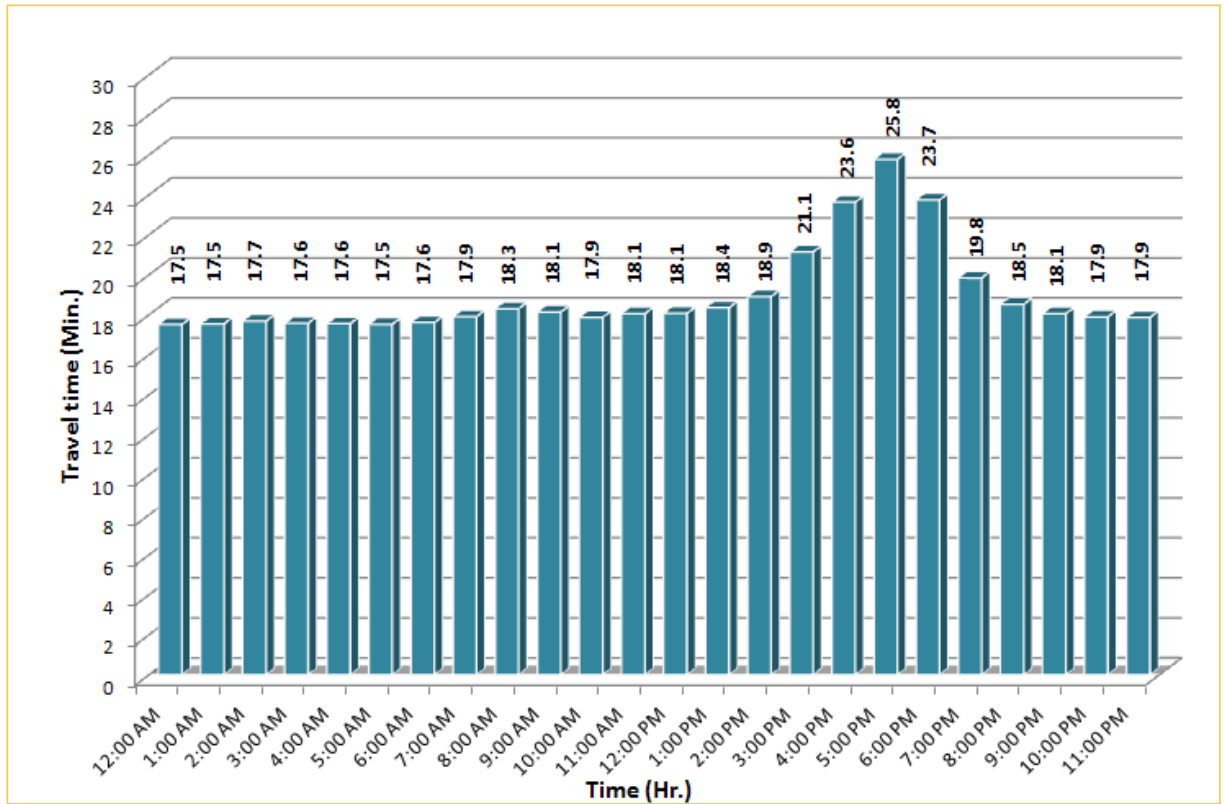

## Weekdays Travel Times by Time of Day\*

**I-95 Northbound: 17.3 Miles**  
From: US-1  
To: Miami-Dade / Broward County Line

**I-95 Southbound: 17.3 Miles**  
From: Miami-Dade / Broward County Line  
To: US-1

\* Eight-month average travel times from July 2011 - February 2012. Excludes express lanes.

\* Eight-month average travel times from July 2011 - February 2012.