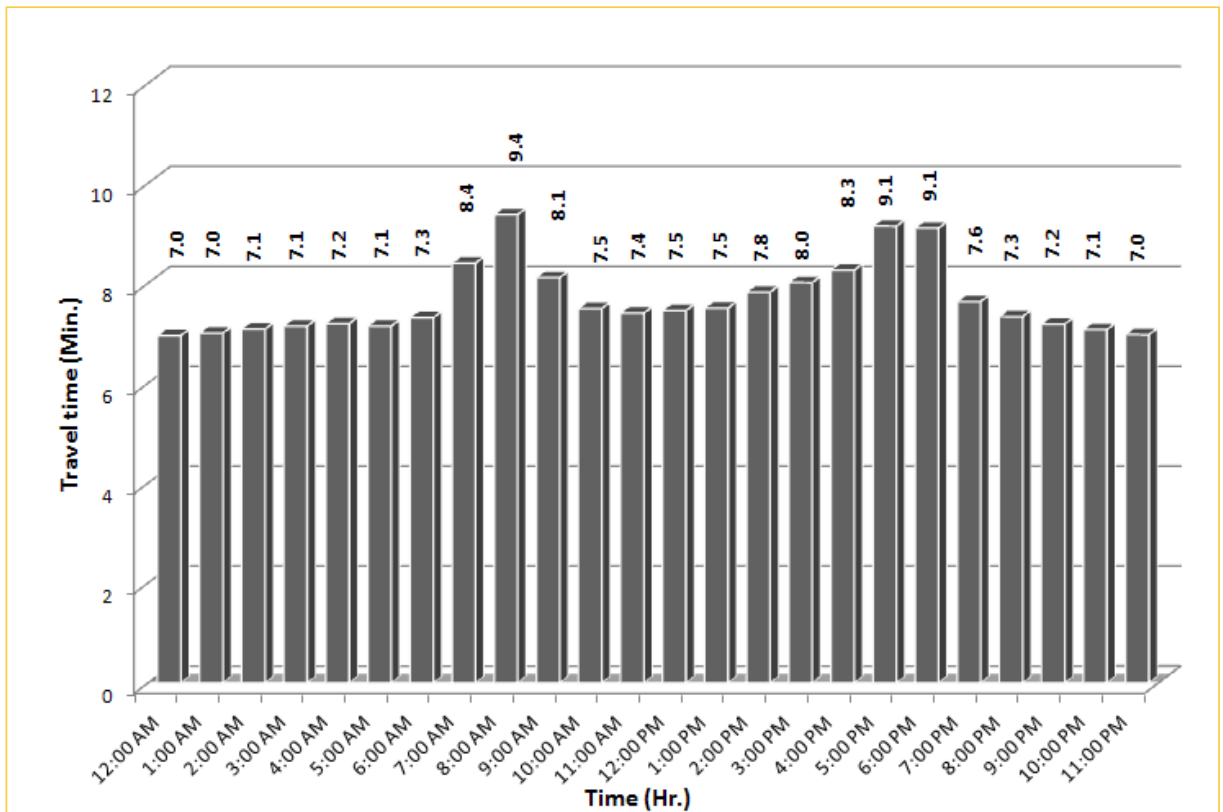

SR 826 Westbound: 7.1 Miles
From: East of NW 12 Avenue
To: West of NW 67 Avenue