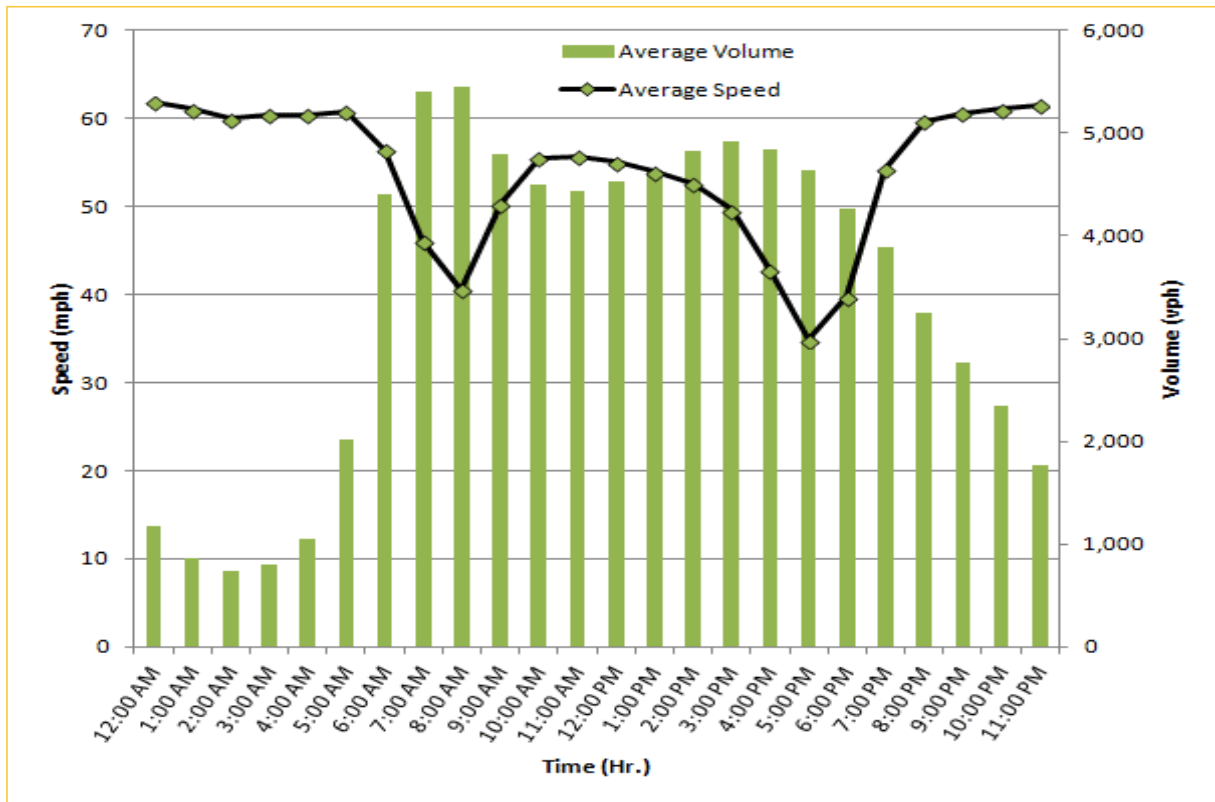

SR 826 Southbound/Westbound: 15.6 Miles
From: East of NW 12 Avenue
To: South of NW 25 Street