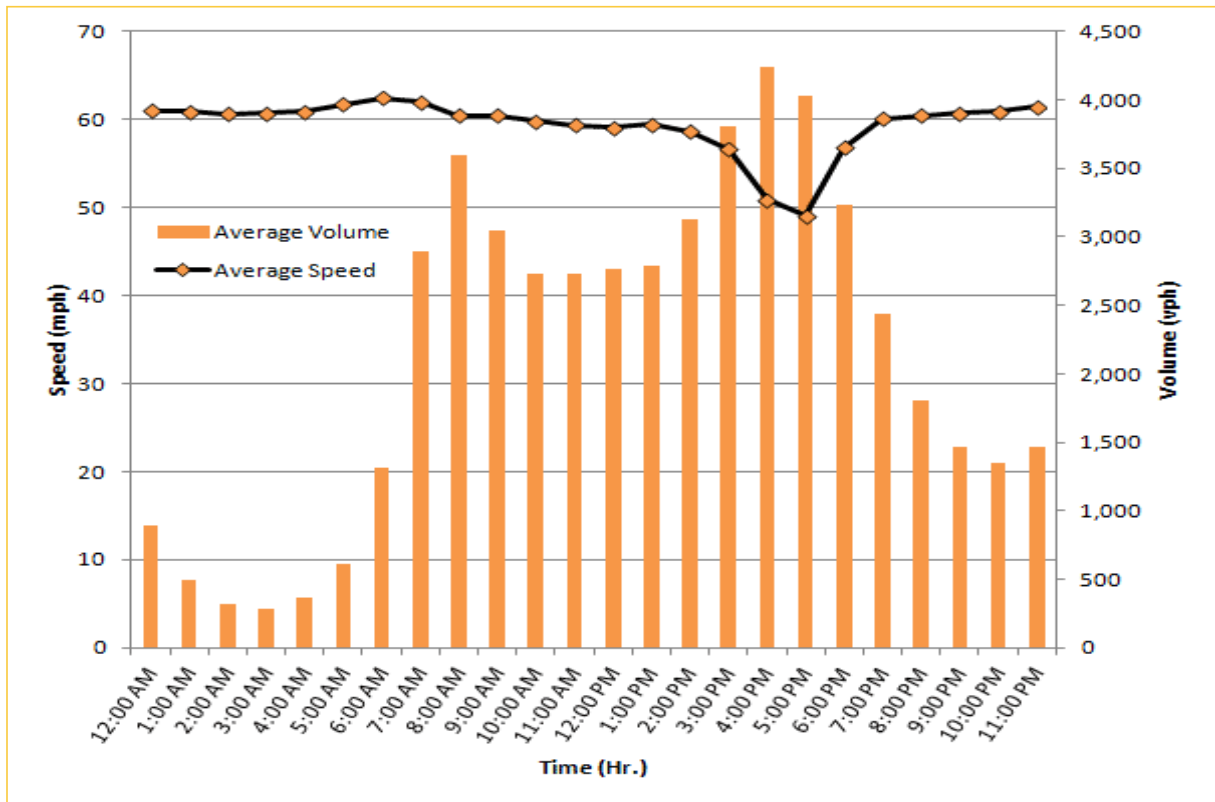

I-195 Westbound: 4.9 Miles
From: West of Alton Road
To: West of North Miami Avenue