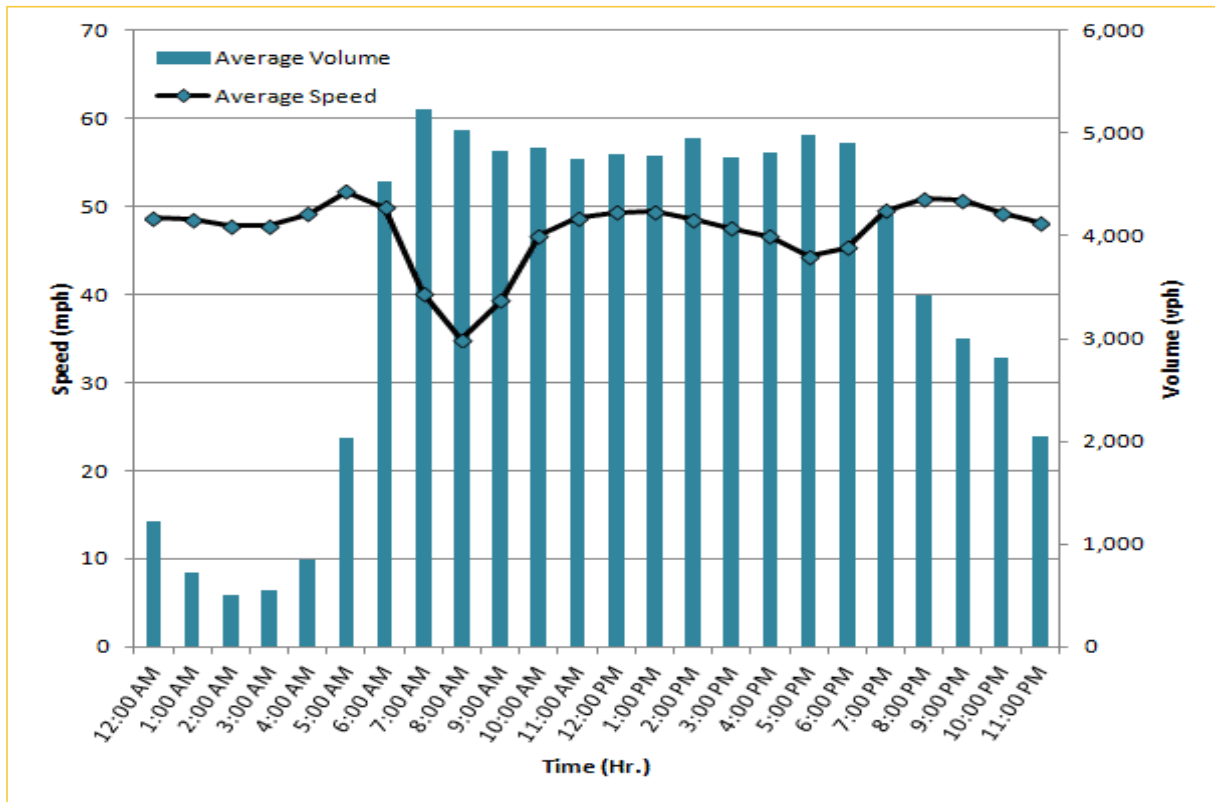

TRAVEL TIME RELIABILITY REPORT

Weekdays Speeds and Volumes by Time of Day*

I-95 Northbound: 17.3 Miles
From: US-1
To: Miami-Dade / Broward County Line

I-95 Southbound: 17.3 Miles
From: Miami-Dade / Broward County Line
To: US-1

* Twelve-month average from May 1st, 2013 to April 31th, 2014.

Excludes express lanes.

TRAVEL TIME RELIABILITY REPORT

Weekdays Speeds and Volumes by Time of Day*

I-195 Eastbound: 4.9 Miles
From: West of North Miami Avenue
To: West of Alton Road

* Twelve-month average from May 1st, 2013 to April 31th, 2014.

TRAVEL TIME RELIABILITY REPORT

Weekdays Speeds and Volumes by Time of Day*

SR 826 Eastbound: 7.1 Miles
From: West of NW 67 Avenue
To: East of NW 12 Avenue