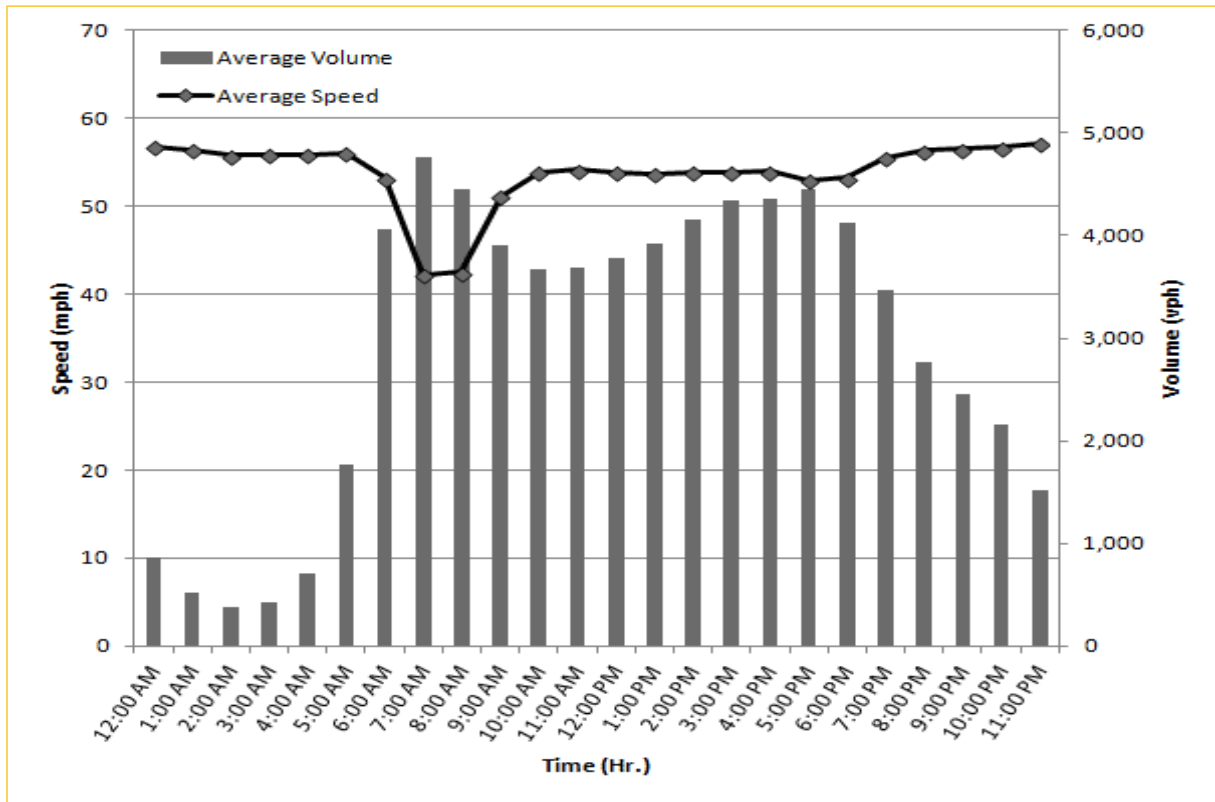

TRAVEL TIME RELIABILITY REPORT

Weekdays Speeds and Volumes by Time of Day*

SR 826 Northbound: 8.4 Miles
From: South of NW 25 Street
To: North of NW 154 Street

SR 826 Southbound: 8.4 Miles
From: North of NW 154 Street
To: South of NW 25 Street

* Twelve-month average from May 1st, 2013 to April 31th, 2014.

TRAVEL TIME RELIABILITY REPORT

Weekdays Speeds and Volumes by Time of Day*

SR 826 Eastbound: 7.1 Miles
From: West of NW 67 Avenue
To: East of NW 12 Avenue