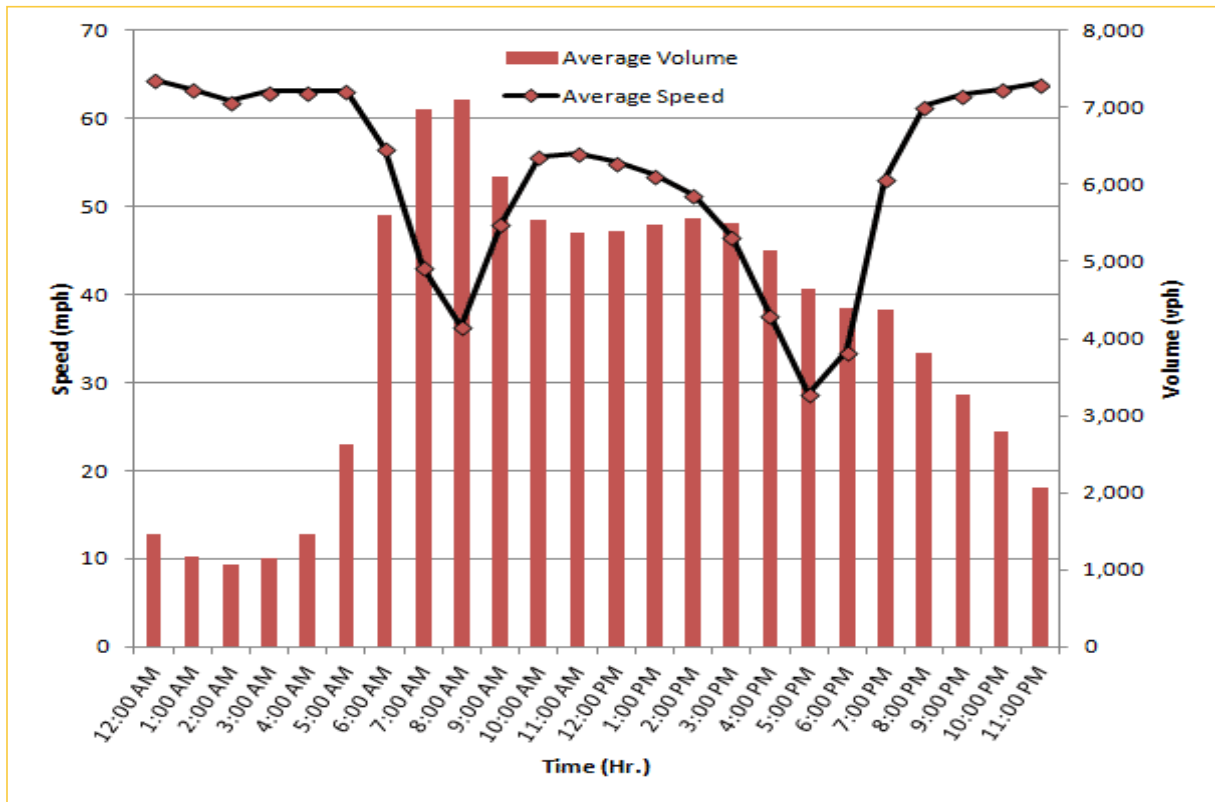

* Twelve-month average from May 1st, 2013 to April 31th, 2014.

TRAVEL TIME RELIABILITY REPORT

Weekdays Speeds and Volumes by Time of Day*

SR 826 Eastbound: 7.1 Miles
From: West of NW 67 Avenue
To: East of NW 12 Avenue