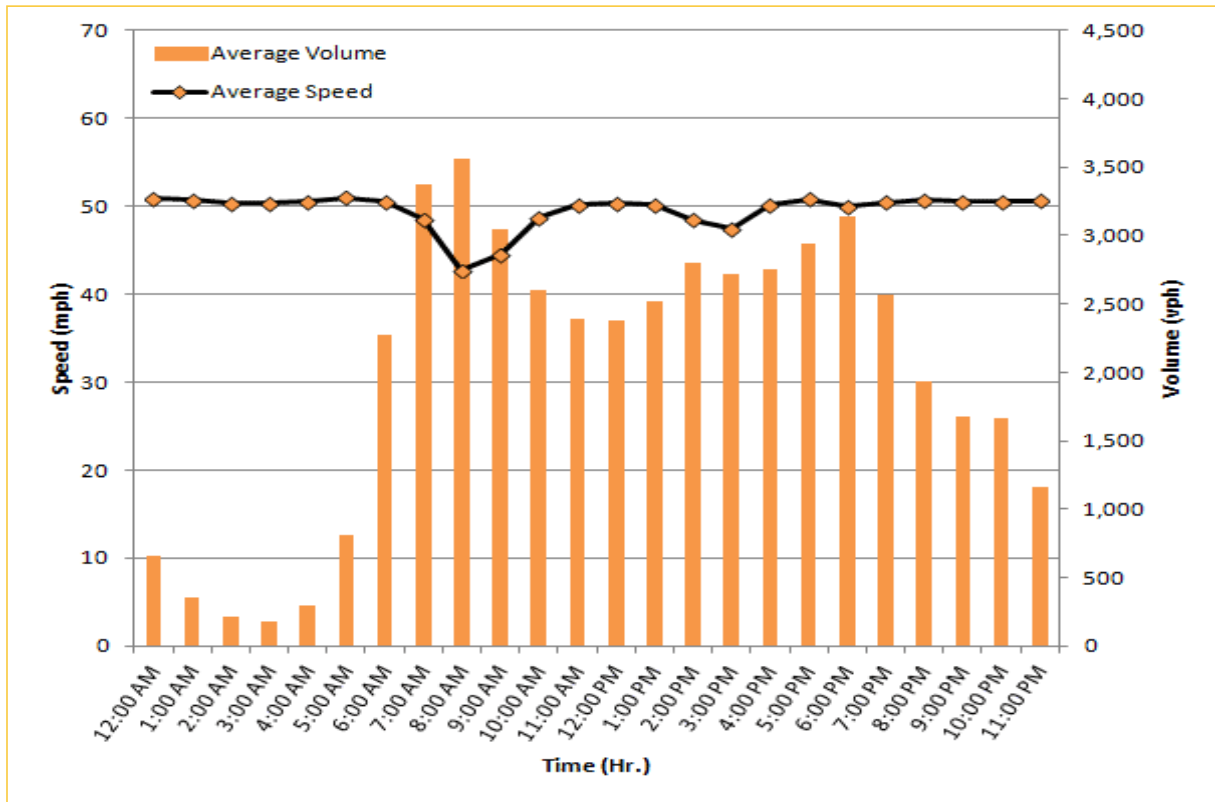

TRAVEL TIME RELIABILITY REPORT

Weekdays Speeds and Volumes by Time of Day*

I-95 Northbound: 17.3 Miles
From: US-1
To: Miami-Dade / Broward County Line

I-95 Southbound: 17.3 Miles
From: Miami-Dade / Broward County Line
To: US-1

* Twelve-month average from May 1st, 2013 to April 31th, 2014.

Excludes express lanes.

TRAVEL TIME RELIABILITY REPORT

Weekdays Speeds and Volumes by Time of Day*

I-195 Eastbound: 4.9 Miles
From: West of North Miami Avenue
To: West of Alton Road

* Twelve-month average from May 1st, 2013 to April 31th, 2014.

TRAVEL TIME RELIABILITY REPORT

Weekdays Speeds and Volumes by Time of Day*

SR 826 Eastbound: 7.1 Miles
From: West of NW 67 Avenue
To: East of NW 12 Avenue