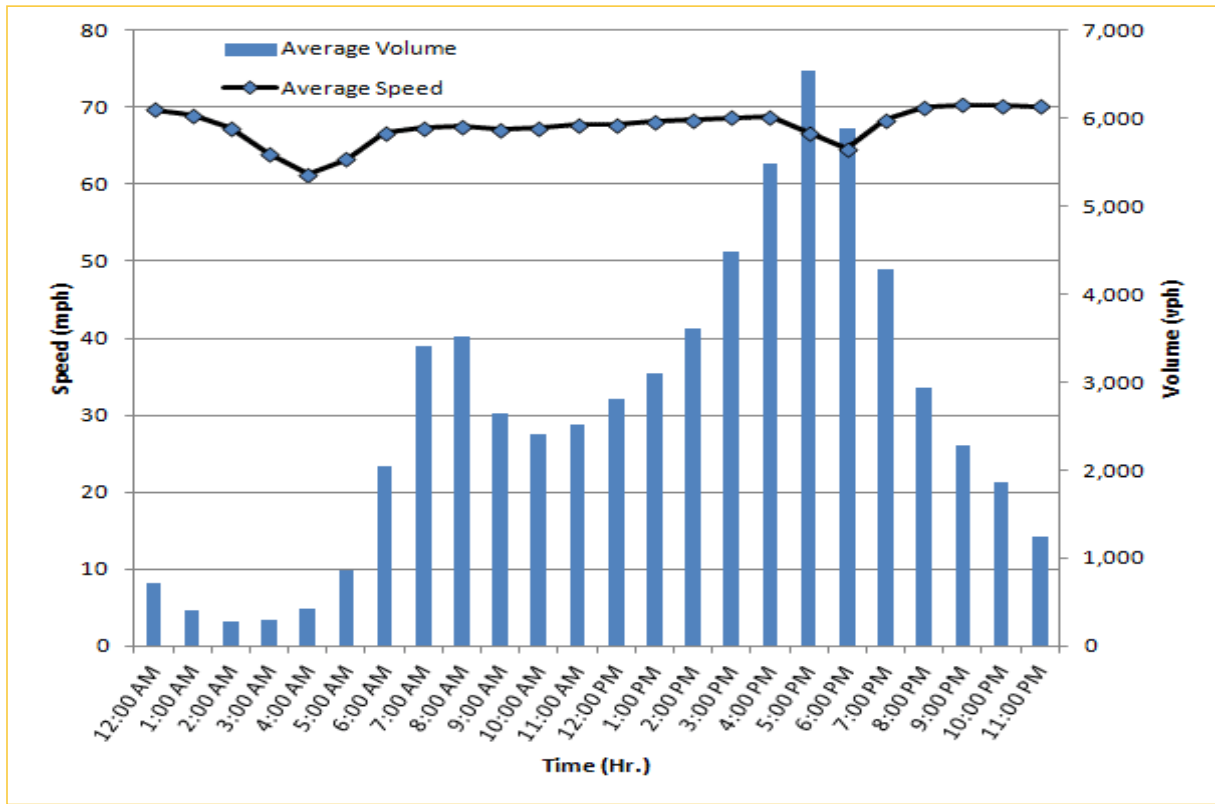

TRAVEL TIME RELIABILITY REPORT

Weekdays Speeds and Volumes by Time of Day*

I-75 Northbound: 5.4 Miles
From: West of SR 826
To: North of Florida's Turnpike