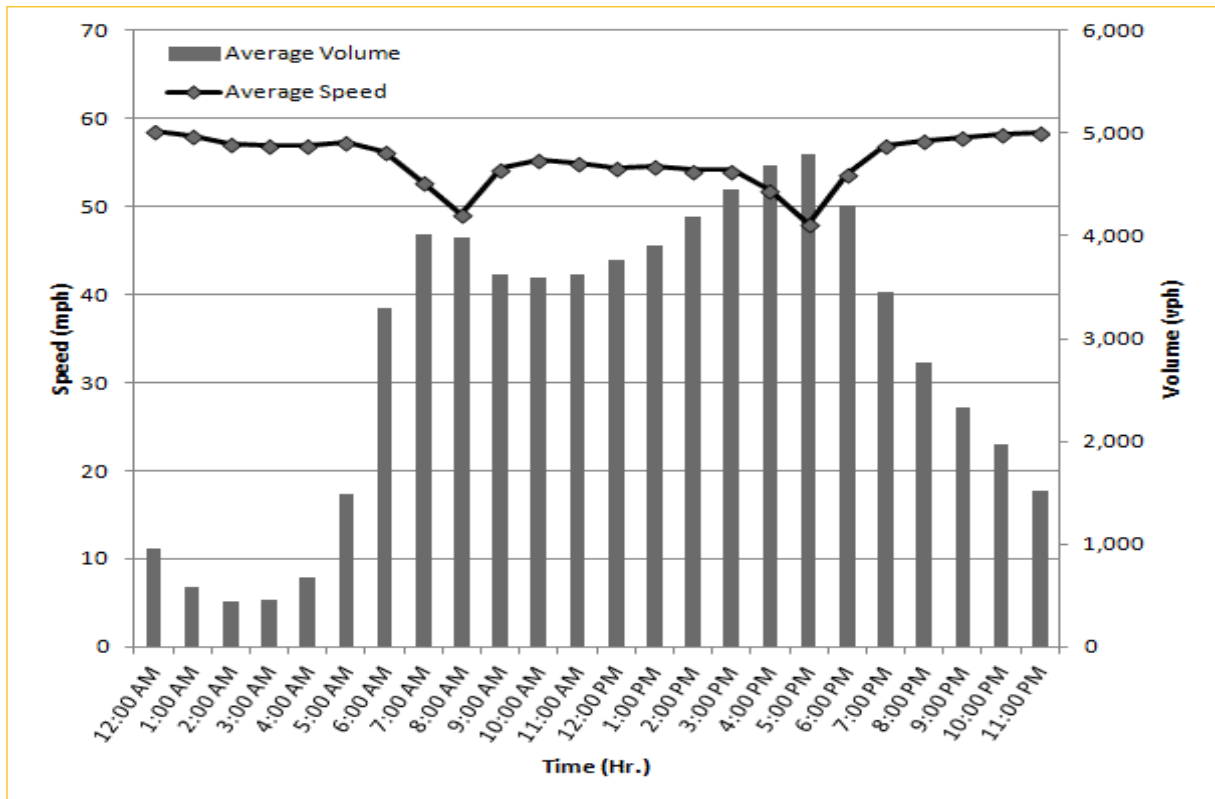

* Twelve-month average from May 1st, 2013 to April 31th, 2014.

TRAVEL TIME RELIABILITY REPORT

Weekdays Speeds and Volumes by Time of Day*

SR 826 Eastbound: 7.1 Miles
From: West of NW 67 Avenue
To: East of NW 12 Avenue

SR 826 Westbound: 7.1 Miles
From: East of NW 12 Avenue
To: West of NW 67 Avenue

* Twelve-month average from May 1st, 2013 to April 31th, 2014.

TRAVEL TIME RELIABILITY REPORT

Weekdays Speeds and Volumes by Time of Day*