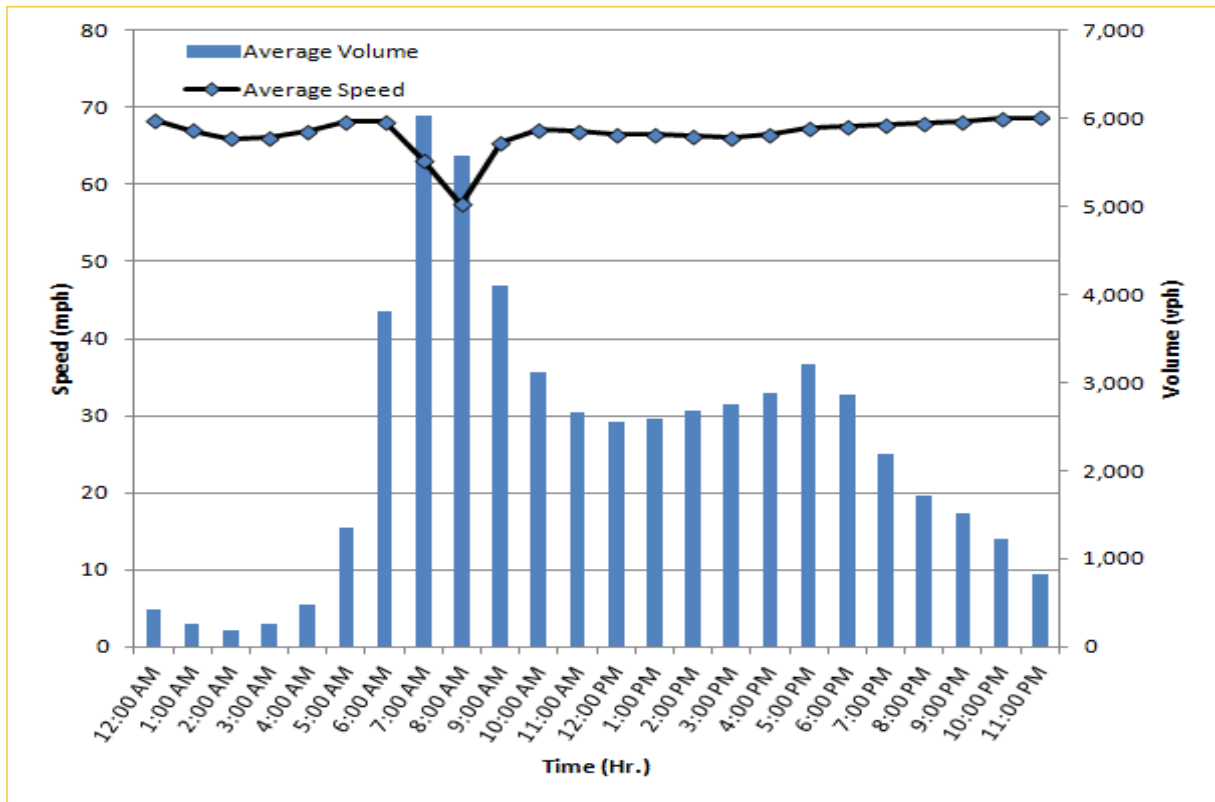

I-75 Southbound: 5.4 Miles
From: North of Florida's Turnpike
To: West of SR 826