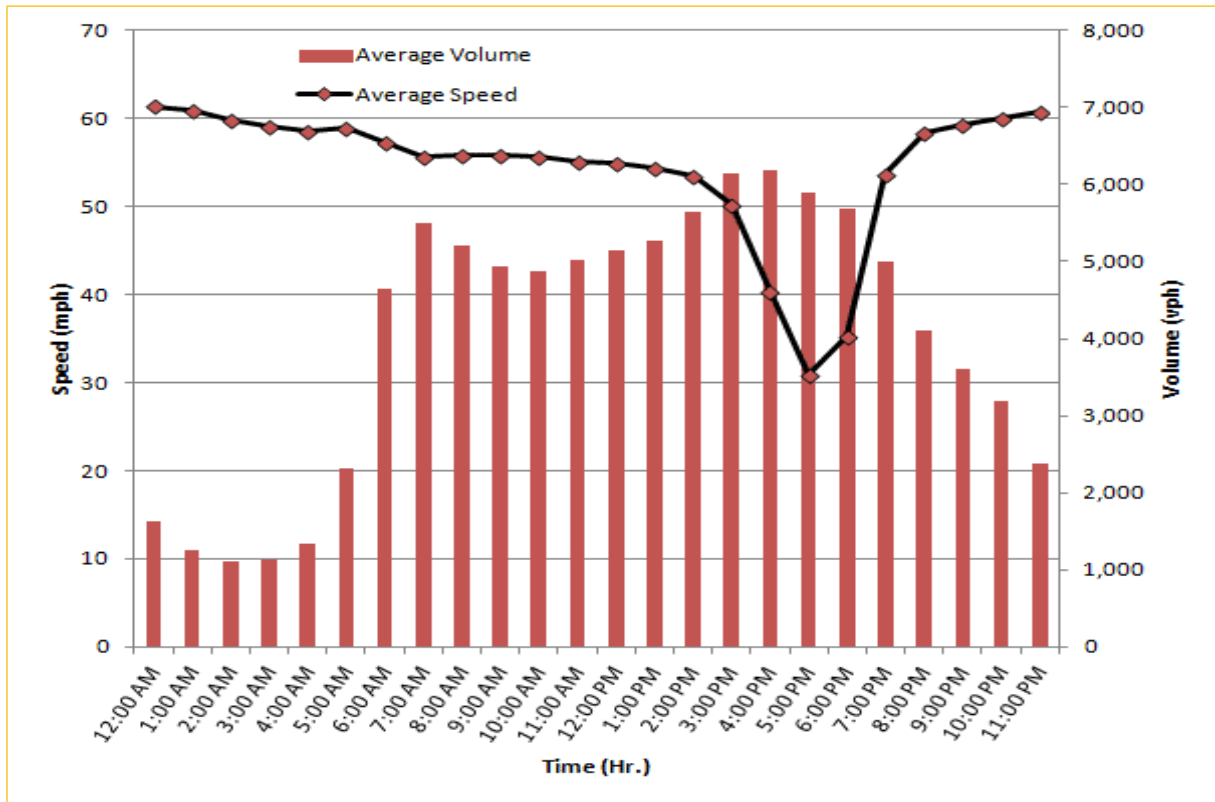

TRAVEL TIME RELIABILITY REPORT

Weekdays Speeds and Volumes by Time of Day*

SR 826 Northbound: 8.4 Miles
From: South of NW 25 Street
To: North of NW 154 Street