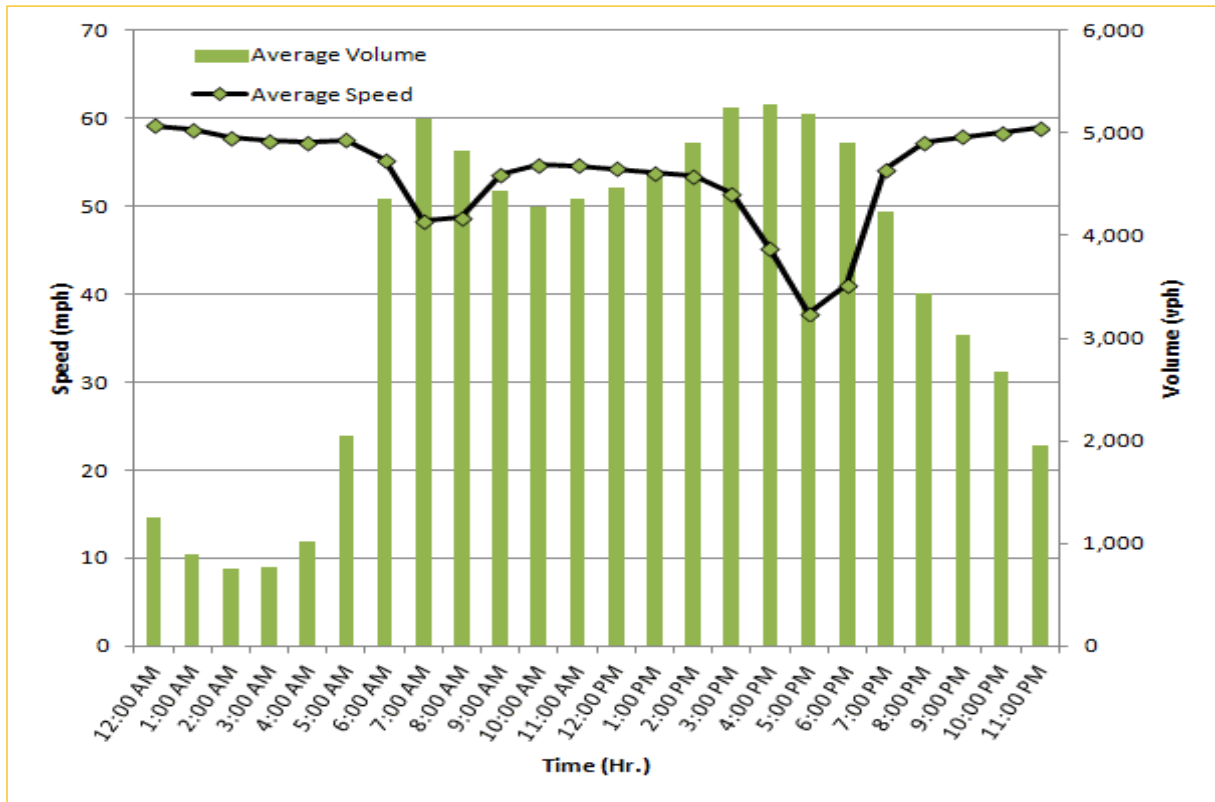

TRAVEL TIME RELIABILITY REPORT

Weekdays Speeds and Volumes by Time of Day*

SR 826 Northbound/Eastbound : 15.6 Miles
From: South of NW 25 Street
To: East of NW 12 Avenue