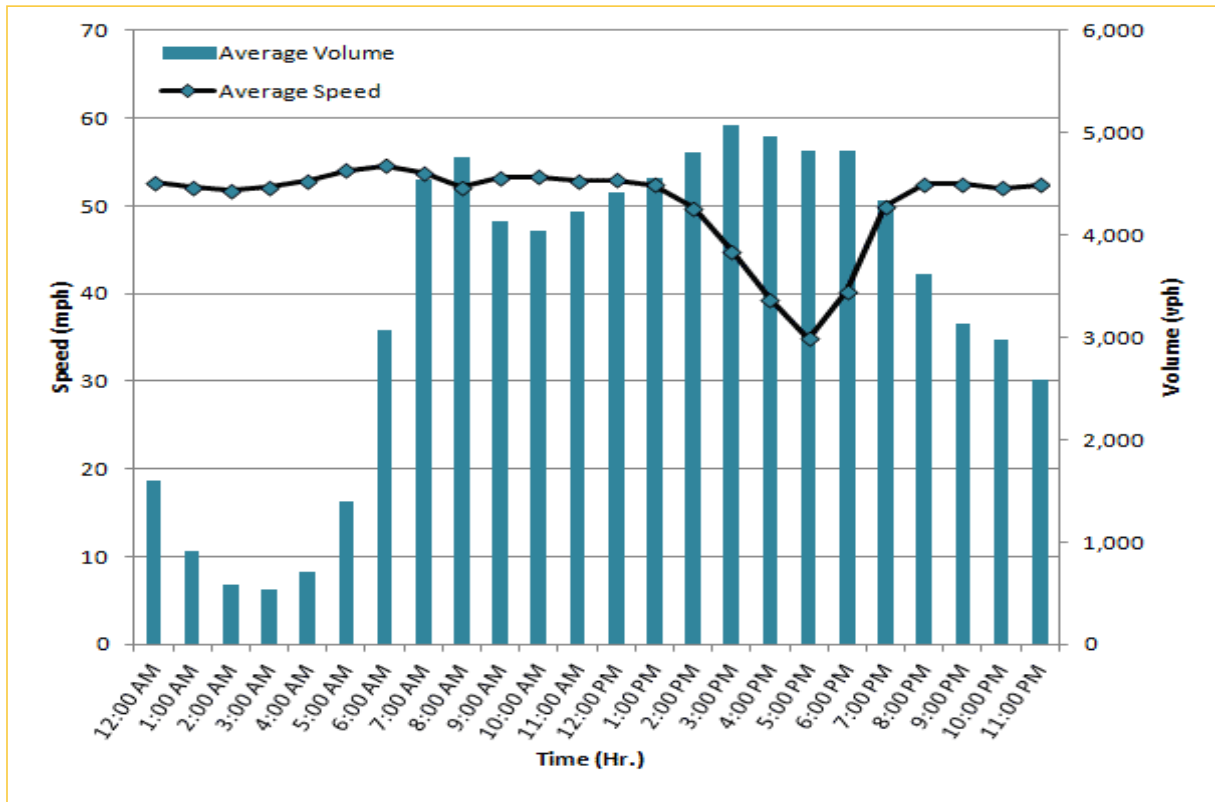

TRAVEL TIME RELIABILITY REPORT

Weekdays Speeds and Volumes by Time of Day*

I-95 Northbound: 17.3 Miles
From: US-1
To: Miami-Dade / Broward County Line

I-95 Southbound: 17.3 Miles
From: Miami-Dade / Broward County Line
To: US-1

* Twelve-month average from May 1st, 2013 to April 31th, 2014.

Excludes express lanes.

TRAVEL TIME RELIABILITY REPORT

Weekdays Speeds and Volumes by Time of Day*

I-195 Eastbound: 4.9 Miles
From: West of North Miami Avenue
To: West of Alton Road

* Twelve-month average from May 1st, 2013 to April 31th, 2014.

TRAVEL TIME RELIABILITY REPORT

Weekdays Speeds and Volumes by Time of Day*

SR 826 Eastbound: 7.1 Miles
From: West of NW 67 Avenue
To: East of NW 12 Avenue