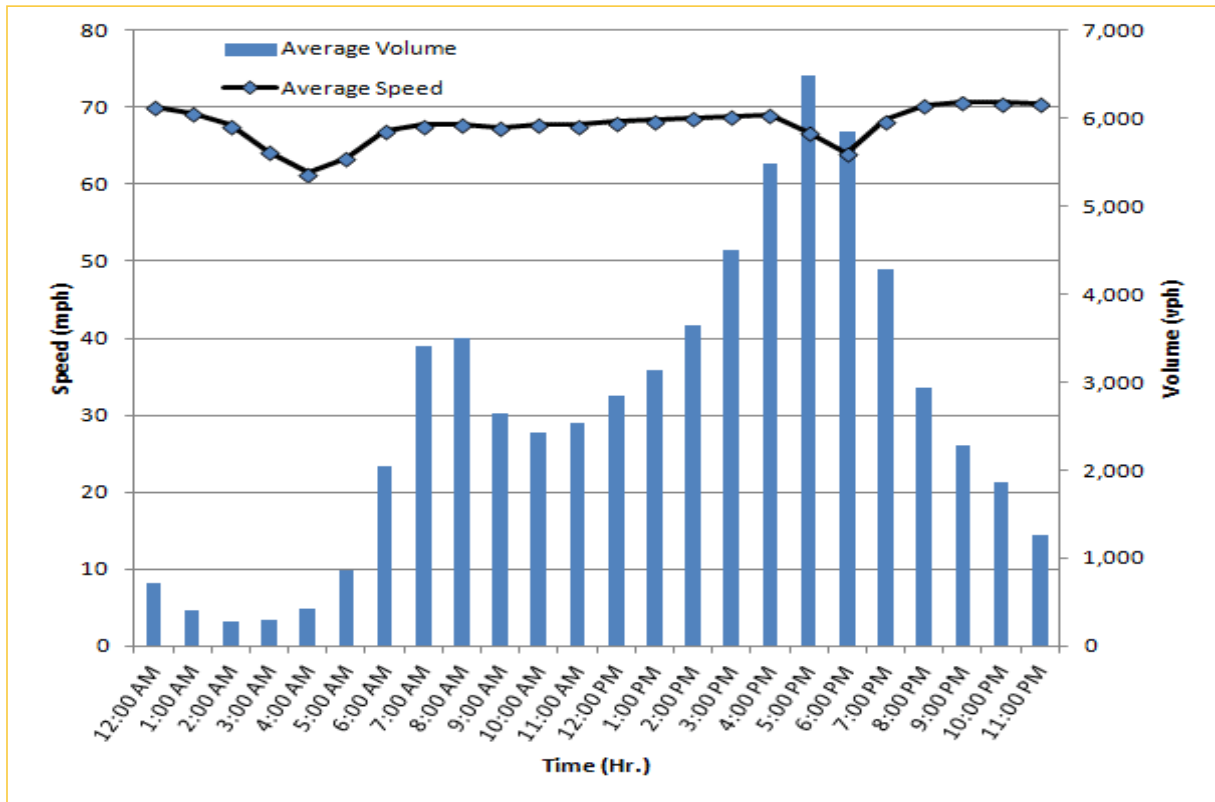

TRAVEL TIME RELIABILITY REPORT

Weekdays Speeds and Volumes by Time of Day*

I-75 Northbound: 5.4 Miles
From: West of SR 826
To: North of Florida's Turnpike