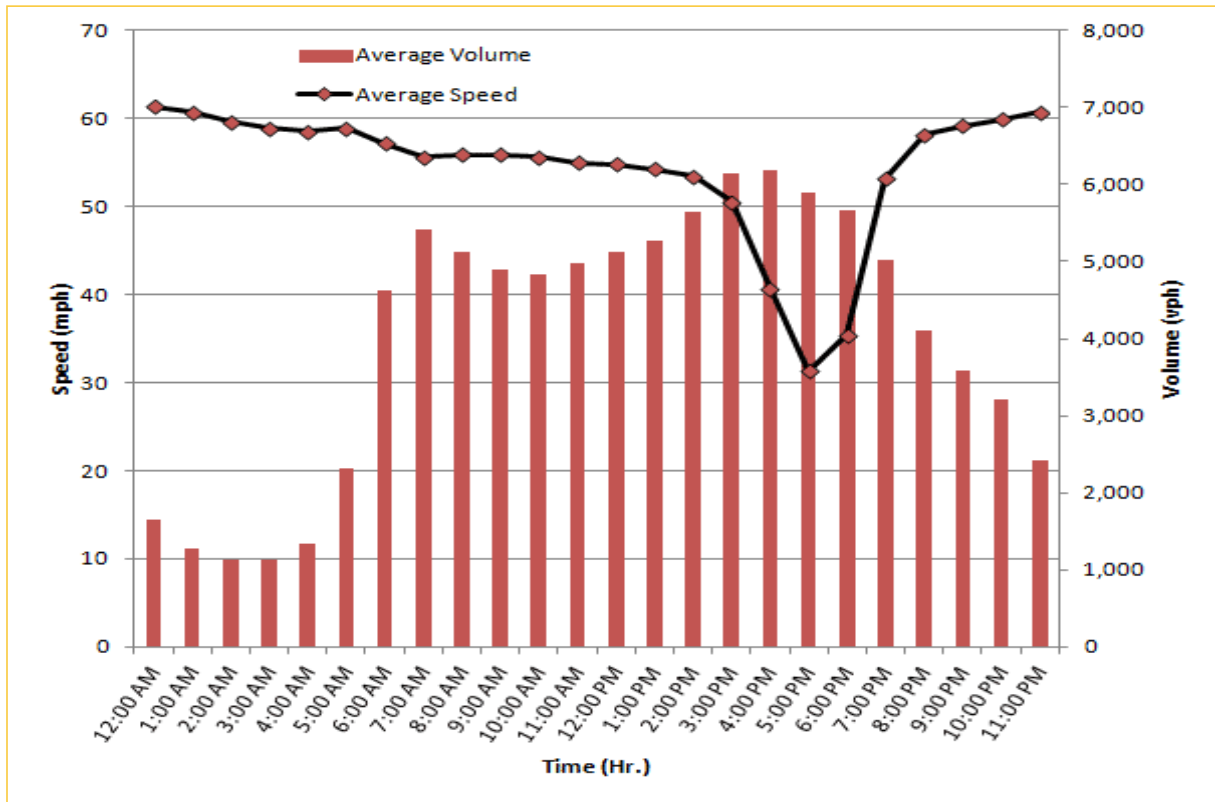

TRAVEL TIME RELIABILITY REPORT

Weekdays Speeds and Volumes by Time of Day*

SR 826 Northbound: 8.4 Miles
From: South of NW 25 Street
To: North of NW 154 Street