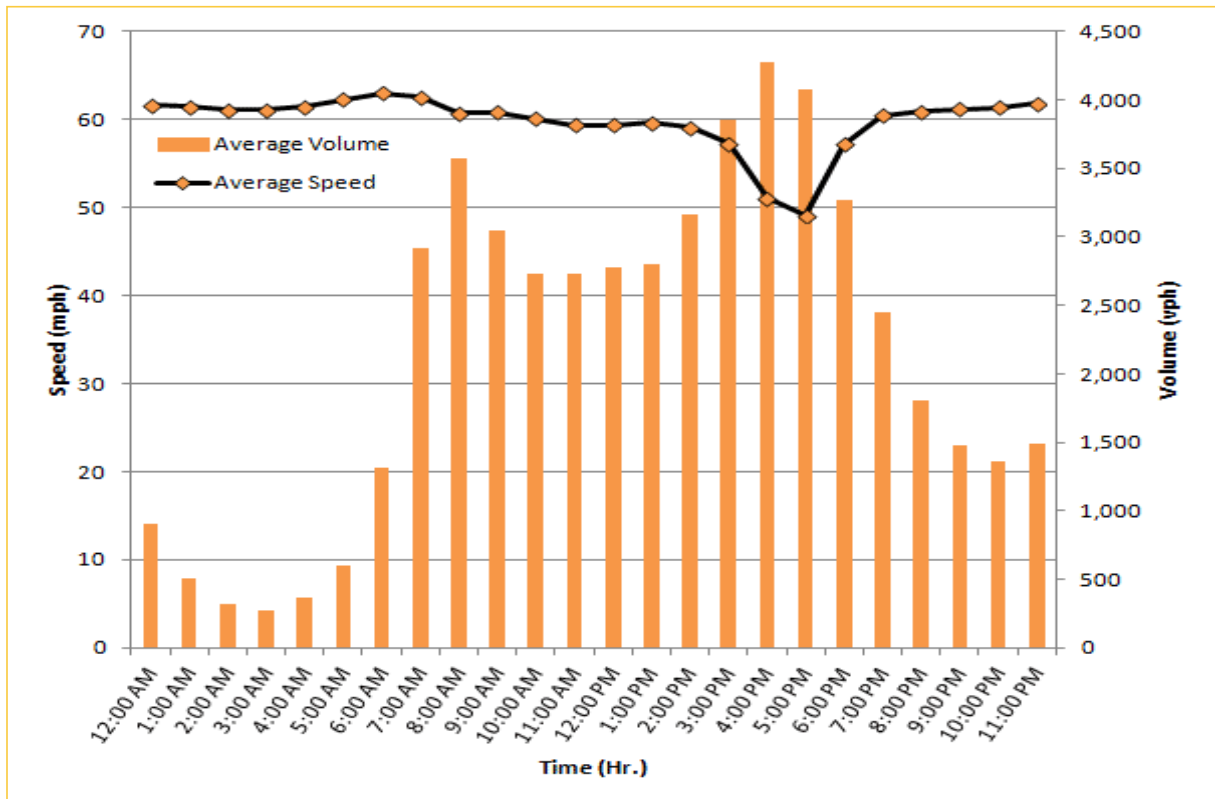

I-195 Westbound: 4.9 Miles
From: West of Alton Road
To: West of North Miami Avenue