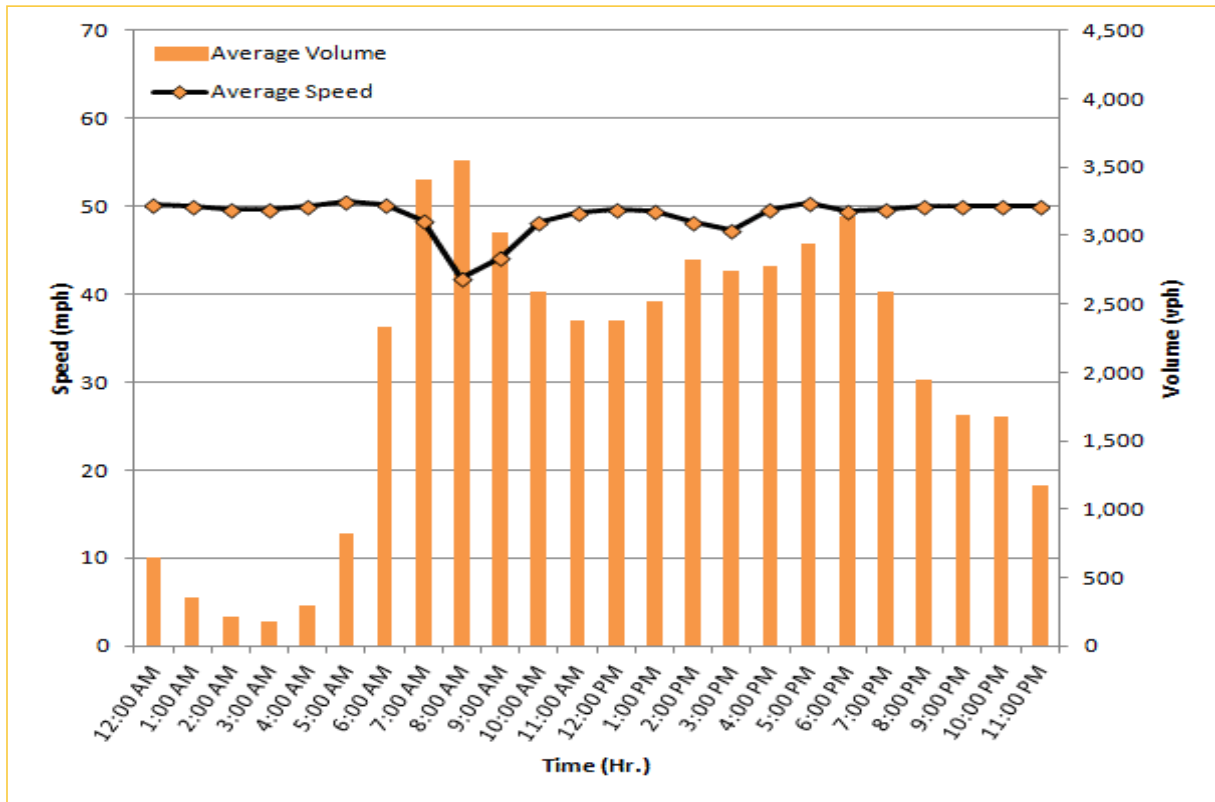

TRAVEL TIME RELIABILITY REPORT

Weekdays Speeds and Volumes by Time of Day*

I-95 Northbound: 17.3 Miles
From: US-1
To: Miami-Dade / Broward County Line

I-95 Southbound: 17.3 Miles
From: Miami-Dade / Broward County Line
To: US-1

* Twelve-month average from June 1st, 2013 to May 31st, 2014.

Excludes express lanes.

TRAVEL TIME RELIABILITY REPORT

Weekdays Speeds and Volumes by Time of Day*

I-195 Eastbound: 4.9 Miles
From: West of North Miami Avenue
To: West of Alton Road

* Twelve-month average from June 1st, 2013 to May 31st, 2014.

TRAVEL TIME RELIABILITY REPORT

Weekdays Speeds and Volumes by Time of Day*

SR 826 Eastbound: 7.1 Miles
From: West of NW 67 Avenue
To: East of NW 12 Avenue