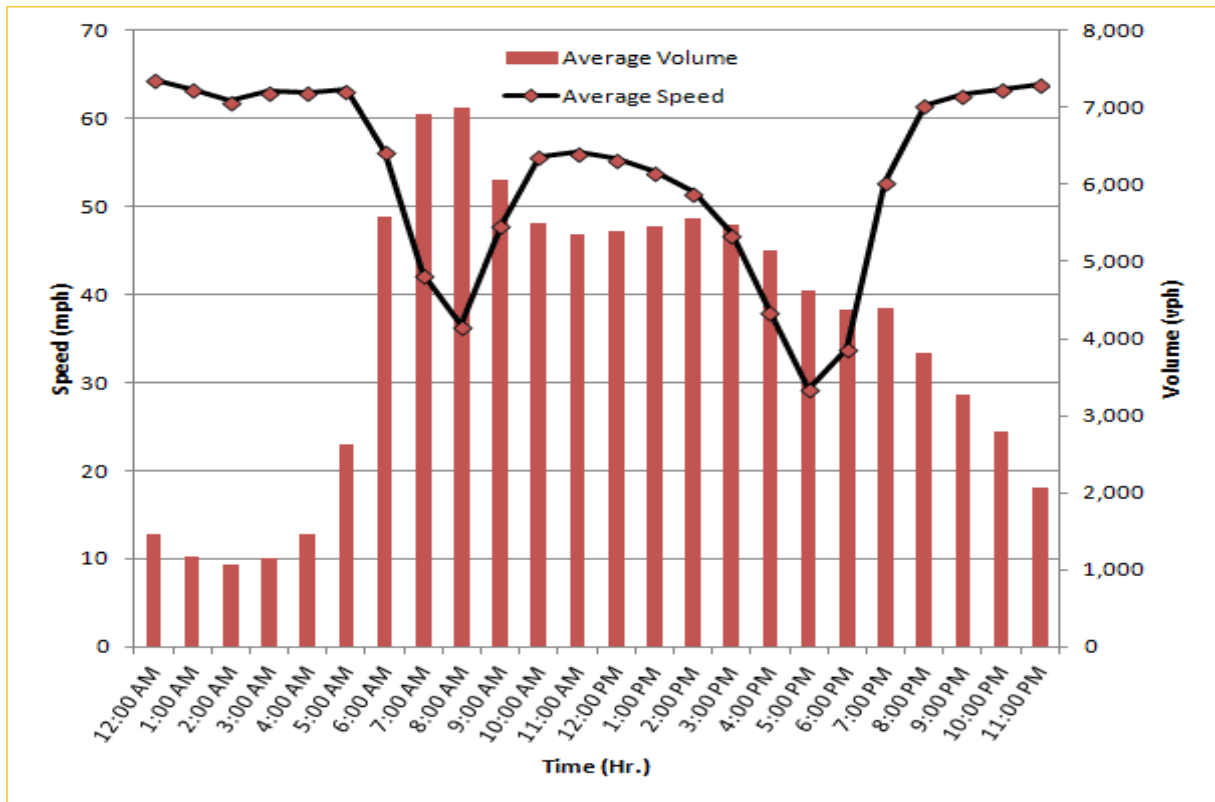

* Twelve-month average from June 1st, 2013 to May 31st, 2014.

TRAVEL TIME RELIABILITY REPORT

Weekdays Speeds and Volumes by Time of Day*

SR 826 Eastbound: 7.1 Miles
From: West of NW 67 Avenue
To: East of NW 12 Avenue