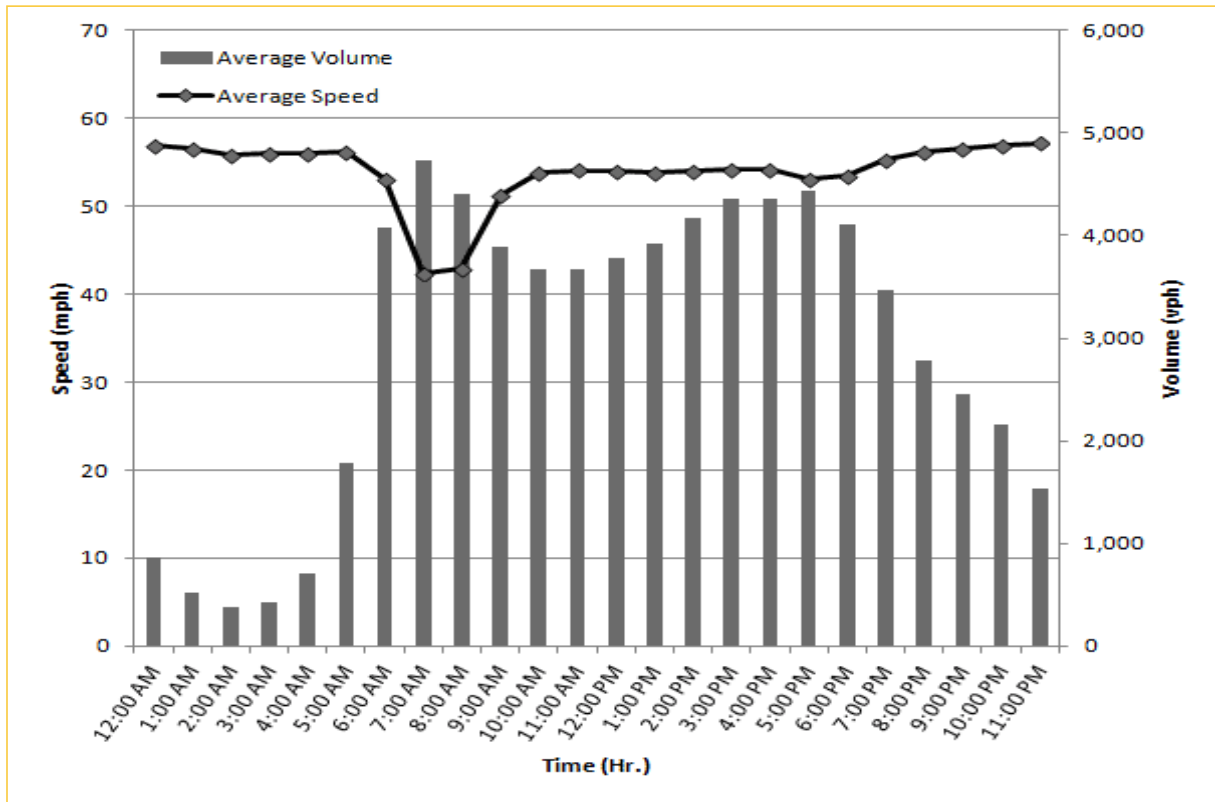

TRAVEL TIME RELIABILITY REPORT

Weekdays Speeds and Volumes by Time of Day*

SR 826 Northbound: 8.4 Miles
From: South of NW 25 Street
To: North of NW 154 Street

SR 826 Southbound: 8.4 Miles
From: North of NW 154 Street
To: South of NW 25 Street

* Twelve-month average from June 1st, 2013 to May 31st, 2014.

TRAVEL TIME RELIABILITY REPORT

Weekdays Speeds and Volumes by Time of Day*

SR 826 Eastbound: 7.1 Miles
From: West of NW 67 Avenue
To: East of NW 12 Avenue