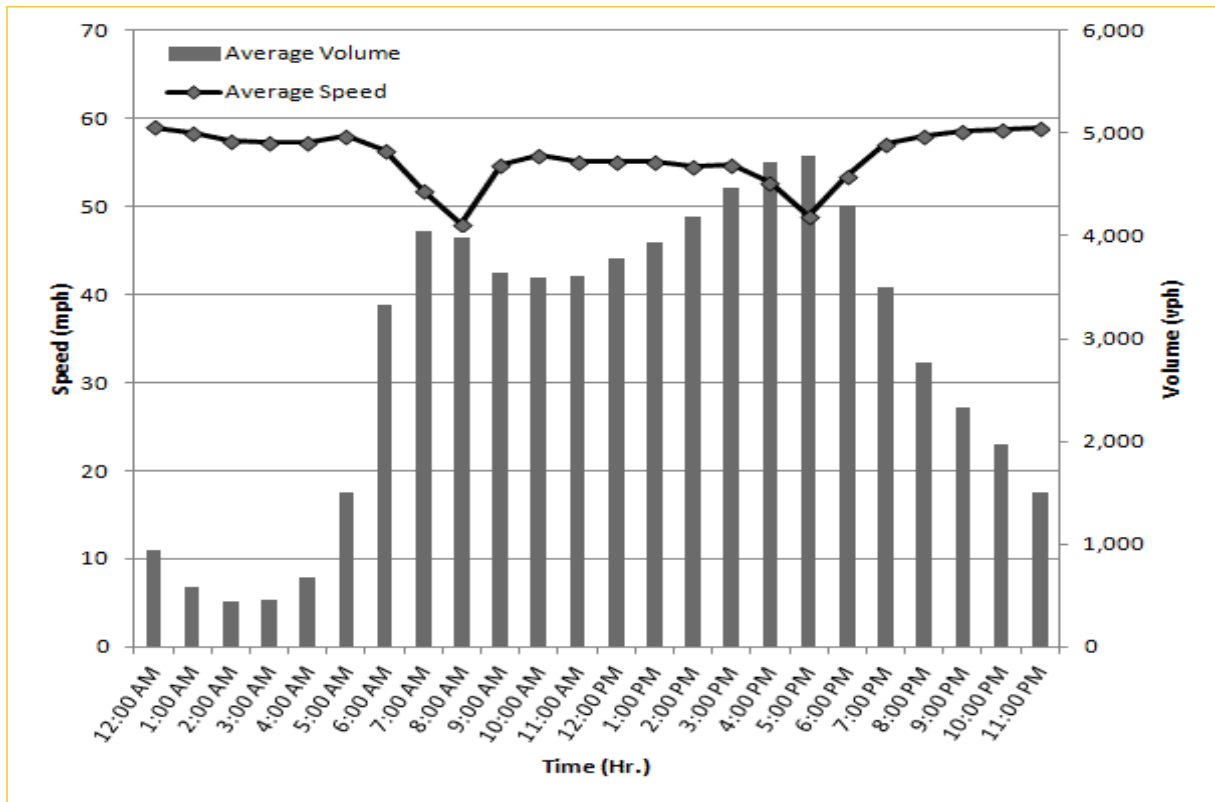

* Twelve-month average from June 1st, 2013 to May 31st, 2014.

TRAVEL TIME RELIABILITY REPORT

Weekdays Speeds and Volumes by Time of Day*

SR 826 Eastbound: 7.1 Miles
From: West of NW 67 Avenue
To: East of NW 12 Avenue

SR 826 Westbound: 7.1 Miles
From: East of NW 12 Avenue
To: West of NW 67 Avenue

* Twelve-month average from June 1st, 2013 to May 31st, 2014.

TRAVEL TIME RELIABILITY REPORT

Weekdays Speeds and Volumes by Time of Day*