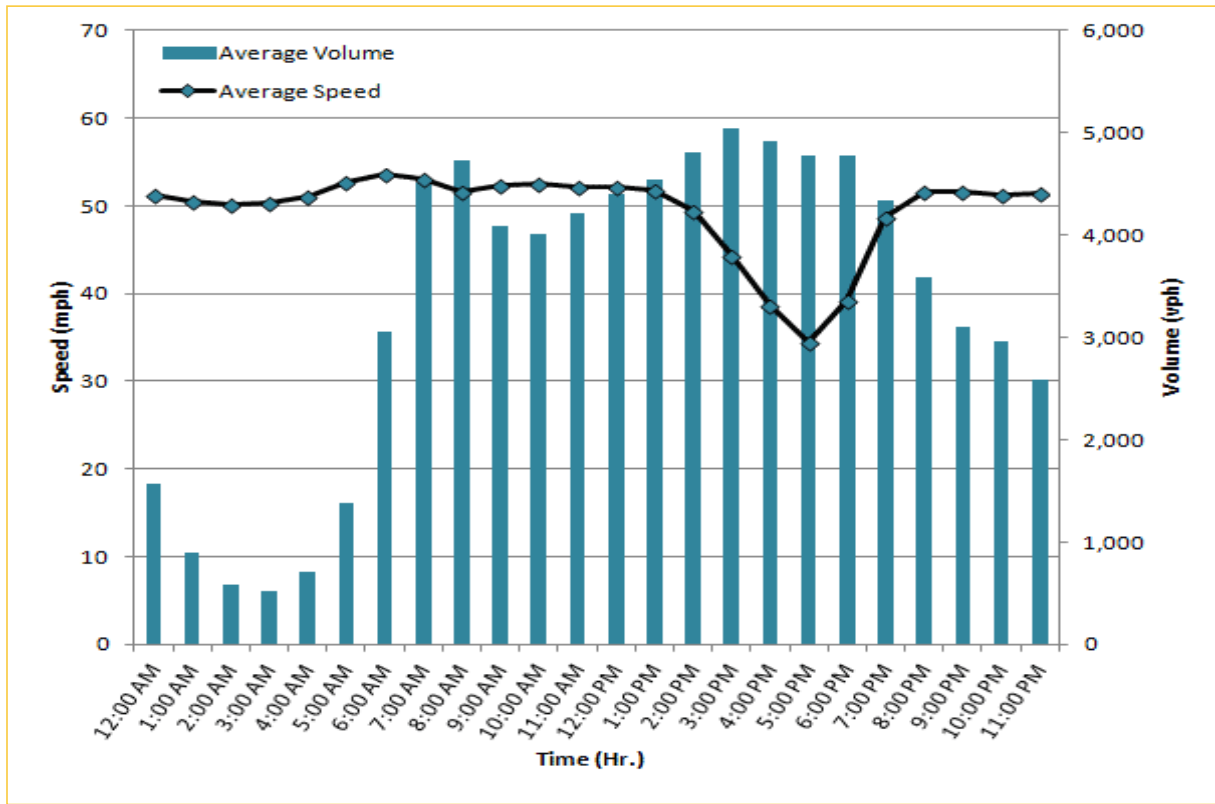

TRAVEL TIME RELIABILITY REPORT

Weekdays Speeds and Volumes by Time of Day*

I-95 Northbound: 17.3 Miles
From: US-1
To: Miami-Dade / Broward County Line

I-95 Southbound: 17.3 Miles
From: Miami-Dade / Broward County Line
To: US-1

* Twelve-month average from June 1st, 2013 to May 31st, 2014.

Excludes express lanes.

TRAVEL TIME RELIABILITY REPORT

Weekdays Speeds and Volumes by Time of Day*

I-195 Eastbound: 4.9 Miles
From: West of North Miami Avenue
To: West of Alton Road

* Twelve-month average from June 1st, 2013 to May 31st, 2014.

TRAVEL TIME RELIABILITY REPORT

Weekdays Speeds and Volumes by Time of Day*

SR 826 Eastbound: 7.1 Miles
From: West of NW 67 Avenue
To: East of NW 12 Avenue