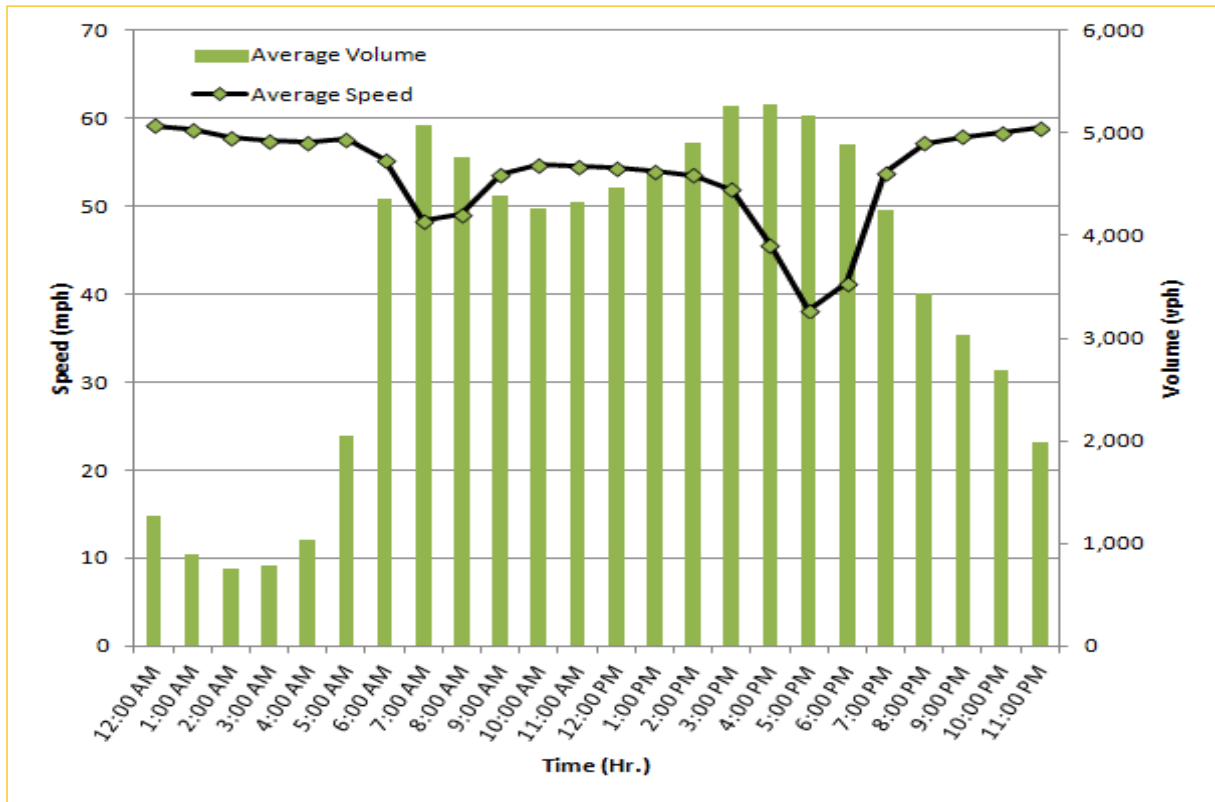

TRAVEL TIME RELIABILITY REPORT

Weekdays Speeds and Volumes by Time of Day*

SR 826 Northbound/Eastbound : 15.6 Miles
From: South of NW 25 Street
To: East of NW 12 Avenue