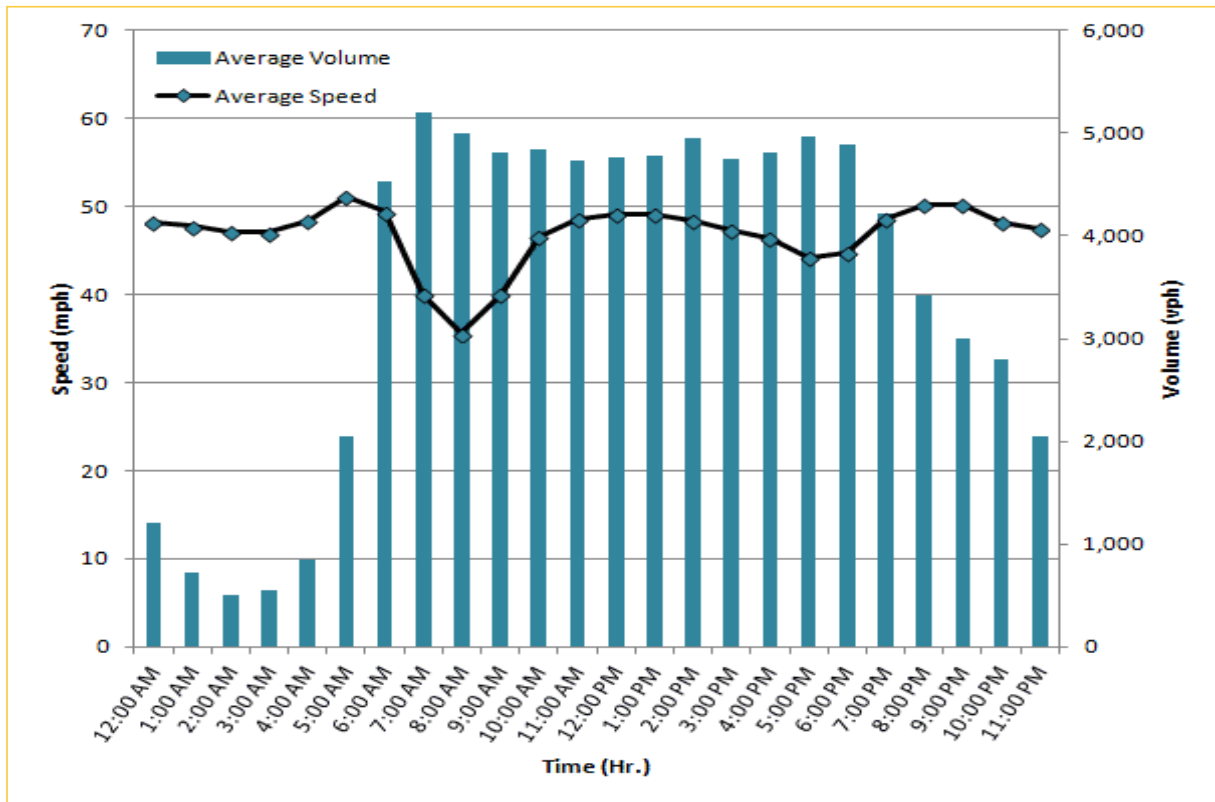

TRAVEL TIME RELIABILITY REPORT

Weekdays Speeds and Volumes by Time of Day*

I-95 Northbound: 17.3 Miles
From: US-1
To: Miami-Dade / Broward County Line

I-95 Southbound: 17.3 Miles
From: Miami-Dade / Broward County Line
To: US-1

* Twelve-month average from June 1st, 2013 to May 31st, 2014.

Excludes express lanes.

TRAVEL TIME RELIABILITY REPORT

Weekdays Speeds and Volumes by Time of Day*

I-195 Eastbound: 4.9 Miles
From: West of North Miami Avenue
To: West of Alton Road

* Twelve-month average from June 1st, 2013 to May 31st, 2014.

TRAVEL TIME RELIABILITY REPORT

Weekdays Speeds and Volumes by Time of Day*

SR 826 Eastbound: 7.1 Miles
From: West of NW 67 Avenue
To: East of NW 12 Avenue