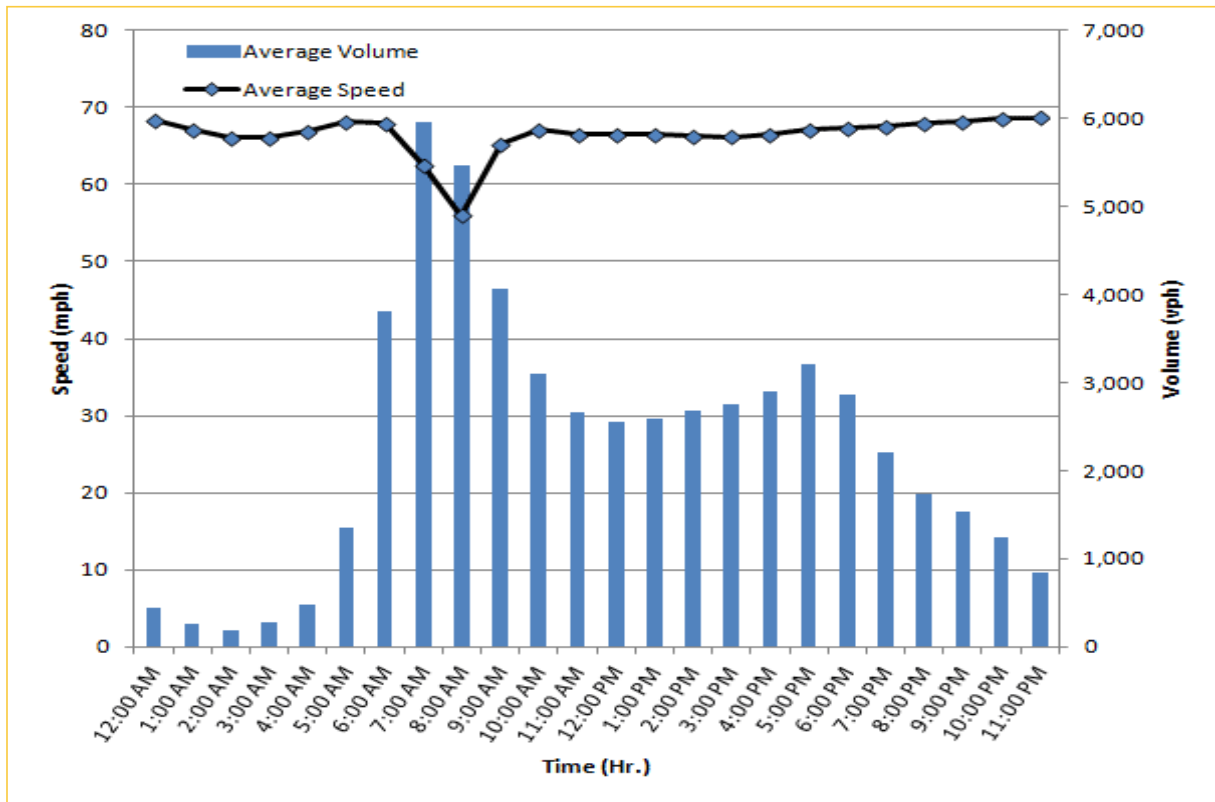

I-75 Southbound: 5.4 Miles
From: North of Florida's Turnpike
To: West of SR 826