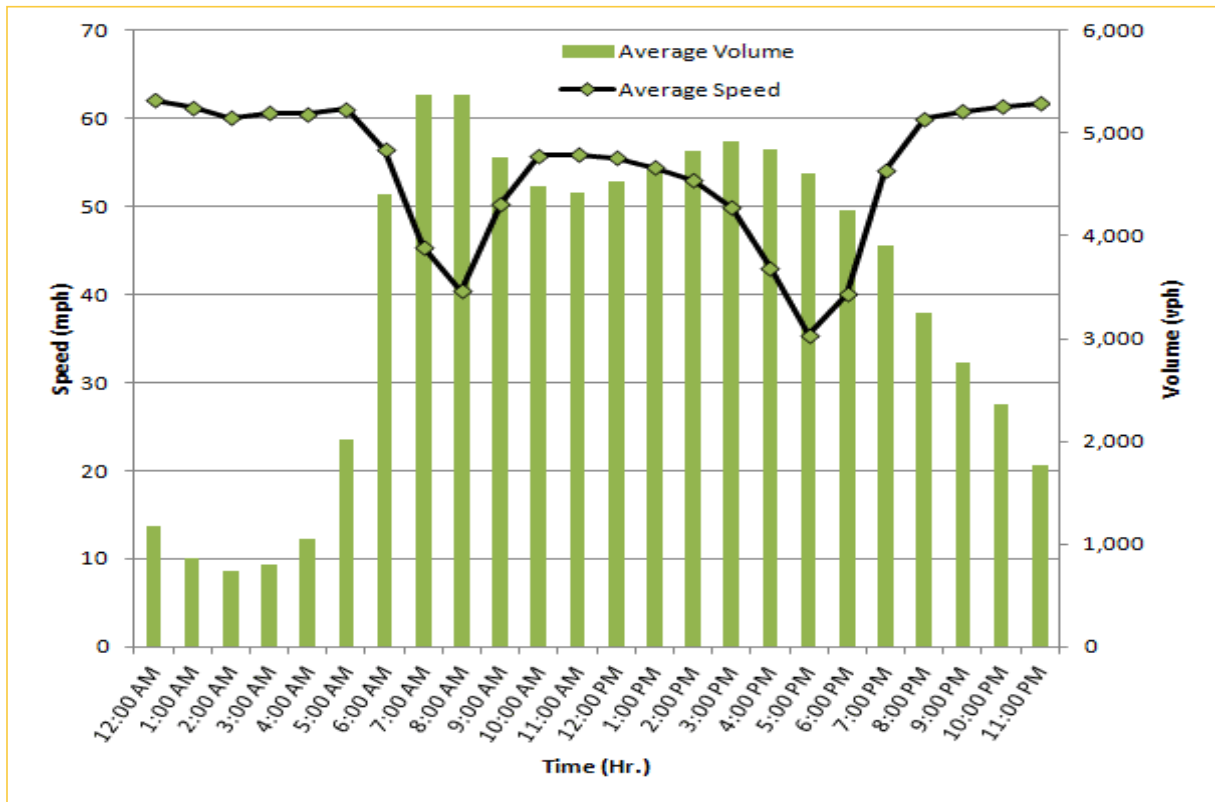

SR 826 Southbound/Westbound: 15.6 Miles
From: East of NW 12 Avenue
To: South of NW 25 Street