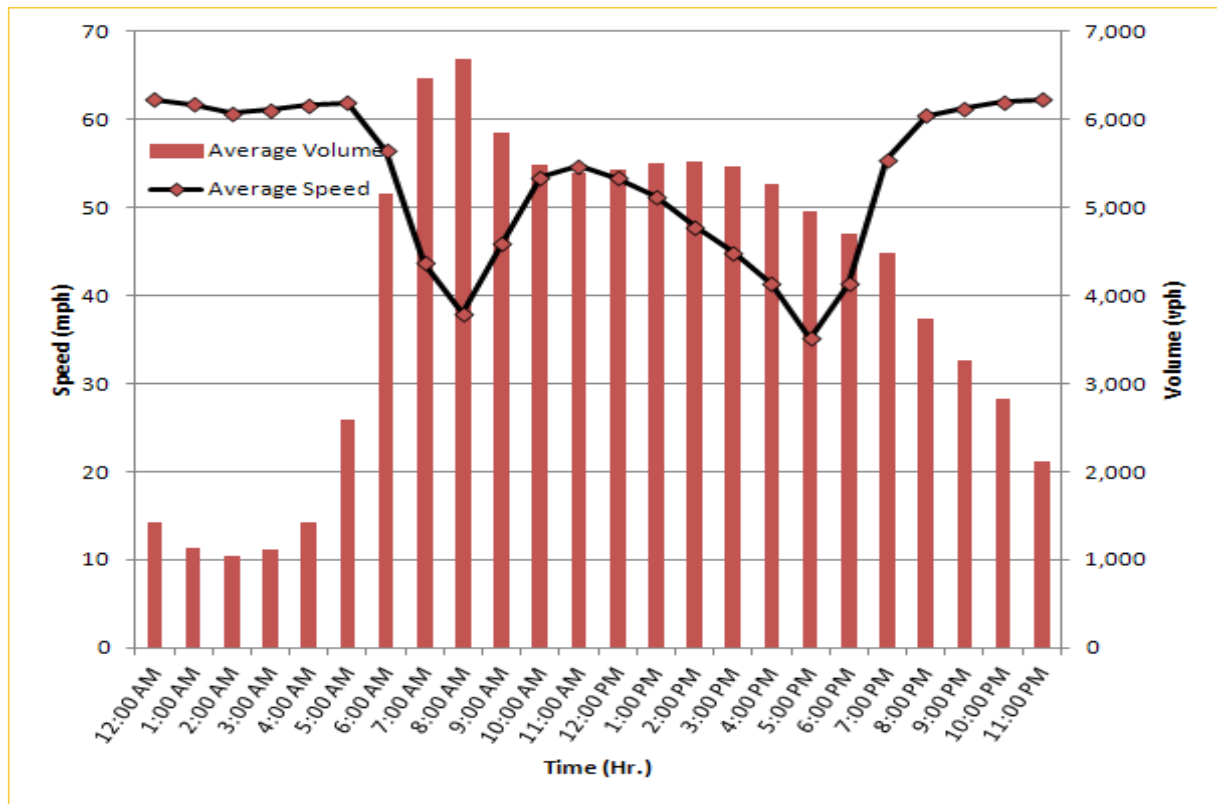

* Eight-month average speeds and volumes from July 2011 - February 2012.

Weekdays Speeds and Volumes by Time of Day*

SR 826 Northbound: 8.4 Miles
From: South of NW 25 Street
To: North of NW 154 Street

SR 826 Southbound: 8.4 Miles
From: North of NW 154 Street
To: South of NW 25 Street

* Eight-month average speeds and volumes from July 2011 - February 2012.

Weekdays Speeds and Volumes by Time of Day*

SR 826 Eastbound: 7.1 Miles
From: West of NW 67 Avenue
To: East of NW 12 Avenue

SR 826 Westbound: 7.1 Miles
From: East of NW 12 Avenue
To: West of NW 67 Avenue

* Eight-month average speeds and volumes from July 2011 - February 2012.

Weekdays Speeds and Volumes by Time of Day*

SR 826 Northbound/Eastbound : 15.6 Miles
From: South of NW 25 Street
To: East of NW 12 Avenue