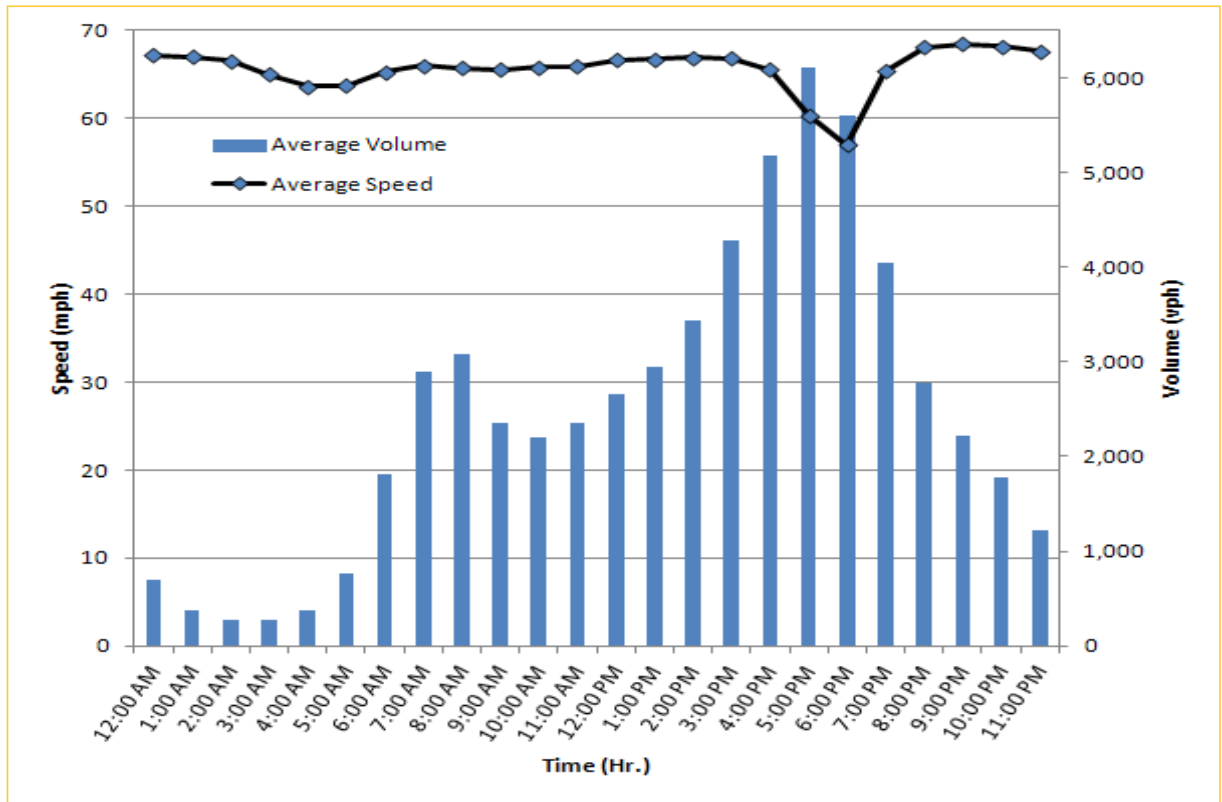

Weekdays Speeds and Volumes by Time of Day*

I-75 Northbound: 5.4 Miles
From: West of SR 826
To: North of Florida's Turnpike

I-75 Southbound: 5.4 Miles
From: North of Florida's Turnpike
To: West of SR 826

* Eight-month average speeds and volumes from July 2011 - February 2012.