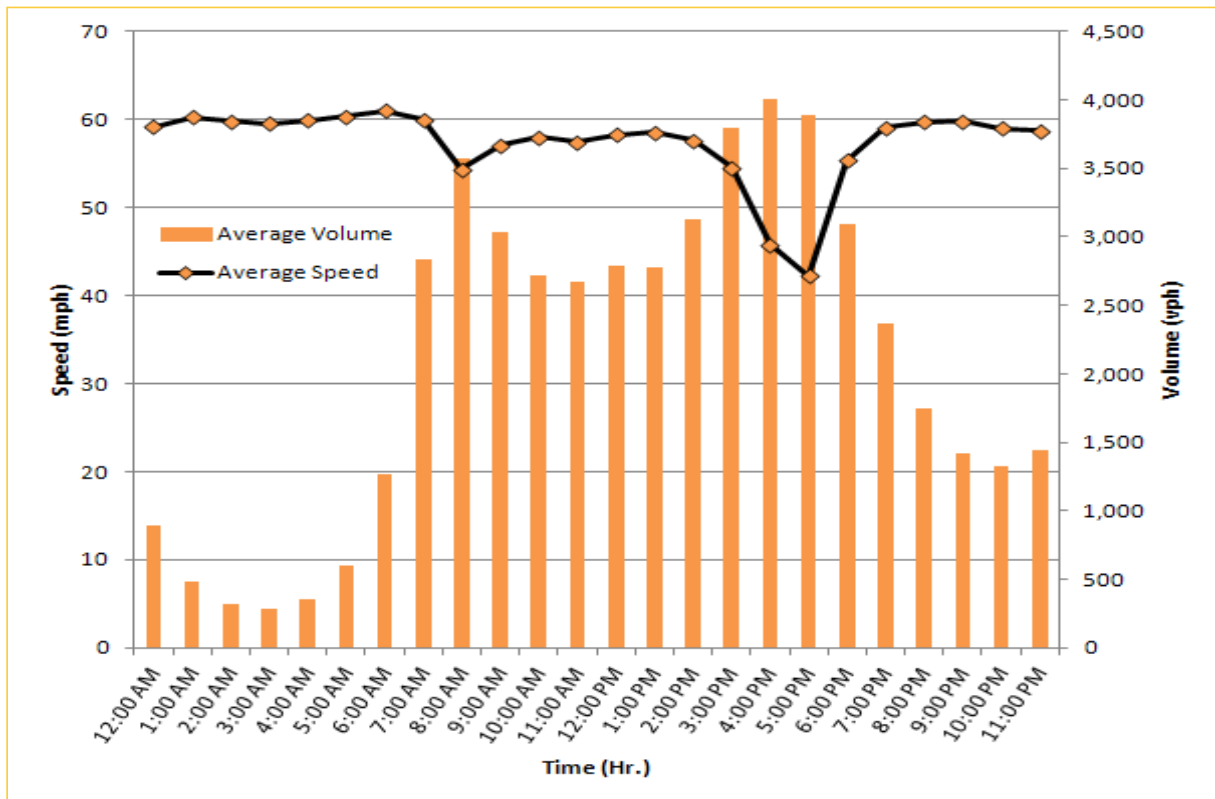

I-195 Westbound: 4.9 Miles
From: West of Alton Road
To: West of North Miami Avenue