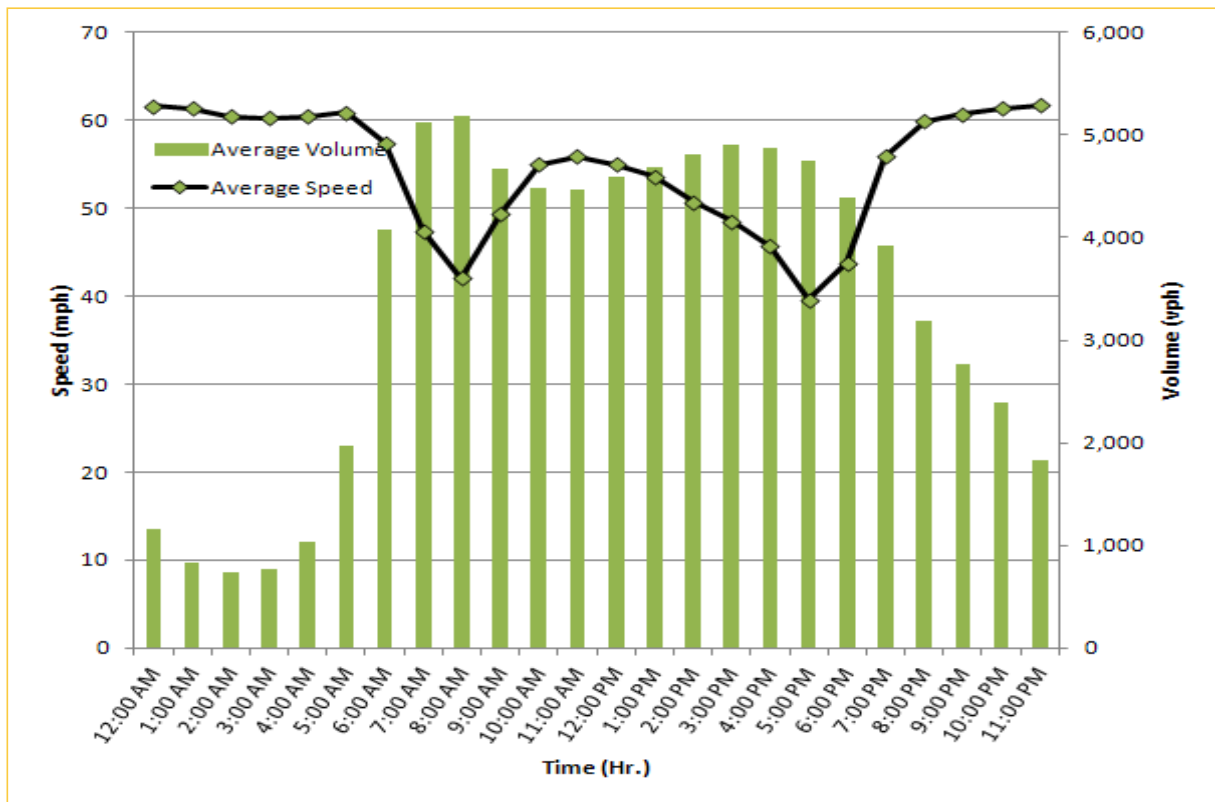

* Eight-month average speeds and volumes from July 2011 - February 2012.

Weekdays Speeds and Volumes by Time of Day*

SR 826 Eastbound: 7.1 Miles
From: West of NW 67 Avenue
To: East of NW 12 Avenue

SR 826 Westbound: 7.1 Miles
From: East of NW 12 Avenue
To: West of NW 67 Avenue

* Eight-month average speeds and volumes from July 2011 - February 2012.

Weekdays Speeds and Volumes by Time of Day*

SR 826 Northbound/Eastbound : 15.6 Miles
From: South of NW 25 Street
To: East of NW 12 Avenue

SR 826 Southbound/Westbound: 15.6 Miles
From: East of NW 12 Avenue
To: South of NW 25 Street

* Eight-month average speeds and volumes from July 2011 - February 2012.