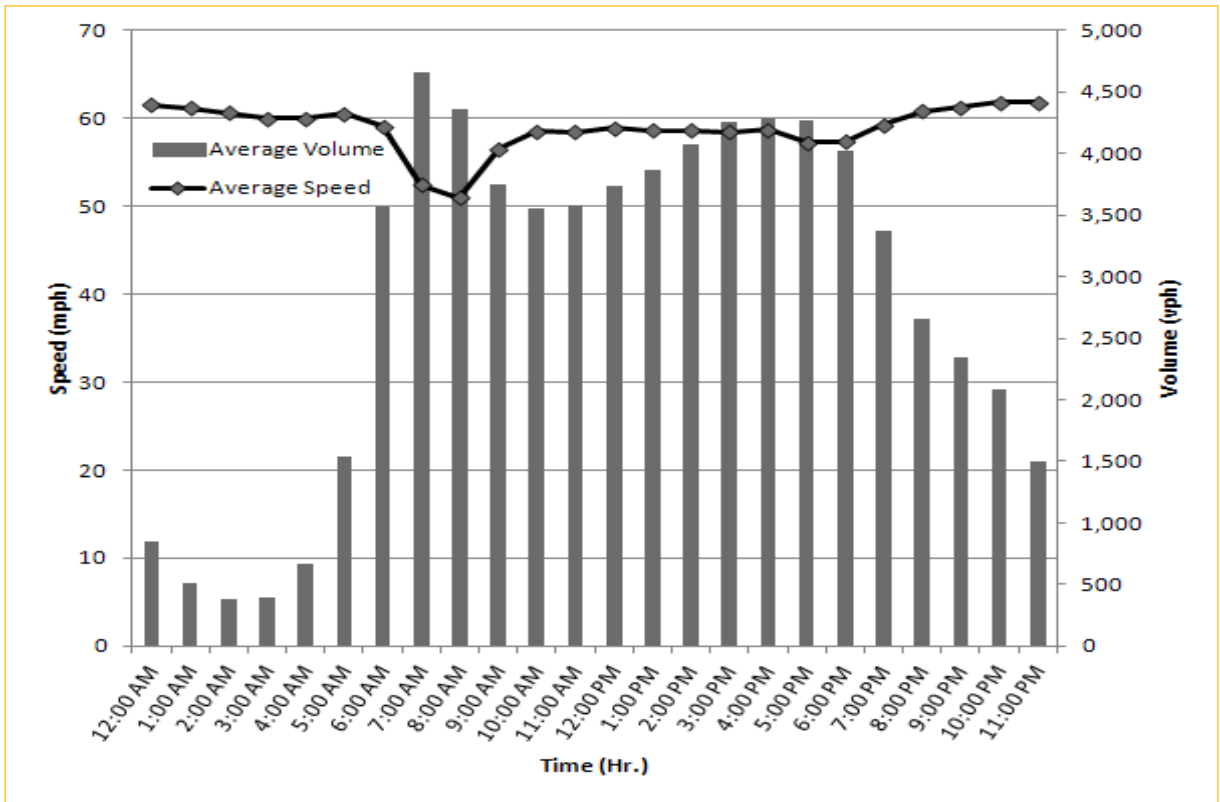

* Eight-month average speeds and volumes from July 2011 - February 2012.

Weekdays Speeds and Volumes by Time of Day*

SR 826 Northbound: 8.4 Miles
From: South of NW 25 Street
To: North of NW 154 Street

SR 826 Southbound: 8.4 Miles
From: North of NW 154 Street
To: South of NW 25 Street

* Eight-month average speeds and volumes from July 2011 - February 2012.

Weekdays Speeds and Volumes by Time of Day*

SR 826 Eastbound: 7.1 Miles
From: West of NW 67 Avenue
To: East of NW 12 Avenue

SR 826 Westbound: 7.1 Miles
From: East of NW 12 Avenue
To: West of NW 67 Avenue