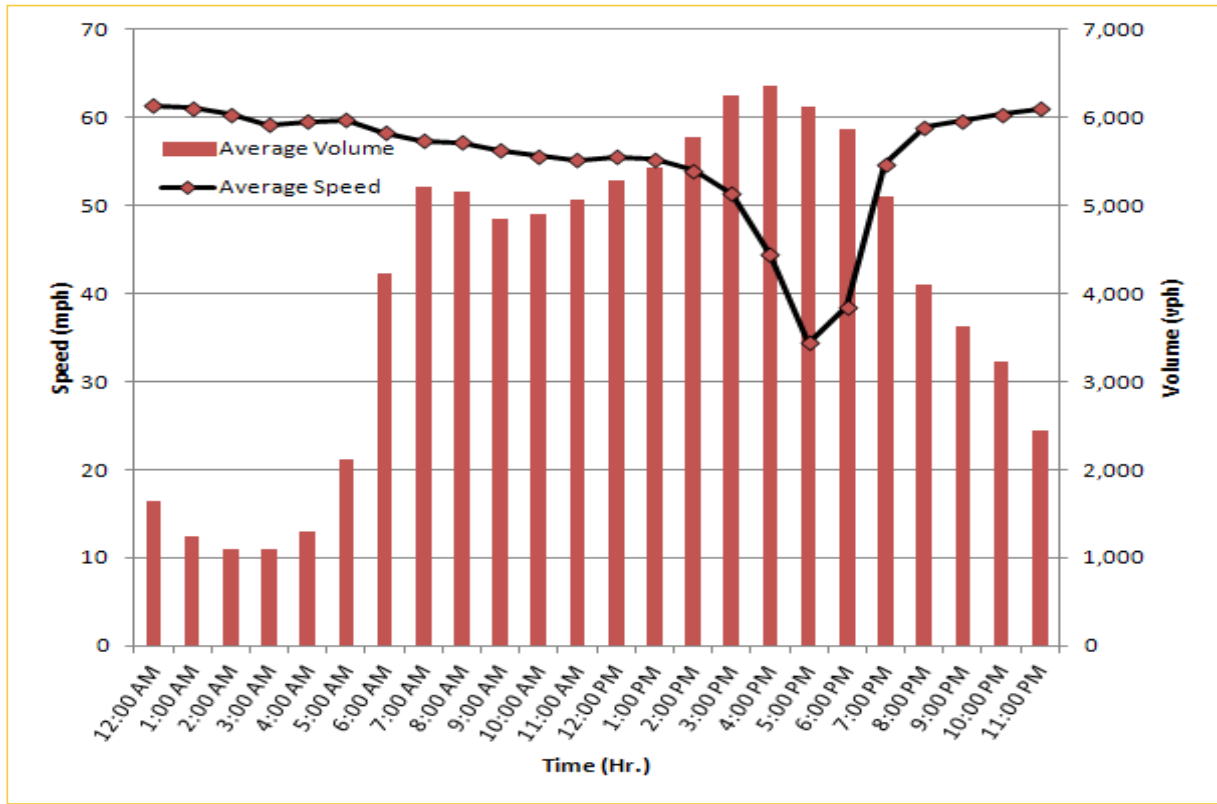

Weekdays Speeds and Volumes by Time of Day*

I-95 Northbound: 17.3 Miles
From: US-1
To: Miami-Dade / Broward County Line

I-95 Southbound: 17.3 Miles
From: Miami-Dade / Broward County Line
To: US-1

* Eight-month average speeds and volumes from July 2011 - February 2012. Excludes express lanes.

* Eight-month average speeds and volumes from July 2011 - February 2012.

Weekdays Speeds and Volumes by Time of Day*

I-75 Northbound: 5.4 Miles
From: West of SR 826
To: North of Florida's Turnpike

I-75 Southbound: 5.4 Miles
From: North of Florida's Turnpike
To: West of SR 826

* Eight-month average speeds and volumes from July 2011 - February 2012.

Weekdays Speeds and Volumes by Time of Day*

SR 826 Northbound: 8.4 Miles
From: South of NW 25 Street
To: North of NW 154 Street

SR 826 Southbound: 8.4 Miles
From: North of NW 154 Street
To: South of NW 25 Street

* Eight-month average speeds and volumes from July 2011 - February 2012.

Weekdays Speeds and Volumes by Time of Day*

SR 826 Eastbound: 7.1 Miles
From: West of NW 67 Avenue
To: East of NW 12 Avenue

SR 826 Westbound: 7.1 Miles
From: East of NW 12 Avenue
To: West of NW 67 Avenue