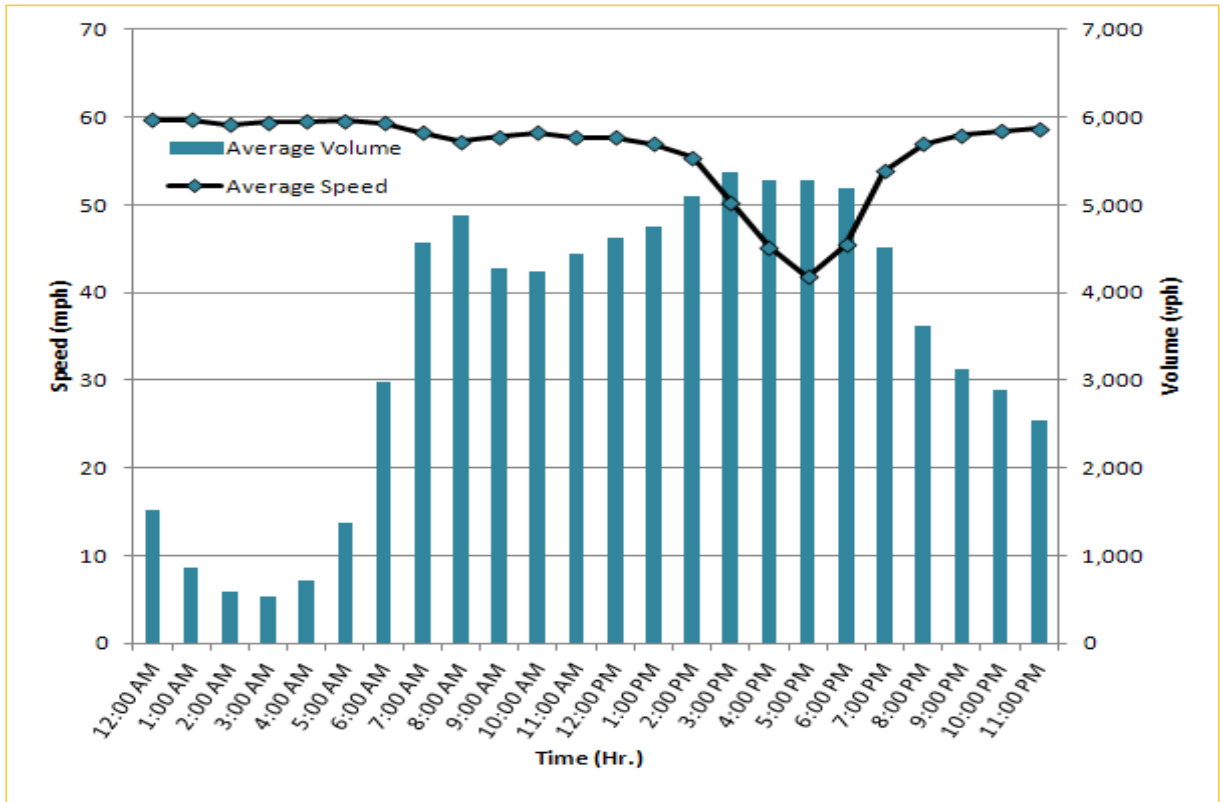

Weekdays Speeds and Volumes by Time of Day*

I-95 Northbound: 17.3 Miles
From: US-1
To: Miami-Dade / Broward County Line

I-95 Southbound: 17.3 Miles
From: Miami-Dade / Broward County Line
To: US-1

* Eight-month average speeds and volumes from July 2011 - February 2012. Excludes express lanes.

* Eight-month average speeds and volumes from July 2011 - February 2012.

Weekdays Speeds and Volumes by Time of Day*

SR 826 Eastbound: 7.1 Miles
From: West of NW 67 Avenue
To: East of NW 12 Avenue

SR 826 Westbound: 7.1 Miles
From: East of NW 12 Avenue
To: West of NW 67 Avenue

* Eight-month average speeds and volumes from July 2011 - February 2012.

Weekdays Speeds and Volumes by Time of Day*

SR 826 Northbound/Eastbound : 15.6 Miles
From: South of NW 25 Street
To: East of NW 12 Avenue