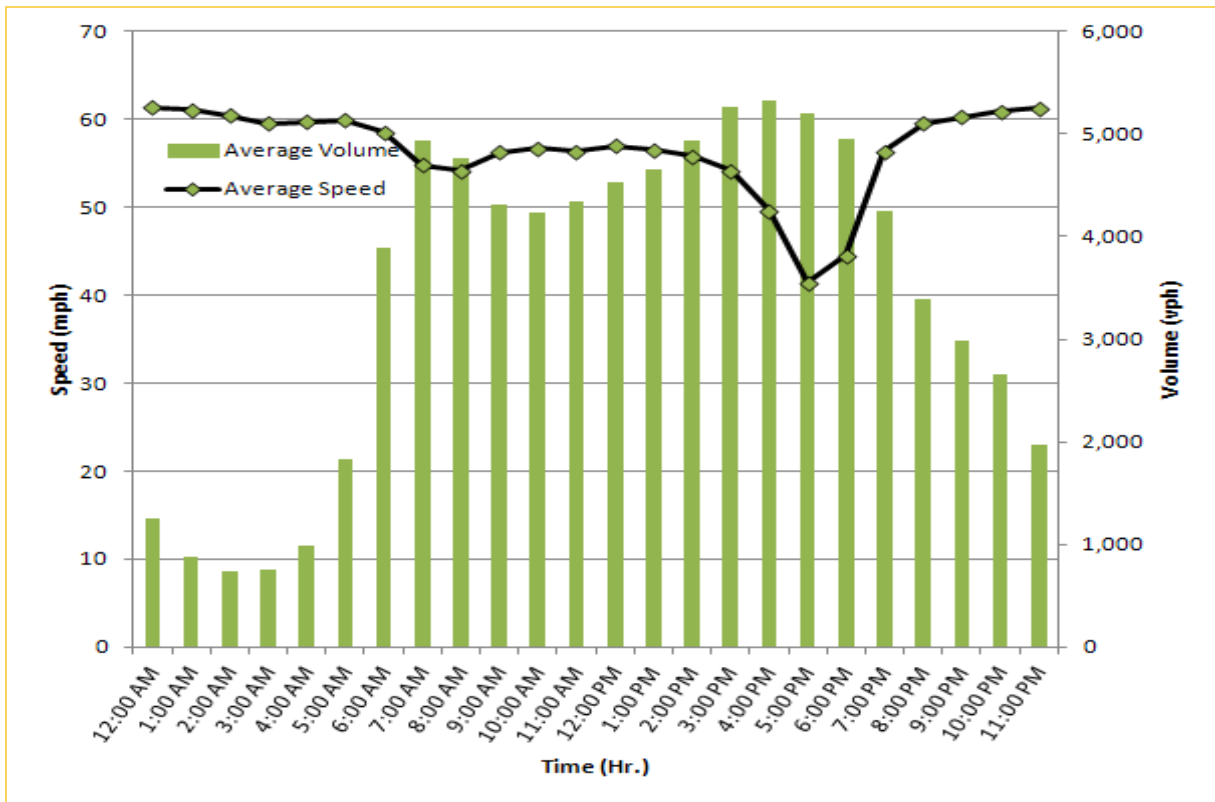

* Eight-month average speeds and volumes from July 2011 - February 2012.

Weekdays Speeds and Volumes by Time of Day*

SR 826 Eastbound: 7.1 Miles
From: West of NW 67 Avenue
To: East of NW 12 Avenue

SR 826 Westbound: 7.1 Miles
From: East of NW 12 Avenue
To: West of NW 67 Avenue

* Eight-month average speeds and volumes from July 2011 - February 2012.

Weekdays Speeds and Volumes by Time of Day*

SR 826 Northbound/Eastbound : 15.6 Miles
From: South of NW 25 Street
To: East of NW 12 Avenue