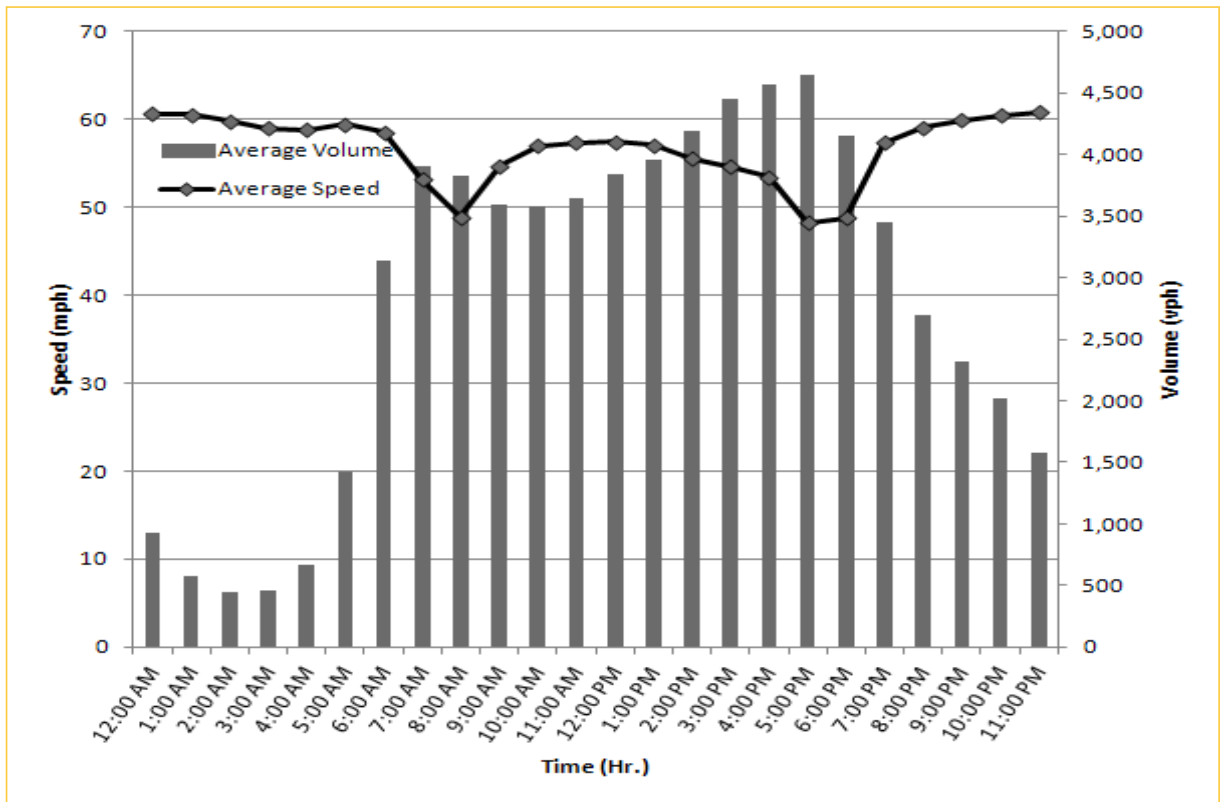

* Eight-month average speeds and volumes from July 2011 - February 2012.

Weekdays Speeds and Volumes by Time of Day*

SR 826 Eastbound: 7.1 Miles
From: West of NW 67 Avenue
To: East of NW 12 Avenue

SR 826 Westbound: 7.1 Miles
From: East of NW 12 Avenue
To: West of NW 67 Avenue

* Eight-month average speeds and volumes from July 2011 - February 2012.

Weekdays Speeds and Volumes by Time of Day*

SR 826 Northbound/Eastbound : 15.6 Miles
From: South of NW 25 Street
To: East of NW 12 Avenue