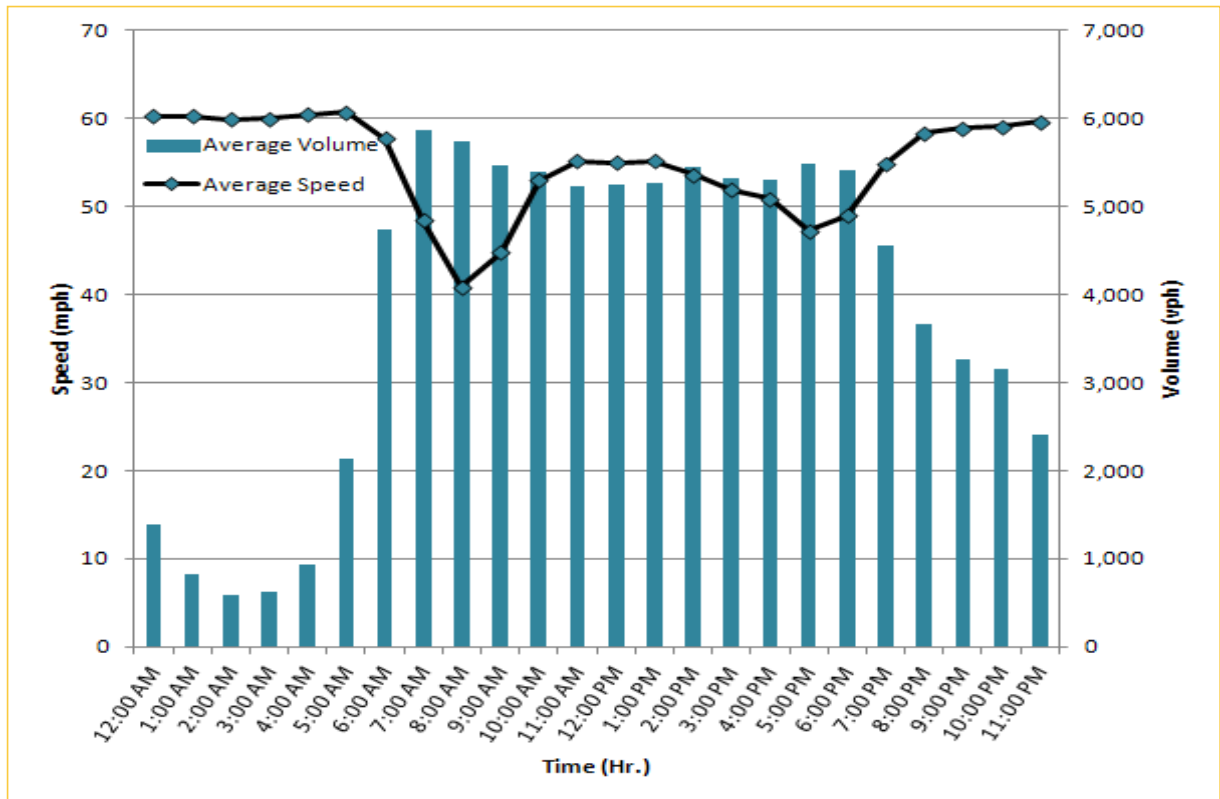

Weekdays Speeds and Volumes by Time of Day*

I-95 Northbound: 17.3 Miles
From: US-1
To: Miami-Dade / Broward County Line

I-95 Southbound: 17.3 Miles
From: Miami-Dade / Broward County Line
To: US-1

* Eight-month average speeds and volumes from July 2011 - February 2012. Excludes express lanes.

* Eight-month average speeds and volumes from July 2011 - February 2012.

Weekdays Speeds and Volumes by Time of Day*

SR 826 Eastbound: 7.1 Miles
From: West of NW 67 Avenue
To: East of NW 12 Avenue

SR 826 Westbound: 7.1 Miles
From: East of NW 12 Avenue
To: West of NW 67 Avenue