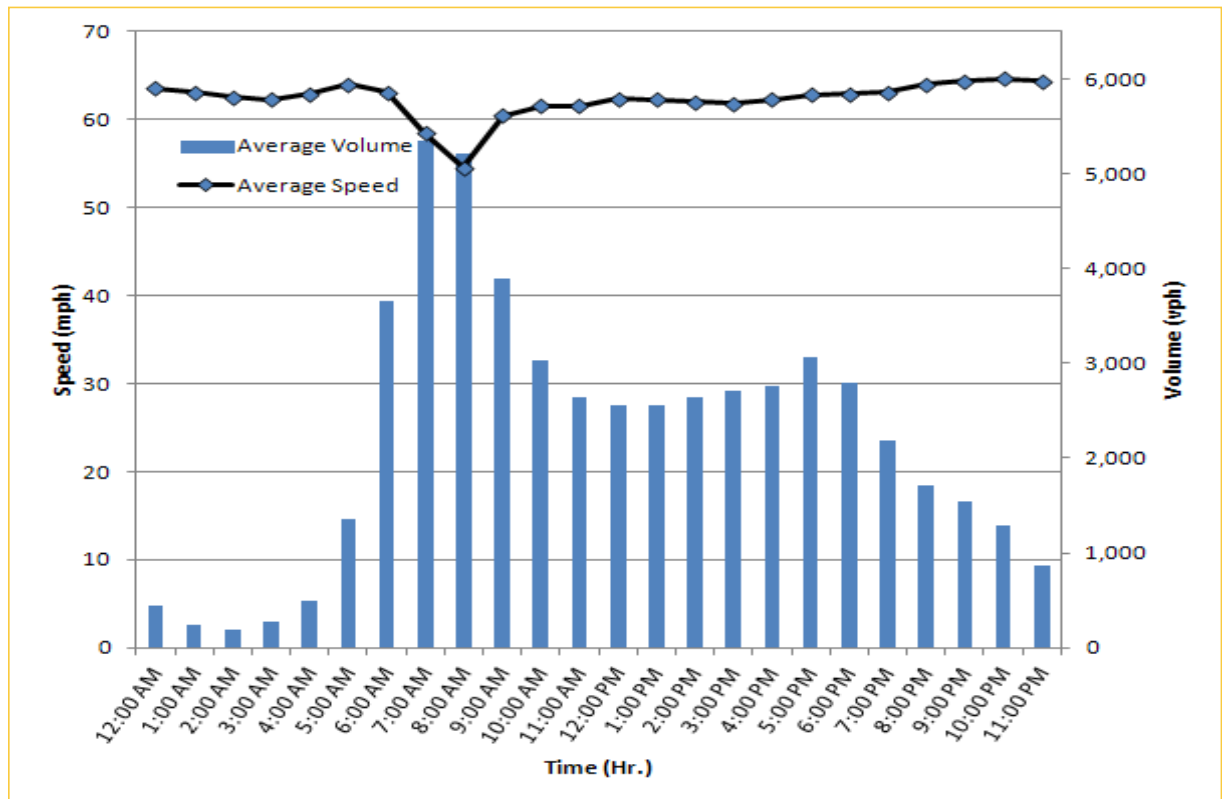

* Eight-month average speeds and volumes from July 2011 - February 2012.

Weekdays Speeds and Volumes by Time of Day*

I-75 Northbound: 5.4 Miles
From: West of SR 826
To: North of Florida's Turnpike

I-75 Southbound: 5.4 Miles
From: North of Florida's Turnpike
To: West of SR 826

* Eight-month average speeds and volumes from July 2011 - February 2012.

Weekdays Speeds and Volumes by Time of Day*

SR 826 Northbound: 8.4 Miles
From: South of NW 25 Street
To: North of NW 154 Street

SR 826 Southbound: 8.4 Miles
From: North of NW 154 Street
To: South of NW 25 Street

* Eight-month average speeds and volumes from July 2011 - February 2012.

Weekdays Speeds and Volumes by Time of Day*

SR 826 Eastbound: 7.1 Miles
From: West of NW 67 Avenue
To: East of NW 12 Avenue

SR 826 Westbound: 7.1 Miles
From: East of NW 12 Avenue
To: West of NW 67 Avenue

* Eight-month average speeds and volumes from July 2011 - February 2012.

Weekdays Speeds and Volumes by Time of Day*

SR 826 Northbound/Eastbound : 15.6 Miles
From: South of NW 25 Street
To: East of NW 12 Avenue