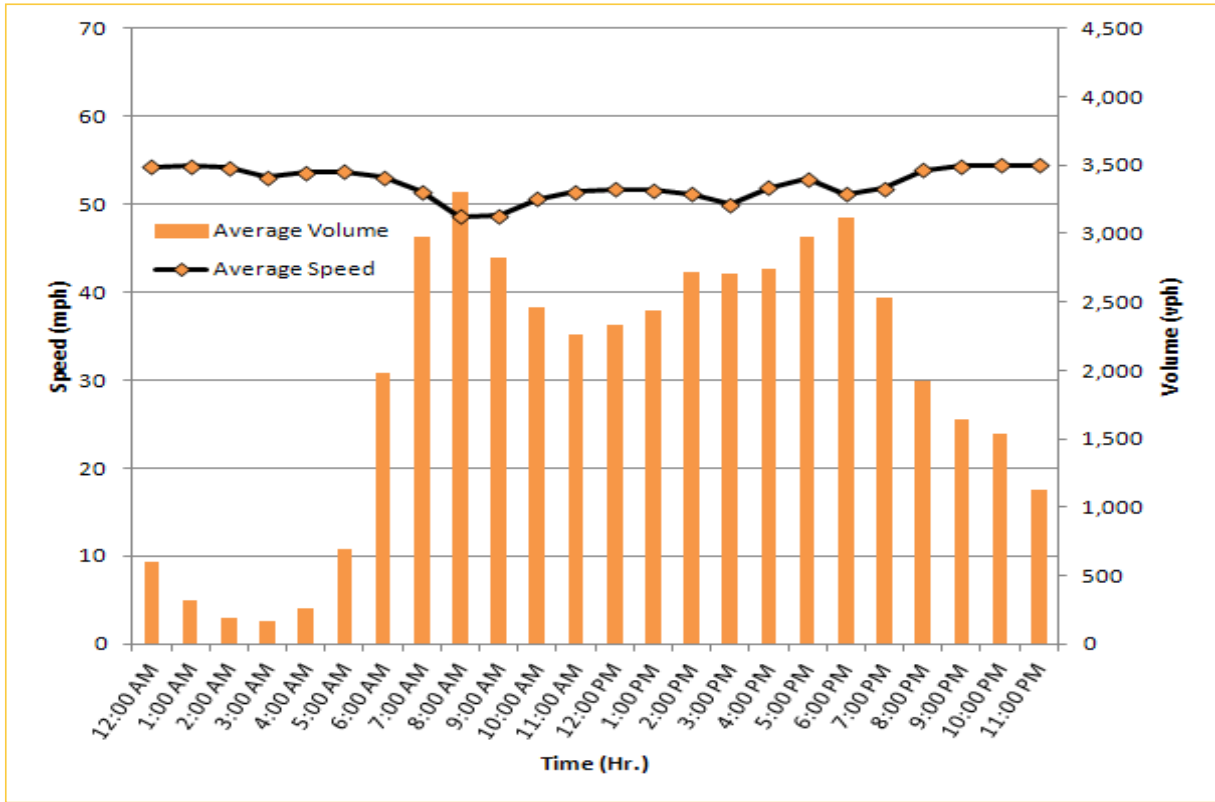

Weekdays Speeds and Volumes by Time of Day*

I-95 Northbound: 17.3 Miles
From: US-1
To: Miami-Dade / Broward County Line

I-95 Southbound: 17.3 Miles
From: Miami-Dade / Broward County Line
To: US-1

* Eight-month average speeds and volumes from July 2011 - February 2012. Excludes express lanes.

Weekdays Speeds and Volumes by Time of Day*

I-195 Eastbound: 4.9 Miles
From: West of North Miami Avenue
To: West of Alton Road

I-195 Westbound: 4.9 Miles
From: West of Alton Road
To: West of North Miami Avenue

* Eight-month average speeds and volumes from July 2011 - February 2012.

Weekdays Speeds and Volumes by Time of Day*

SR 826 Northbound: 8.4 Miles
From: South of NW 25 Street
To: North of NW 154 Street

SR 826 Southbound: 8.4 Miles
From: North of NW 154 Street
To: South of NW 25 Street

* Eight-month average speeds and volumes from July 2011 - February 2012.

Weekdays Speeds and Volumes by Time of Day*

SR 826 Eastbound: 7.1 Miles
From: West of NW 67 Avenue
To: East of NW 12 Avenue

SR 826 Westbound: 7.1 Miles
From: East of NW 12 Avenue
To: West of NW 67 Avenue